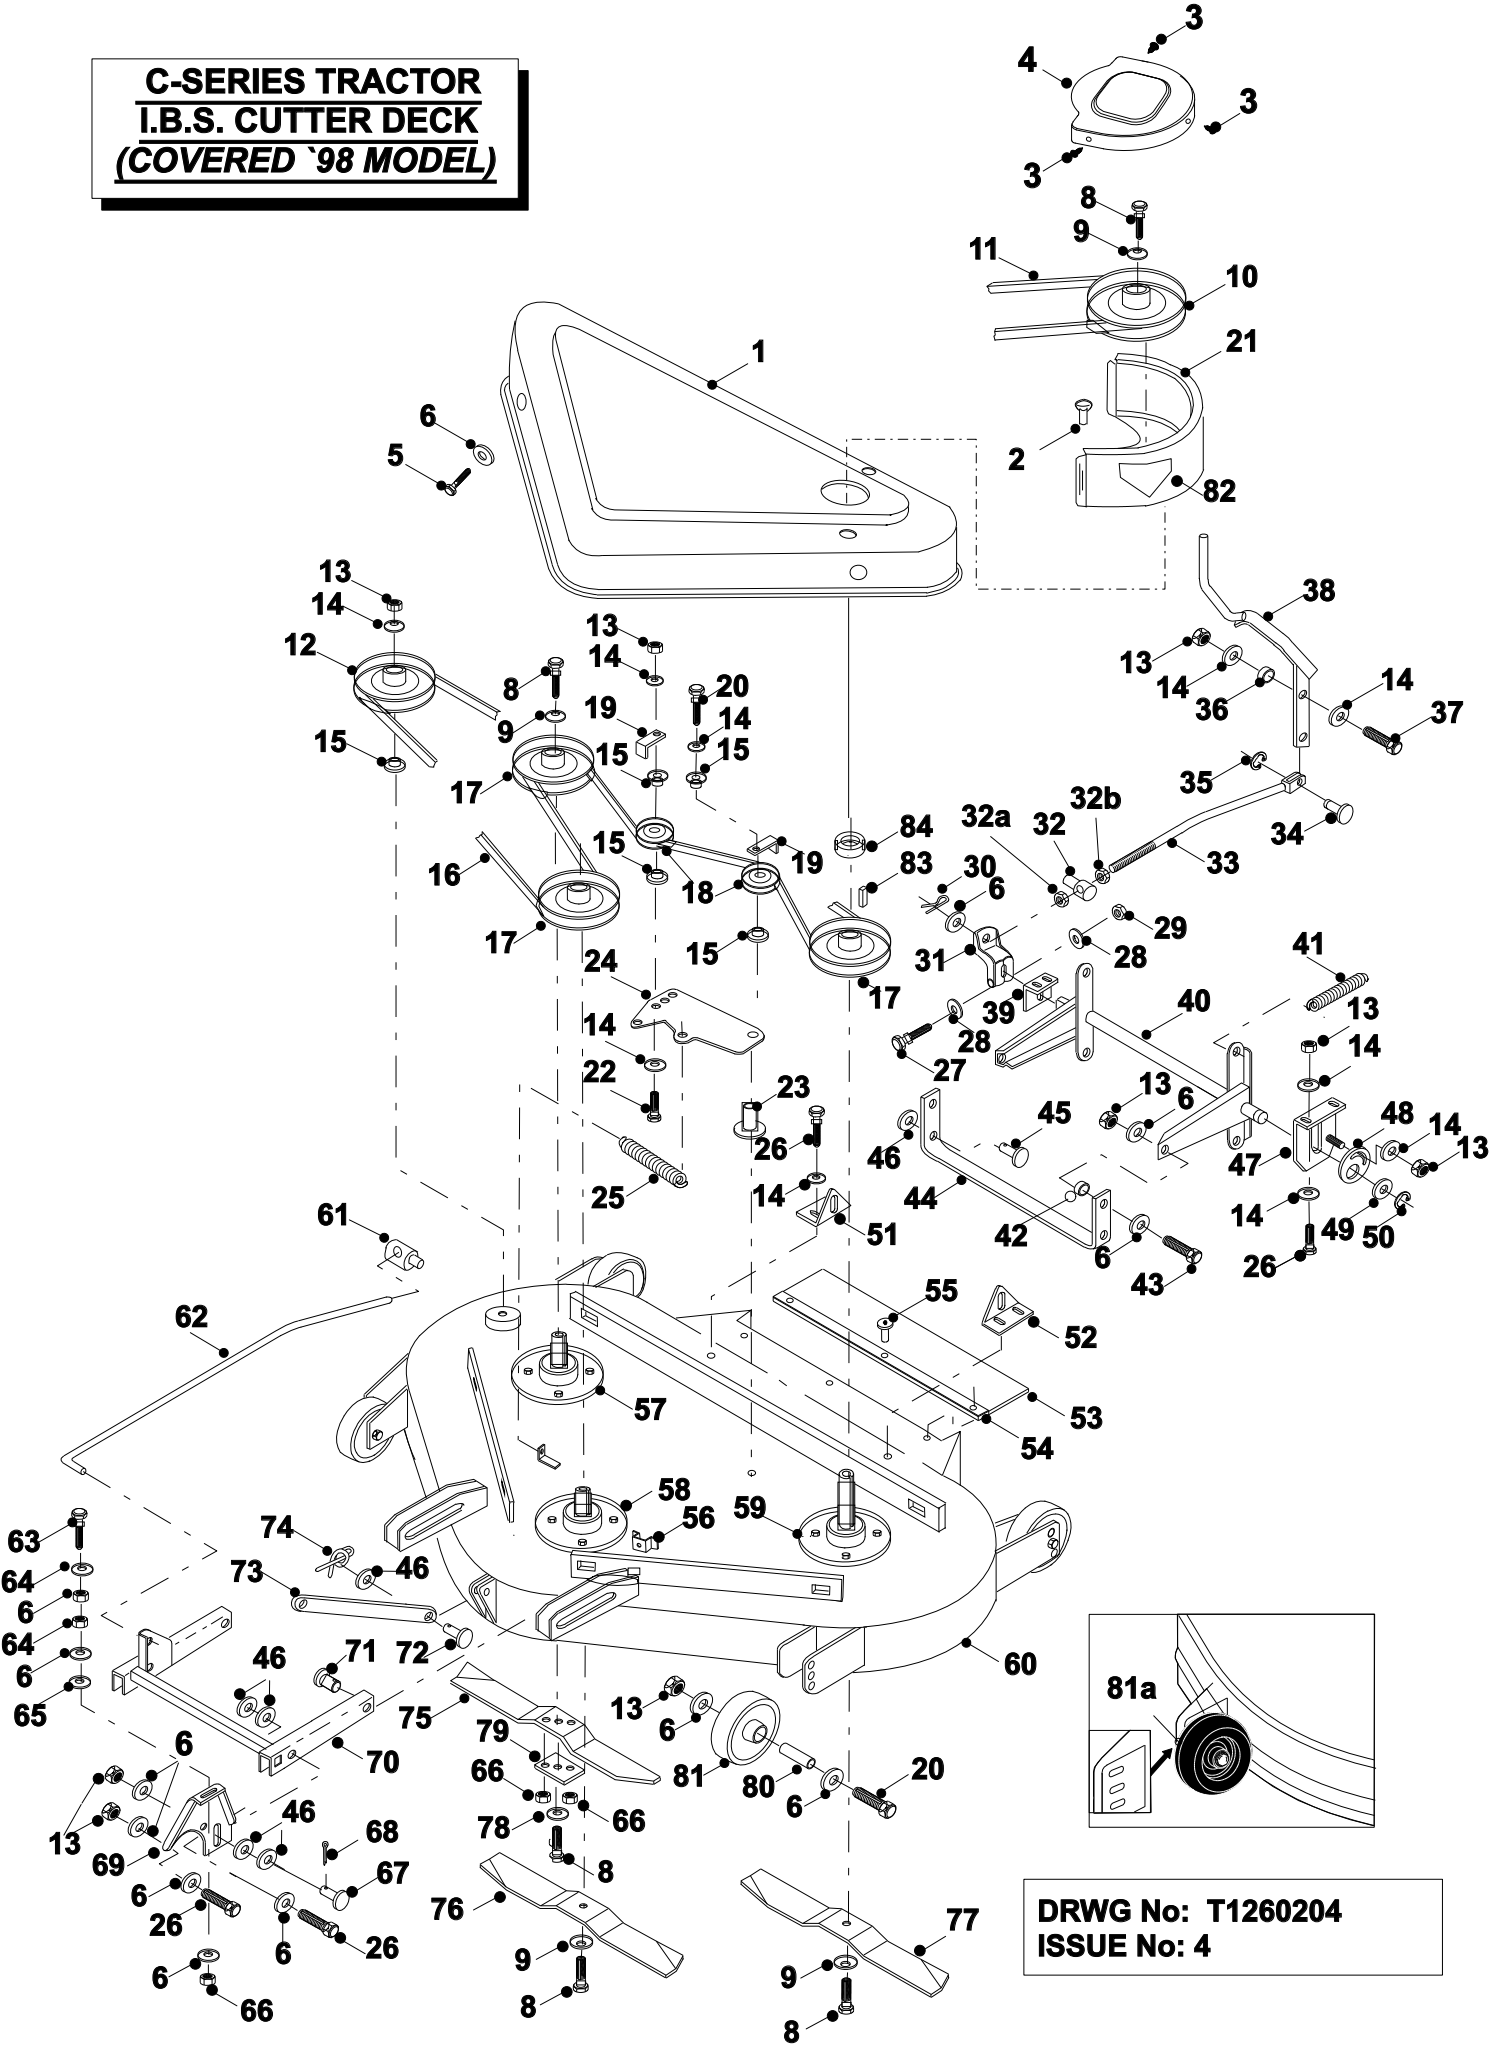

**C-SERIES TRACTOR
I.B.S. CUTTER DECK
(COVERED '98 MODEL)**

**DRWG No: T1260204
ISSUE No: 4**

**C-SERIES TRACTOR
IBS CUTTER DECK
(COVERED '98 MODEL)**

	PART DESCRIPTION	PART NUMBER
1	Deck Lid Cover	148002700
2	Rivet	12949400
3	Fir Tree Fastener	4958
4	Pulley Cover Lid	149497400
5	Bolt M8 X 20mm	02825900
6	Washer 5/16" T4 HP	08819700
8	Bolt 3/8" UNF X 1 1/4"	02825300
9	Washer Dome 3/8" id X 1 3/4" X 1/8"	08819900
10	Deck Drive Pulley	20870200
11	36" Deck (Dayco Super II B57) Non Mag Stop (Pre Ser. No.60920.)	22871200
	38" Deck (Dayco Super II B58) Non Mag Stop (Pre Ser. No.60920.)	22870101
	42" Deck (Dayco Super II B60) Non Mag Stop (Pre Ser. No.60920.)	22886700
	48" Deck (Dayco Super II B62) Non Mag Stop (Pre Ser. No.60920.)	22929500
11	36" Deck (Dayco Super II B54) Mag Stop (After Ser. No. 60920...)	22949800
	38" Deck (Dayco Super II B55) Mag Stop (After Ser. No. 60920...)	22940200
	42" Deck (Dayco Super II B57) Mag Stop (After Ser. No. 60920...)	22871200
	48" Deck (Dayco Super II B59) Mag Stop (After Ser. No. 60920...)	22949900
12	Idler Pulley (5")	20869600
13	Nut 5/16" UNF Nyloc	04827500
14	Washer 5/16" T4 HP	08819700
15	Jockey Pulley Spacer	18831600
16	36" Deck Belt (Gates AA 105)	22869800
	38" Deck Belt (Gates AA 112)	22869901
	42" Deck Belt (Gates AA 120)	22870000
	48" Deck Belt (Gates BB 136)	22928800
17	Deck Pulley (5")	20869501
18	Jockey Pulley	20811500
19	Belt Retaining Bracket	27105800
20	Bolt 5/16" UNF X 2 3/4"	01821200
21	Top Cover Driven	327180100
22	Bolt 5/16" UNF x 3/4"	01820800
22	Bolt 5/16" UNF X 1 3/4"	01820800