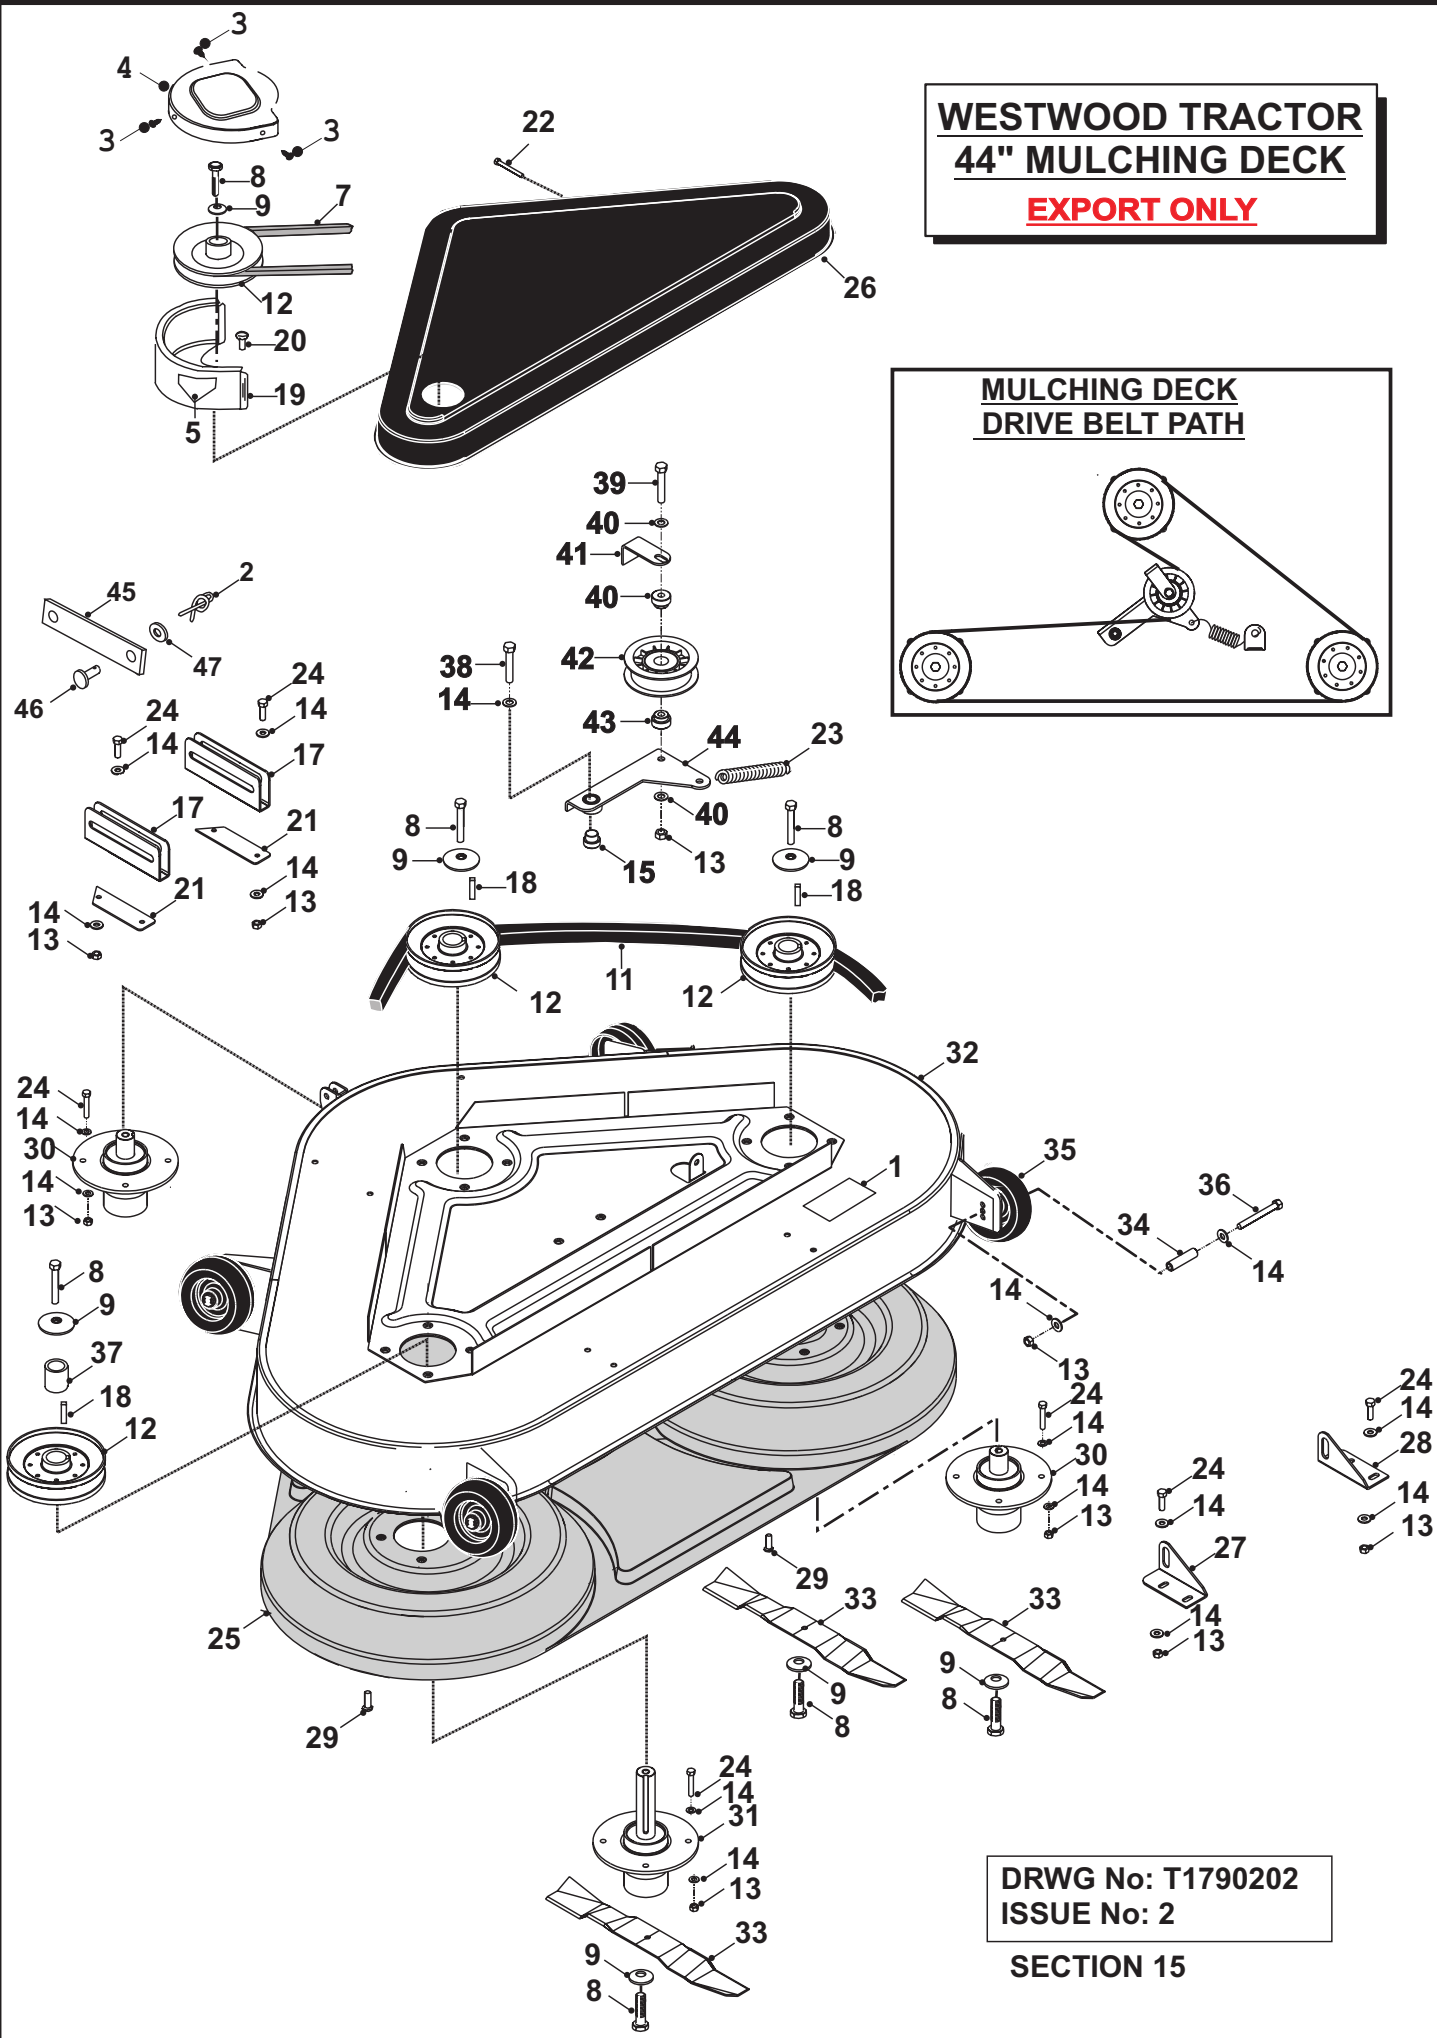

**WESTWOOD TRACTOR**  
**44" MULCHING DECK**  
**EXPORT ONLY**

**DRWG No: T1790202**  
**ISSUE No: 2**

**SECTION 15**

**WESTWOOD TRACTOR  
44" MULCHING DECK  
PARTS LIST**

	<b>PARTS DESCRIPTION</b>	<b>PART NUMBER</b>
1	Mulching Decal (44")	358009401
2	Rue Clip	11836700
3	Fir Tree Fastener	4958
4	Pulley Cover Lid	14949700
5	Decal "Blade Danger"	35803300
7	Belt Dayco Super II B56	22940100
8	S/Screw 3/8" UNF x 1.1/4"	02825300
9	Washer Dome 3/8" id x 3/4" x 1/8"	08819900
11	Deck Drive Belt Dayco Super II B85	228000800
12	Deck Pulley ( 5" )	20869501
13	Nut 5/16" UNF Nyloc	04827500
14	Washer 5/16" T4 HP	08819700
15	Jockey Pulley Pivot	183012500
16	Jockey Pulley Plate	405005700
17	Deck Front Hanging Bracket	301056200
18	Key 1" x 1/4" Square	09830600
19	Top Cover Driving	317180000
20	Rivet	12949400
21	Deck Bracket Packer	301043000
22	Self Tapping Screw	02913100
23	Deck Belt Tension Spring	25906200
24	S/Screw 5/16" UNF x 1"	02819600
25	44" Mulcher Deck Liner	148003900
26	44" Mulcher Deck Lid Cover	148004000
27	Mulcher Rear Hanging Bracket ( R/H )	301062800
28	Mulcher Rear Hanging Bracket ( L/H )	301062700
29	Rivet	12868600
30	Deck Bearing Housing (Short Shaft)	40503703
31	Deck Bearing Housing (Long Shaft)	40503503
32	44" Mulcher Deck Welded	327016000
33	17" Mulcher Blade	169381200
34	Scalp Wheel Hub	31337600
35	Anti Scalp Wheel	149495800
36	Bolt 5/16" x 2.3/4"	01821200
37	Deck Drive Pulley Spacer ( 39mm )	31328301
38	M8 x 45 S/Screw	02941000
39	Bolt 5/16" UNF x 1.3/4" lg	01820800
40	Washer 5/16" UNF T3	08819500
41	Belt Retaining Bracket	27105800
42	Jockey Wheel Spacer	18831600
43	Jockey Pulley	20811500
44	Deck Belt Tension Plate	32734600
45	Deck Tension Bar	29203800
46	Deck Push Rod Pin	31338200
47	Washer 3/8" T3 HP	08820100
48	Rue Clip	11836700