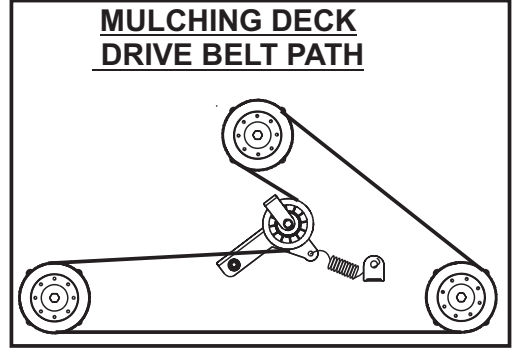

**WESTWOOD TRACTOR**  
**44" MULCHING DECK**  
**EXPORT ONLY**

**DRWG No: T1790202**  
**ISSUE No: 2**

**SECTION 15**

**WESTWOOD TRACTOR  
44" MULCHING DECK  
PARTS LIST**

	<b>PARTS DESCRIPTION</b>	<b>PART NUMBER</b>
1	Mulching Decal (44")	358009401
2	Rue Clip	11836700
3	Fir Tree Fastener	4958
4	Pulley Cover Lid	14949700
5	Decal "Blade Danger"	35803300
7	Belt Dayco Super II B56	22940100
8	S/Screw 3/8" UNF x 1.1/4"	02825300
9	Washer Dome 3/8" id x 3/4" x 1/8"	08819900
11	Deck Drive Belt Dayco Super II B85	228000800
12	Deck Pulley ( 5" )	20869501
13	Nut 5/16" UNF Nyloc	04827500
14	Washer 5/16" T4 HP	08819700
15	Jockey Pulley Pivot	183012500
16	Jockey Pulley Plate	405005700
17	Deck Front Hanging Bracket	301056200
18	Key 1" x 1/4" Square	09830600
19	Top Cover Driving	317180000
20	Rivet	12949400
21	Deck Bracket Packer	301043000
22	Self Tapping Screw	02913100
23	Deck Belt Tension Spring	25906200
24	S/Screw 5/16" UNF x 1"	02819600
25	44" Mulcher Deck Liner	148003900
26	44" Mulcher Deck Lid Cover	148004000
27	Mulcher Rear Hanging Bracket ( R/H )	301062800
28	Mulcher Rear Hanging Bracket ( L/H )	301062700
29	Rivet	12868600
30	Deck Bearing Housing (Short Shaft)	40503703
31	Deck Bearing Housing (Long Shaft)	40503503
32	44" Mulcher Deck Welded	327016000
33	17" Mulcher Blade	169381200
34	Scalp Wheel Hub	31337600
35	Anti Scalp Wheel	149495800
36	Bolt 5/16" x 2.3/4"	01821200
37	Deck Drive Pulley Spacer ( 39mm )	31328301
38	M8 x 45 S/Screw	02941000
39	Bolt 5/16" UNF x 1.3/4" lg	01820800
40	Washer 5/16" UNF T3	08819500
41	Belt Retaining Bracket	27105800
42	Jockey Wheel Spacer	18831600
43	Jockey Pulley	20811500
44	Deck Belt Tension Plate	32734600
45	Deck Tension Bar	29203800
46	Deck Push Rod Pin	31338200
47	Washer 3/8" T3 HP	08820100
48	Rue Clip	11836700