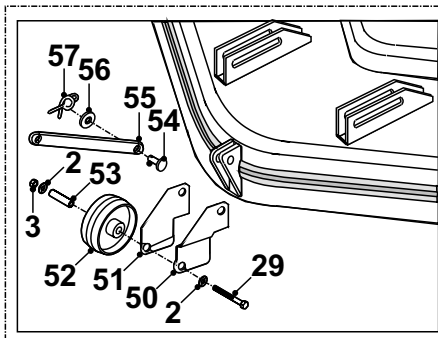

V20/50 SERIES REAR DISCHARGE DECK

Jockey Plate Assy

DRWG: T1950305
ISSUE: 5

SECTION 12

V20-50 TRACTOR
REAR DISCHARGE DECK
PARTS LIST

| | PART DESCRIPTION | PART NUMBER |
|-----|---|--------------------|
| 1 | 50" IBS Deck Shell | 321001301 |
| 2 | Washer M8 x 25 x 3mm | 089418600 |
| 2a | Washer M8 | 08819501 |
| 3 | M8 Nyloc Nut | 04920100 |
| 4 | Front Deck Hanging Bracket | 302005000 |
| 5 | M8 Form `B' Washer | 088001800 |
| 6 | Plastic Deck Cover | 148005000 |
| 7 | 50" IBS Universal Deck Bracket RH | 307186700 |
| 8 | 50" IBS Universal Deck Bracket LH | 307186600 |
| 9 | Rubber Flap | 14868900 |
| 10 | 50" Deck Rubber Fixing Strip | 301050900 |
| 11 | Deck Spacer | 183012000 |
| 12 | 50" Deck Platform | 301050800 |
| 13 | 50" Deck Bearing Housing | 405005000 |
| 14 | Steel Deck Pulley | 20869500 |
| 15 | Deck Drive Pulley | 20870200 |
| 17 | Dome Washer 1.3/4" od x 3/8" id x 1/8" dome | 08819900 |
| 18 | M10 Washer | 088002400 |
| 19a | Steel Deck Pulley c/w Bearing | 20869600 |
| 19b | 20/50 Deck Tension Pulley Bracket | 327021600 |
| 20 | Sweeper Jockey Cap (Top Hat Spacer) | 31351100 |
| 21 | Spacer Jockey Wheel Pulley | 18831600 |
| 22 | Bolt M8 x 20mm | 02825900 |
| 23 | Bolt M8 x 15mm | 01864800 |
| 24 | Short Shaft Bearing Housing | 40503704 |
| 25 | Bolt M8 x 25mm | 01902300 |
| 26 | Deck Idler Pulley Spacer | 18300420 |
| 27 | Scuff Wheel Hub | 31337600 |
| 28 | Anti - Scalp Wheel 1/2" Bore | 19905500 |
| 28a | Anti - Scalp Wheel March 2000 | 149495800 |
| 29 | S/Screw M8 x 70mm | 01850700 |
| 30 | IBS Deflector Plate | 301050600 |
| 31 | Blade 19" Right Hand | 169381300 |
| 32 | Blade 19" Left Hand | 169381400 |
| 33 | 17.5" Right Hand Blade 3 Hole | 16929000 |
| 34 | Deck Tension Spring | 25906200 |
| 35 | Bolt M10 x 30mm | 02886000 |
| 36 | S/Screw M5 x 16mm | 02912200 |
| 37 | Rue Clip | 11836700 |