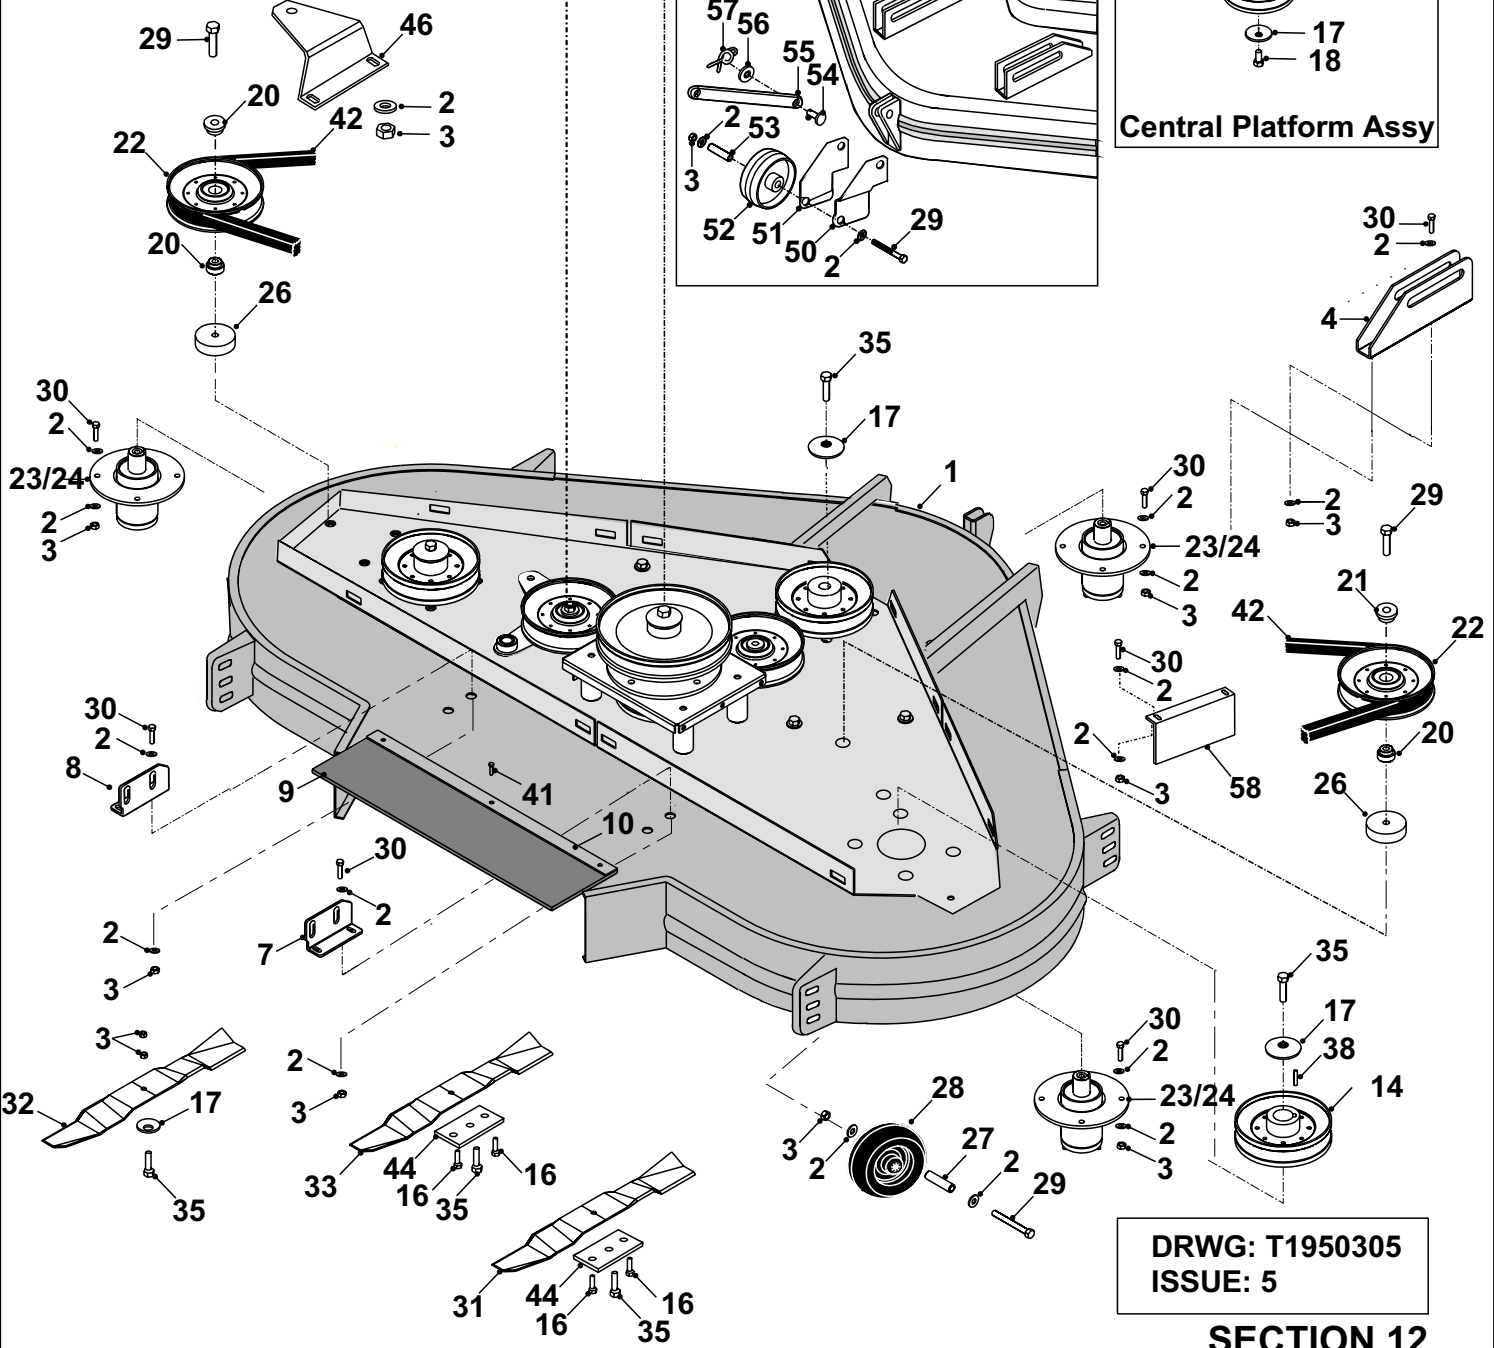

V20/50 SERIES REAR DISCHARGE DECK

Jockey Plate Assy

DRWG: T1950305
ISSUE: 5

SECTION 12

V20-50 TRACTOR
REAR DISCHARGE DECK
PARTS LIST

| | PART DESCRIPTION | PART NUMBER |
|-----|---|--------------------|
| 1 | 50" IBS Deck Shell | 321001301 |
| 2 | Washer M8 x 25 x 3mm | 089418600 |
| 2a | Washer M8 | 08819501 |
| 3 | M8 Nyloc Nut | 04920100 |
| 4 | Front Deck Hanging Bracket | 302005000 |
| 5 | M8 Form `B' Washer | 088001800 |
| 6 | Plastic Deck Cover | 148005000 |
| 7 | 50" IBS Universal Deck Bracket RH | 307186700 |
| 8 | 50" IBS Universal Deck Bracket LH | 307186600 |
| 9 | Rubber Flap | 14868900 |
| 10 | 50" Deck Rubber Fixing Strip | 301050900 |
| 11 | Deck Spacer | 183012000 |
| 12 | 50" Deck Platform | 301050800 |
| 13 | 50" Deck Bearing Housing | 405005000 |
| 14 | Steel Deck Pulley | 20869500 |
| 15 | Deck Drive Pulley | 20870200 |
| 17 | Dome Washer 1.3/4" od x 3/8" id x 1/8" dome | 08819900 |
| 18 | M10 Washer | 088002400 |
| 19a | Steel Deck Pulley c/w Bearing | 20869600 |
| 19b | 20/50 Deck Tension Pulley Bracket | 327021600 |
| 20 | Sweeper Jockey Cap (Top Hat Spacer) | 31351100 |
| 21 | Spacer Jockey Wheel Pulley | 18831600 |
| 22 | Bolt M8 x 20mm | 02825900 |
| 23 | Bolt M8 x 15mm | 01864800 |
| 24 | Short Shaft Bearing Housing | 40503704 |
| 25 | Bolt M8 x 25mm | 01902300 |
| 26 | Deck Idler Pulley Spacer | 18300420 |
| 27 | Scuff Wheel Hub | 31337600 |
| 28 | Anti - Scalp Wheel 1/2" Bore | 19905500 |
| 28a | Anti - Scalp Wheel March 2000 | 149495800 |
| 29 | S/Screw M8 x 70mm | 01850700 |
| 30 | IBS Deflector Plate | 301050600 |
| 31 | Blade 19" Right Hand | 169381300 |
| 32 | Blade 19" Left Hand | 169381400 |
| 33 | 17.5" Right Hand Blade 3 Hole | 16929000 |
| 34 | Deck Tension Spring | 25906200 |
| 35 | Bolt M10 x 30mm | 02886000 |
| 36 | S/Screw M5 x 16mm | 02912200 |
| 37 | Rue Clip | 11836700 |