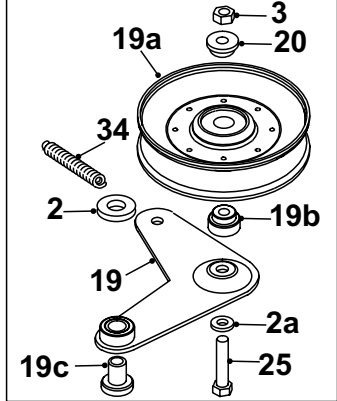

V20/50 SERIES REAR DISCHARGE DECK

Jockey Plate Assy

DRWG: T1950305
ISSUE: 5

SECTION 12

V20-50 TRACTOR
REAR DISCHARGE DECK
PARTS LIST

| | PART DESCRIPTION | PART NUMBER |
|-----|---|--------------------|
| 1 | 50" IBS Deck Shell | 321001301 |
| 2 | Washer M8 x 25 x 3mm | 089418600 |
| 2a | Washer M8 | 08819501 |
| 3 | M8 Nyloc Nut | 04920100 |
| 4 | Front Deck Hanging Bracket | 302005000 |
| 5 | M8 Form `B' Washer | 088001800 |
| 6 | Plastic Deck Cover | 148005000 |
| 7 | 50" IBS Universal Deck Bracket RH | 307186700 |
| 8 | 50" IBS Universal Deck Bracket LH | 307186600 |
| 9 | Rubber Flap | 14868900 |
| 10 | 50" Deck Rubber Fixing Strip | 301050900 |
| 11 | Deck Spacer | 183012000 |
| 12 | 50" Deck Platform | 301050800 |
| 13 | 50" Deck Bearing Housing | 405005000 |
| 14 | Steel Deck Pulley | 20869500 |
| 15 | Deck Drive Pulley | 20870200 |
| 17 | Dome Washer 1.3/4" od x 3/8" id x 1/8" dome | 08819900 |
| 18 | M10 Washer | 088002400 |
| 19a | Steel Deck Pulley c/w Bearing | 20869600 |
| 19b | 20/50 Deck Tension Pulley Bracket | 327021600 |
| 20 | Sweeper Jockey Cap (Top Hat Spacer) | 31351100 |
| 21 | Spacer Jockey Wheel Pulley | 18831600 |
| 22 | Bolt M8 x 20mm | 02825900 |
| 23 | Bolt M8 x 15mm | 01864800 |
| 24 | Short Shaft Bearing Housing | 40503704 |
| 25 | Bolt M8 x 25mm | 01902300 |
| 26 | Deck Idler Pulley Spacer | 18300420 |
| 27 | Scuff Wheel Hub | 31337600 |
| 28 | Anti - Scalp Wheel 1/2" Bore | 19905500 |
| 28a | Anti - Scalp Wheel March 2000 | 149495800 |
| 29 | S/Screw M8 x 70mm | 01850700 |
| 30 | IBS Deflector Plate | 301050600 |
| 31 | Blade 19" Right Hand | 169381300 |
| 32 | Blade 19" Left Hand | 169381400 |
| 33 | 17.5" Right Hand Blade 3 Hole | 16929000 |
| 34 | Deck Tension Spring | 25906200 |
| 35 | Bolt M10 x 30mm | 02886000 |
| 36 | S/Screw M5 x 16mm | 02912200 |
| 37 | Rue Clip | 11836700 |