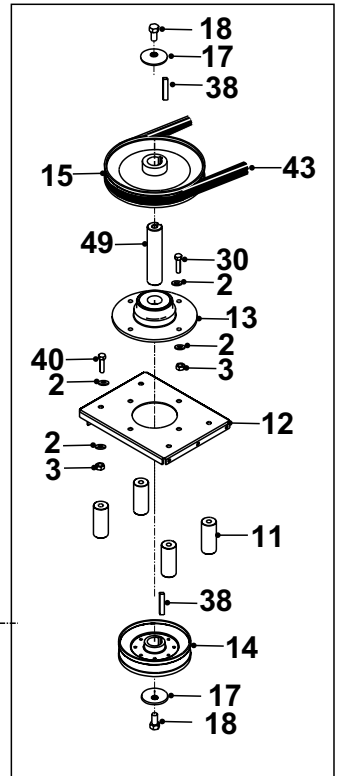

V20/50 SERIES REAR DISCHARGE DECK

Jockey Plate Assy

DRWG: T1950305
ISSUE: 5

SECTION 12

V20-50 TRACTOR
REAR DISCHARGE DECK
PARTS LIST

| | PART DESCRIPTION | PART NUMBER |
|-----|---|--------------------|
| 1 | 50" IBS Deck Shell | 321001301 |
| 2 | Washer M8 x 25 x 3mm | 089418600 |
| 2a | Washer M8 | 08819501 |
| 3 | M8 Nyloc Nut | 04920100 |
| 4 | Front Deck Hanging Bracket | 302005000 |
| 5 | M8 Form `B' Washer | 088001800 |
| 6 | Plastic Deck Cover | 148005000 |
| 7 | 50" IBS Universal Deck Bracket RH | 307186700 |
| 8 | 50" IBS Universal Deck Bracket LH | 307186600 |
| 9 | Rubber Flap | 14868900 |
| 10 | 50" Deck Rubber Fixing Strip | 301050900 |
| 11 | Deck Spacer | 183012000 |
| 12 | 50" Deck Platform | 301050800 |
| 13 | 50" Deck Bearing Housing | 405005000 |
| 14 | Steel Deck Pulley | 20869500 |
| 15 | Deck Drive Pulley | 20870200 |
| 17 | Dome Washer 1.3/4" od x 3/8" id x 1/8" dome | 08819900 |
| 18 | M10 Washer | 088002400 |
| 19a | Steel Deck Pulley c/w Bearing | 20869600 |
| 19b | 20/50 Deck Tension Pulley Bracket | 327021600 |
| 20 | Sweeper Jockey Cap (Top Hat Spacer) | 31351100 |
| 21 | Spacer Jockey Wheel Pulley | 18831600 |
| 22 | Bolt M8 x 20mm | 02825900 |
| 23 | Bolt M8 x 15mm | 01864800 |
| 24 | Short Shaft Bearing Housing | 40503704 |
| 25 | Bolt M8 x 25mm | 01902300 |
| 26 | Deck Idler Pulley Spacer | 18300420 |
| 27 | Scuff Wheel Hub | 31337600 |
| 28 | Anti - Scalp Wheel 1/2" Bore | 19905500 |
| 28a | Anti - Scalp Wheel March 2000 | 149495800 |
| 29 | S/Screw M8 x 70mm | 01850700 |
| 30 | IBS Deflector Plate | 301050600 |
| 31 | Blade 19" Right Hand | 169381300 |
| 32 | Blade 19" Left Hand | 169381400 |
| 33 | 17.5" Right Hand Blade 3 Hole | 16929000 |
| 34 | Deck Tension Spring | 25906200 |
| 35 | Bolt M10 x 30mm | 02886000 |
| 36 | S/Screw M5 x 16mm | 02912200 |
| 37 | Rue Clip | 11836700 |