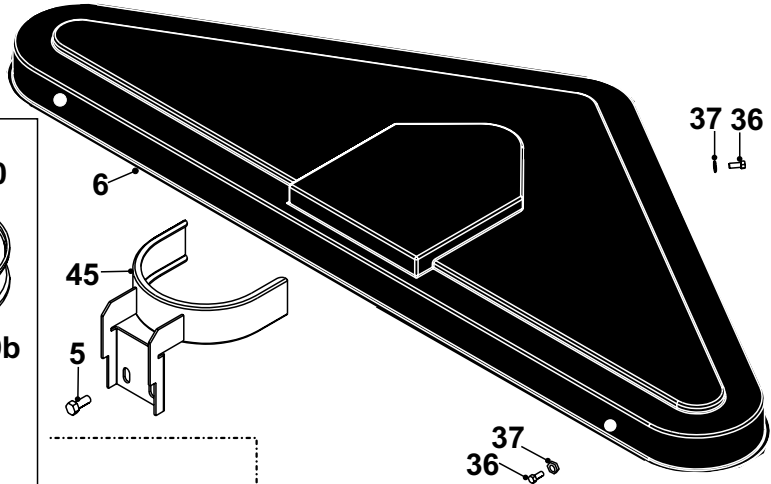

V20/50 SERIES REAR DISCHARGE DECK

Jockey Plate Assy

DRWG: T1950305
ISSUE: 5

SECTION 12

V20-50 TRACTOR
REAR DISCHARGE DECK
PARTS LIST

| | PART DESCRIPTION | PART NUMBER |
|-----|---|--------------------|
| 1 | 50" IBS Deck Shell | 321001301 |
| 2 | Washer M8 x 25 x 3mm | 089418600 |
| 2a | Washer M8 | 08819501 |
| 3 | M8 Nyloc Nut | 04920100 |
| 4 | Front Deck Hanging Bracket | 302005000 |
| 5 | M8 Form `B' Washer | 088001800 |
| 6 | Plastic Deck Cover | 148005000 |
| 7 | 50" IBS Universal Deck Bracket RH | 307186700 |
| 8 | 50" IBS Universal Deck Bracket LH | 307186600 |
| 9 | Rubber Flap | 14868900 |
| 10 | 50" Deck Rubber Fixing Strip | 301050900 |
| 11 | Deck Spacer | 183012000 |
| 12 | 50" Deck Platform | 301050800 |
| 13 | 50" Deck Bearing Housing | 405005000 |
| 14 | Steel Deck Pulley | 20869500 |
| 15 | Deck Drive Pulley | 20870200 |
| 17 | Dome Washer 1.3/4" od x 3/8" id x 1/8" dome | 08819900 |
| 18 | M10 Washer | 088002400 |
| 19a | Steel Deck Pulley c/w Bearing | 20869600 |
| 19b | 20/50 Deck Tension Pulley Bracket | 327021600 |
| 20 | Sweeper Jockey Cap (Top Hat Spacer) | 31351100 |
| 21 | Spacer Jockey Wheel Pulley | 18831600 |
| 22 | Bolt M8 x 20mm | 02825900 |
| 23 | Bolt M8 x 15mm | 01864800 |
| 24 | Short Shaft Bearing Housing | 40503704 |
| 25 | Bolt M8 x 25mm | 01902300 |
| 26 | Deck Idler Pulley Spacer | 18300420 |
| 27 | Scuff Wheel Hub | 31337600 |
| 28 | Anti - Scalp Wheel 1/2" Bore | 19905500 |
| 28a | Anti - Scalp Wheel March 2000 | 149495800 |
| 29 | S/Screw M8 x 70mm | 01850700 |
| 30 | IBS Deflector Plate | 301050600 |
| 31 | Blade 19" Right Hand | 169381300 |
| 32 | Blade 19" Left Hand | 169381400 |
| 33 | 17.5" Right Hand Blade 3 Hole | 16929000 |
| 34 | Deck Tension Spring | 25906200 |
| 35 | Bolt M10 x 30mm | 02886000 |
| 36 | S/Screw M5 x 16mm | 02912200 |
| 37 | Rue Clip | 11836700 |