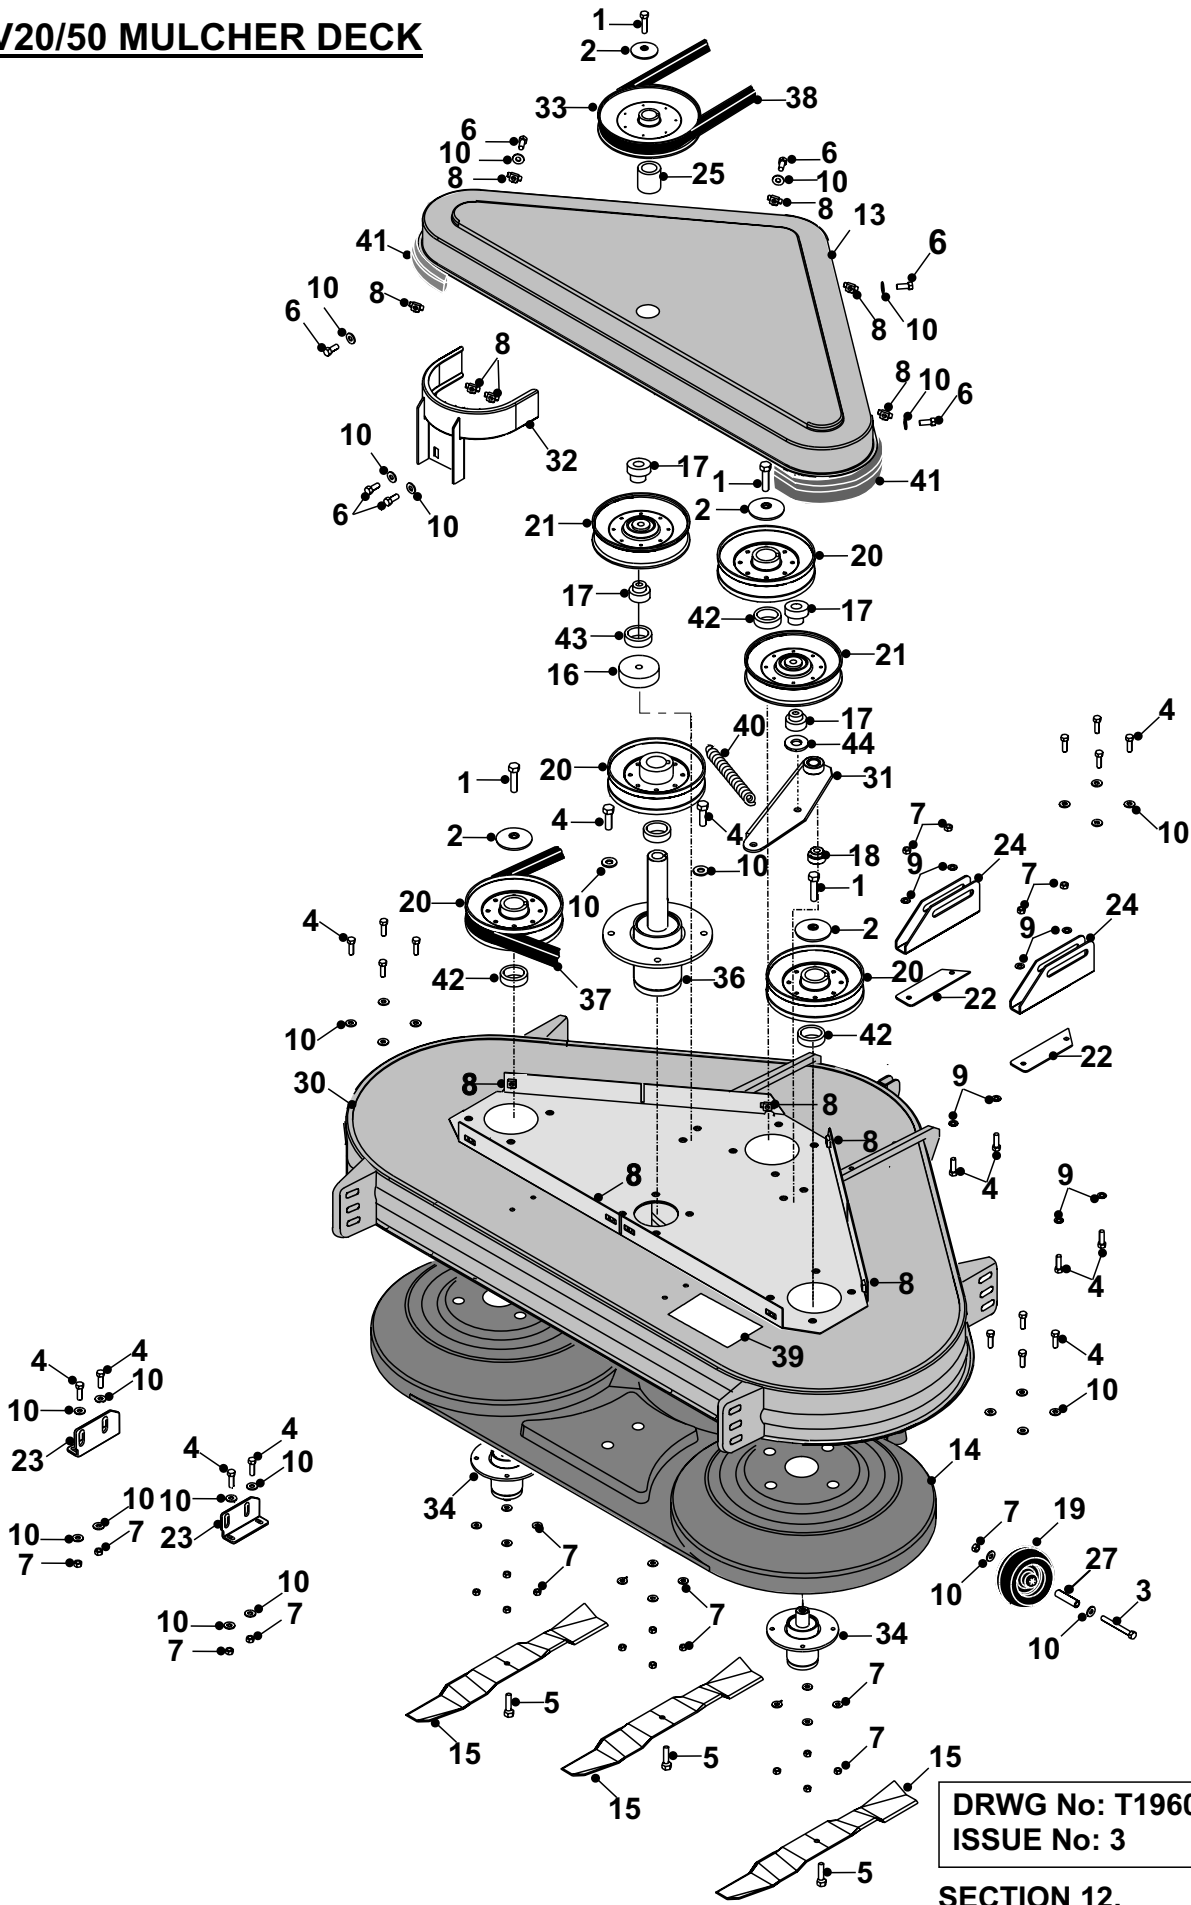

V20/50 MULCHER DECK

DRWG No: T1960303
ISSUE No: 3

SECTION 12.

**V20-50 TRACTOR
MULCHER DECK
PARTS LIST**

	PART DESCRIPTION	PART NUMBER
1	Bolt M8 x 35mm	01801600
2	Dome Washer 1.3/4" x 3/8" x 1/8" dome	08819900
3	S/Screw M8 x 70mm	01850700
4	Bolt M8 x 25mm	01902300
5	M10 x 30mm Bolt	018003000
6	Self Tapping Screw Hex Head 4.8 x 16	028001500
7	M8 Nyloc Nut	04850600
8	Belt B57	22871200
9	M8 Washer	08819501
10	Washer M8 x 25 x 3mm	089418600
11	M8 x 20mm Roof Bolt	018005200
12	Key 1/4" Square x 1.1/4	09853400
13	Deck Lid Cover 50" Mulcher 20/50	148003000
14	Deck Liner 50" Mulcher	148003100
15	Blade 19" Right Hand Mulcher 1 Hole 20/50	16938100
16	Deck Idler Pulley Spacer	18300420
17a	Sweeper Jockey Plate	31351100
17b	Spacer Jockey Wheel	18831600
18	50" Mulch Jockey Plate Pivot Shaft	189498400
19	Anti - Scalp Wheel March 2000	149495800
20	Steel Deck Pulley	20869500
21	Steel Deck Pulley c/w Bearing	20869600
22	M8 Captive Nut	04825800
23a	Deck Hanging Bracket Rear L/H	301124200
23b	Deck Hanging Bracket Rear R/H	301124300
24	Front Deck Hanging Bracket	302005000
25	Deck Drive Pulley Spacer	31328301
26	PTO Bridge Spacer	31326100
27	Anti - Scuff Wheel Hub	31337600
28	Pulley Spacer	183023100
29	50" Deck Centre Scalp Bracket	307022600
30	50" Mulcher Deck Shell	327006600
31	50" Mulch Jockey Pulley Plate	327362400
32	Mulch Deck Drive Belt Guard	327008700
33	Deck Drive Pulley c/w 31328301 Big Spacer	20870200
34	Short Shaft Bearing Housing	40503704
35	Deck Tension Spring	25906200
36	Deck Bearing Housing , Long Shaft	40503504
37	Belt BB112 - 50" Mulcher Deck	228000900

**V20-50 TRACTOR
MULCHER DECK
PARTS LIST**

	PART DESCRIPTION	PART NUMBER
38	Ant Scalp Wheel ½" Bore	19905500
39	Deck Push Rod Pin	31338200
40	Mulch Deck Tension Bar	29203700
41	M12 Washer	088001200
42	Rue Clip	11836700
43	50" Deck Centre Scalp Wheel Flat Plate	307022700
44	Bolt M8 x 55 Bolt HT BZP	019479800
45	M8 Form `B' Washer	088001800
46	M8 x 40 Bright Zinc Plate Bolt	018003200