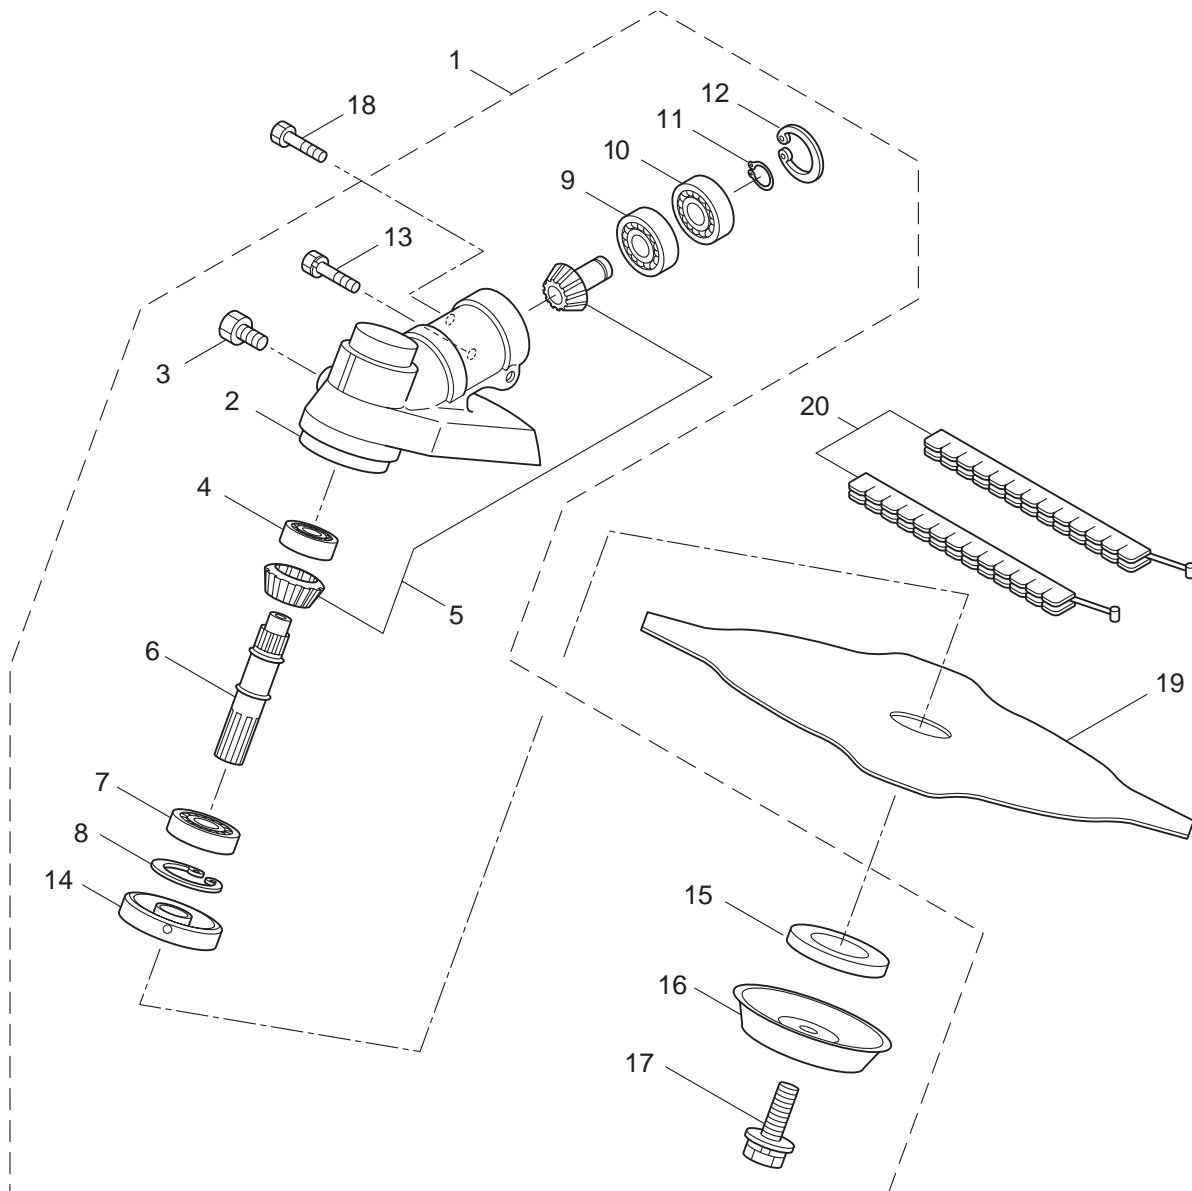

2. BC300H GEARCASE

Ref.No.	Part No.
2-1	220577
2-2	219077
2-3	089884
2-4	210554
2-5	227103
2-6	215762
2-7	212999
2-8	055185
2-9	210560
2-10	140268
2-11	140269
2-12	140270
2-13	092561
2-14	212986
2-15	140275
2-16	215547
2-17	215610
2-18	089737
2-19	054751
2-20	220534
2-21	570833
2-22	210418
2-23	022865
2-24	210181
2-25	223377
2-26	521509