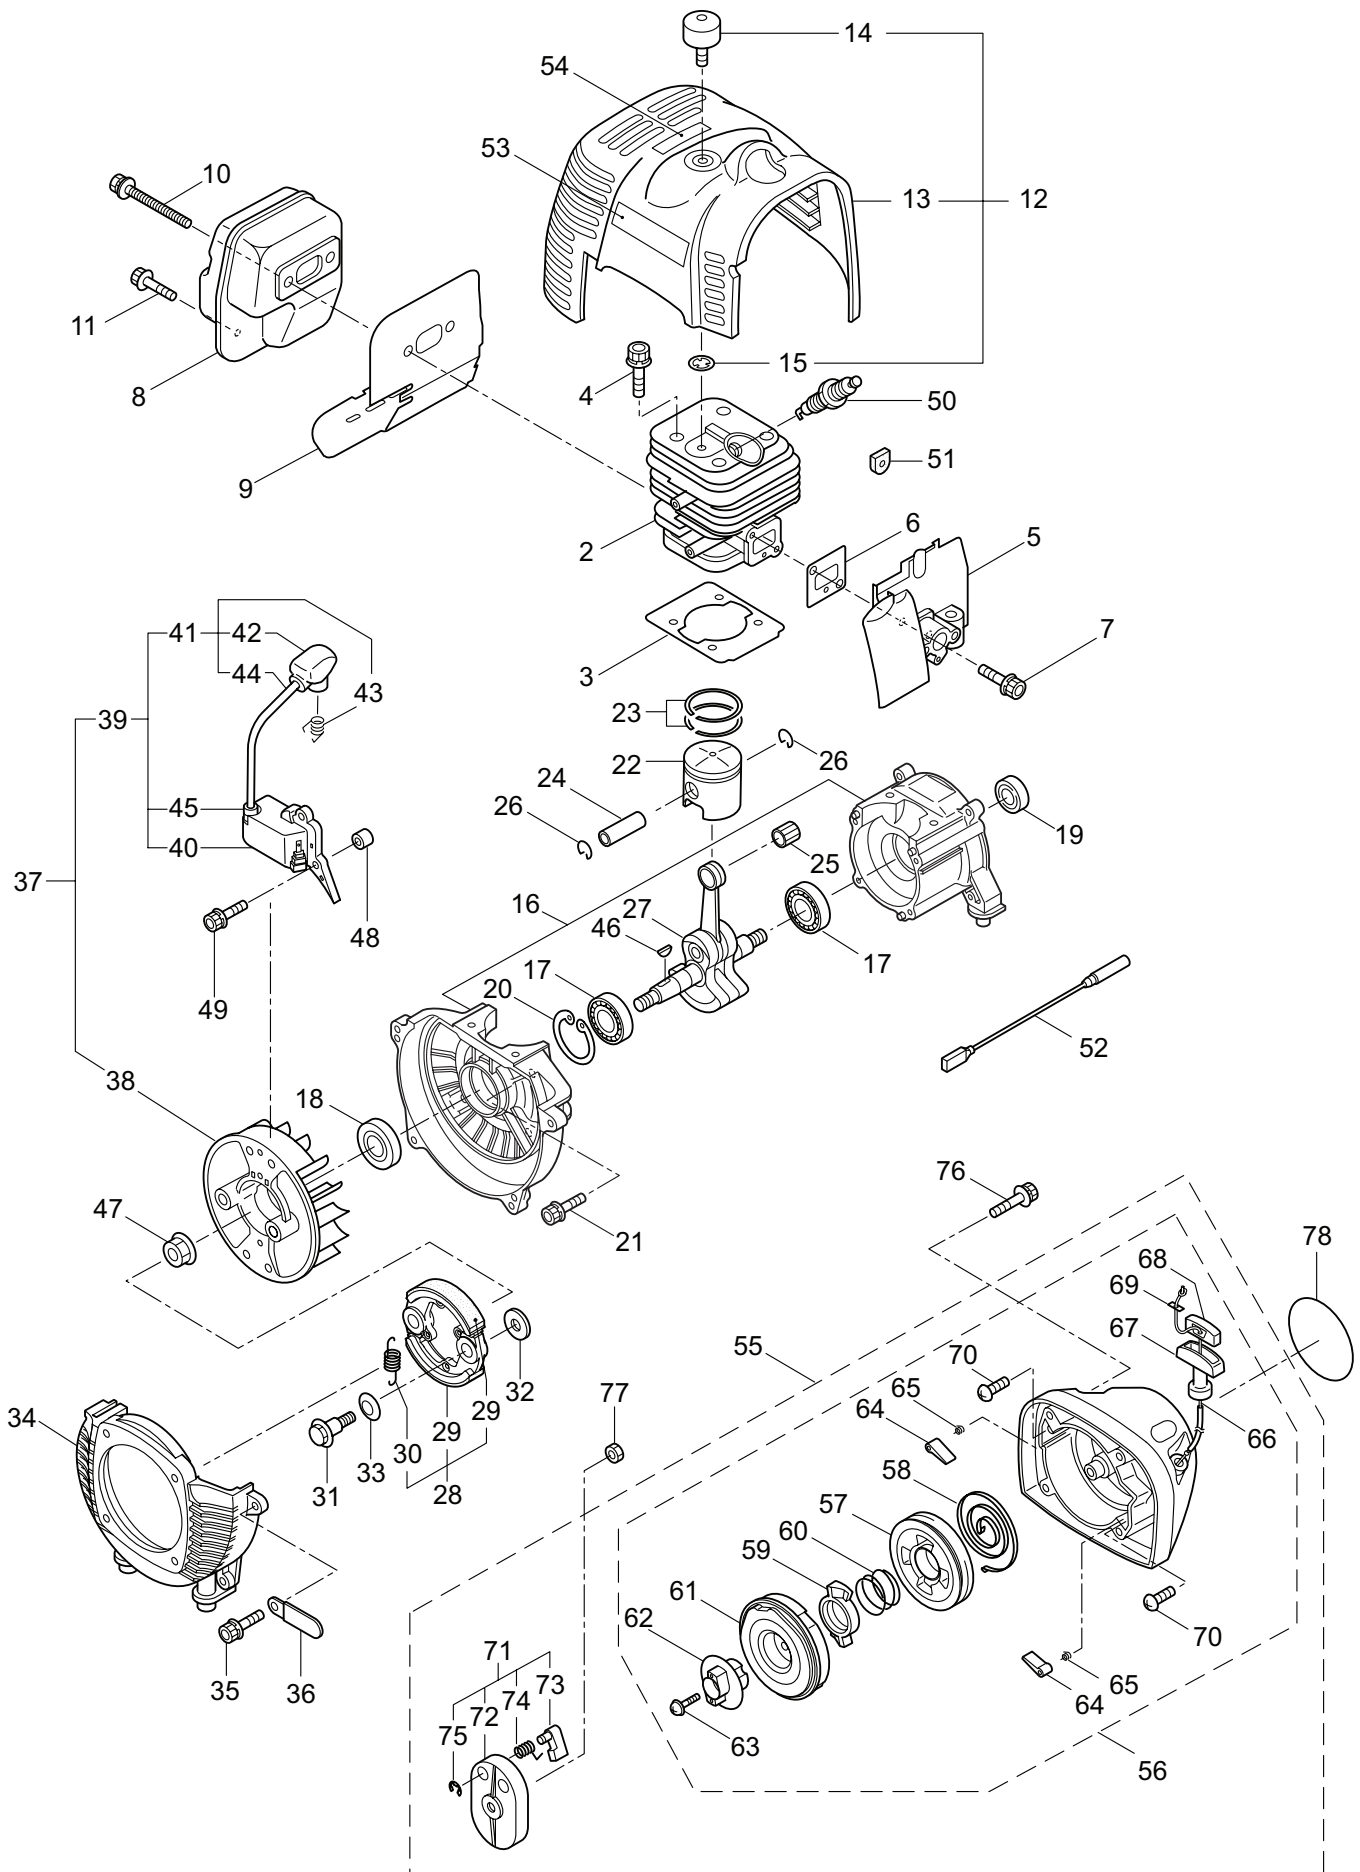

3. BCV5020-01
ENGINE

Ref. No.	Part No.	Part Name	Q'ty	Remarks
3-1	859173	Engine	1	NE500/39
3-2	283076	Cylinder	1	New gasket required
3-3	282259	Gasket	1	
3-4	261612	Cap Screw	4	M5x30
3-5	282261	Insulator	1	New gasket required
3-6	286715	Gasket	1	
3-7	267290	Cap Screw	2	M5x20
3-8	282264	Muffler Comp.	1	
3-9	282271	Gasket	1	
3-10	266713	Cap Screw	2	M5x60
3-11	283315	Screw	1	M5x12W-12
3-12	286390	Top Cover Ass'y	1	Incl.13-15
3-13	282274	Top Cover	1	
3-14	285843	Knob	1	
3-15	286362	Washer	1	M6
3-16	282277	Crankcase	1	
3-17	262658	Bearing	2	#6202C3
3-18	262660	Oil Seal	1	TC15357
3-19	262565	Oil Seal	1	ISCD15257
3-20	012380	Snap Ring	1	#35
3-21	261612	Cap Screw	4	M5x30
3-22	283675	Piston	1	
3-23	282941	Piston Ring	2	(2)Required
3-24	262749	Piston Pin	1	
3-25	262659	Bearing,Needle	1	KTV111414EG01B2
3-26	262479	Clip,Piston Pin	2	
3-27	283038	Crankshaft/Conn.Rod Ass'y	1	
3-28	286905	Clutch Ass'y	1	Incl.29,30
3-29	286906	Clutch Shoe	2	(2)Required
3-30	286907	Spring, Clutch	1	
3-31	287092	Cap Screw	2	M8x1.25
3-32	262683	Washer	2	8x22xt1.2
3-33	262682	Wave Washer	2	
3-34	287145	Fan Cover	1	
3-35	261250	Cap Screw	4	M5x20
3-36	287245	Clamp	1	
3-37	287792	Magneto Ass'y	1	Incl.38-45
3-38	287793	Rotor/Fan	1	
3-39	287794	Ignition Coil Ass'y	1	Incl.40-45
3-40	287795	Coil	1	
3-41	282290	Spark Plug Wire Ass'y	1	Incl.42-44
3-42	282292	Plug Boot	1	
3-43	261075	Connector	1	
3-44	282291	Spark Plug Wire	1	
3-45	261072	Cap	1