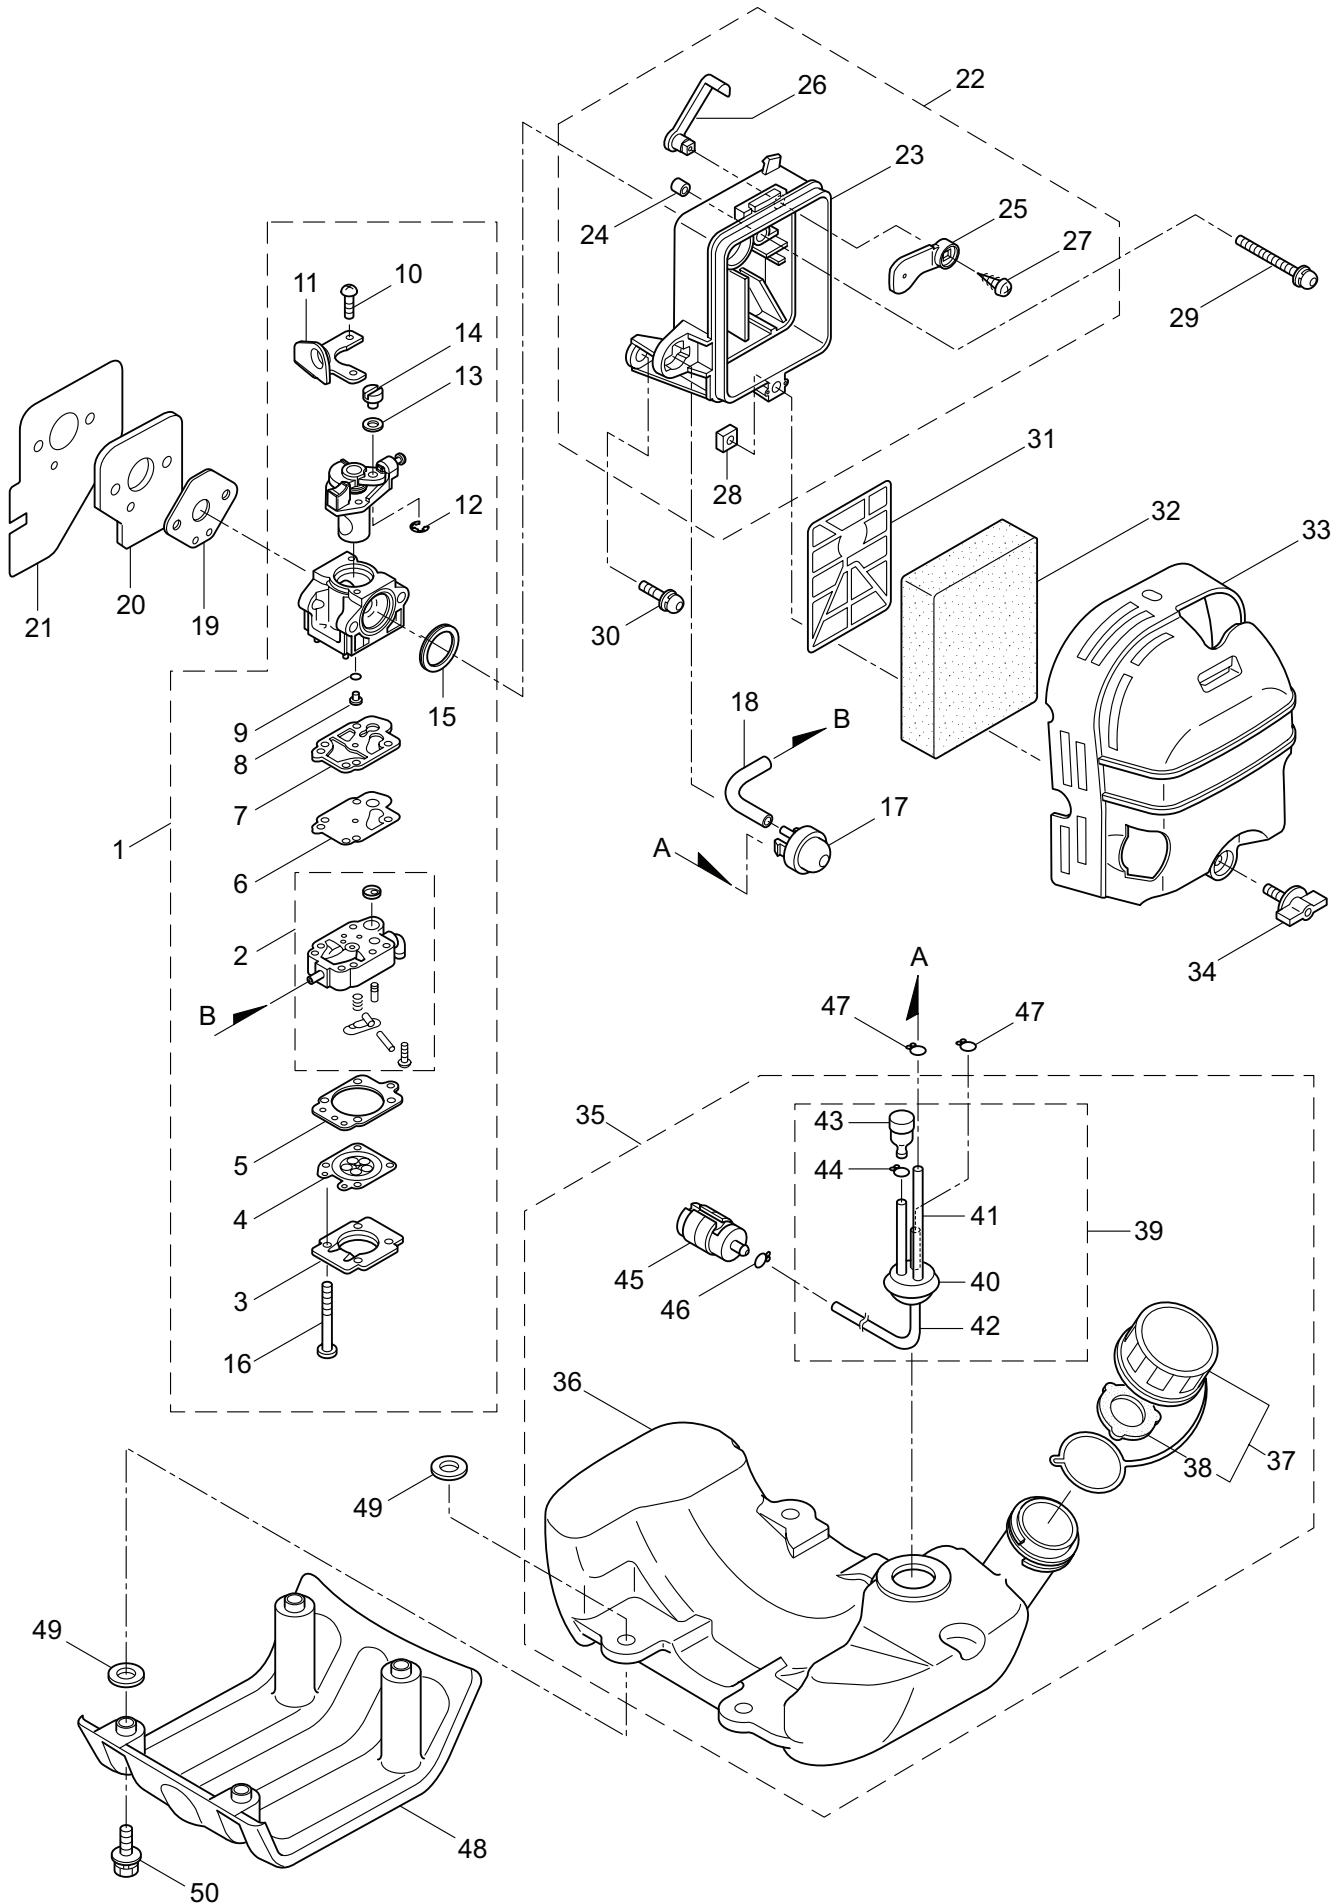

4. BCV5020-01
CARBURETOR, FUEL TANK

Ref. No.	Part No.	Part Name	Q'ty	Remarks
4-1	289725	Carburetor Ass'y	1	Incl.2-16 New gasket required
4-2	283124	Pump Body	1	
4-3	263726	Cover Plate	1	
4-4	283905	Diaphragm, Meterring	1	
4-5	263727	Gasket	1	
4-6	262994	Diaphragm,Fuel Pump	1	
4-7	282576	Gasket	1	
4-8	287061	Main Jet	1	
4-9	261871	O-Ring	1	
4-10	261875	Screw	2	
4-11	264677	Bracket	1	
4-12	261876	E-Ring	1	
4-13	264678	Washer	1	
4-14	261658	Swivel	1	
4-15	261657	Packing	1	
4-16	263737	Screw	4	
4-17	282299	Pump	1	
4-18	282512	Fuel Pipe	1	
4-19	282301	Gasket	1	
4-20	283086	Divider	1	
4-21	283087	Gasket	1	
4-22	282302	Case Ass'y	1	Incl.23-28
4-23	282303	Case Body	1	
4-24	282484	Sleeve	3	
4-25	282304	Valve	1	
4-26	282305	Lever	1	
4-27	269032	Screw	1	
4-28	269423	Nut	1	
4-29	262720	Cap Screw	2	M5x55
4-30	264807	Cap Screw	1	M5x16
4-31	282481	Plate	1	
4-32	282306	Element	1	
4-33	282307	Cleaner Cover	1	
4-34	281438	Knob	1	
4-35	282309	Fuel Tank Ass'y	1	Incl.36-46
4-36	282310	Fuel Tank	1	
4-37	281564	Fuel Tank Cap Ass'y	1	Incl.38
4-38	269377	Gasket	1	
4-39	282312	Fuel Pipe Ass'y	1	Incl.40-44
4-40	268065	Grommet	1	
4-41	282511	Return Pipe	1	
4-42	262649	Fuel Pipe	1	
4-43	261590	Breather	1	
4-44	261117	Clip	1	
4-45	267328	Fuel Filter Ass'y	1