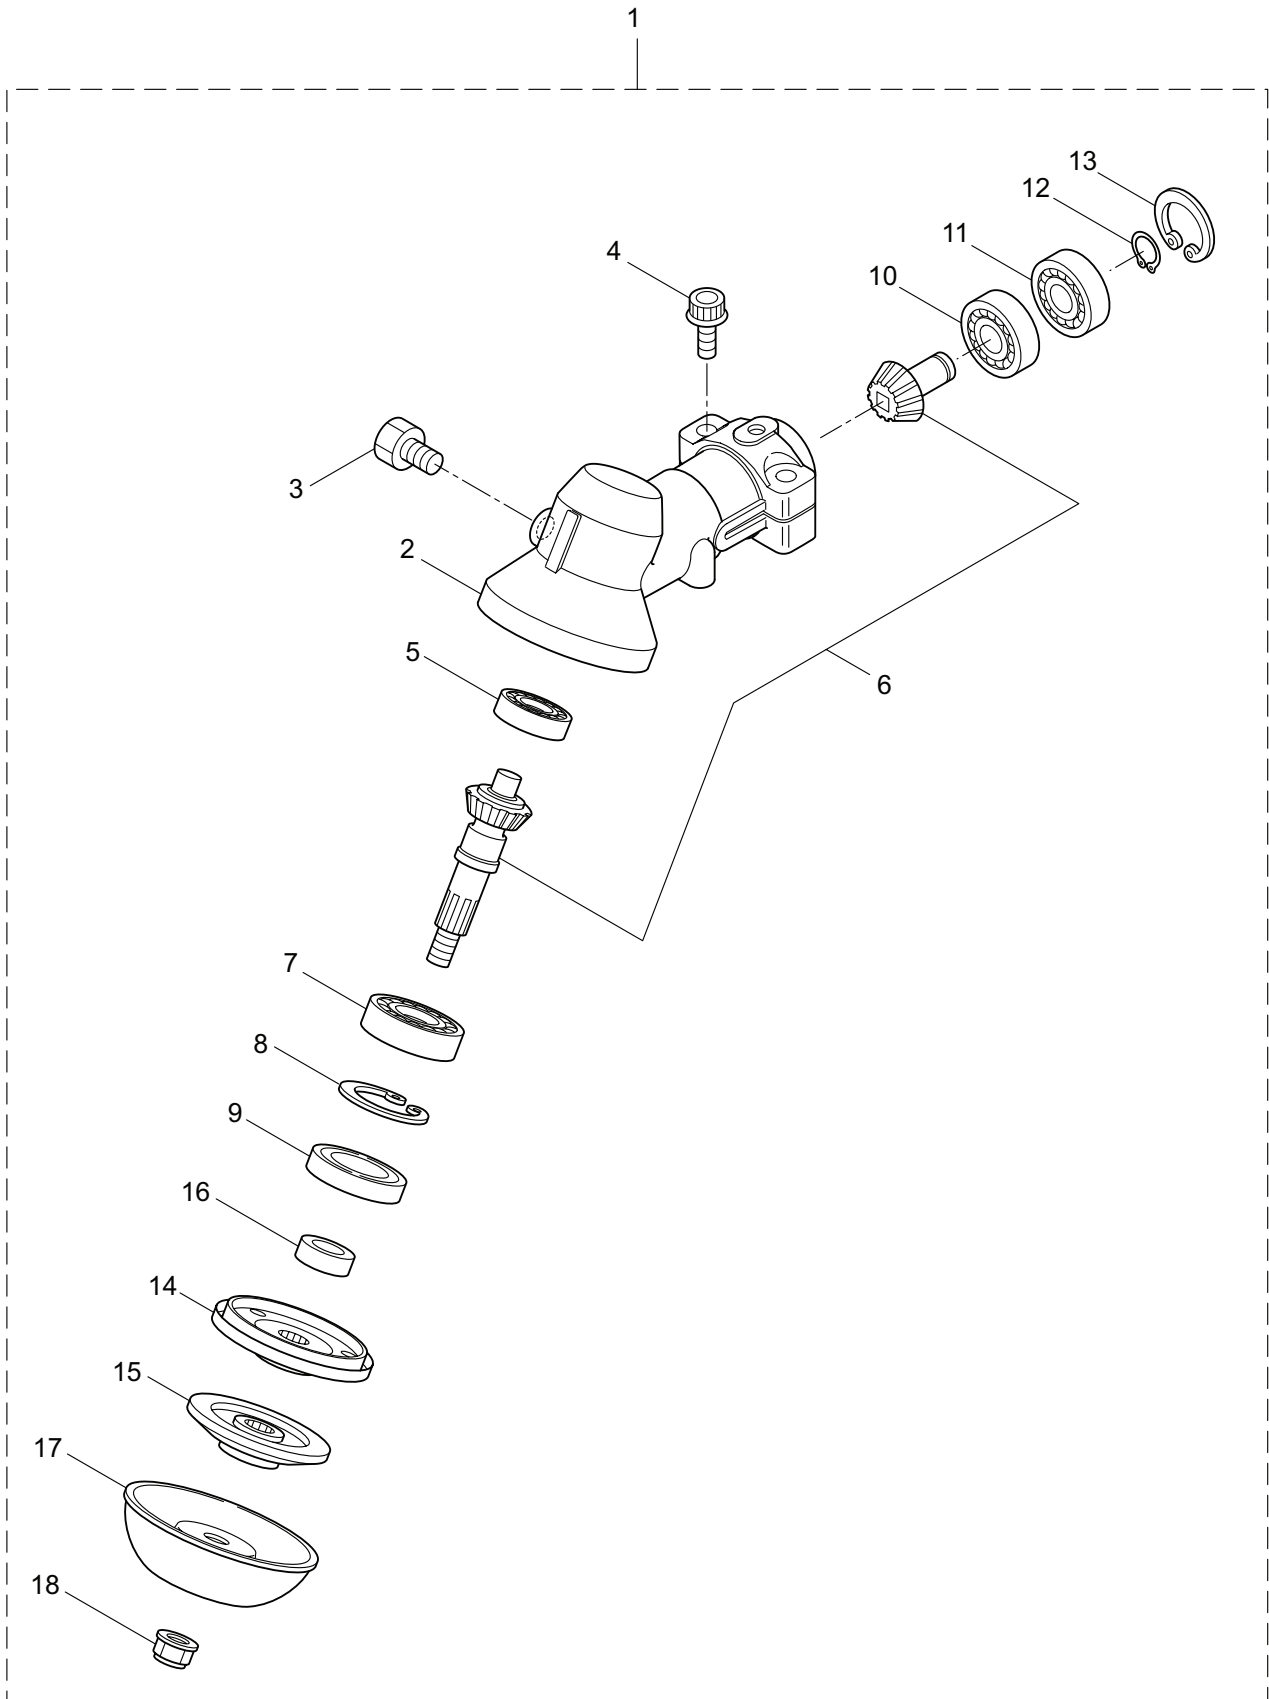

2. BCV5020-01
GEARCASE

Ref. No.	Part No.	Part Name	Q'ty	Remarks
2-1	232060	Gearcase Ass'y	1	Incl.2-18
2-2	232045	Gearcase	1	
2-3	234109	Bolt	1	M8x8
2-4	232059	Cap Screw	2	M6x25
2-5	014490	Bearing	1	#6000
2-6	234833	Gear Set	1	
2-7	012544	Bearing	1	#6202
2-8	012380	Snap Ring	1	#35
2-9	232049	Oil Seal	1	D21355
2-10	014490	Bearing	1	#6000
2-11	106933	Bearing	1	#6000Z
2-12	014210	Snap Ring	1	#10
2-13	054676	Snap Ring	1	#26
2-14	234508	Bracket A Ass'y	1	
2-15	234509	Bracket B	1	
2-16	234510	Collar	1	15x21x8
2-17	232053	Stabilizer	1	
2-18	232061	Blade Locking Nut	1	M12x1.25