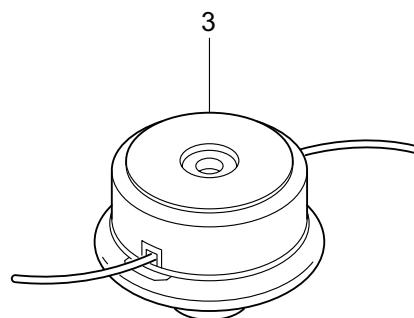

5. BCV5020-01
ACCESSORIES

Ref. No.	Part No.	Part Name	Q'ty	Remarks
5-1	232905	Mowing Blade	1	305x25.4xt3
5-2	232907	Blade Cover	1	
5-3	232906	Semi-Auto Head (L)	1	
5-4	234586	Box Spanner	1	19x17x(+)
5-5	212300	Lever Handle	1	6X100L
5-6	219433	Wrench	1	5mm
5-7	234591	Instruction Manual	1	FR/IT/DE
5-8	234630	Instruction Manual	1	GB/ES/PT
5-9	235681	Instruction Manual	1	VLS
5-10	523471	Parts List	1	BCV5020-01