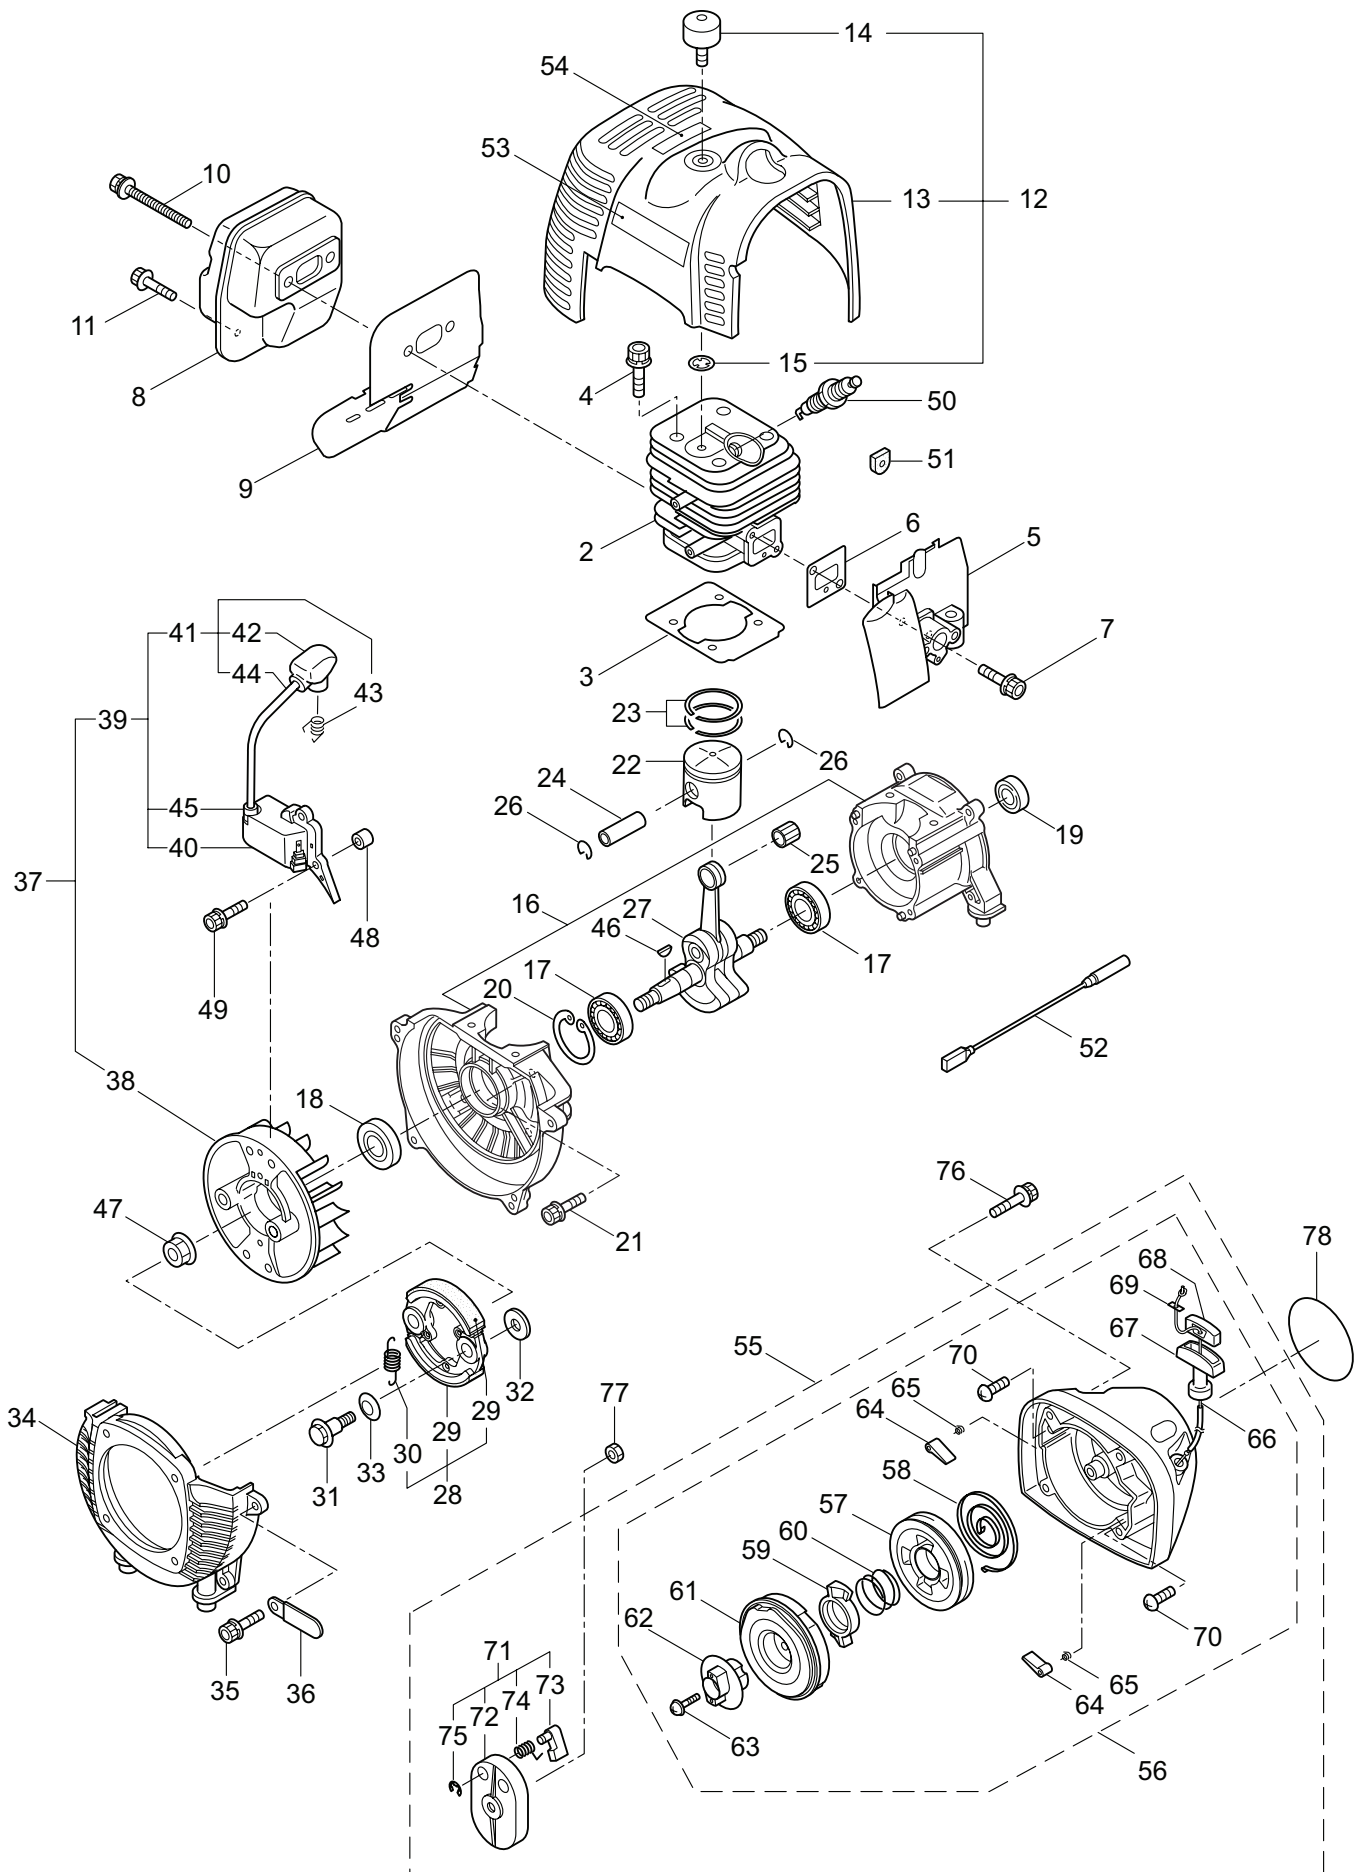

3. BCV5020-01
ENGINE

Ref. No.	Part No.	Part Name	Q'ty	Remarks
3-46	261076	Woodruff Key	1	3x10
3-47	262731	Nut,Rotor	1	M10
3-48	280381	Spacer	2	
3-49	283669	Cap Screw	2	M4x25
3-50	262483	Spark Plug	1	NGK BP6Y
3-51	281172	Grommet	1	
3-52	263804	Lead	1	
3-53	265694	Label	1	
3-54	267561	Label	1	
3-55	287917	Recoil Starter Ass'y	1	Incl.56-75
3-56	287918	Starter Ass'y	1	Incl.57-70
3-57	280994	Pulley	1	
3-58	280995	Spiral Spring	1	
3-59	280996	Pawl	1	
3-60	280997	Return Spring	1	
3-61	283123	Spring Comp.	1	
3-62	280999	Plate	1	
3-63	281000	Set Screw	1	
3-64	281001	Pawl	2	
3-65	281002	Return Spring	2	
3-66	281004	Starter Rope	1	
3-67	262633	Starter Grip	1	
3-68	262981	Cap	1	
3-69	281005	Rope Stopper	1	
3-70	282622	Screw	2	
3-71	282623	Starter Pulley Ass'y	1	Incl.72-75
3-72	282282	Starter Pulley	1	
3-73	262636	Pawl	2	
3-74	262637	Return Spring	2	
3-75	262638	E-Ring	2	
3-76	261607	Cap Screw	4	M5x16
3-77	126990	Nut	1	M8
3-78	289789	Label	1