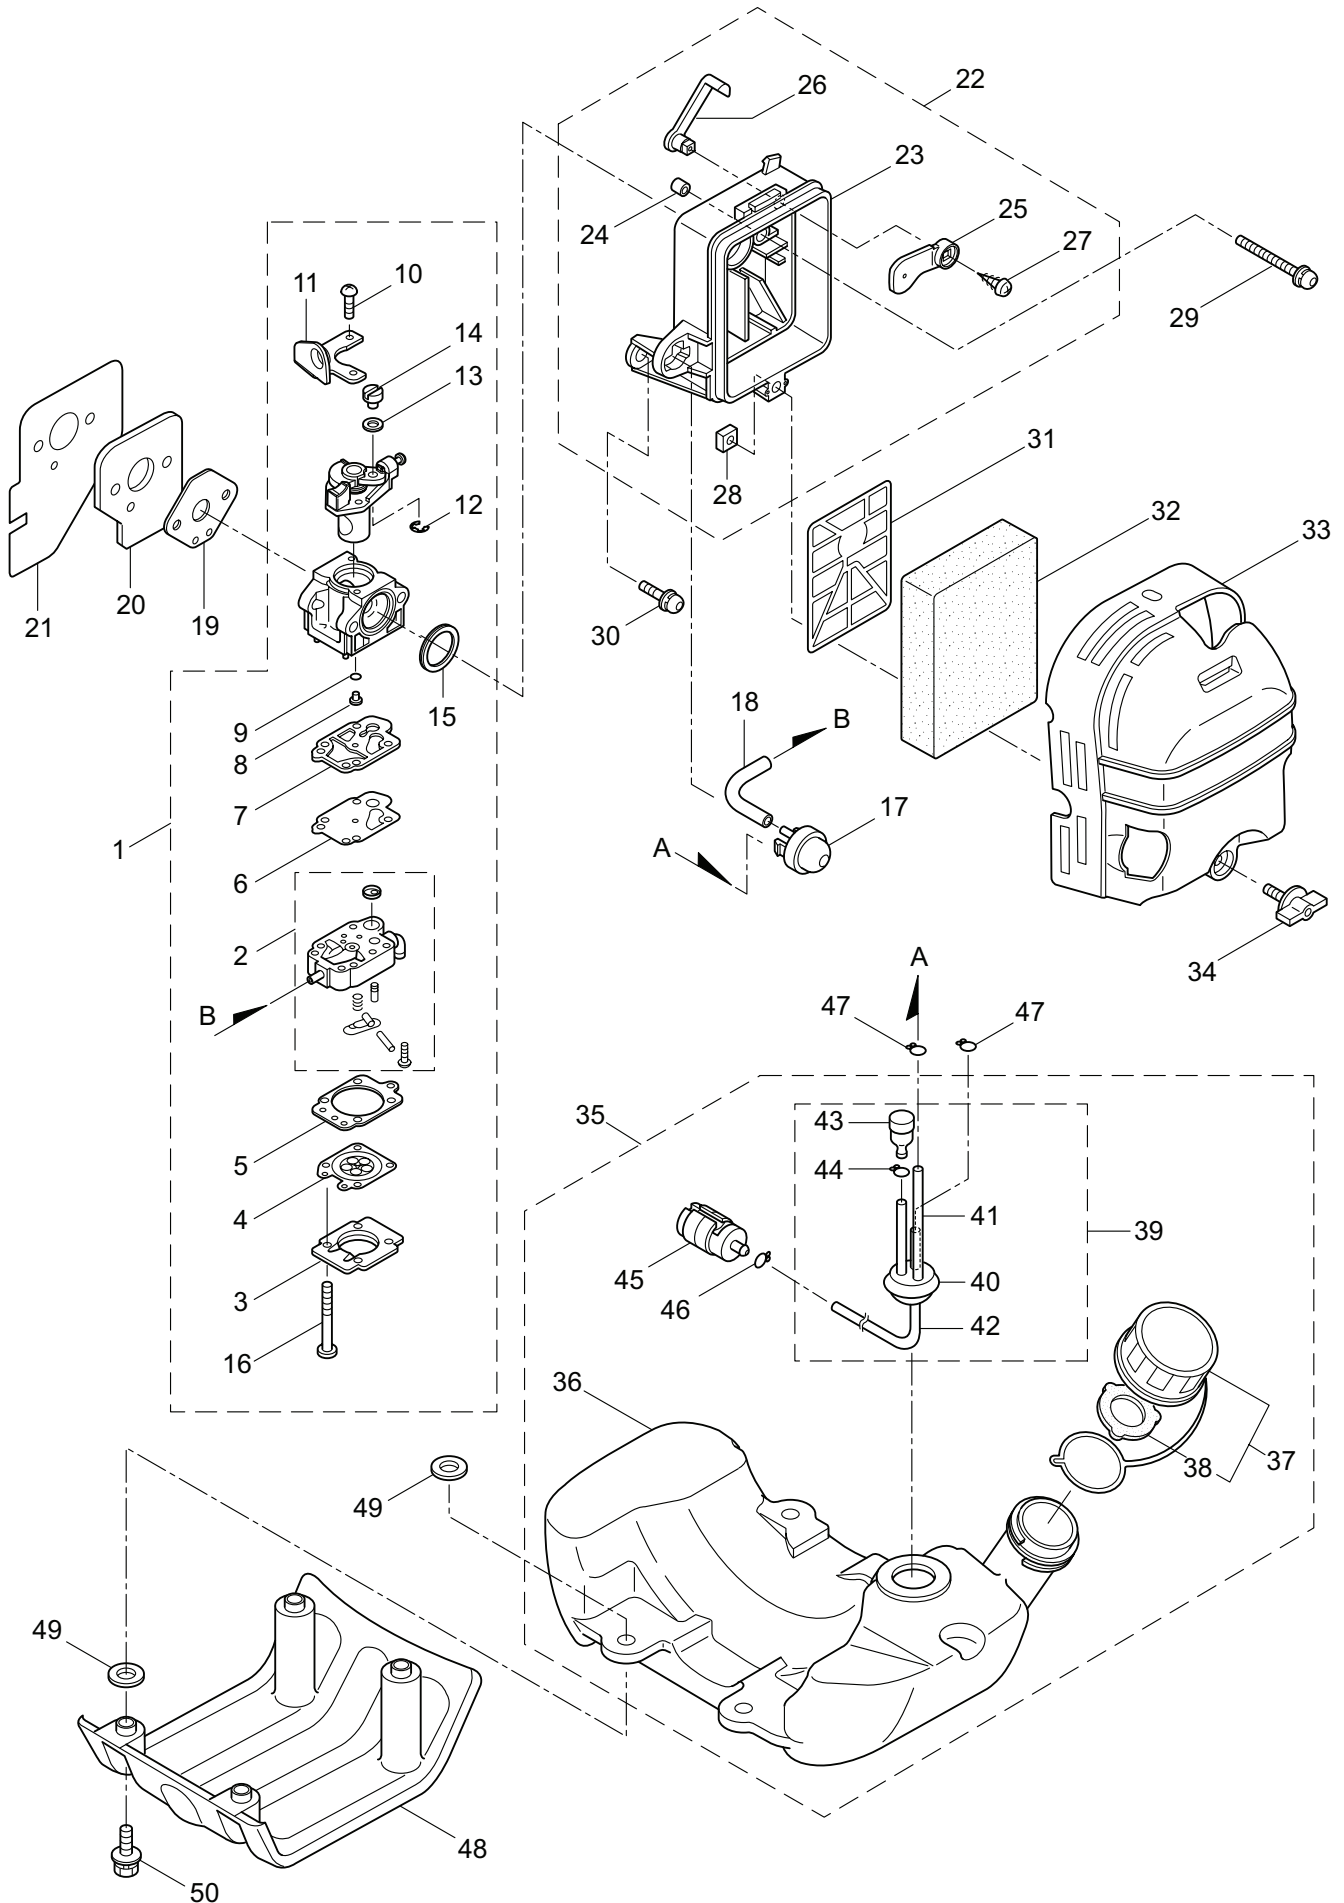

4. BCV5020-01
CARBURETOR, FUEL TANK

Ref. No.	Part No.	Part Name	Q'ty	Remarks
4-46	261117	Clip	1	
4-47	261117	Clip	2	
4-48	289788	Stand	1	
4-49	285735	Packing	8	
4-50	281714	Cap Screw	4	M5x20