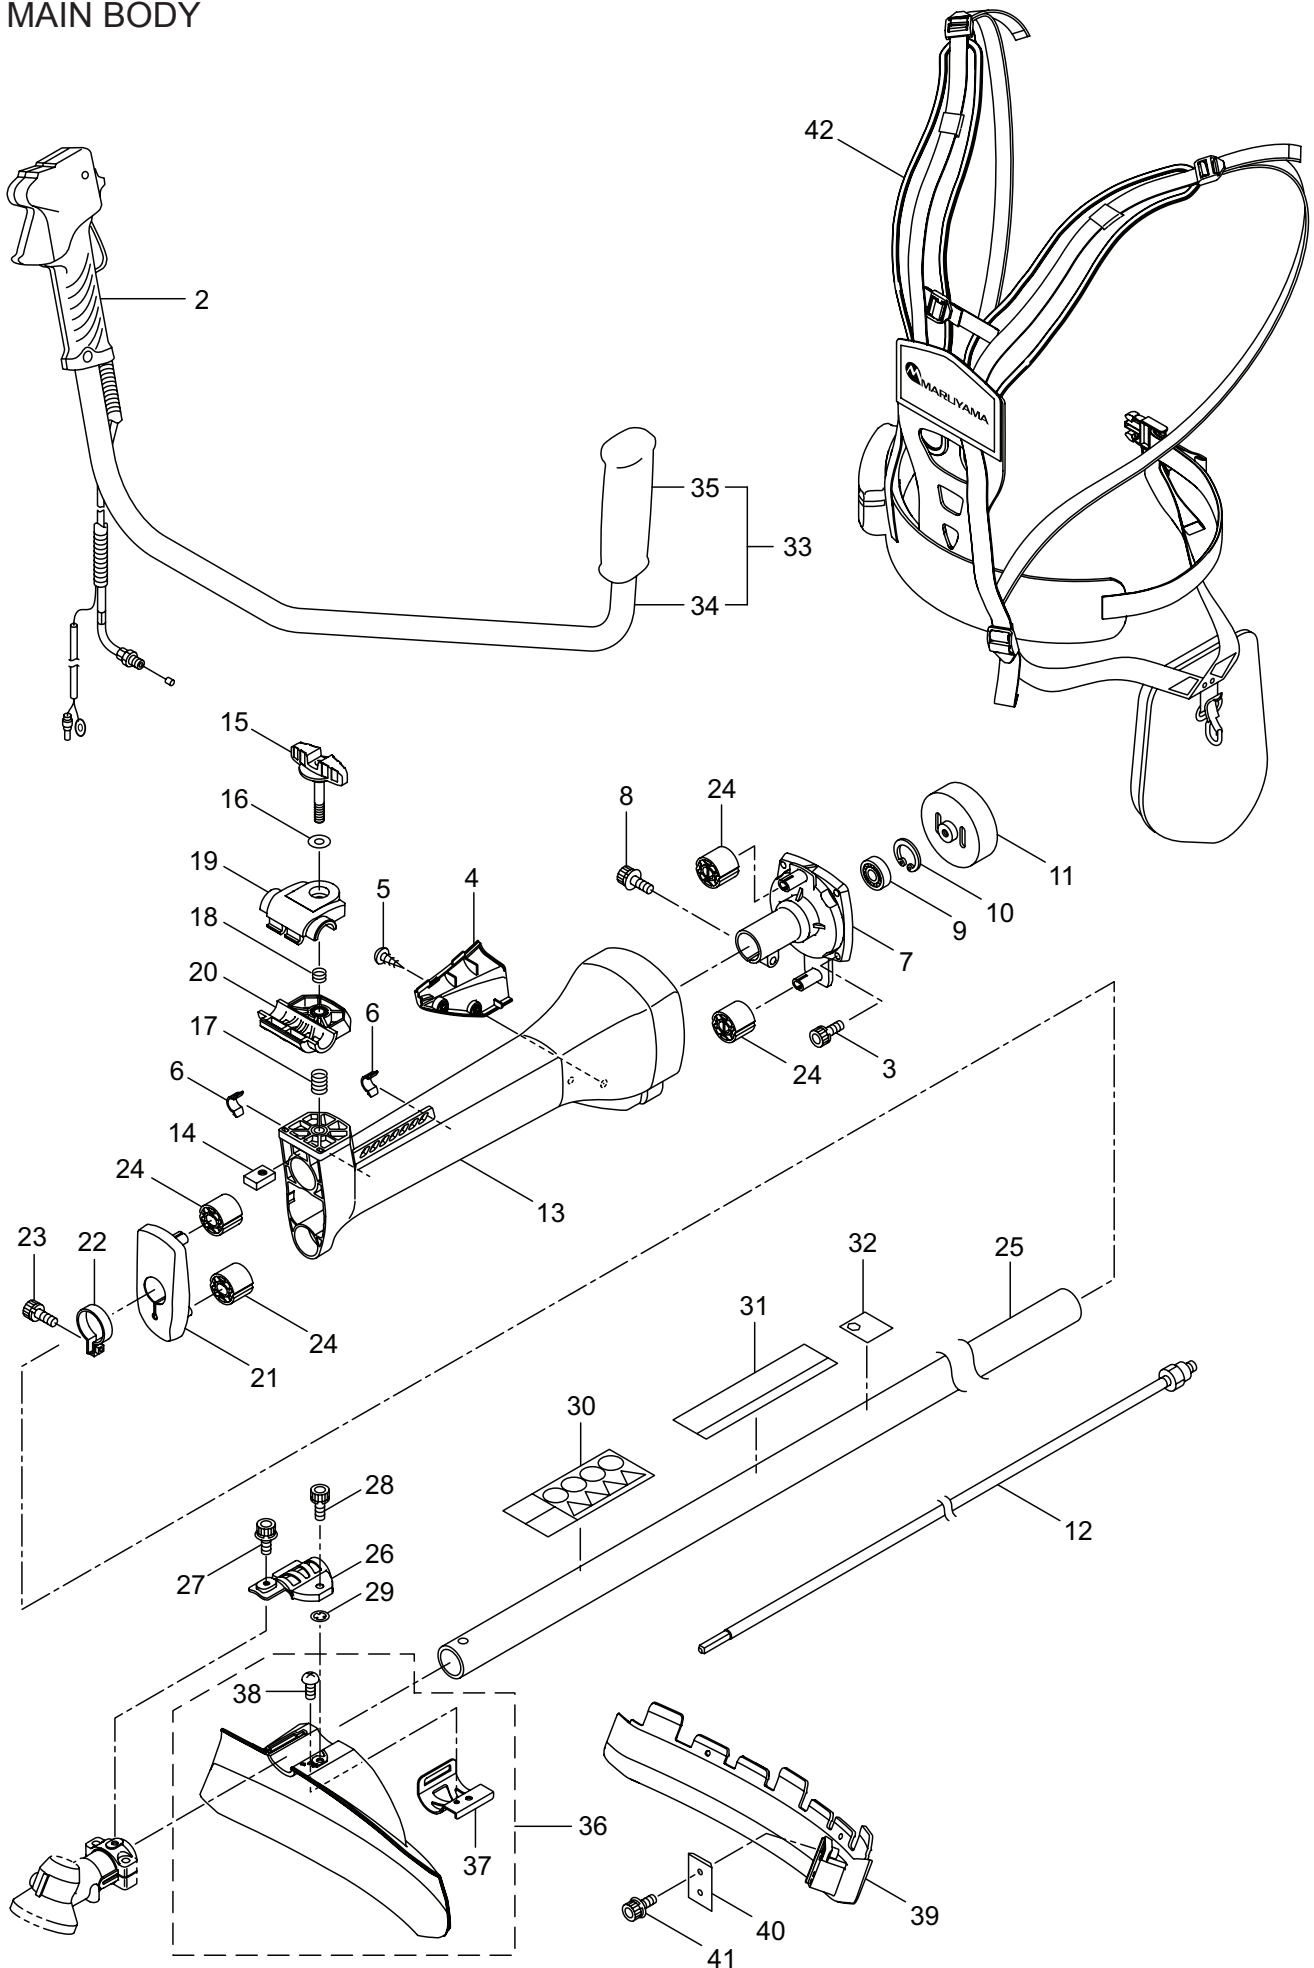

PARTS LIST

BCV5020-01

CONTENTS

1. MAIN BODY	1 ~ 2
2. GEARCASE.....	3 ~ 4
3. ENGINE.....	5 ~ 8
4. CARBURETOR, FUEL TANK	9 ~ 12
5. ACCESSORIES	13 ~ 14

2014. 10.

MARUYAMA

P/N 523471-2

1. BCV5020-01
MAIN BODY

Ref. No.	Part No.	Part Name	Q'ty	Remarks
1-1	364164	BCV5020-01	1	
1-2	232908	Throttle Trigger	1	
1-3	219113	Cap Screw	4	M6x20
1-4	231909	Cover	1	
1-5	280144	Tapping Screw	2	
1-6	231910	Clip	2	
1-7	231920	Clutch Case	1	
1-8	217138	Bolt	1	M6x25
1-9	140474	Bearing	1	#620ZZ
1-10	012380	Snap Ring	1	#35
1-11	230704	Clutch Drum Comp.	1	78xM8
1-12	230703	Driveshaft	1	8x1572L
1-13	231906	Body	1	
1-14	231911	Nut	1	M8 17x25x8
1-15	231912	Knob	1	
1-16	127216	Washer	1	M8
1-17	231913	Spring	1	15.6x25.5L
1-18	231914	Spring	1	13.8x15L
1-19	231915	Bracket A	1	
1-20	231916	Bracket B	1	
1-21	231917	Bracket	1	
1-22	231918	Band	1	t2.0
1-23	219113	Cap Screw	1	M6x20
1-24	231919	Bushing	4	
1-25	231923	Driveshaft Tube	1	
1-26	231997	Plate	1	
1-27	261607	Cap Screw	1	M5x16
1-28	271437	Screw	1	M6x20
1-29	231704	Washer	1	6x13xt1.0
1-30	223188	Label	1	
1-31	234590	Label	1	BCV5020
1-32	225382	Label	1	
1-33	234635	Handle Ass'y	1	Incl.34,35
1-34	231921	Handle	1	
1-35	231922	Grip	1	
1-36	234593	Safety Cover Ass'y	1	Incl.37,38
1-37	231993	Plate	1	
1-38	233364	Screw	1	4x8
1-39	231989	Cover Extention	1	
1-40	230747	String Cutter	1	
1-41	232689	Screw	2	M5x16
1-42	234477	Hanging Strap Ass'y	1	