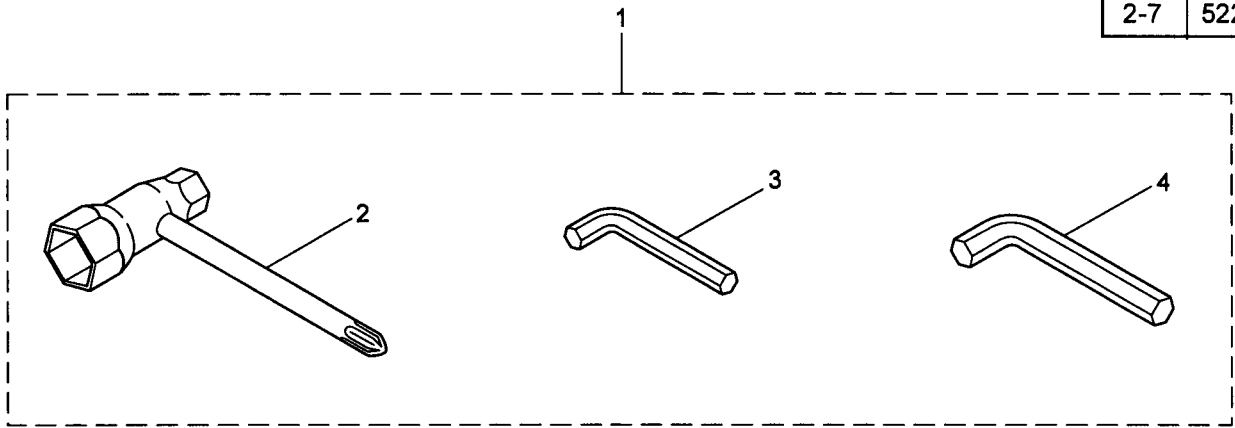

2. HT236DLSV-R
ACCESSORIES

Ref.No.	Part No.
2-1	264606
2-2	264607
2-3	219431
2-4	219432
2-5	271490
2-6	271616
2-7	522648