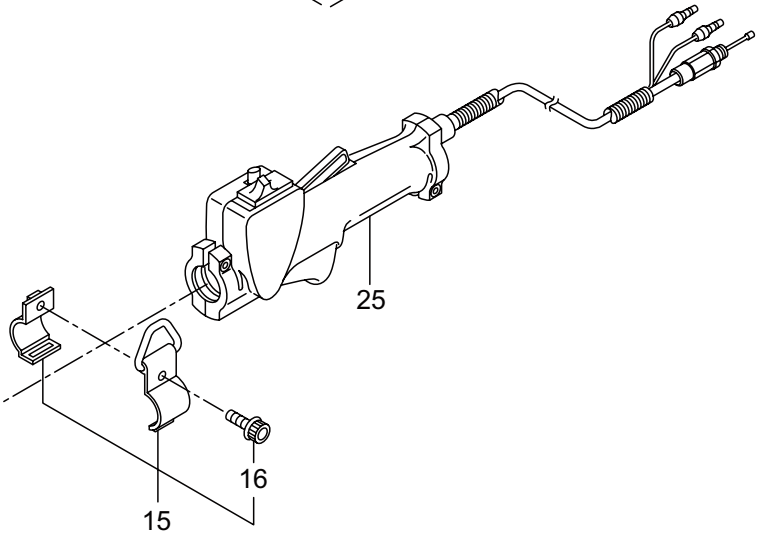

PARTS LIST

MC2630RS

CONTENTS

1. MAIN BODY	1 ~ 2
2. ENGINE	3 ~ 6
3. CARBURETOR, FUEL TANK	7 ~ 8
4. ACCESSORIES	9 ~ 10

2016. 12.

MARUYAMA

P/N 524179-2

1. MC2630RS
MAIN BODY

Ref. No.	Part No.	Part Name	Q'ty	Remarks
1-1	364566	MC2630RS	1	
1-2	215512	Clutch Case Ass'y	1	Incl.3-9
1-3	214592	Bearing Case	1	
1-4	214161	Bearing	2	#6000ZZ
1-5	054676	Snap Ring	1	#26
1-6	560309	Buffer	1	
1-7	214163	Washer	1	
1-8	092033	Screw	4	M5x15
1-9	214593	Driveshaft Tube Adapter	1	
1-10	261246	Cap Screw	1	M5x25
1-11	229091	Clutch Drum	1	
1-12	236836	Driveshaft Ass'y	1	
1-13	211464	Upper Adapt	1	
1-14	236837	Driveshaft Tube	1	
1-15	215533	Hanging Bracket Ass'y	1	Incl.16
1-16	261762	Cap Screw	1	M5x14
1-17	237165	Joint Pipe Ass'y	1	Incl.18-23
1-18	237166	Joint Pipe	1	
1-19	261246	Cap Screw	1	M5x25
1-20	283139	Screw	1	M5x12
1-21	236962	Knob	1	M8x26
1-22	126990	Nut	1	M8
1-23	550131	Washer	1	M8
1-24	238126	Label	1	MC2630RS
1-25	235078	Throttle Trigger	1	
1-26	231955	Loop Handle Ass'y	1	Incl.27-29
1-27	225699	Loop Handle	1	
1-28	081027	Nut	4	M5
1-29	215608	Cap Screw	4	M5x30x16
1-30	220533	Hanging Strap Ass'y	1	Incl.31
1-31	231657	Hook	1	
1-32	261250	Cap Screw	4	M5x20

2. MC2630RS ENGINE

Ref. No.	Part No.	Part Name	Q'ty	Remarks
2-46	261256	Cap Screw	2	M4x25
2-47	288264	Spark Plug	1	BPMR8Y
2-48	267492	Lead	1	130L
2-49	282880	Wire, Lead	1	
2-50	282404	Recoil Starter Ass'y	1	Incl.51-60
2-51	282405	Recoil Ass'y	1	Incl.52-59
2-52	283411	Reel	1	
2-53	283412	Cam Plate	1	
2-54	280930	Spring	1	
2-55	280931	Spiral Spring	1	
2-56	267213	Screw	1	
2-57	280932	Starter Rope Ass'y	1	Incl.58,59
2-58	280933	Starter Rope	1	
2-59	267219	Starter Grip	1	
2-60	280934	Starter Pawl Ass'y	1	
2-61	280489	Screw	2	M4x20
2-62	269833	Screw	1	M4x16
2-63	276330	Label	1	
2-64	284587	Label	1	
2-65	286122	Label	1	MARUYAMA