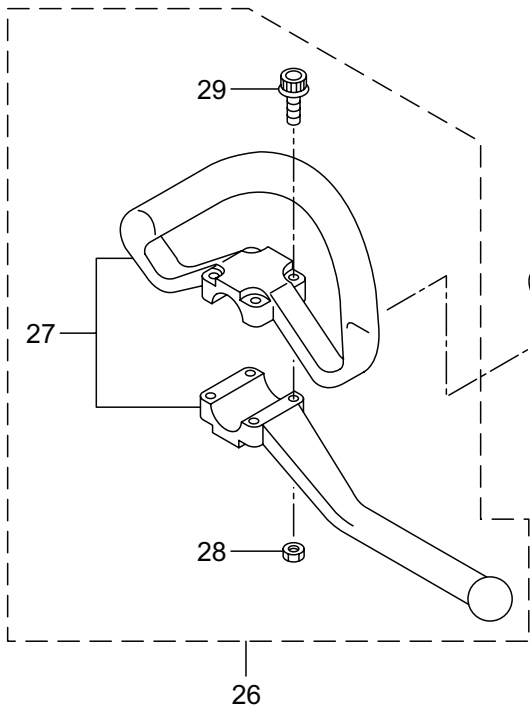

PARTS LIST

MC2630RS

CONTENTS

1. MAIN BODY	1 ~ 2
2. ENGINE	3 ~ 6
3. CARBURETOR, FUEL TANK	7 ~ 8
4. ACCESSORIES	9 ~ 10

2016. 12.

MARUYAMA

P/N 524179-2

1. MC2630RS
MAIN BODY

Ref. No.	Part No.	Part Name	Q'ty	Remarks
1-1	364566	MC2630RS	1	
1-2	215512	Clutch Case Ass'y	1	Incl.3-9
1-3	214592	Bearing Case	1	
1-4	214161	Bearing	2	#6000ZZ
1-5	054676	Snap Ring	1	#26
1-6	560309	Buffer	1	
1-7	214163	Washer	1	
1-8	092033	Screw	4	M5x15
1-9	214593	Driveshaft Tube Adapter	1	
1-10	261246	Cap Screw	1	M5x25
1-11	229091	Clutch Drum	1	
1-12	236836	Driveshaft Ass'y	1	
1-13	211464	Upper Adapt	1	
1-14	236837	Driveshaft Tube	1	
1-15	215533	Hanging Bracket Ass'y	1	Incl.16
1-16	261762	Cap Screw	1	M5x14
1-17	237165	Joint Pipe Ass'y	1	Incl.18-23
1-18	237166	Joint Pipe	1	
1-19	261246	Cap Screw	1	M5x25
1-20	283139	Screw	1	M5x12
1-21	236962	Knob	1	M8x26
1-22	126990	Nut	1	M8
1-23	550131	Washer	1	M8
1-24	238126	Label	1	MC2630RS
1-25	235078	Throttle Trigger	1	
1-26	231955	Loop Handle Ass'y	1	Incl.27-29
1-27	225699	Loop Handle	1	
1-28	081027	Nut	4	M5
1-29	215608	Cap Screw	4	M5x30x16
1-30	220533	Hanging Strap Ass'y	1	Incl.31
1-31	231657	Hook	1	
1-32	261250	Cap Screw	4	M5x20

2. MC2630RS ENGINE

Ref. No.	Part No.	Part Name	Q'ty	Remarks
2-46	261256	Cap Screw	2	M4x25
2-47	288264	Spark Plug	1	BPMR8Y
2-48	267492	Lead	1	130L
2-49	282880	Wire, Lead	1	
2-50	282404	Recoil Starter Ass'y	1	Incl.51-60
2-51	282405	Recoil Ass'y	1	Incl.52-59
2-52	283411	Reel	1	
2-53	283412	Cam Plate	1	
2-54	280930	Spring	1	
2-55	280931	Spiral Spring	1	
2-56	267213	Screw	1	
2-57	280932	Starter Rope Ass'y	1	Incl.58,59
2-58	280933	Starter Rope	1	
2-59	267219	Starter Grip	1	
2-60	280934	Starter Pawl Ass'y	1	
2-61	280489	Screw	2	M4x20
2-62	269833	Screw	1	M4x16
2-63	276330	Label	1	
2-64	284587	Label	1	
2-65	286122	Label	1	MARUYAMA