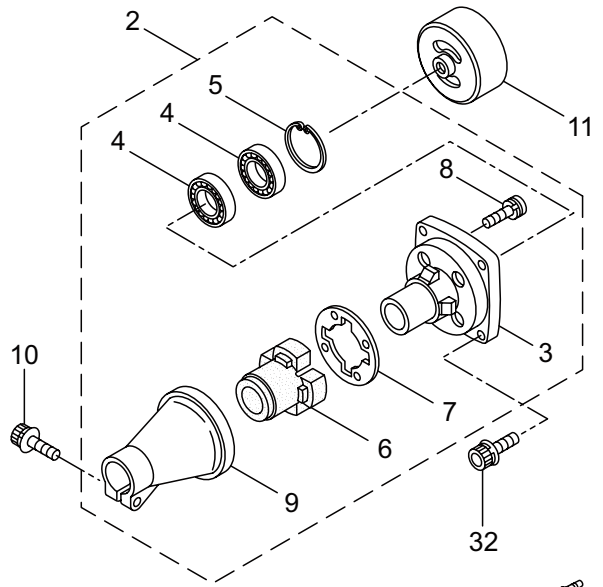

PARTS LIST

MC2630RS

CONTENTS

1. MAIN BODY	1 ~ 2
2. ENGINE	3 ~ 6
3. CARBURETOR, FUEL TANK	7 ~ 8
4. ACCESSORIES	9 ~ 10

2016. 12.

MARUYAMA

P/N 524179-2

1. MC2630RS
MAIN BODY

Ref. No.	Part No.	Part Name	Q'ty	Remarks
1-1	364566	MC2630RS	1	
1-2	215512	Clutch Case Ass'y	1	Incl.3-9
1-3	214592	Bearing Case	1	
1-4	214161	Bearing	2	#6000ZZ
1-5	054676	Snap Ring	1	#26
1-6	560309	Buffer	1	
1-7	214163	Washer	1	
1-8	092033	Screw	4	M5x15
1-9	214593	Driveshaft Tube Adapter	1	
1-10	261246	Cap Screw	1	M5x25
1-11	229091	Clutch Drum	1	
1-12	236836	Driveshaft Ass'y	1	
1-13	211464	Upper Adapt	1	
1-14	236837	Driveshaft Tube	1	
1-15	215533	Hanging Bracket Ass'y	1	Incl.16
1-16	261762	Cap Screw	1	M5x14
1-17	237165	Joint Pipe Ass'y	1	Incl.18-23
1-18	237166	Joint Pipe	1	
1-19	261246	Cap Screw	1	M5x25
1-20	283139	Screw	1	M5x12
1-21	236962	Knob	1	M8x26
1-22	126990	Nut	1	M8
1-23	550131	Washer	1	M8
1-24	238126	Label	1	MC2630RS
1-25	235078	Throttle Trigger	1	
1-26	231955	Loop Handle Ass'y	1	Incl.27-29
1-27	225699	Loop Handle	1	
1-28	081027	Nut	4	M5
1-29	215608	Cap Screw	4	M5x30x16
1-30	220533	Hanging Strap Ass'y	1	Incl.31
1-31	231657	Hook	1	
1-32	261250	Cap Screw	4	M5x20

2. MC2630RS ENGINE

Ref. No.	Part No.	Part Name	Q'ty	Remarks
2-46	261256	Cap Screw	2	M4x25
2-47	288264	Spark Plug	1	BPMR8Y
2-48	267492	Lead	1	130L
2-49	282880	Wire, Lead	1	
2-50	282404	Recoil Starter Ass'y	1	Incl.51-60
2-51	282405	Recoil Ass'y	1	Incl.52-59
2-52	283411	Reel	1	
2-53	283412	Cam Plate	1	
2-54	280930	Spring	1	
2-55	280931	Spiral Spring	1	
2-56	267213	Screw	1	
2-57	280932	Starter Rope Ass'y	1	Incl.58,59
2-58	280933	Starter Rope	1	
2-59	267219	Starter Grip	1	
2-60	280934	Starter Pawl Ass'y	1	
2-61	280489	Screw	2	M4x20
2-62	269833	Screw	1	M4x16
2-63	276330	Label	1	
2-64	284587	Label	1	
2-65	286122	Label	1	MARUYAMA