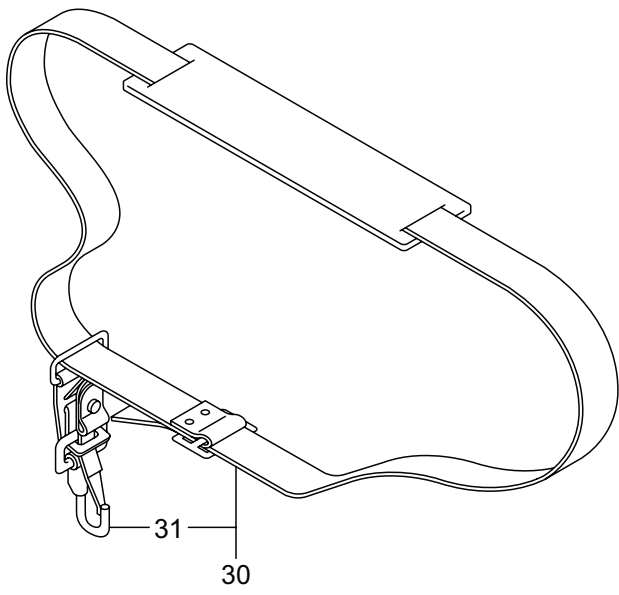

PARTS LIST

MC2630RS

CONTENTS

1. MAIN BODY	1 ~ 2
2. ENGINE	3 ~ 6
3. CARBURETOR, FUEL TANK	7 ~ 8
4. ACCESSORIES	9 ~ 10

2016. 12.

MARUYAMA

P/N 524179-2

1. MC2630RS
MAIN BODY

Ref. No.	Part No.	Part Name	Q'ty	Remarks
1-1	364566	MC2630RS	1	
1-2	215512	Clutch Case Ass'y	1	Incl.3-9
1-3	214592	Bearing Case	1	
1-4	214161	Bearing	2	#6000ZZ
1-5	054676	Snap Ring	1	#26
1-6	560309	Buffer	1	
1-7	214163	Washer	1	
1-8	092033	Screw	4	M5x15
1-9	214593	Driveshaft Tube Adapter	1	
1-10	261246	Cap Screw	1	M5x25
1-11	229091	Clutch Drum	1	
1-12	236836	Driveshaft Ass'y	1	
1-13	211464	Upper Adapt	1	
1-14	236837	Driveshaft Tube	1	
1-15	215533	Hanging Bracket Ass'y	1	Incl.16
1-16	261762	Cap Screw	1	M5x14
1-17	237165	Joint Pipe Ass'y	1	Incl.18-23
1-18	237166	Joint Pipe	1	
1-19	261246	Cap Screw	1	M5x25
1-20	283139	Screw	1	M5x12
1-21	236962	Knob	1	M8x26
1-22	126990	Nut	1	M8
1-23	550131	Washer	1	M8
1-24	238126	Label	1	MC2630RS
1-25	235078	Throttle Trigger	1	
1-26	231955	Loop Handle Ass'y	1	Incl.27-29
1-27	225699	Loop Handle	1	
1-28	081027	Nut	4	M5
1-29	215608	Cap Screw	4	M5x30x16
1-30	220533	Hanging Strap Ass'y	1	Incl.31
1-31	231657	Hook	1	
1-32	261250	Cap Screw	4	M5x20

2. MC2630RS ENGINE

Ref. No.	Part No.	Part Name	Q'ty	Remarks
2-46	261256	Cap Screw	2	M4x25
2-47	288264	Spark Plug	1	BPMR8Y
2-48	267492	Lead	1	130L
2-49	282880	Wire, Lead	1	
2-50	282404	Recoil Starter Ass'y	1	Incl.51-60
2-51	282405	Recoil Ass'y	1	Incl.52-59
2-52	283411	Reel	1	
2-53	283412	Cam Plate	1	
2-54	280930	Spring	1	
2-55	280931	Spiral Spring	1	
2-56	267213	Screw	1	
2-57	280932	Starter Rope Ass'y	1	Incl.58,59
2-58	280933	Starter Rope	1	
2-59	267219	Starter Grip	1	
2-60	280934	Starter Pawl Ass'y	1	
2-61	280489	Screw	2	M4x20
2-62	269833	Screw	1	M4x16
2-63	276330	Label	1	
2-64	284587	Label	1	
2-65	286122	Label	1	MARUYAMA