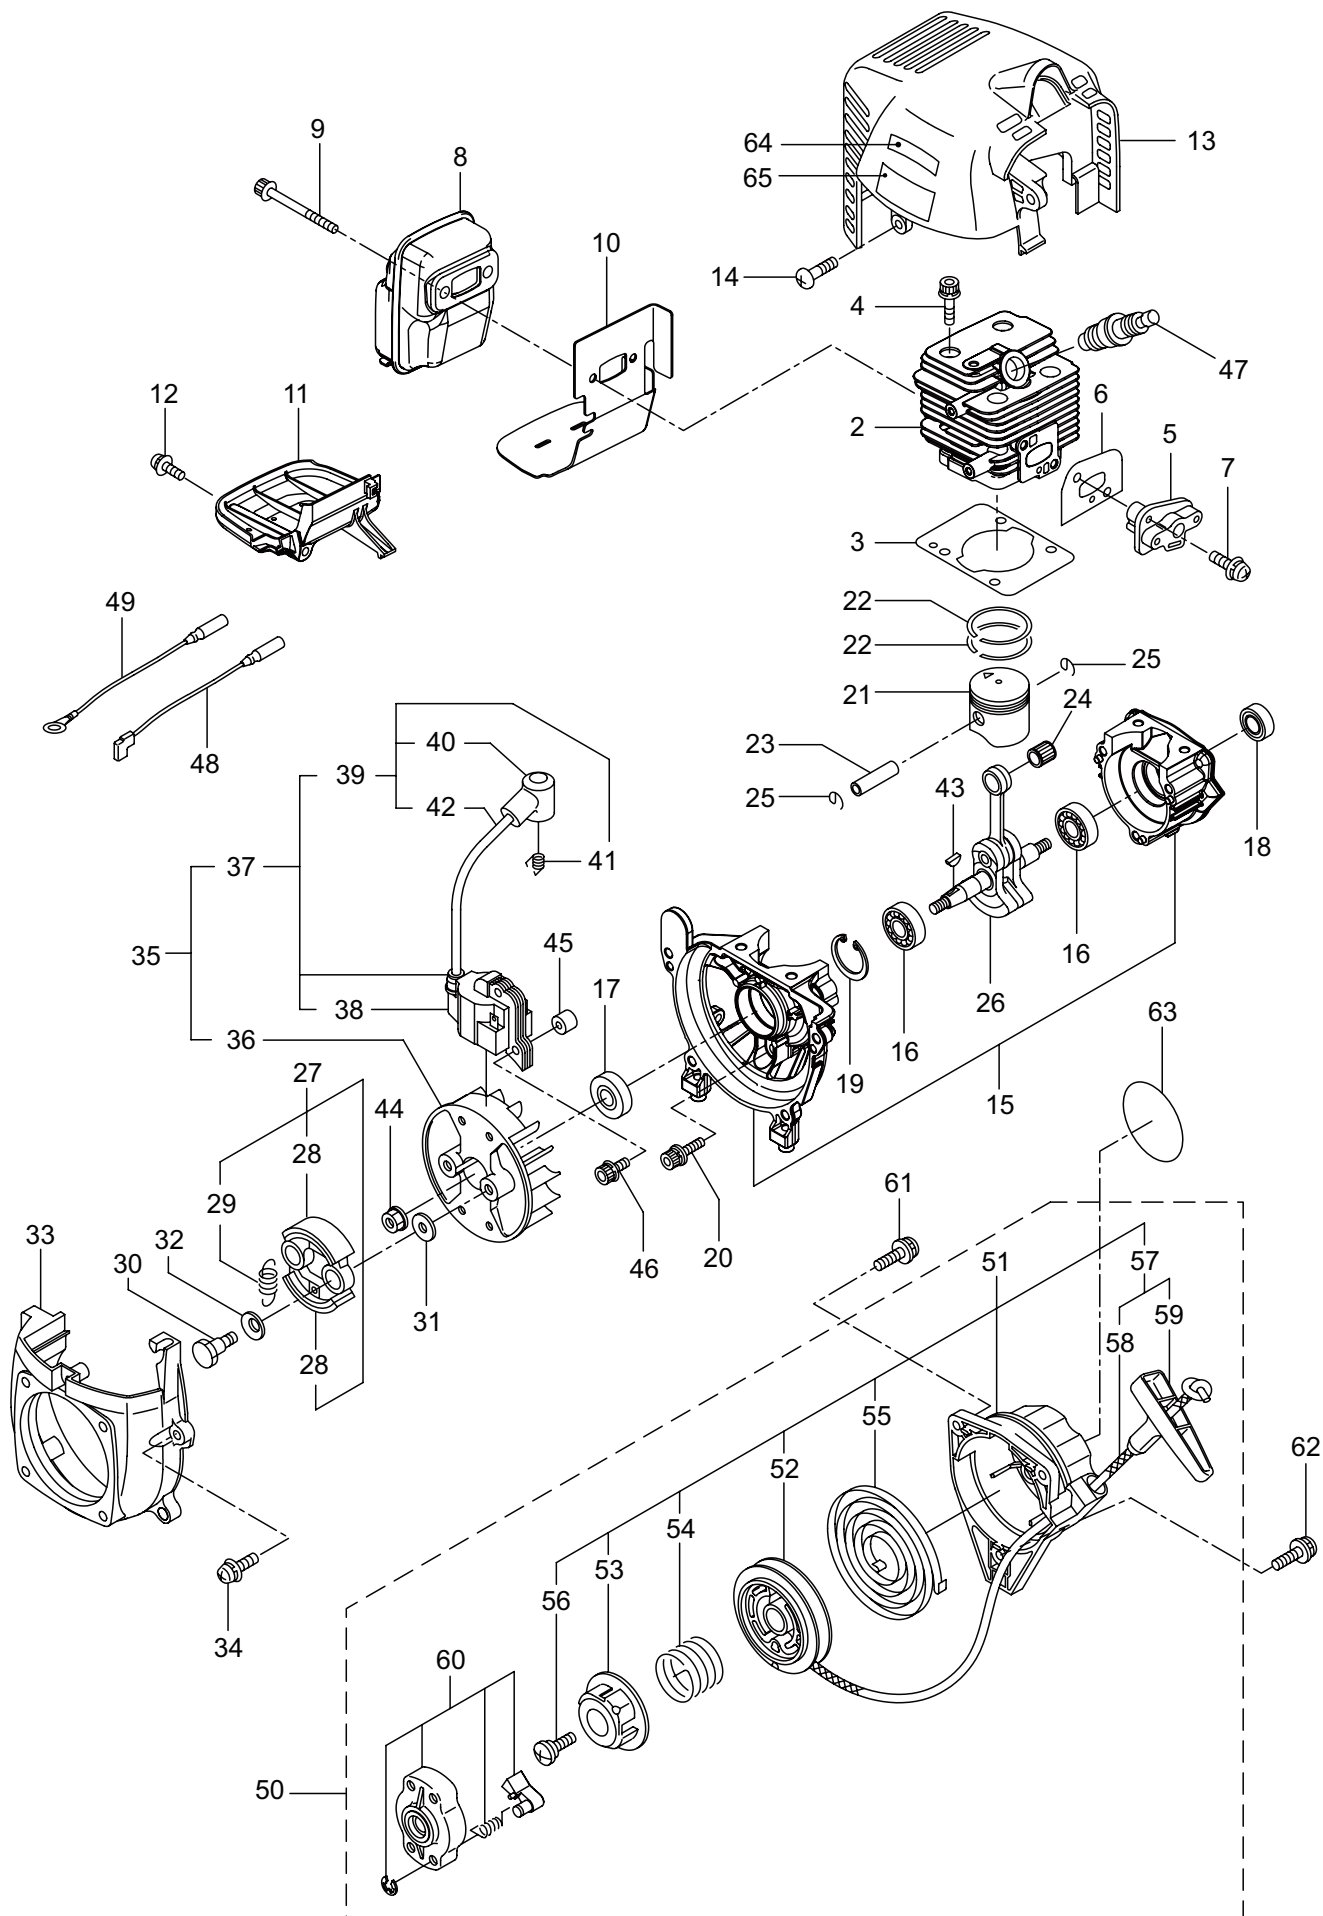

2. MC2630RS ENGINE

Ref. No.	Part No.	Part Name	Q'ty	Remarks
2-1	859841	Engine	1	EE262/02
2-2	273153	Cylinder	1	
2-3	282330	Gasket	1	
2-4	261250	Cap Screw	4	M5x20
2-5	282579	Insulator	1	
2-6	267049	Gasket	1	
2-7	269826	Screw	2	M5x25
2-8	276315	Muffler Ass'y	1	
2-9	266402	Cap Screw	2	M5x55
2-10	273147	Gasket	1	
2-11	273618	Under Cover	1	
2-12	269827	Screw	1	M5x16
2-13	276319	Top Cover	1	
2-14	280144	Tapping Screw	1	
2-15	273673	Crankcase	1	
2-16	280488	Bearing	2	PPL 6001
2-17	261492	Oil Seal	1	ISCD12287
2-18	261386	Oil Seal	1	ISCD12227
2-19	055185	Snap Ring	1	#28
2-20	261612	Cap Screw	3	M5x30
2-21	273155	Piston	1	
2-22	261496	Piston Ring	2	(2)Required
2-23	261497	Piston Pin	1	
2-24	261037	Bearing,Needle	1	KBK8x11x11.8x1
2-25	261576	Clip,Piston	2	
2-26	282323	Crankshaft/Conn.Rod Ass'y	1	
2-27	269168	Clutch Ass'y	1	Incl.28,29
2-28	269169	Clutch Shoe	2	(2)required
2-29	269173	Spring, Clutch	1	
2-30	269647	Clutch Bolt	2	
2-31	269175	Washer	2	6.1x15x1.6
2-32	261777	Wave Washer	2	
2-33	283386	Fan Cover	1	
2-34	269831	Screw	4	M5x20
2-35	282692	Magneto Ass'y	1	Incl.36-42
2-36	261356	Rotor/Fan	1	
2-37	282693	Ignition Coil Ass'y	1	Incl.38-42
2-38	267401	Coil	1	
2-39	282694	Spark Plug Wire Ass'y	1	Incl.40-42
2-40	261074	Plug Boot	1	
2-41	261075	Connector	1	
2-42	282695	Spark Plug Wire	1	
2-43	261076	Woodruff Key	1	3x10
2-44	261417	Nut,Rotor	1	M8
2-45	280381	Spacer	2