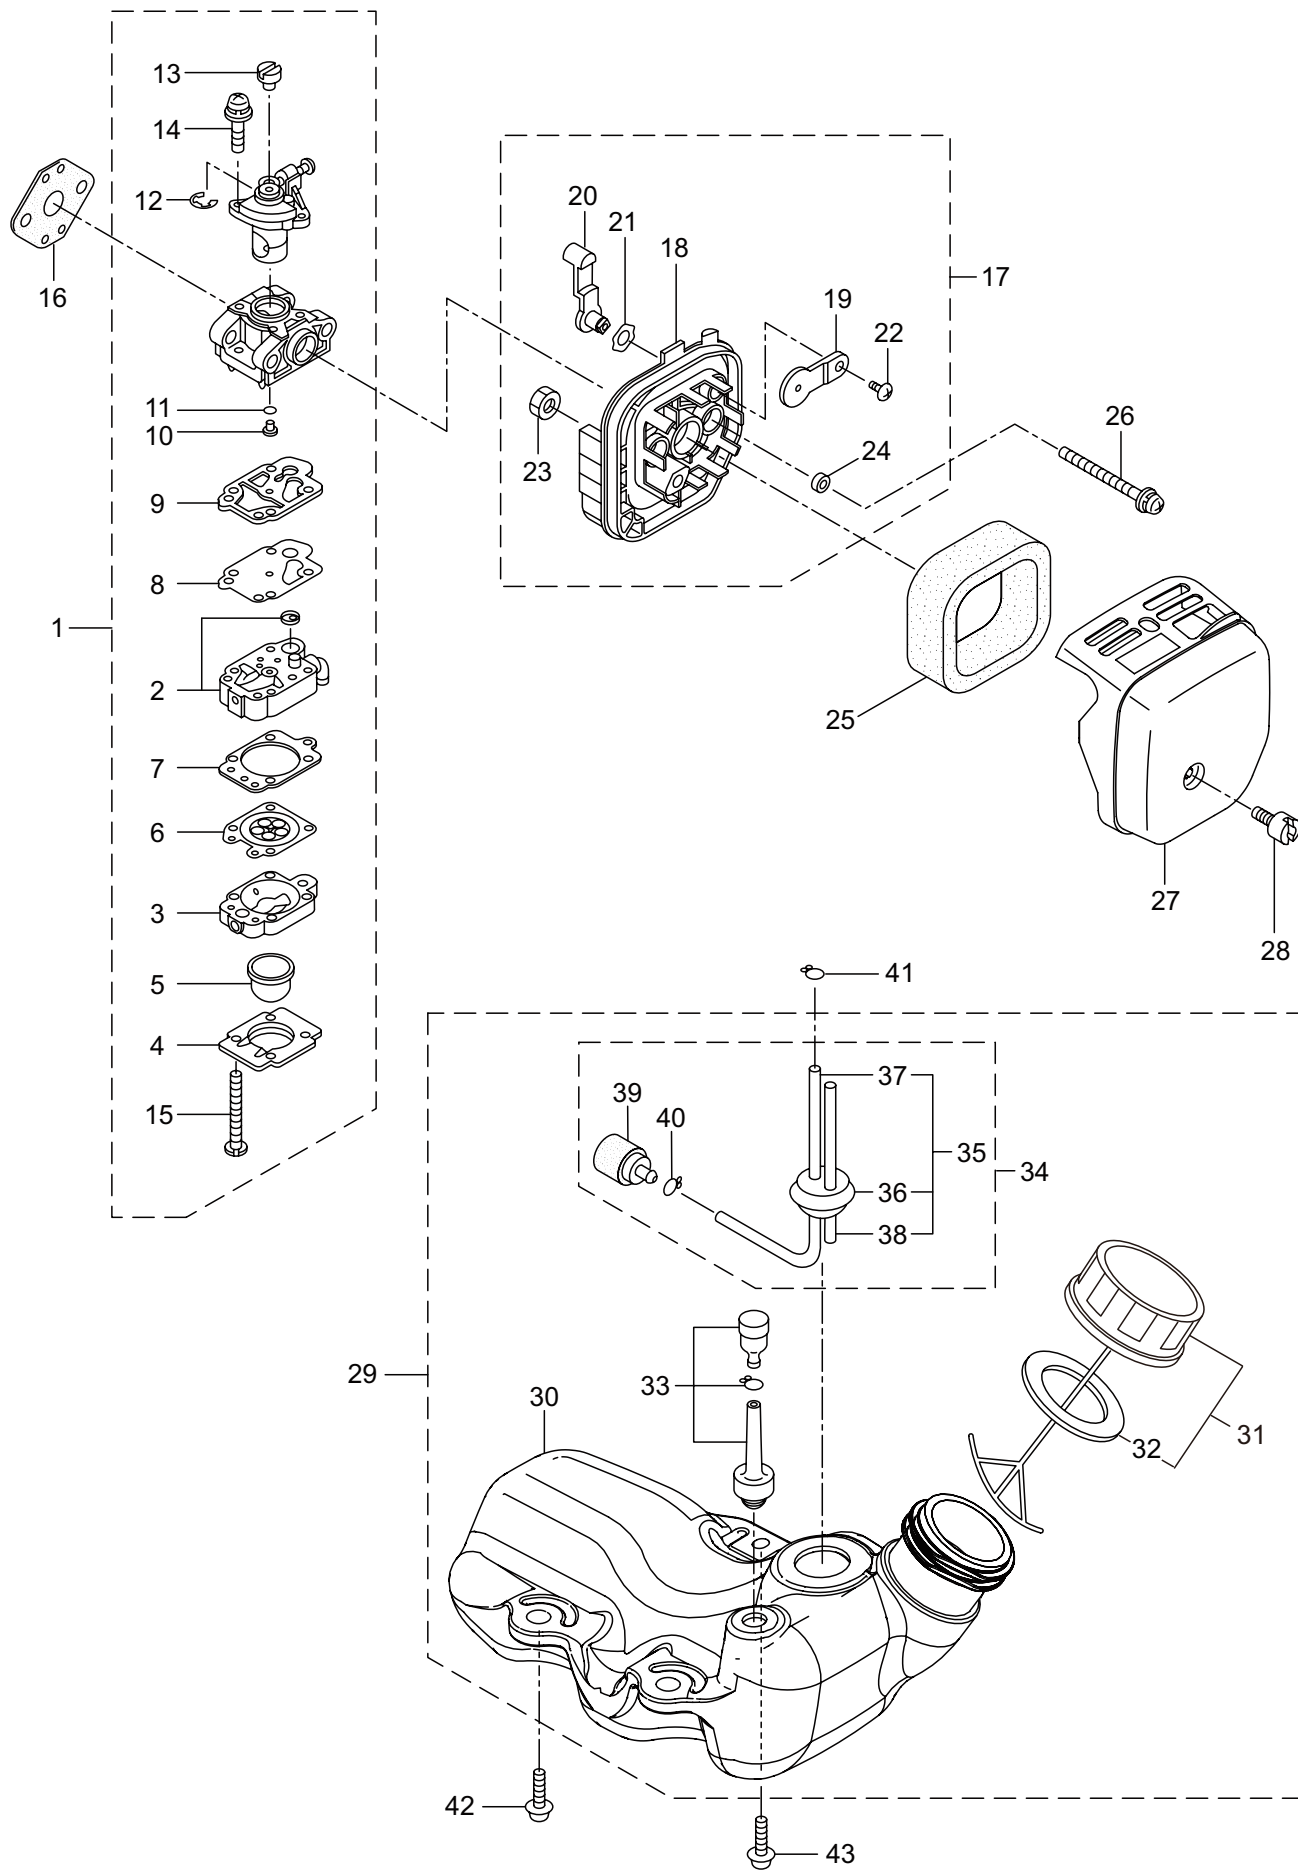

3. MC2630RS
CARBURETOR, FUEL TANK

Ref. No.	Part No.	Part Name	Q'ty	Remarks
3-1	276328	Carburetor Ass'y	1	Incl.2-15
3-2	281597	Pump Body	1	
3-3	262991	Purge Body	1	
3-4	262992	Cover Plate	1	
3-5	261874	Primer Bulb	1	
3-6	283905	Diaphragm, Meterring	1	
3-7	262993	Gasket	1	
3-8	262994	Diaphragm,Fuel Pump	1	
3-9	282576	Gasket	1	
3-10	285030	Main Jet	1	
3-11	261871	O-Ring	1	
3-12	261876	E-Ring	1	
3-13	261658	Swivel	1	
3-14	264682	Screw	2	
3-15	262996	Screw	4	
3-16	261864	Gasket	1	
3-17	289048	Case Ass'y	1	Incl.18-24
3-18	269050	Case Body	1	
3-19	289019	Valve	1	
3-20	284803	Lever	1	
3-21	284816	Washer	1	6.4x11x0.15
3-22	269032	Screw	1	
3-23	126993	Nut	1	M5
3-24	269051	Sleeve	2	
3-25	269030	Element	1	
3-26	281777	Screw	2	M5x55
3-27	269580	Cleaner Cover	1	
3-28	269031	Screw	1	M5x12
3-29	276310	Fuel Tank Ass'y	1	Incl.30-40
3-30	273467	Fuel Tank	1	
3-31	275306	Fuel Tank Cap Ass'y	1	Incl.41
3-32	274875	Gasket	1	
3-33	261696	Breather Ass'y	1	
3-34	265752	Fuel Pipe Pick-up Ass'y	1	Incl.35-40
3-35	264031	Fuel Pipe Ass'y	1	Incl.36-38
3-36	261115	Grommet	1	
3-37	261690	Fuel Pipe	1	160L
3-38	263038	Return Pipe	1	3x6x85L
3-39	264653	Filter Ass'y	1	
3-40	261117	Clip	1	
3-41	261117	Clip	1	
3-42	269828	Screw	2	M5x16
3-43	281208	Screw	1	M5x16