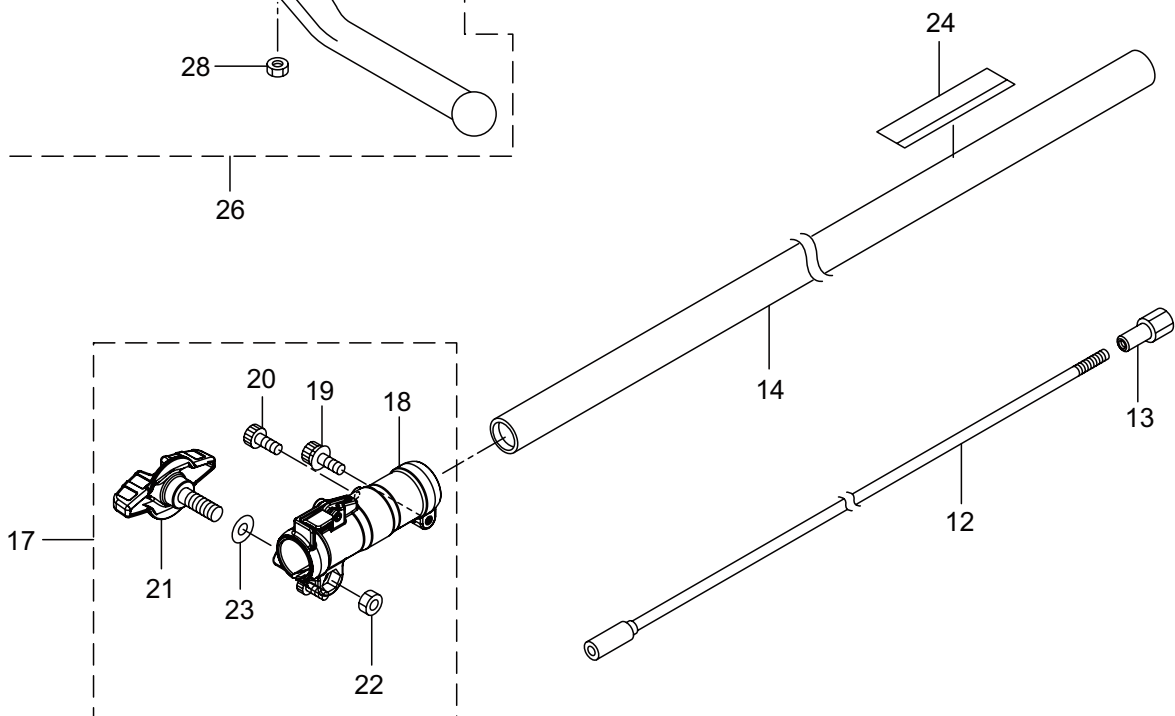

PARTS LIST

MC2630RS

CONTENTS

1. MAIN BODY	1 ~ 2
2. ENGINE	3 ~ 6
3. CARBURETOR, FUEL TANK	7 ~ 8
4. ACCESSORIES	9 ~ 10

2016. 12.

MARUYAMA

P/N 524179-2

1. MC2630RS
MAIN BODY

Ref. No.	Part No.	Part Name	Q'ty	Remarks
1-1	364566	MC2630RS	1	
1-2	215512	Clutch Case Ass'y	1	Incl.3-9
1-3	214592	Bearing Case	1	
1-4	214161	Bearing	2	#6000ZZ
1-5	054676	Snap Ring	1	#26
1-6	560309	Buffer	1	
1-7	214163	Washer	1	
1-8	092033	Screw	4	M5x15
1-9	214593	Driveshaft Tube Adapter	1	
1-10	261246	Cap Screw	1	M5x25
1-11	229091	Clutch Drum	1	
1-12	236836	Driveshaft Ass'y	1	
1-13	211464	Upper Adapt	1	
1-14	236837	Driveshaft Tube	1	
1-15	215533	Hanging Bracket Ass'y	1	Incl.16
1-16	261762	Cap Screw	1	M5x14
1-17	237165	Joint Pipe Ass'y	1	Incl.18-23
1-18	237166	Joint Pipe	1	
1-19	261246	Cap Screw	1	M5x25
1-20	283139	Screw	1	M5x12
1-21	236962	Knob	1	M8x26
1-22	126990	Nut	1	M8
1-23	550131	Washer	1	M8
1-24	238126	Label	1	MC2630RS
1-25	235078	Throttle Trigger	1	
1-26	231955	Loop Handle Ass'y	1	Incl.27-29
1-27	225699	Loop Handle	1	
1-28	081027	Nut	4	M5
1-29	215608	Cap Screw	4	M5x30x16
1-30	220533	Hanging Strap Ass'y	1	Incl.31
1-31	231657	Hook	1	
1-32	261250	Cap Screw	4	M5x20

2. MC2630RS ENGINE

Ref. No.	Part No.	Part Name	Q'ty	Remarks
2-46	261256	Cap Screw	2	M4x25
2-47	288264	Spark Plug	1	BPMR8Y
2-48	267492	Lead	1	130L
2-49	282880	Wire, Lead	1	
2-50	282404	Recoil Starter Ass'y	1	Incl.51-60
2-51	282405	Recoil Ass'y	1	Incl.52-59
2-52	283411	Reel	1	
2-53	283412	Cam Plate	1	
2-54	280930	Spring	1	
2-55	280931	Spiral Spring	1	
2-56	267213	Screw	1	
2-57	280932	Starter Rope Ass'y	1	Incl.58,59
2-58	280933	Starter Rope	1	
2-59	267219	Starter Grip	1	
2-60	280934	Starter Pawl Ass'y	1	
2-61	280489	Screw	2	M4x20
2-62	269833	Screw	1	M4x16
2-63	276330	Label	1	
2-64	284587	Label	1	
2-65	286122	Label	1	MARUYAMA