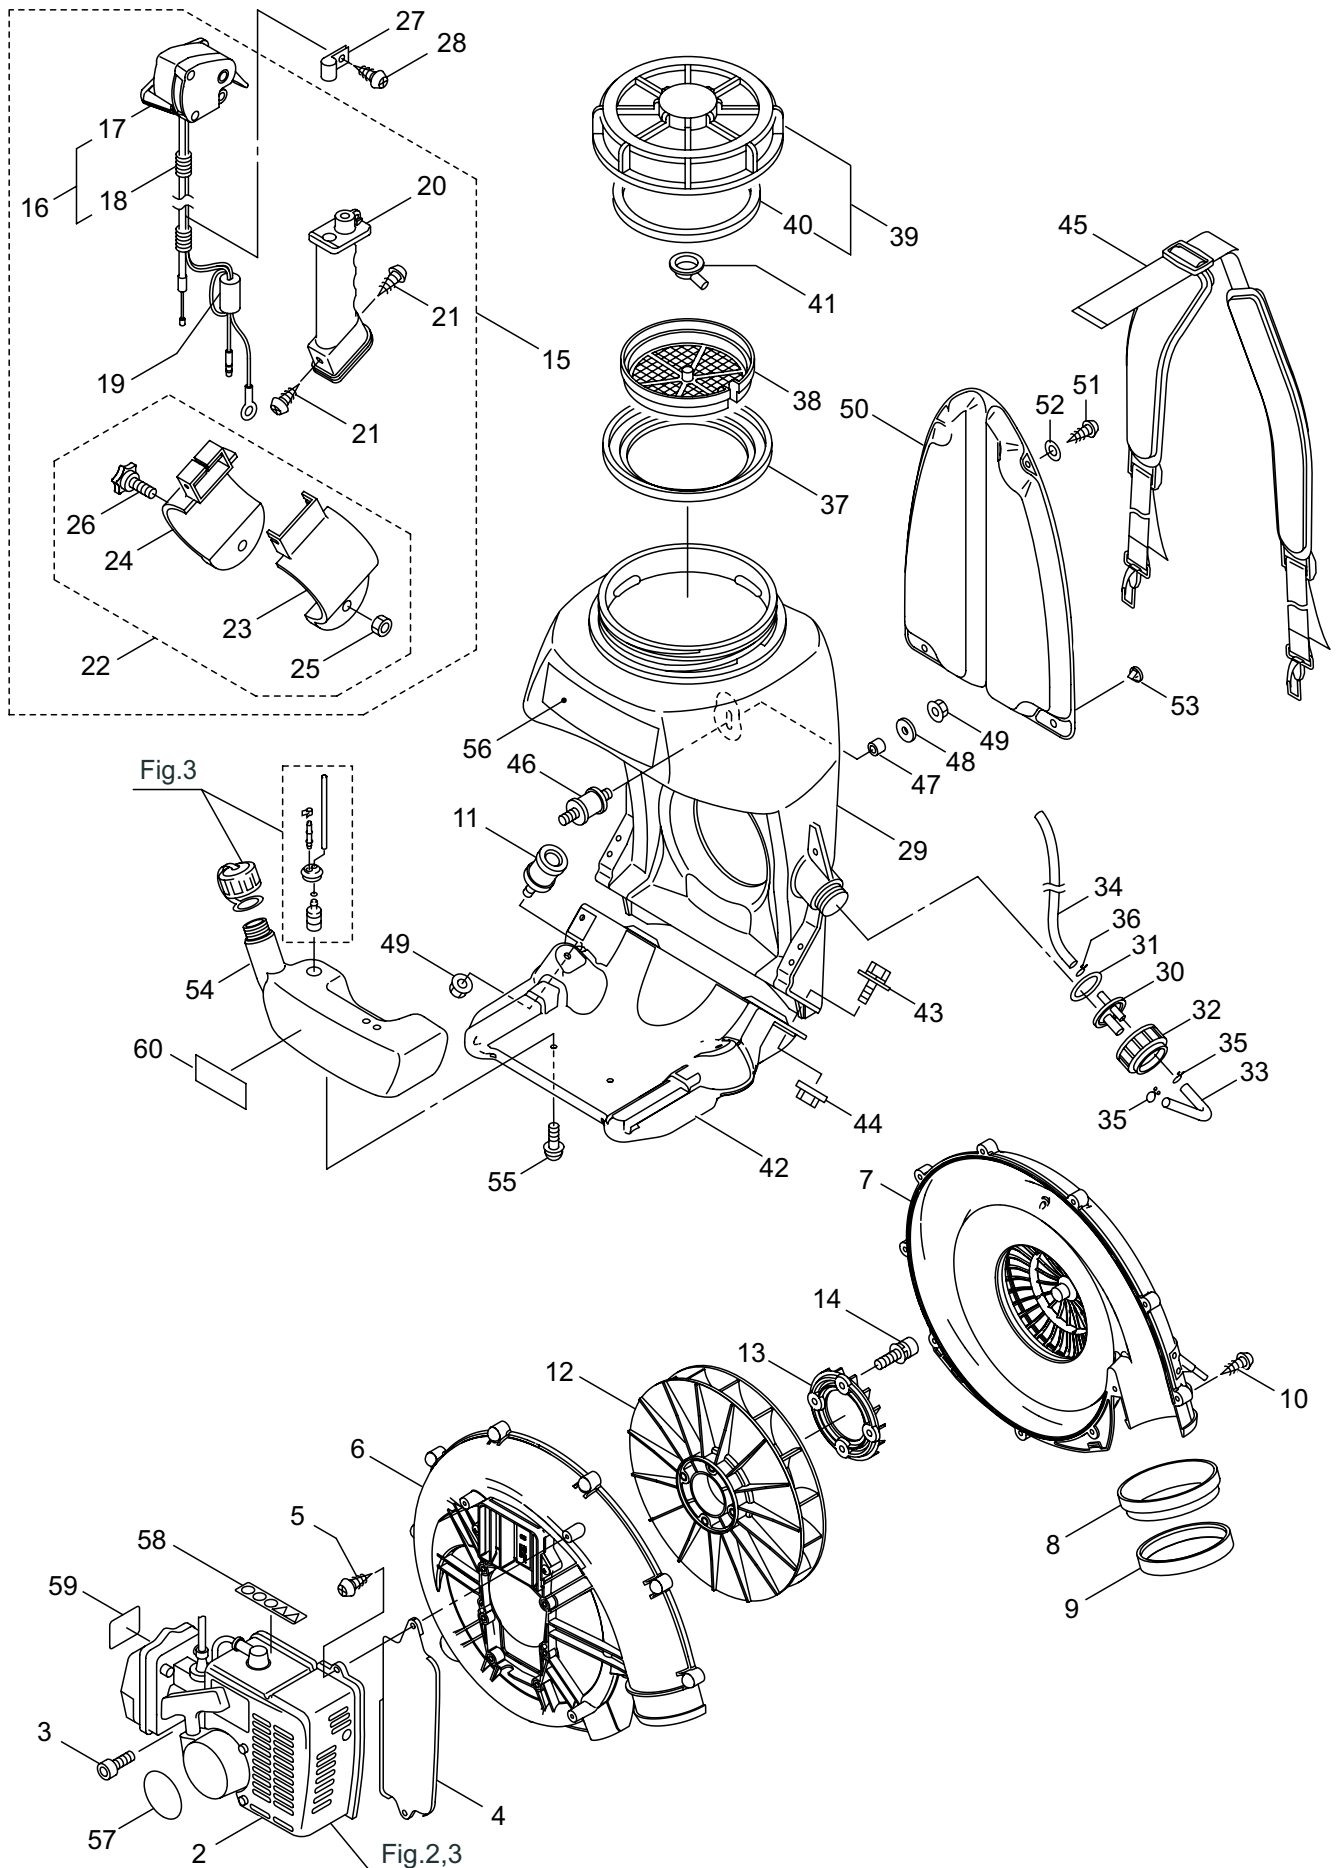

PARTS LIST

MD181DX

CONTENTS

1. FRAME & BLOWER	1 ~ 4
2. ENGINE (Cylinder, Crankcase)	5 ~ 8
3. ENGINE (Carburetor, Air Filter)	9 ~ 12
4. ACCESSORIES	13 ~ 14
5. OPTIONAL PARTS	15 ~ 16

2015. 04.

MARUYAMA

P/N 524074

1. MD181DX
 FRAME & BLOWER

Ref. No.	Part No.	Part Name	Q'ty	Remarks
1-1	352795	MD181DX	1	
1-2	274484	Engine	1	TK065D-KG23
1-3	128142	Bolt	6	M6x30
1-4	125404	Gasket	1	
1-5	127295	Screw	3	M5x16(P-type)
1-6	125405	Fan Case (Engine Side)	1	
1-7	127718	Fan Case (Frame Side)	1	
1-8	119160	Collar	1	
1-9	119161	Rubber Band	1	
1-10	130420	Tapping Screw	10	M5x25
1-11	120615	Buffer	2	
1-12	128908	Fan	1	
1-13	128910	Ring	1	
1-14	128911	Bolt	4	M6x40
1-15	126327	Throttle Ass'y	1	Incl.16-26
1-16	126729	Throttle Ass'y	1	Incl.17,18
1-17	125756	Throttle	1	
1-18	126734	Throttle Wire Ass'y	1	
1-19	129845	Ferrite Core	1	
1-20	118811	Grip	1	
1-21	127297	Screw	2	M5x20
1-22	122609	Band	1	Incl.23-26
1-23	122414	Holder, (A)	1	
1-24	122416	Holder, (B)	1	
1-25	127298	Nut	1	M6
1-26	127299	Knob Bolt	1	M6x30
1-27	126049	Clamp	1	
1-28	127300	Screw	1	M5x18
1-29	127723	Chemical Tank	1	
1-30	127729	Joint	1	
1-31	108629	Packing	1	
1-32	127810	Cap	1	
1-33	127798	Hose	1	6x9x150L
1-34	127727	Hose	1	6x9x600L
1-35	112530	Hose Band	2	
1-36	125370	Hose Clamp	1	
1-37	101834	Cover	1	
1-38	131152	Strainer	1	
1-39	128351	Cap, Chemical Tank	1	Incl.40
1-40	103194	Packing	1	
1-41	101915	Inner Cap	1	
1-42	125765	Backpack Frame B	1	
1-43	127301	Bolt	4	M6x20(SM)
1-44	127228	Nut	4	M6
1-45	125432	Shoulder Strap Assembly	1	

1. MD181DX
 FRAME & BLOWER

Ref. No.	Part No.	Part Name	Q'ty	Remarks
1-46	101877	Buffer	1	
1-47	120616	Collar	1	
1-48	120617	Packing	1	
1-49	127228	Nut	3	M6
1-50	127513	Cushion Pad	1	
1-51	126758	Screw	2	M6x8
1-52	106352	Packing	2	5.5x16xt1.5
1-53	100749	Fastener	2	#7
1-54	127707	Fuel Tank	1	
1-55	125561	Screw	2	M5x14
1-56	274610	Label	1	MD181DX
1-57	130126	Label	1	
1-58	266959	Label	1	Caution
1-59	125747	Label	1	
1-60	121132	Label	1	Caution