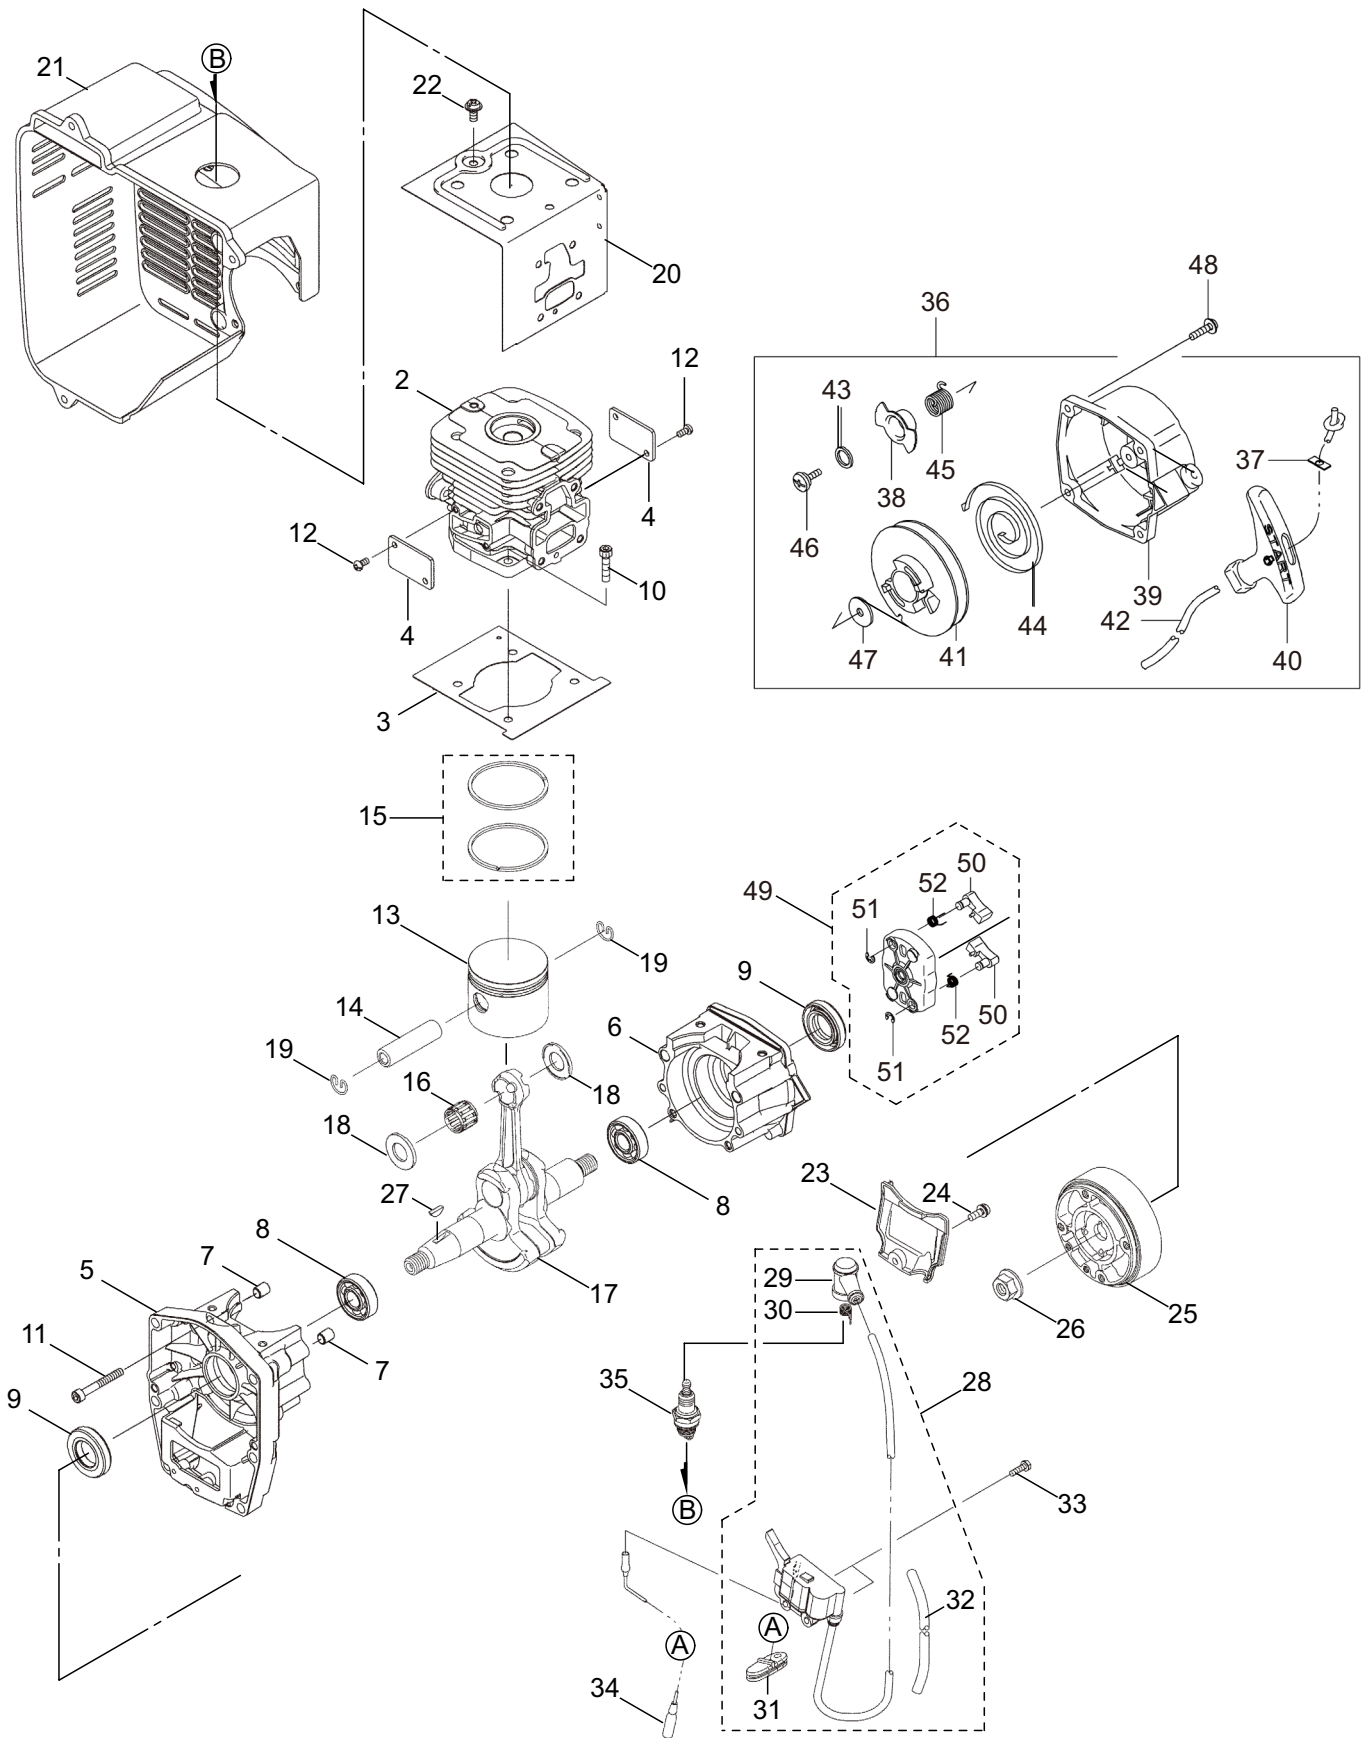

2. MD181DX ENGINE (Cylinder, Crankcase)

Ref. No.	Part No.	Part Name	Q'ty	Remarks
2-46	416177	Screw	1	
2-47	426350	Washer	1	
2-48	419588	Screw	4	
2-49	419583	Starting Pulley	1	Incl.50-52
2-50	419581	Pawl	2	
2-51	944226	Snap Ring	2	
2-52	416281	Spring	2