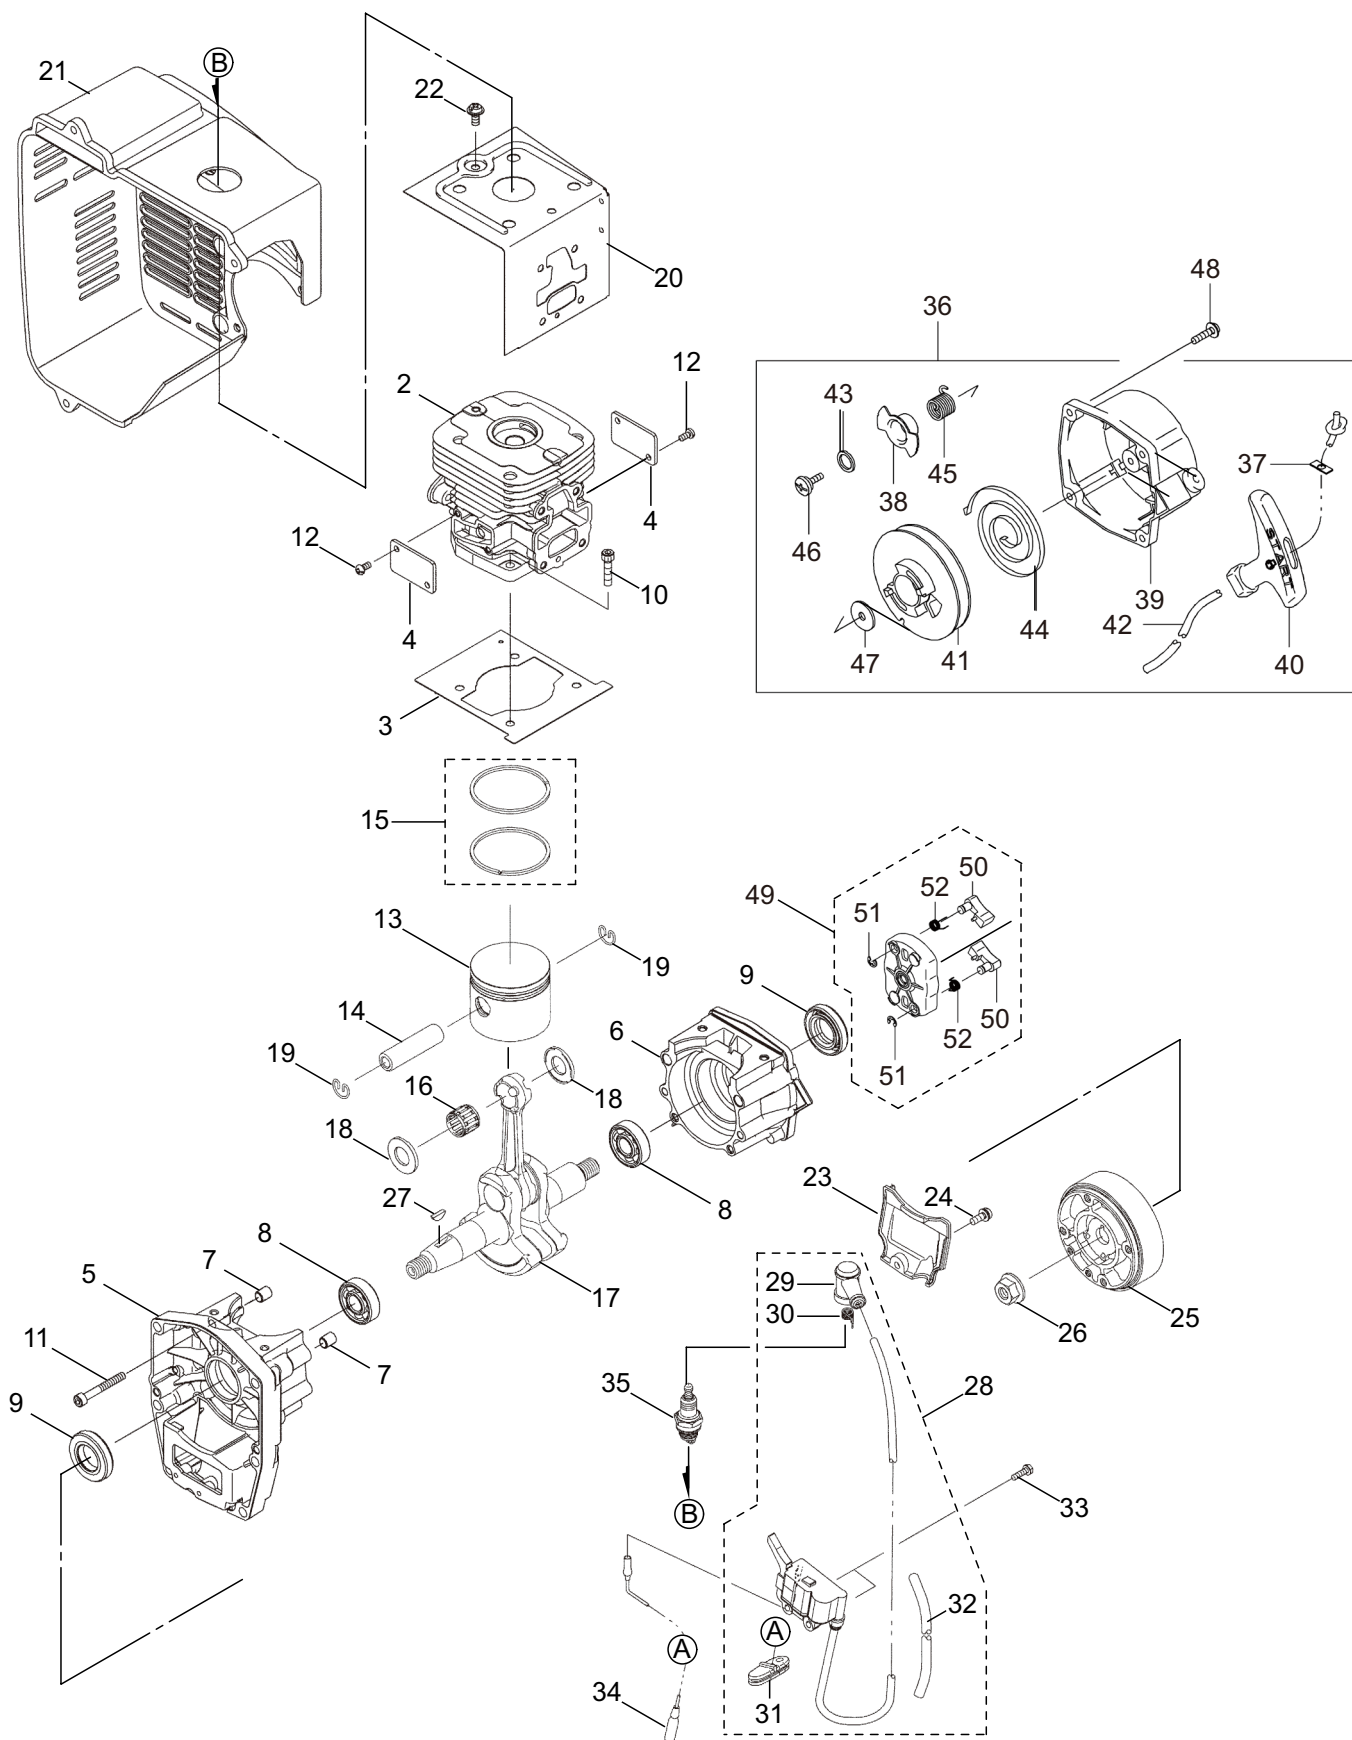

2. MD181DX ENGINE (Cylinder, Crankcase)

Ref. No.	Part No.	Part Name	Q'ty	Remarks
2-1	274484	Engine	1	TK065D-KG23
2-2	426073	Cylinder	1	
2-3	426074	Gasket	1	
2-4	426075	Plate	2	
2-5	426076	Crankcase	1	
2-6	426077	Crankcase	1	
2-7	419524	Pin	2	
2-8	426078	Bearing	2	#6303C3
2-9	419527	Oil Seal	2	
2-10	416110	Bolt, Socket	4	5x20
2-11	426079	Bolt	4	5x40
2-12	416111	Screw	4	4x8
2-13	426080	Piston	1	
2-14	649322	Piston Pin	1	
2-15	426081	Piston Ring Set	1	
2-16	649325	Bearing	1	
2-17	426082	Crankshaft Ass'y	1	
2-18	426083	Spacer	2	
2-19	419536	Snap Ring	2	
2-20	426084	Shroud	1	
2-21	426342	Shroud	1	
2-22	419543	Screw	1	5x12
2-23	426086	Cover	1	
2-24	419529	Screw	1	
2-25	426087	Flywheel	1	
2-26	419554	Nut	1	10mm
2-27	419549	Key	1	
2-28	426410	Ignition Coil Ass'y	1	Incl.29-32
2-29	426088	Spark Plug Cap	1	
2-30	426409	Tarminal	1	
2-31	426093	Grommet	1	
2-32	426094	Tube	1	
2-33	419552	Bolt	2	4x14
2-34	426091	Lead Wire	1	
2-35	426092	Spark Plug	1	BPMR7A-9
2-36	426346	Recoil Starter Ass'y	1	Incl.37-47
2-37	944502	Plate	1	
2-38	426344	Retainer	1	
2-39	426345	Starter Case	1	
2-40	998437	Grip	1	
2-41	426347	Reel	1	
2-42	419586	Rope	1	
2-43	944978	Thrust Washer	1	
2-44	426348	Spiral Spring	1	
2-45	426349	Spring	1