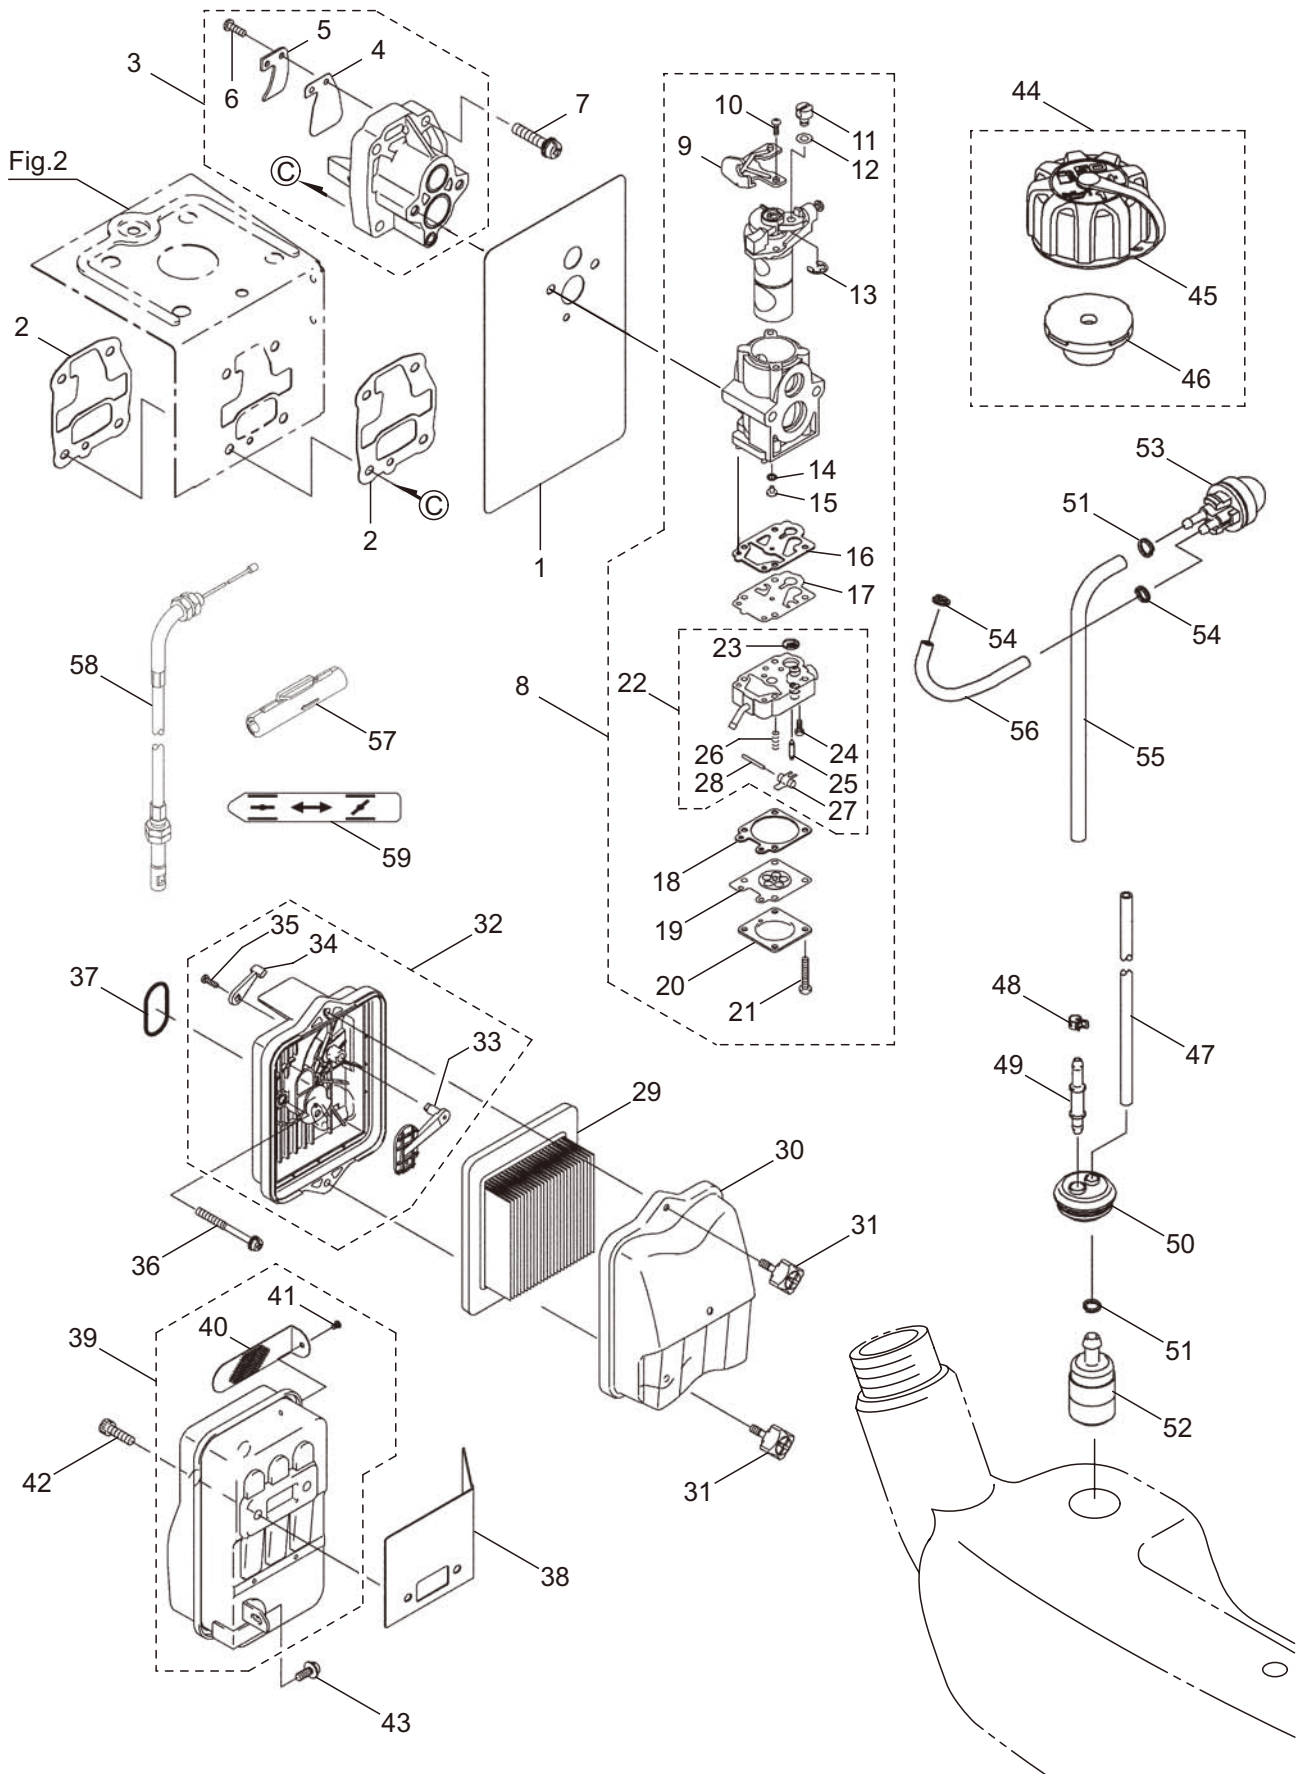

3. MD181DX ENGINE (Carburetor, Air Filter)

Ref. No.	Part No.	Part Name	Q'ty	Remarks
3-46	425442	Breather	1	
3-47	649369	Tube	1	3x5x305
3-48	944177	Clamp	1	
3-49	632199	Joint	1	
3-50	597949	Fuel Tank Grommet	1	
3-51	419579	Clamp	2	
3-52	625872	Fuel Filter	1	
3-53	415374	Priming Pump	1	
3-54	419580	Clamp	2	
3-55	415375	Tube	1	3x6x145
3-56	649368	Tube	1	2.3x5x93
3-57	419555	Case	1	
3-58	419556	Throttle Cable	1	
3-59	419590	Label	1