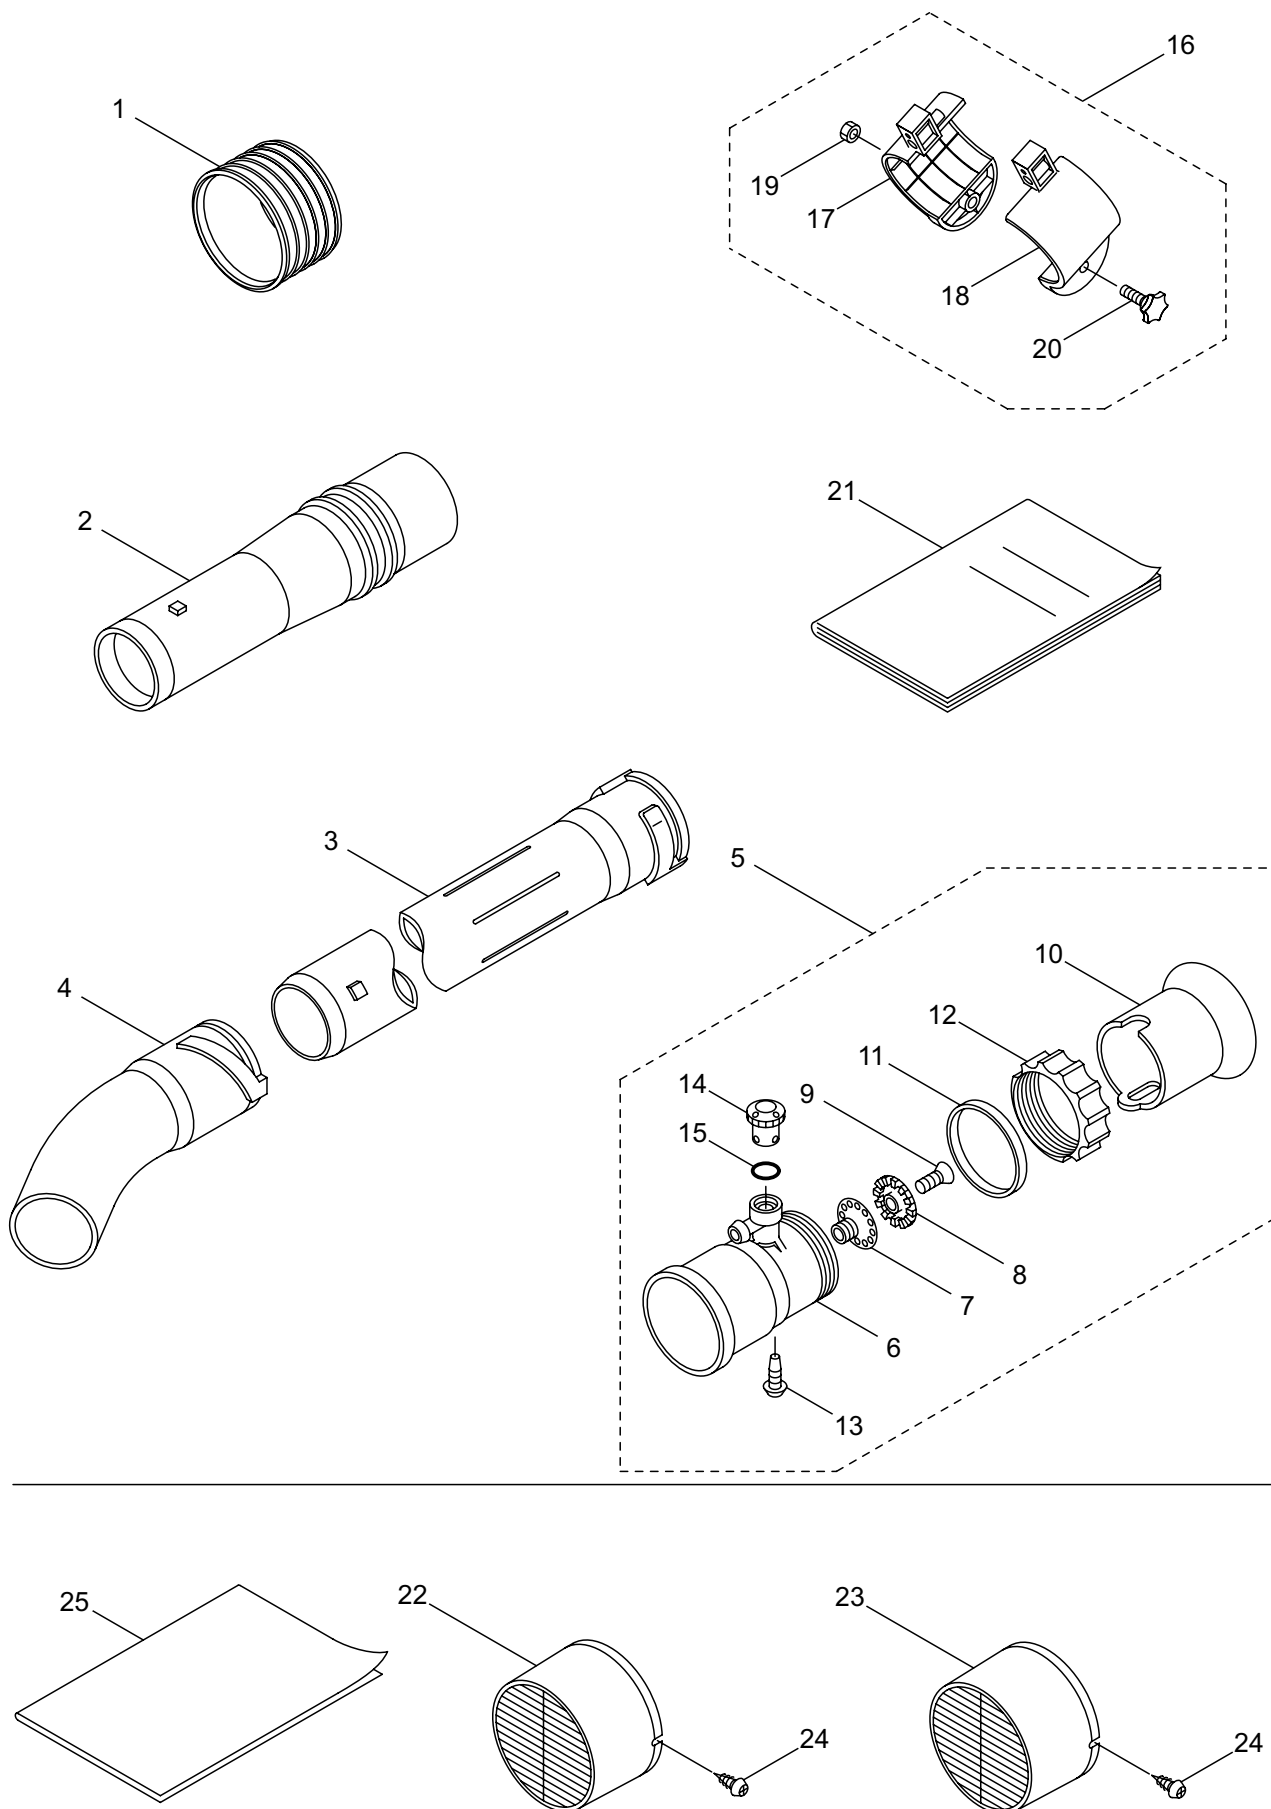

5. MD181DX
OPTIONAL PARTS

Ref. No.	Part No.	Part Name	Q'ty	Remarks
5-1	127789	Pipe Band	1	
5-2	106721	Swivel Pipe	1	
5-3	106762	Straight Pipe	1	370L
5-4	106725	Bent Pipe	1	
5-5	024412	Mist Nozzle Ass'y	1	Incl.6-15
5-6	029749	Mist Nozzle	1	
5-7	024801	Nozzle Tip	1	
5-8	024802	Nozzle Cap	1	
5-9	087499	Screw	1	M3x12
5-10	024803	Collar, Nozzle Head	1	
5-11	024800	Clamp Ring	1	
5-12	024804	Nut	1	M60x1.5
5-13	024811	Stopper	1	
5-14	024805	Cock	1	
5-15	011345	O-Ring	1	P12
5-16	125184	Band Ass'y	1	Incl.17-20
5-17	123132	Holder, (A)	1	
5-18	123134	Holder, (B)	1	
5-19	127298	Nut	1	M6
5-20	127299	Knob Bolt	1	M6x30
5-21	128898	Instruction Manual	1	
5-22	129312	Mist Slit Y	1	
5-23	129315	Mist Slit S	1	
5-24	089591	Screw	2	M3x6
5-25	129659	Assembly Procedure	1