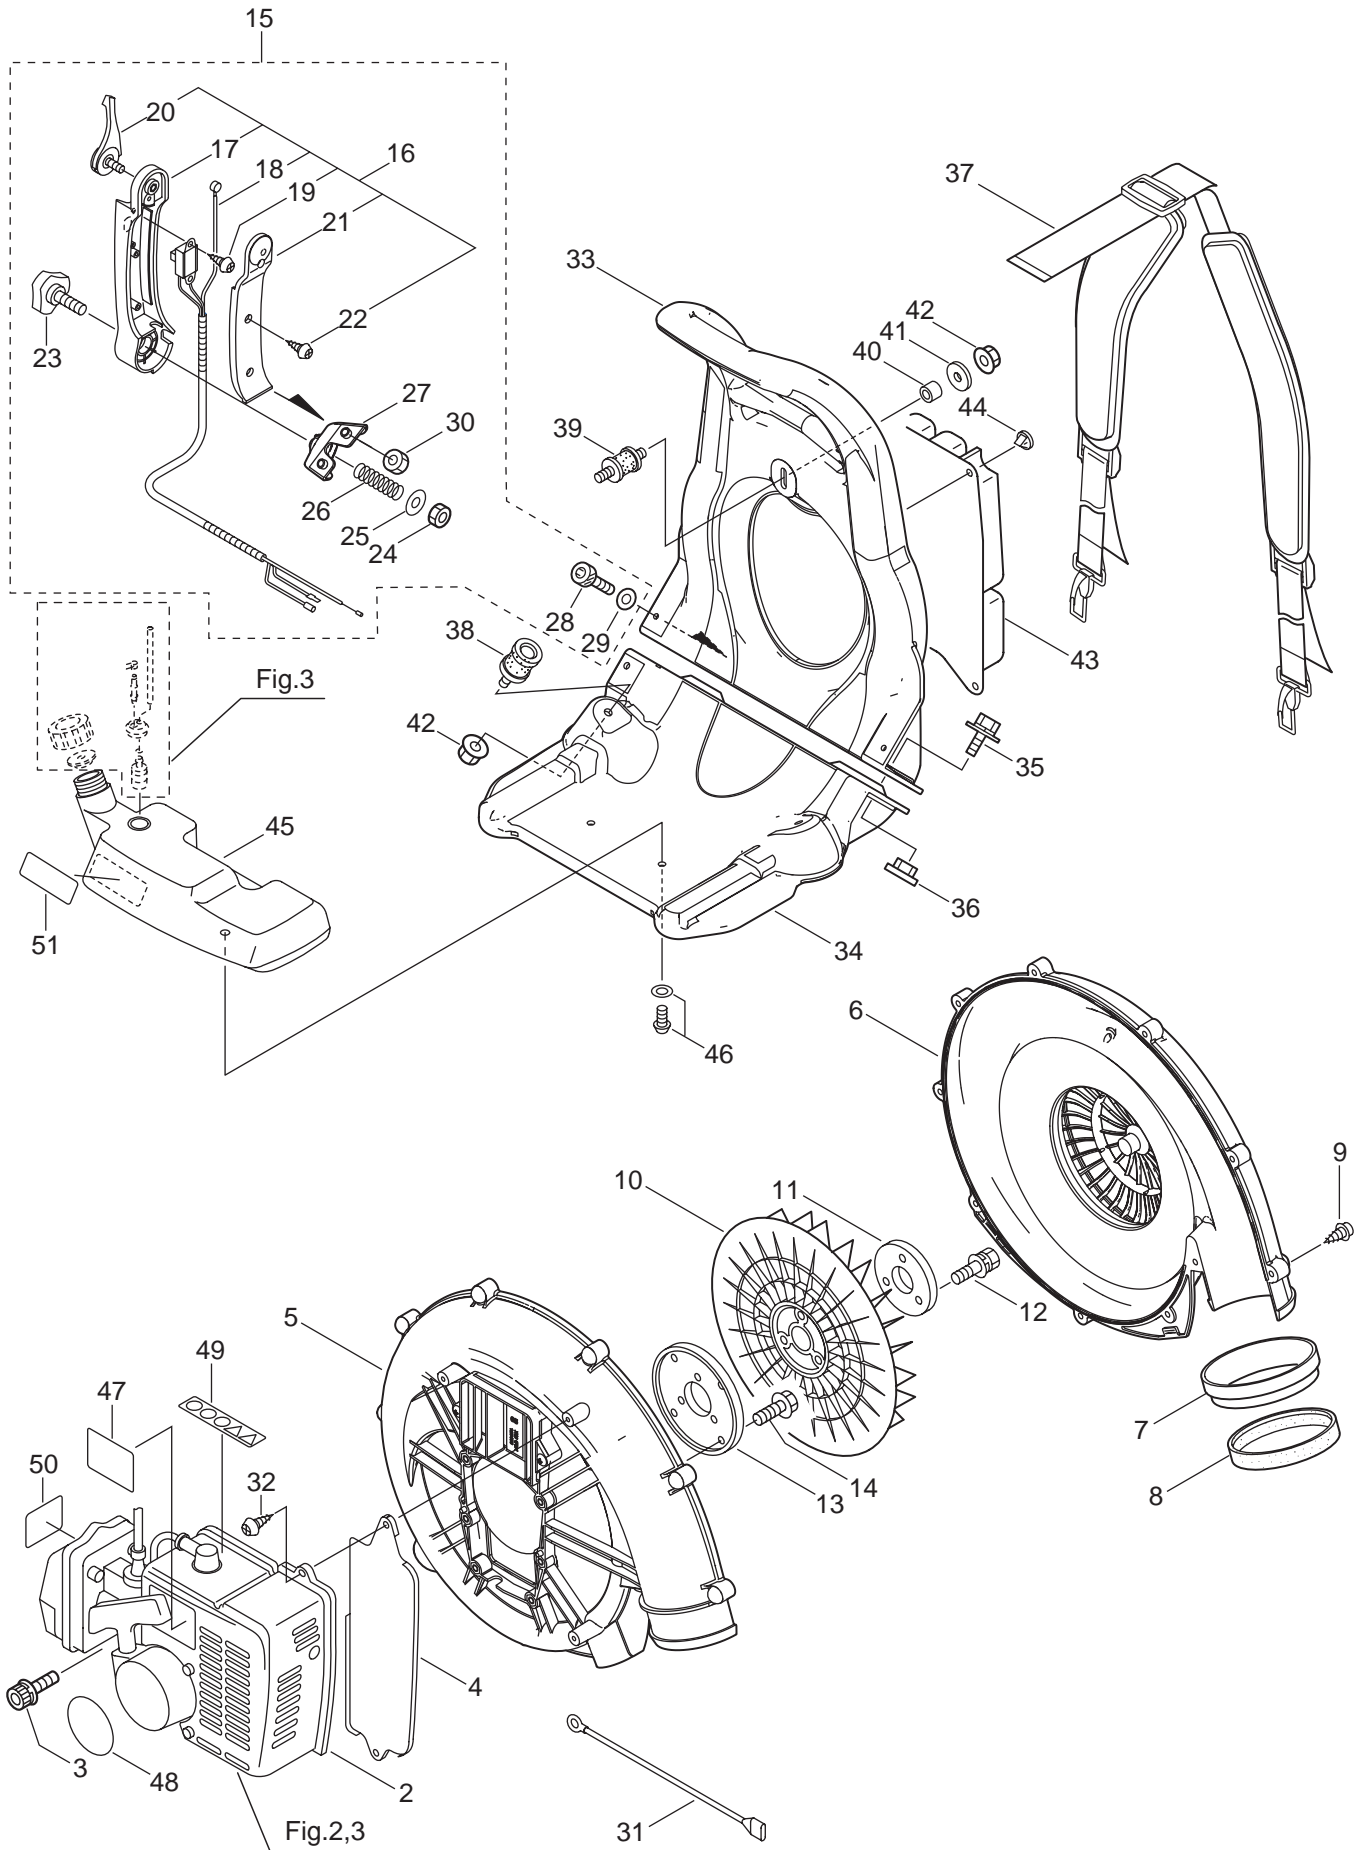

PARTS LIST

BL5100

CONTENTS

1. FRAME & BLOWER	1 ~ 4
2. ENGINE	5 ~ 8
3. CARBURETOR, FUEL TANK	9 ~ 12
4. ACCESSORIES	13 ~ 14

2005. 07.

MARUYAMA

P/N 522035

1. BL5100
 FRAME & BLOWER

Ref. No.	Part No.	Part Name	Q'ty	Remarks
1-1	395740	BL5100	1	
1-2	125623	Engine	1	TK45
1-3	125588	Bolt	4	M6X30
1-4	125624	Gasket	1	
1-5	125625	Fan Case (Engine side)	1	
1-6	125410	Fan Case (Frame side)	1	
1-7	119160	Collar	1	
1-8	119161	Rubber Band	1	
1-9	089538	Tapping Screw	10	M5X25
1-10	118724	Fan	1	
1-11	118248	Plate	1	
1-12	189369	Bolt	3	M6X30
1-13	125628	Adapter	1	
1-14	125629	Bolt	4	M5X15
1-15	125421	Throttle Assembly	1	Incl. 16-30
1-16	125445	Arm Assembly	1	Incl. 17-22
1-17	123497	Arm	1	
1-18	125446	Throttle Wire	1	
1-19	120502	Tapping Screw	2	
1-20	125783	Throttle Lever	1	
1-21	123498	Cover	1	
1-22	120517	Tapping Screw	3	
1-23	110271	Knob Bolt	1	M8X45
1-24	107581	Nylon Nut	1	M8
1-25	065413	Washer	1	8.5X30XT2.3
1-26	120721	Spring	1	1.4-43.5L
1-27	125423	Holder	1	
1-28	125589	Cap Screw	2	M5X16
1-29	015479	Washer	2	5.3X16XT1.6
1-30	125621	Nut	2	M5
1-31	108634	Earth Cord	1	AVS0.5BX120
1-32	124971	Tapping Screw	3	M5X16(P-type)
1-33	125427	Backpack Frame A	1	
1-34	125429	Backpack Frame B	1	
1-35	092506	Bolt	4	M6X20(SM)
1-36	109704	Nut	4	M6
1-37	125432	Shoulder Strap Assembly	1	
1-38	120615	Buffer	2	
1-39	101877	Buffer	1	30-M6X14
1-40	120616	Collar	1	
1-41	120617	Packing	1	
1-42	109704	Nut	3	M6
1-43	119177	Cusion Pad	1	
1-44	100749	Fastener	4	
1-45	120154	Fuel Tank	1	

2. BL5100 ENGINE

Ref. No.	Part No.	Part Name	Q'ty	Remarks	
2-46	649373	Grip, Recoil Starter	1		46075-2156
2-47	649377	Rope	1	3.5X1000	59106-2174
2-48	649374	Pulley, Starting	1		49080-2198
2-49	649381	Nut	1		92210-2094
2-50	624845	Screw	4	M4X16	92009-2386