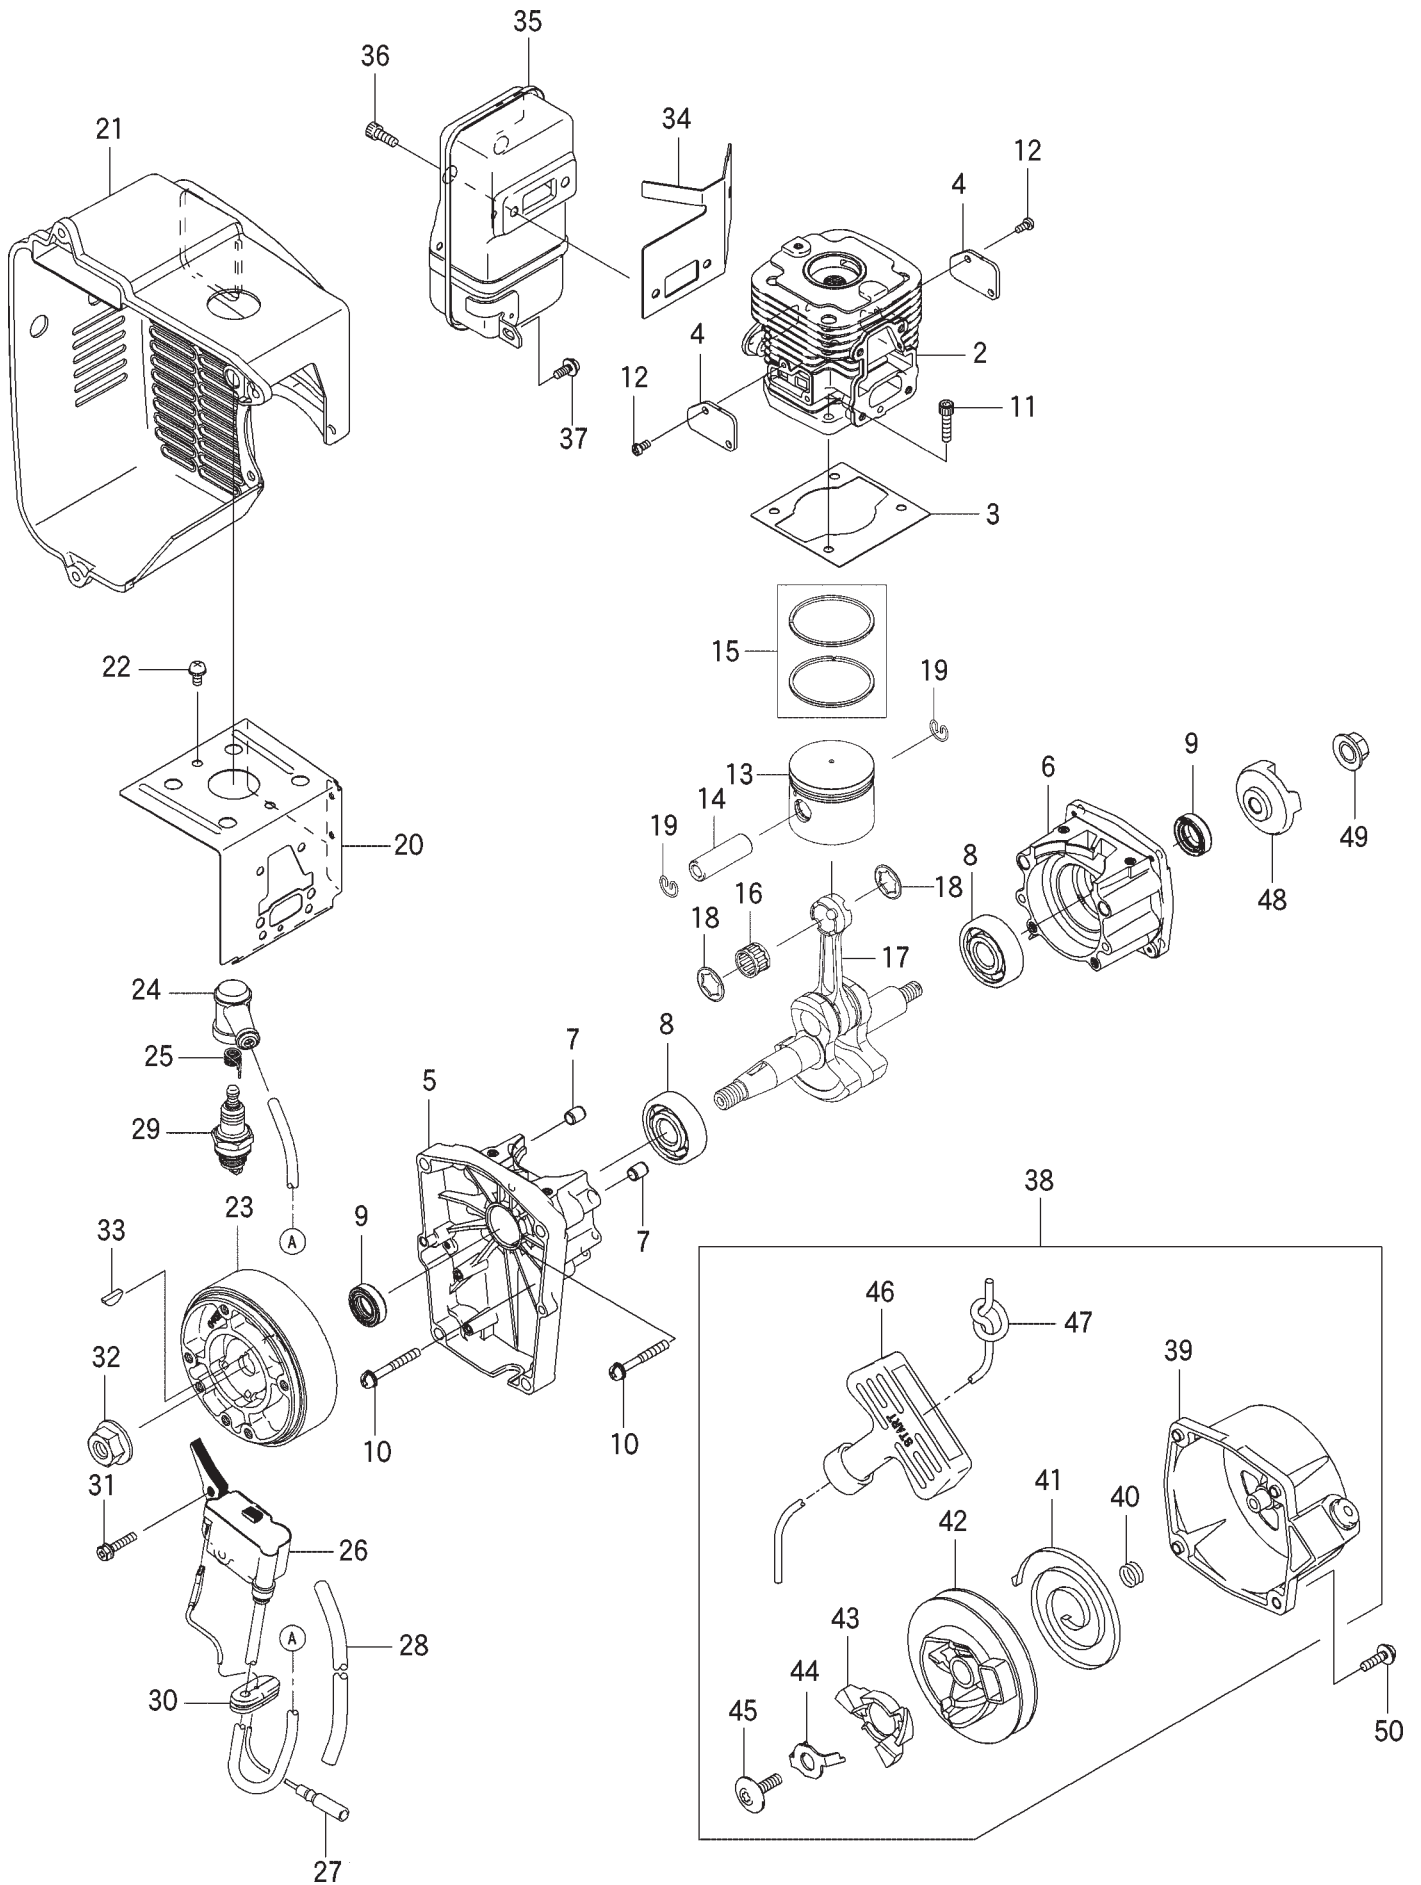

2. BL5100 ENGINE

Ref. No.	Part No.	Part Name	Q'ty	Remarks	
2-46	649373	Grip, Recoil Starter	1		46075-2156
2-47	649377	Rope	1	3.5X1000	59106-2174
2-48	649374	Pulley, Starting	1		49080-2198
2-49	649381	Nut	1		92210-2094
2-50	624845	Screw	4	M4X16	92009-2386