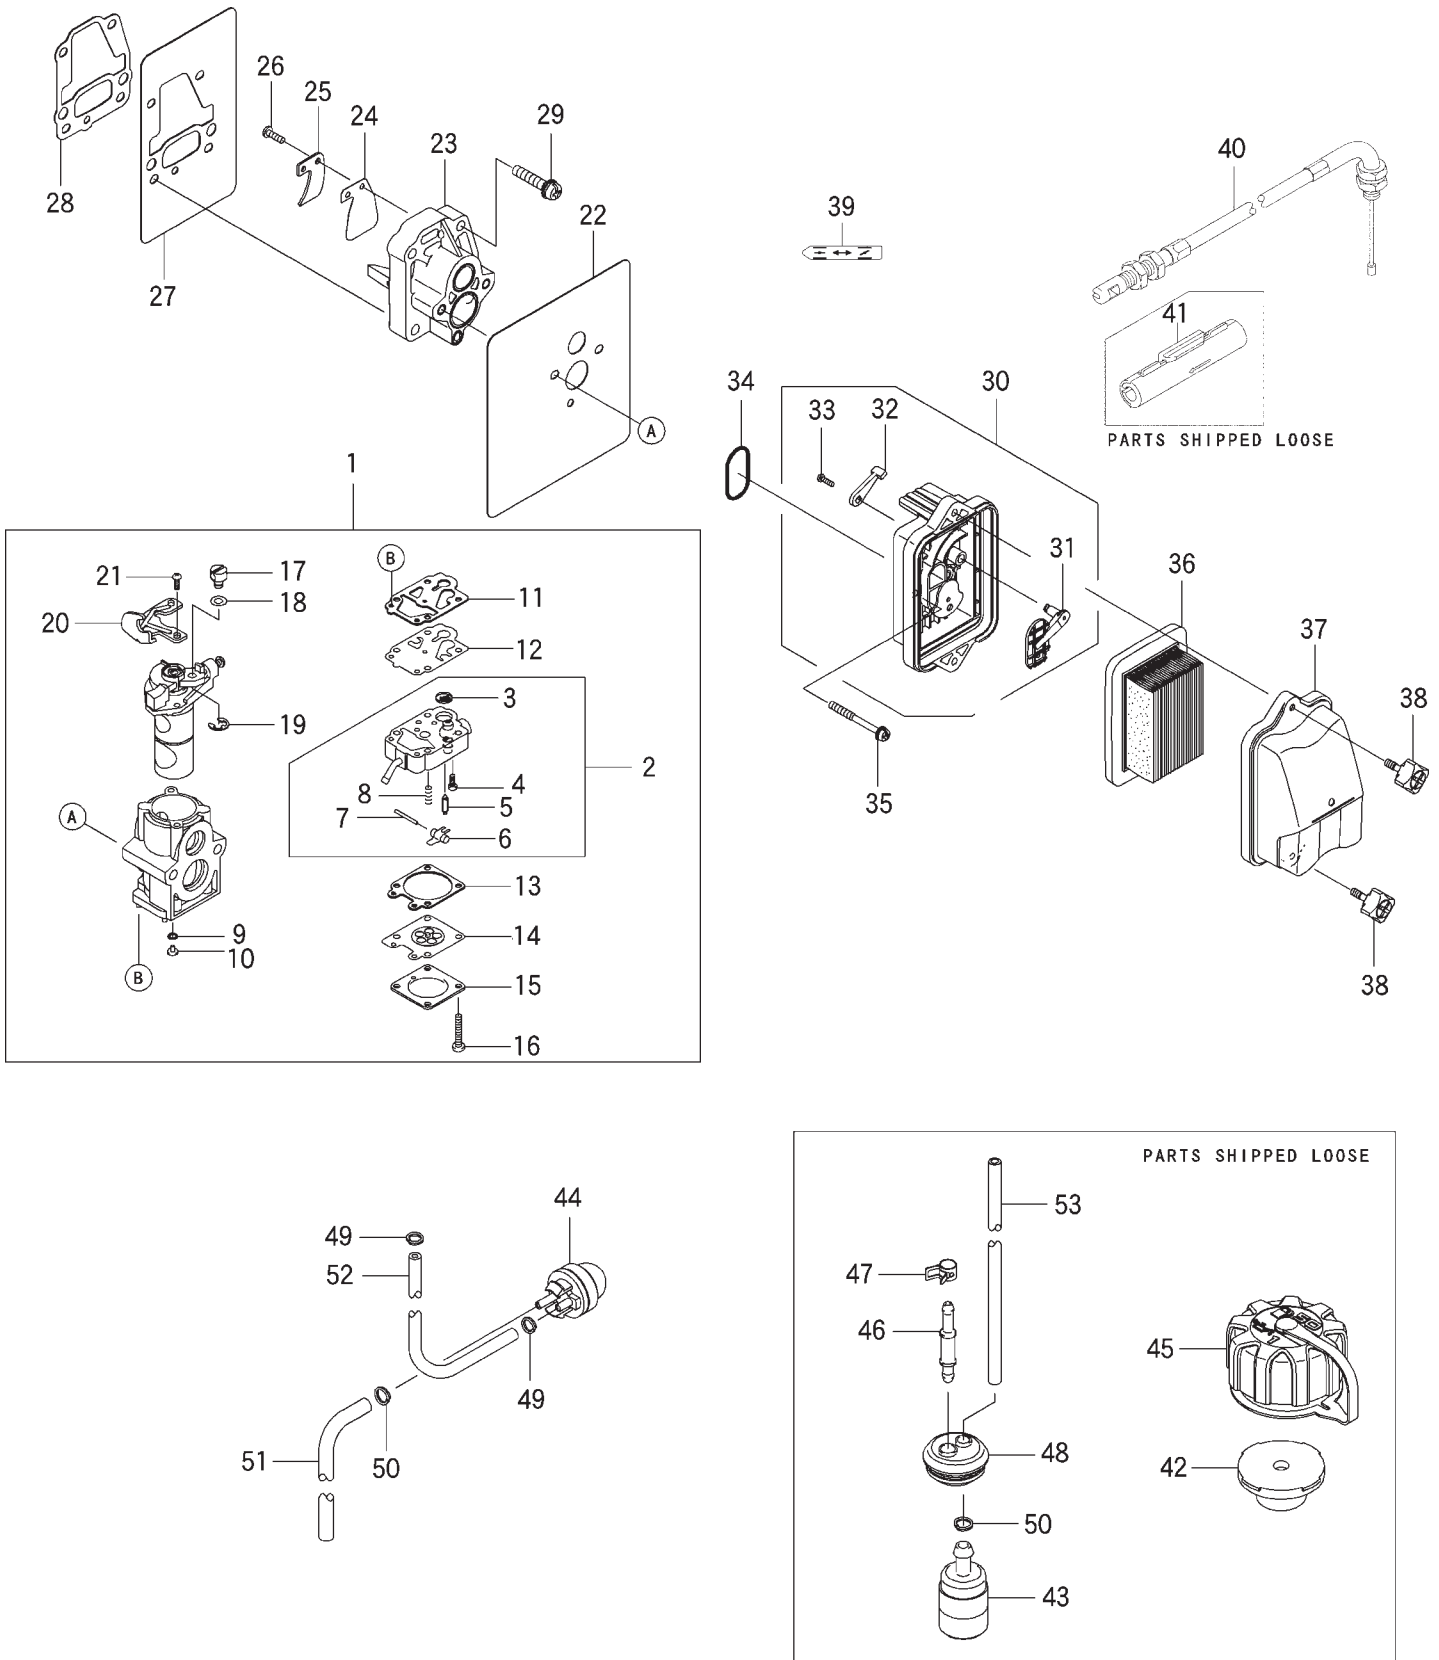

3. BL5100
CARBURETOR, FUEL TANK

Ref. No.	Part No.	Part Name	Q'ty	Remarks
3-46	632199	Joint	1	59071-2132
3-47	944177	Clamp	1	92037-2139
3-48	597949	Grommet	1	92071-2142
3-49	649365	Clamp	2	92170-2110
3-50	649366	Clamp	2	92171-2073
3-51	649367	Tube	1	3X6X145 92190-2173
3-52	649368	Tube	1	2.3X5X93 92192-2086
3-53	649369	Tube	1	3X5X305 92192-2088