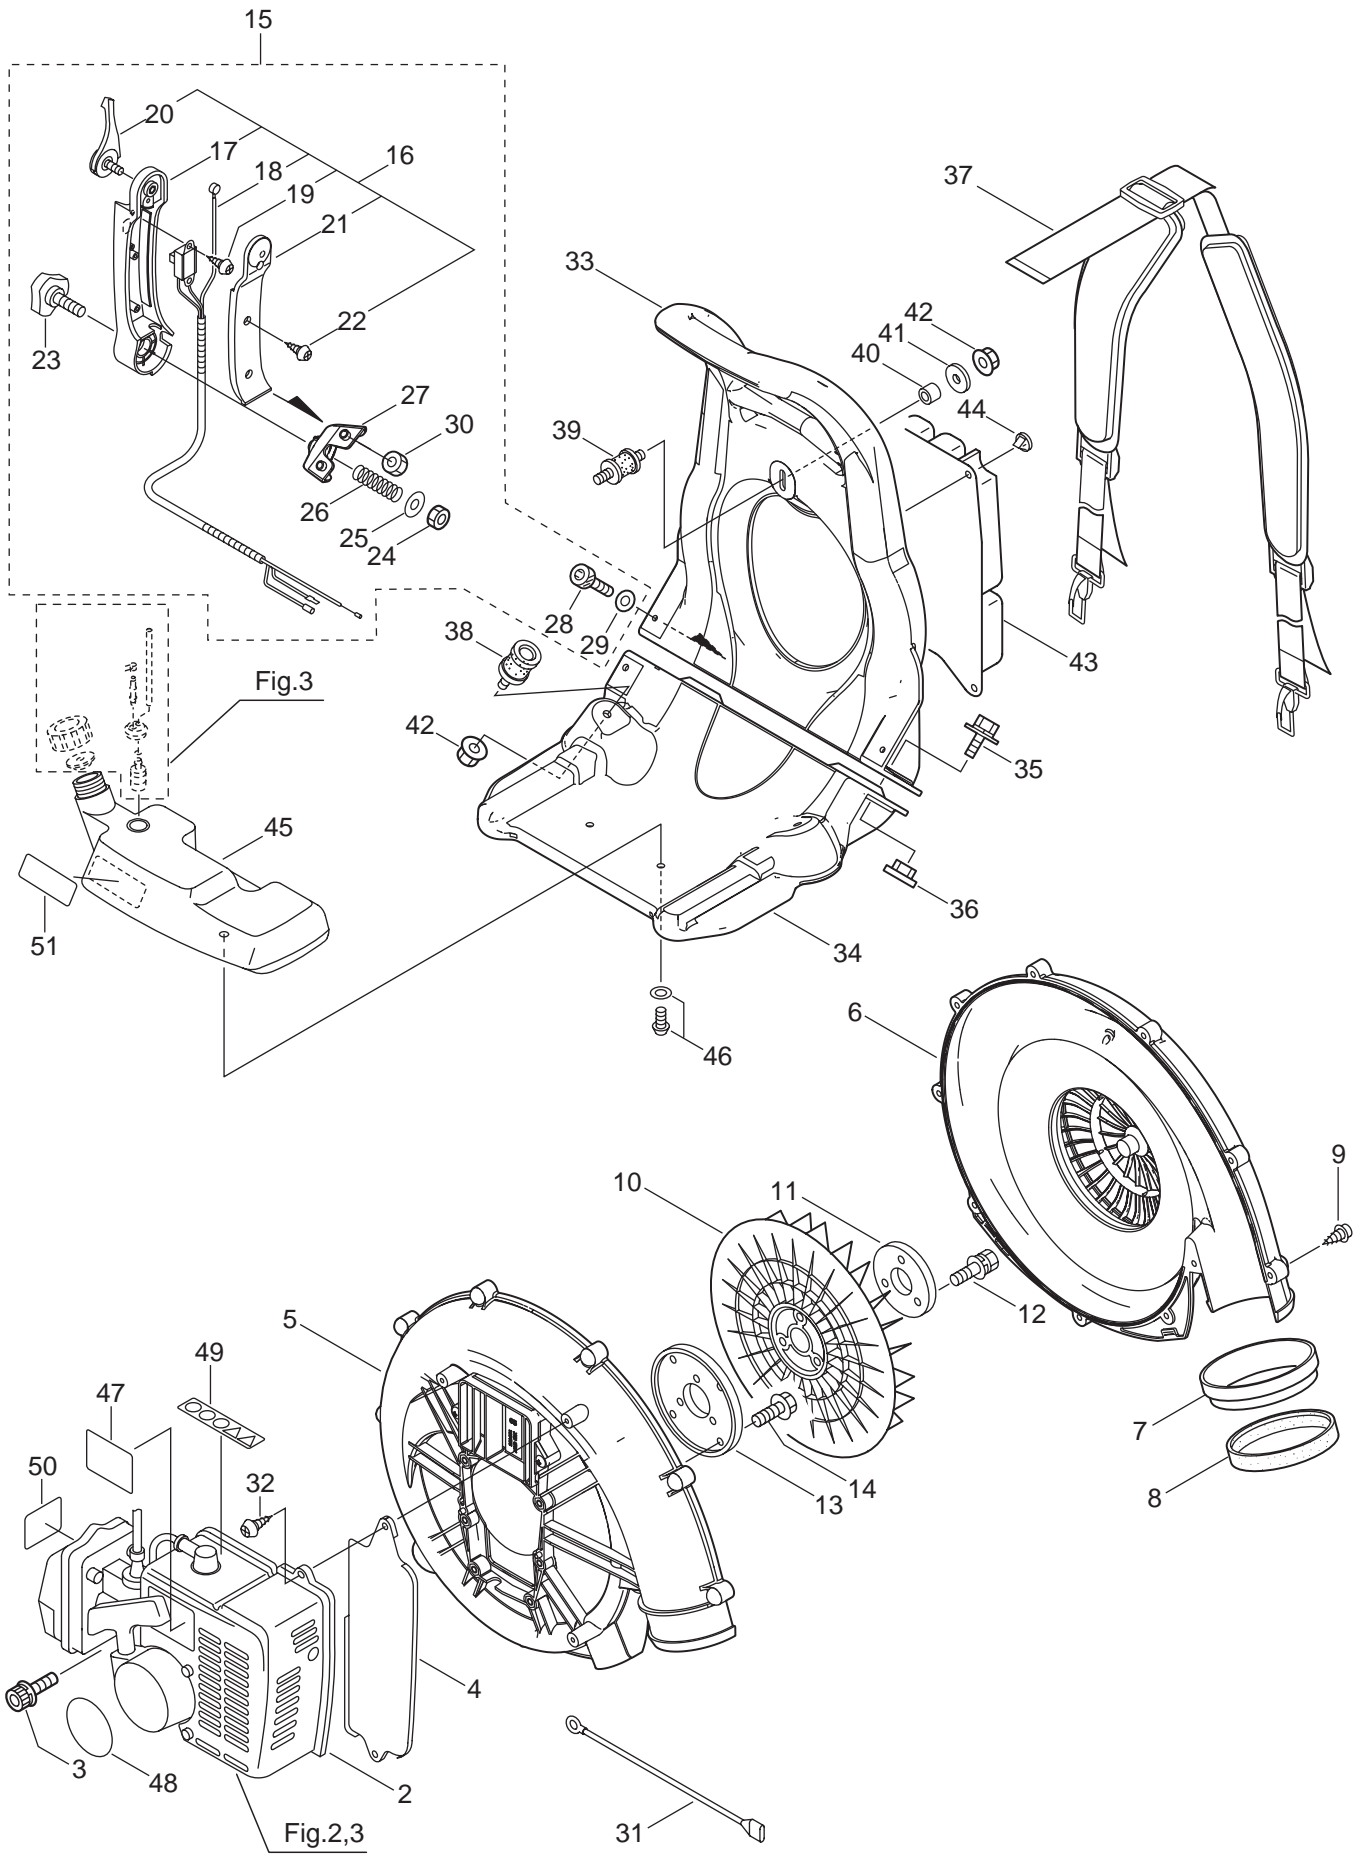

1. BL5100
FRAME & BLOWER

Ref. No.	Part No.	Part Name	Q'ty	Remarks
1-46	125561	Screw	2	M5X14(W16XT1.6)
1-47	125630	Label	1	BL5100
1-48	123954	Label	1	Recoil
1-49	266959	Label	1	CE-caution
1-50	125749	Label	1	
1-51	121132	Label	1