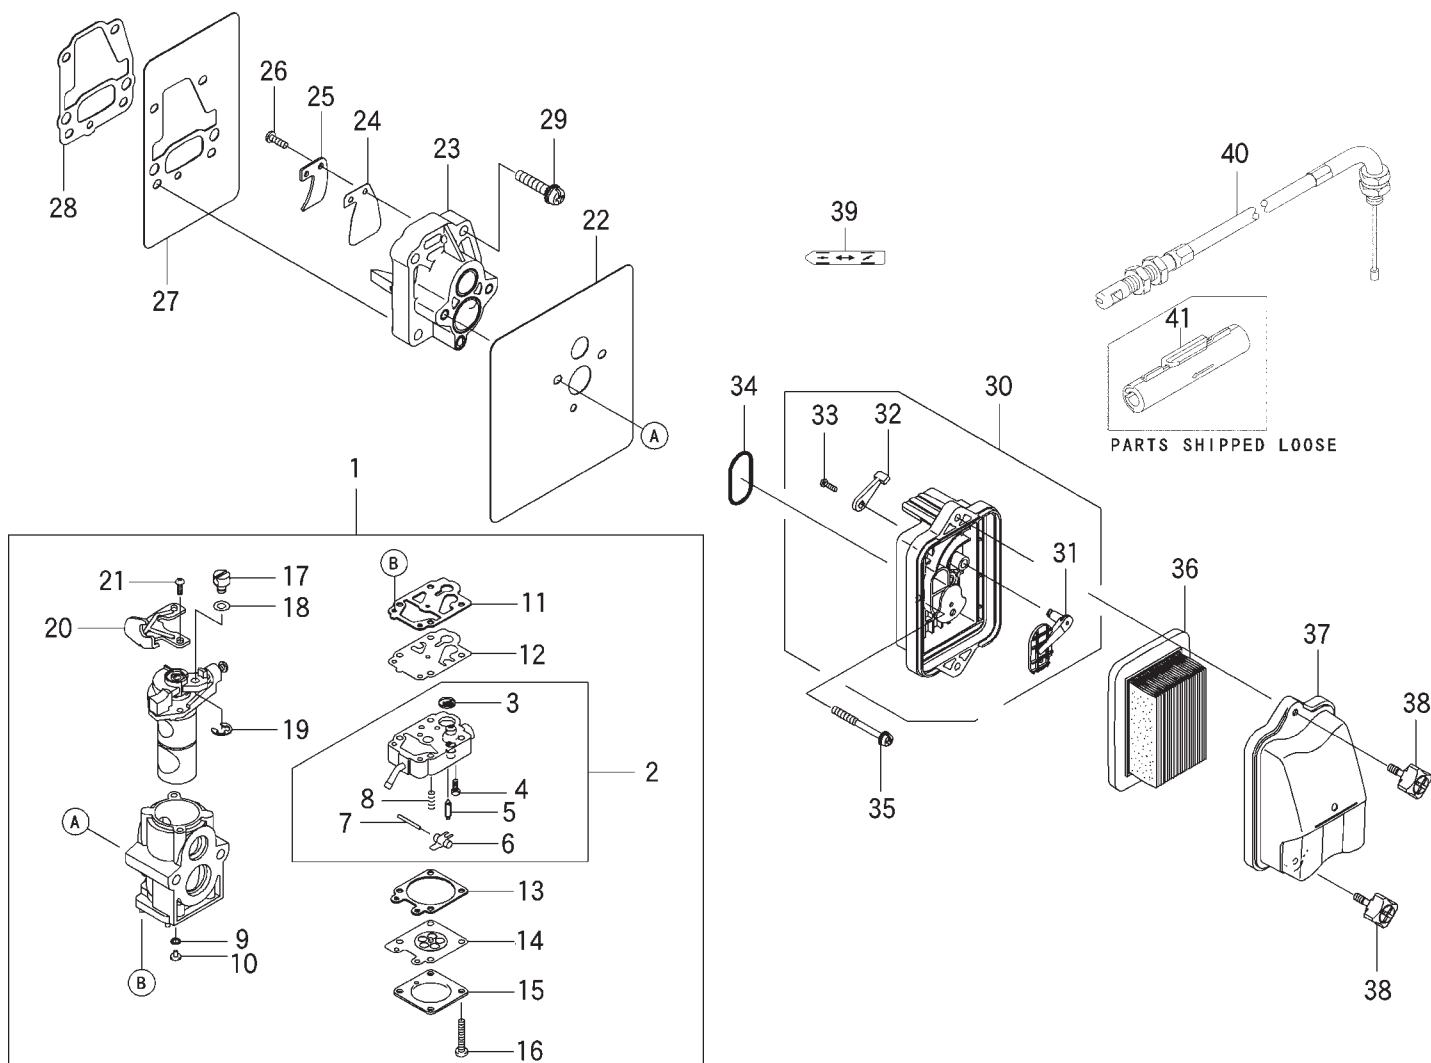

3. BL5100 CARBURETOR, FUEL TANK

Ref. No.	Part No.	Part Name	Q'ty	Remarks
3-1	649701	Carburetor Ass'y	1	Incl. 2-21 15003-2975
3-2	649346	Body	1	Incl. 3-8 16160-2138
3-3	624430	Filter	1	14043-2051
3-4	624432	Screw	1	92009-2336
3-5	624431	Valve, Float	1	16030-2078
3-6	624429	Lever	1	16055-2051
3-7	624433	Pin	1	92043-2094
3-8	624434	Spring	1	92144-2308
3-9	577182	O-Ring	1	92055-2147
3-10	649703	Main Jet	1	#55 92063-2462
3-11	634350	Gasket	1	11061-2054
3-12	577185	Diaphragm, Fuel Pump	1	43028-2067
3-13	649339	Gasket	1	11060-2456
3-14	634357	Diaphragm, Metering	1	43028-2090
3-15	649343	Cover	1	14025-2157
3-16	649348	Screw	4	92009-2438
3-17	598415	Arm	1	21083-2073
3-18	624532	Washer	1	92200-2074
3-19	577175	Snap Ring	1	92033-2078
3-20	649338	Bracket	1	11053-2066
3-21	577179	Screw	2	92009-2277
3-22	649341	Gasket	1	11061-2160
3-23	649702	insulator	1	16073-2230
3-24	649342	Valve, Reed	1	12022-2059
3-25	649347	Stopper	1	32085-2105
3-26	649350	Screw	1	M3X12 92172-2091
3-27	649700	Gasket	1	11061-2161
3-28	649699	Gasket	1	11061-2150
3-29	577361	Screw	4	92009-2235
3-30	649705	Air Filter Case Ass'y	1	Incl. 31-33 11038-2091
3-31	649708	Valve	1	16126-2241
3-32	649355	Lever	1	13168-2493
3-33	628550	Screw	1	92009-2359
3-34	649359	O-Ring	1	92055-2205
3-35	944305	Screw	2	234B0550
3-36	649704	Air Filter Element Ass'y	1	11029-2022
3-37	649707	Cap, Air Filter	1	11065-2119
3-38	649360	Bolt	2	M5X18 92153-2107
3-39	598438	Label	1	56031-2468
3-40	649337	Throttle Cable	1	54012-2629
3-41	212250	Connecter	1	32099-2326
3-42	649362	Breather	1	14069-2088
3-43	625872	Filter, Fuel	1	49019-2085
3-44	649363	Priming Pump	1	49043-2073
3-45	649364	Tank Cap Ass'y	1	51048-2083