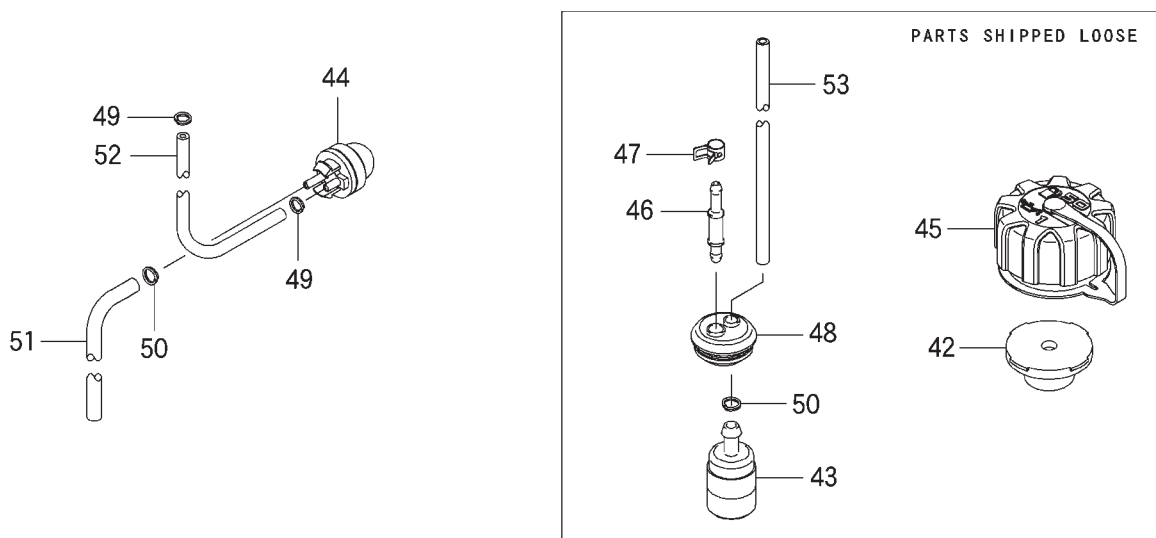

3. BL5100 CARBURETOR, FUEL TANK

Ref. No.	Part No.	Part Name	Q'ty	Remarks
3-1	649701	Carburetor Ass'y	1	Incl. 2-21 15003-2975
3-2	649346	Body	1	Incl. 3-8 16160-2138
3-3	624430	Filter	1	14043-2051
3-4	624432	Screw	1	92009-2336
3-5	624431	Valve, Float	1	16030-2078
3-6	624429	Lever	1	16055-2051
3-7	624433	Pin	1	92043-2094
3-8	624434	Spring	1	92144-2308
3-9	577182	O-Ring	1	92055-2147
3-10	649703	Main Jet	1	#55 92063-2462
3-11	634350	Gasket	1	11061-2054
3-12	577185	Diaphragm, Fuel Pump	1	43028-2067
3-13	649339	Gasket	1	11060-2456
3-14	634357	Diaphragm, Metering	1	43028-2090
3-15	649343	Cover	1	14025-2157
3-16	649348	Screw	4	92009-2438
3-17	598415	Arm	1	21083-2073
3-18	624532	Washer	1	92200-2074
3-19	577175	Snap Ring	1	92033-2078
3-20	649338	Bracket	1	11053-2066
3-21	577179	Screw	2	92009-2277
3-22	649341	Gasket	1	11061-2160
3-23	649702	insulator	1	16073-2230
3-24	649342	Valve, Reed	1	12022-2059
3-25	649347	Stopper	1	32085-2105
3-26	649350	Screw	1	M3X12 92172-2091
3-27	649700	Gasket	1	11061-2161
3-28	649699	Gasket	1	11061-2150
3-29	577361	Screw	4	92009-2235
3-30	649705	Air Filter Case Ass'y	1	Incl. 31-33 11038-2091
3-31	649708	Valve	1	16126-2241
3-32	649355	Lever	1	13168-2493
3-33	628550	Screw	1	92009-2359
3-34	649359	O-Ring	1	92055-2205
3-35	944305	Screw	2	234B0550
3-36	649704	Air Filter Element Ass'y	1	11029-2022
3-37	649707	Cap, Air Filter	1	11065-2119
3-38	649360	Bolt	2	M5X18 92153-2107
3-39	598438	Label	1	56031-2468
3-40	649337	Throttle Cable	1	54012-2629
3-41	212250	Connecter	1	32099-2326
3-42	649362	Breather	1	14069-2088
3-43	625872	Filter, Fuel	1	49019-2085
3-44	649363	Priming Pump	1	49043-2073
3-45	649364	Tank Cap Ass'y	1	51048-2083