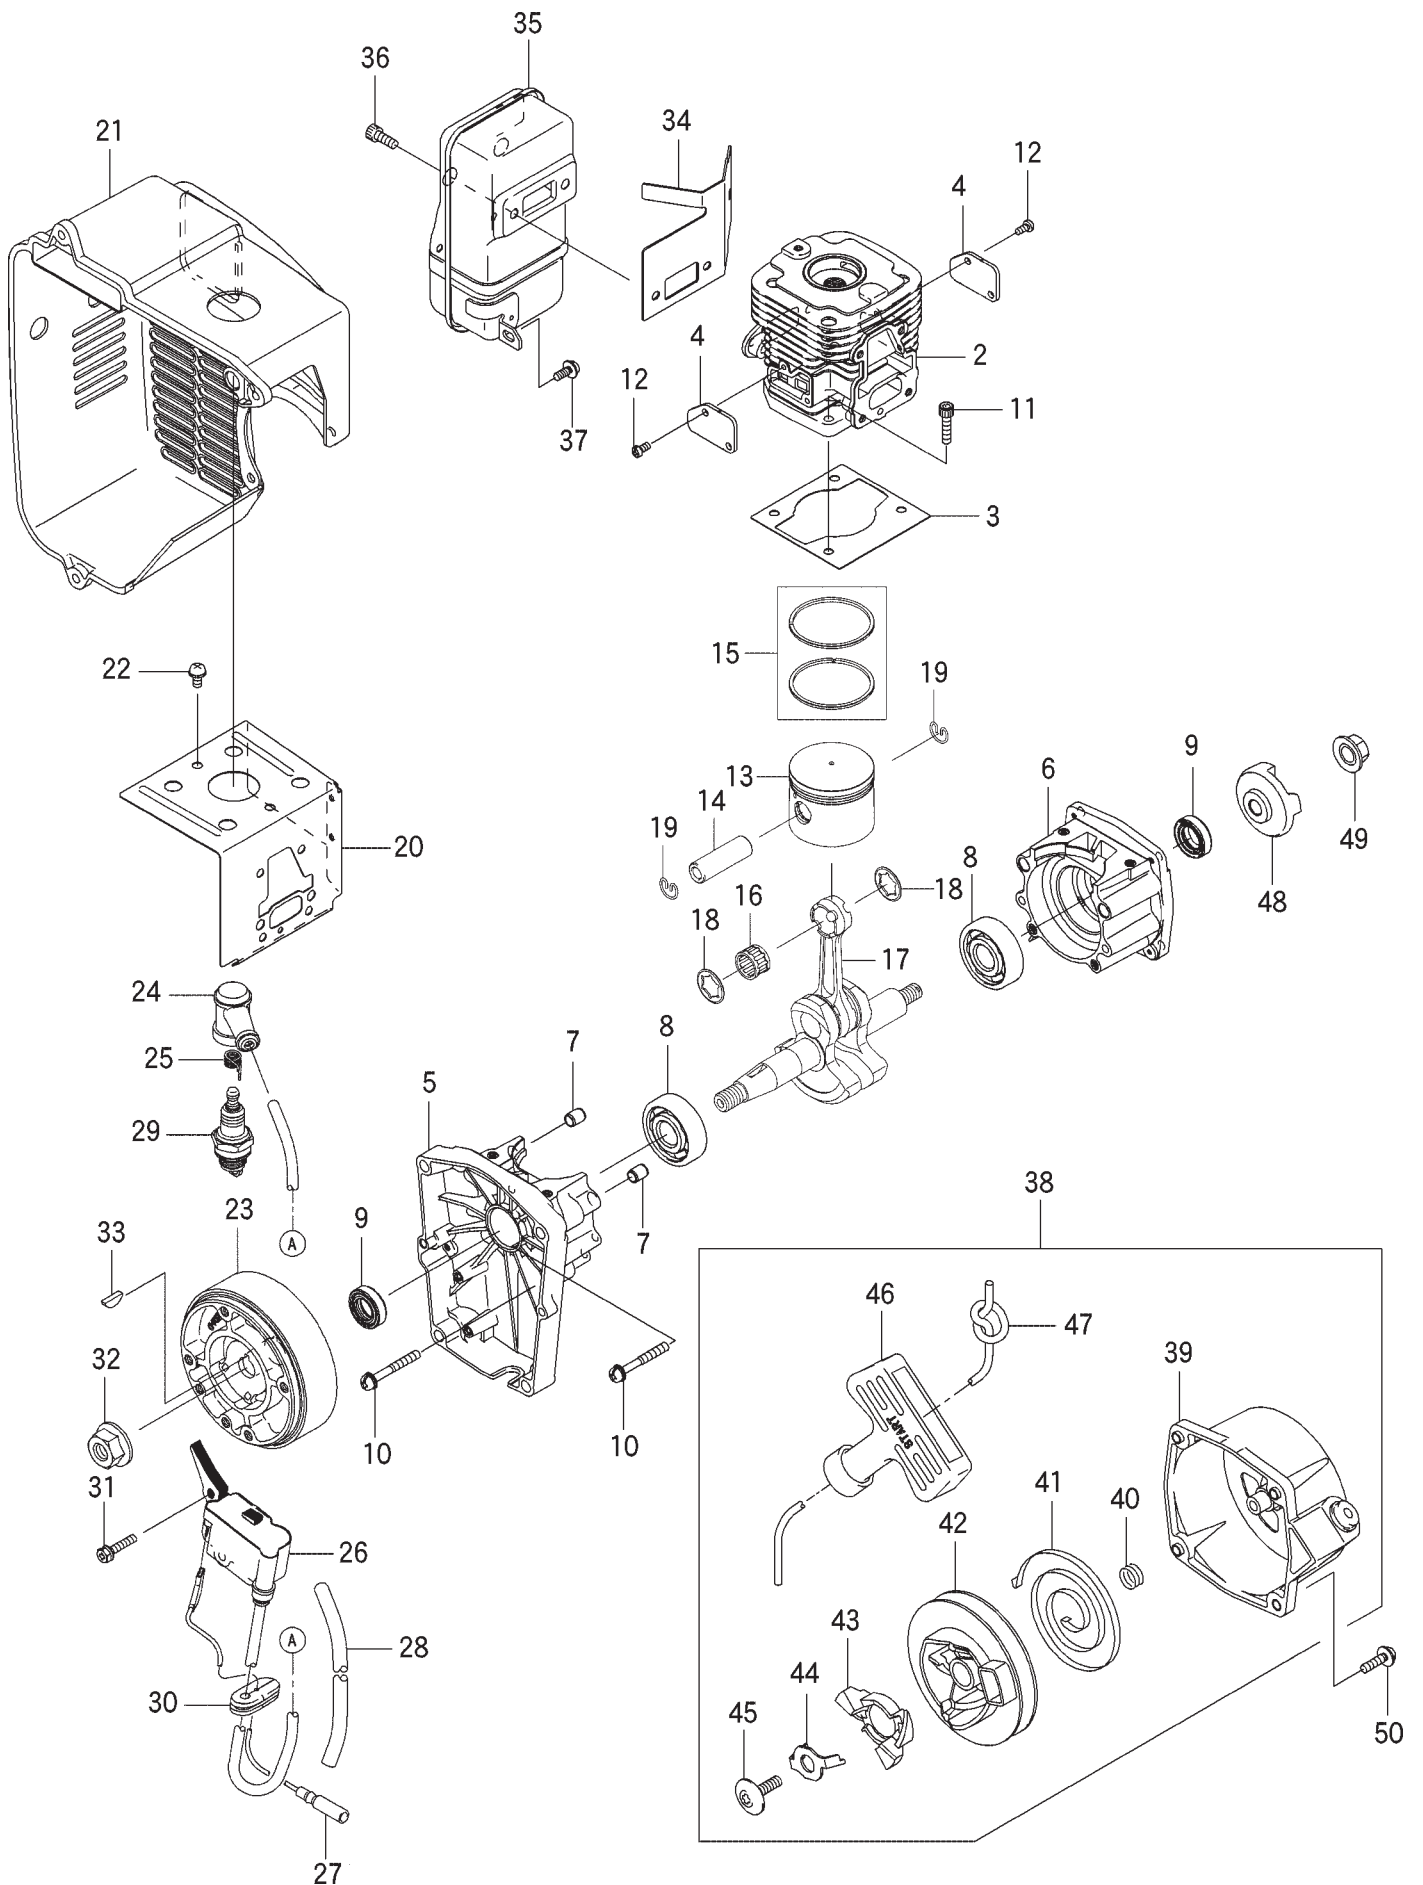

2. BL5100 ENGINE

Ref. No.	Part No.	Part Name	Q'ty	Remarks
2-1	125623	Engine	1	TK045D-AG20
2-2	649683	Cylinder	1	11005-2156
2-3	649684	Gasket, Cylinder	1	11061-2148
2-4	649685	Plate	2	13271-2250
2-5	649686	Crankcase	1	14080-2057
2-6	649687	Crankcase	1	14080-2058
2-7	573908	Pin	2	92043-1302
2-8	649688	Bearing	2	92045-2269
2-9	649689	Oil Seal	2	92049-2259
2-10	944778	Screw	4	234B0540
2-11	649320	Bolt	4	120W0520
2-12	943572	Screw	4	214B0408
2-13	649690	Piston	1	13001-2164
2-14	649691	Piston Pin	1	13002-2094
2-15	649692	Piston Ring Set	1	13008-6067
2-16	649693	Bearing	1	13033-2059
2-17	649694	Crankshaft Ass'y	1	49119-2224
2-18	649327	Spacer	2	92026-2352
2-19	943307	Snap Ring	2	92033-2058
2-20	649695	Shroud	1	49089-2612
2-21	649696	Shroud	1	49089-2616
2-22	996258	Screw	1	241B0510
2-23	649697	Flywheel	1	21050-2310
2-24	591532	Cap, Spark Plug	1	21130-2056
2-25	591533	Terminal	1	21169-2051
2-26	649698	Ignition Coil Ass'y	1	21171-2246
2-27	649332	Lead Wire	1	26011-2379
2-28	998411	Tube	1	92059-2233
2-29	649333	Spark Plug	1	92070-2113
2-30	649334	Grommet	1	92071-2164
2-31	649335	Bolt	2	M4X20 92153-2079
2-32	649336	Nut	1	M10 92210-1325
2-33	71695	Key	1	510A3200
2-34	649706	Gasket	1	11061-2162
2-35	649709	Muffler Ass'y	1	49069-2417
2-36	649710	Bolt	2	120W0616
2-37	943466	Screw	1	242B0514
2-38	649375	Recoil Starter Ass'y	1	Incl. 39-47 49088-2549
2-39	649372	Case, Recoil Starter	1	32099-2400
2-40	649378	Spring	1	92145-2142
2-41	649379	Spring, Recoil	1	92145-2143
2-42	649376	Reel, Recoil Starter	1	59101-2117
2-43	649370	Pawl	1	13165-2101
2-44	649371	Retainer	1	14020-2113
2-45	649380	Screw	1	92172-2083