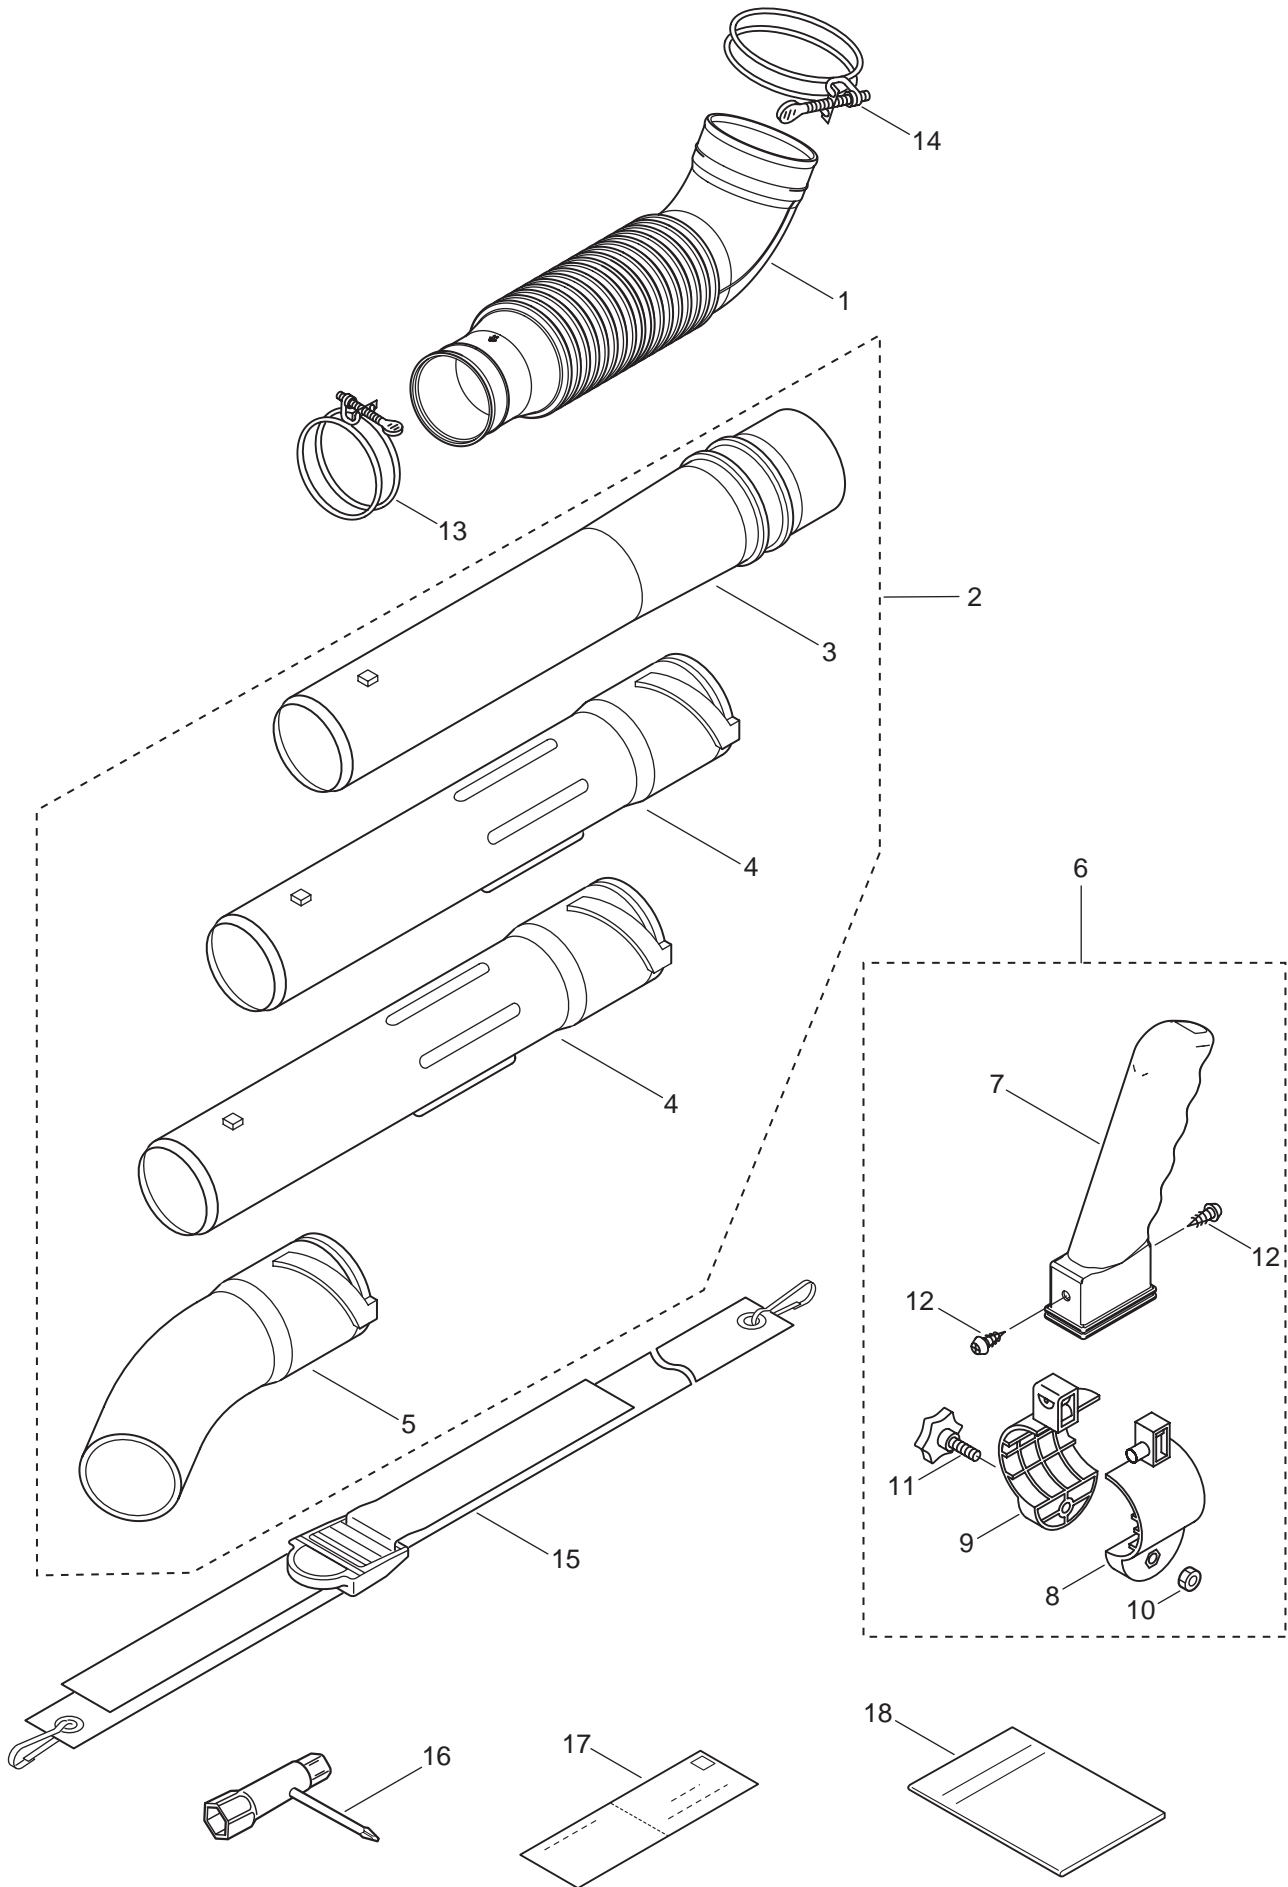

4. BL5100
ACCESSORIES

Ref. No.	Part No.	Part Name	Q'ty	Remarks
4-1	119186	Flexible Pipe	1	
4-2	121238	Blower Pipe Assembly	1	Incl. 3-5
4-3	121242	Swivel Pipe	1	
4-4	121243	Straight Pipe	2	370L
4-5	121244	Bent Pipe	1	
4-6	122628	Grip Assembly	1	Incl. 7-12
4-7	122629	Grip	1	
4-8	123132	Band A	1	
4-9	123134	Band B	1	
4-10	081031	Nut	1	M6
4-11	122610	Knob Bolt	1	M6X30L
4-12	120319	Tapping Screw	2	M5X18
4-13	125645	Wire Clamp, Small	1	#78
4-14	125647	Wire Clamp, Large	1	#105
4-15	125439	Hip Belt Assembly	1	
4-16	210418	Box Spanner	1	13X19X(+)
4-17	216007	Warranty	1	
4-18	125442	Instruction Manual	1	BL8100