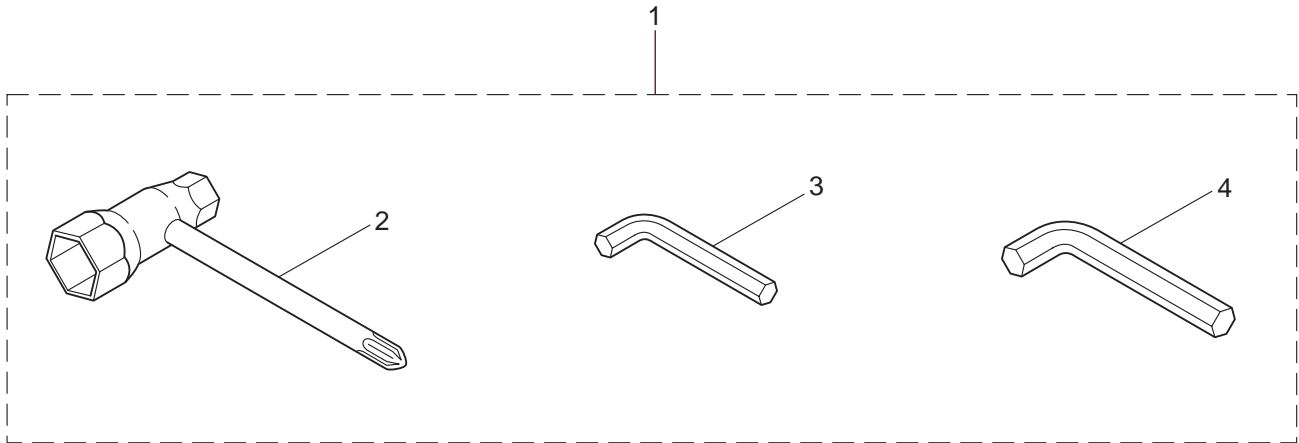

2. HT230DL-R (IRELAND)
ACCESSORIES

Ref.No.	Part No.
2-1	264606
2-2	264607
2-3	219431
2-4	219432
2-5	270265
2-6	521886