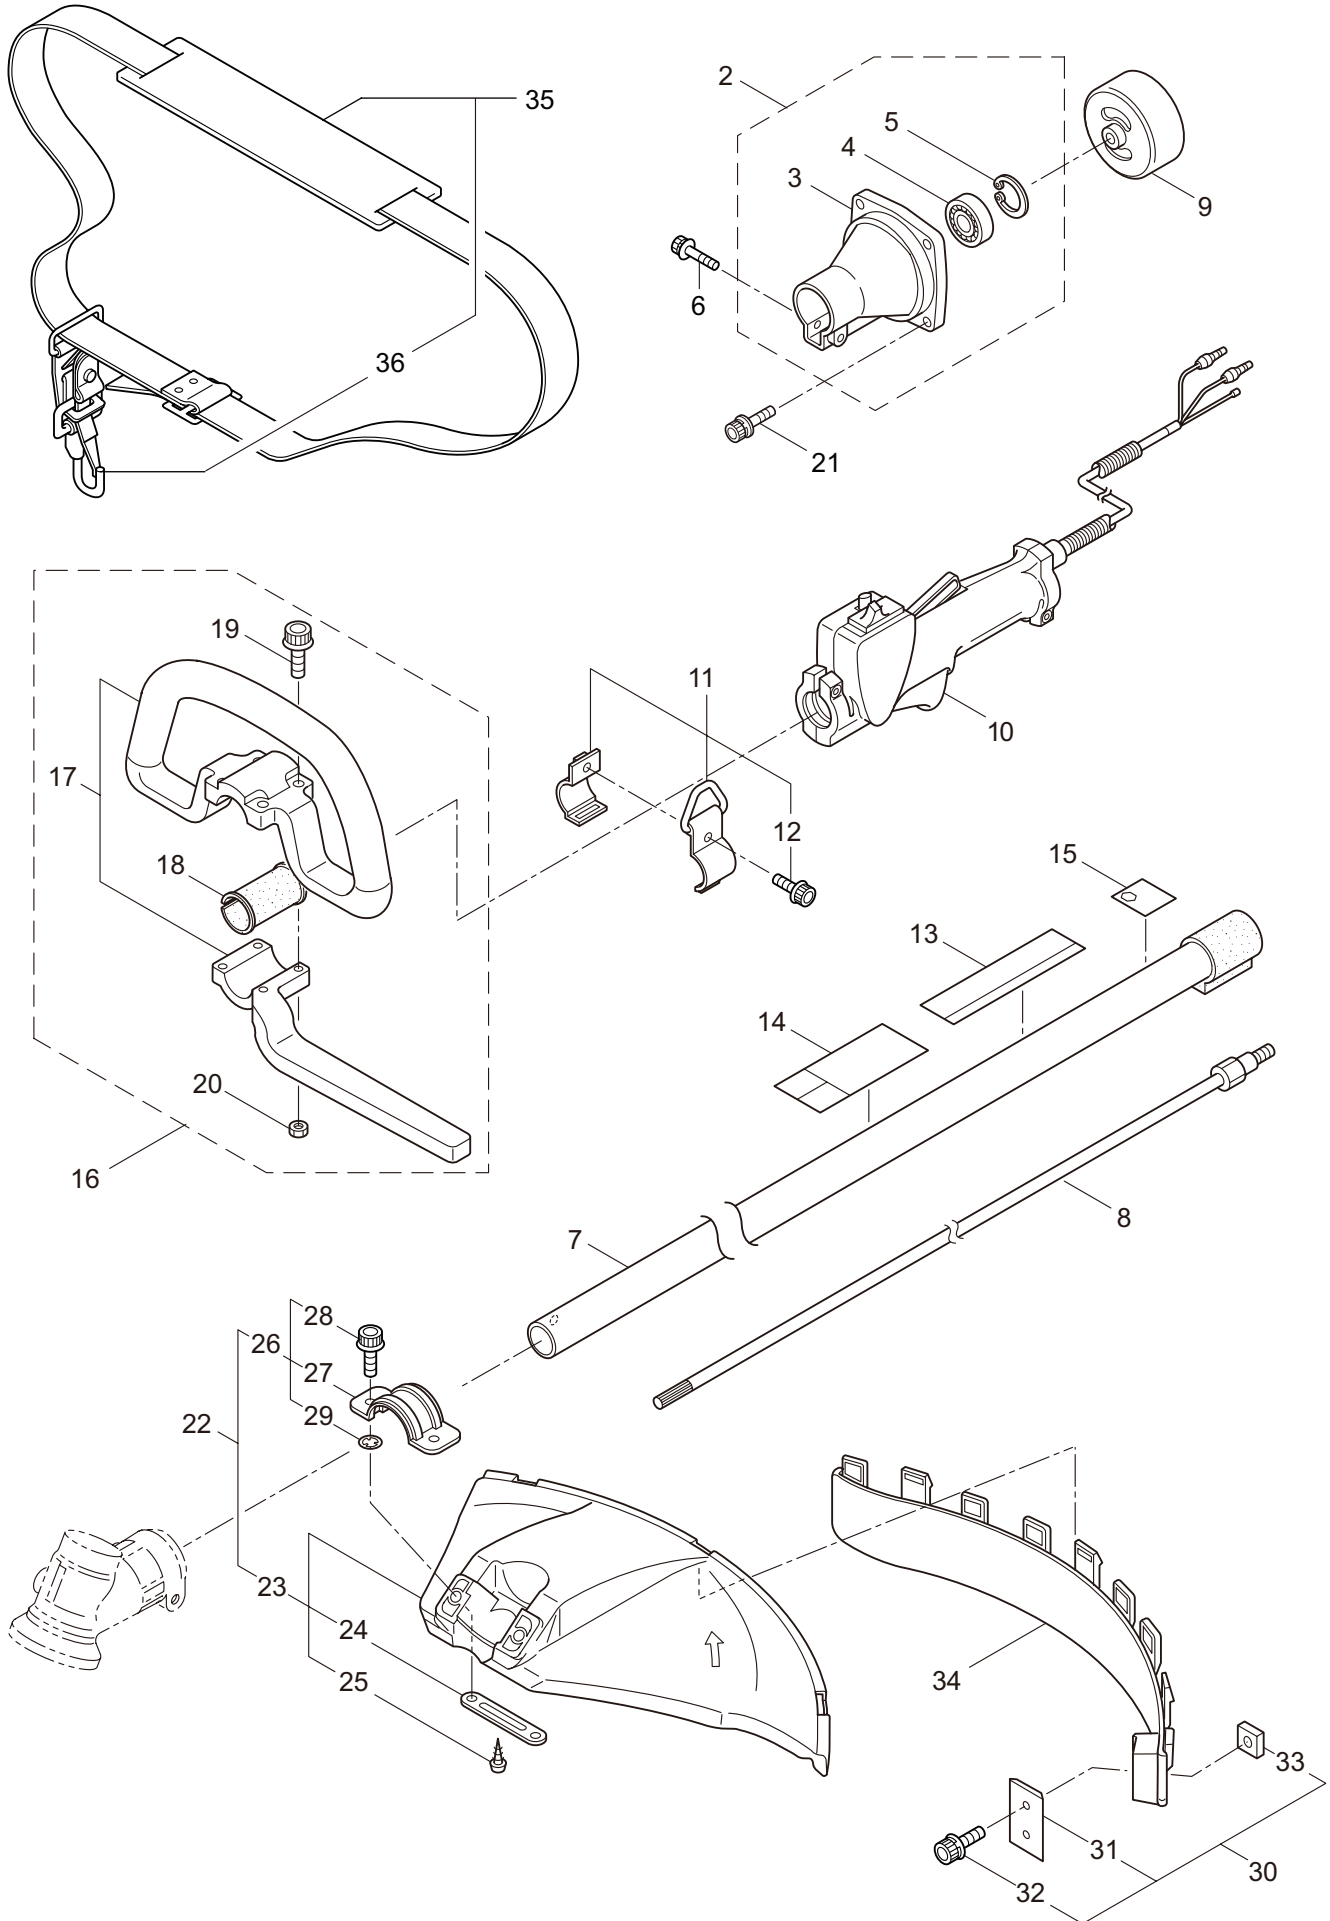

PARTS LIST

MX21

CONTENTS

1. MAIN BODY	1 ~ 2
2. GEARCASE.....	3 ~ 4
3. ENGINE.....	5 ~ 8
4. CARBURETOR, FUEL TANK	9 ~ 10
5. ACCESSORIES	11 ~ 12

2014. 07.

P/N 523264-4

1. MX21
MAIN BODY

Ref. No.	Part No.	Part Name	Q'ty	Remarks
1-1	363905	MX21-01	1	
1-1	363916	MX21-02	1	
1-2	221473	Clutch Case Ass'y	1	Incl.3-5
1-3	221474	Clutch Case	1	
1-4	016405	Bearing	1	#6200ZZ
1-5	013825	Snap Ring	1	#30
1-6	261612	Cap Screw	1	M5x30
1-7	224123	Driveshaft Tube	1	
1-8	226399	Driveshaft Ass'y	1	
1-9	229091	Clutch Drum	1	
1-10	223153	Throttle Trigger	1	
1-11	215533	Hanging Bracket Ass'y	1	Incl.12
1-12	261762	Cap Screw	1	M5x14
1-13	233260	Label	1	MX21
1-14	223188	Label	1	
1-15	233477	Label	1	110dBA
1-16	224324	Loop Handle Ass'y	1	Incl.17-20
1-17	222520	Loop Handle	1	
1-18	213171	Packing	1	
1-19	215608	Cap Screw	4	M5x30x16
1-20	081027	Nut	4	M5
1-21	261250	Cap Screw	4	M5x20
1-22	232075	Safety Cover Ass'y	1	Incl.23-29
1-23	231232	Safety Cover Ass'y	1	Incl.24,25
1-24	227819	Bracket	1	
1-25	221580	Screw	1	4x8
1-26	232076	Bracket Ass'y	1	Incl.27-29
1-27	227820	Bracket	1	
1-28	220632	Cap Screw	2	M6x30
1-29	231704	Washer	2	6x13xt1.0
1-30	231882	String Cutter Ass'y	1	Incl.31-33
1-31	230747	String Cutter	1	
1-32	261250	Cap Screw	1	M5x20
1-33	228325	Nut	1	
1-34	230748	Cover Extention	1	
1-35	220533	Hanging Strap Ass'y	1	Incl.36
1-36	231657	Hook	1	

2. MX21
GEARCASE

Ref. No.	Part No.	Part Name	Q'ty	Remarks
2-1	232070	Gearcase Ass'y	1	Incl.2-16
2-2	226284	Gearcase	1	
2-3	225897	Bolt	1	M6x8
2-4	226285	Bearing	1	#626
2-5	227108	Gear Set	1	
2-6	112184	Bearing	1	#6000DDU
2-7	054676	Snap Ring	1	#26
2-8	225898	Collar	1	10x16xT2.6
2-9	226286	Bearing	1	#609ZZ
2-10	228477	Snap Ring	1	#9
2-11	140270	Snap Ring	1	#24
2-12	261246	Cap Screw	1	M5x25
2-13	225891	Boss Adapter	1	
2-14	225892	Blade Boss B	1	
2-15	225893	Nut	1	M8
2-16	219087	Cap Screw	1	M5x10