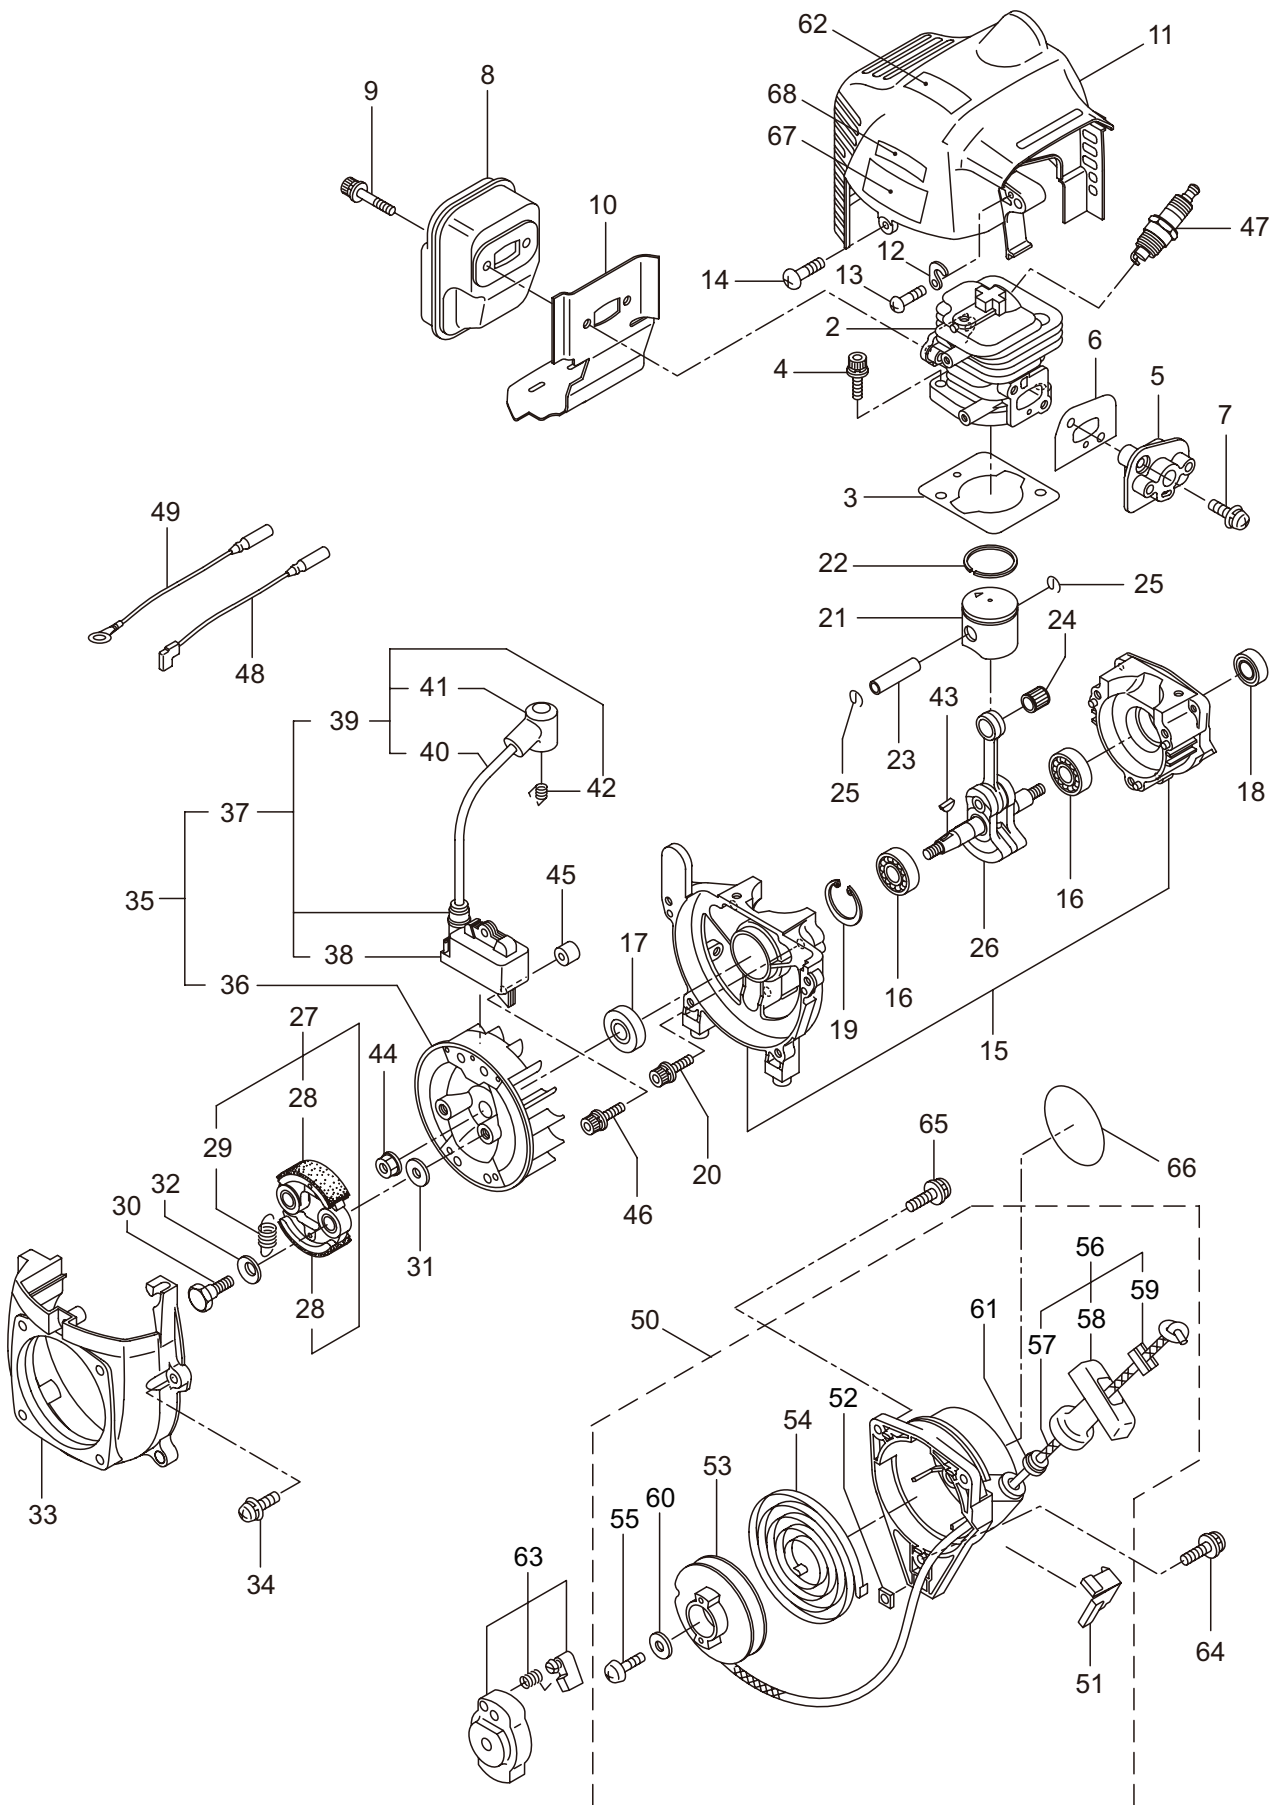

3. MX21 ENGINE

Ref. No.	Part No.	Part Name	Q'ty	Remarks
3-1	858975	Engine	1	EE200/25
3-2	268608	Cylinder	1	New gasket required
3-3	283420	Gasket	1	
3-4	267290	Cap Screw	2	M5x20
3-5	263772	Insulator	1	New gasket required
3-6	267049	Gasket	1	
3-7	269826	Screw	2	M5x25
3-8	281524	Muffler	1	
3-9	266264	Cap Screw	2	M5x50
3-10	280409	Gasket	1	
3-11	282926	Top Cover	1	
3-12	283983	Hook	1	
3-13	283984	Screw	1	M3x10
3-14	280144	Tapping Screw	1	
3-15	273674	Crankcase	1	
3-16	280488	Bearing	2	PPL 6001
3-17	261492	Oil Seal	1	ISCD12287
3-18	261386	Oil Seal	1	ISCD12227
3-19	055185	Snap Ring	1	#28
3-20	261612	Cap Screw	3	M5x30
3-21	261032	Piston	1	
3-22	261158	Piston Ring	1	
3-23	261036	Piston Pin	1	
3-24	288520	Bearing, Needle	1	
3-25	261576	Clip,Piston	2	
3-26	283879	Crankshaft/Conn.Rod Ass'y	1	
3-27	269168	Clutch Ass'y	1	Incl.28,29
3-28	269169	Clutch Shoe	2	(2)required
3-29	269173	Spring, Clutch	1	
3-30	269647	Clutch Bolt	2	
3-31	269175	Washer	2	6.1x15x1.6
3-32	261777	Wave Washer	2	
3-33	283386	Fan Cover	1	
3-34	269831	Screw	4	M5x20
3-35	283567	Magneto Ass'y	1	Incl.36-42
3-36	283397	Rotor/Fan	1	
3-37	283645	Ignition Coil Ass'y	1	Incl.38-42
3-38	283722	Coil	1	
3-39	283646	Spark Plug Wire Ass'y	1	Incl.40-42
3-40	283647	Spark Plug Wire	1	
3-41	283178	Plug Boot	1	
3-42	272805	Connector	1	
3-43	261076	Woodruff Key	1	3x10
3-44	261417	Nut,Rotor	1	M8
3-45	280381	Spacer	2