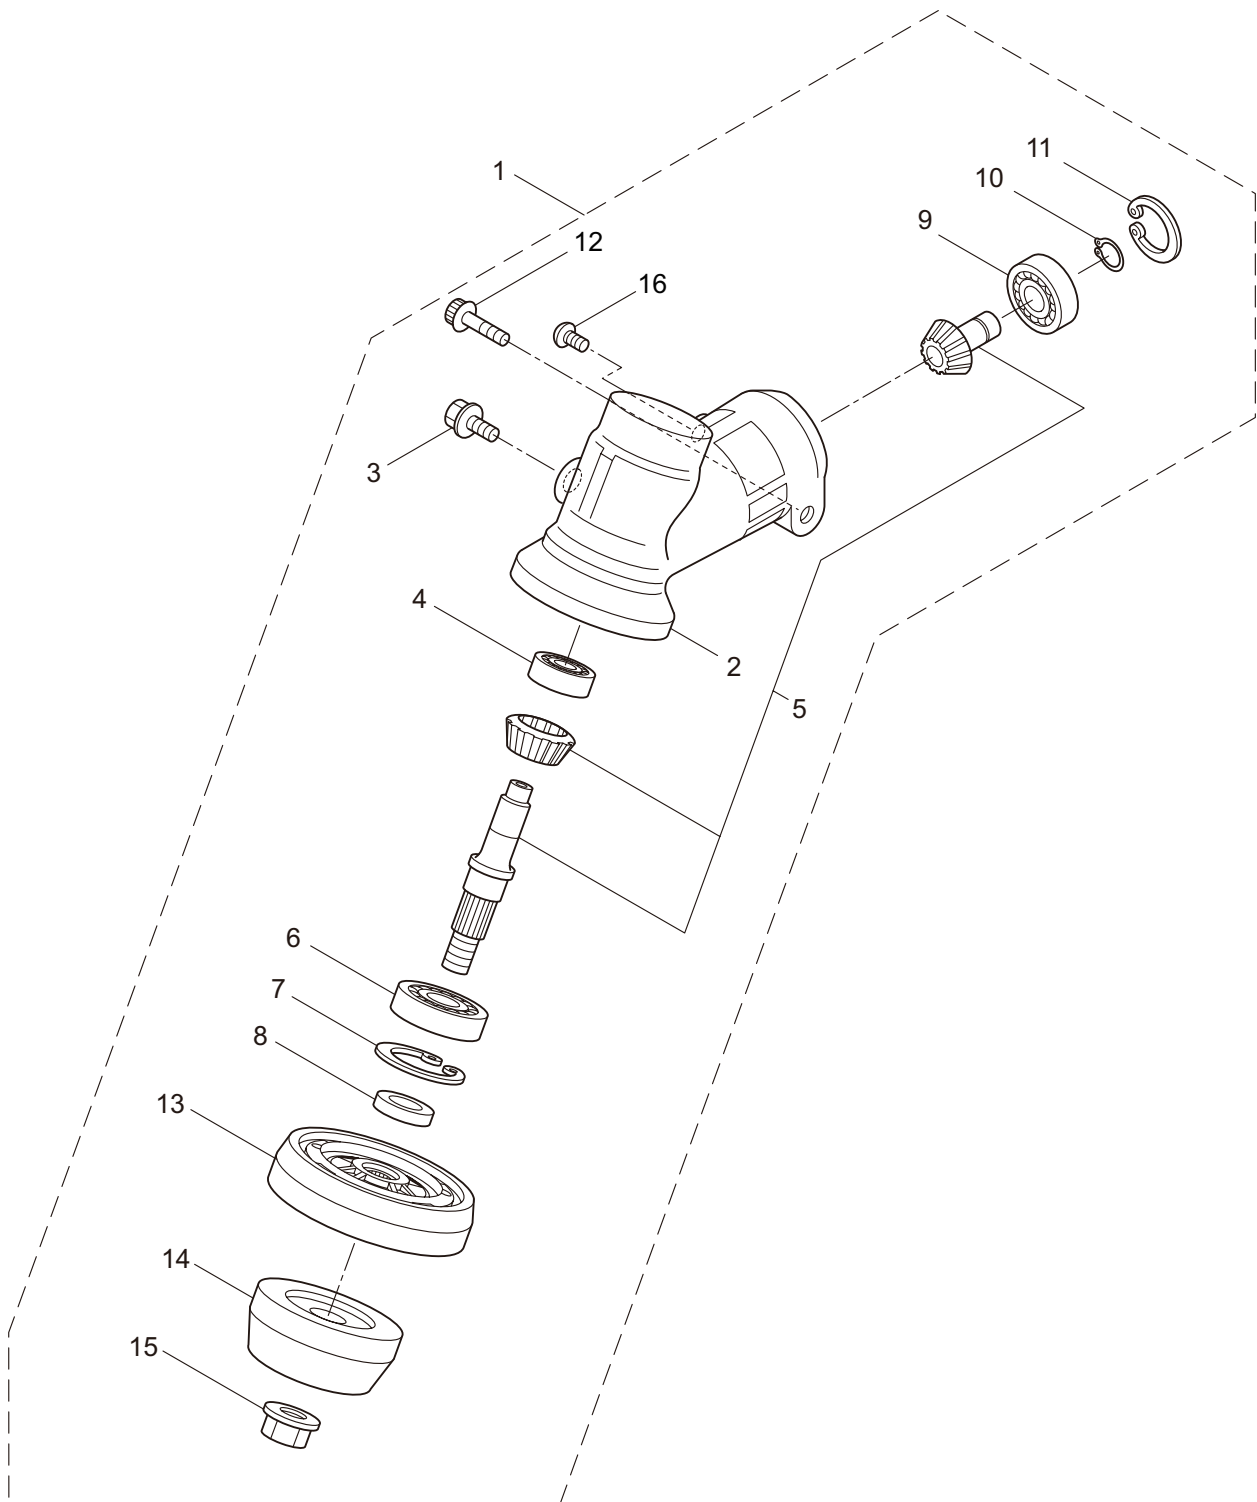

PARTS LIST

MX21

CONTENTS

1. MAIN BODY	1 ~ 2
2. GEARCASE.....	3 ~ 4
3. ENGINE.....	5 ~ 8
4. CARBURETOR, FUEL TANK	9 ~ 10
5. ACCESSORIES	11 ~ 12

2014. 07.

P/N 523264-4

1. MX21
MAIN BODY

Ref. No.	Part No.	Part Name	Q'ty	Remarks
1-1	363905	MX21-01	1	
1-1	363916	MX21-02	1	
1-2	221473	Clutch Case Ass'y	1	Incl.3-5
1-3	221474	Clutch Case	1	
1-4	016405	Bearing	1	#6200ZZ
1-5	013825	Snap Ring	1	#30
1-6	261612	Cap Screw	1	M5x30
1-7	224123	Driveshaft Tube	1	
1-8	226399	Driveshaft Ass'y	1	
1-9	229091	Clutch Drum	1	
1-10	223153	Throttle Trigger	1	
1-11	215533	Hanging Bracket Ass'y	1	Incl.12
1-12	261762	Cap Screw	1	M5x14
1-13	233260	Label	1	MX21
1-14	223188	Label	1	
1-15	233477	Label	1	110dBA
1-16	224324	Loop Handle Ass'y	1	Incl.17-20
1-17	222520	Loop Handle	1	
1-18	213171	Packing	1	
1-19	215608	Cap Screw	4	M5x30x16
1-20	081027	Nut	4	M5
1-21	261250	Cap Screw	4	M5x20
1-22	232075	Safety Cover Ass'y	1	Incl.23-29
1-23	231232	Safety Cover Ass'y	1	Incl.24,25
1-24	227819	Bracket	1	
1-25	221580	Screw	1	4x8
1-26	232076	Bracket Ass'y	1	Incl.27-29
1-27	227820	Bracket	1	
1-28	220632	Cap Screw	2	M6x30
1-29	231704	Washer	2	6x13xt1.0
1-30	231882	String Cutter Ass'y	1	Incl.31-33
1-31	230747	String Cutter	1	
1-32	261250	Cap Screw	1	M5x20
1-33	228325	Nut	1	
1-34	230748	Cover Extention	1	
1-35	220533	Hanging Strap Ass'y	1	Incl.36
1-36	231657	Hook	1	

2. MX21
GEARCASE

Ref. No.	Part No.	Part Name	Q'ty	Remarks
2-1	232070	Gearcase Ass'y	1	Incl.2-16
2-2	226284	Gearcase	1	
2-3	225897	Bolt	1	M6x8
2-4	226285	Bearing	1	#626
2-5	227108	Gear Set	1	
2-6	112184	Bearing	1	#6000DDU
2-7	054676	Snap Ring	1	#26
2-8	225898	Collar	1	10x16xT2.6
2-9	226286	Bearing	1	#609ZZ
2-10	228477	Snap Ring	1	#9
2-11	140270	Snap Ring	1	#24
2-12	261246	Cap Screw	1	M5x25
2-13	225891	Boss Adapter	1	
2-14	225892	Blade Boss B	1	
2-15	225893	Nut	1	M8
2-16	219087	Cap Screw	1	M5x10