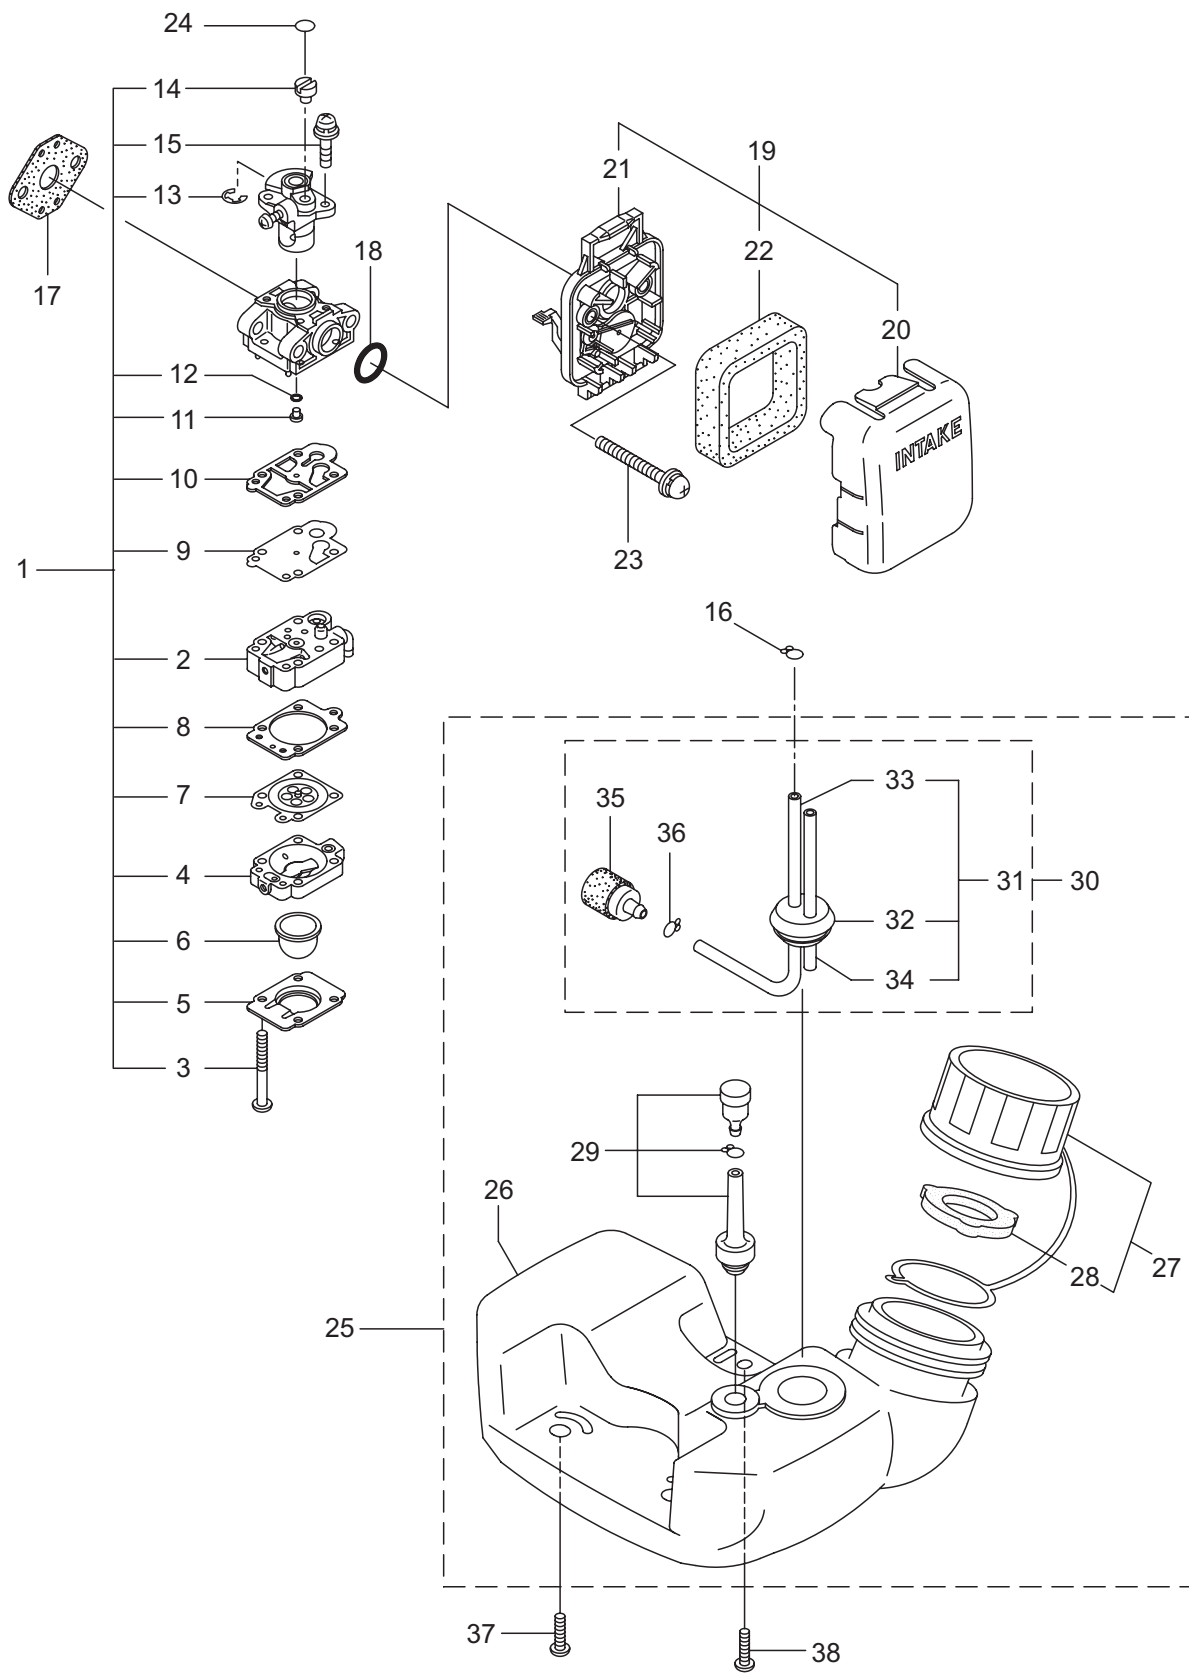

4. MX21
CARBURETOR, FUEL TANK

Ref. No.	Part No.	Part Name	Q'ty	Remarks
4-1	283893	Carburetor Ass'y	1	Incl.2-15 New gasket required
4-2	263739	Pump Body	1	
4-3	262996	Screw	4	
4-4	262991	Purge Body	1	
4-5	262992	Cover Plate	1	
4-6	261874	Primer Bulb	1	
4-7	283905	Diaphragm, Meterring	1	
4-8	262993	Gasket	1	
4-9	262994	Diaphragm,Fuel Pump	1	
4-10	282576	Gasket	1	
4-11	262730	Main Jet	1	#39
4-12	261871	O-Ring	1	
4-13	261876	E-Ring	1	
4-14	261658	Swivel	1	
4-15	264682	Screw	2	
4-16	261117	Clip	1	
4-17	261864	Gasket	1	
4-18	264691	O-Ring	1	
4-19	266420	Cleaner Ass'y	1	Incl.20-22
4-20	264709	Cover	1	
4-21	266433	Housing	1	
4-22	264695	Filter	1	
4-23	269834	Screw	2	
4-24	280020	Swivel Ring	1	
4-25	285728	Fuel Tank Ass'y	1	Incl.26-36
4-26	285664	Fuel Tank	1	
4-27	281564	Fuel Tank Cap Ass'y	1	Incl.28
4-28	269377	Gasket	1	
4-29	261696	Breather Ass'y	1	
4-30	265752	Fuel Pipe Pick-up Ass'y	1	Incl.31-36
4-31	264031	Fuel Pipe Ass'y	1	Incl.32-34
4-32	261115	Grommet	1	
4-33	261690	Fuel Pipe	1	160L
4-34	263038	Return Pipe	1	3x6x85L
4-35	264653	Filter Ass'y	1	
4-36	261117	Clip	1	
4-37	269828	Screw	2	M5x16
4-38	281208	Screw	1	M5x16