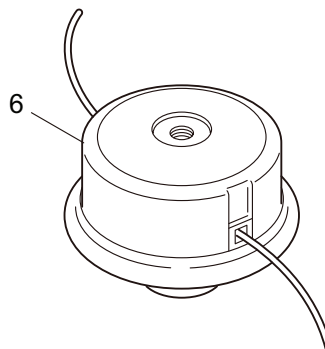

5. MX21
ACCESSORIES