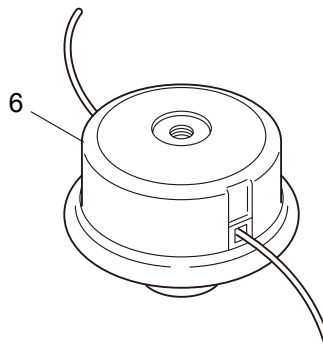

5. MX27
ACCESSORIES