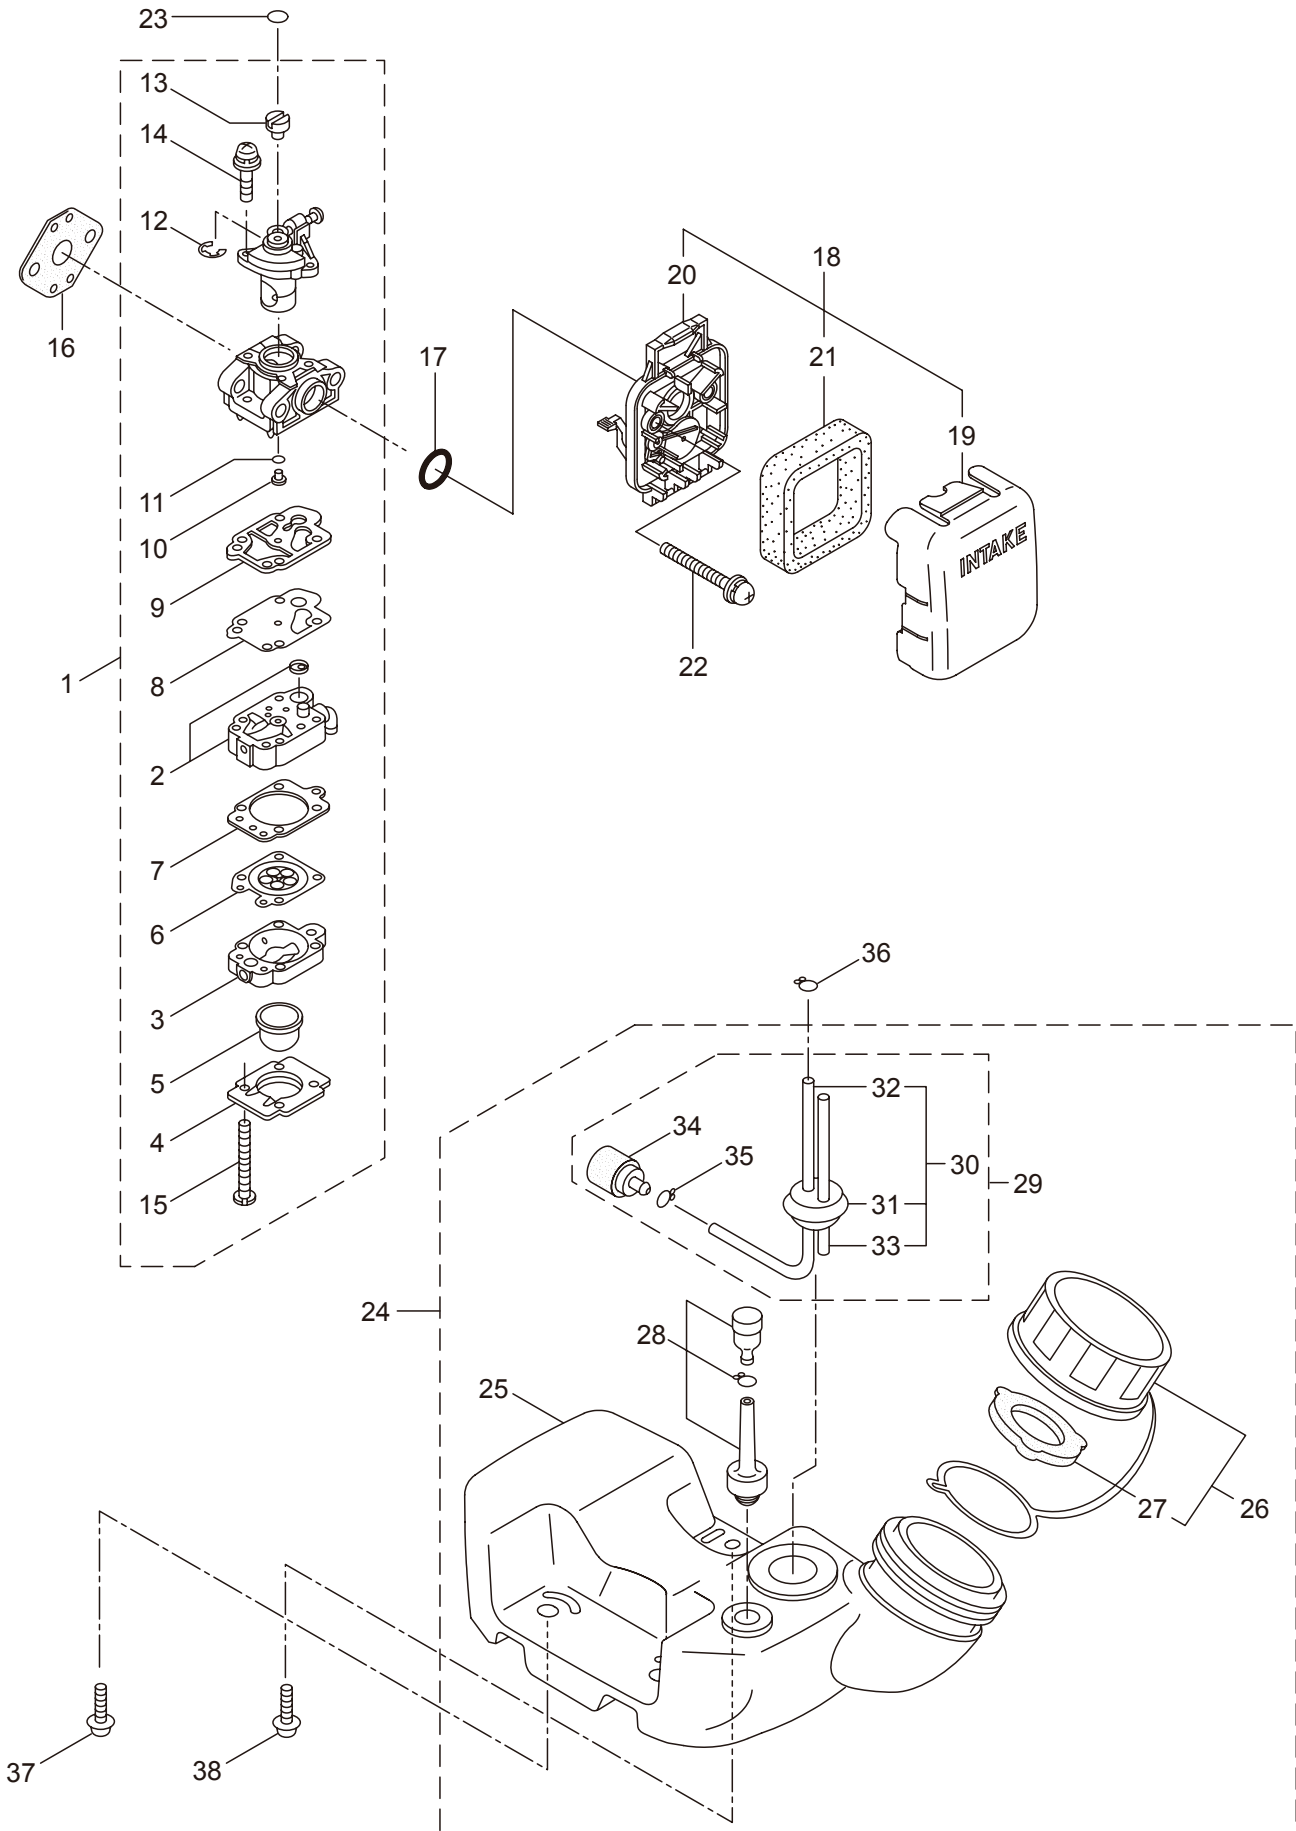

4. MX27
CARBURETOR, FUEL TANK

Ref. No.	Part No.	Part Name	Q'ty	Remarks
4-1	286274	Carburetor Ass'y	1	Incl.2-15 New gasket required
4-2	263739	Pump Body	1	
4-3	262991	Purge Body	1	
4-4	262992	Cover Plate	1	
4-5	261874	Primer Bulb	1	
4-6	283905	Diaphragm, Meterring	1	
4-7	262993	Gasket	1	
4-8	262994	Diaphragm,Fuel Pump	1	
4-9	282576	Gasket	1	
4-10	267358	Main Jet	1	
4-11	261871	O-Ring	1	
4-12	261876	E-Ring	1	
4-13	261658	Swivel	1	
4-14	264682	Screw	2	
4-15	262996	Screw	4	
4-16	261864	Gasket	1	
4-17	264691	O-Ring	1	
4-18	266420	Cleaner Ass'y	1	Incl.19-21
4-19	264709	Cover	1	
4-20	266433	Housing	1	
4-21	264695	Filter	1	
4-22	269834	Screw	2	
4-23	280020	Swivel Ring	1	
4-24	284023	Fuel Tank Ass'y	1	Incl.25-35
4-25	282250	Fuel Tank	1	
4-26	281564	Fuel Tank Cap Ass'y	1	Incl.27
4-27	269377	Gasket	1	
4-28	261696	Breather Ass'y	1	
4-29	265752	Fuel Pipe Pick-up Ass'y	1	Incl.30-35
4-30	264031	Fuel Pipe Ass'y	1	Incl.31-33
4-31	261115	Grommet	1	
4-32	261690	Fuel Pipe	1	160L
4-33	263038	Return Pipe	1	3x6x85L
4-34	264653	Filter Ass'y	1	
4-35	261117	Clip	1	
4-36	261117	Clip	1	
4-37	269828	Screw	2	M5x16
4-38	281208	Screw	1	M5x16