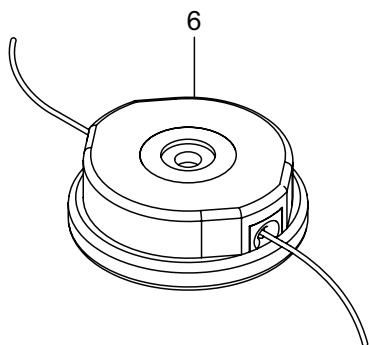

3. MX27E ENGINE

Ref. No.	Part No.	Part Name	Q'ty	Remarks
3-46	278756	Connector	1	
3-47	278754	Insulator	1	
3-48	278752	Cap	1	
3-49	261076	Woodruff Key	1	3x10
3-50	261417	Nut,Rotor	1	M8
3-51	280381	Spacer	2	
3-52	261256	Cap Screw	2	M4x25
3-53	288264	Spark Plug	1	BPMR8Y
3-54	263804	Lead	1	
3-55	284541	Wire,Lead	1	
3-56	246078	Grommet	1	
3-57	563192	Label	1	
3-58	563608	Label	1	TOKYO JAPAN

4. MX27E
RECOIL STARTER

Ref. No.	Part No.	Part Name	Q'ty	Remarks
4-1	563307	Recoil Starter Ass'y	1	Incl.2-14
4-2	269999	Recoil Ass'y	1	Incl.3-13
4-3	280492	Reel	1	
4-4	287421	Spiral Spring	1	
4-5	280494	Screw	1	
4-6	280495	Starter Rope Ass'y	1	Incl.7-9
4-7	283616	Starter Rope	1	
4-8	280497	Starter Grip	1	
4-9	280550	Stopper	1	
4-10	280547	Washer	1	
4-11	280548	Collar	1	
4-12	269423	Nut	1	
4-13	288500	Plate	1	
4-14	287399	Stater Pulley Ass'y	1	
4-15	269833	Screw	1	M4x16
4-16	280489	Screw	2	M4x20
4-17	563548	Label	1	EE262

6. MX27E
ACCESSORIES

Ref. No.	Part No.	Part Name	Q'ty	Remarks
6-1	210418	Box Spanner	1	13x19x(+)
6-2	022865	Double-ended Wrench	1	8x10
6-3	219431	Wrench	1	3mm
6-4	219432	Wrench	1	4mm
6-5	219433	Wrench	1	5mm
6-6	231202	Semi-Auto Head (L)	1	
6-7	560349	Instruction Manual	1	GB/ES/PT
6-8	560403	Instruction Manual	1	FR/IT/DE
6-9	560404	Instruction Manual	1	GR/PL/RO
6-10	560405	Instruction Manual	1	NL/HR
6-11	524716	Parts List	1	MX27E
6-12	560251	Colgate Tube	1	60L
6-13	685048	Band	1	CV-150B