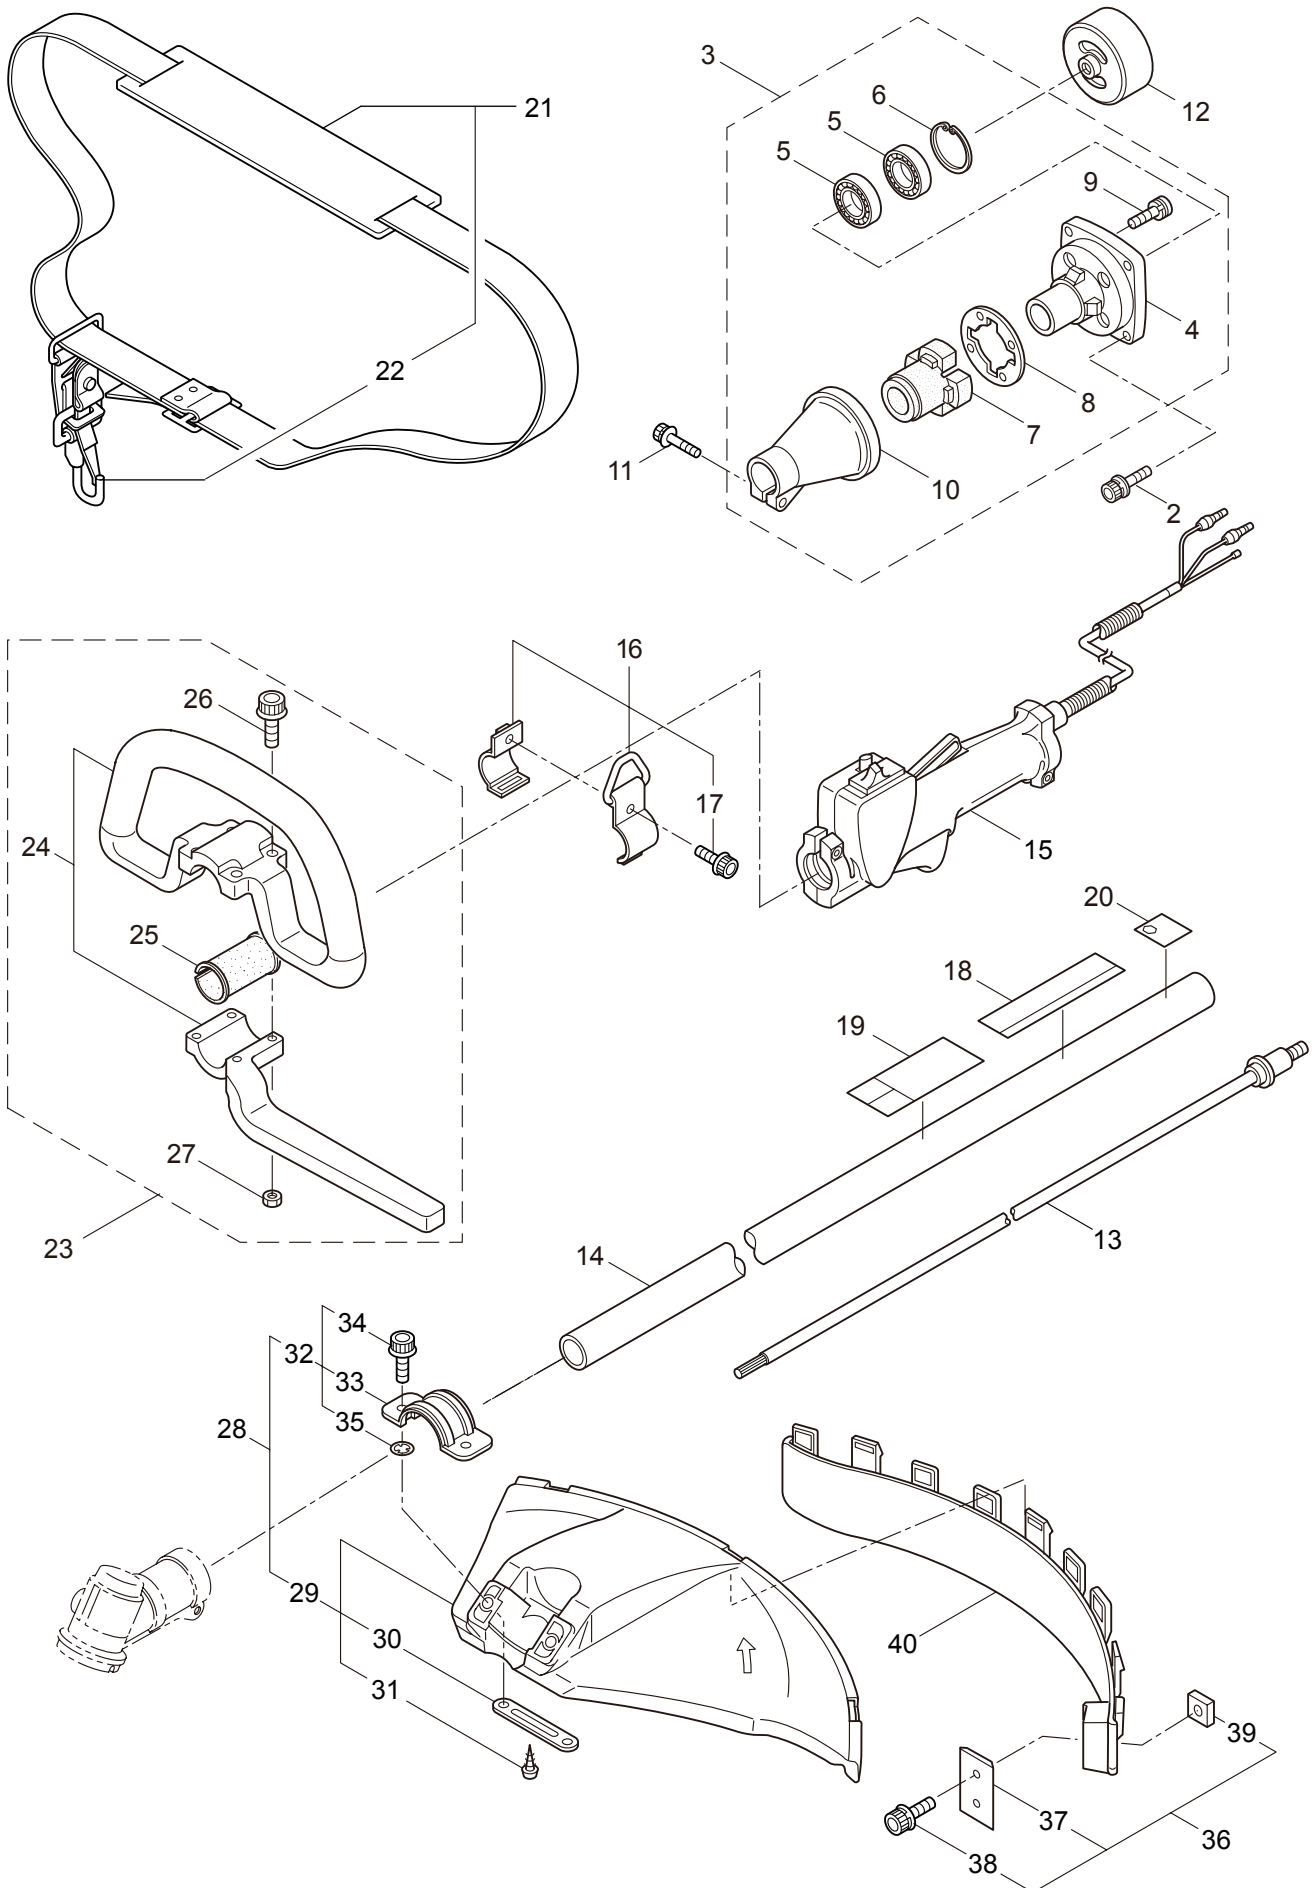

PARTS LIST

MX27

CONTENTS

1. MAIN BODY	1 ~ 2
2. GEARCASE	3 ~ 4
3. ENGINE	5 ~ 8
4. CARBURETOR, FUEL TANK	9 ~ 10
5. ACCESSORIES	11 ~ 12

2011. 11.

P/N 523268

1. MX27
MAIN BODY

Ref. No.	Part No.	Part Name	Q'ty	Remarks
1-1	363909	MX27-01	1	
1-1	363920	MX27-02	1	
1-2	261250	Cap Screw	4	M5x20
1-3	215512	Clutch Case Ass'y	1	Incl.4-10
1-4	214592	Bearing Case	1	
1-5	214161	Bearing	2	#6000ZZ
1-6	054676	Snap Ring	1	#26
1-7	214162	Buffer	1	
1-8	214163	Washer	1	
1-9	092033	Screw	4	M5x15
1-10	214593	Driveshaft Tube Adapter	1	
1-11	261246	Cap Screw	1	M5x25
1-12	229091	Clutch Drum	1	
1-13	219268	Driveshaft Ass'y	1	
1-14	224122	Driveshaft Tube	1	
1-15	223153	Throttle Trigger	1	
1-16	215533	Hanging Bracket Ass'y	1	Incl.17
1-17	261762	Cap Screw	1	M5x14
1-18	233285	Label	1	MX27
1-19	223188	Label	1	
1-20	228043	Label	1	
1-21	220533	Hanging Strap Ass'y	1	Incl.22
1-22	231657	Hook	1	
1-23	224324	Loop Handle Ass'y	1	Incl.24-27
1-24	222520	Loop Handle	1	
1-25	213171	Packing	1	
1-26	215608	Cap Screw	4	M5x30x16
1-27	089846	Nut	4	M5
1-28	232086	Safety Cover Ass'y	1	Incl.29-35
1-29	231252	Safety Cover Ass'y	1	Incl.30,31
1-30	227819	Bracket	1	
1-31	221580	Screw	1	4x8
1-32	232087	Bracket Ass'y	1	Incl.33-35
1-33	227822	Bracket	1	
1-34	220632	Cap Screw	2	M6x30
1-35	231704	Washer	2	6x13xt1.0
1-36	231882	String Cutter Ass'y	1	Incl.37-39
1-37	230747	String Cutter	1	
1-38	261250	Cap Screw	1	M5x20
1-39	228325	Nut	1	
1-40	230748	Cover Extention	1	

2. MX27
GEARCASE

Ref. No.	Part No.	Part Name	Q'ty	Remarks
2-1	231880	Gearcase Ass'y	1	Incl.2-17
2-2	225960	Gearcase	1	
2-3	089101	Bolt	1	M8x10
2-4	227990	Bearing	1	#608
2-5	228416	Gear Set	1	
2-6	219087	Cap Screw	1	M5x10
2-7	227991	Bearing	1	#6001DDU
2-8	055185	Snap Ring	1	#28
2-9	227992	Bearing	1	#609
2-10	227993	Bearing	1	#609Z
2-11	228477	Snap Ring	1	#9
2-12	140270	Snap Ring	1	#24
2-13	261246	Cap Screw	1	M5x25
2-14	212986	Boss Adapter	1	
2-15	140275	Clamping Washer	1	
2-16	215547	Stabilizer	1	
2-17	215610	Bolt	1	M8x22,Counterclockwise