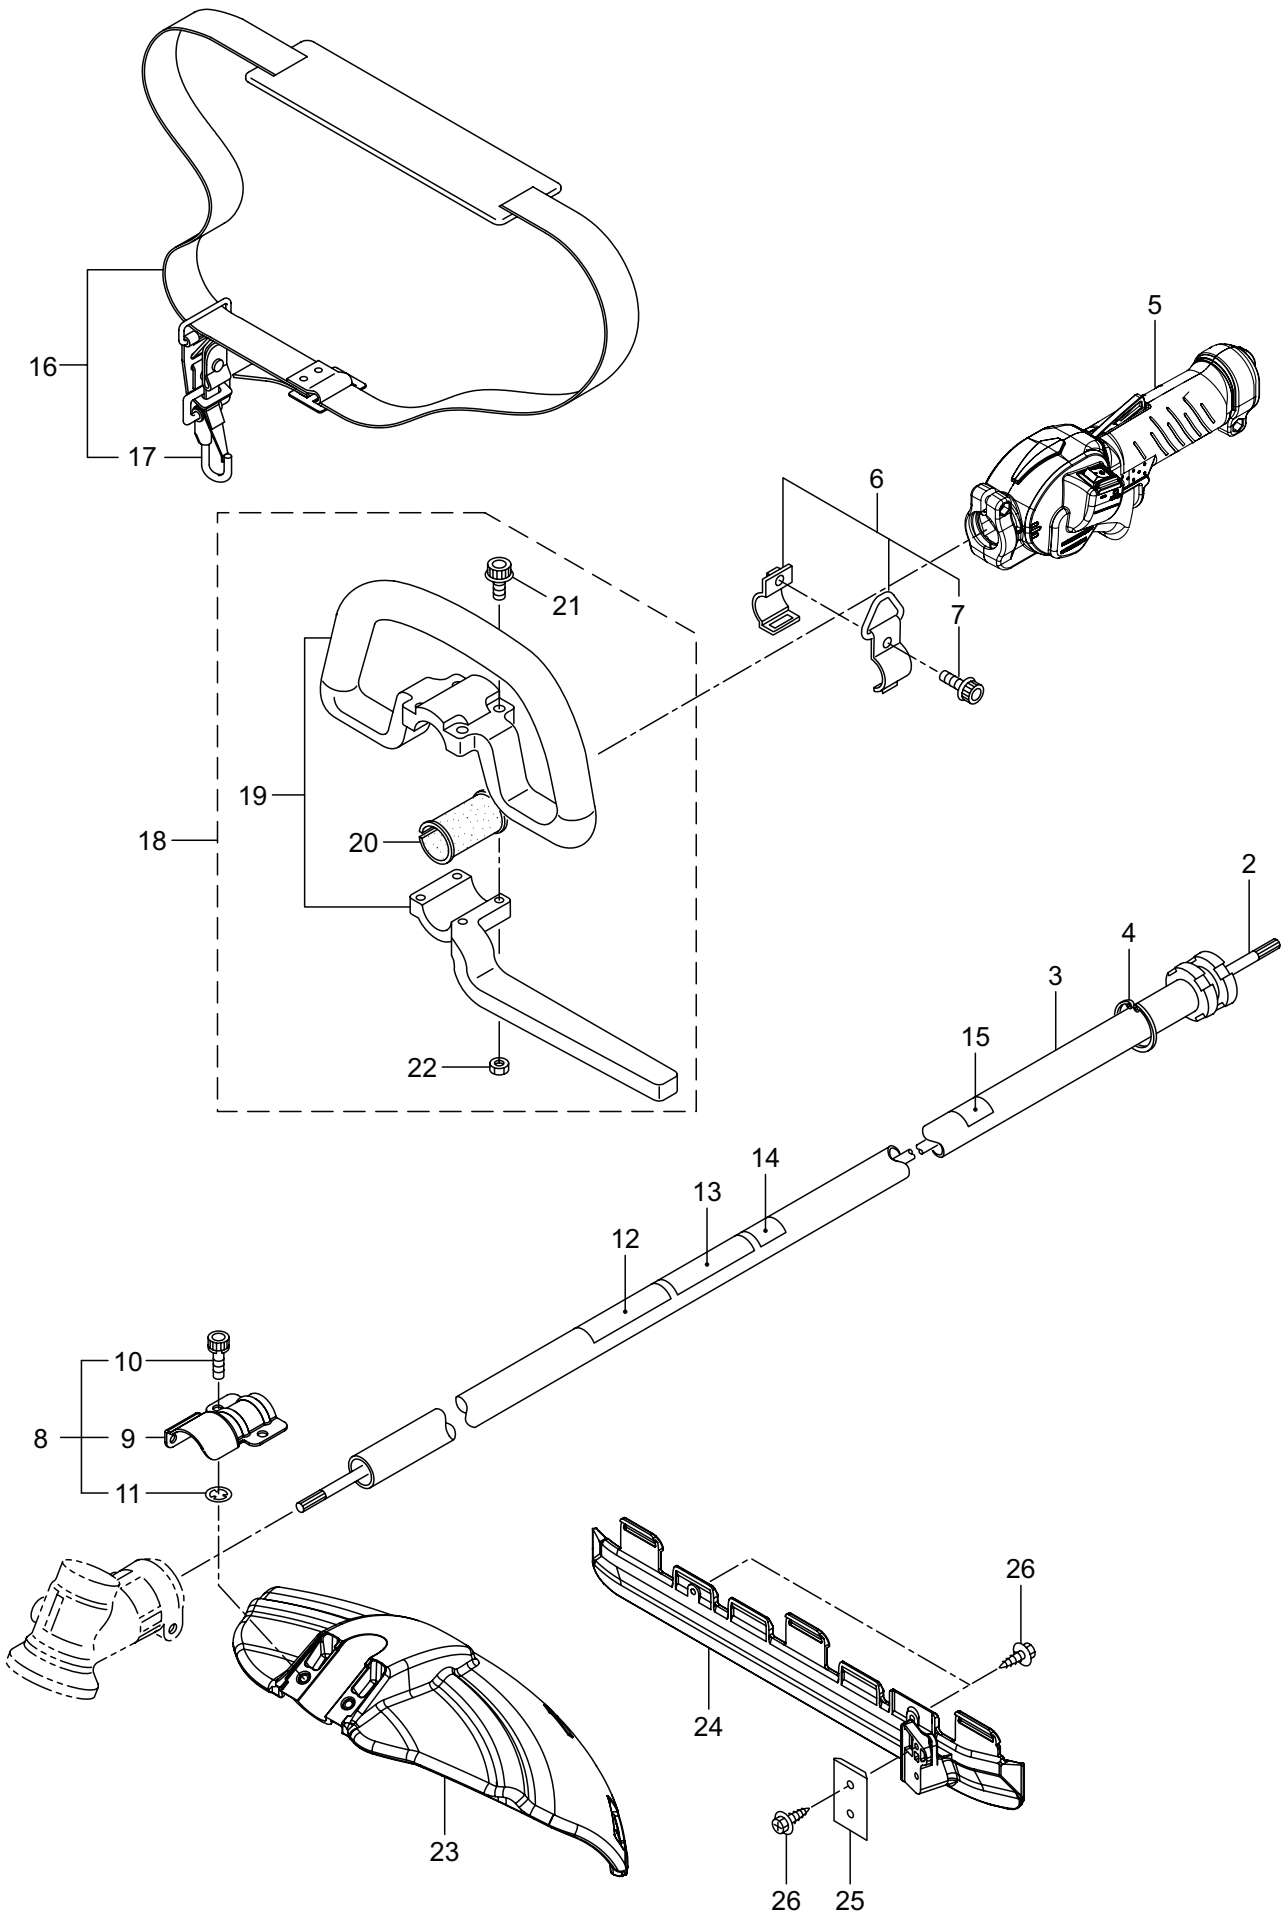

PARTS LIST

MX27E

CONTENTS

1. MAIN BODY	1 ~ 2
2. GEARCASE.....	3 ~ 4
3. ENGINE.....	5 ~ 8
4. RECOIL STARTER	9 ~ 10
5. CARBURETOR, FUEL TANK	11 ~ 12
6. ACCESSORIES	13 ~ 14

2019. 02.

P/N 524716

1. MX27E
MAIN BODY

Ref. No.	Part No.	Part Name	Q'ty	Remarks
1-1	366119	MX27E	1	
1-2	227831	Driveshaft Ass'y	1	
1-3	560396	Driveshaft Tube	1	
1-4	012382	Snap Ring	1	H36
1-5	560427	Throttle Trigger	1	
1-6	215533	Hanging Bracket Ass'y	1	Incl.7
1-7	261762	Cap Screw	1	M5x14
1-8	560391	Bracket Ass'y	1	Incl.9-11
1-9	560392	Bracket	1	
1-10	271437	Screw	2	M6x20
1-11	231704	Washer	2	6x13xt1.0
1-12	560240	Label	1	
1-13	560393	Label	1	MX27E
1-14	560394	Label	1	
1-15	215501	Label	1	
1-16	560229	Hanging Strap Ass'y	1	
1-17	560282	Hook	1	
1-18	560316	Loop Handle Ass'y	1	Incl.19-22
1-19	222520	Loop Handle	1	
1-20	213171	Packing	1	
1-21	215608	Cap Screw	4	M5x30x16
1-22	081027	Nut	4	M5
1-23	560420	Safety Cover	1	
1-24	234999	Cover Extension	1	
1-25	230747	String Cutter	1	
1-26	232689	Screw	3	M5x16

2. MX27E
GEARCASE

Ref. No.	Part No.	Part Name	Q'ty	Remarks
2-1	231876	Gearcase Ass'y	1	Incl.2-16
2-2	225960	Gearcase	1	
2-3	234109	Bolt	1	M8x8
2-4	227990	Bearing	1	#608
2-5	228416	Gear Set	1	
2-6	227991	Bearing	1	#6001DDU
2-7	055185	Snap Ring	1	H28
2-8	227992	Bearing	1	#609
2-9	227993	Bearing	1	#609Z
2-10	228477	Snap Ring	1	#9
2-11	140270	Snap Ring	1	#24
2-12	261246	Cap Screw	1	M5x25
2-13	212986	Boss Adapter	1	
2-14	140275	Clamping Washer	1	
2-15	215547	Stabilizer	1	
2-16	215610	Bolt	1	M8x22,Counterclockwise
2-17	261233	Cap Screw	1	M5x12