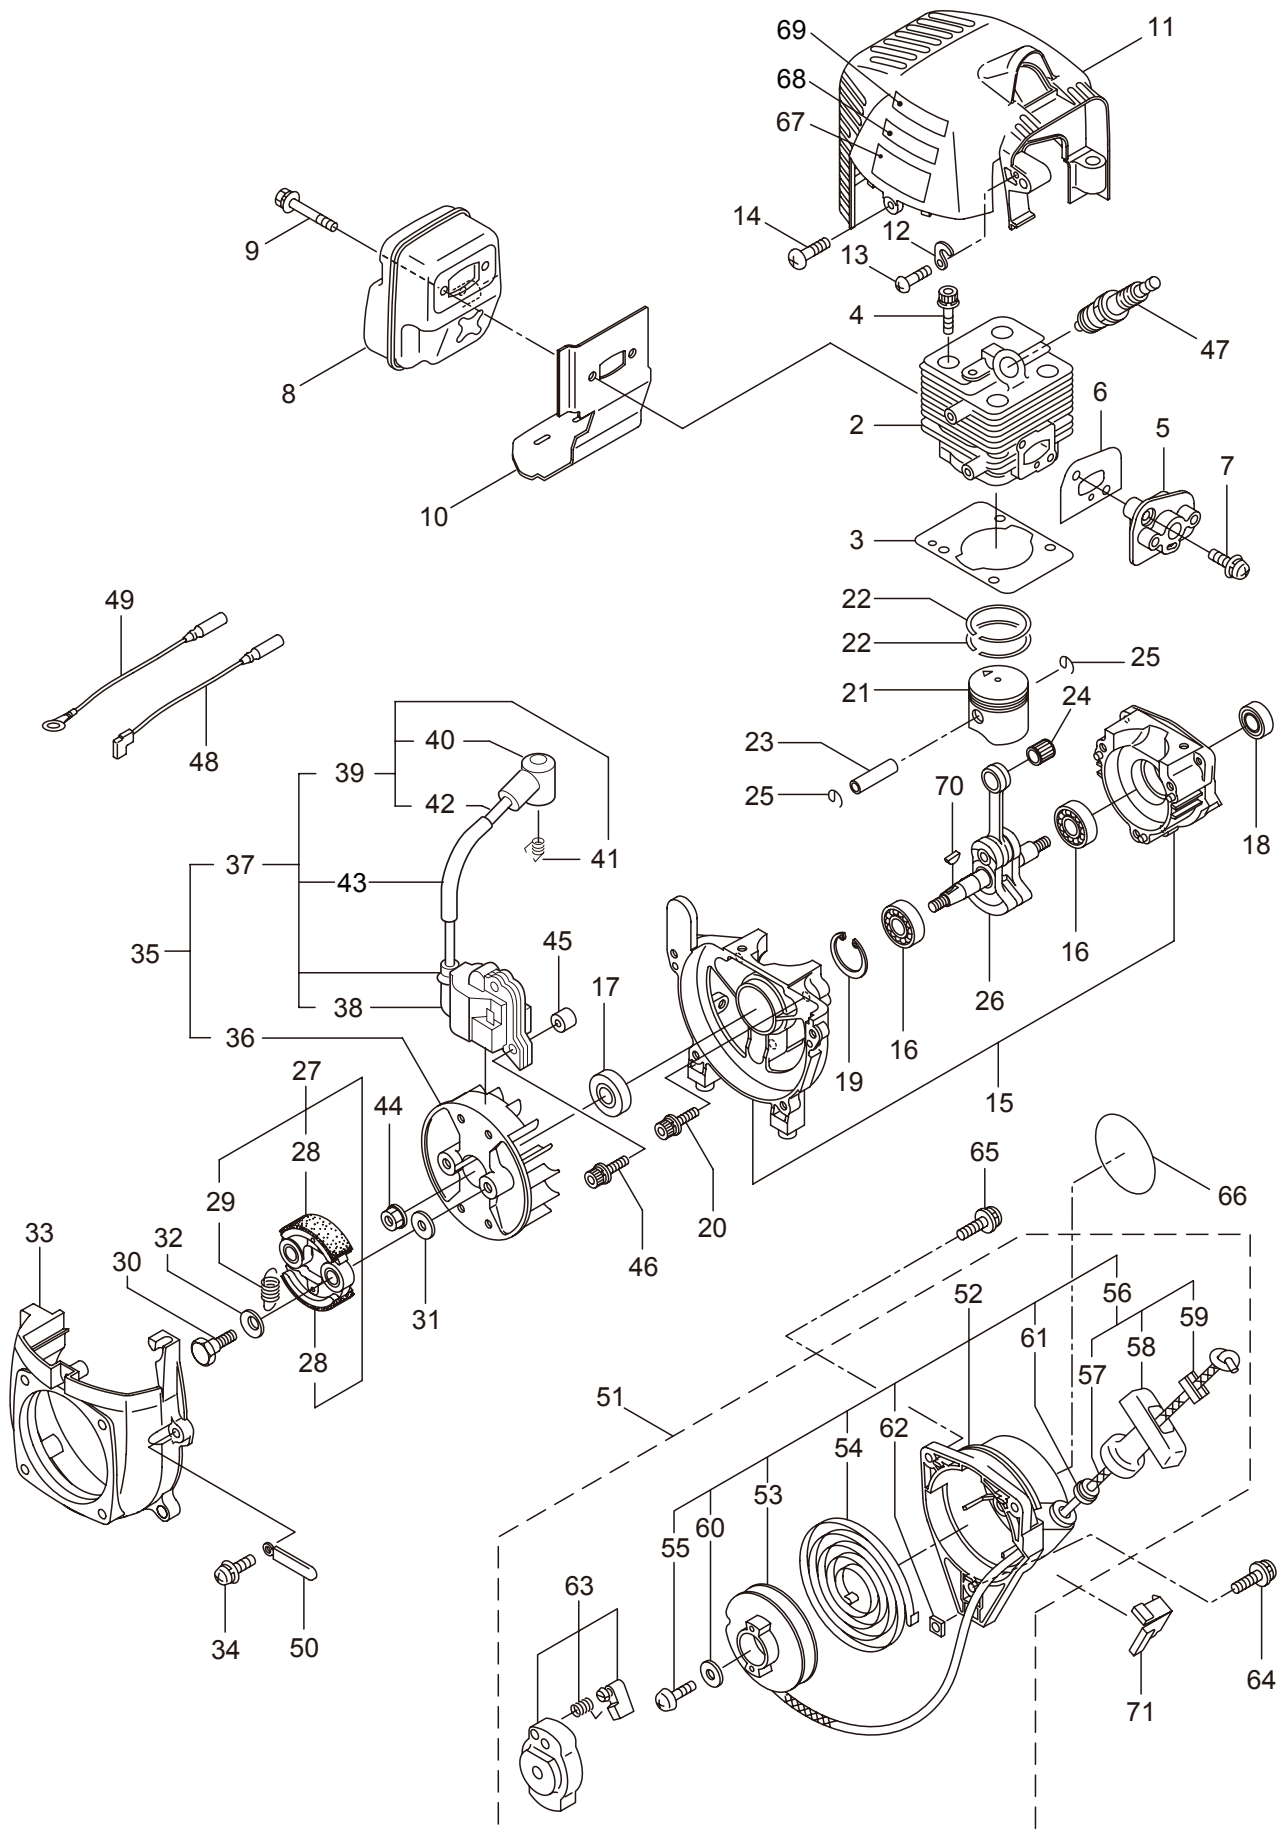

3. MX27 ENGINE

Ref. No.	Part No.	Part Name	Q'ty	Remarks
3-46	261256	Cap Screw	2	M4x25
3-47	262483	Spark Plug	1	NGK BPMR6Y
3-48	267492	Lead	1	130L
3-49	282880	Wire, Lead	1	
3-50	264588	Clamp	1	
3-51	280419	Recoil Starter Ass'y	1	Incl.52-63
3-52	269999	Recoil Ass'y	1	Incl.53-62
3-53	280492	Reel	1	
3-54	287421	Spiral Spring	1	
3-55	280494	Screw	1	
3-56	280495	Starter Rope Ass'y	1	Incl.57-59
3-57	283616	Starter Rope	1	
3-58	280497	Starter Grip	1	
3-59	280550	Stopper	1	
3-60	280547	Washer	1	
3-61	280548	Collar	1	
3-62	269423	Nut	1	
3-63	287399	Stator Pulley Ass'y	1	
3-64	269833	Screw	1	M4x16
3-65	280489	Screw	2	M4x20
3-66	288697	Label	1	EE260
3-67	286122	Label	1	MARUYAMA
3-68	284587	Label	1	
3-69	267561	Label	1	
3-70	261076	Woodruff Key	1	3x10
3-71	288500	Plate	1