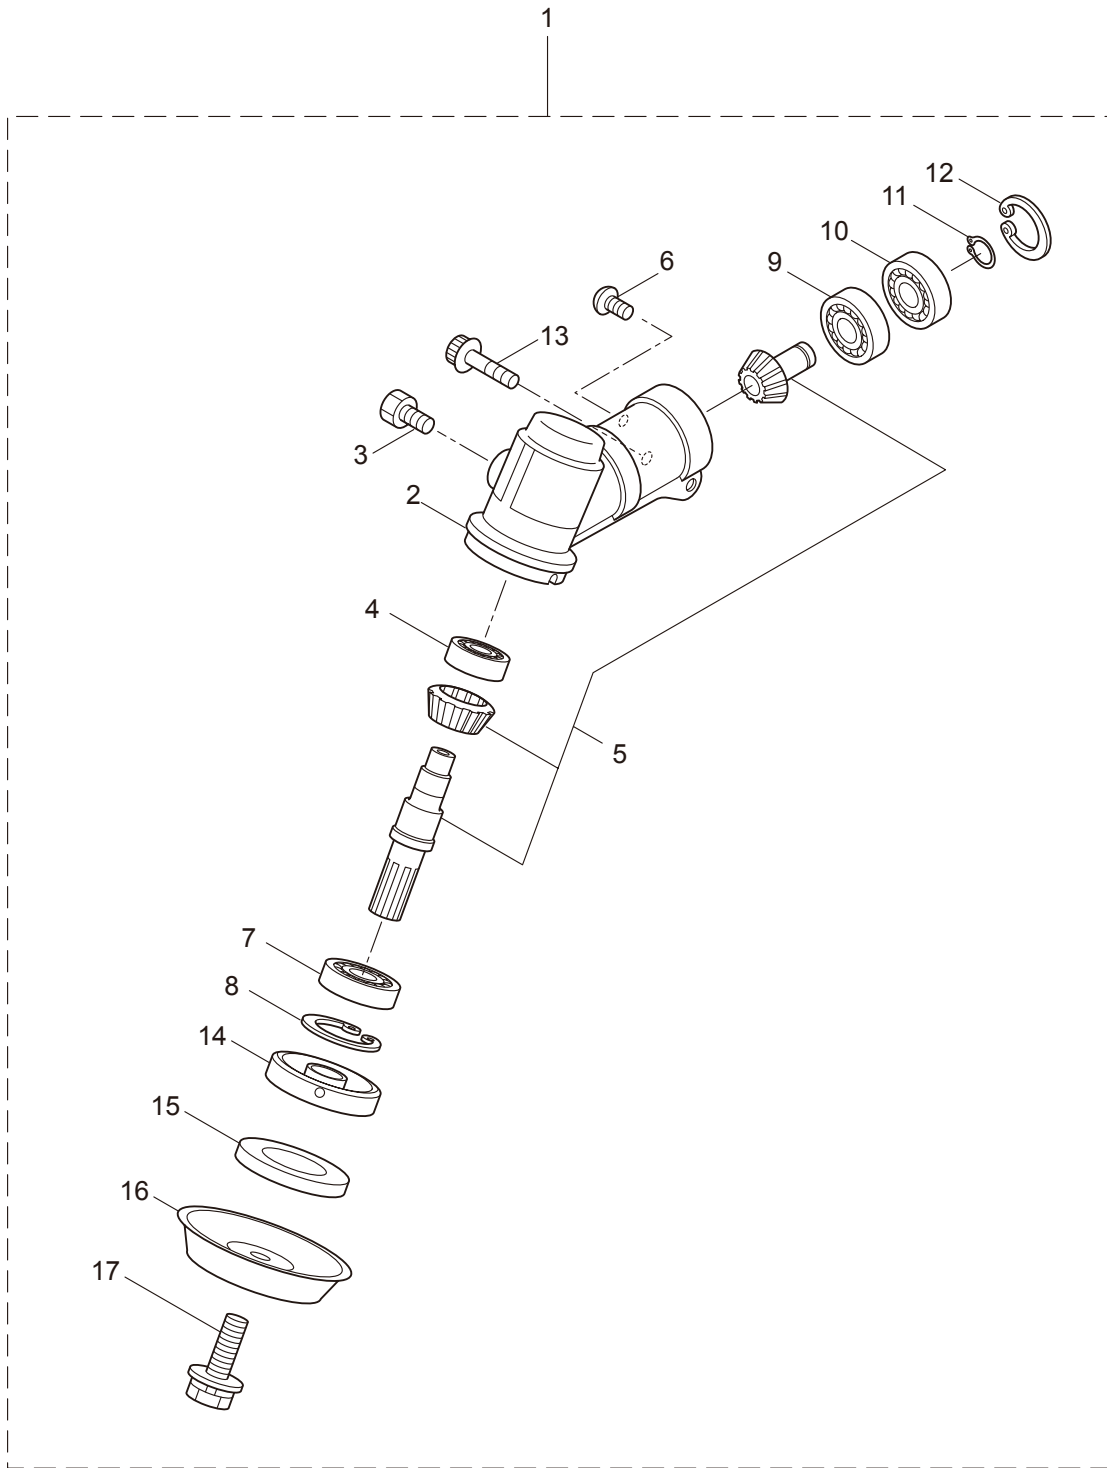

PARTS LIST

MX27

CONTENTS

1. MAIN BODY	1 ~ 2
2. GEARCASE	3 ~ 4
3. ENGINE	5 ~ 8
4. CARBURETOR, FUEL TANK	9 ~ 10
5. ACCESSORIES	11 ~ 12

2011. 11.

P/N 523268

1. MX27
MAIN BODY

Ref. No.	Part No.	Part Name	Q'ty	Remarks
1-1	363909	MX27-01	1	
1-1	363920	MX27-02	1	
1-2	261250	Cap Screw	4	M5x20
1-3	215512	Clutch Case Ass'y	1	Incl.4-10
1-4	214592	Bearing Case	1	
1-5	214161	Bearing	2	#6000ZZ
1-6	054676	Snap Ring	1	#26
1-7	214162	Buffer	1	
1-8	214163	Washer	1	
1-9	092033	Screw	4	M5x15
1-10	214593	Driveshaft Tube Adapter	1	
1-11	261246	Cap Screw	1	M5x25
1-12	229091	Clutch Drum	1	
1-13	219268	Driveshaft Ass'y	1	
1-14	224122	Driveshaft Tube	1	
1-15	223153	Throttle Trigger	1	
1-16	215533	Hanging Bracket Ass'y	1	Incl.17
1-17	261762	Cap Screw	1	M5x14
1-18	233285	Label	1	MX27
1-19	223188	Label	1	
1-20	228043	Label	1	
1-21	220533	Hanging Strap Ass'y	1	Incl.22
1-22	231657	Hook	1	
1-23	224324	Loop Handle Ass'y	1	Incl.24-27
1-24	222520	Loop Handle	1	
1-25	213171	Packing	1	
1-26	215608	Cap Screw	4	M5x30x16
1-27	089846	Nut	4	M5
1-28	232086	Safety Cover Ass'y	1	Incl.29-35
1-29	231252	Safety Cover Ass'y	1	Incl.30,31
1-30	227819	Bracket	1	
1-31	221580	Screw	1	4x8
1-32	232087	Bracket Ass'y	1	Incl.33-35
1-33	227822	Bracket	1	
1-34	220632	Cap Screw	2	M6x30
1-35	231704	Washer	2	6x13xt1.0
1-36	231882	String Cutter Ass'y	1	Incl.37-39
1-37	230747	String Cutter	1	
1-38	261250	Cap Screw	1	M5x20
1-39	228325	Nut	1	
1-40	230748	Cover Extention	1	

2. MX27
GEARCASE

Ref. No.	Part No.	Part Name	Q'ty	Remarks
2-1	231880	Gearcase Ass'y	1	Incl.2-17
2-2	225960	Gearcase	1	
2-3	089101	Bolt	1	M8x10
2-4	227990	Bearing	1	#608
2-5	228416	Gear Set	1	
2-6	219087	Cap Screw	1	M5x10
2-7	227991	Bearing	1	#6001DDU
2-8	055185	Snap Ring	1	#28
2-9	227992	Bearing	1	#609
2-10	227993	Bearing	1	#609Z
2-11	228477	Snap Ring	1	#9
2-12	140270	Snap Ring	1	#24
2-13	261246	Cap Screw	1	M5x25
2-14	212986	Boss Adapter	1	
2-15	140275	Clamping Washer	1	
2-16	215547	Stabilizer	1	
2-17	215610	Bolt	1	M8x22,Counterclockwise