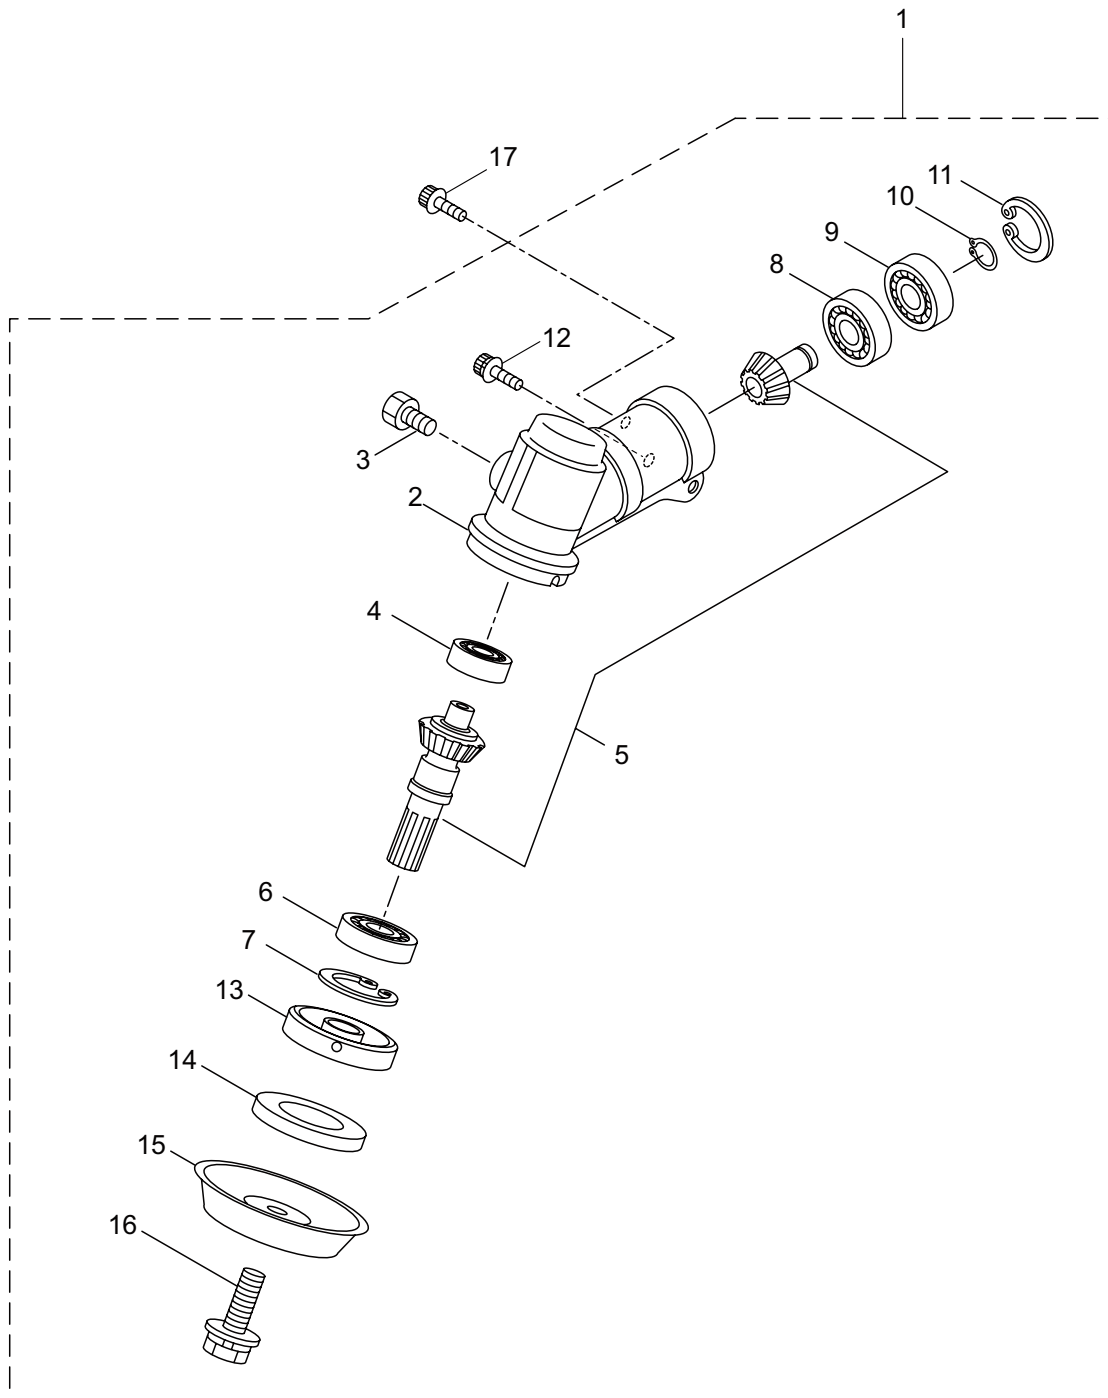

PARTS LIST

MX27E

CONTENTS

1. MAIN BODY	1 ~ 2
2. GEARCASE.....	3 ~ 4
3. ENGINE.....	5 ~ 8
4. RECOIL STARTER	9 ~ 10
5. CARBURETOR, FUEL TANK	11 ~ 12
6. ACCESSORIES	13 ~ 14

2019. 02.

P/N 524716

1. MX27E
MAIN BODY

Ref. No.	Part No.	Part Name	Q'ty	Remarks
1-1	366119	MX27E	1	
1-2	227831	Driveshaft Ass'y	1	
1-3	560396	Driveshaft Tube	1	
1-4	012382	Snap Ring	1	H36
1-5	560427	Throttle Trigger	1	
1-6	215533	Hanging Bracket Ass'y	1	Incl.7
1-7	261762	Cap Screw	1	M5x14
1-8	560391	Bracket Ass'y	1	Incl.9-11
1-9	560392	Bracket	1	
1-10	271437	Screw	2	M6x20
1-11	231704	Washer	2	6x13xt1.0
1-12	560240	Label	1	
1-13	560393	Label	1	MX27E
1-14	560394	Label	1	
1-15	215501	Label	1	
1-16	560229	Hanging Strap Ass'y	1	
1-17	560282	Hook	1	
1-18	560316	Loop Handle Ass'y	1	Incl.19-22
1-19	222520	Loop Handle	1	
1-20	213171	Packing	1	
1-21	215608	Cap Screw	4	M5x30x16
1-22	081027	Nut	4	M5
1-23	560420	Safety Cover	1	
1-24	234999	Cover Extension	1	
1-25	230747	String Cutter	1	
1-26	232689	Screw	3	M5x16

2. MX27E
GEARCASE

Ref. No.	Part No.	Part Name	Q'ty	Remarks
2-1	231876	Gearcase Ass'y	1	Incl.2-16
2-2	225960	Gearcase	1	
2-3	234109	Bolt	1	M8x8
2-4	227990	Bearing	1	#608
2-5	228416	Gear Set	1	
2-6	227991	Bearing	1	#6001DDU
2-7	055185	Snap Ring	1	H28
2-8	227992	Bearing	1	#609
2-9	227993	Bearing	1	#609Z
2-10	228477	Snap Ring	1	#9
2-11	140270	Snap Ring	1	#24
2-12	261246	Cap Screw	1	M5x25
2-13	212986	Boss Adapter	1	
2-14	140275	Clamping Washer	1	
2-15	215547	Stabilizer	1	
2-16	215610	Bolt	1	M8x22,Counterclockwise
2-17	261233	Cap Screw	1	M5x12