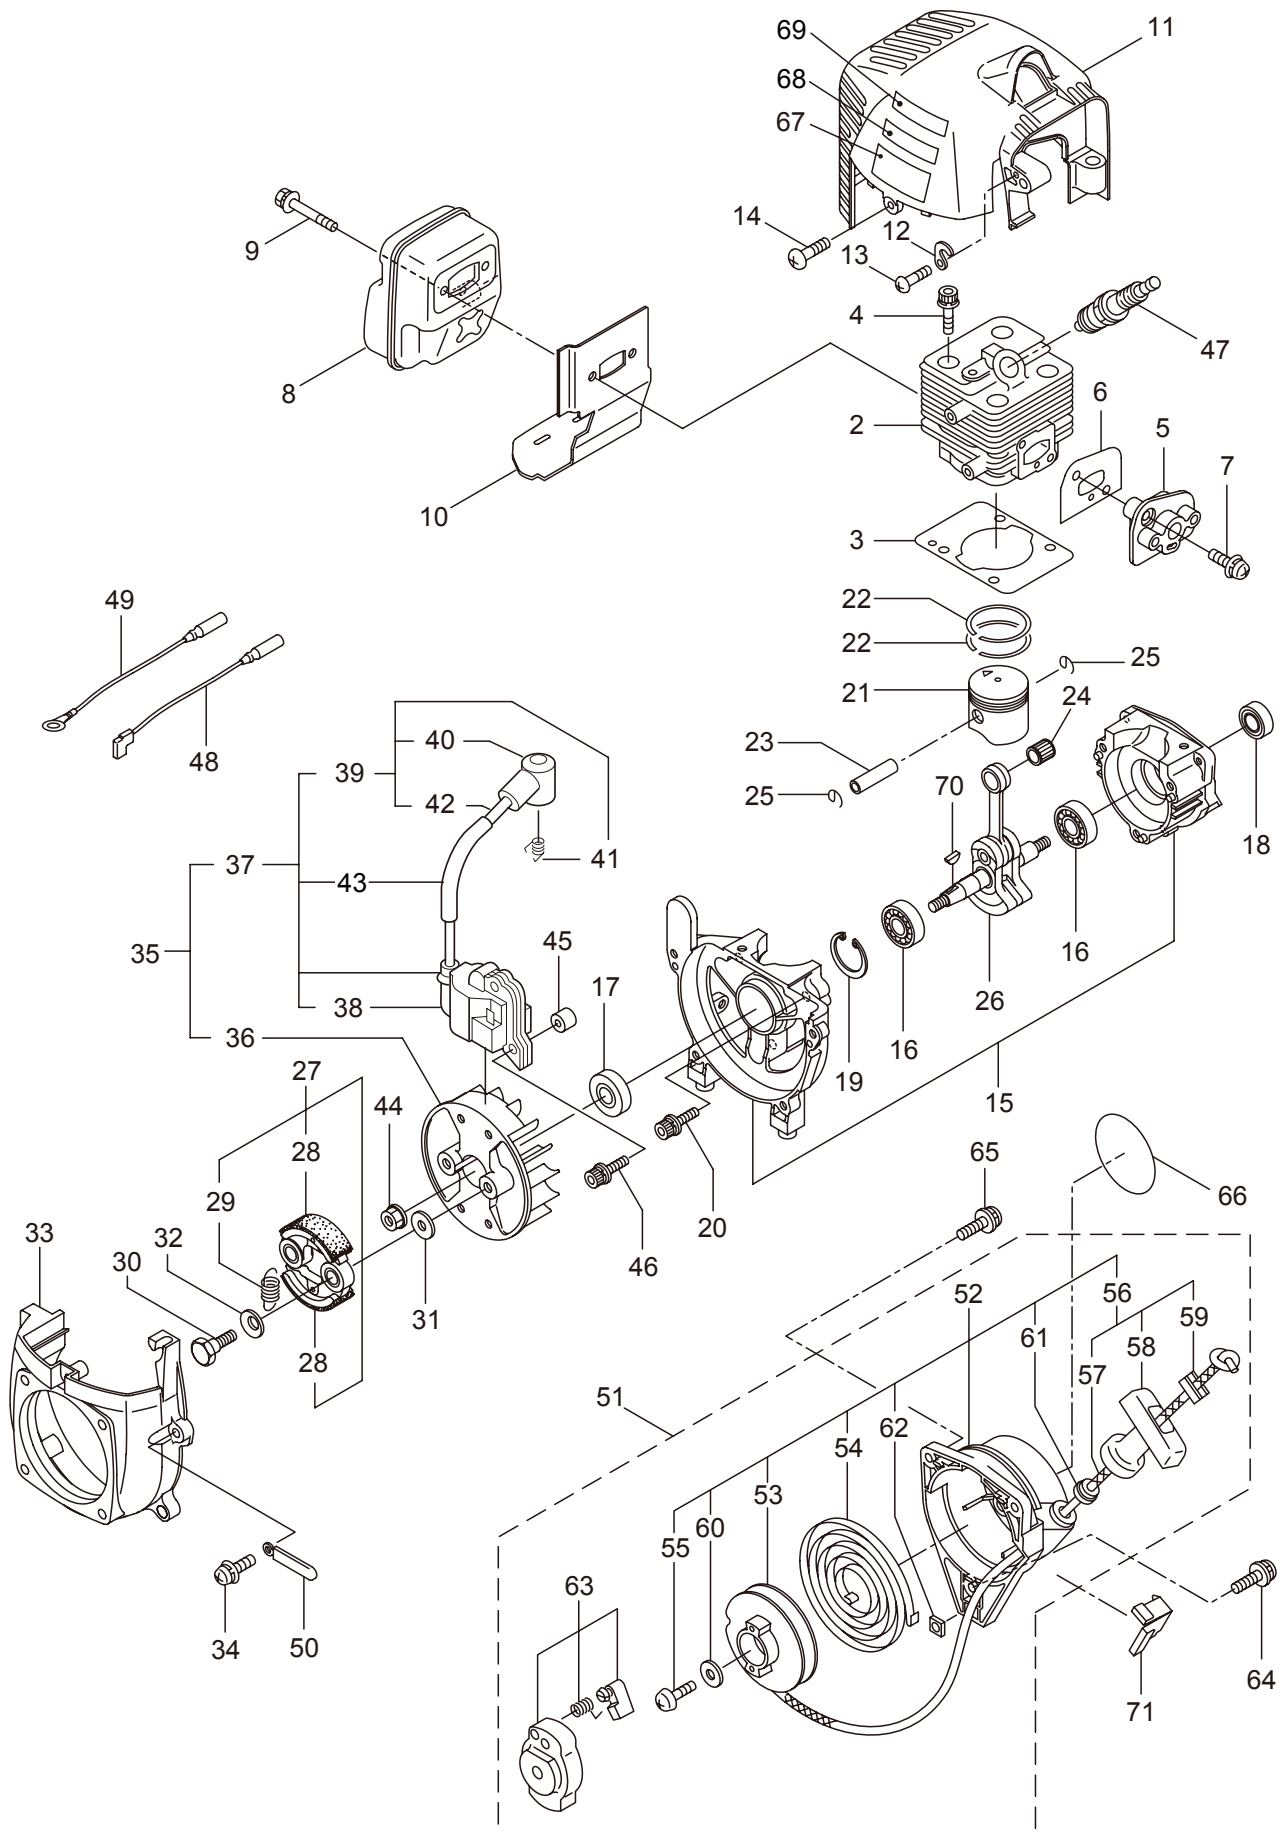

3. MX27 ENGINE

Ref. No.	Part No.	Part Name	Q'ty	Remarks
3-1	858981	Engine	1	EE260/22
3-2	269140	Cylinder	1	New gasket required
3-3	282330	Gasket	1	
3-4	261250	Cap Screw	4	M5x20
3-5	263772	Insulator	1	New gasket required
3-6	267049	Gasket	1	
3-7	269826	Screw	2	M5x25
3-8	285102	Muffler Comp.	1	
3-9	266264	Cap Screw	2	M5x50
3-10	282252	Gasket	1	
3-11	285056	Top Cover	1	
3-12	283983	Hook	1	
3-13	283984	Screw	1	M3x10
3-14	280144	Tapping Screw	1	
3-15	282245	Crankcase	1	
3-16	280488	Bearing	2	PPL 6001
3-17	261492	Oil Seal	1	ISCD12287
3-18	261386	Oil Seal	1	ISCD12227
3-19	055185	Snap Ring	1	#28
3-20	261612	Cap Screw	3	M5x30
3-21	269160	Piston	1	
3-22	261496	Piston Ring	2	(2)Required
3-23	261497	Piston Pin	1	
3-24	261037	Bearing,Needle	1	KBK8x11x11.8x1
3-25	261576	Clip,Piston	2	
3-26	282323	Crankshaft/Conn.Rod Ass'y	1	
3-27	269168	Clutch Ass'y	1	Incl.28,29
3-28	269169	Clutch Shoe	2	(2)required
3-29	269173	Spring, Clutch	1	
3-30	269647	Clutch Bolt	2	
3-31	269175	Washer	2	6.1x15x1.6
3-32	261777	Wave Washer	2	
3-33	283386	Fan Cover	1	
3-34	269831	Screw	4	M5x20
3-35	285324	Magneto Ass'y	1	incl.36-43
3-36	261356	Rotor/Fan	1	
3-37	285325	Ignition Coil Ass'y	1	Incl.38-43
3-38	267401	Coil	1	
3-39	285326	Spark Prug Wire Ass'y	1	Incl.40-42
3-40	261074	Plug Boot	1	
3-41	261075	Connector	1	
3-42	285327	Spark Prug Wire	1	
3-43	285328	Insulator	1	
3-44	261417	Nut,Rotor	1	M8
3-45	280381	Spacer	2