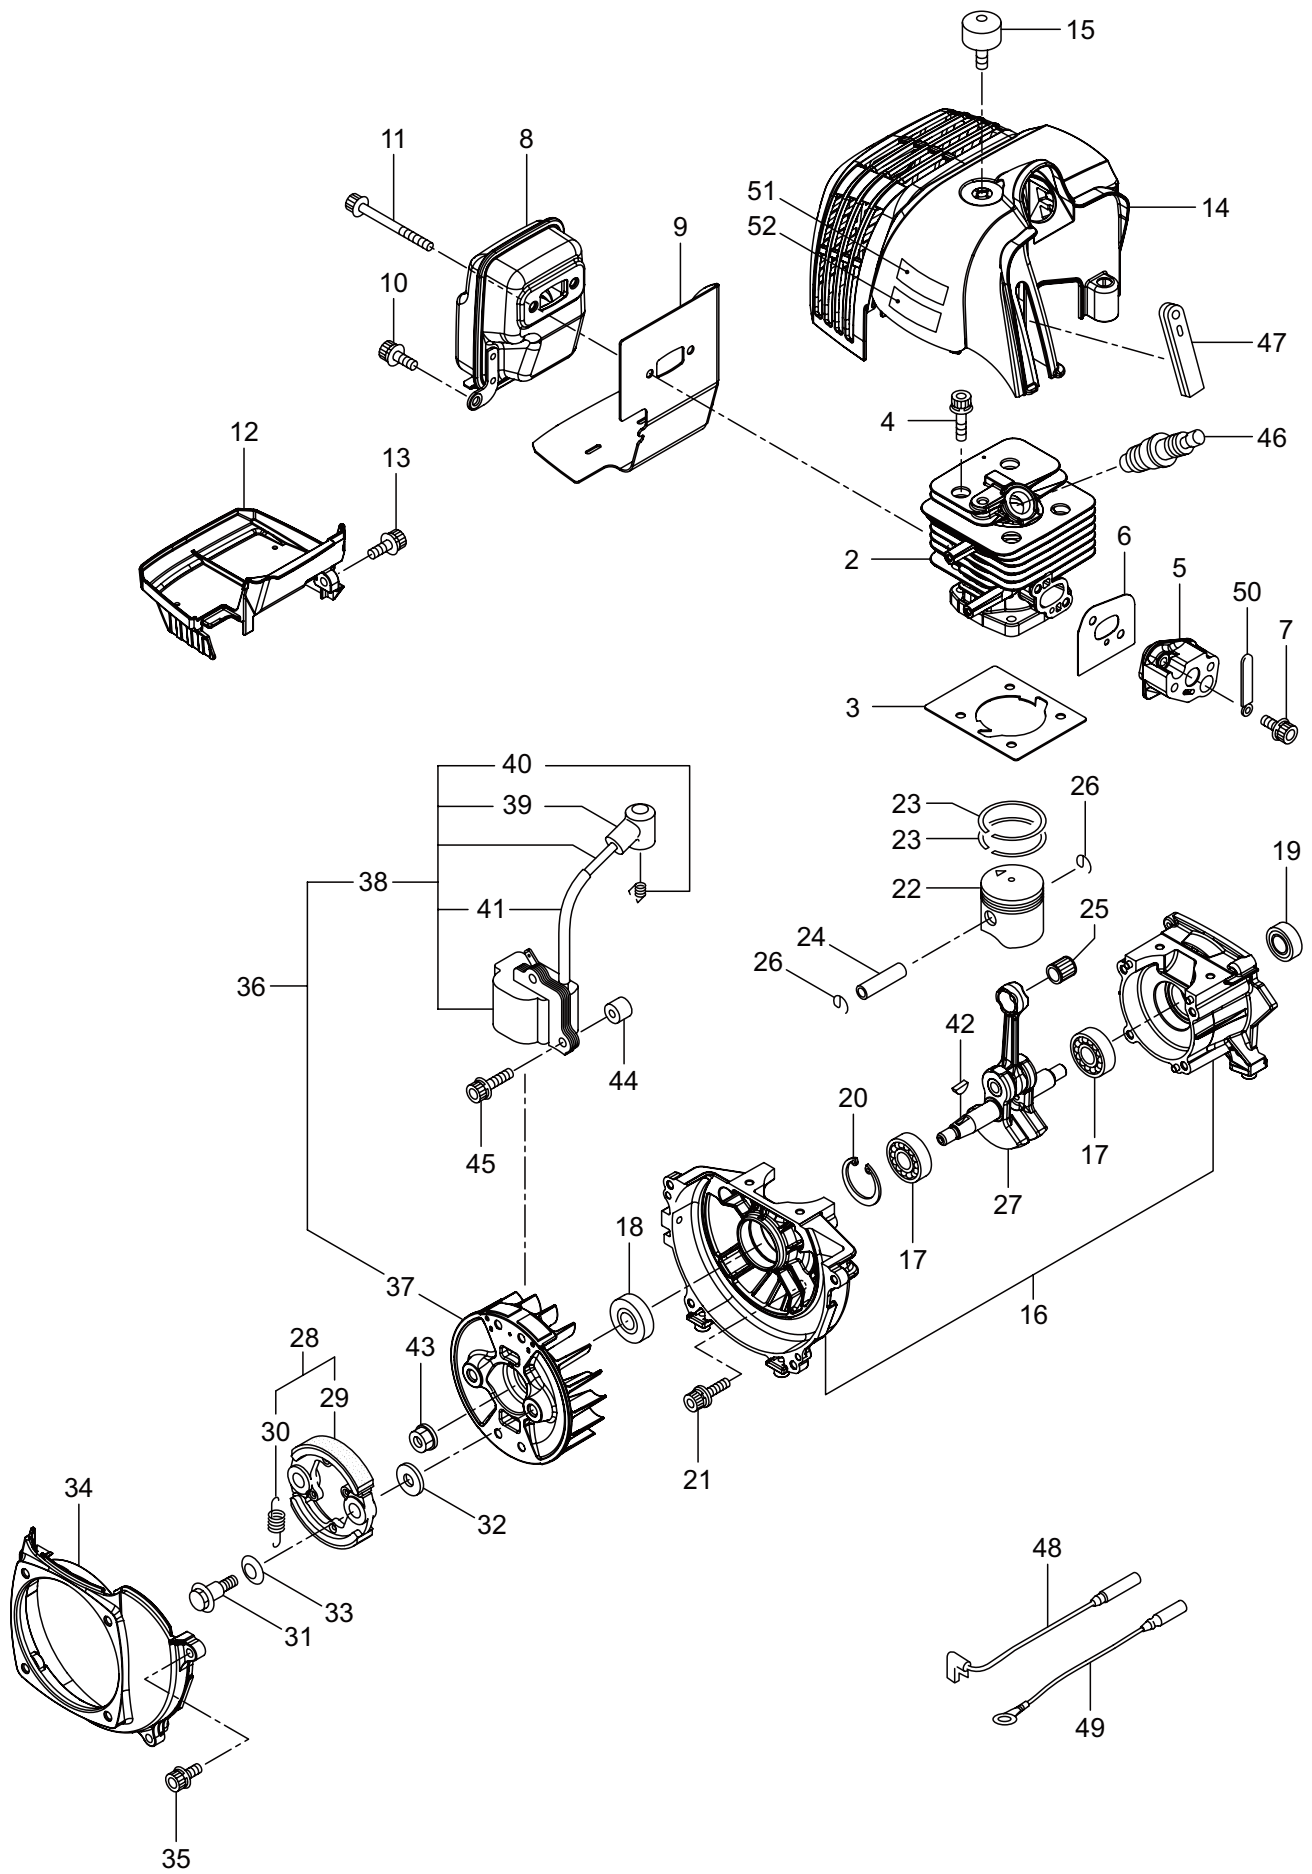

3. MX36E ENGINE

Ref. No.	Part No.	Part Name	Q'ty	Remarks
3-46	288264	Spark Plug	1	BPMR8Y
3-47	286988	Grommet	1	
3-48	269722	Lead	1	
3-49	284541	Wire,Lead	1	
3-50	264588	Clamp	1	
3-51	284587	Label	1	
3-52	246461	Label	1	TOKYO JAPAN