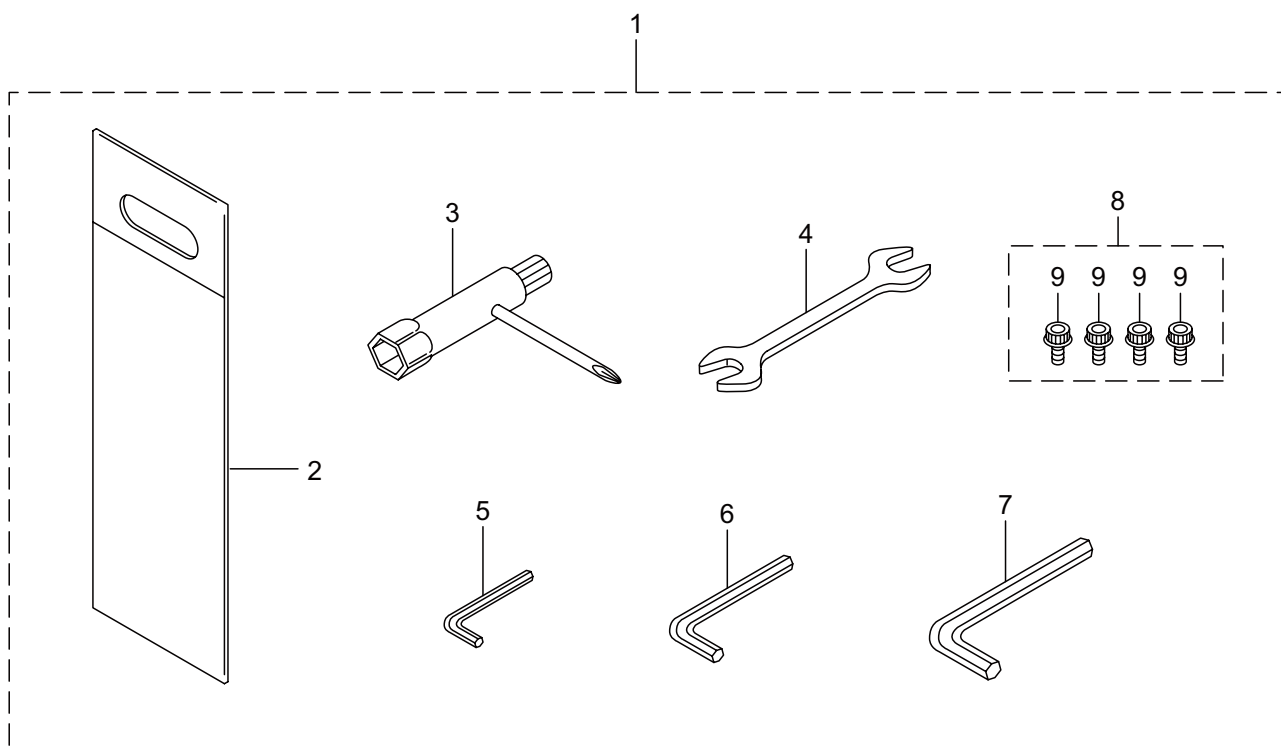

6. MX36E
ACCESSORIES

Ref. No.	Part No.	Part Name	Q'ty	Remarks
6-1	560589	Tool Set	1	Incl.2-9
6-2	560535	Tool Bag	1	
6-3	560536	Box Spanner	1	17X19X(+)
6-4	560537	Double-ended Wrench	1	8x10
6-5	560538	Wrench	1	3mm
6-6	560539	Wrench	1	4mm
6-7	560540	Wrench	1	5mm
6-8	560541	Bolt Set	1	Incl.9
6-9	560542	Cap Screw	4	M6x20
6-10	231202	Semi-Auto Head (L)	1	
6-11	241851	Instruction Manual	1	GB/ES/PT
6-12	241852	Instruction Manual	1	FR/IT/DE
6-13	241853	Instruction Manual	1	GR/PL/RO
6-14	241854	Instruction Manual	1	NL/HR
6-15	524743	Parts List	1	MX36E