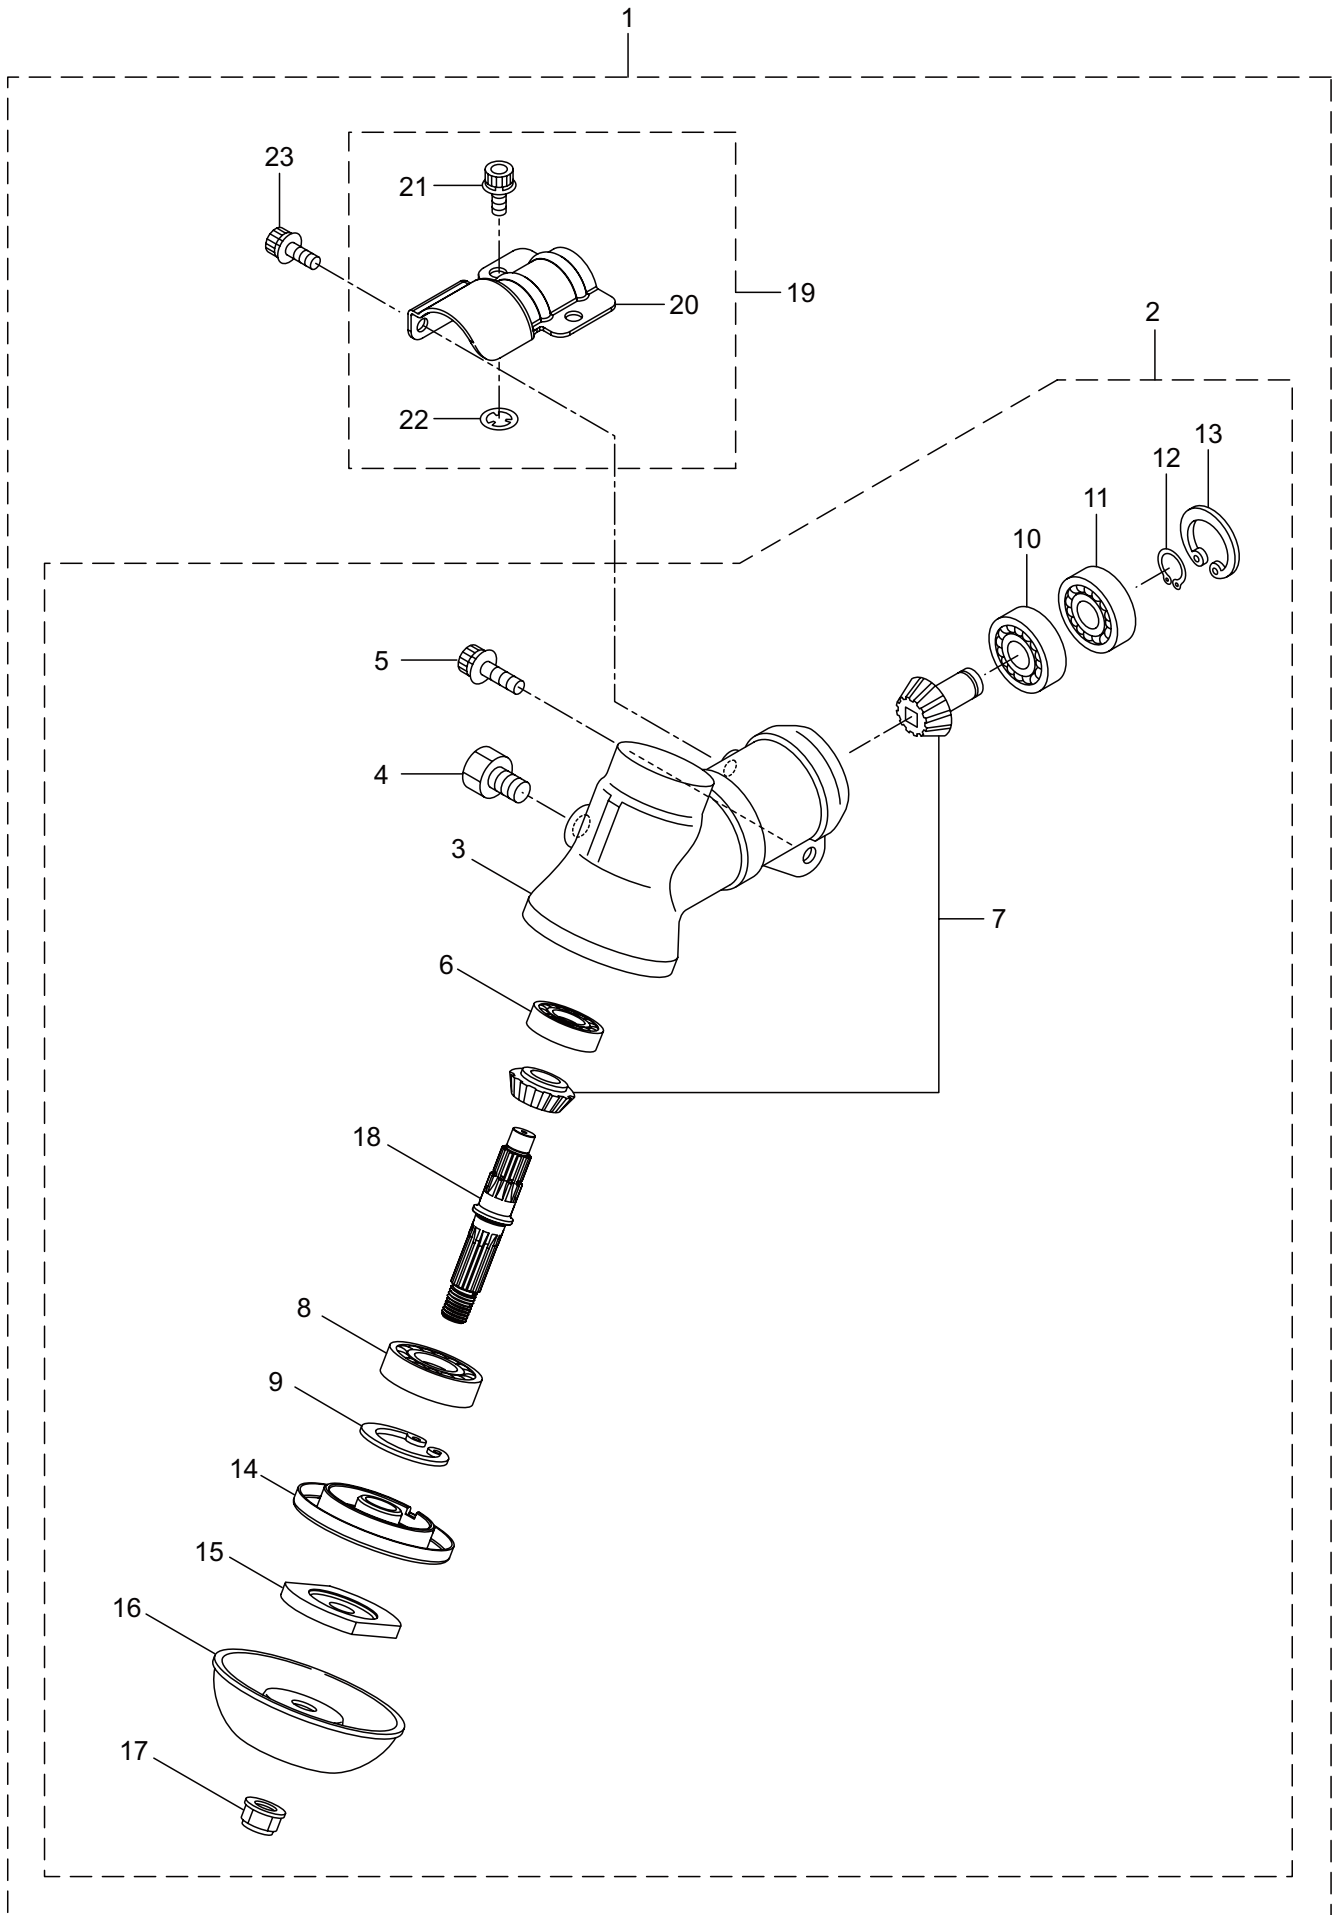

2. MX36E
GEARCASE

Ref. No.	Part No.	Part Name	Q'ty	Remarks
2-1	560638	Gearcase Ass'y	1	Incl.2-23
2-2	560565	Gearcase Ass'y	1	Incl.3-18
2-3	560566	Gearcase	1	
2-4	560504	Bolt	1	M6x8
2-5	560487	Cap Screw	1	M6x30
2-6	560567	Bearing	1	#629
2-7	560577	Gear Set	1	
2-8	560570	Bearing	1	#6201 2RS
2-9	016732	Snap Ring	1	#32
2-10	014490	Bearing	1	#6000
2-11	106933	Bearing	1	#6000Z
2-12	014210	Snap Ring	1	#10
2-13	054676	Snap Ring	1	#26
2-14	560572	Bracket A Ass'y	1	
2-15	560575	Bracket B	1	
2-16	560576	Stabilizer	1	
2-17	560513	Blade Locking Nut	1	M10x1.25
2-18	560569	Blade Shaft	1	
2-19	560593	Bracket Ass'y	1	
2-20	560594	Bracket	1	
2-21	560647	Cap Screw	2	M6x25
2-22	231704	Washer	2	6x13xt1.0
2-23	560602	Cap Screw	1	M5x12