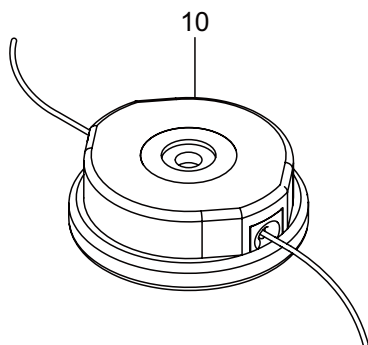

6. MX36E
ACCESSORIES

Ref. No.	Part No.	Part Name	Q'ty	Remarks
6-1	560589	Tool Set	1	Incl.2-9
6-2	560535	Tool Bag	1	
6-3	560536	Box Spanner	1	17X19X(+)
6-4	560537	Double-ended Wrench	1	8x10
6-5	560538	Wrench	1	3mm
6-6	560539	Wrench	1	4mm
6-7	560540	Wrench	1	5mm
6-8	560541	Bolt Set	1	Incl.9
6-9	560542	Cap Screw	4	M6x20
6-10	231202	Semi-Auto Head (L)	1	
6-11	241851	Instruction Manual	1	GB/ES/PT
6-12	241852	Instruction Manual	1	FR/IT/DE
6-13	241853	Instruction Manual	1	GR/PL/RO
6-14	241854	Instruction Manual	1	NL/HR
6-15	524743	Parts List	1	MX36E