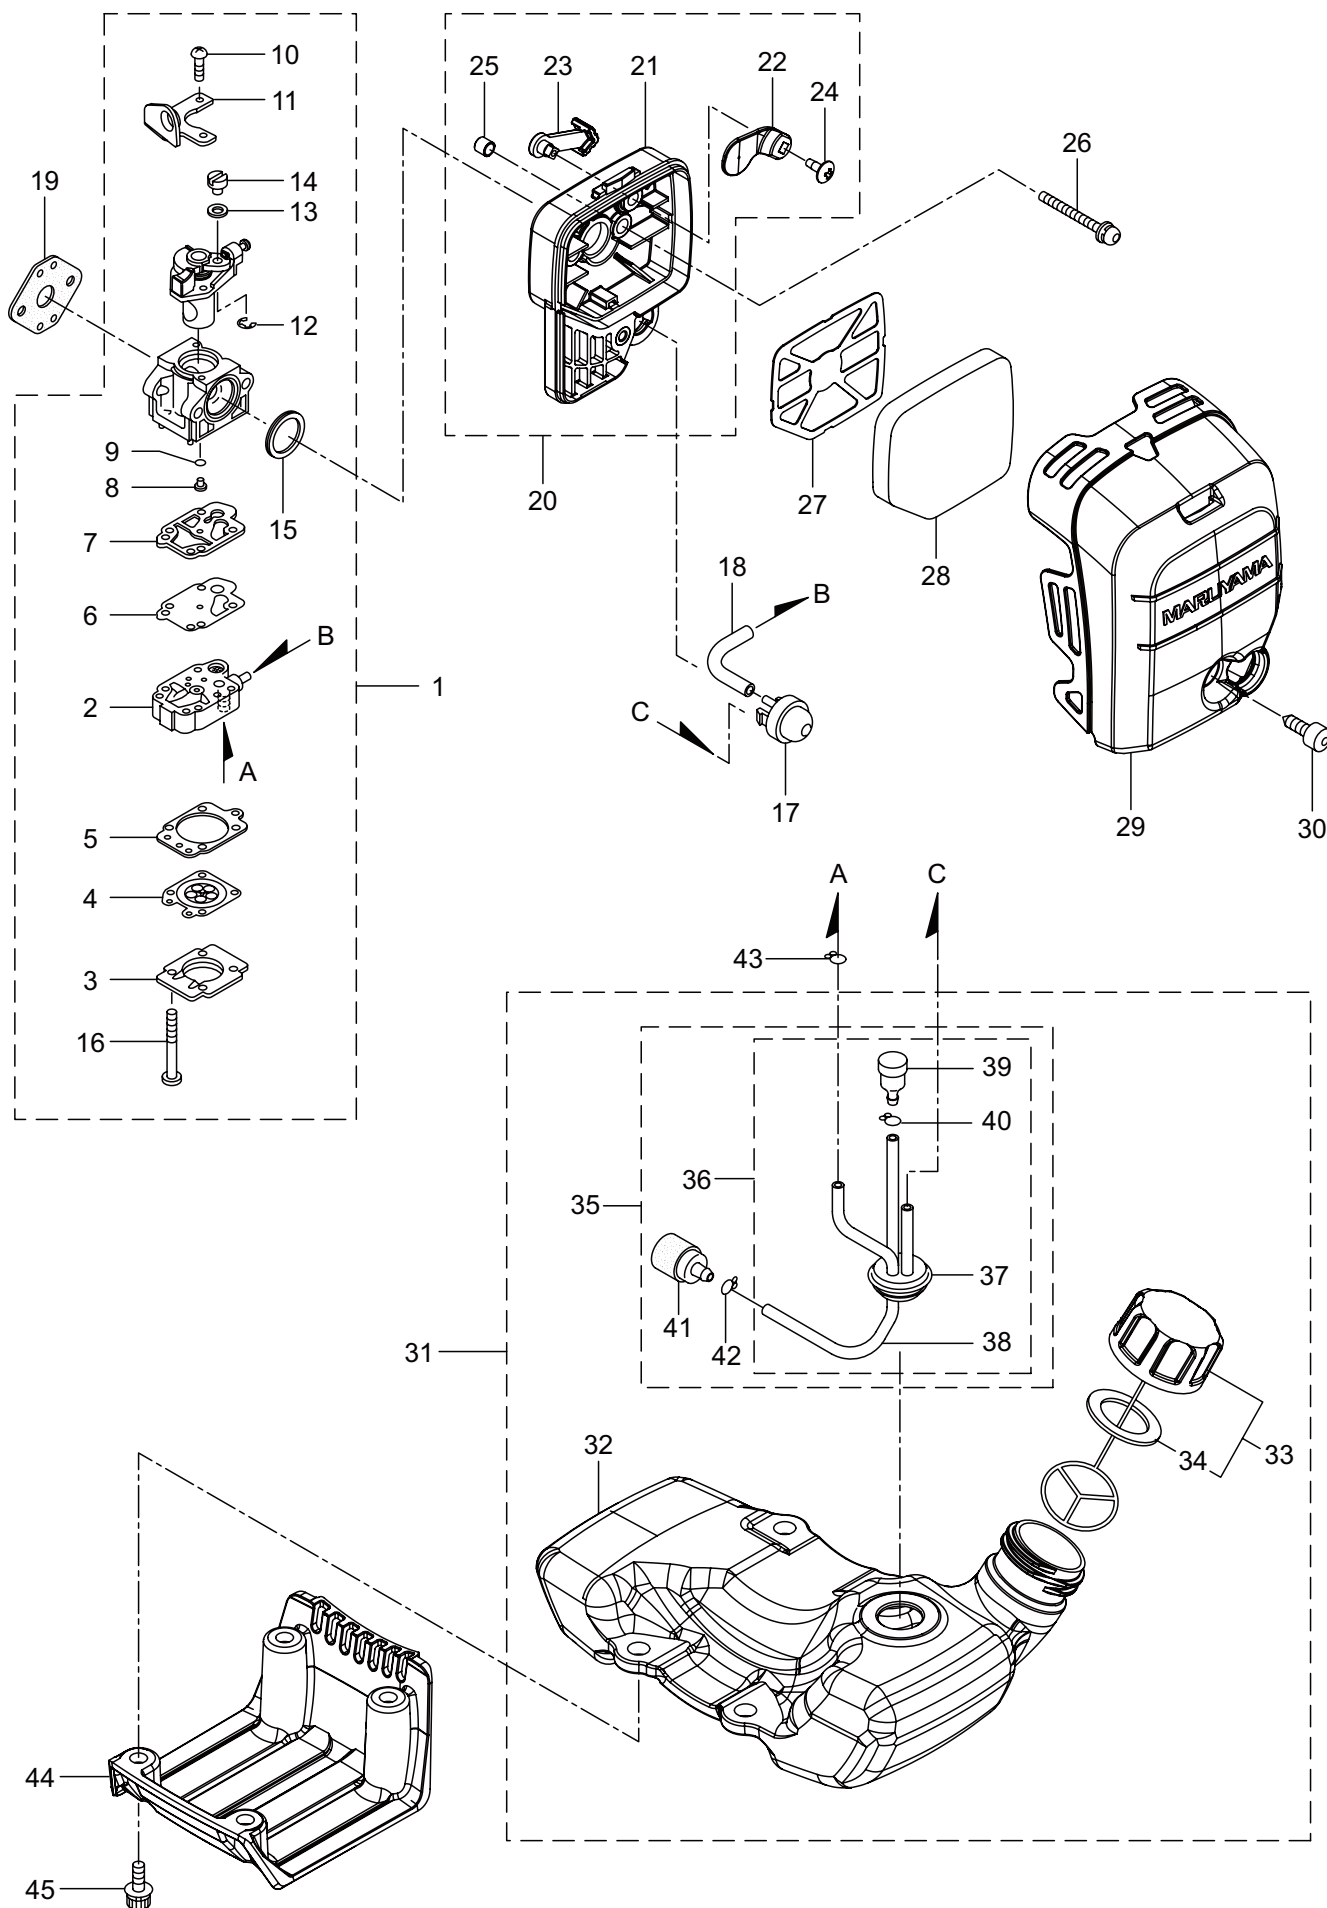

5. MX36E
CARBURETOR, FUEL TANK

Ref. No.	Part No.	Part Name	Q'ty	Remarks
5-1	246167	Carburetor Ass'y	1	Incl.2-16
5-2	246365	Pump Body	1	
5-3	263726	Cover Plate	1	
5-4	283905	Diaphragm, Meterring	1	
5-5	263727	Gasket	1	
5-6	262994	Diaphragm,Fuel Pump	1	
5-7	282576	Gasket	1	
5-8	246467	Main Jet	1	
5-9	261871	O-Ring	1	
5-10	261875	Screw	2	
5-11	264677	Bracket	1	
5-12	261876	E-Ring	1	
5-13	264678	Washer	1	
5-14	261658	Swivel	1	
5-15	261657	Packing	1	
5-16	263737	Screw	4	
5-17	282299	Pump	1	
5-18	279839	Pipe	1	
5-19	262587	Gasket	1	
5-20	279778	Case Ass'y	1	Incl.21-25
5-21	279779	Case Body	1	
5-22	279840	Valve	1	
5-23	279841	Lever	1	
5-24	269032	Screw	1	
5-25	279848	Sleeve	2	
5-26	262720	Cap Screw	2	M5x55
5-27	279783	Plate	1	
5-28	279784	Element	1	
5-29	279786	Cleaner Cover	1	
5-30	286349	Knob	1	
5-31	279789	Fuel Tank Ass'y	1	Incl.32-42
5-32	279790	Fuel Tank	1	
5-33	275306	Fuel Tank Cap Ass'y	1	Incl.34
5-34	274875	Gasket	1	
5-35	246117	Fuel Pipe Pick-up Ass'y	1	Incl.36-42
5-36	246118	Fuel Pipe Ass'y	1	Incl.37-40
5-37	268065	Grommet	1	
5-38	262649	Fuel Pipe	1	
5-39	261590	Breather	1	
5-40	261117	Clip	1	
5-41	264653	Filter Ass'y	1	
5-42	261117	Clip	1	
5-43	261117	Clip	1	
5-44	279674	Stand	1	
5-45	268940	Screw	4	M5x18