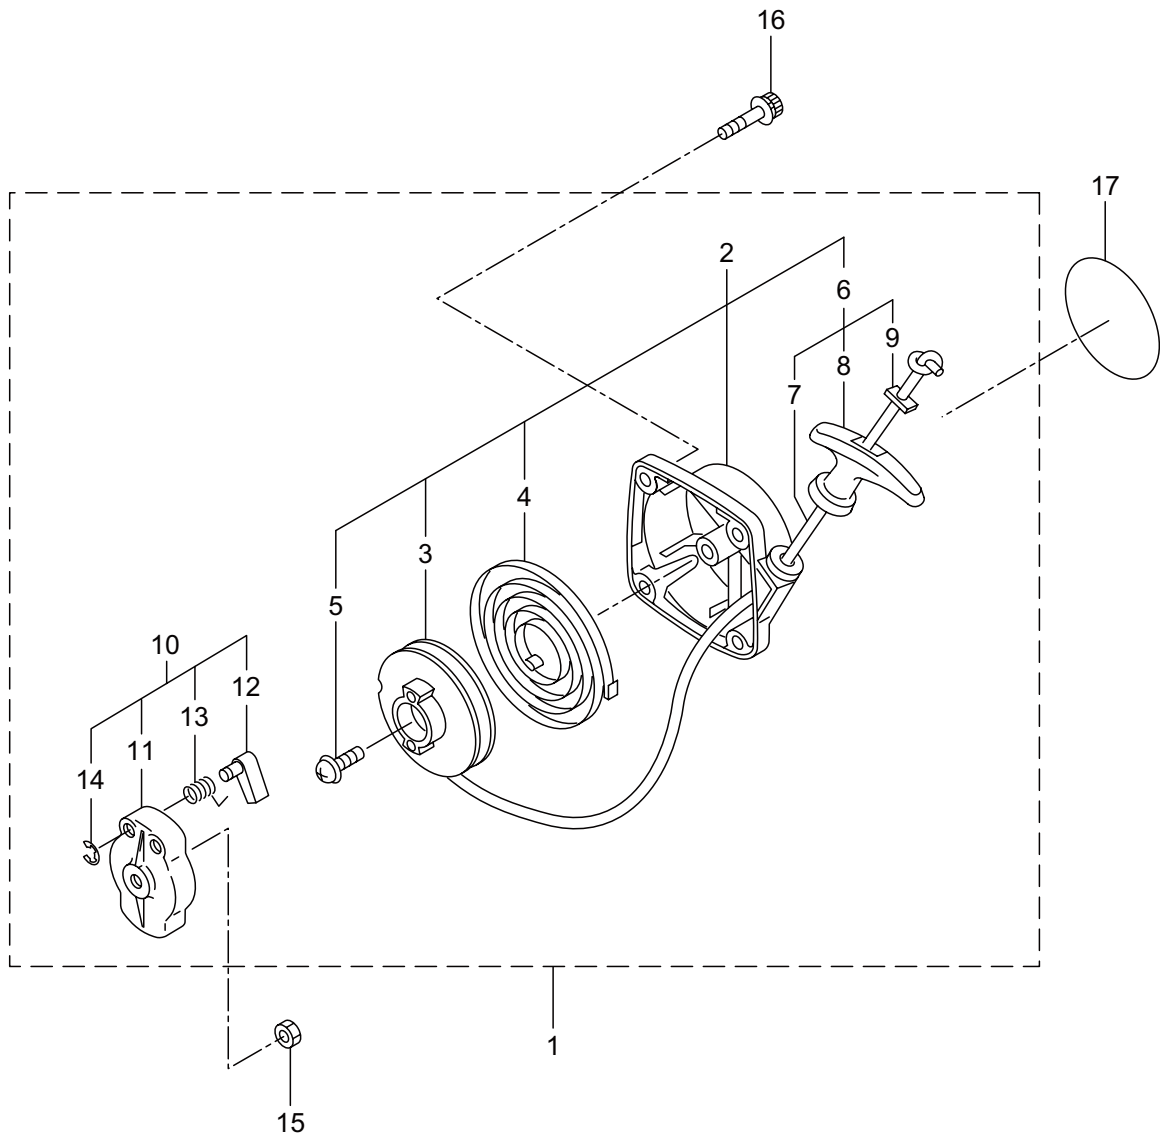

4. MX36E
RECOIL STARTER

Ref. No.	Part No.	Part Name	Q'ty	Remarks
4-1	246298	Recoil Starter Ass'y	1	Incl.2-14
4-2	246299	Recoil Ass'y	1	Incl.3-9
4-3	279893	Reel	1	
4-4	279894	Spiral Spring	1	
4-5	279895	Screw	1	
4-6	246300	Rope Ass'y	1	Incl.7-9
4-7	246435	Starter Rope	1	
4-8	287651	Starter Grip	1	
4-9	283511	Rope Stopper	1	
4-10	261421	Starter Pawl Ass'y	1	Incl.11-14
4-11	261726	Pawl Case	1	
4-12	261727	Pawl	1	
4-13	261728	Return Spring	1	
4-14	020299	E-Ring	1	#4
4-15	285736	Nut	1	M8
4-16	281211	Cap Screw	4	M4x20
4-17	246171	Label	1