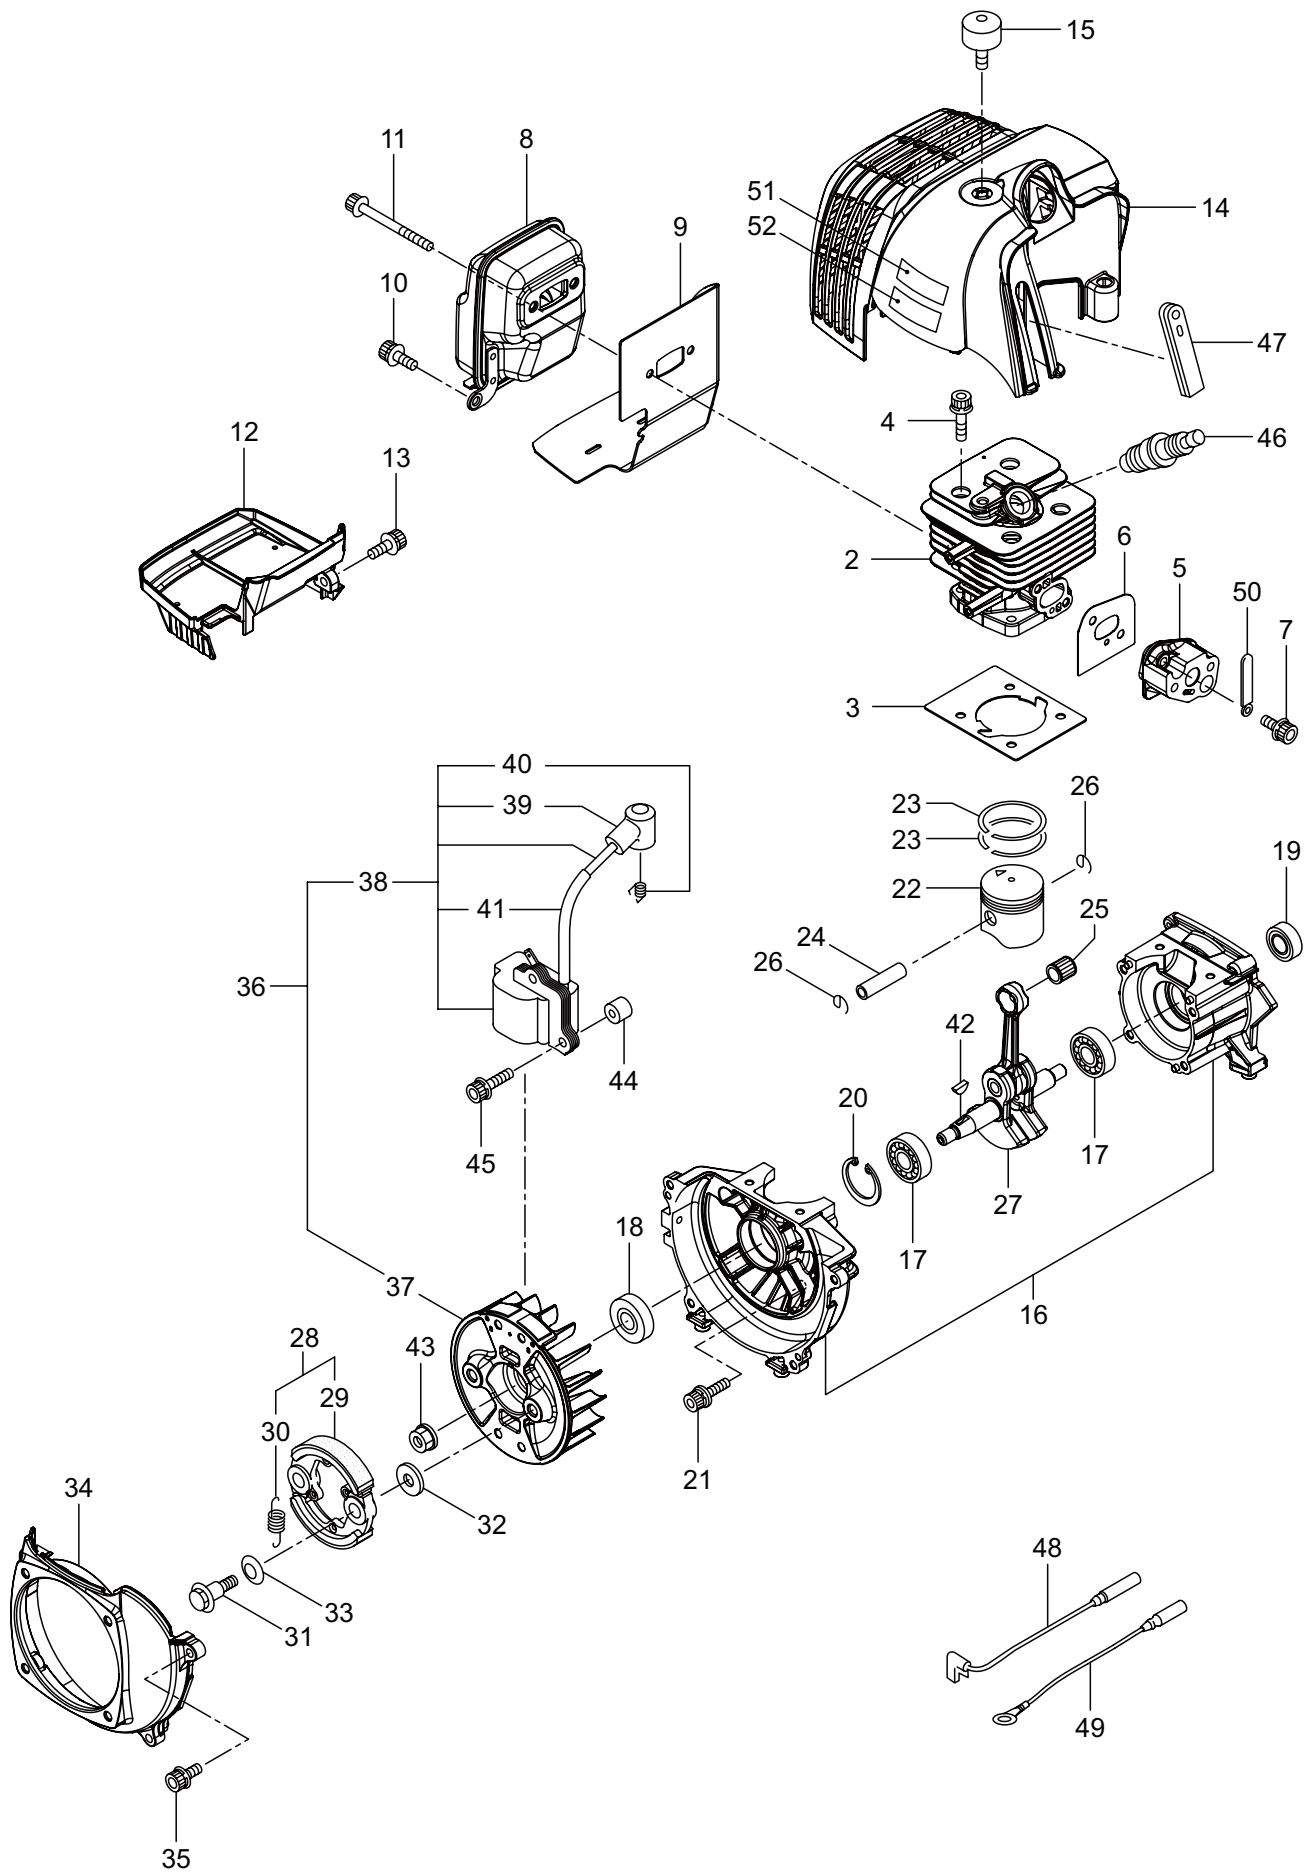

3. MX36E ENGINE

Ref. No.	Part No.	Part Name	Q'ty	Remarks
3-1	875284	Engine	1	FE362/01
3-2	246041	Cylinder	1	
3-3	279859	Gasket	1	
3-4	261250	Cap Screw	4	M5x20
3-5	279669	Insulator	1	
3-6	279671	Gasket	1	
3-7	265924	Cap Screw	2	M5x25
3-8	279712	Muffler Comp	1	
3-9	279762	Gasket	1	
3-10	261607	Cap Screw	1	M5x16
3-11	266713	Cap Screw	2	M5x60
3-12	279767	Under Cover	1	
3-13	261607	Cap Screw	1	M5x16
3-14	279770	Top Cover	1	
3-15	285843	Knob	1	
3-16	279498	Crankcase	1	
3-17	261384	Bearing	2	#6201C3
3-18	261385	Oil Seal	1	ISCD12327
3-19	261386	Oil Seal	1	ISCD12227
3-20	016732	Snap Ring	1	#32
3-21	261612	Cap Screw	4	M5x30
3-22	279356	Piston	1	
3-23	246102	Piston Ring	2	
3-24	265068	Piston Pin	1	
3-25	265225	Bearing,Needle	1	
3-26	261393	Clip,Piston Pin	2	
3-27	279329	Crankshaft/Conn.Rod Ass'y	1	
3-28	286905	Clutch Ass'y	1	Incl.29,30
3-29	286906	Clutch Shoe	2	(2)Required
3-30	286907	Spring, Clutch	1	
3-31	246377	Clutch Bolt	2	
3-32	262683	Washer	2	8x22xt1.2
3-33	262682	Wave Washer	2	
3-34	279702	Fan Cover	1	
3-35	261250	Cap Screw	4	M5x20
3-36	246296	Magneto Ass'y	1	Incl.37-41
3-37	279362	Rotor/Fan	1	
3-38	246195	Ignition Coil Ass'y	1	Incl.39-41
3-39	283178	Plug Boot	1	
3-40	272805	Connector	1	
3-41	283272	Insulator	1	
3-42	261076	Woodruff Key	1	3x10
3-43	261417	Nut,Rotor	1	M8
3-44	280381	Spacer	2	
3-45	261256	Cap Screw	2	M4x25