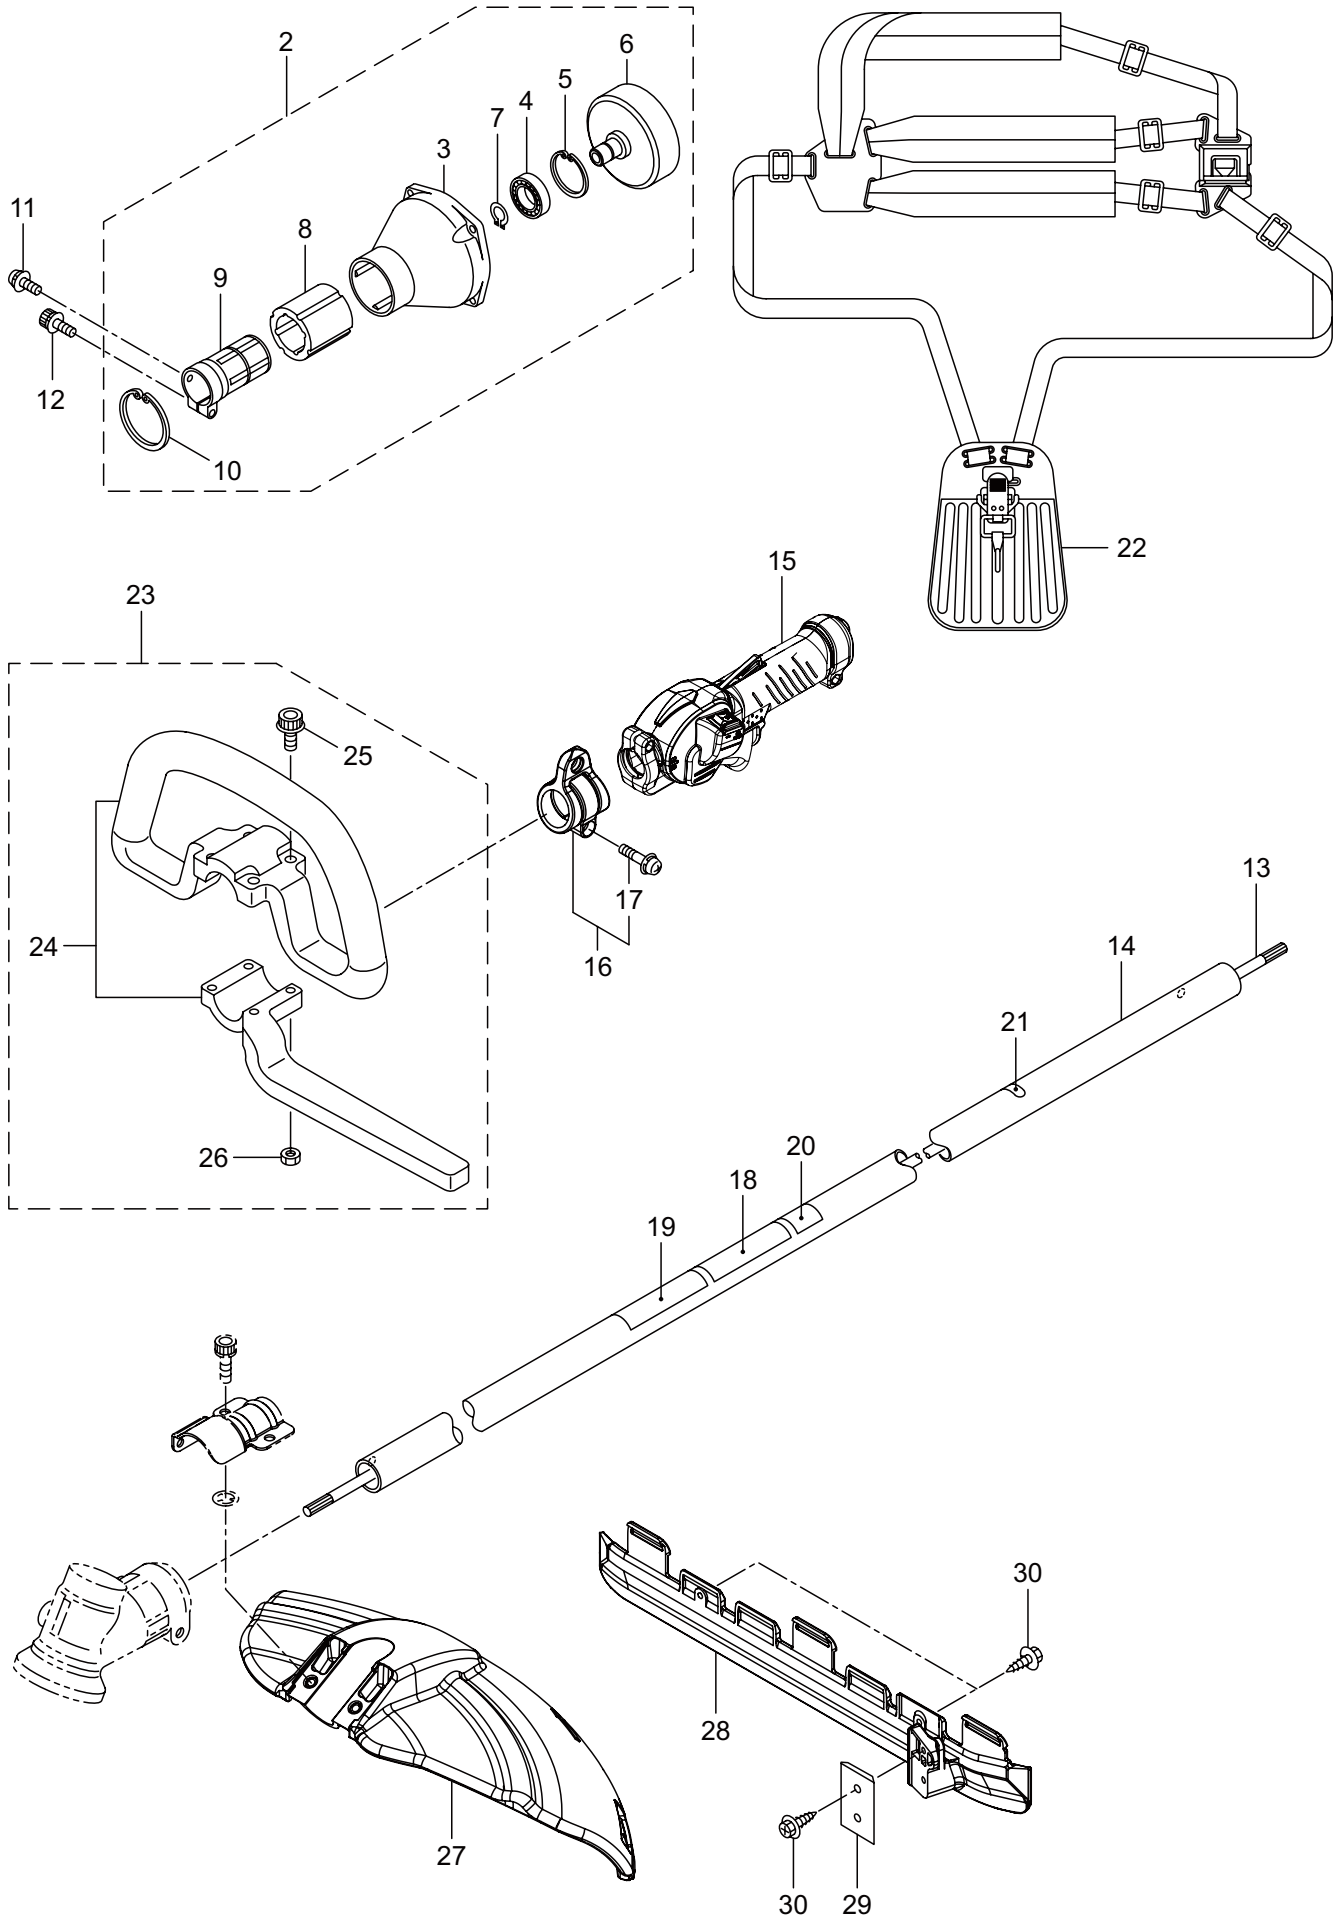

PARTS LIST

MX36E

CONTENTS

1. MAIN BODY	1 ~ 2
2. GEARCASE.....	3 ~ 4
3. ENGINE.....	5 ~ 8
4. RECOIL STARTER	9 ~ 10
5. CARBURETOR, FUEL TANK	11 ~ 12
6. ACCESSORIES	13 ~ 14

2019. 03.

P/N 524743

1. MX36E
MAIN BODY

Ref. No.	Part No.	Part Name	Q'ty	Remarks
1-1	364788	MX36E	1	
1-2	560548	Clutch Case Ass'y	1	Incl.3-10
1-3	560482	Clutch Case	1	
1-4	140474	Bearing	1	#6202ZZ
1-5	012380	Snap Ring	1	#35
1-6	560483	Clutch Drum	1	
1-7	012384	Snap Ring	1	#15
1-8	560484	Buffer	1	
1-9	560549	Driveshaft Tube Adapter	1	
1-10	065601	Snap Ring	1	H45
1-11	560486	Screw	1	M5x10
1-12	560487	Cap Screw	1	M6x30
1-13	560515	Driveshaft Ass'y	1	
1-14	560550	Driveshaft Tube	1	
1-15	560454	Throttle Trigger	1	
1-16	560554	Hanging Bracket Ass'y	1	Incl.17
1-17	560496	Screw	1	M5x25
1-18	560588	Label	1	MX36E
1-19	560579	Label	1	
1-20	560580	Label	1	116dBA
1-21	560522	Label	1	
1-22	560583	Hanging Strap Ass'y	1	
1-23	232131	Loop Handle Ass'y	1	Incl.24-26
1-24	222520	Loop Handle	1	
1-25	215608	Cap Screw	4	M5x30x16
1-26	081027	Nut	4	M5
1-27	560347	Safety Cover	1	
1-28	234999	Cover Extension	1	
1-29	230747	String Cutter	1	
1-30	232689	Screw	3	M5x16

2. MX36E
GEARCASE

Ref. No.	Part No.	Part Name	Q'ty	Remarks
2-1	560638	Gearcase Ass'y	1	Incl.2-23
2-2	560565	Gearcase Ass'y	1	Incl.3-18
2-3	560566	Gearcase	1	
2-4	560504	Bolt	1	M6x8
2-5	560487	Cap Screw	1	M6x30
2-6	560567	Bearing	1	#629
2-7	560577	Gear Set	1	
2-8	560570	Bearing	1	#6201 2RS
2-9	016732	Snap Ring	1	#32
2-10	014490	Bearing	1	#6000
2-11	106933	Bearing	1	#6000Z
2-12	014210	Snap Ring	1	#10
2-13	054676	Snap Ring	1	#26
2-14	560572	Bracket A Ass'y	1	
2-15	560575	Bracket B	1	
2-16	560576	Stabilizer	1	
2-17	560513	Blade Locking Nut	1	M10x1.25
2-18	560569	Blade Shaft	1	
2-19	560593	Bracket Ass'y	1	
2-20	560594	Bracket	1	
2-21	560647	Cap Screw	2	M6x25
2-22	231704	Washer	2	6x13xt1.0
2-23	560602	Cap Screw	1	M5x12