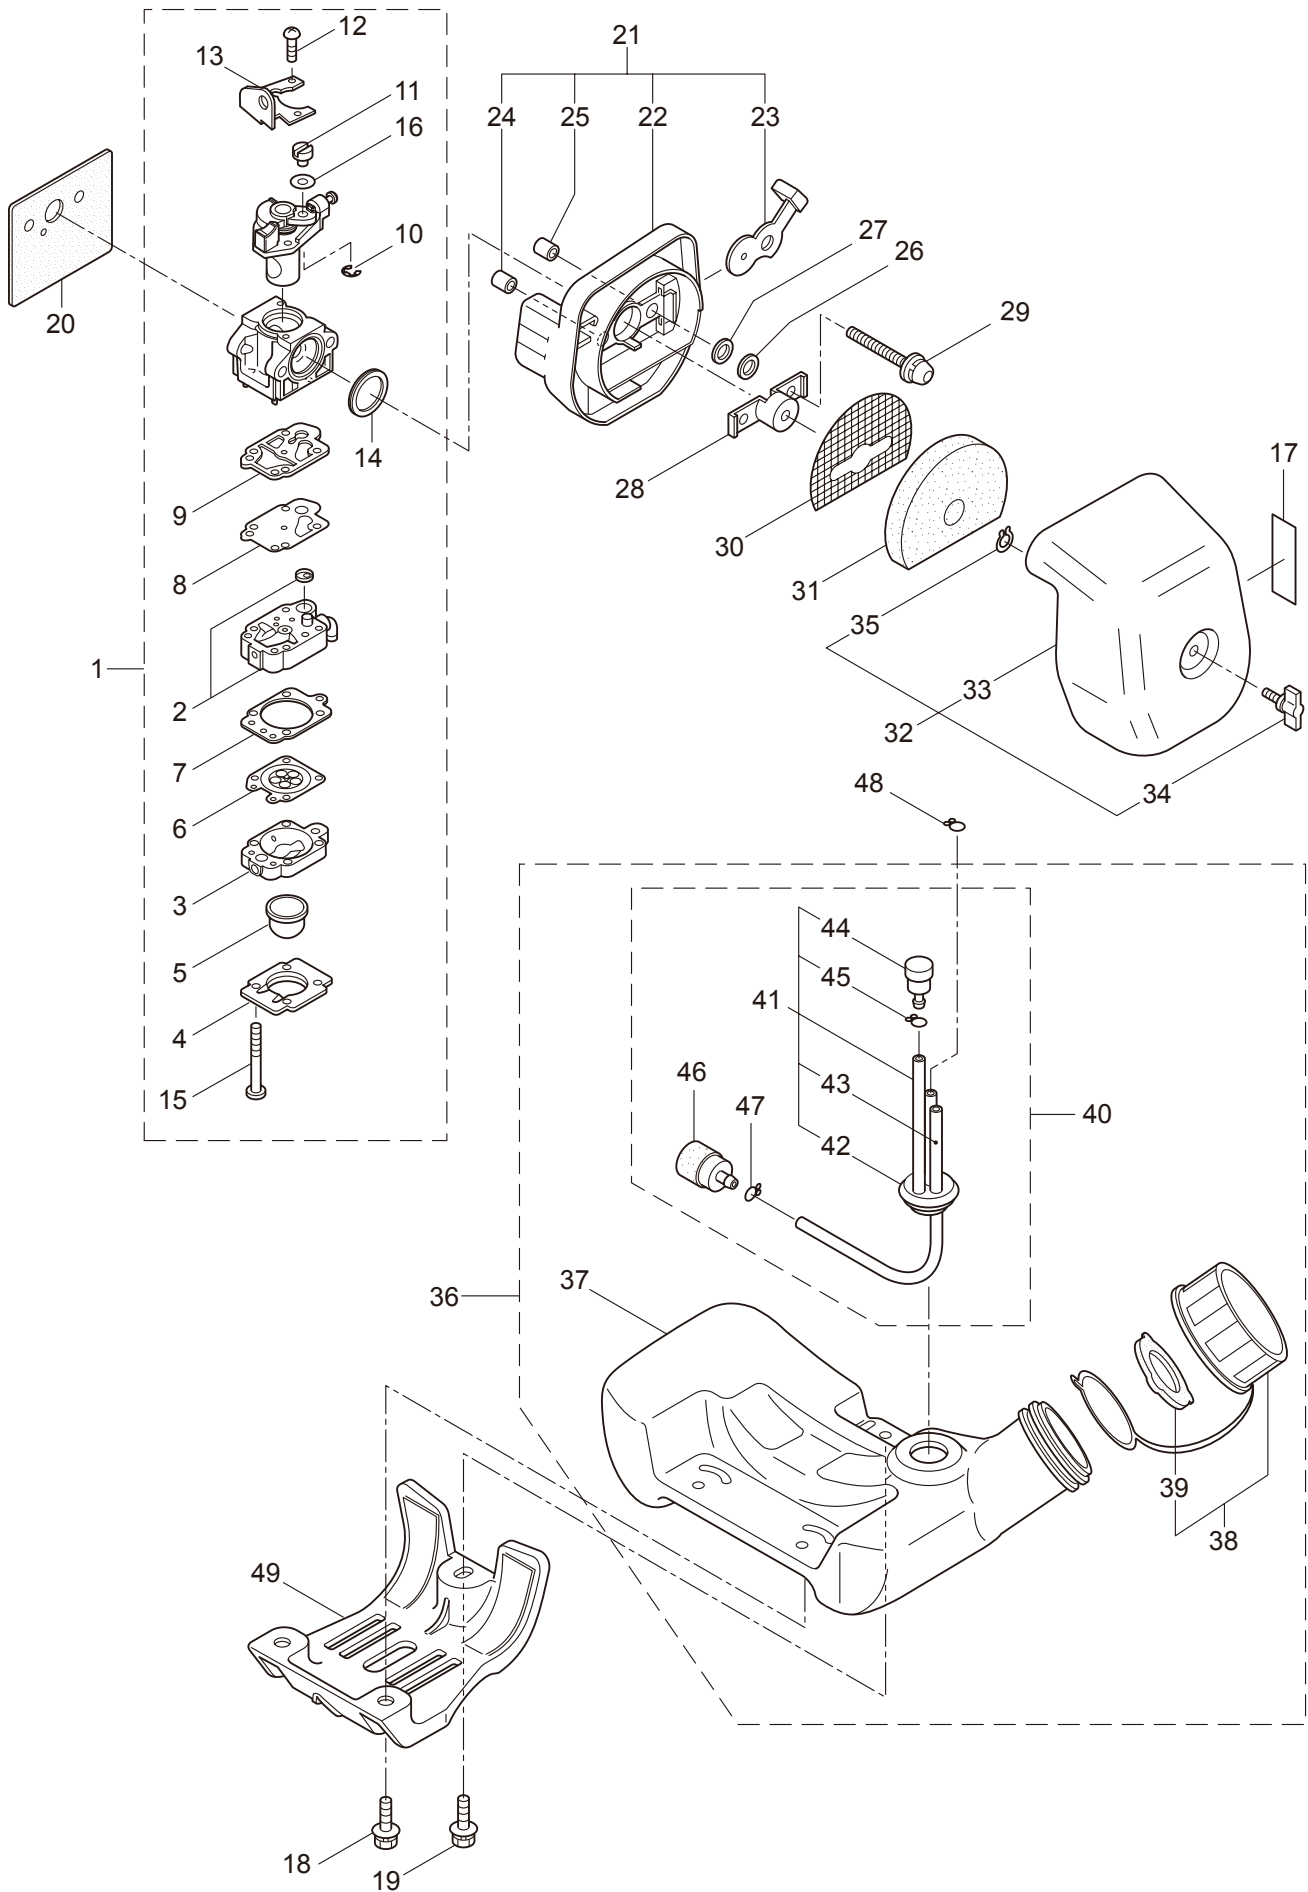

4. BC3021RS-01
CARBURETOR, FUEL TANK

Ref. No.	Part No.	Part Name	Q'ty	Remarks
4-46	264653	Filter Ass'y	1	
4-47	261117	Clip	1	
4-48	261117	Clip	1	
4-49	281441	Stand	1