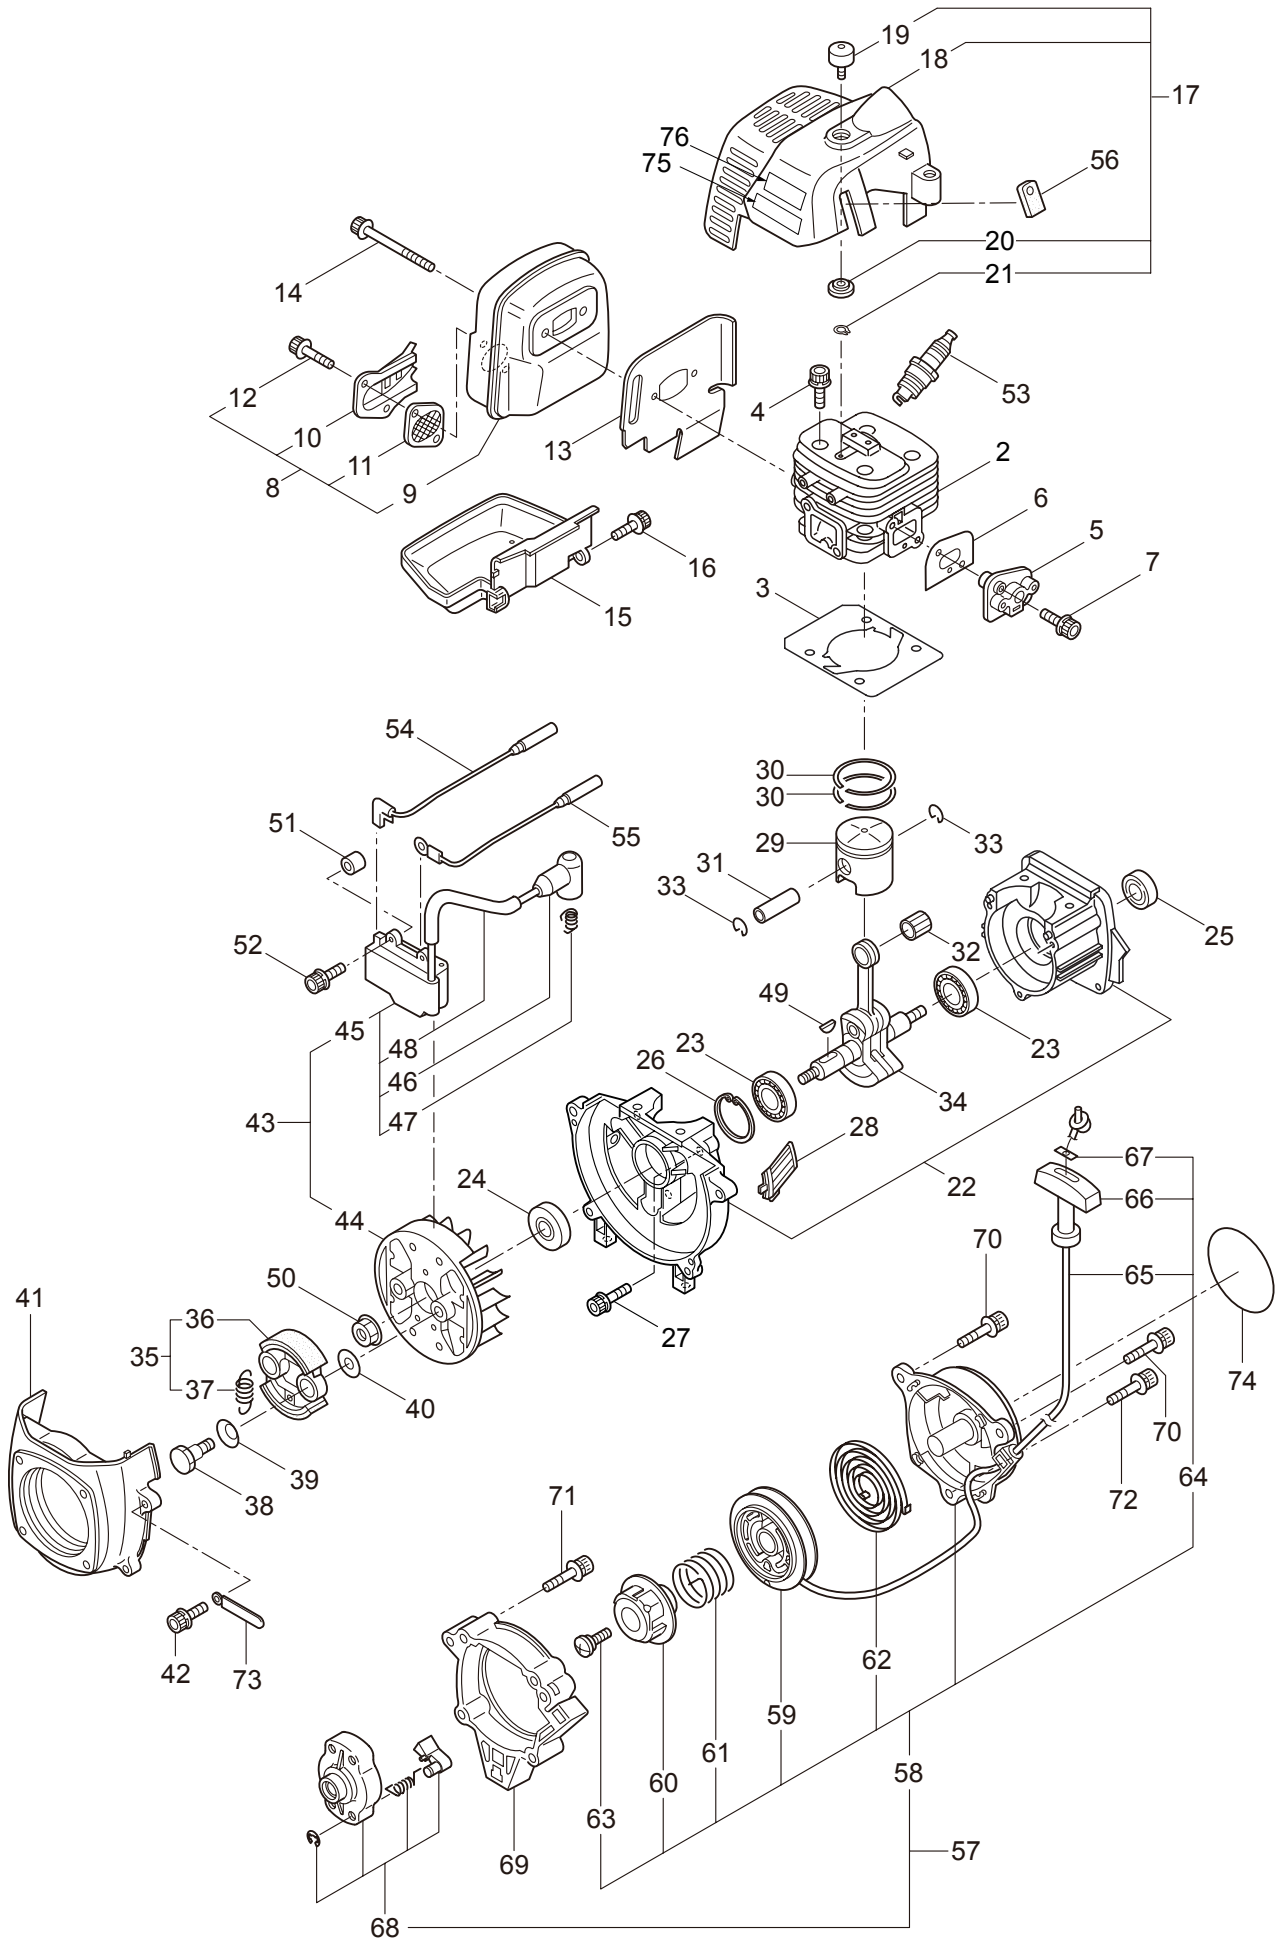

3. BC3021RS-01
ENGINE

Ref. No.	Part No.	Part Name	Q'ty	Remarks
3-1	858770	Engine	1	CE300/50
3-2	286791	Cylinder	1	
3-3	286846	Gasket	1	
3-4	261250	Cap Screw	4	M5x20
3-5	269144	Insulator	1	New gasket required
3-6	267049	Gasket	1	
3-7	265924	Cap Screw	2	M5x25
3-8	283007	Muffler Ass'y	1	Incl.9-12
3-9	283003	Muffler Comp.	1	
3-10	268171	Muffler Tail	1	
3-11	267056	Spark Arrester	1	
3-12	265107	Cap Screw	2	M4x10
3-13	281440	Gasket	1	
3-14	266402	Cap Screw	2	M5x55
3-15	281435	Under Cover	1	
3-16	267191	Cap Screw	1	M5x16
3-17	286707	Top Cover Ass'y	1	Incl.18-21
3-18	281434	Top Cover	1	
3-19	286300	Knob	1	
3-20	261020	Spacer	1	
3-21	261734	Snap Ring	1	#5
3-22	286851	Crankcase	1	
3-23	280488	Bearing	2	PPL 6001
3-24	261492	Oil Seal	1	ISCD12287
3-25	261386	Oil Seal	1	ISCD12227
3-26	055185	Snap Ring	1	#28
3-27	261612	Cap Screw	3	M5x30
3-28	281442	Screen	1	
3-29	268782	Piston	1	
3-30	265067	Piston Ring	2	(2)Required
3-31	265068	Piston Pin	1	
3-32	265225	Bearing,Needle	1	
3-33	261393	Clip,Piston Pin	2	
3-34	265141	Crankshaft/Conn.Rod Ass'y	1	
3-35	267327	Clutch Ass'y	1	Incl.36,37
3-36	267342	Clutch Shoe	2	(2)required
3-37	267345	Spring,Clutch	1	
3-38	264505	Bolt	2	
3-39	261777	Wave Washer	2	
3-40	261189	Washer	2	6x16.5x1.2
3-41	281433	Fan Cover	1	
3-42	261250	Cap Screw	4	M5x20
3-43	287898	Magneto Ass'y	1	Incl.44-48
3-44	287902	Rotor/Fan	1	
3-45	281746	Ignition Coil Ass'y	1	Incl.46-48