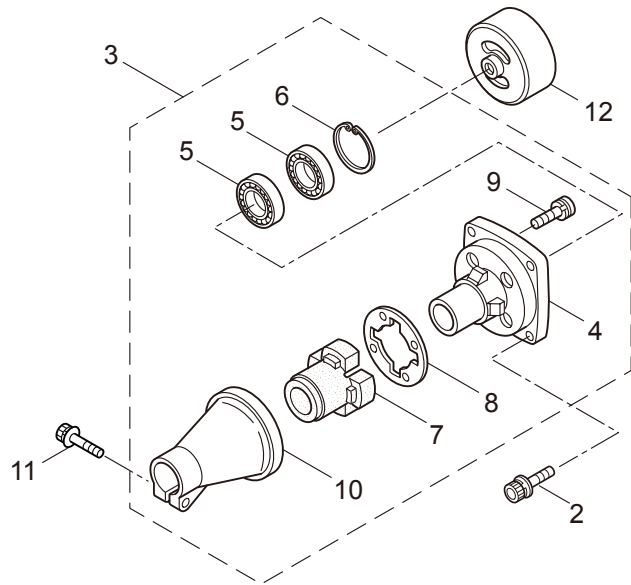

PARTS LIST

BC3021RS-01

CONTENTS

1. MAIN BODY	1 ~ 2
2. GEARCASE.....	3 ~ 4
3. ENGINE	5 ~ 8
4. CARBURETOR, FUEL TANK	9 ~ 12
5. ACCESSORIES	13 ~ 14

2012. 09.

P/N 523303-1

1. BC3021RS-01
MAIN BODY

Ref. No.	Part No.	Part Name	Q'ty	Remarks
1-1	363966	BC3021RS-01	1	
1-2	261250	Cap Screw	4	M5x20
1-3	215512	Clutch Case Ass'y	1	Incl.4-10
1-4	214592	Bearing Case	1	
1-5	214161	Bearing	2	#6000ZZ
1-6	054676	Snap Ring	1	#26
1-7	214162	Buffer	1	
1-8	214163	Washer	1	
1-9	092033	Screw	4	M5x15
1-10	214593	Driveshaft Tube Adapter	1	
1-11	261246	Cap Screw	1	M5x25
1-12	054677	Clutch Drum	1	
1-13	219268	Driveshaft Ass'y	1	
1-14	224122	Driveshaft Tube	1	
1-15	231017	Throttle Trigger	1	
1-16	215533	Hanging Bracket Ass'y	1	Incl.17
1-17	261762	Cap Screw	1	M5x14
1-18	231010	Label	1	BC3021RS
1-19	223188	Label	1	
1-20	231264	Label	1	111dBA
1-21	228086	Hanging Strap Ass'y	1	
1-22	230748	Cover Extention	1	
1-23	231955	Loop Handle Ass'y	1	Incl.24-26
1-24	225699	Loop Handle	1	
1-25	081027	Nut	4	M5
1-26	215608	Cap Screw	4	M5x30x16
1-27	232086	Safety Cover Ass'y	1	Incl.28-34
1-28	231252	Safety Cover Ass'y	1	Incl.29,30
1-29	227819	Bracket	1	
1-30	221580	Screw	1	4x8
1-31	232087	Bracket Ass'y	1	Incl.32-34
1-32	227822	Bracket	1	
1-33	220632	Cap Screw	2	M6x30
1-34	231704	Washer	2	6x13xt1.0
1-35	231882	String Cutter Ass'y	1	Incl.36-38
1-36	230747	String Cutter	1	
1-37	261250	Cap Screw	1	M5x20
1-38	228325	Nut	1	

2. BC3021RS-01
GEARCASE

Ref. No.	Part No.	Part Name	Q'ty	Remarks
2-1	231880	Gearcase Ass'y	1	Incl.2-17
2-2	225960	Gearcase	1	
2-3	234109	Bolt	1	M8x8
2-4	227990	Bearing	1	#608
2-5	228416	Gear Set	1	
2-6	219087	Cap Screw	1	M5x10
2-7	227991	Bearing	1	#6001DDU
2-8	055185	Snap Ring	1	#28
2-9	227992	Bearing	1	#609
2-10	227993	Bearing	1	#609Z
2-11	228477	Snap Ring	1	#9
2-12	140270	Snap Ring	1	#24
2-13	261246	Cap Screw	1	M5x25
2-14	212986	Boss Adapter	1	
2-15	140275	Clamping Washer	1	
2-16	215547	Stabilizer	1	
2-17	215610	Bolt	1	M8x22,Counterclockwise