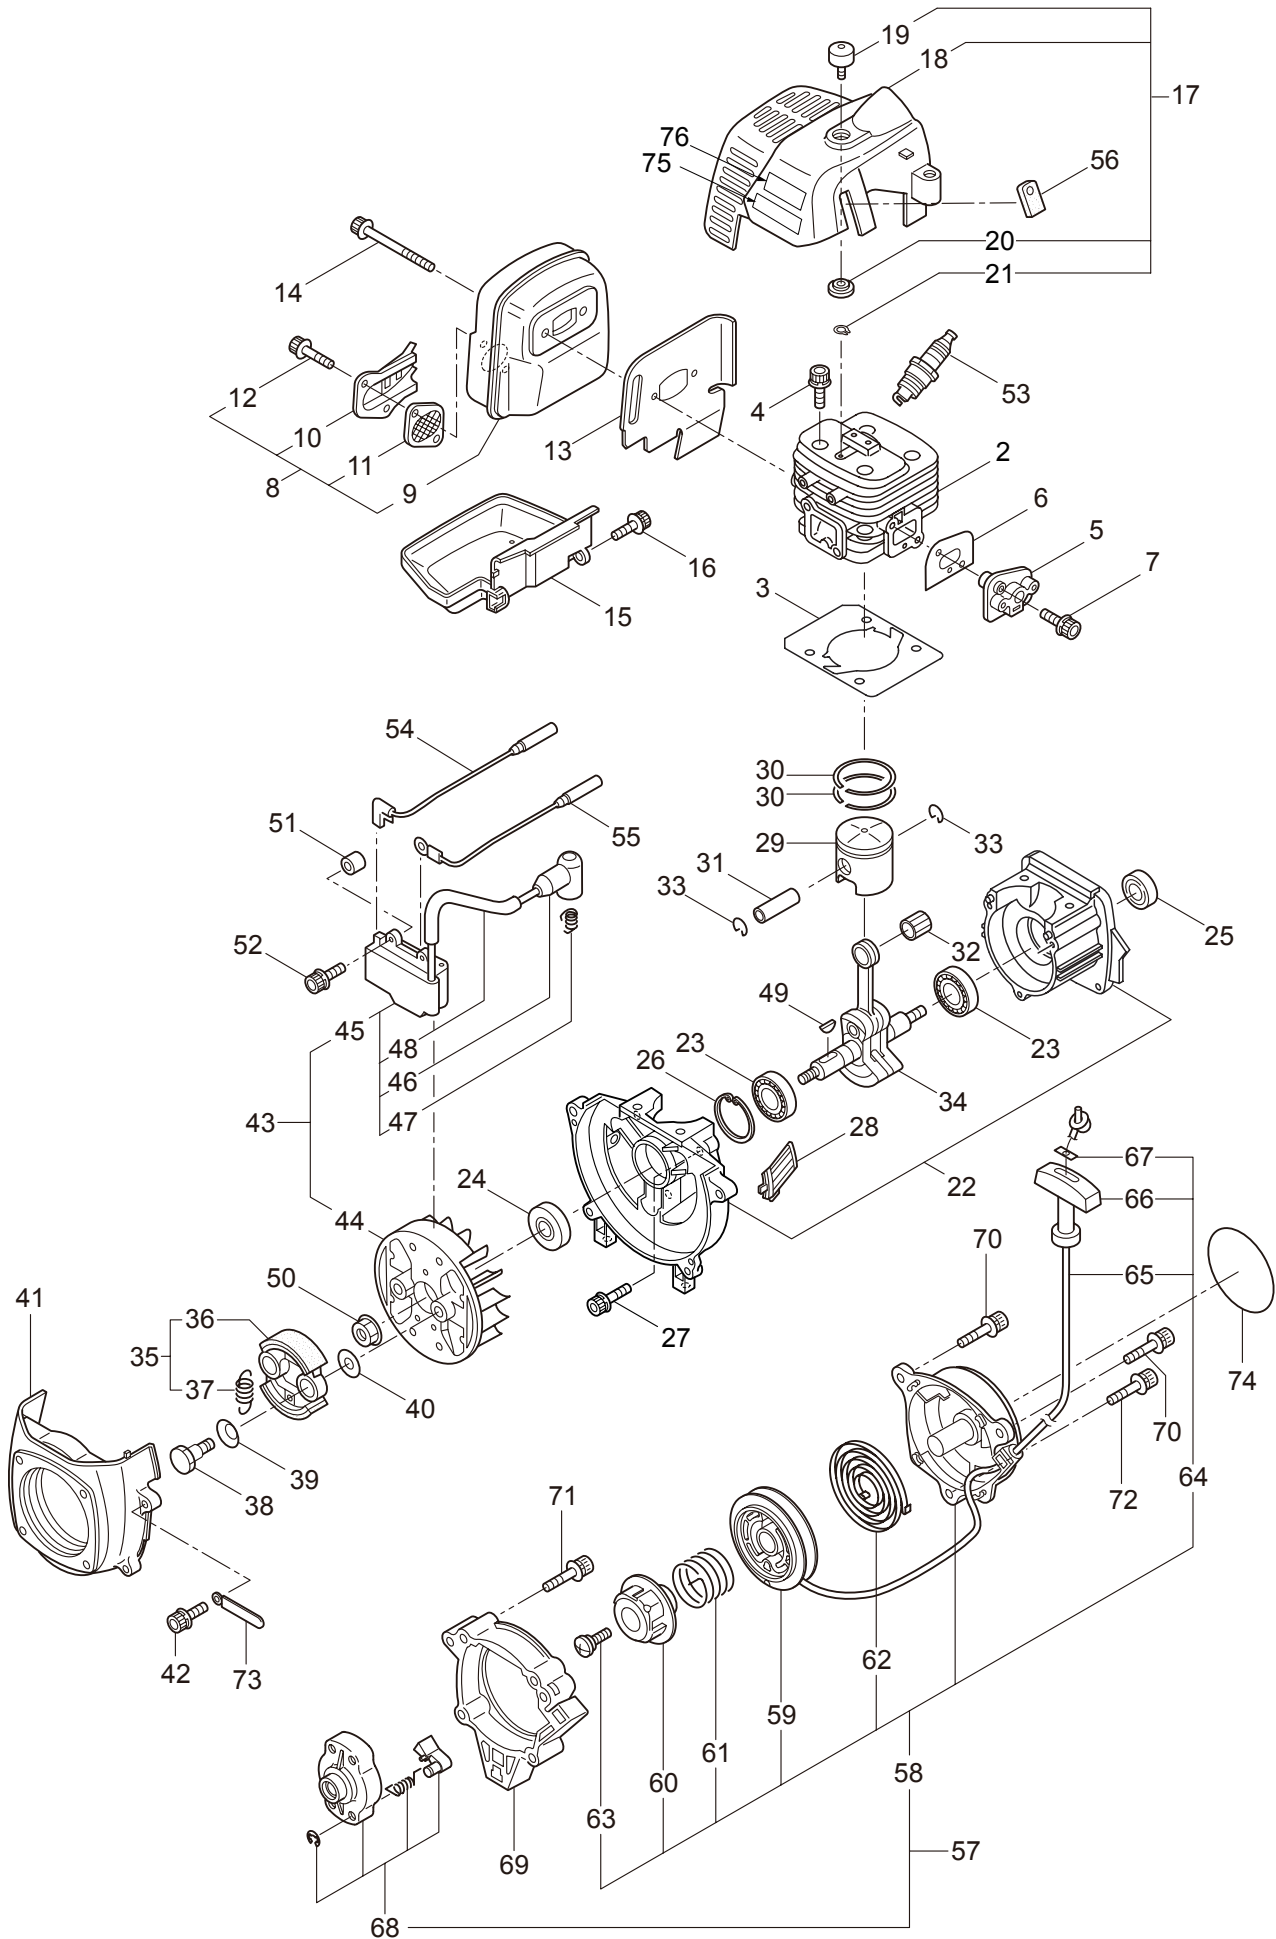

3. BC3021RS-01
ENGINE

Ref. No.	Part No.	Part Name	Q'ty	Remarks
3-46	269714	Plug Boot	1	
3-47	269715	Connector	1	
3-48	281756	Insulator	1	
3-49	261076	Woodruff Key	1	3x10
3-50	261417	Nut,Rotor	1	M8
3-51	280381	Spacer	2	
3-52	261256	Cap Screw	2	M4x25
3-53	288264	Spark Plug	1	NGK BPMR8Y
3-54	269722	Lead	1	
3-55	268044	Lead	1	
3-56	269189	Grommet	1	
3-57	283476	Recoil Starter Ass'y	1	Incl.58-68
3-58	283477	Recoil Ass'y	1	Incl.59-67
3-59	283504	Reel	1	
3-60	283505	Cam Plate	1	
3-61	283506	Spring	1	
3-62	280931	Spiral Spring	1	
3-63	267213	Screw	1	
3-64	283578	Stater Rope Ass'y	1	Incl.65-67
3-65	283579	Stater Rope	1	
3-66	261725	Starter Grip	1	
3-67	283511	Rope Stopper	1	
3-68	283575	Starter Pawl Ass'y	1	
3-69	284698	Adapter Ass'y	1	
3-70	283391	Cap Screw	2	M4x20
3-71	265726	Cap Screw	4	M4x16
3-72	282096	Cap Screw	1	M4x16WSW
3-73	264588	Clamp	1	
3-74	286143	Label	1	REVERSE2 CE300
3-75	265694	Label	1	
3-76	267561	Label	1