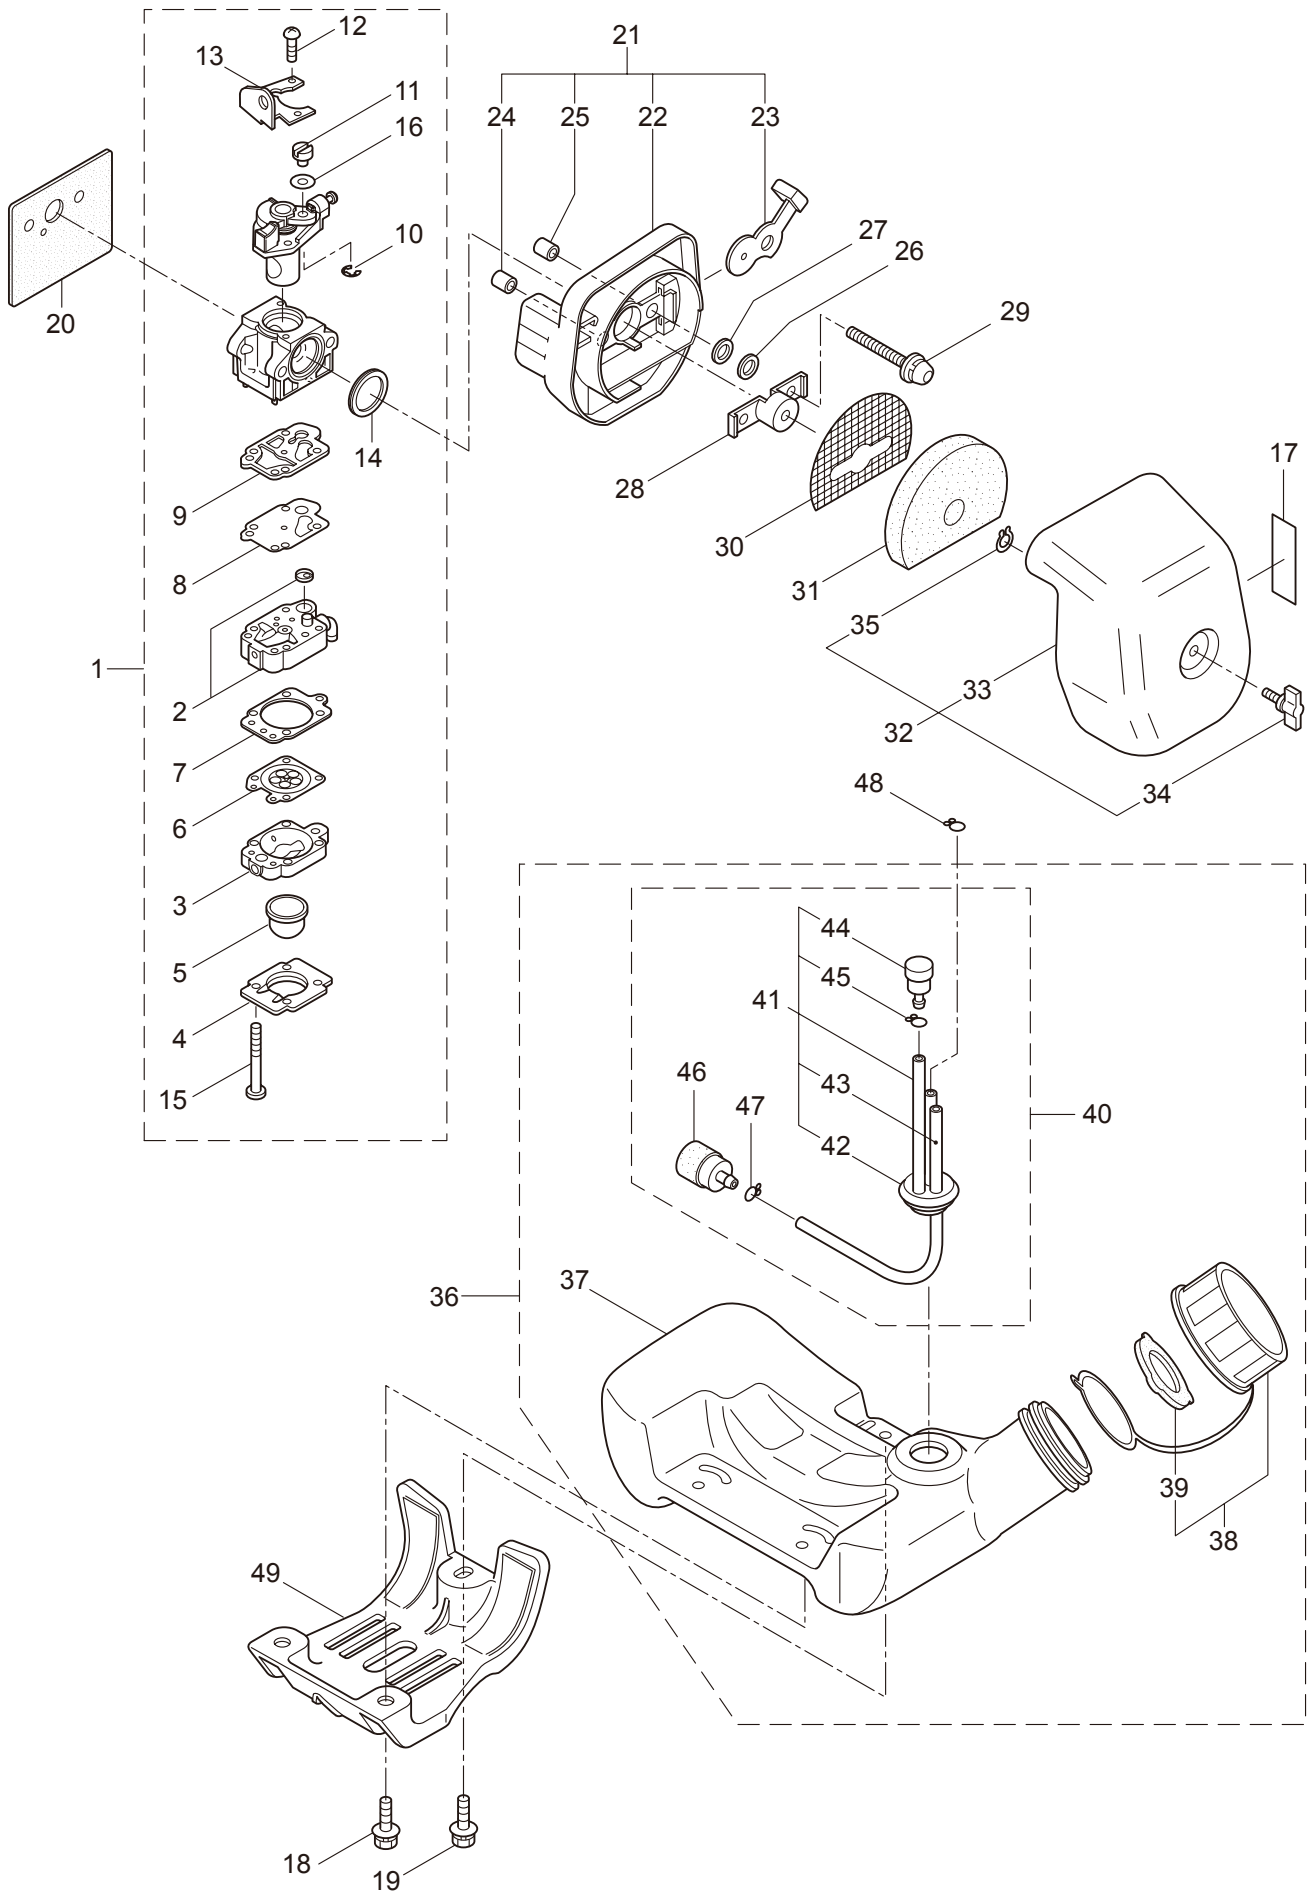

4. BC3021RS-01
CARBURETOR, FUEL TANK

Ref. No.	Part No.	Part Name	Q'ty	Remarks
4-1	284111	Carburetor Ass'y	1	Incl.2-16 New gasket required
4-2	264155	Pump Body	1	
4-3	262991	Purge Body	1	
4-4	262992	Cover Plate	1	
4-5	261874	Primer Bulb	1	
4-6	283905	Diaphragm, Meterring	1	
4-7	262993	Gasket	1	
4-8	262994	Diaphragm,Fuel Pump	1	
4-9	282576	Gasket	1	
4-10	261876	E-Ring	1	
4-11	261658	Swivel	1	
4-12	261875	Screw	2	
4-13	264677	Bracket	1	
4-14	261657	Packing	1	
4-15	262996	Screw	4	
4-16	264678	Washer	1	
4-17	261352	Label	1	Choke
4-18	281714	Cap Screw	2	M5x20
4-19	281715	Cap Screw	1	M5x20
4-20	269762	Gasket	1	
4-21	268055	Air Filter Case Ass'y	1	Incl.22-25
4-22	268056	Air Filter Case	1	
4-23	268057	Valve	1	
4-24	268157	Sleeve	1	5.5x7.1x6L
4-25	268412	Sleeve	1	5.5x7.1x6.6L
4-26	263345	Packing	1	7.2x11xt1.3
4-27	263942	Washer	1	7.2x12xt0.15
4-28	263815	Stay	1	
4-29	264016	Cap Screw	2	M5x60
4-30	265026	Screen	1	
4-31	265027	Foam Element	1	
4-32	268058	Air Filter Cover Ass'y	1	Incl.33-35
4-33	268059	Air Filter Cover	1	
4-34	281438	Knob	1	
4-35	261734	Snap Ring	1	#5
4-36	284954	Fuel Tank Ass'y	1	Incl.37-47
4-37	281439	Fuel Tank	1	
4-38	281564	Fuel Tank Cap Ass'y	1	Incl.39
4-39	269377	Gasket	1	
4-40	282538	Fuel Pipe Pick-up Ass'y	1	Incl.41-47
4-41	282539	Fuel Pipe Ass'y	1	Incl.42-45
4-42	268065	Grommet	1	
4-43	261690	Fuel Pipe	1	160L
4-44	261590	Breather	1	
4-45	261117	Clip	1