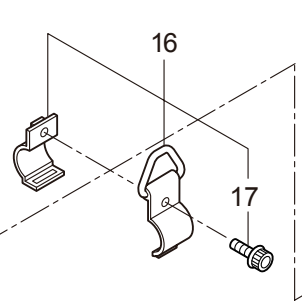

PARTS LIST

BC3021RS-01

CONTENTS

1. MAIN BODY	1 ~ 2
2. GEARCASE.....	3 ~ 4
3. ENGINE	5 ~ 8
4. CARBURETOR, FUEL TANK	9 ~ 12
5. ACCESSORIES	13 ~ 14

2012. 09.

P/N 523303-1

1. BC3021RS-01
MAIN BODY

Ref. No.	Part No.	Part Name	Q'ty	Remarks
1-1	363966	BC3021RS-01	1	
1-2	261250	Cap Screw	4	M5x20
1-3	215512	Clutch Case Ass'y	1	Incl.4-10
1-4	214592	Bearing Case	1	
1-5	214161	Bearing	2	#6000ZZ
1-6	054676	Snap Ring	1	#26
1-7	214162	Buffer	1	
1-8	214163	Washer	1	
1-9	092033	Screw	4	M5x15
1-10	214593	Driveshaft Tube Adapter	1	
1-11	261246	Cap Screw	1	M5x25
1-12	054677	Clutch Drum	1	
1-13	219268	Driveshaft Ass'y	1	
1-14	224122	Driveshaft Tube	1	
1-15	231017	Throttle Trigger	1	
1-16	215533	Hanging Bracket Ass'y	1	Incl.17
1-17	261762	Cap Screw	1	M5x14
1-18	231010	Label	1	BC3021RS
1-19	223188	Label	1	
1-20	231264	Label	1	111dBA
1-21	228086	Hanging Strap Ass'y	1	
1-22	230748	Cover Extention	1	
1-23	231955	Loop Handle Ass'y	1	Incl.24-26
1-24	225699	Loop Handle	1	
1-25	081027	Nut	4	M5
1-26	215608	Cap Screw	4	M5x30x16
1-27	232086	Safety Cover Ass'y	1	Incl.28-34
1-28	231252	Safety Cover Ass'y	1	Incl.29,30
1-29	227819	Bracket	1	
1-30	221580	Screw	1	4x8
1-31	232087	Bracket Ass'y	1	Incl.32-34
1-32	227822	Bracket	1	
1-33	220632	Cap Screw	2	M6x30
1-34	231704	Washer	2	6x13xt1.0
1-35	231882	String Cutter Ass'y	1	Incl.36-38
1-36	230747	String Cutter	1	
1-37	261250	Cap Screw	1	M5x20
1-38	228325	Nut	1	

2. BC3021RS-01
GEARCASE

Ref. No.	Part No.	Part Name	Q'ty	Remarks
2-1	231880	Gearcase Ass'y	1	Incl.2-17
2-2	225960	Gearcase	1	
2-3	234109	Bolt	1	M8x8
2-4	227990	Bearing	1	#608
2-5	228416	Gear Set	1	
2-6	219087	Cap Screw	1	M5x10
2-7	227991	Bearing	1	#6001DDU
2-8	055185	Snap Ring	1	#28
2-9	227992	Bearing	1	#609
2-10	227993	Bearing	1	#609Z
2-11	228477	Snap Ring	1	#9
2-12	140270	Snap Ring	1	#24
2-13	261246	Cap Screw	1	M5x25
2-14	212986	Boss Adapter	1	
2-15	140275	Clamping Washer	1	
2-16	215547	Stabilizer	1	
2-17	215610	Bolt	1	M8x22,Counterclockwise