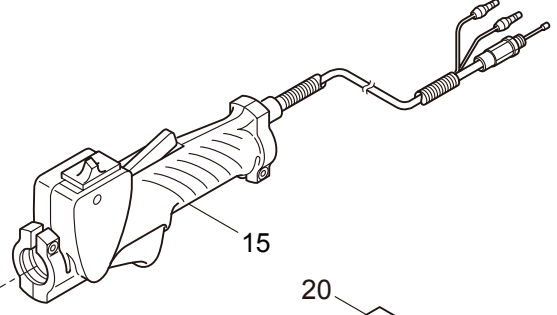

PARTS LIST

BC3021RS-01

CONTENTS

1. MAIN BODY	1 ~ 2
2. GEARCASE.....	3 ~ 4
3. ENGINE	5 ~ 8
4. CARBURETOR, FUEL TANK	9 ~ 12
5. ACCESSORIES	13 ~ 14

2012. 09.

P/N 523303-1

1. BC3021RS-01
MAIN BODY

Ref. No.	Part No.	Part Name	Q'ty	Remarks
1-1	363966	BC3021RS-01	1	
1-2	261250	Cap Screw	4	M5x20
1-3	215512	Clutch Case Ass'y	1	Incl.4-10
1-4	214592	Bearing Case	1	
1-5	214161	Bearing	2	#6000ZZ
1-6	054676	Snap Ring	1	#26
1-7	214162	Buffer	1	
1-8	214163	Washer	1	
1-9	092033	Screw	4	M5x15
1-10	214593	Driveshaft Tube Adapter	1	
1-11	261246	Cap Screw	1	M5x25
1-12	054677	Clutch Drum	1	
1-13	219268	Driveshaft Ass'y	1	
1-14	224122	Driveshaft Tube	1	
1-15	231017	Throttle Trigger	1	
1-16	215533	Hanging Bracket Ass'y	1	Incl.17
1-17	261762	Cap Screw	1	M5x14
1-18	231010	Label	1	BC3021RS
1-19	223188	Label	1	
1-20	231264	Label	1	111dBA
1-21	228086	Hanging Strap Ass'y	1	
1-22	230748	Cover Extention	1	
1-23	231955	Loop Handle Ass'y	1	Incl.24-26
1-24	225699	Loop Handle	1	
1-25	081027	Nut	4	M5
1-26	215608	Cap Screw	4	M5x30x16
1-27	232086	Safety Cover Ass'y	1	Incl.28-34
1-28	231252	Safety Cover Ass'y	1	Incl.29,30
1-29	227819	Bracket	1	
1-30	221580	Screw	1	4x8
1-31	232087	Bracket Ass'y	1	Incl.32-34
1-32	227822	Bracket	1	
1-33	220632	Cap Screw	2	M6x30
1-34	231704	Washer	2	6x13xt1.0
1-35	231882	String Cutter Ass'y	1	Incl.36-38
1-36	230747	String Cutter	1	
1-37	261250	Cap Screw	1	M5x20
1-38	228325	Nut	1	

2. BC3021RS-01
GEARCASE

Ref. No.	Part No.	Part Name	Q'ty	Remarks
2-1	231880	Gearcase Ass'y	1	Incl.2-17
2-2	225960	Gearcase	1	
2-3	234109	Bolt	1	M8x8
2-4	227990	Bearing	1	#608
2-5	228416	Gear Set	1	
2-6	219087	Cap Screw	1	M5x10
2-7	227991	Bearing	1	#6001DDU
2-8	055185	Snap Ring	1	#28
2-9	227992	Bearing	1	#609
2-10	227993	Bearing	1	#609Z
2-11	228477	Snap Ring	1	#9
2-12	140270	Snap Ring	1	#24
2-13	261246	Cap Screw	1	M5x25
2-14	212986	Boss Adapter	1	
2-15	140275	Clamping Washer	1	
2-16	215547	Stabilizer	1	
2-17	215610	Bolt	1	M8x22,Counterclockwise