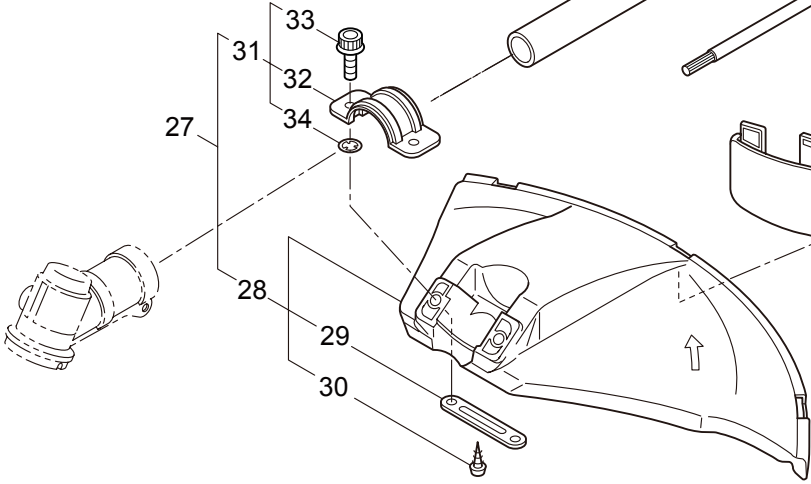

PARTS LIST

BC3021RS-01

CONTENTS

1. MAIN BODY	1 ~ 2
2. GEARCASE.....	3 ~ 4
3. ENGINE	5 ~ 8
4. CARBURETOR, FUEL TANK	9 ~ 12
5. ACCESSORIES	13 ~ 14

2012. 09.

P/N 523303-1

1. BC3021RS-01
MAIN BODY

Ref. No.	Part No.	Part Name	Q'ty	Remarks
1-1	363966	BC3021RS-01	1	
1-2	261250	Cap Screw	4	M5x20
1-3	215512	Clutch Case Ass'y	1	Incl.4-10
1-4	214592	Bearing Case	1	
1-5	214161	Bearing	2	#6000ZZ
1-6	054676	Snap Ring	1	#26
1-7	214162	Buffer	1	
1-8	214163	Washer	1	
1-9	092033	Screw	4	M5x15
1-10	214593	Driveshaft Tube Adapter	1	
1-11	261246	Cap Screw	1	M5x25
1-12	054677	Clutch Drum	1	
1-13	219268	Driveshaft Ass'y	1	
1-14	224122	Driveshaft Tube	1	
1-15	231017	Throttle Trigger	1	
1-16	215533	Hanging Bracket Ass'y	1	Incl.17
1-17	261762	Cap Screw	1	M5x14
1-18	231010	Label	1	BC3021RS
1-19	223188	Label	1	
1-20	231264	Label	1	111dBA
1-21	228086	Hanging Strap Ass'y	1	
1-22	230748	Cover Extention	1	
1-23	231955	Loop Handle Ass'y	1	Incl.24-26
1-24	225699	Loop Handle	1	
1-25	081027	Nut	4	M5
1-26	215608	Cap Screw	4	M5x30x16
1-27	232086	Safety Cover Ass'y	1	Incl.28-34
1-28	231252	Safety Cover Ass'y	1	Incl.29,30
1-29	227819	Bracket	1	
1-30	221580	Screw	1	4x8
1-31	232087	Bracket Ass'y	1	Incl.32-34
1-32	227822	Bracket	1	
1-33	220632	Cap Screw	2	M6x30
1-34	231704	Washer	2	6x13xt1.0
1-35	231882	String Cutter Ass'y	1	Incl.36-38
1-36	230747	String Cutter	1	
1-37	261250	Cap Screw	1	M5x20
1-38	228325	Nut	1	

2. BC3021RS-01
GEARCASE

Ref. No.	Part No.	Part Name	Q'ty	Remarks
2-1	231880	Gearcase Ass'y	1	Incl.2-17
2-2	225960	Gearcase	1	
2-3	234109	Bolt	1	M8x8
2-4	227990	Bearing	1	#608
2-5	228416	Gear Set	1	
2-6	219087	Cap Screw	1	M5x10
2-7	227991	Bearing	1	#6001DDU
2-8	055185	Snap Ring	1	#28
2-9	227992	Bearing	1	#609
2-10	227993	Bearing	1	#609Z
2-11	228477	Snap Ring	1	#9
2-12	140270	Snap Ring	1	#24
2-13	261246	Cap Screw	1	M5x25
2-14	212986	Boss Adapter	1	
2-15	140275	Clamping Washer	1	
2-16	215547	Stabilizer	1	
2-17	215610	Bolt	1	M8x22,Counterclockwise