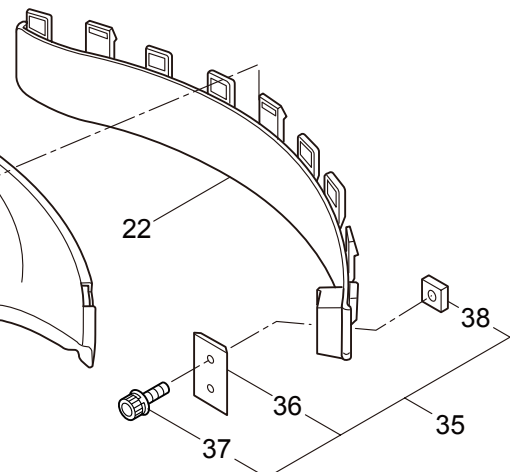

PARTS LIST

BC3021RS-01

CONTENTS

1. MAIN BODY	1 ~ 2
2. GEARCASE.....	3 ~ 4
3. ENGINE	5 ~ 8
4. CARBURETOR, FUEL TANK	9 ~ 12
5. ACCESSORIES	13 ~ 14

2012. 09.

P/N 523303-1

1. BC3021RS-01
MAIN BODY

Ref. No.	Part No.	Part Name	Q'ty	Remarks
1-1	363966	BC3021RS-01	1	
1-2	261250	Cap Screw	4	M5x20
1-3	215512	Clutch Case Ass'y	1	Incl.4-10
1-4	214592	Bearing Case	1	
1-5	214161	Bearing	2	#6000ZZ
1-6	054676	Snap Ring	1	#26
1-7	214162	Buffer	1	
1-8	214163	Washer	1	
1-9	092033	Screw	4	M5x15
1-10	214593	Driveshaft Tube Adapter	1	
1-11	261246	Cap Screw	1	M5x25
1-12	054677	Clutch Drum	1	
1-13	219268	Driveshaft Ass'y	1	
1-14	224122	Driveshaft Tube	1	
1-15	231017	Throttle Trigger	1	
1-16	215533	Hanging Bracket Ass'y	1	Incl.17
1-17	261762	Cap Screw	1	M5x14
1-18	231010	Label	1	BC3021RS
1-19	223188	Label	1	
1-20	231264	Label	1	111dBA
1-21	228086	Hanging Strap Ass'y	1	
1-22	230748	Cover Extention	1	
1-23	231955	Loop Handle Ass'y	1	Incl.24-26
1-24	225699	Loop Handle	1	
1-25	081027	Nut	4	M5
1-26	215608	Cap Screw	4	M5x30x16
1-27	232086	Safety Cover Ass'y	1	Incl.28-34
1-28	231252	Safety Cover Ass'y	1	Incl.29,30
1-29	227819	Bracket	1	
1-30	221580	Screw	1	4x8
1-31	232087	Bracket Ass'y	1	Incl.32-34
1-32	227822	Bracket	1	
1-33	220632	Cap Screw	2	M6x30
1-34	231704	Washer	2	6x13xt1.0
1-35	231882	String Cutter Ass'y	1	Incl.36-38
1-36	230747	String Cutter	1	
1-37	261250	Cap Screw	1	M5x20
1-38	228325	Nut	1	

2. BC3021RS-01
GEARCASE

Ref. No.	Part No.	Part Name	Q'ty	Remarks
2-1	231880	Gearcase Ass'y	1	Incl.2-17
2-2	225960	Gearcase	1	
2-3	234109	Bolt	1	M8x8
2-4	227990	Bearing	1	#608
2-5	228416	Gear Set	1	
2-6	219087	Cap Screw	1	M5x10
2-7	227991	Bearing	1	#6001DDU
2-8	055185	Snap Ring	1	#28
2-9	227992	Bearing	1	#609
2-10	227993	Bearing	1	#609Z
2-11	228477	Snap Ring	1	#9
2-12	140270	Snap Ring	1	#24
2-13	261246	Cap Screw	1	M5x25
2-14	212986	Boss Adapter	1	
2-15	140275	Clamping Washer	1	
2-16	215547	Stabilizer	1	
2-17	215610	Bolt	1	M8x22,Counterclockwise