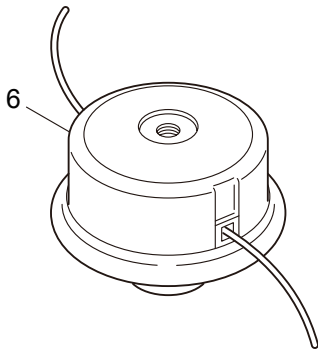

5. BC3021RS-01
ACCESSORIES

Ref. No.	Part No.	Part Name	Q'ty	Remarks
5-1	210418	Box Spanner	1	13x19x(+)
5-2	022865	Double-ended Wrench	1	8x10
5-3	210181	Lever Handle	1	3.5x170L
5-4	227910	3-Teeth Blade	1	
5-5	220534	Blade Cover	1	
5-6	232226	Semi-Auto Head (L)	1	
5-7	219432	Wrench	1	4mm
5-8	219433	Wrench	1	5mm
5-9	233234	Instruction Manual	1	
5-10	233326	Instruction Manual	1	
5-11	523303	Parts List	1	BC3021RS-01