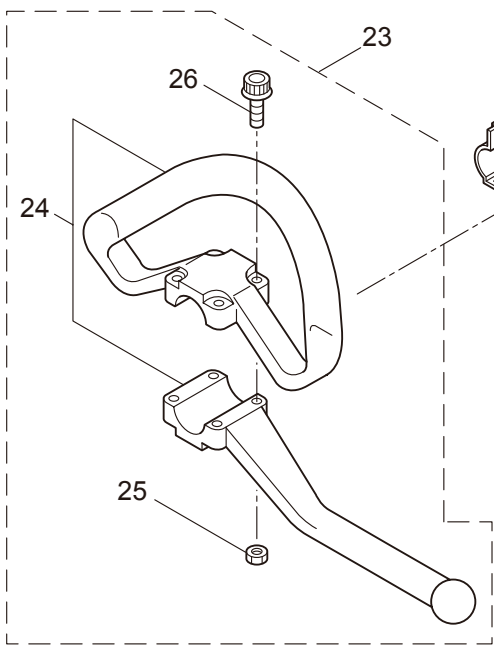

PARTS LIST

BC3021RS-01

CONTENTS

1. MAIN BODY	1 ~ 2
2. GEARCASE.....	3 ~ 4
3. ENGINE	5 ~ 8
4. CARBURETOR, FUEL TANK	9 ~ 12
5. ACCESSORIES	13 ~ 14

2012. 09.

P/N 523303-1

1. BC3021RS-01
MAIN BODY

Ref. No.	Part No.	Part Name	Q'ty	Remarks
1-1	363966	BC3021RS-01	1	
1-2	261250	Cap Screw	4	M5x20
1-3	215512	Clutch Case Ass'y	1	Incl.4-10
1-4	214592	Bearing Case	1	
1-5	214161	Bearing	2	#6000ZZ
1-6	054676	Snap Ring	1	#26
1-7	214162	Buffer	1	
1-8	214163	Washer	1	
1-9	092033	Screw	4	M5x15
1-10	214593	Driveshaft Tube Adapter	1	
1-11	261246	Cap Screw	1	M5x25
1-12	054677	Clutch Drum	1	
1-13	219268	Driveshaft Ass'y	1	
1-14	224122	Driveshaft Tube	1	
1-15	231017	Throttle Trigger	1	
1-16	215533	Hanging Bracket Ass'y	1	Incl.17
1-17	261762	Cap Screw	1	M5x14
1-18	231010	Label	1	BC3021RS
1-19	223188	Label	1	
1-20	231264	Label	1	111dBA
1-21	228086	Hanging Strap Ass'y	1	
1-22	230748	Cover Extention	1	
1-23	231955	Loop Handle Ass'y	1	Incl.24-26
1-24	225699	Loop Handle	1	
1-25	081027	Nut	4	M5
1-26	215608	Cap Screw	4	M5x30x16
1-27	232086	Safety Cover Ass'y	1	Incl.28-34
1-28	231252	Safety Cover Ass'y	1	Incl.29,30
1-29	227819	Bracket	1	
1-30	221580	Screw	1	4x8
1-31	232087	Bracket Ass'y	1	Incl.32-34
1-32	227822	Bracket	1	
1-33	220632	Cap Screw	2	M6x30
1-34	231704	Washer	2	6x13xt1.0
1-35	231882	String Cutter Ass'y	1	Incl.36-38
1-36	230747	String Cutter	1	
1-37	261250	Cap Screw	1	M5x20
1-38	228325	Nut	1	

2. BC3021RS-01
GEARCASE

Ref. No.	Part No.	Part Name	Q'ty	Remarks
2-1	231880	Gearcase Ass'y	1	Incl.2-17
2-2	225960	Gearcase	1	
2-3	234109	Bolt	1	M8x8
2-4	227990	Bearing	1	#608
2-5	228416	Gear Set	1	
2-6	219087	Cap Screw	1	M5x10
2-7	227991	Bearing	1	#6001DDU
2-8	055185	Snap Ring	1	#28
2-9	227992	Bearing	1	#609
2-10	227993	Bearing	1	#609Z
2-11	228477	Snap Ring	1	#9
2-12	140270	Snap Ring	1	#24
2-13	261246	Cap Screw	1	M5x25
2-14	212986	Boss Adapter	1	
2-15	140275	Clamping Washer	1	
2-16	215547	Stabilizer	1	
2-17	215610	Bolt	1	M8x22,Counterclockwise