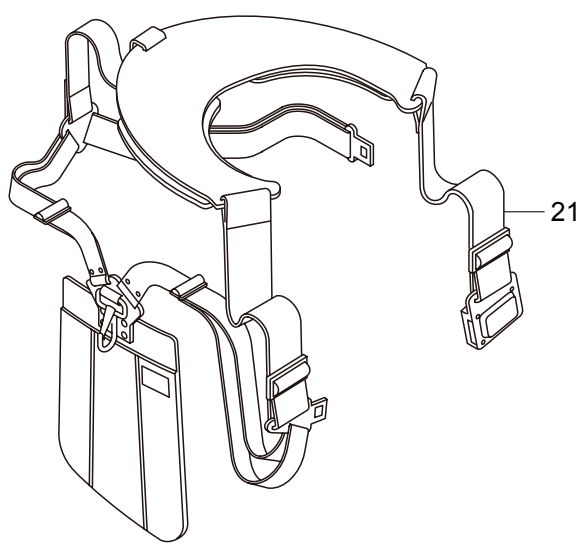

PARTS LIST

BC3021RS-01

CONTENTS

1. MAIN BODY	1 ~ 2
2. GEARCASE.....	3 ~ 4
3. ENGINE	5 ~ 8
4. CARBURETOR, FUEL TANK	9 ~ 12
5. ACCESSORIES	13 ~ 14

2012. 09.

P/N 523303-1

1. BC3021RS-01
MAIN BODY

Ref. No.	Part No.	Part Name	Q'ty	Remarks
1-1	363966	BC3021RS-01	1	
1-2	261250	Cap Screw	4	M5x20
1-3	215512	Clutch Case Ass'y	1	Incl.4-10
1-4	214592	Bearing Case	1	
1-5	214161	Bearing	2	#6000ZZ
1-6	054676	Snap Ring	1	#26
1-7	214162	Buffer	1	
1-8	214163	Washer	1	
1-9	092033	Screw	4	M5x15
1-10	214593	Driveshaft Tube Adapter	1	
1-11	261246	Cap Screw	1	M5x25
1-12	054677	Clutch Drum	1	
1-13	219268	Driveshaft Ass'y	1	
1-14	224122	Driveshaft Tube	1	
1-15	231017	Throttle Trigger	1	
1-16	215533	Hanging Bracket Ass'y	1	Incl.17
1-17	261762	Cap Screw	1	M5x14
1-18	231010	Label	1	BC3021RS
1-19	223188	Label	1	
1-20	231264	Label	1	111dBA
1-21	228086	Hanging Strap Ass'y	1	
1-22	230748	Cover Extention	1	
1-23	231955	Loop Handle Ass'y	1	Incl.24-26
1-24	225699	Loop Handle	1	
1-25	081027	Nut	4	M5
1-26	215608	Cap Screw	4	M5x30x16
1-27	232086	Safety Cover Ass'y	1	Incl.28-34
1-28	231252	Safety Cover Ass'y	1	Incl.29,30
1-29	227819	Bracket	1	
1-30	221580	Screw	1	4x8
1-31	232087	Bracket Ass'y	1	Incl.32-34
1-32	227822	Bracket	1	
1-33	220632	Cap Screw	2	M6x30
1-34	231704	Washer	2	6x13xt1.0
1-35	231882	String Cutter Ass'y	1	Incl.36-38
1-36	230747	String Cutter	1	
1-37	261250	Cap Screw	1	M5x20
1-38	228325	Nut	1	

2. BC3021RS-01
GEARCASE

Ref. No.	Part No.	Part Name	Q'ty	Remarks
2-1	231880	Gearcase Ass'y	1	Incl.2-17
2-2	225960	Gearcase	1	
2-3	234109	Bolt	1	M8x8
2-4	227990	Bearing	1	#608
2-5	228416	Gear Set	1	
2-6	219087	Cap Screw	1	M5x10
2-7	227991	Bearing	1	#6001DDU
2-8	055185	Snap Ring	1	#28
2-9	227992	Bearing	1	#609
2-10	227993	Bearing	1	#609Z
2-11	228477	Snap Ring	1	#9
2-12	140270	Snap Ring	1	#24
2-13	261246	Cap Screw	1	M5x25
2-14	212986	Boss Adapter	1	
2-15	140275	Clamping Washer	1	
2-16	215547	Stabilizer	1	
2-17	215610	Bolt	1	M8x22,Counterclockwise