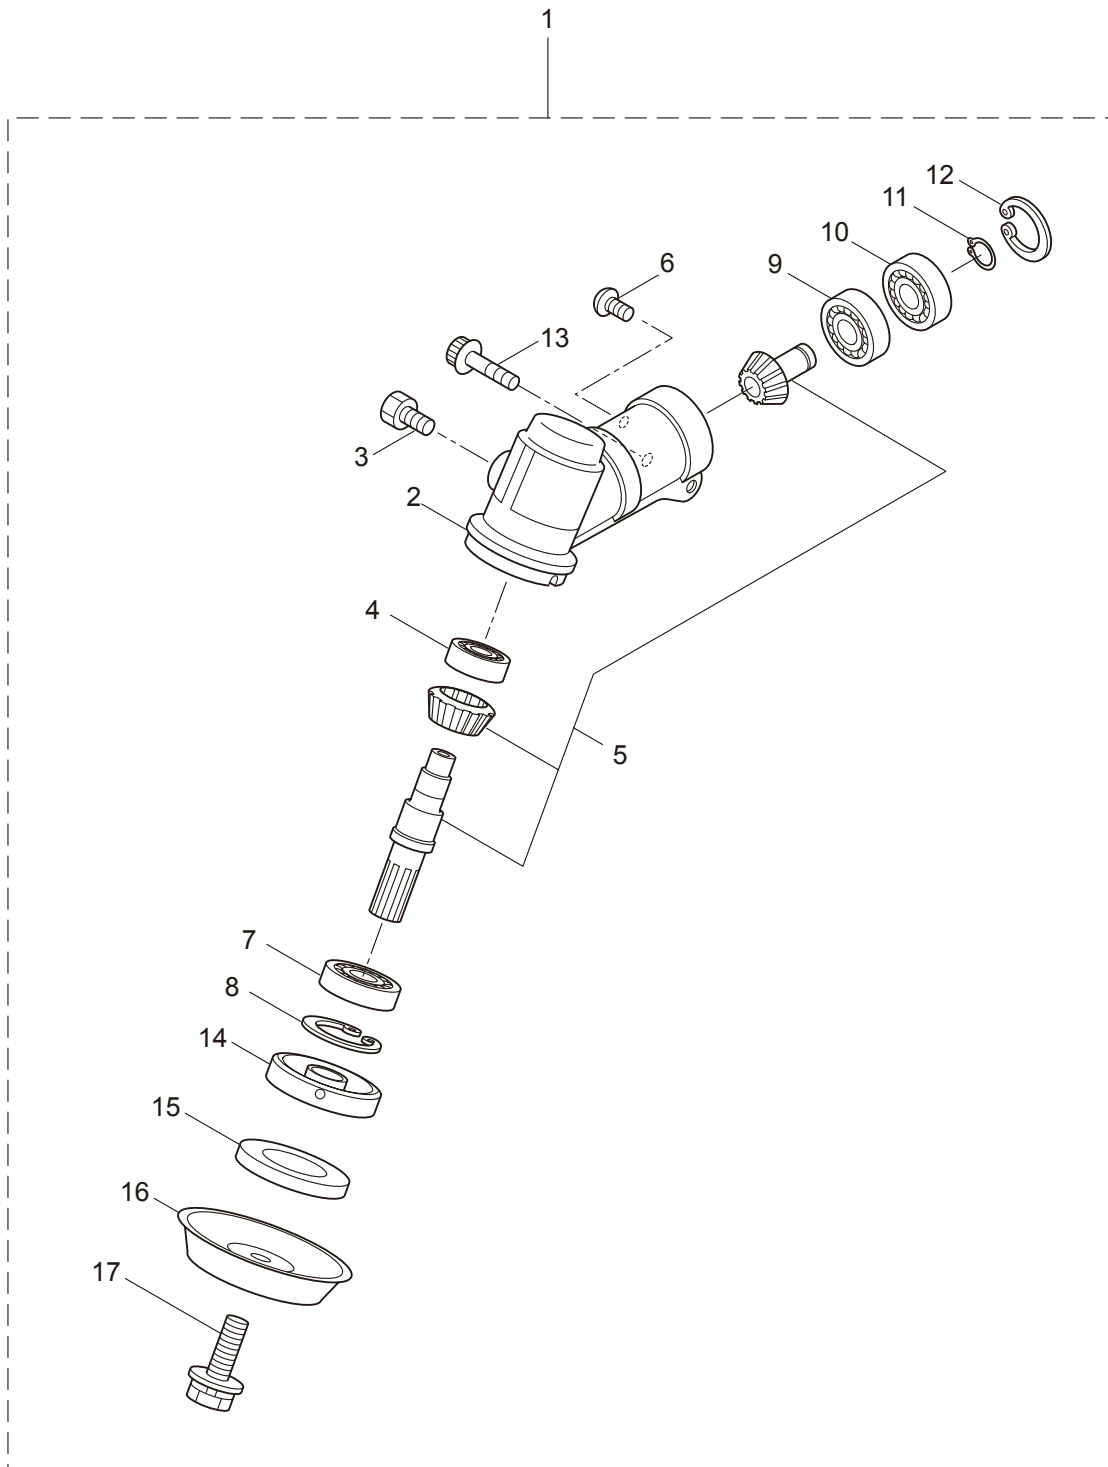

PARTS LIST

BC3021RS-01

CONTENTS

1. MAIN BODY	1 ~ 2
2. GEARCASE.....	3 ~ 4
3. ENGINE	5 ~ 8
4. CARBURETOR, FUEL TANK	9 ~ 12
5. ACCESSORIES	13 ~ 14

2012. 09.

P/N 523303-1

1. BC3021RS-01
MAIN BODY

Ref. No.	Part No.	Part Name	Q'ty	Remarks
1-1	363966	BC3021RS-01	1	
1-2	261250	Cap Screw	4	M5x20
1-3	215512	Clutch Case Ass'y	1	Incl.4-10
1-4	214592	Bearing Case	1	
1-5	214161	Bearing	2	#6000ZZ
1-6	054676	Snap Ring	1	#26
1-7	214162	Buffer	1	
1-8	214163	Washer	1	
1-9	092033	Screw	4	M5x15
1-10	214593	Driveshaft Tube Adapter	1	
1-11	261246	Cap Screw	1	M5x25
1-12	054677	Clutch Drum	1	
1-13	219268	Driveshaft Ass'y	1	
1-14	224122	Driveshaft Tube	1	
1-15	231017	Throttle Trigger	1	
1-16	215533	Hanging Bracket Ass'y	1	Incl.17
1-17	261762	Cap Screw	1	M5x14
1-18	231010	Label	1	BC3021RS
1-19	223188	Label	1	
1-20	231264	Label	1	111dBA
1-21	228086	Hanging Strap Ass'y	1	
1-22	230748	Cover Extention	1	
1-23	231955	Loop Handle Ass'y	1	Incl.24-26
1-24	225699	Loop Handle	1	
1-25	081027	Nut	4	M5
1-26	215608	Cap Screw	4	M5x30x16
1-27	232086	Safety Cover Ass'y	1	Incl.28-34
1-28	231252	Safety Cover Ass'y	1	Incl.29,30
1-29	227819	Bracket	1	
1-30	221580	Screw	1	4x8
1-31	232087	Bracket Ass'y	1	Incl.32-34
1-32	227822	Bracket	1	
1-33	220632	Cap Screw	2	M6x30
1-34	231704	Washer	2	6x13xt1.0
1-35	231882	String Cutter Ass'y	1	Incl.36-38
1-36	230747	String Cutter	1	
1-37	261250	Cap Screw	1	M5x20
1-38	228325	Nut	1	

2. BC3021RS-01
GEARCASE

Ref. No.	Part No.	Part Name	Q'ty	Remarks
2-1	231880	Gearcase Ass'y	1	Incl.2-17
2-2	225960	Gearcase	1	
2-3	234109	Bolt	1	M8x8
2-4	227990	Bearing	1	#608
2-5	228416	Gear Set	1	
2-6	219087	Cap Screw	1	M5x10
2-7	227991	Bearing	1	#6001DDU
2-8	055185	Snap Ring	1	#28
2-9	227992	Bearing	1	#609
2-10	227993	Bearing	1	#609Z
2-11	228477	Snap Ring	1	#9
2-12	140270	Snap Ring	1	#24
2-13	261246	Cap Screw	1	M5x25
2-14	212986	Boss Adapter	1	
2-15	140275	Clamping Washer	1	
2-16	215547	Stabilizer	1	
2-17	215610	Bolt	1	M8x22,Counterclockwise