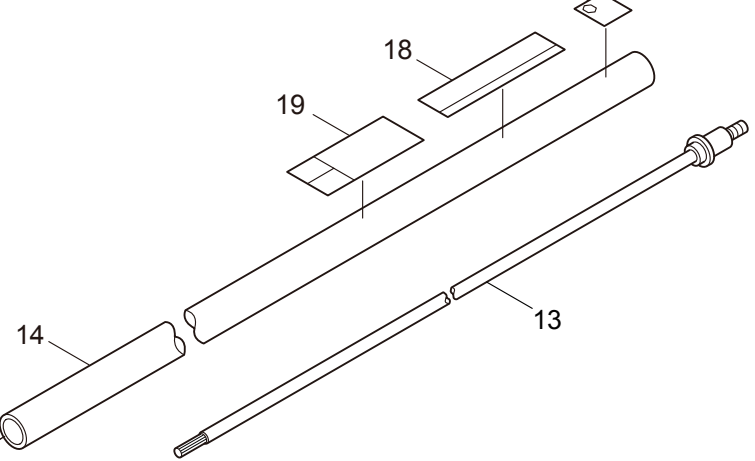

PARTS LIST

BC3021RS-01

CONTENTS

1. MAIN BODY	1 ~ 2
2. GEARCASE.....	3 ~ 4
3. ENGINE	5 ~ 8
4. CARBURETOR, FUEL TANK	9 ~ 12
5. ACCESSORIES	13 ~ 14

2012. 09.

P/N 523303-1

1. BC3021RS-01
MAIN BODY

Ref. No.	Part No.	Part Name	Q'ty	Remarks
1-1	363966	BC3021RS-01	1	
1-2	261250	Cap Screw	4	M5x20
1-3	215512	Clutch Case Ass'y	1	Incl.4-10
1-4	214592	Bearing Case	1	
1-5	214161	Bearing	2	#6000ZZ
1-6	054676	Snap Ring	1	#26
1-7	214162	Buffer	1	
1-8	214163	Washer	1	
1-9	092033	Screw	4	M5x15
1-10	214593	Driveshaft Tube Adapter	1	
1-11	261246	Cap Screw	1	M5x25
1-12	054677	Clutch Drum	1	
1-13	219268	Driveshaft Ass'y	1	
1-14	224122	Driveshaft Tube	1	
1-15	231017	Throttle Trigger	1	
1-16	215533	Hanging Bracket Ass'y	1	Incl.17
1-17	261762	Cap Screw	1	M5x14
1-18	231010	Label	1	BC3021RS
1-19	223188	Label	1	
1-20	231264	Label	1	111dBA
1-21	228086	Hanging Strap Ass'y	1	
1-22	230748	Cover Extention	1	
1-23	231955	Loop Handle Ass'y	1	Incl.24-26
1-24	225699	Loop Handle	1	
1-25	081027	Nut	4	M5
1-26	215608	Cap Screw	4	M5x30x16
1-27	232086	Safety Cover Ass'y	1	Incl.28-34
1-28	231252	Safety Cover Ass'y	1	Incl.29,30
1-29	227819	Bracket	1	
1-30	221580	Screw	1	4x8
1-31	232087	Bracket Ass'y	1	Incl.32-34
1-32	227822	Bracket	1	
1-33	220632	Cap Screw	2	M6x30
1-34	231704	Washer	2	6x13xt1.0
1-35	231882	String Cutter Ass'y	1	Incl.36-38
1-36	230747	String Cutter	1	
1-37	261250	Cap Screw	1	M5x20
1-38	228325	Nut	1	

2. BC3021RS-01
GEARCASE

Ref. No.	Part No.	Part Name	Q'ty	Remarks
2-1	231880	Gearcase Ass'y	1	Incl.2-17
2-2	225960	Gearcase	1	
2-3	234109	Bolt	1	M8x8
2-4	227990	Bearing	1	#608
2-5	228416	Gear Set	1	
2-6	219087	Cap Screw	1	M5x10
2-7	227991	Bearing	1	#6001DDU
2-8	055185	Snap Ring	1	#28
2-9	227992	Bearing	1	#609
2-10	227993	Bearing	1	#609Z
2-11	228477	Snap Ring	1	#9
2-12	140270	Snap Ring	1	#24
2-13	261246	Cap Screw	1	M5x25
2-14	212986	Boss Adapter	1	
2-15	140275	Clamping Washer	1	
2-16	215547	Stabilizer	1	
2-17	215610	Bolt	1	M8x22,Counterclockwise