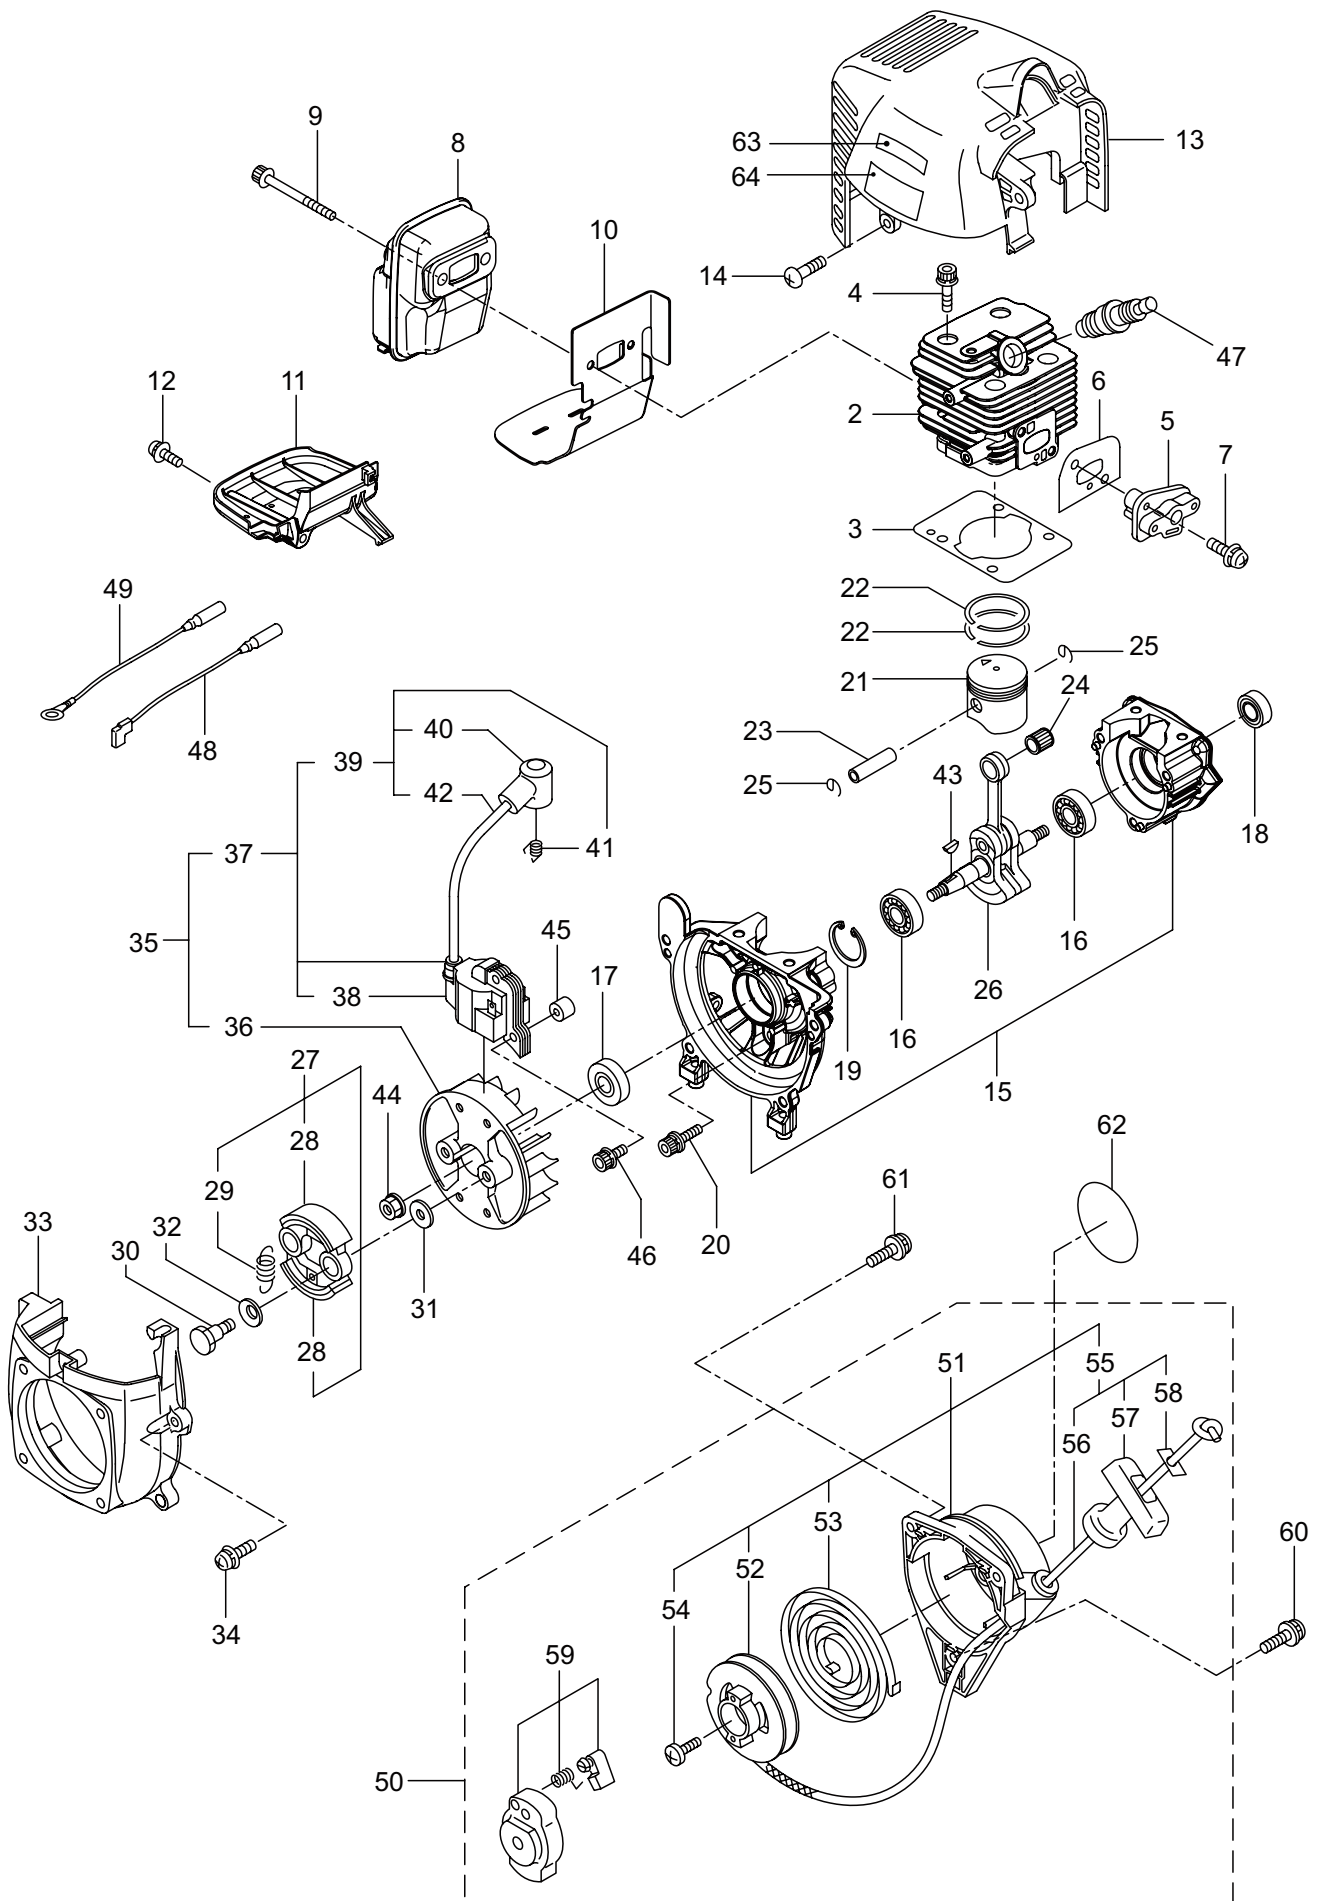

2. AHT2630D-S
GEARCASE

Ref. No.	Part No.	Part Name	Q'ty	Remarks
2-46	407337	Knob	1	
2-47	407338	Washer	2	
2-48	407339	Spring	1	
2-49	631770	Screw	1	M6x12
2-50	631749	Spring Washer	1	M6
2-51	582436	Washer	1	M6
2-52	407340	Plate	1	
2-53	407341	Bolt	1	M6x25
2-54	407342	Lever	1	
2-55	407343	Bush	1	
2-56	407344	Spring	1	
2-57	646471	Washer	1	
2-58	407345	Bolt	1	M5x8
2-59	407347	Plate	1	
2-60	407348	Washer, Wave	2	
2-61	407349	Label	1	

3. AHT2630D-S ENGINE

Ref. No.	Part No.	Part Name	Q'ty	Remarks
3-46	261256	Cap Screw	2	M4x25
3-47	288264	Spark Plug	1	BPMR8Y
3-48	267492	Lead	1	130L
3-49	282880	Wire, Lead	1	
3-50	288684	Recoil Starter Ass'y	1	Incl.51-59
3-51	288685	Starter Ass'y	1	Incl.52-58
3-52	288967	Reel	1	
3-53	288968	Spiral Spring	1	
3-54	262922	Screw	1	
3-55	288969	Starter Rope Ass'y	1	Incl.56-58
3-56	288970	Starter Rope	1	
3-57	261725	Starter Grip	1	
3-58	283511	Rope Stopper	1	
3-59	288971	Starter Pawl Ass'y	1	
3-60	269833	Screw	1	M4x16
3-61	280489	Screw	2	M4x20
3-62	276312	Label	1	
3-63	284587	Label	1	
3-64	286122	Label	1	MARUYAMA