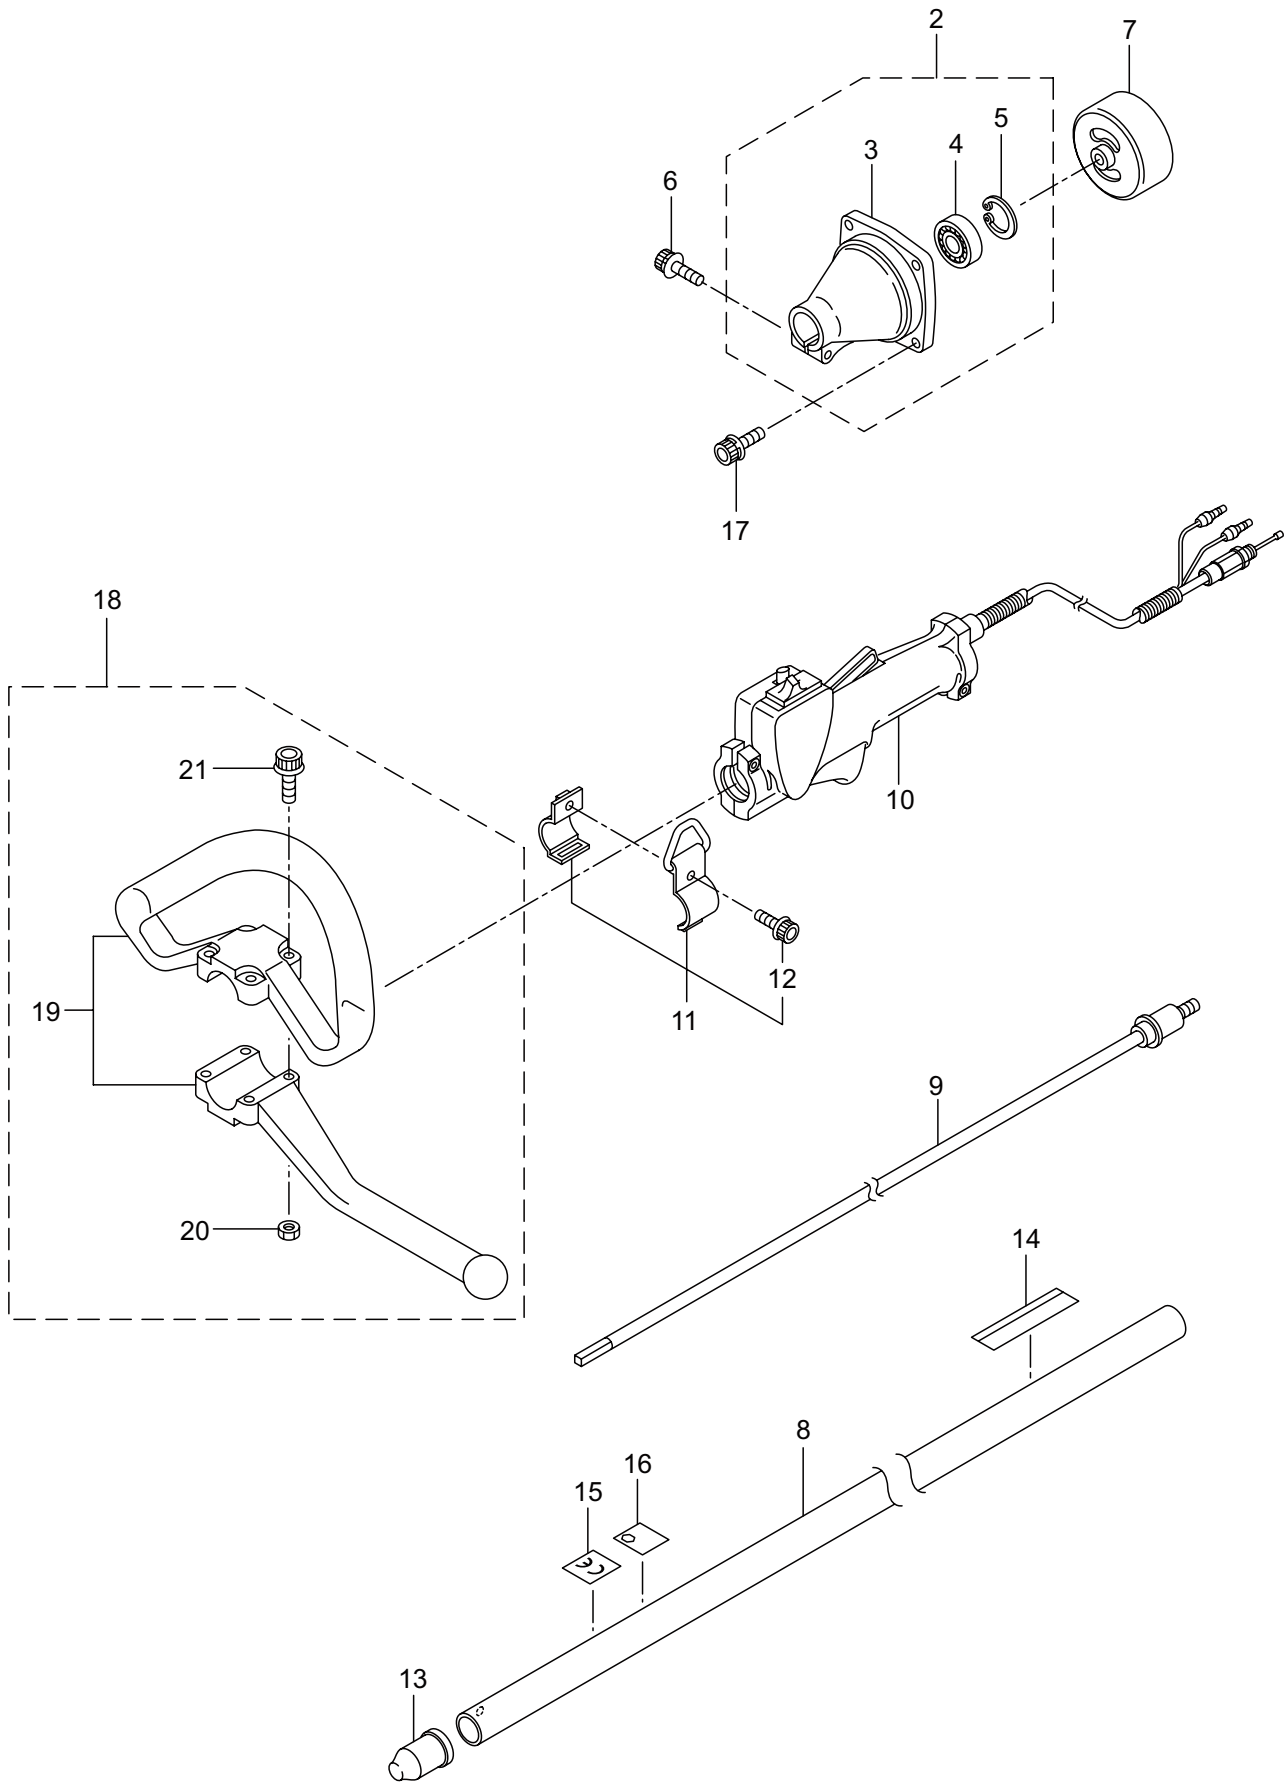

PARTS LIST

AHT2630D-S

CONTENTS

1. MAIN BODY	1 ~ 2
2. GEARCASE	3 ~ 6
3. ENGINE	7 ~ 10
4. CARBURETOR, FUEL TANK	11 ~ 12
5. ACCESSORIES	13 ~ 14

2016. 12.

MARUYAMA

P/N 524182-2

1. AHT2630D-S
MAIN BODY

Ref. No.	Part No.	Part Name	Q'ty	Remarks
1-1	364569	AHT2630D-S	1	
1-2	219602	Clutch Case Ass'y	1	Incl.3-5
1-3	219465	Clutch Case	1	
1-4	016405	Bearing	1	#6200ZZ
1-5	013825	Snap Ring	1	#30
1-6	261246	Cap Screw	1	M5x25
1-7	229091	Clutch Drum	1	
1-8	224679	Driveshaft Tube	1	24xt1.6x723
1-9	224680	Driveshaft Ass'y	1	
1-10	235078	Throttle Trigger	1	
1-11	215533	Hanging Bracket Ass'y	1	Incl.12
1-12	261762	Cap Screw	1	M5x14
1-13	215350	Cap	1	
1-14	238134	Label	1	AHT2630D
1-15	237626	Label	1	CE
1-16	231468	Label	1	
1-17	261250	Cap Screw	4	M5x20
1-18	231955	Loop Handle Ass'y	1	Incl.19-21
1-19	225699	Loop Handle	1	
1-20	081027	Nut	4	M5
1-21	215608	Cap Screw	4	M5x30x16

2. AHT2630D-S
GEARCASE

Ref. No.	Part No.	Part Name	Q'ty	Remarks
2-46	407337	Knob	1	
2-47	407338	Washer	2	
2-48	407339	Spring	1	
2-49	631770	Screw	1	M6x12
2-50	631749	Spring Washer	1	M6
2-51	582436	Washer	1	M6
2-52	407340	Plate	1	
2-53	407341	Bolt	1	M6x25
2-54	407342	Lever	1	
2-55	407343	Bush	1	
2-56	407344	Spring	1	
2-57	646471	Washer	1	
2-58	407345	Bolt	1	M5x8
2-59	407347	Plate	1	
2-60	407348	Washer, Wave	2	
2-61	407349	Label	1	