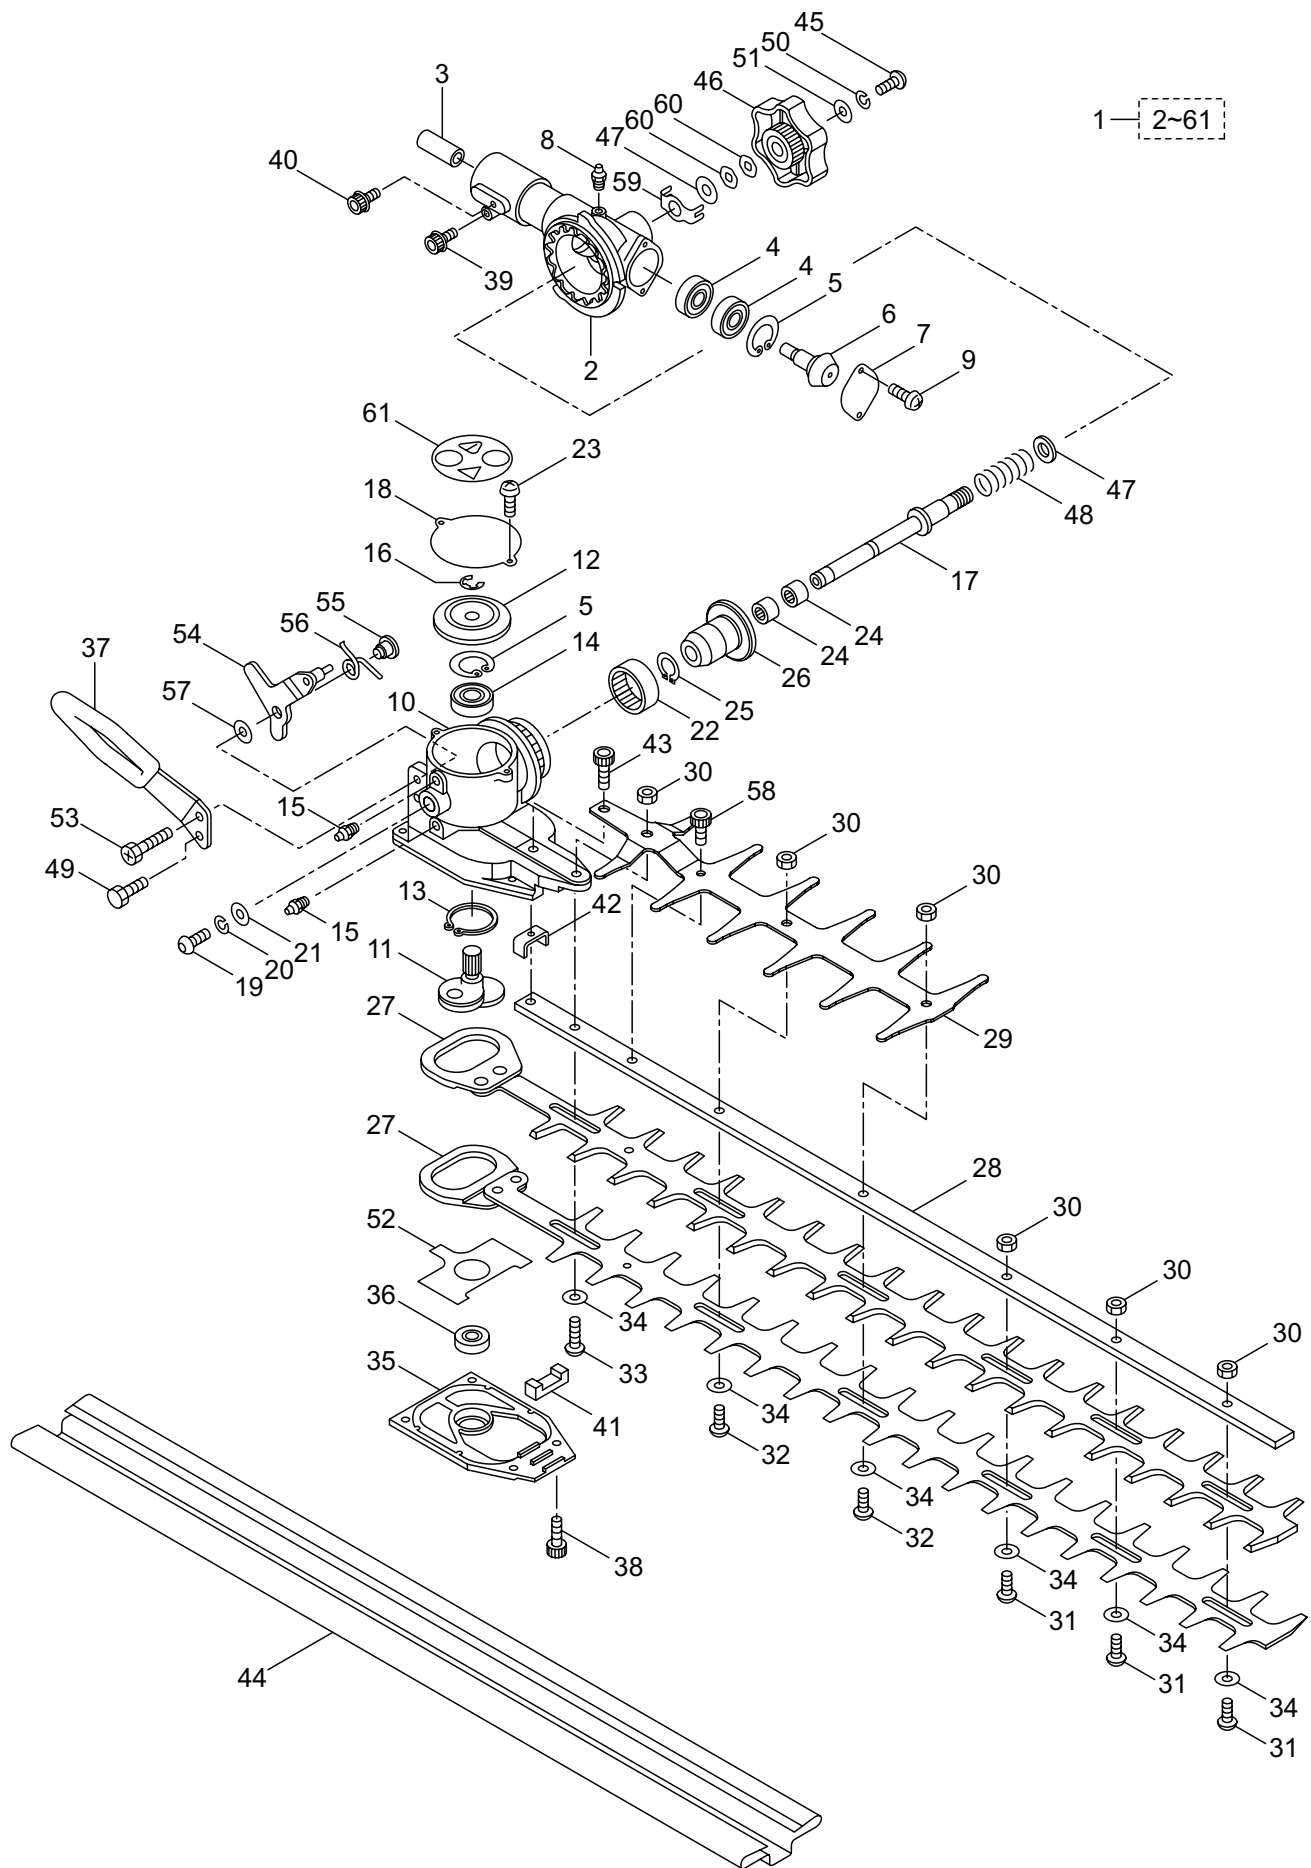

2. AHT2630D-S
GEARCASE

Ref. No.	Part No.	Part Name	Q'ty	Remarks
2-1	237090	Trimmer Ass'y	1	Incl.2-61
2-2	407312	Joint Case	1	
2-3	631779	Joint	1	
2-4	407313	Bearing	2	
2-5	631757	Snap Ring	2	RTW26
2-6	407314	Bevel Gear	1	
2-7	407315	Cover	1	
2-8	580766	Grease Nipple	1	M6
2-9	631753	Screw	2	M4x8
2-10	407316	Gearcase	1	
2-11	407317	Crankshaft	1	
2-12	407318	Bevel Gear	1	
2-13	631759	Snap Ring	1	STW28
2-14	582443	Bearing	1	#6000 2RS
2-15	580766	Grease Nipple	2	M6
2-16	631755	Snap Ring	1	ETW6
2-17	407319	Shaft	1	
2-18	407320	Cover	1	
2-19	407321	Screw	1	M6x16
2-20	631749	Spring Washer	1	M6
2-21	582436	Washer	1	M6
2-22	407322	Bearing	1	
2-23	631753	Screw	2	M4x8
2-24	407323	Bearing	2	
2-25	407324	Snap Ring	1	
2-26	407325	Bevel Gear	1	
2-27	407326	Blade	2	
2-28	407327	Guide Plate	1	
2-29	237226	Blade Guard	1	
2-30	580764	U-Nut	6	M6
2-31	631765	Screw	3	L17
2-32	631764	Screw	2	L19
2-33	407328	Screw	1	L26
2-34	991913	Washer	6	
2-35	407329	Low Case	1	
2-36	631771	Bearing	1	#608 2RS
2-37	407330	Handle	1	
2-38	407331	Bolt	4	M5x14
2-39	631778	Cap Screw	1	M5x25
2-40	631777	Cap Screw	1	M5x12
2-41	407332	Felt	1	
2-42	407333	Plate	1	
2-43	407334	Bolt	1	M5x16
2-44	407335	Cover of Blade	1	
2-45	407336	Screw	1	M6x12