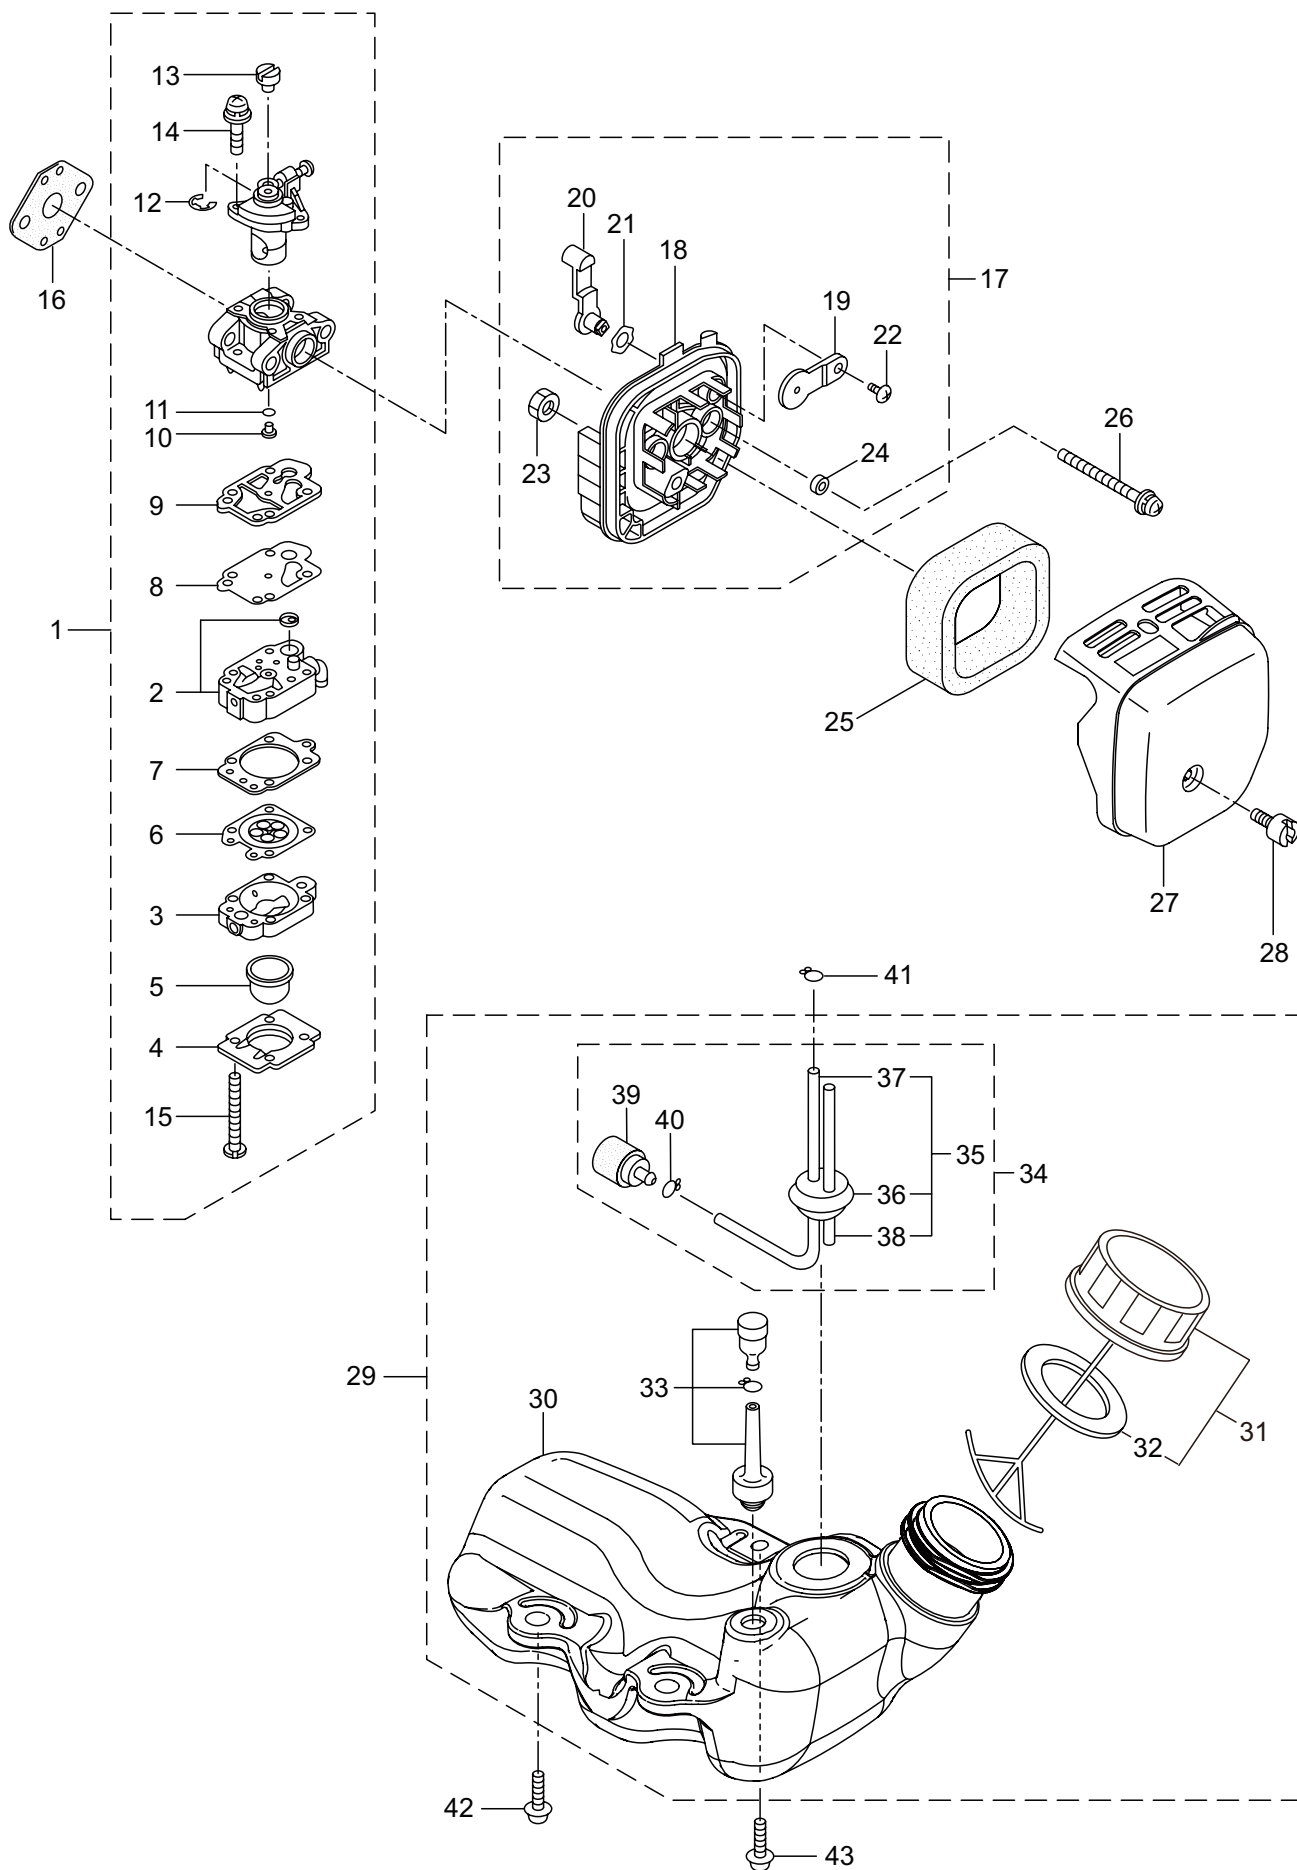

4. AHT2630D-S
CARBURETOR, FUEL TANK

Ref. No.	Part No.	Part Name	Q'ty	Remarks
4-1	276328	Carburetor Ass'y	1	Incl.2-15
4-2	281597	Pump Body	1	
4-3	262991	Purge Body	1	
4-4	262992	Cover Plate	1	
4-5	261874	Primer Bulb	1	
4-6	283905	Diaphragm, Meterring	1	
4-7	262993	Gasket	1	
4-8	262994	Diaphragm,Fuel Pump	1	
4-9	282576	Gasket	1	
4-10	285030	Main Jet	1	
4-11	261871	O-Ring	1	
4-12	261876	E-Ring	1	
4-13	261658	Swivel	1	
4-14	264682	Screw	2	
4-15	262996	Screw	4	
4-16	261864	Gasket	1	
4-17	289048	Case Ass'y	1	Incl.18-24
4-18	269050	Case Body	1	
4-19	289019	Valve	1	
4-20	284803	Lever	1	
4-21	284816	Washer	1	6.4x11x0.15
4-22	269032	Screw	1	
4-23	126993	Nut	1	M5
4-24	269051	Sleeve	2	
4-25	269030	Element	1	
4-26	281777	Screw	2	M5x55
4-27	269580	Cleaner Cover	1	
4-28	269031	Screw	1	M5x12
4-29	276310	Fuel Tank Ass'y	1	Incl.30-40
4-30	273467	Fuel Tank	1	
4-31	275306	Fuel Tank Cap Ass'y	1	Incl.32
4-32	274875	Gasket	1	
4-33	261696	Breather Ass'y	1	
4-34	265752	Fuel Pipe Pick-up Ass'y	1	Incl.35-40
4-35	264031	Fuel Pipe Ass'y	1	Incl.36-38
4-36	261115	Grommet	1	
4-37	261690	Fuel Pipe	1	160L
4-38	263038	Return Pipe	1	3x6x85L
4-39	264653	Filter Ass'y	1	
4-40	261117	Clip	1	
4-41	261117	Clip	1	
4-42	269828	Screw	2	M5x16
4-43	281208	Screw	1	M5x16