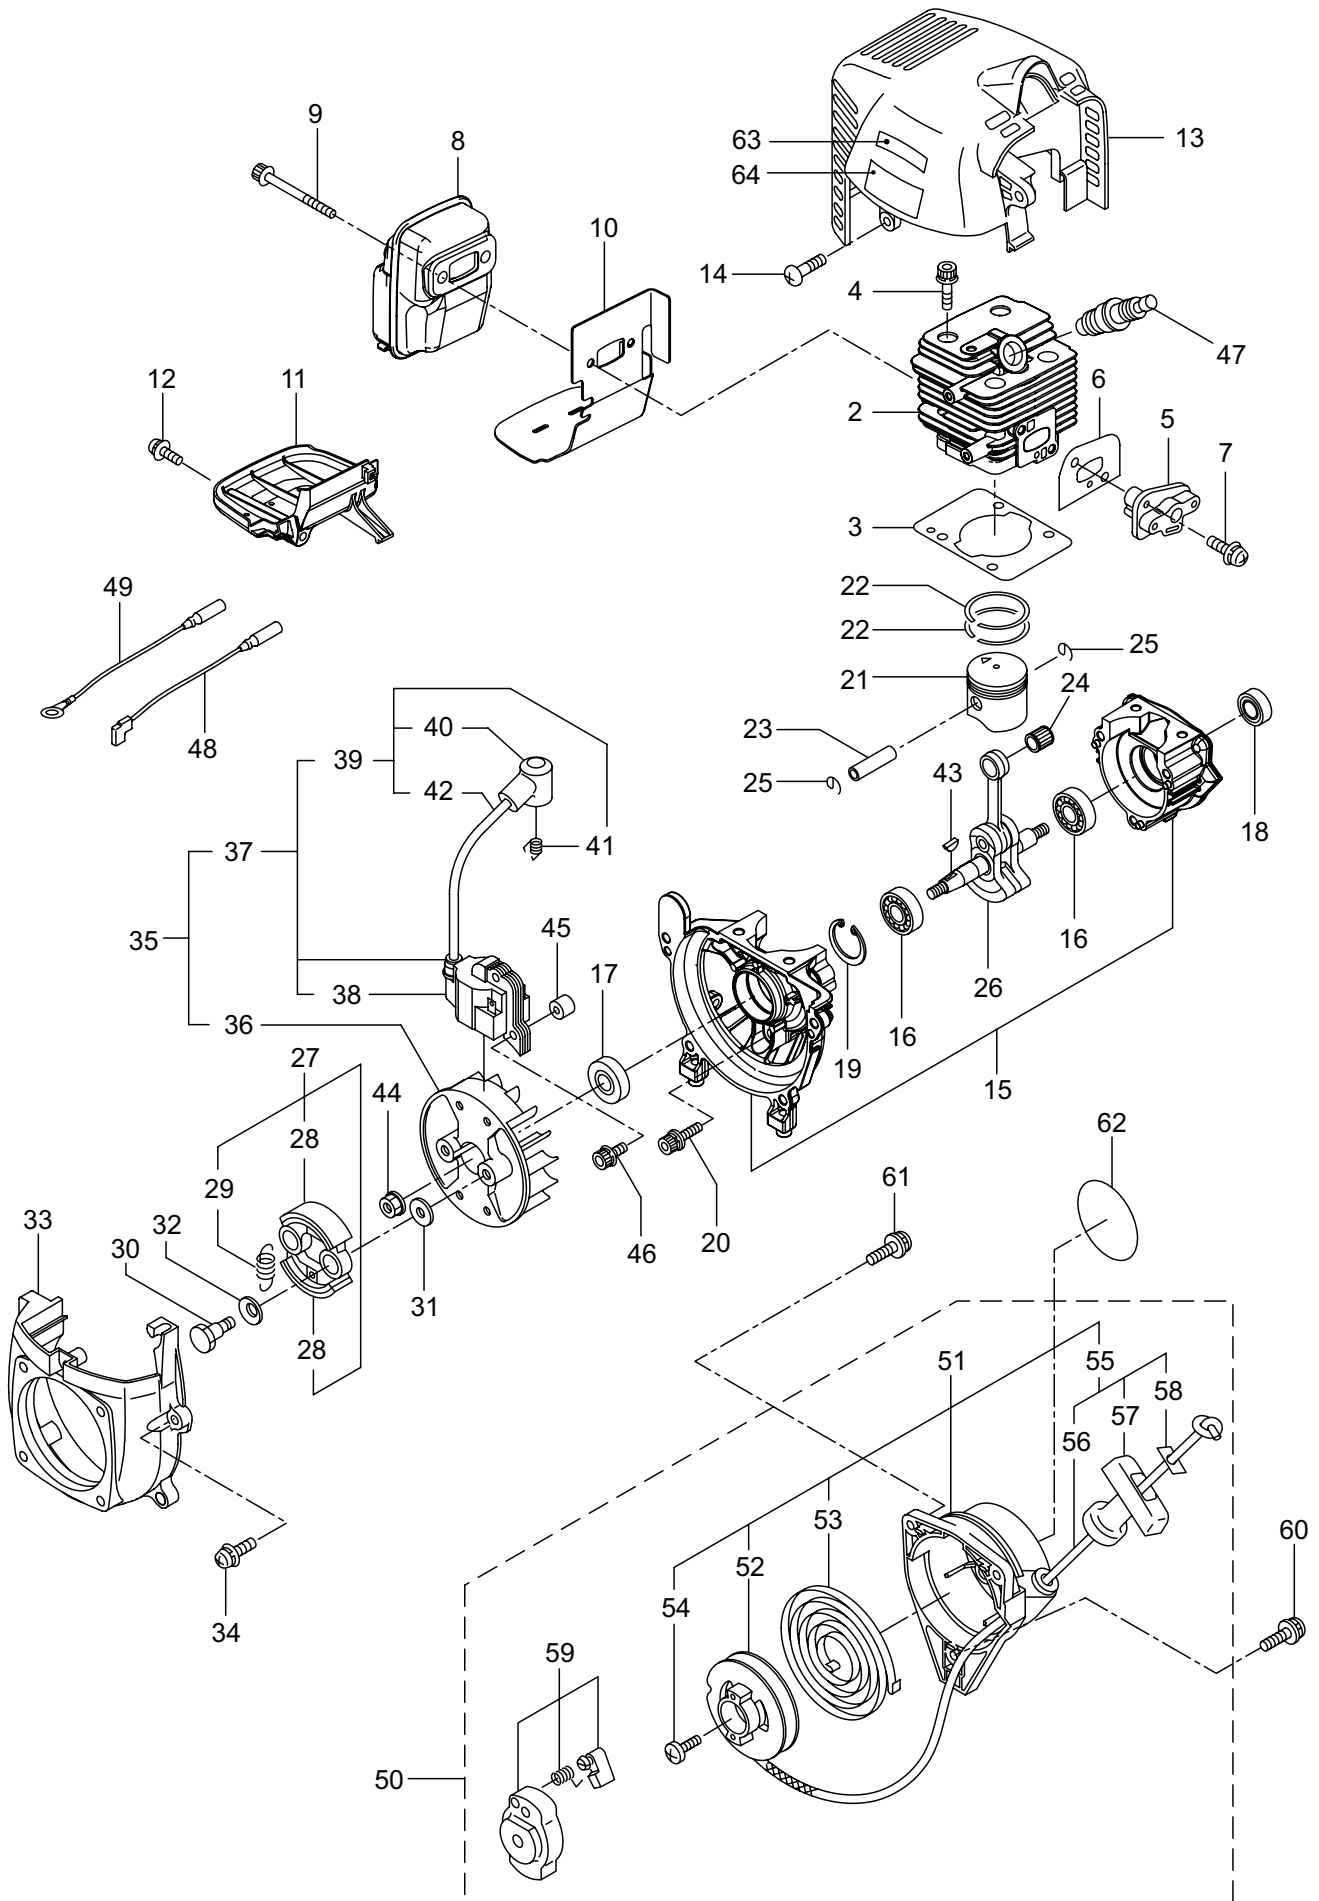

3. AHT2630D-S ENGINE

Ref. No.	Part No.	Part Name	Q'ty	Remarks
3-1	859839	Engine	1	EE262/01
3-2	273153	Cylinder	1	
3-3	282330	Gasket	1	
3-4	261250	Cap Screw	4	M5x20
3-5	282579	Insulator	1	
3-6	267049	Gasket	1	
3-7	269826	Screw	2	M5x25
3-8	276315	Muffler Ass'y	1	
3-9	266402	Cap Screw	2	M5x55
3-10	273147	Gasket	1	
3-11	273618	Under Cover	1	
3-12	269827	Screw	1	M5x16
3-13	276319	Top Cover	1	
3-14	280144	Tapping Screw	1	
3-15	273673	Crankcase	1	
3-16	280488	Bearing	2	PPL 6001
3-17	261492	Oil Seal	1	ISCD12287
3-18	261386	Oil Seal	1	ISCD12227
3-19	055185	Snap Ring	1	#28
3-20	261612	Cap Screw	3	M5x30
3-21	273155	Piston	1	
3-22	261496	Piston Ring	2	(2)Required
3-23	261497	Piston Pin	1	
3-24	261037	Bearing,Needle	1	KBK8x11x11.8x1
3-25	261576	Clip,Piston	2	
3-26	282323	Crankshaft/Conn.Rod Ass'y	1	
3-27	269168	Clutch Ass'y	1	Incl.28,29
3-28	269169	Clutch Shoe	2	(2)required
3-29	269173	Spring, Clutch	1	
3-30	269647	Clutch Bolt	2	
3-31	269175	Washer	2	6.1x15x1.6
3-32	261777	Wave Washer	2	
3-33	283386	Fan Cover	1	
3-34	269831	Screw	4	M5x20
3-35	282692	Magneto Ass'y	1	Incl.36-42
3-36	261356	Rotor/Fan	1	
3-37	282693	Ignition Coil Ass'y	1	Incl.38-42
3-38	267401	Coil	1	
3-39	282694	Spark Plug Wire Ass'y	1	Incl.40-42
3-40	261074	Plug Boot	1	
3-41	261075	Connector	1	
3-42	282695	Spark Plug Wire	1	
3-43	261076	Woodruff Key	1	3x10
3-44	261417	Nut,Rotor	1	M8
3-45	280381	Spacer	2