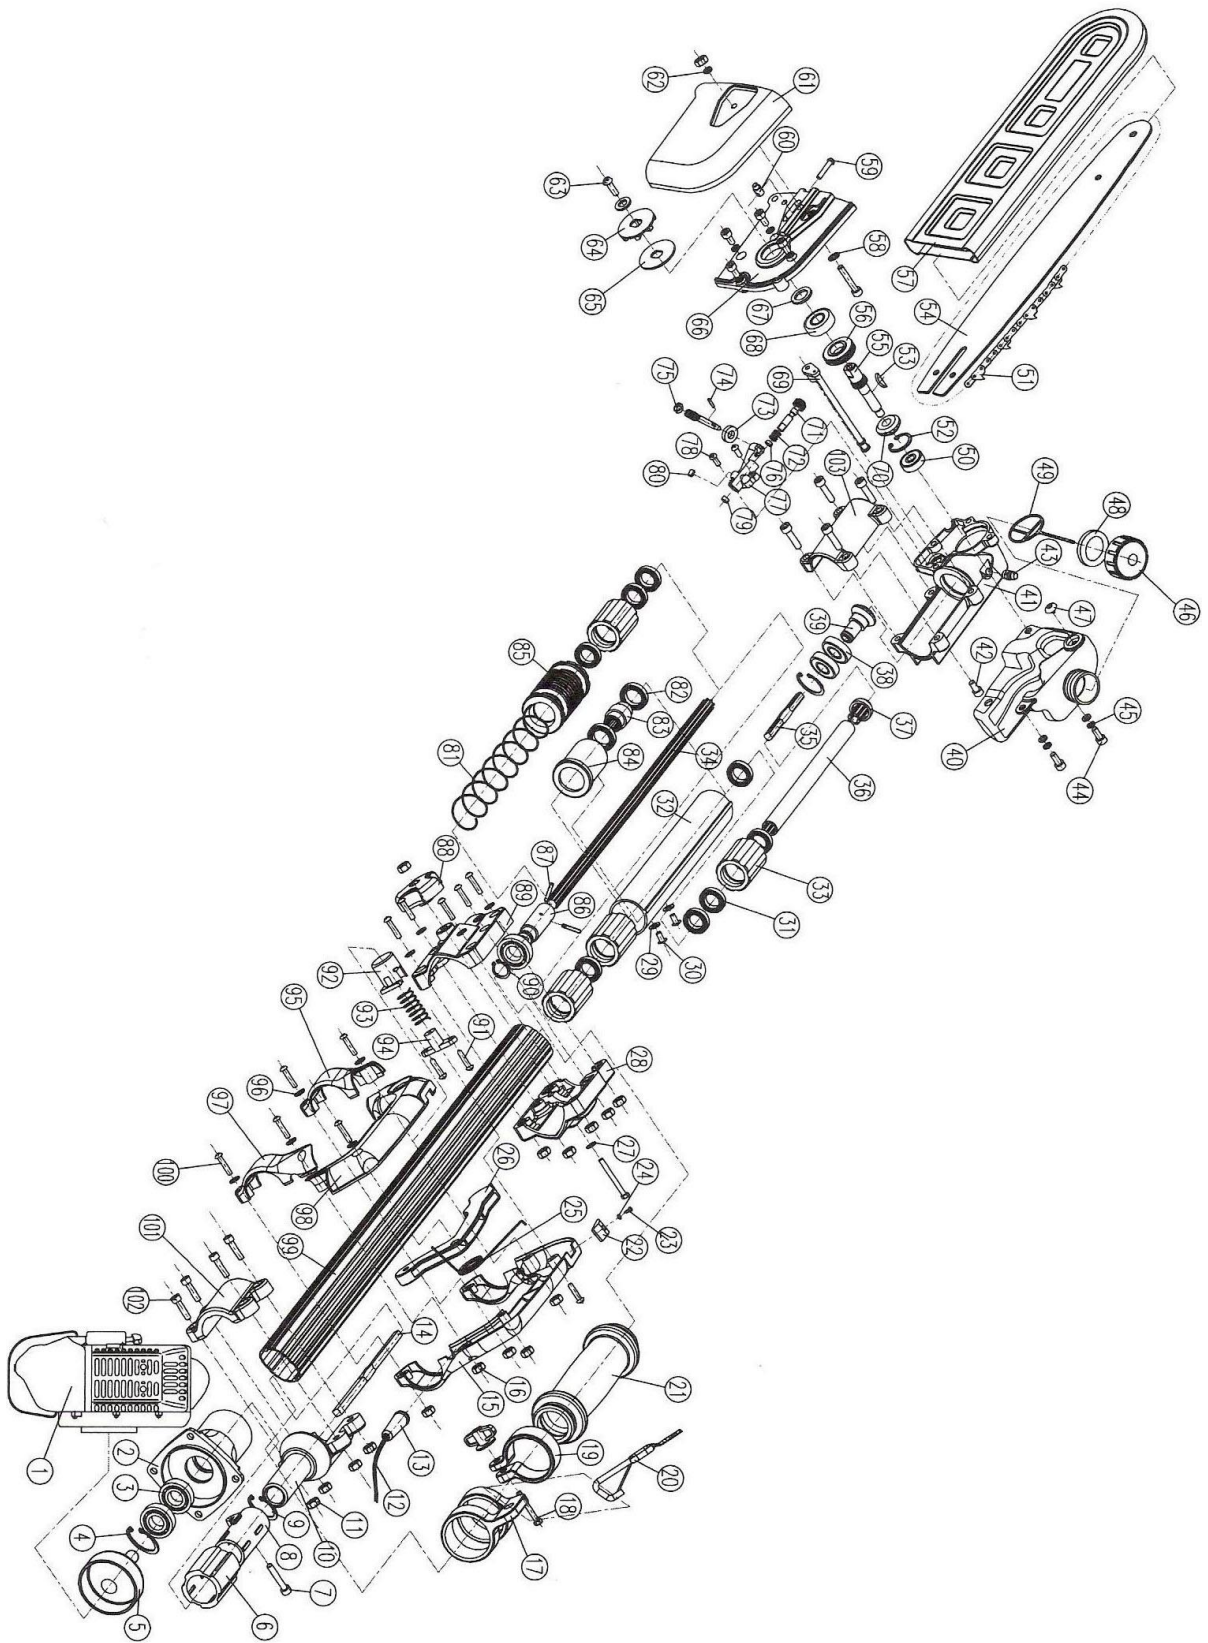

# Exploded Parts List of Pole with Chainsaw

**Part list KM0408235 (With chainsaw head)**

NO	NAME	QTY	NO.	NAME	QTY	NO.	NAME	QTY
1	Engine	1	41	Holder	1	81	Support spring	2
2	Cover	1	42	Screw	4	82	Bearing	2
3	Bearing	1	43	Cup	1	83	Cover	1
4	Stop ring	1	44	Screw	2	84	Sheath	1
5	Cover	1	45	Shim	2	85	Cover	2
6	Washer	1	46	Cap	1	86	Rod linker	2
7	Screw	1	47	Plug	1	87	Pin	2
8	Fastener	1	48	Washer	1	88	Button	1
9	Stop ring	1	49	Linker	1	89	Clamp	1
10	Link	1	50	Bearing	1	90	Stop ring	1
11	Nut	4	51	Chain	1	91	--	
12	--	1	52	Stop ring	1	92	Button	
13	--		53	Key	1	93	Spring	
14	Flexible shaft	1	54	Guide bar	1	94	--	
15	Right handle shell	1	55	Shaft	1	95	Strap hook	1
16	Nut	7	56	Worm wheel	1	96	--	
17	--		57	Chain cover	1	97	--	
18	--		58	Washer		98	Left handle shell	
19	--		59	Screw	1	99	Rod	
20	Belt	1	60	Bolt	1	100	Screw	5
21	Handle front	1	61	Cover board	1	101	Clamp	1
22	Switch	1	62	Washer	1	102	Screw	4
23	Screw ST	1	63	Screw	1	103	Pump seat	
24	Spring ring	1	64	Chain wheel	1			
25	Handle spring	1	65	--				
26	Handle	1	66	Seat	1			
27	Washer	5	67	Washer	1			
28	Link board	1	68	Bearing	1			
29	Washer		69	Oil pipe	1			
30	Nail	2	70	Wheel	1			
31	Bearing	8	71	Oil wheel	1			
32	Pipe		72	Spring	1			
33	Bearing bracket	4	73	Ring	1			
34	Pipe	1	74	Pin	1			
35	--	1	75	Ring	1			
36	Inner pipe	1	76	Oil seal	1			
37	Linker	1	77	Oil pump	1			
38	Bearing	2	78	Screw	2			
39	Gear	1	79	Pump nozzle	1			
40	Oil container	1	80	Nozzle	1			