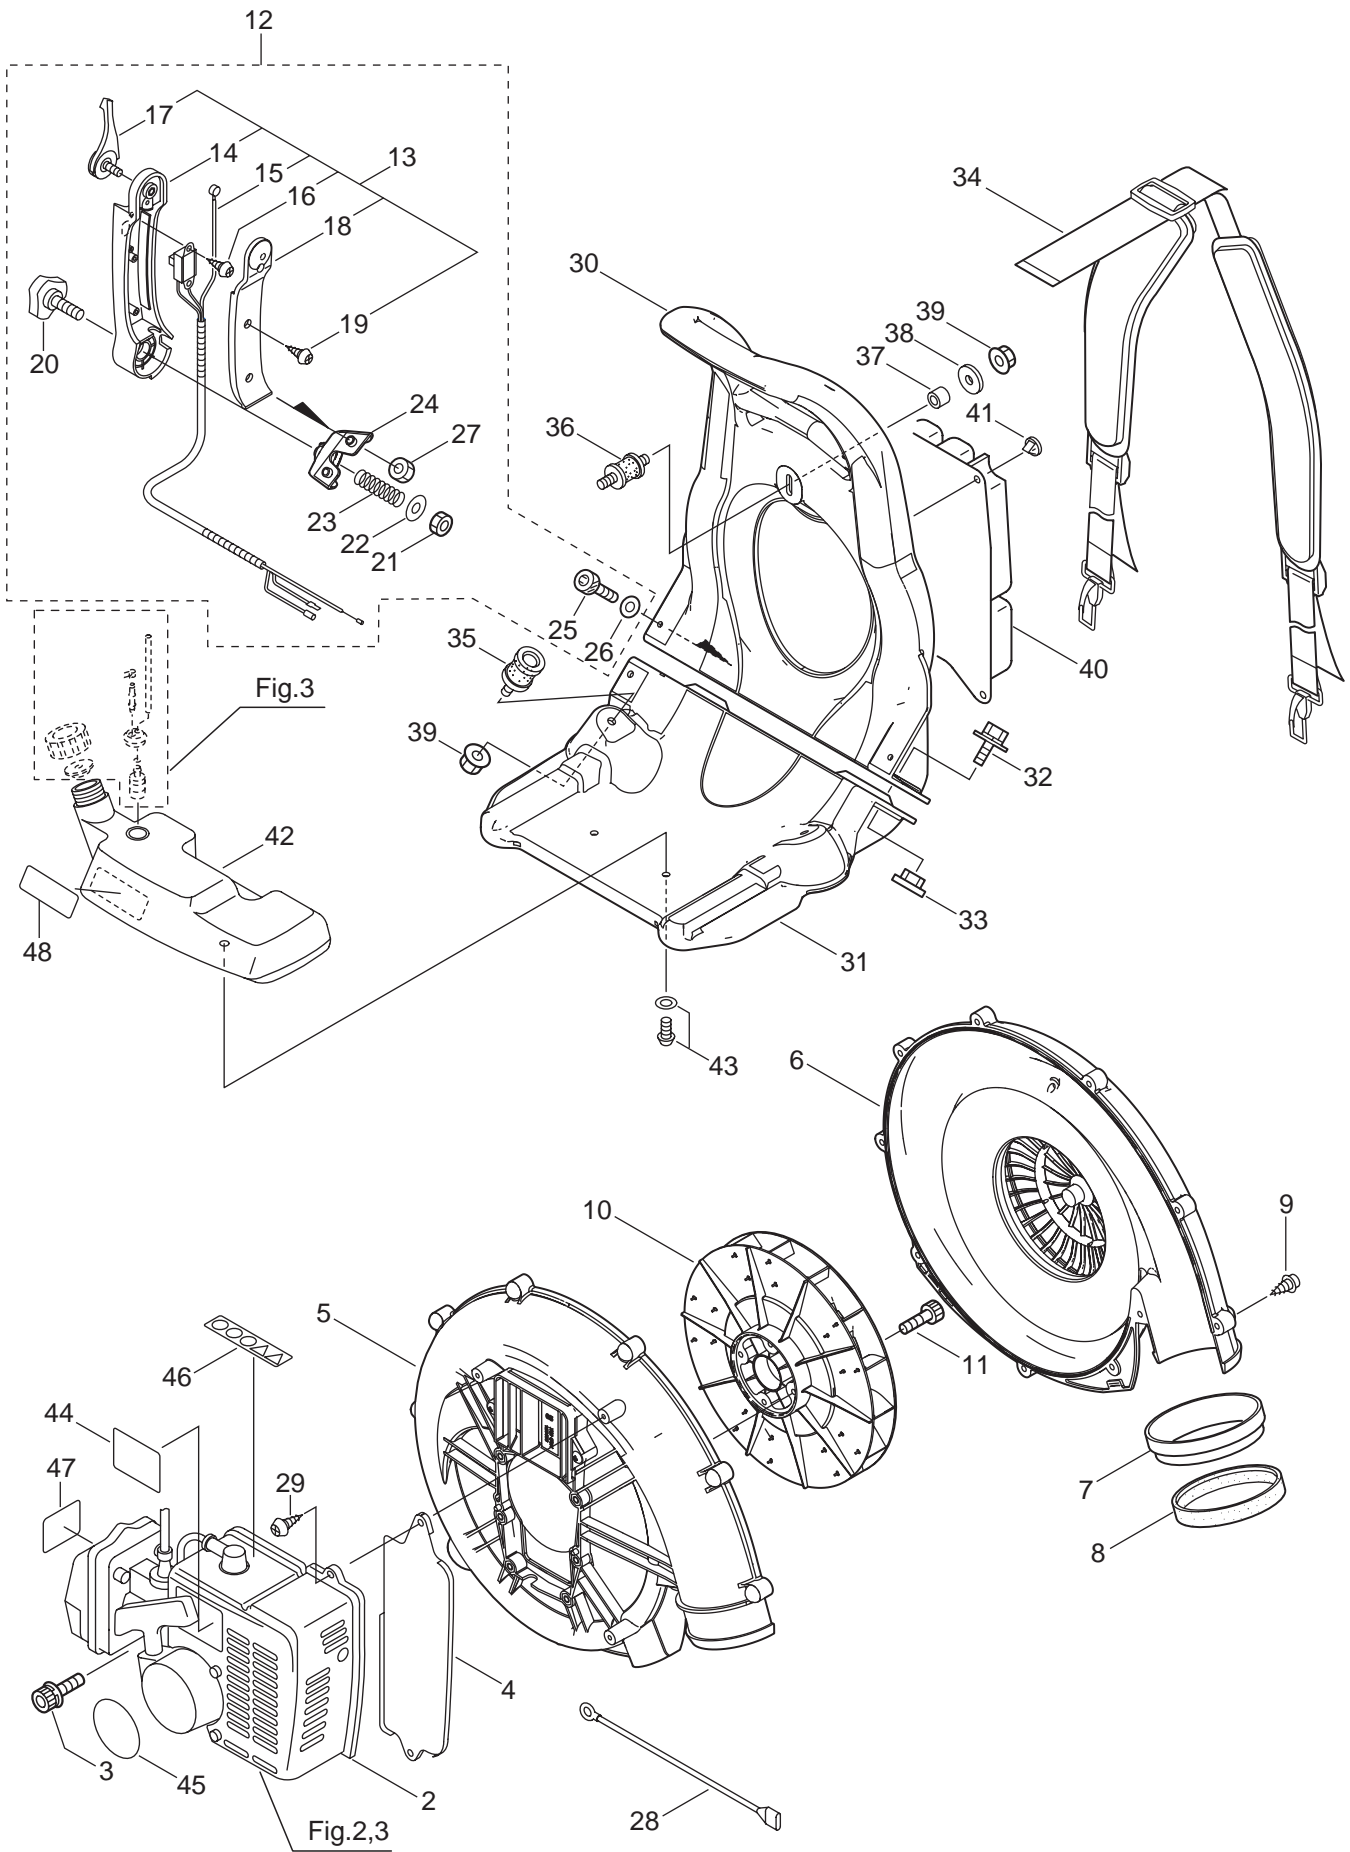

## CONTENTS

1. FRAME & BLOWER .....	1 ~ 4
2. ENGINE .....	5 ~ 8
3. CARBURETOR, FUEL TANK .....	9 ~ 12
4. ACCESSORIES .....	13 ~ 14

2005. 07.

P/N 522036

1. BL8100  
 FRAME & BLOWER

Ref. No.	Part No.	Part Name	Q'ty	Remarks
1-1	395738	BL8100	1	
1-2	125402	Engine	1	TK65
1-3	125588	Bolt	6	M6X30
1-4	125404	Gasket	1	
1-5	125405	Fan Case (Engine side)	1	
1-6	125410	Fan Case (Frame side)	1	
1-7	119160	Collar	1	
1-8	119161	Rubber Band	1	
1-9	089538	Tapping Screw	10	M5X25
1-10	125414	Fan	1	
1-11	125420	Bolt	4	M5X35
1-12	125421	Throttle Assembly	1	Incl. 13-27
1-13	125445	Arm Assembly	1	Incl. 14-19
1-14	123497	Arm	1	
1-15	125446	Throttle Wire	1	
1-16	120502	Tapping Screw	2	
1-17	125783	Throttle Lever	1	
1-18	123498	Cover	1	
1-19	120517	Tapping Screw	3	
1-20	110271	Knob Bolt	1	M8X45
1-21	107581	Nylon Nut	1	M8
1-22	065413	Washer	1	8.5X30XT2.3
1-23	120721	Spring	1	1.4-43.5L
1-24	125423	Holder	1	
1-25	125589	Cap Screw	2	M5X16
1-26	015479	Washer	2	5.3X16XT1.6
1-27	125621	Nut	2	M5
1-28	108634	Earth Cord	1	AVS0.5BX120
1-29	124971	Tapping Screw	3	M5X16(P-type)
1-30	125427	Backpack Frame A	1	
1-31	125429	Backpack Frame B	1	
1-32	092506	Bolt	4	M6X20(SM)
1-33	109704	Nut	4	M6
1-34	125432	Shoulder Strap Assembly	1	
1-35	120615	Buffer	2	
1-36	101877	Buffer	1	30-M6X14
1-37	120616	Collar	1	
1-38	120617	Packing	1	
1-39	109704	Nut	3	M6
1-40	119177	Cusion Pad	1	
1-41	100749	Fastener	4	
1-42	120154	Fuel Tank	1	
1-43	125561	Screw	2	M5X14(W16XT1.6)
1-44	125437	Label	1	BL8100
1-45	123954	Label	1	Recoil

2. BL8100  
ENGINE

Ref. No.	Part No.	Part Name	Q'ty	Remarks	
2-46	649373	Grip, Recoil Starter	1	46075-2156	
2-47	649377	Rope	1	3.5X1000	59106-2174
2-48	649374	Pulley, Starting	1	49080-2198	
2-49	649381	Nut	1	92210-2094	
2-50	624845	Screw	4	M4X16	92009-2386