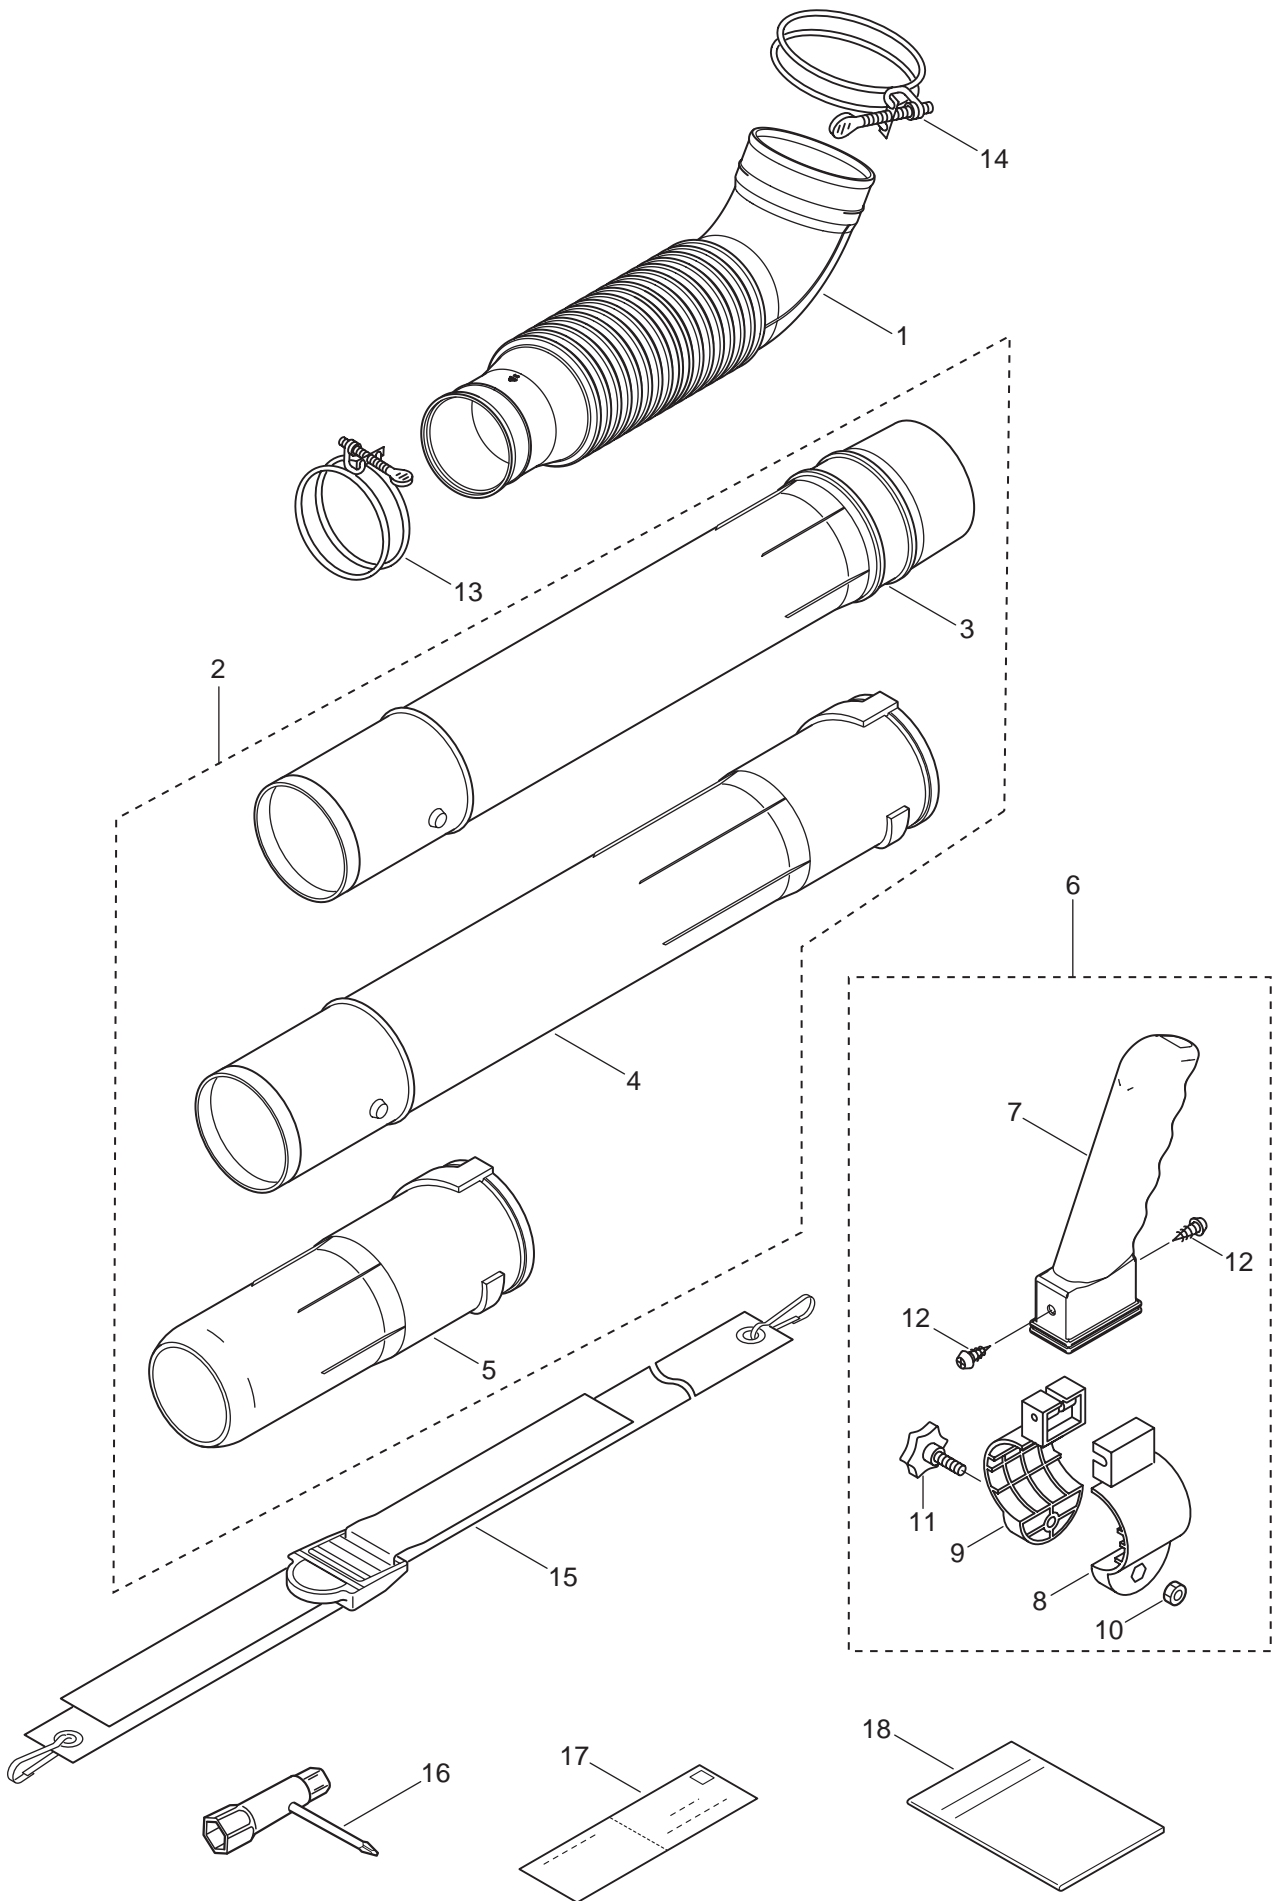

4. BL8100
ACCESSORIES

Ref. No.	Part No.	Part Name	Q'ty	Remarks
4-1	123413	Flexible Pipe	1	
4-2	125145	Blower Pipe Assembly	1	Incl. 3-5
4-3	122395	Swivel Pipe	1	
4-4	122400	Straight Pipe	1	370L
4-5	125146	Fan-Blow Pipe	1	
4-6	123131	Grip Assembly	1	Incl. 7-12
4-7	122629	Grip	1	
4-8	122414	Band A	1	
4-9	122416	Band B	1	
4-10	081031	Nut	1	M6
4-11	122610	Knob Bolt	1	M6X30L
4-12	120319	Tapping Screw	2	M5X18
4-13	125646	Wire Clamp, Small	1	#85
4-14	125647	Wire Clamp, Large	1	#105
4-15	125439	Hip Belt Assembly	1	
4-16	210418	Box Spanner	1	13X19X(+)
4-17	216007	Warranty	1	
4-18	125442	Instruction Manual	1	BL8100