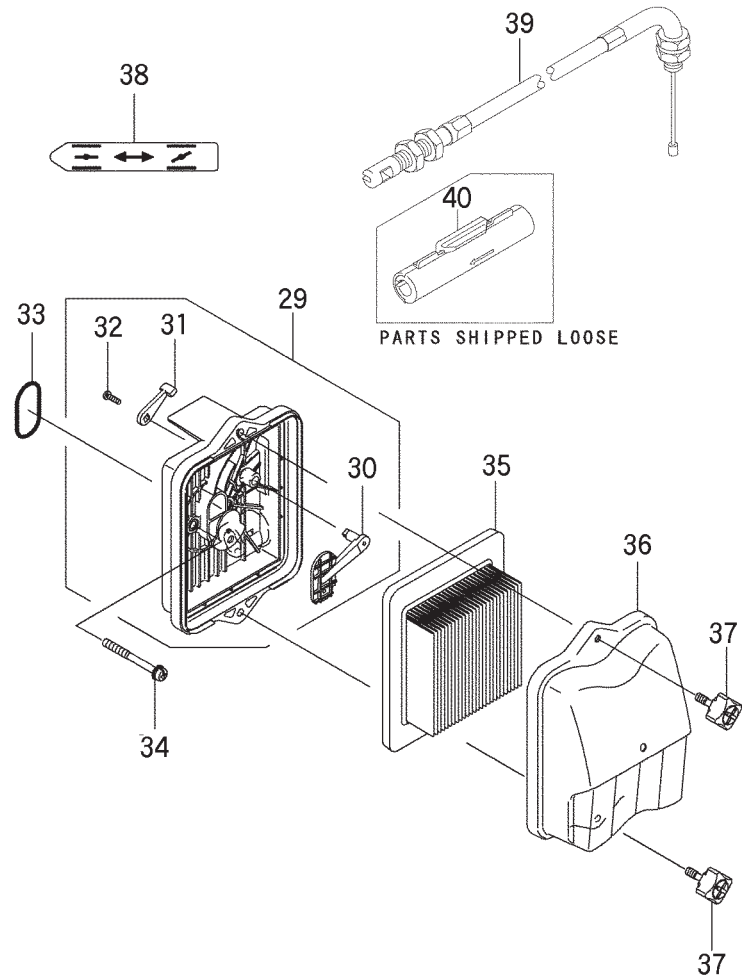

3. BL8100 CARBURETOR, FUEL TANK

Ref. No.	Part No.	Part Name	Q'ty	Remarks
3-46	944177	Clamp	1	92037-2139
3-47	597949	Grommet	1	92071-2142
3-48	649365	Clamp	2	92170-2110
3-49	649366	Clamp	2	92171-2073
3-50	649367	Tube	1	3X6X145 92190-2173
3-51	649368	Tube	1	2.3X5X93 92192-2086
3-52	649369	Tube	1	3X5X305 92192-2088