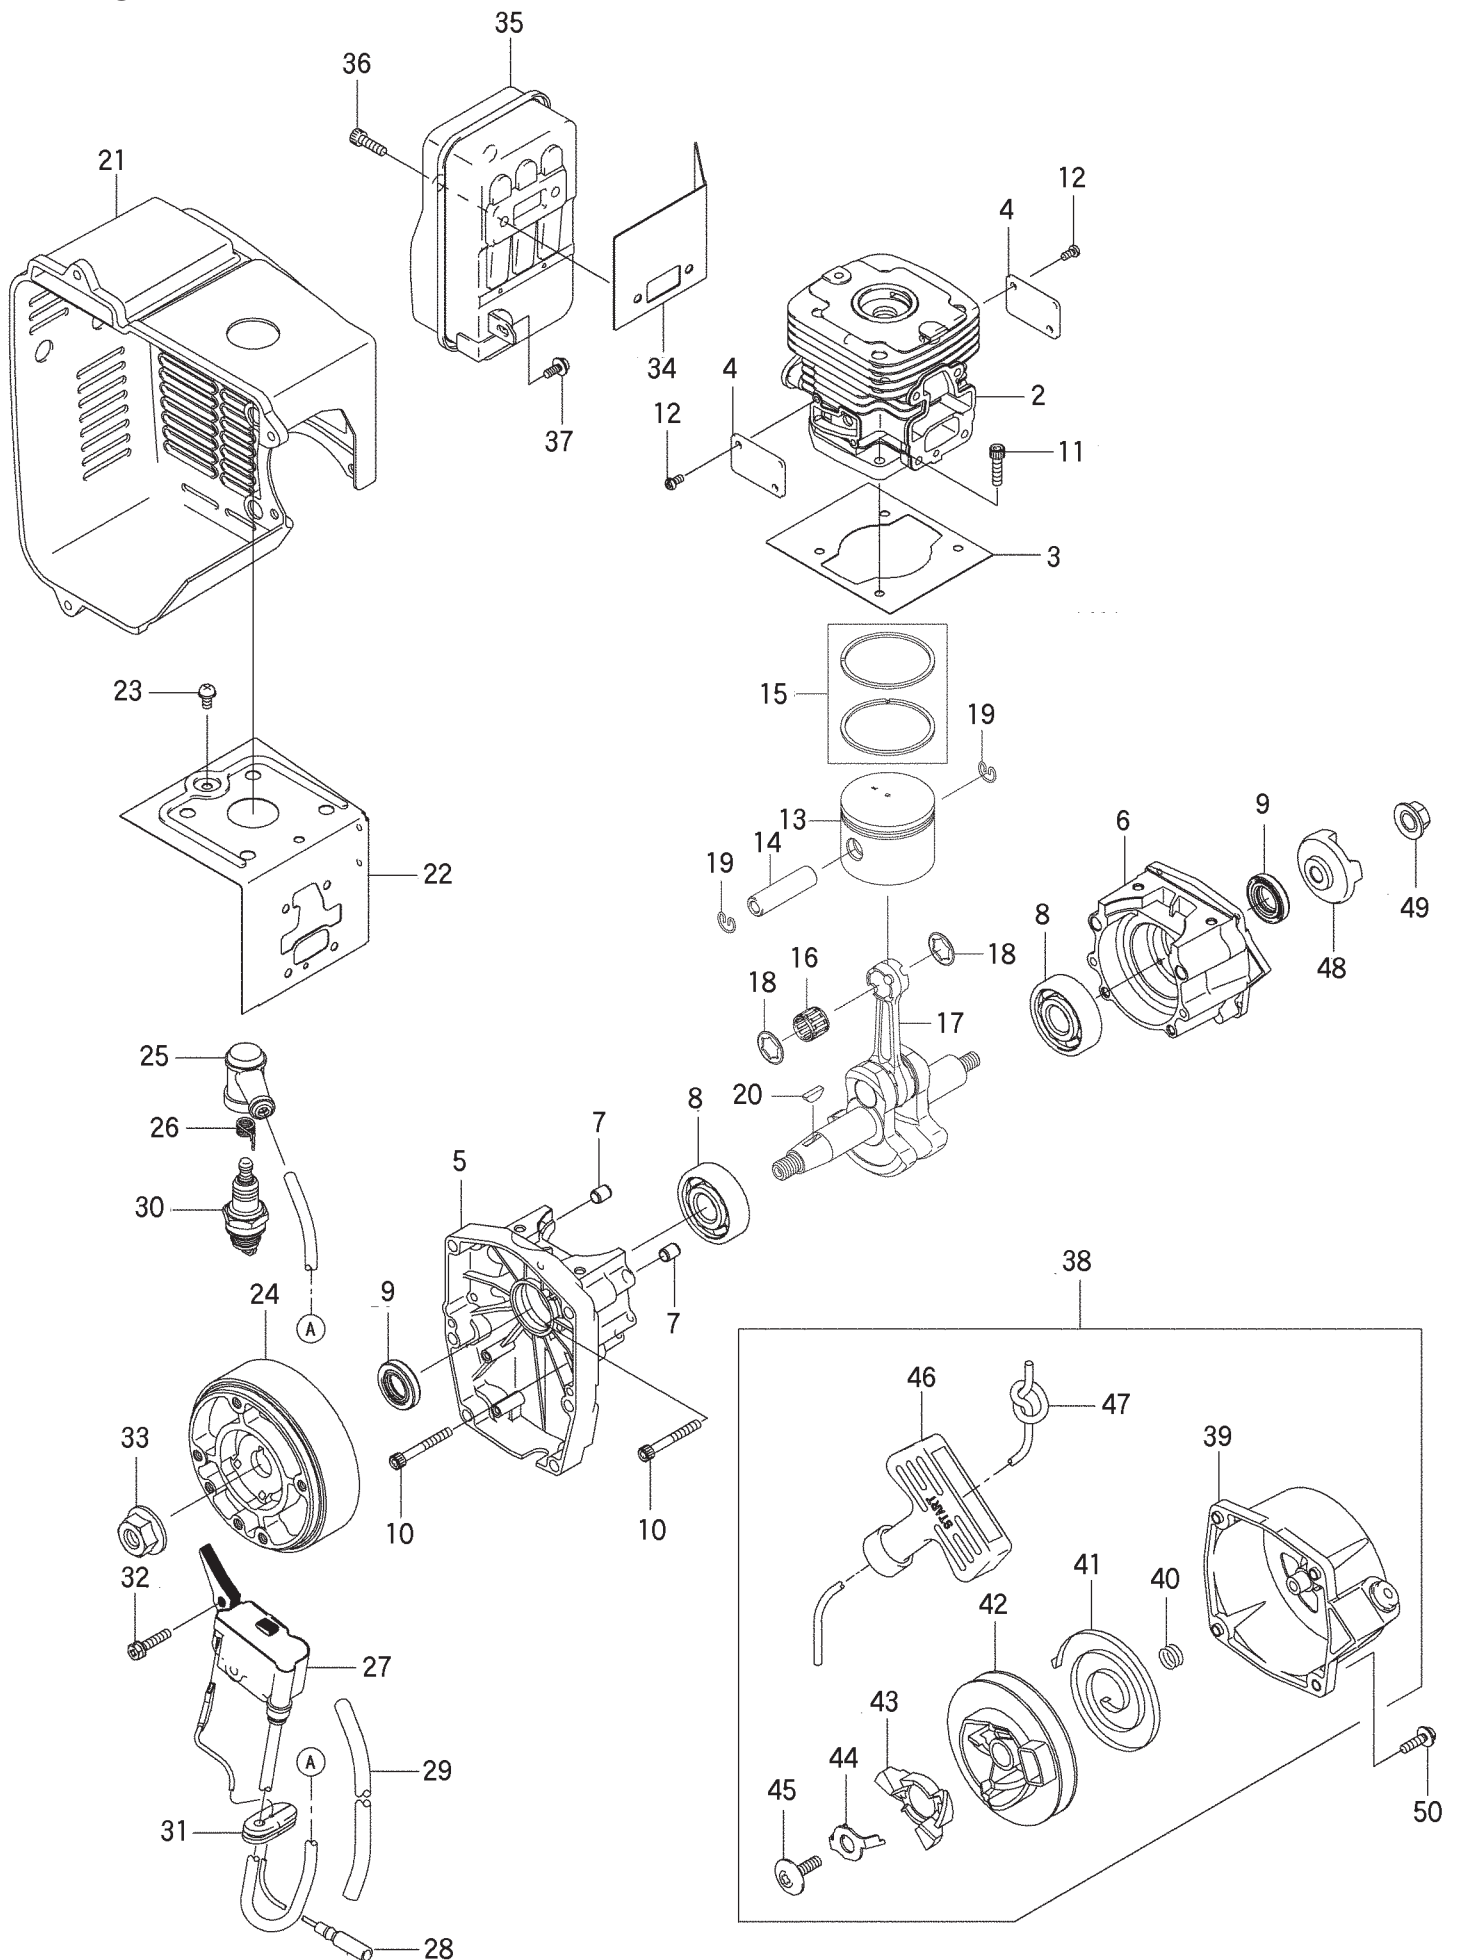

2. BL8100 ENGINE

Ref. No.	Part No.	Part Name	Q'ty	Remarks
2-1	125402	Engine	1	TK065D-AG20
2-2	649312	Cylinder	1	11005-2157
2-3	649313	Gasket, Cylinder	1	11061-2138
2-4	649314	Plate	2	13271-2258
2-5	649315	Crankcase	1	14080-2055
2-6	649316	Crankcase	1	14080-2056
2-7	573908	Pin	2	92043-1302
2-8	649317	Bearing	2	92045-2268
2-9	649318	Oil Seal	2	92049-2258
2-10	649319	Bolt	4	M5X40 120S0540
2-11	649320	Bolt	4	120W0520
2-12	943572	Screw	4	214B0408
2-13	649321	Piston	1	13001-2163
2-14	649322	Piston Pin	1	13002-2093
2-15	649323	Piston Ring Set	1	13008-6066
2-16	649325	Bearing	1	13033-2063
2-17	649326	Crankshaft Ass'y	1	49119-2223
2-18	649327	Spacer	2	92026-2352
2-19	943307	Snap Ring	2	92033-2058
2-20	071695	Key	1	510A3200
2-21	649328	Shroud	1	49089-2606
2-22	649329	Shroud	1	49089-2607
2-23	996258	Screw	1	241B0510
2-24	649330	Flywheel	1	21050-2308
2-25	591532	Cap, Spark Plug	1	21130-2056
2-26	591533	Terminal	1	21169-2051
2-27	649331	Ignition Coil Ass'y	1	21171-2244
2-28	649332	Lead Wire	1	26011-2379
2-29	998411	Tube	1	92059-2233
2-30	649333	Spark Plug	1	92070-2113
2-31	649334	Grommet	1	92071-2164
2-32	649335	Bolt	2	M4X20 92153-2079
2-33	649336	Nut	1	M10 92210-1325
2-34	649353	Gasket	1	11061-2159
2-35	649357	Muffler Ass'y	1	49069-2412
2-36	649361	Bolt	2	120W0620
2-37	943466	Screw	1	242B0514
2-38	649375	Recoil Starter Ass'y	1	Incl. 39-47 49088-2549
2-39	649372	Case, Recoil Starter	1	32099-2400
2-40	649378	Spring	1	92145-2142
2-41	649379	Spring, Recoil	1	92145-2143
2-42	649376	Reel, Recoil Starter	1	59101-2117
2-43	649370	Pawl	1	13165-2101
2-44	649371	Retainer	1	14020-2113
2-45	649380	Screw	1	92172-2083