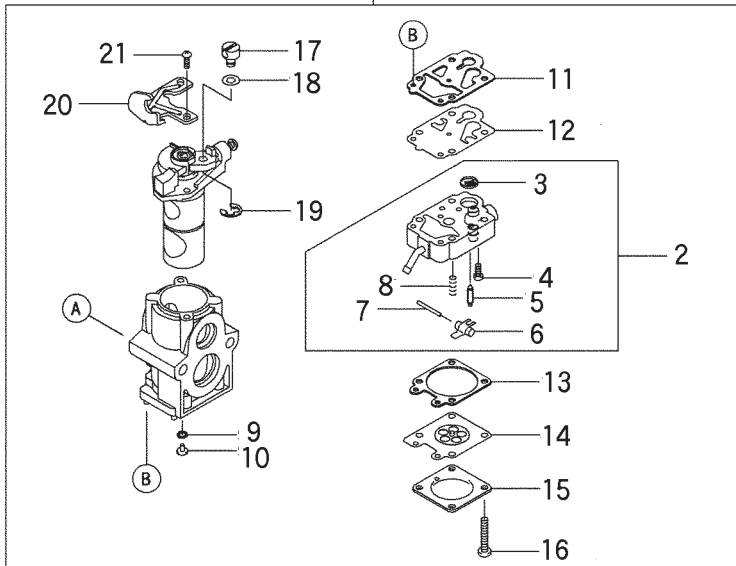

3. BL8100 CARBURETOR, FUEL TANK

Ref. No.	Part No.	Part Name	Q'ty	Remarks
3-46	944177	Clamp	1	92037-2139
3-47	597949	Grommet	1	92071-2142
3-48	649365	Clamp	2	92170-2110
3-49	649366	Clamp	2	92171-2073
3-50	649367	Tube	1	3X6X145 92190-2173
3-51	649368	Tube	1	2.3X5X93 92192-2086
3-52	649369	Tube	1	3X5X305 92192-2088