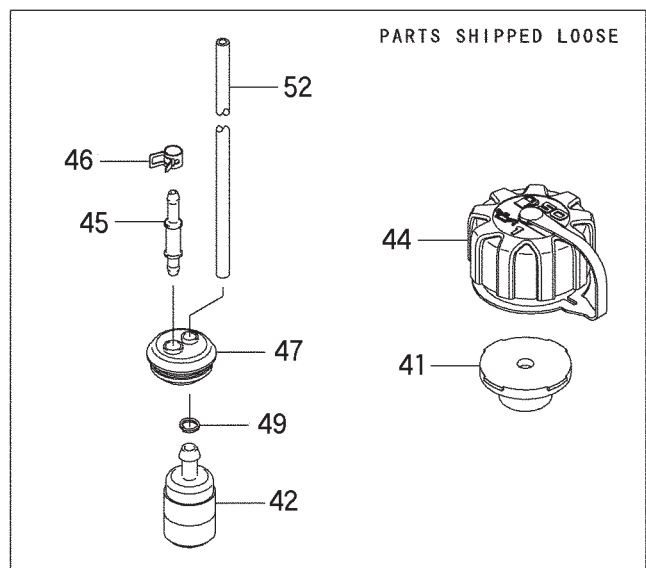

3. BL8100 CARBURETOR, FUEL TANK

Ref. No.	Part No.	Part Name	Q'ty	Remarks
3-1	649344	Carburetor Ass'y	1	Incl. 2-21 15003-2970
3-2	649346	Body	1	Incl. 3-8 16160-2138
3-3	624430	Filter	1	14043-2051
3-4	624432	Screw	1	92009-2336
3-5	624431	Valve, Float	1	16030-2078
3-6	624429	Lever	1	16055-2051
3-7	624433	Pin	1	92043-2094
3-8	624434	Spring	1	92144-2308
3-9	577182	O-Ring	1	92055-2147
3-10	649349	Main Jet	1	#55.5 92063-2461
3-11	634350	Gasket	1	11061-2054
3-12	577185	Diaphragm, Fuel Pump	1	43028-2067
3-13	649339	Gasket	1	11060-2456
3-14	634357	Diaphragm, Metering	1	43028-2090
3-15	649343	Cover	1	14025-2157
3-16	649348	Screw	4	92009-2438
3-17	598415	Arm	1	21083-2073
3-18	624532	Washer	1	92200-2074
3-19	577175	Snap Ring	1	92033-2078
3-20	649338	Bracket	1	11053-2066
3-21	577179	Screw	2	92009-2277
3-22	649341	Gasket	1	11061-2160
3-23	649345	insulator	1	16073-2226
3-24	649342	Valve, Reed	1	12022-2059
3-25	649347	Stopper	1	32085-2105
3-26	649350	Screw	1	M3X12 92172-2091
3-27	649340	Gascket	2	11061-2140
3-28	577361	Screw	4	92009-2235
3-29	649352	Air Filter Case Ass'y	1	Incl. 30-32 11038-2088
3-30	649356	Valve	1	16126-2240
3-31	649355	Lever	1	13168-2493
3-32	649358	Screw	1	M3X10 492009-2359
3-33	649359	O-Ring	1	92055-2205
3-34	944305	Screw	2	234B0550
3-35	649351	Air Filter Element Ass'y	1	11029-2021
3-36	649354	Cap, Air Filter	1	11065-2116
3-37	649360	Bolt	2	M5X18 92153-2107
3-38	598438	Label	1	56031-2468
3-39	649337	Throttle Cable	1	54012-2629
3-40	212250	Connecter	1	32099-2326
3-41	649362	Breather	1	14069-2088
3-42	625872	Filter, Fuel	1	49019-2085
3-43	649363	Priming Pump	1	49043-2073
3-44	649364	Tank Cap Ass'y	1	51048-2083
3-45	632199	Joint	1	59071-2132