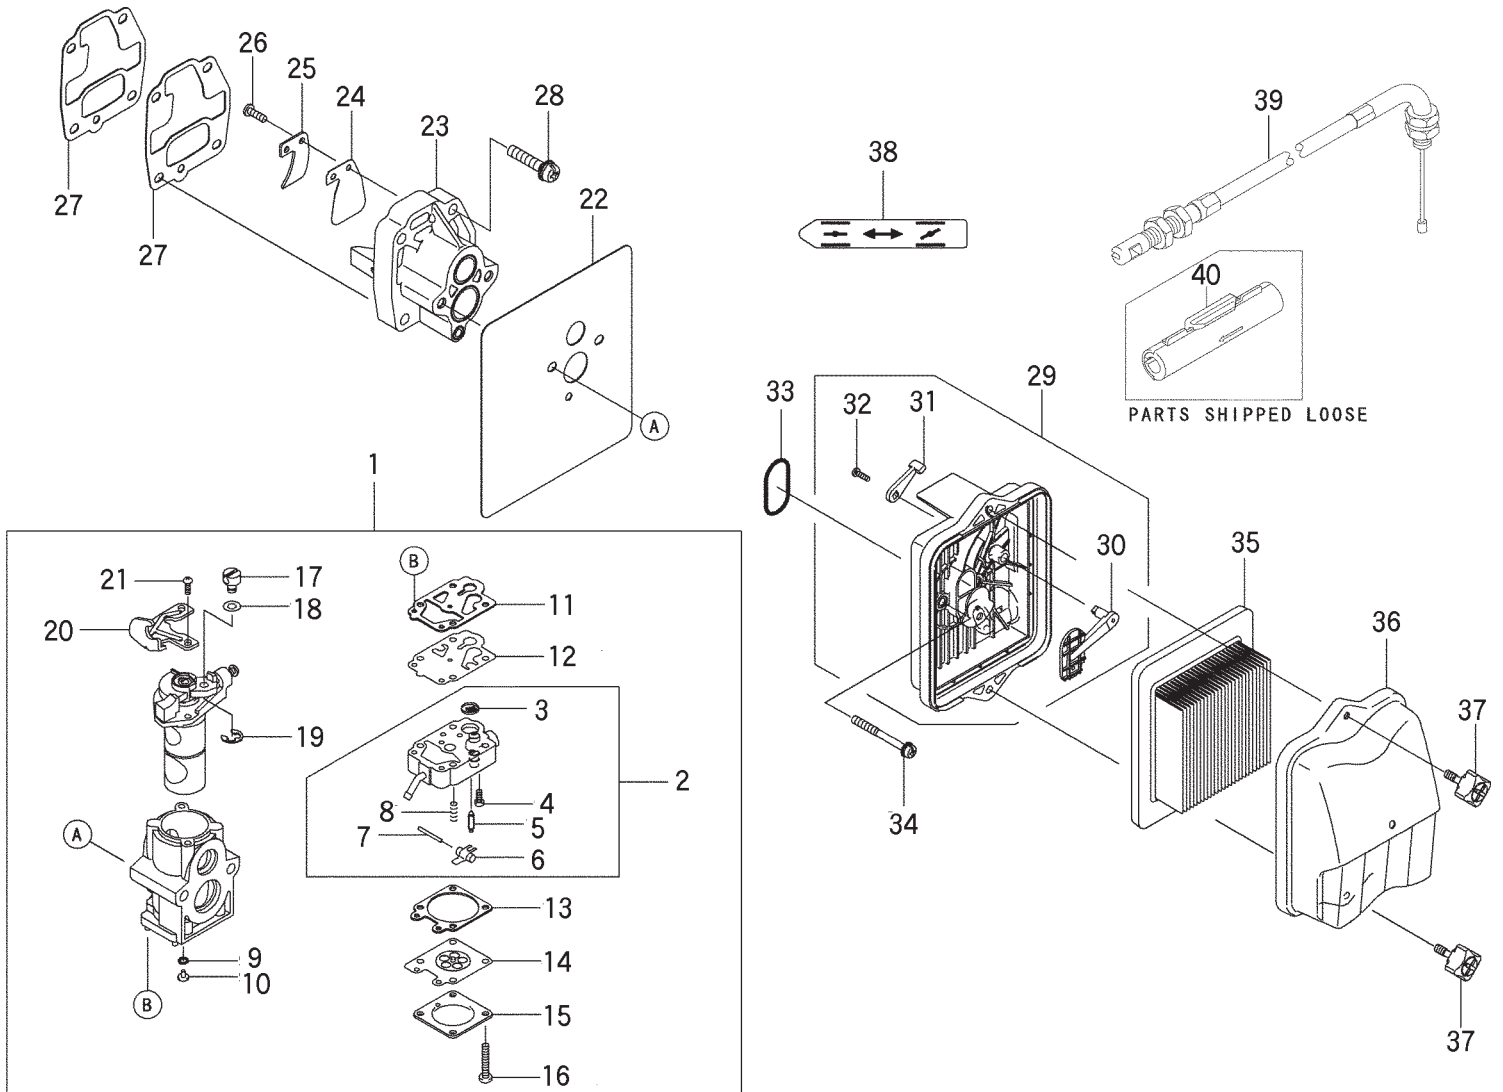

3. BL8100 CARBURETOR, FUEL TANK

Ref. No.	Part No.	Part Name	Q'ty	Remarks
3-1	649344	Carburetor Ass'y	1	Incl. 2-21 15003-2970
3-2	649346	Body	1	Incl. 3-8 16160-2138
3-3	624430	Filter	1	14043-2051
3-4	624432	Screw	1	92009-2336
3-5	624431	Valve, Float	1	16030-2078
3-6	624429	Lever	1	16055-2051
3-7	624433	Pin	1	92043-2094
3-8	624434	Spring	1	92144-2308
3-9	577182	O-Ring	1	92055-2147
3-10	649349	Main Jet	1	#55.5 92063-2461
3-11	634350	Gasket	1	11061-2054
3-12	577185	Diaphragm, Fuel Pump	1	43028-2067
3-13	649339	Gasket	1	11060-2456
3-14	634357	Diaphragm, Metering	1	43028-2090
3-15	649343	Cover	1	14025-2157
3-16	649348	Screw	4	92009-2438
3-17	598415	Arm	1	21083-2073
3-18	624532	Washer	1	92200-2074
3-19	577175	Snap Ring	1	92033-2078
3-20	649338	Bracket	1	11053-2066
3-21	577179	Screw	2	92009-2277
3-22	649341	Gasket	1	11061-2160
3-23	649345	insulator	1	16073-2226
3-24	649342	Valve, Reed	1	12022-2059
3-25	649347	Stopper	1	32085-2105
3-26	649350	Screw	1	M3X12 92172-2091
3-27	649340	Gascket	2	11061-2140
3-28	577361	Screw	4	92009-2235
3-29	649352	Air Filter Case Ass'y	1	Incl. 30-32 11038-2088
3-30	649356	Valve	1	16126-2240
3-31	649355	Lever	1	13168-2493
3-32	649358	Screw	1	M3X10 492009-2359
3-33	649359	O-Ring	1	92055-2205
3-34	944305	Screw	2	234B0550
3-35	649351	Air Filter Element Ass'y	1	11029-2021
3-36	649354	Cap, Air Filter	1	11065-2116
3-37	649360	Bolt	2	M5X18 92153-2107
3-38	598438	Label	1	56031-2468
3-39	649337	Throttle Cable	1	54012-2629
3-40	212250	Connecter	1	32099-2326
3-41	649362	Breather	1	14069-2088
3-42	625872	Filter, Fuel	1	49019-2085
3-43	649363	Priming Pump	1	49043-2073
3-44	649364	Tank Cap Ass'y	1	51048-2083
3-45	632199	Joint	1	59071-2132