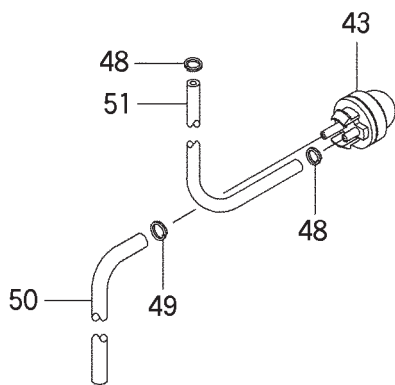

3. BL8100 CARBURETOR, FUEL TANK

Ref. No.	Part No.	Part Name	Q'ty	Remarks
3-46	944177	Clamp	1	92037-2139
3-47	597949	Grommet	1	92071-2142
3-48	649365	Clamp	2	92170-2110
3-49	649366	Clamp	2	92171-2073
3-50	649367	Tube	1	3X6X145 92190-2173
3-51	649368	Tube	1	2.3X5X93 92192-2086
3-52	649369	Tube	1	3X5X305 92192-2088