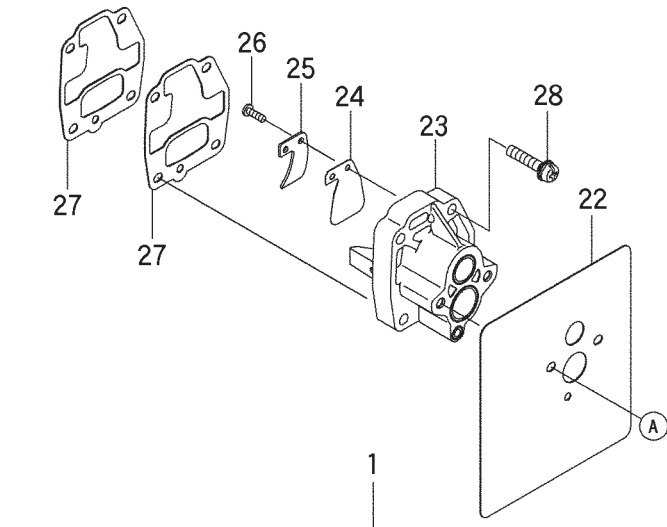

3. BL8100 CARBURETOR, FUEL TANK

Ref. No.	Part No.	Part Name	Q'ty	Remarks
3-46	944177	Clamp	1	92037-2139
3-47	597949	Grommet	1	92071-2142
3-48	649365	Clamp	2	92170-2110
3-49	649366	Clamp	2	92171-2073
3-50	649367	Tube	1	3X6X145 92190-2173
3-51	649368	Tube	1	2.3X5X93 92192-2086
3-52	649369	Tube	1	3X5X305 92192-2088