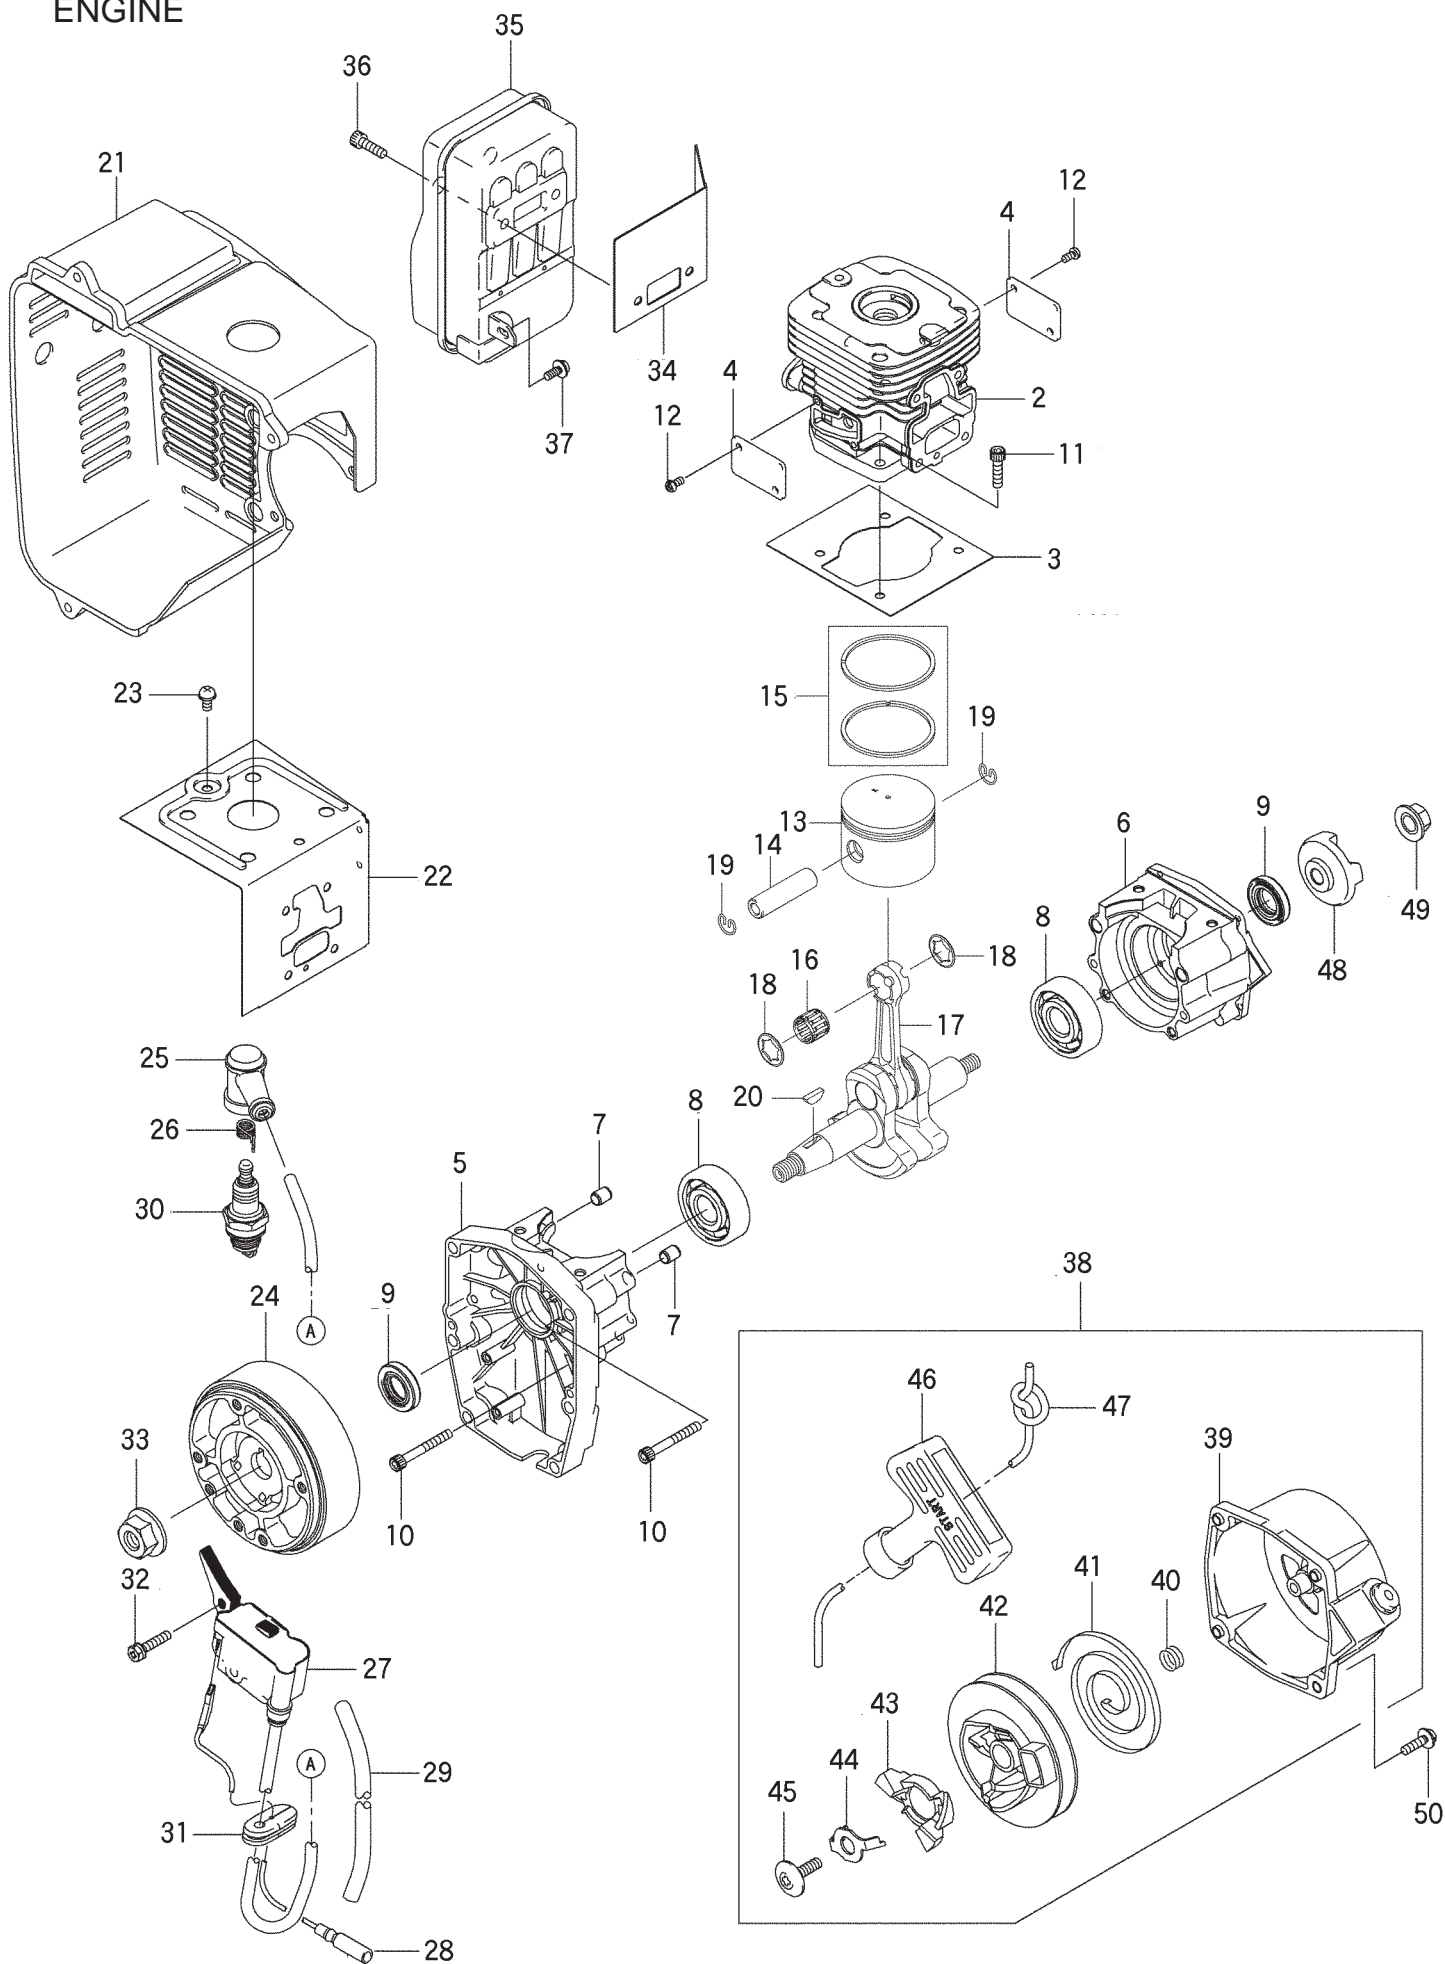

2. BL8100
ENGINE

Ref. No.	Part No.	Part Name	Q'ty	Remarks	
2-46	649373	Grip, Recoil Starter	1	46075-2156	
2-47	649377	Rope	1	3.5X1000	59106-2174
2-48	649374	Pulley, Starting	1	49080-2198	
2-49	649381	Nut	1	92210-2094	
2-50	624845	Screw	4	M4X16	92009-2386