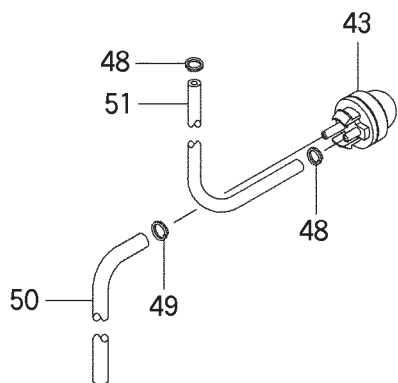

3. BL8100 CARBURETOR, FUEL TANK

Ref. No.	Part No.	Part Name	Q'ty	Remarks
3-1	649344	Carburetor Ass'y	1	Incl. 2-21 15003-2970
3-2	649346	Body	1	Incl. 3-8 16160-2138
3-3	624430	Filter	1	14043-2051
3-4	624432	Screw	1	92009-2336
3-5	624431	Valve, Float	1	16030-2078
3-6	624429	Lever	1	16055-2051
3-7	624433	Pin	1	92043-2094
3-8	624434	Spring	1	92144-2308
3-9	577182	O-Ring	1	92055-2147
3-10	649349	Main Jet	1	#55.5 92063-2461
3-11	634350	Gasket	1	11061-2054
3-12	577185	Diaphragm, Fuel Pump	1	43028-2067
3-13	649339	Gasket	1	11060-2456
3-14	634357	Diaphragm, Metering	1	43028-2090
3-15	649343	Cover	1	14025-2157
3-16	649348	Screw	4	92009-2438
3-17	598415	Arm	1	21083-2073
3-18	624532	Washer	1	92200-2074
3-19	577175	Snap Ring	1	92033-2078
3-20	649338	Bracket	1	11053-2066
3-21	577179	Screw	2	92009-2277
3-22	649341	Gasket	1	11061-2160
3-23	649345	insulator	1	16073-2226
3-24	649342	Valve, Reed	1	12022-2059
3-25	649347	Stopper	1	32085-2105
3-26	649350	Screw	1	M3X12 92172-2091
3-27	649340	Gascket	2	11061-2140
3-28	577361	Screw	4	92009-2235
3-29	649352	Air Filter Case Ass'y	1	Incl. 30-32 11038-2088
3-30	649356	Valve	1	16126-2240
3-31	649355	Lever	1	13168-2493
3-32	649358	Screw	1	M3X10 492009-2359
3-33	649359	O-Ring	1	92055-2205
3-34	944305	Screw	2	234B0550
3-35	649351	Air Filter Element Ass'y	1	11029-2021
3-36	649354	Cap, Air Filter	1	11065-2116
3-37	649360	Bolt	2	M5X18 92153-2107
3-38	598438	Label	1	56031-2468
3-39	649337	Throttle Cable	1	54012-2629
3-40	212250	Connecter	1	32099-2326
3-41	649362	Breather	1	14069-2088
3-42	625872	Filter, Fuel	1	49019-2085
3-43	649363	Priming Pump	1	49043-2073
3-44	649364	Tank Cap Ass'y	1	51048-2083
3-45	632199	Joint	1	59071-2132