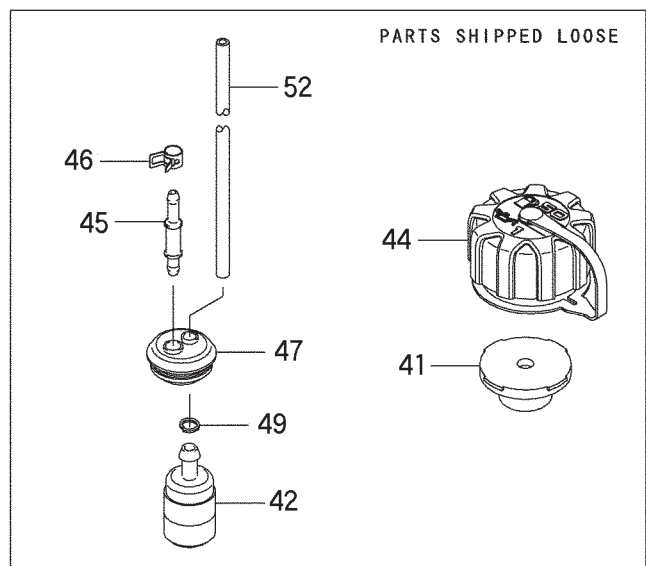

3. BL8100 CARBURETOR, FUEL TANK

Ref. No.	Part No.	Part Name	Q'ty	Remarks
3-46	944177	Clamp	1	92037-2139
3-47	597949	Grommet	1	92071-2142
3-48	649365	Clamp	2	92170-2110
3-49	649366	Clamp	2	92171-2073
3-50	649367	Tube	1	3X6X145 92190-2173
3-51	649368	Tube	1	2.3X5X93 92192-2086
3-52	649369	Tube	1	3X5X305 92192-2088