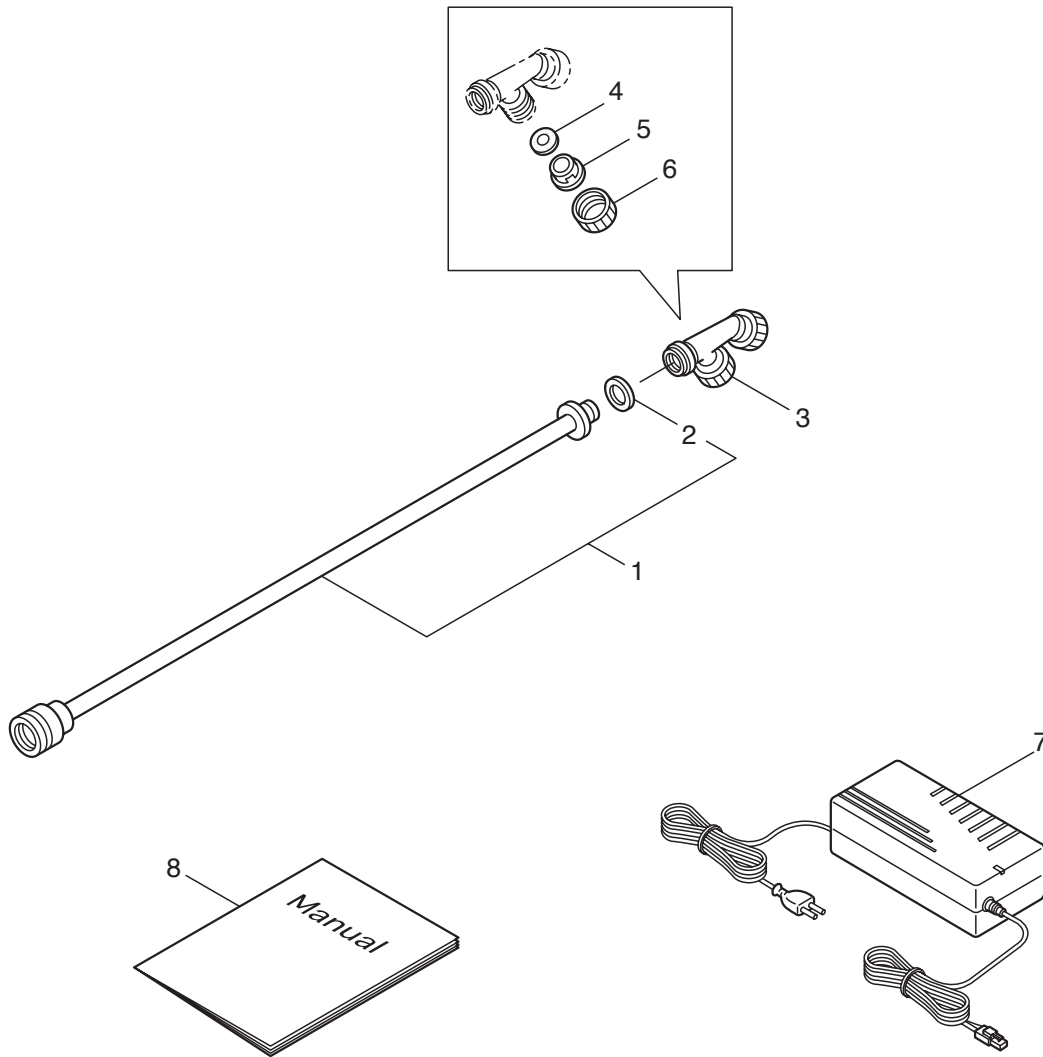

2. MSB151
ACCESSORIES

Ref. No.	Part No.	Part Name	Q'ty	Remarks
2-1	127253	Nozzle Pipe Ass'y	1	Incl.2
2-2	112850	Packing	1	
2-3	117958	Wide Nozzle Ass'y	1	Incl.4-6
2-4	103171	Packing	2	
2-5	118266	Nozzle Plate	2	
2-6	103173	Cap	2	
2-7	127505	Battery Charger	1	
2-8	127395	Instruction Manual	1	
		OPTION		
2-9	127460	Nozzle Ass'y	1