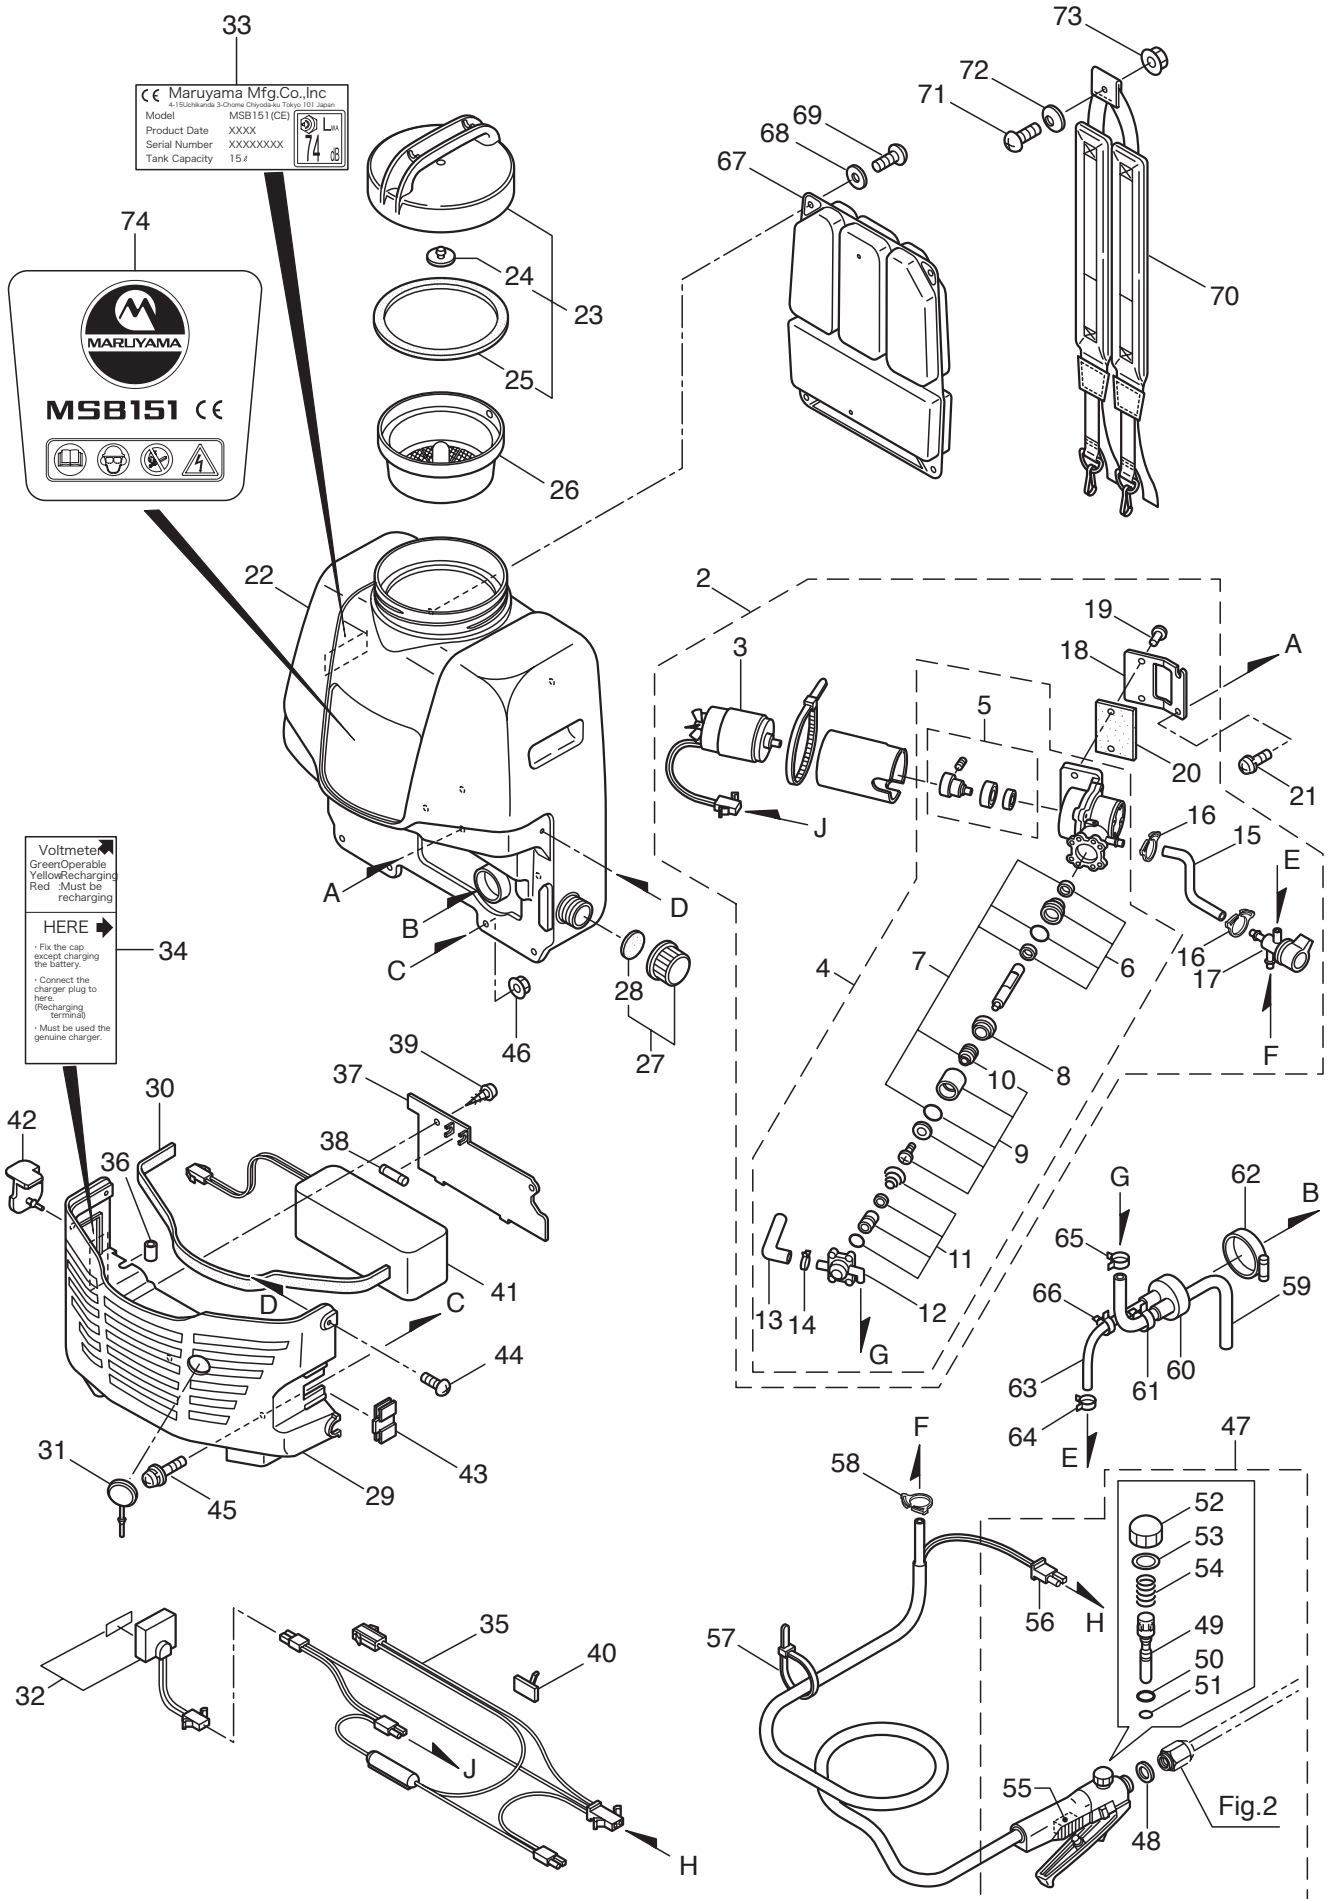

PARTS LIST

MSB151

CONTENTS

1. MAIN BODY	1 ~ 4
2. ACCESSORIES	5 ~ 6

2008. 01.

P/N 522525

1. MSB151 MAIN BODY

Ref. No.	Part No.	Part Name	Q'ty	Remarks
1-1	354967	MSB151	1	
1-2	127125	Pump Ass'y	1	Incl.2-20
1-3	127120	Motor	1	
1-4	403168	Pump	1	Incl.5-14
1-5	641928	Camshaft Ass'y	1	
1-6	409681	Seal Set	1	
1-7	599682	Packing Set	1	
1-8	123256	Seal Retainer	1	
1-9	641931	A Block Ass'y	1	Incl.10
1-10	121434	Piston Packing	1	
1-11	599680	B Block Ass'y	1	
1-12	116287	Manifold Ass'y	1	
1-13	125901	Cap	1	
1-14	043832	Band	1	
1-15	125873	Hose	1	
1-16	127631	Hose Clamp	2	
1-17	123290	Pressure Regulator Valve Ass'y	1	
1-18	125889	Plate	1	
1-19	123461	Fastener	2	
1-20	116304	Buffer	1	
1-21	126760	Screw	2	M6X10
1-22	126240	Chemical Tank	1	
1-23	125876	Cap, Chemical Tank	1	Incl.24,25
1-24	126668	Valve	1	
1-25	123216	Packing	1	
1-26	123217	Strainer	1	
1-27	123417	Cap Ass'y	1	Incl.28
1-28	123418	Packing	1	
1-29	127386	Bracket	1	
1-30	125884	Packing	1	
1-31	126247	Cap	1	
1-32	124384	Battery Checker Ass'y	1	
1-33	127393	Label	1	
1-34	127467	Label	1	
1-35	124329	Wire Harness	1	
1-36	127391	Tube	1	
1-37	125887	Cover	1	
1-38	115385	Fuse	1	
1-39	127388	Screw	2	5X12
1-40	146127	Clamp	1	
1-41	127122	Battery	1	
1-42	126750	Cap	1	
1-43	127397	Plug	1	
1-44	127389	Screw	2	M6X10
1-45	127390	Screw	2	M6X25