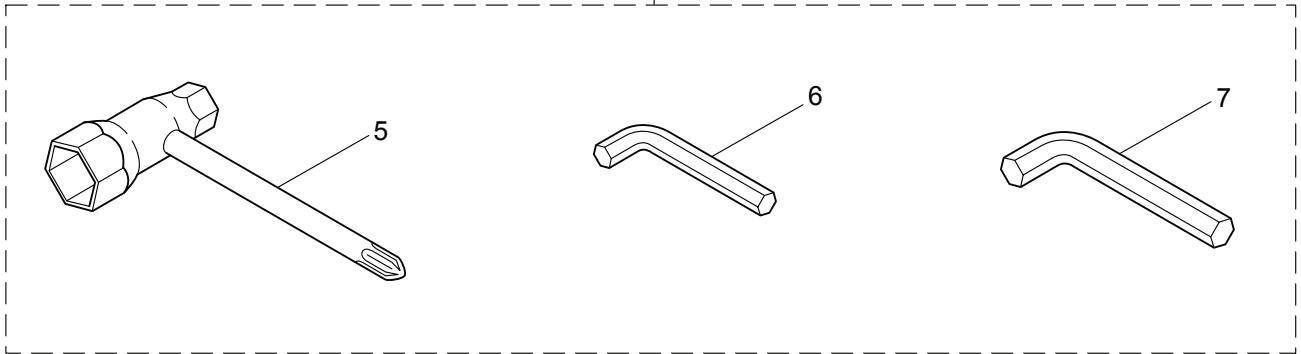

4. HT233DL-01
ACCESSORIES

4