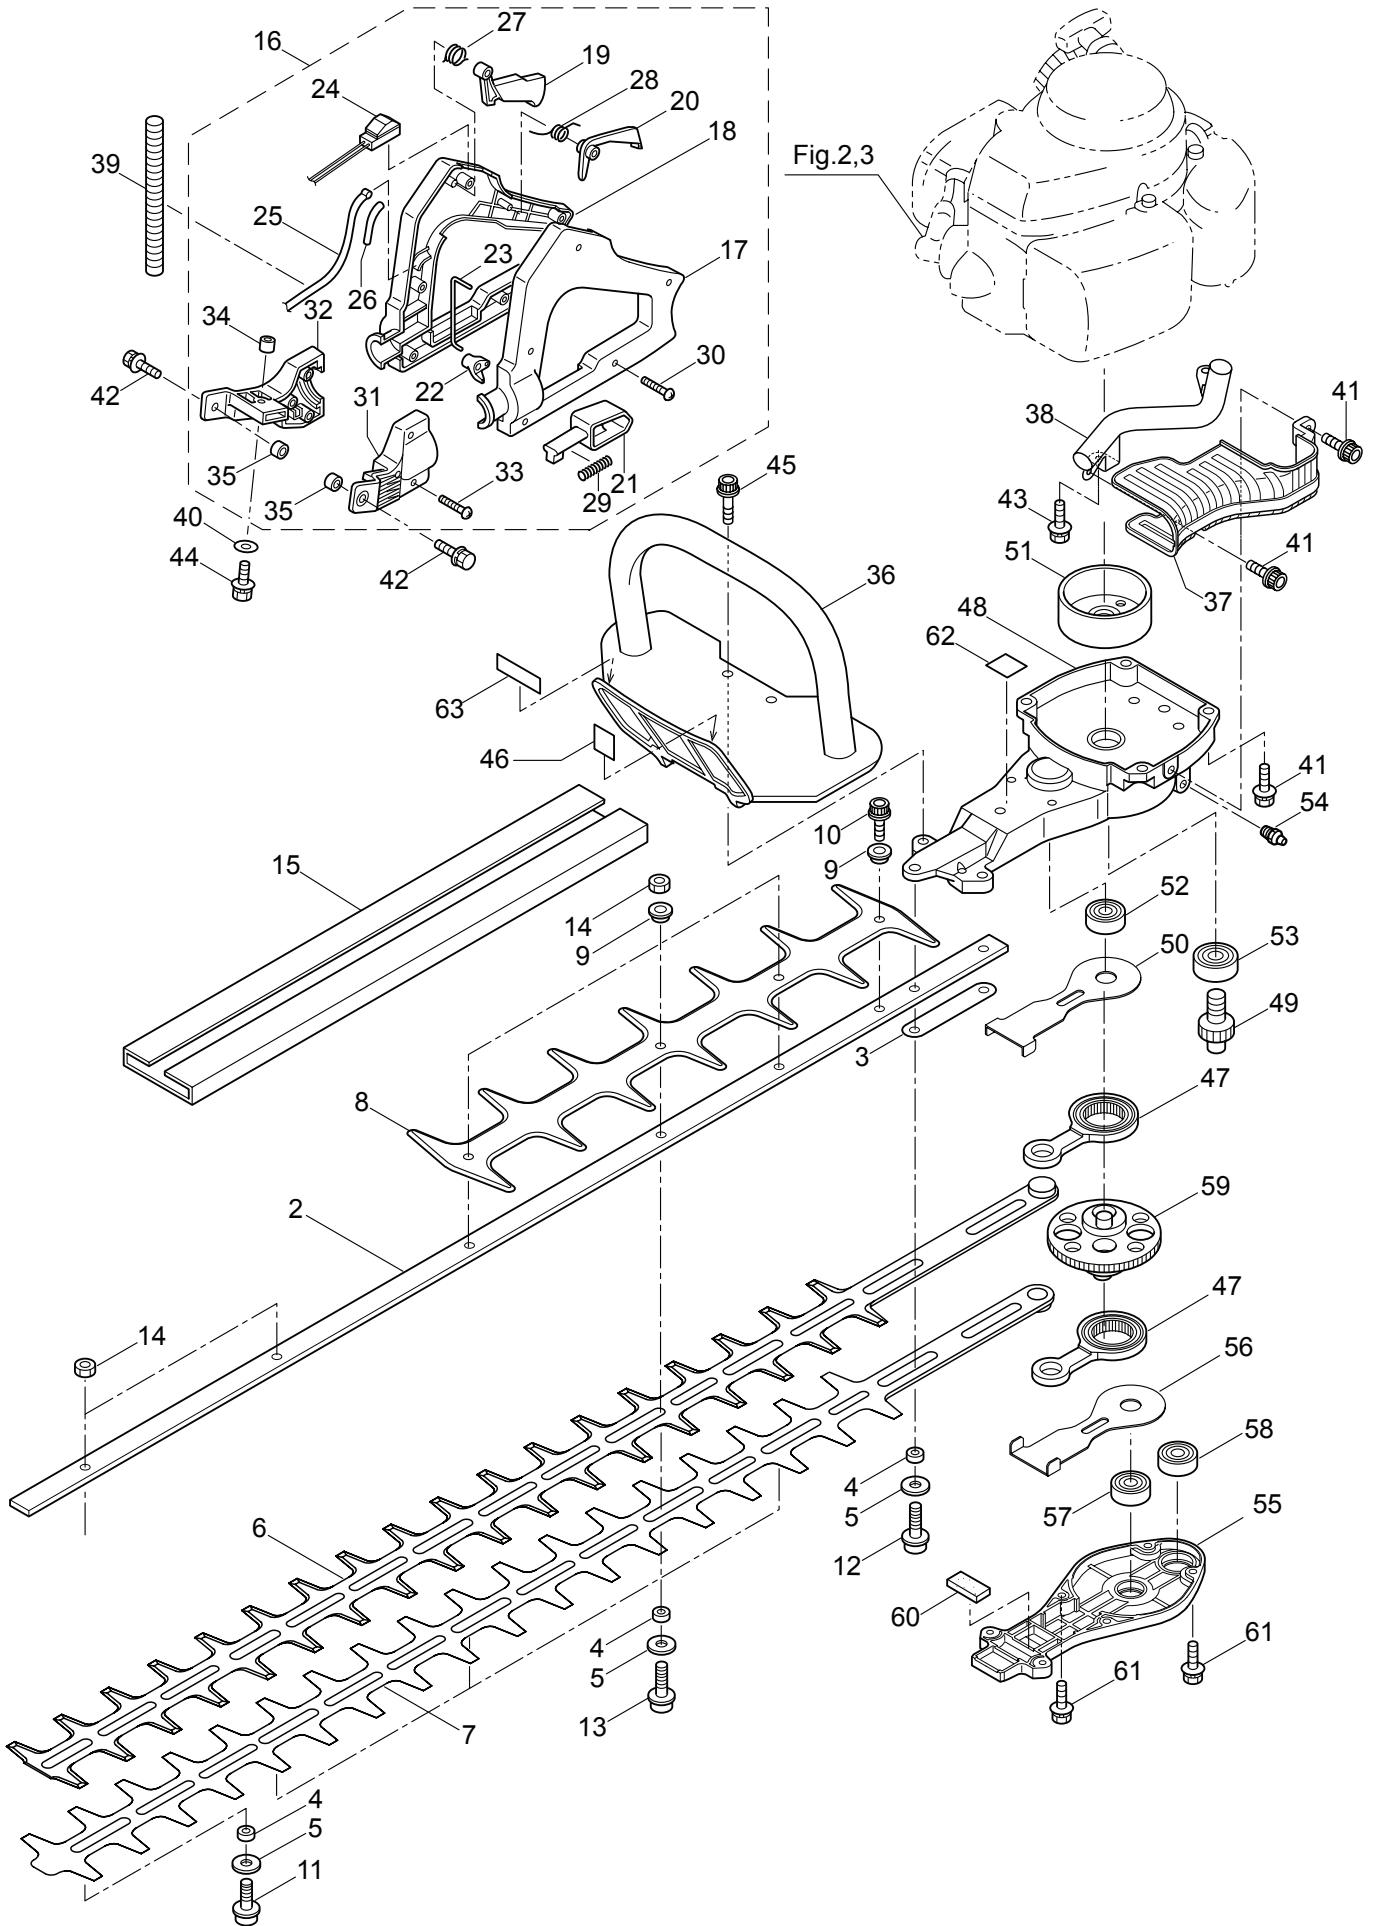

1. HT233DL-01  
MAIN BODY

Ref. No.	Part No.	Part Name	Q'ty	Remarks
1-46	269433	Label	1	107dB
1-47	271914	Rod Ass'y	2	
1-48	271918	Upper Case	1	
1-49	271919	Pinion	1	
1-50	271920	Plate	1	
1-51	270021	Drum	1	
1-52	271921	Bearing	1	
1-53	580767	Bearing	1	#6001 2RS
1-54	991937	Grease Nipple	1	M6
1-55	271923	Lower Case	1	
1-56	271924	Plate	1	
1-57	270423	Bearing	1	
1-58	271925	Bearing	1	
1-59	271926	Crank Comp.	1	
1-60	271927	Felt	1	
1-61	271910	Screw	3	
1-62	266960	Label	1	
1-63	266957	Label	1	

2. HT233DL-01  
ENGINE

Ref. No.	Part No.	Part Name	Q'ty	Remarks
2-46	261417	Nut,Rotor	1	M8
2-47	280381	Spacer	2	
2-48	261256	Cap Screw	2	M4x25
2-49	288264	Spark Plug	1	NGK BPMP8Y
2-50	261772	Lead	1	
2-51	283140	Grommet	1	
2-52	283171	Recoil Starter Ass'y	1	Incl.53-67
2-53	283172	Starter Ass'y	1	Incl.54-62
2-54	286363	Reel	1	
2-55	286364	Cam Plate	1	
2-56	283290	Spring	1	
2-57	280931	Spiral Spring	1	
2-58	267213	Screw	1	
2-59	283291	Rope Ass'y	1	Incl.60-62
2-60	283292	Starter Rope	1	
2-61	261725	Starter Grip	1	
2-62	283293	Rope Stopper	1	
2-63	283173	Starter Pulley Ass'y	1	Incl.64-67
2-64	283294	Starter Pulley	1	
2-65	280936	Ratchet	2	
2-66	283295	Spring	2	
2-67	020299	E-Ring	2	#4
2-68	264535	Screw	2	M6x20
2-69	280144	Tapping Screw	3	
2-70	271963	Label	1	HT233DL
2-71	266959	Label	1	Caution