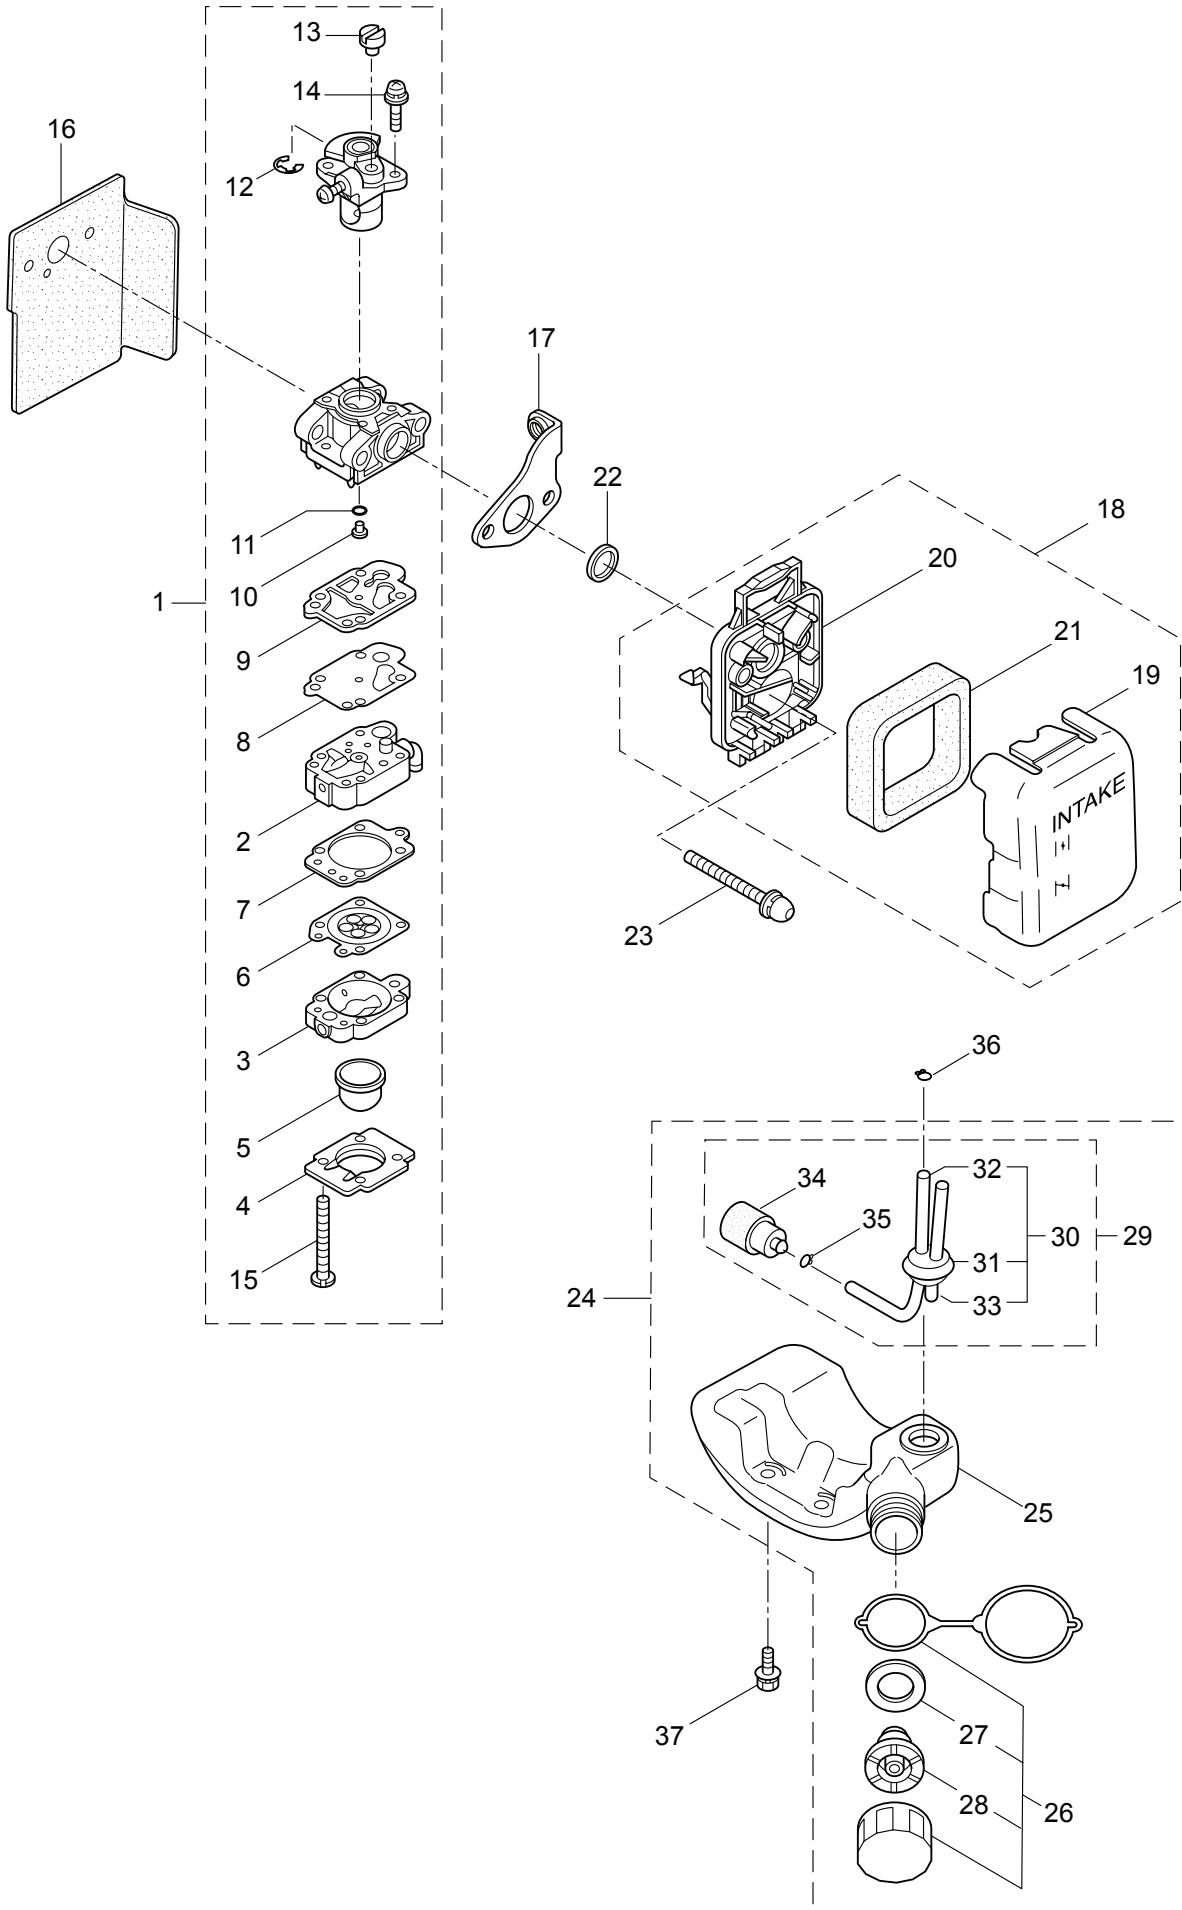

3. HT233DL-01
CARBURETOR, FUEL TANK

Ref. No.	Part No.	Part Name	Q'ty	Remarks
3-1	288460	Carburetor Ass'y	1	Incl.2-15
3-2	268499	Pump Body	1	
3-3	262991	Purge Body	1	
3-4	262992	Cover Plate	1	
3-5	261874	Primer Bulb	1	
3-6	283905	Diaphragm, Meterring	1	
3-7	262993	Gasket	1	
3-8	262994	Diaphragm,Fuel Pump	1	
3-9	282576	Gasket	1	
3-10	289396	Main Jet	1	
3-11	261871	O-Ring	1	
3-12	261876	E-Ring	1	
3-13	261658	Swivel	1	
3-14	264682	Screw	2	
3-15	262996	Screw	4	
3-16	288517	Gasket	1	
3-17	268535	Stay	1	
3-18	266420	Cleaner Ass'y	1	Incl.19-21
3-19	264709	Cover	1	
3-20	266433	Housing	1	
3-21	264695	Filter	1	
3-22	268963	Gasket	1	19.4x14.8xt3.5
3-23	264016	Cap Screw	2	M5x60
3-24	289444	Fuel Tank Ass'y	1	Incl.25-35
3-25	288519	Fuel Tank	1	
3-26	283438	Tank Cap Ass'y	1	Incl.27,28
3-27	283727	Gasket	1	
3-28	283764	Breather Ass'y	1	
3-29	265752	Fuel Pipe Pick-up Ass'y	1	Incl.30-35
3-30	264031	Fuel Pipe Ass'y	1	Incl.31-33
3-31	261115	Grommet	1	
3-32	261690	Fuel Pipe	1	160L
3-33	263038	Return Pipe	1	3x6x85L
3-34	264653	Filter Ass'y	1	
3-35	261117	Clip	1	
3-36	261117	Clip	1	
3-37	269690	Cap Screw	4	M5x18