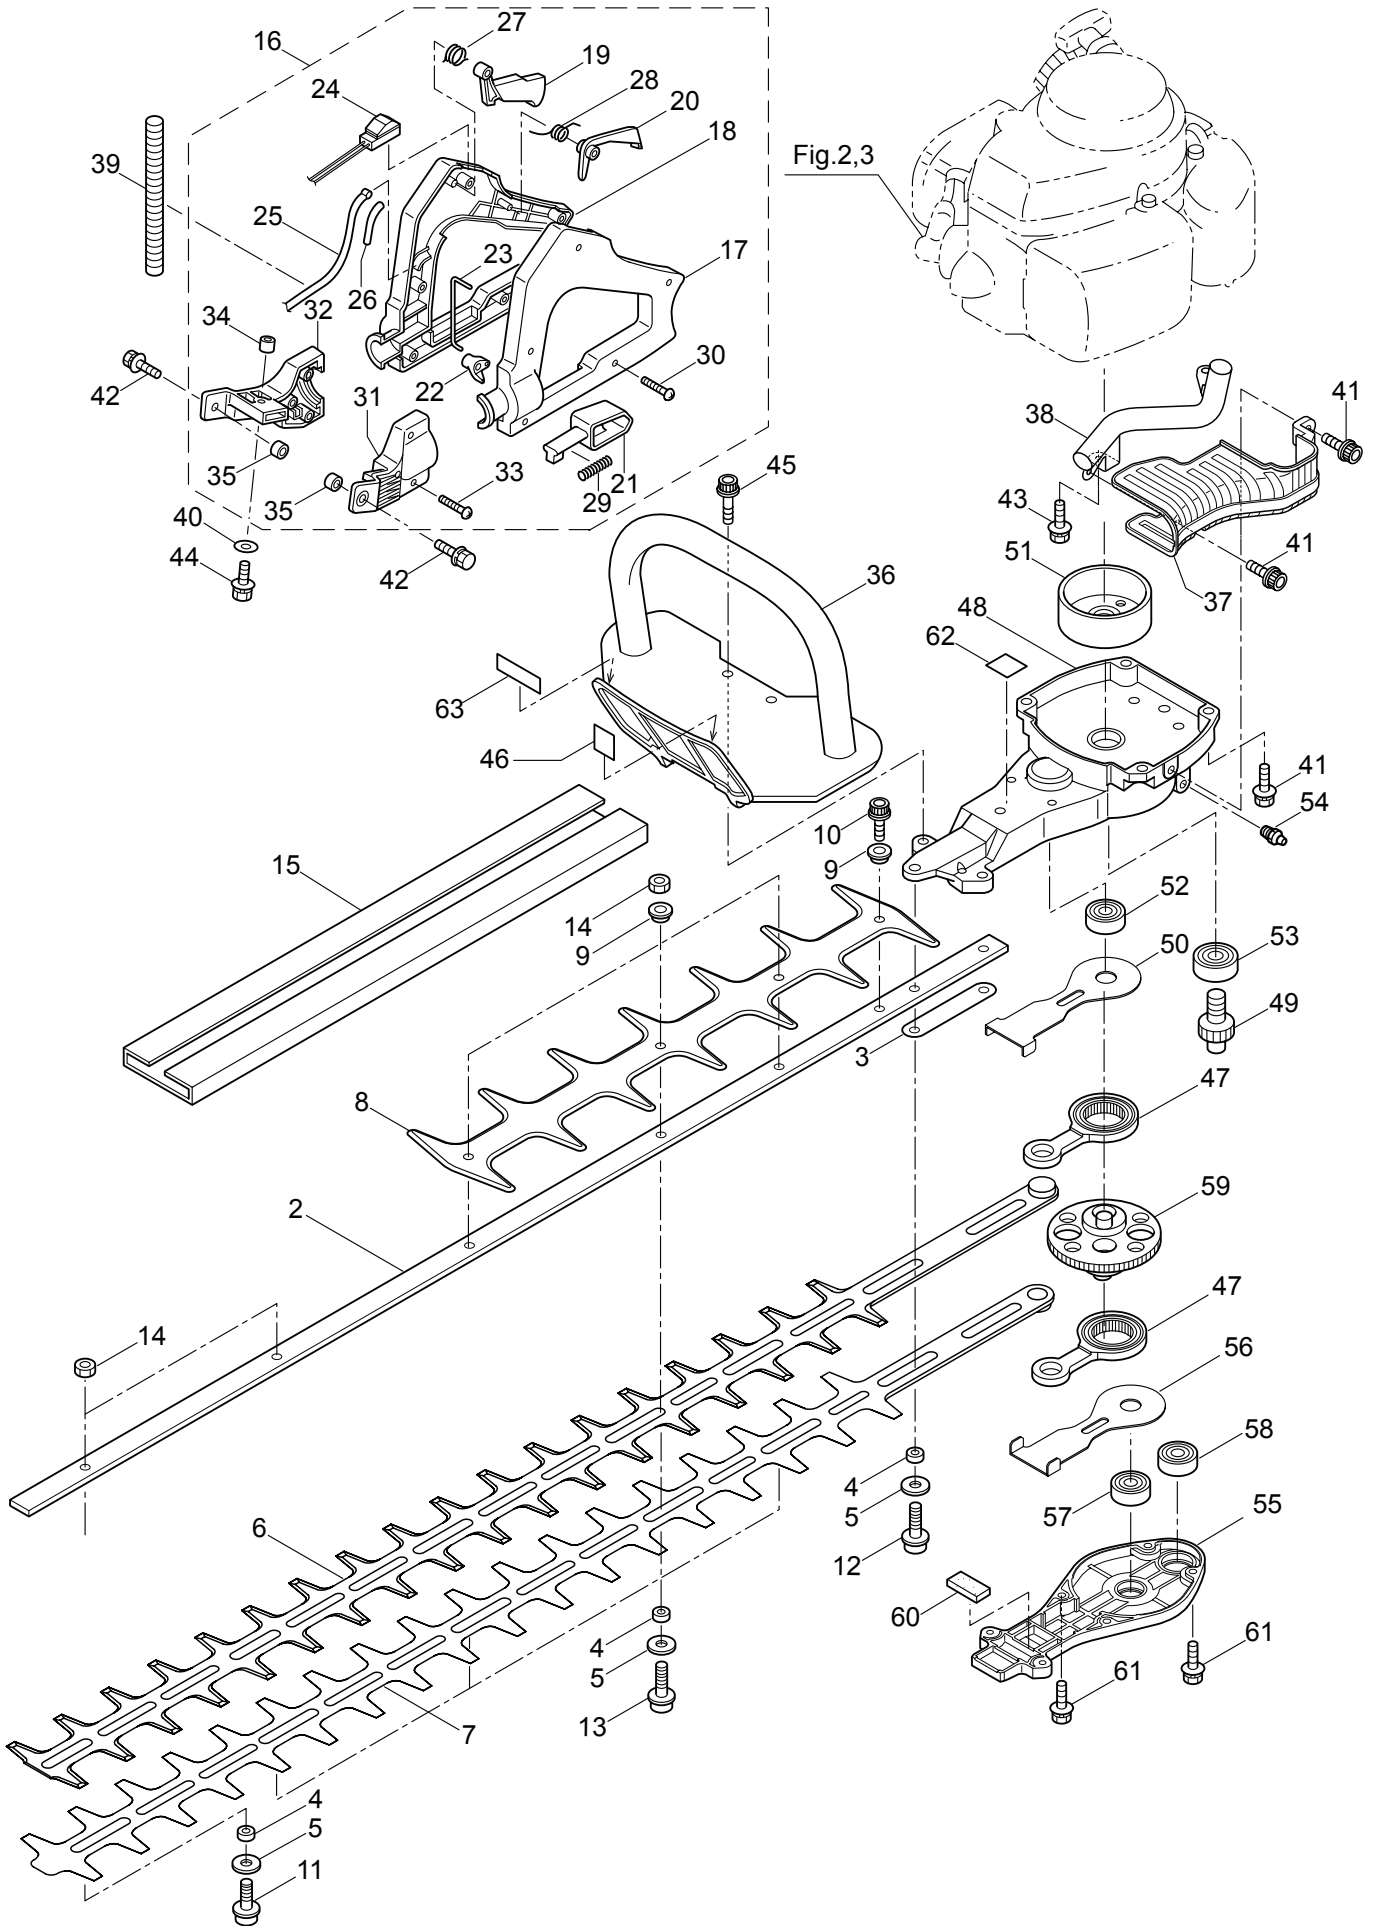

1. HT233DL-01
MAIN BODY

Ref. No.	Part No.	Part Name	Q'ty	Remarks
1-1	362347	HT233DL-01	1	
1-2	271955	Guide Plate	1	
1-3	271888	Spacer Plate	1	
1-4	271889	Spacer	7	
1-5	271890	Washer	7	
1-6	271956	Upper Blade	1	
1-7	271957	Lower Blade	1	
1-8	271893	Blade Guard	1	
1-9	271894	Bush	4	
1-10	271895	Screw	1	
1-11	271896	Screw	2	
1-12	271897	Screw	2	
1-13	271898	Screw	3	
1-14	271899	Nut	5	
1-15	271958	Cover of Blade	1	
1-16	271902	Rear Handle Ass'y	1	Incl.17-35
1-17	271278	Rear Handle (L)	1	
1-18	271279	Rear Handle (R)	1	
1-19	271280	Lever,Throttle	1	
1-20	271281	Stop Lever	1	
1-21	271282	Lock Lever	1	
1-22	271283	Lock Lever Stopper	1	
1-23	271284	Rod	1	
1-24	271285	Switch	1	
1-25	271904	Cable Comp.	1	
1-26	271287	Spacer	1	
1-27	271288	Spring	1	
1-28	271289	Spring	1	
1-29	270400	Spring	1	
1-30	271276	Screw	5	
1-31	271274	Handle Stay (L)	1	
1-32	271275	Handle Stay (R)	1	
1-33	271276	Screw	3	
1-34	270424	Spacer	1	
1-35	271277	Spacer	2	
1-36	271905	Front Handle	1	
1-37	271906	Tail Pipe Cover	1	
1-38	271907	Tail Pipe Comp.	1	
1-39	271221	Tube	1	
1-40	270843	Washer	1	25x6xt1.6
1-41	271908	Screw	6	
1-42	271909	Screw	2	
1-43	271910	Screw	1	
1-44	271911	Screw	1	
1-45	271912	Screw	2