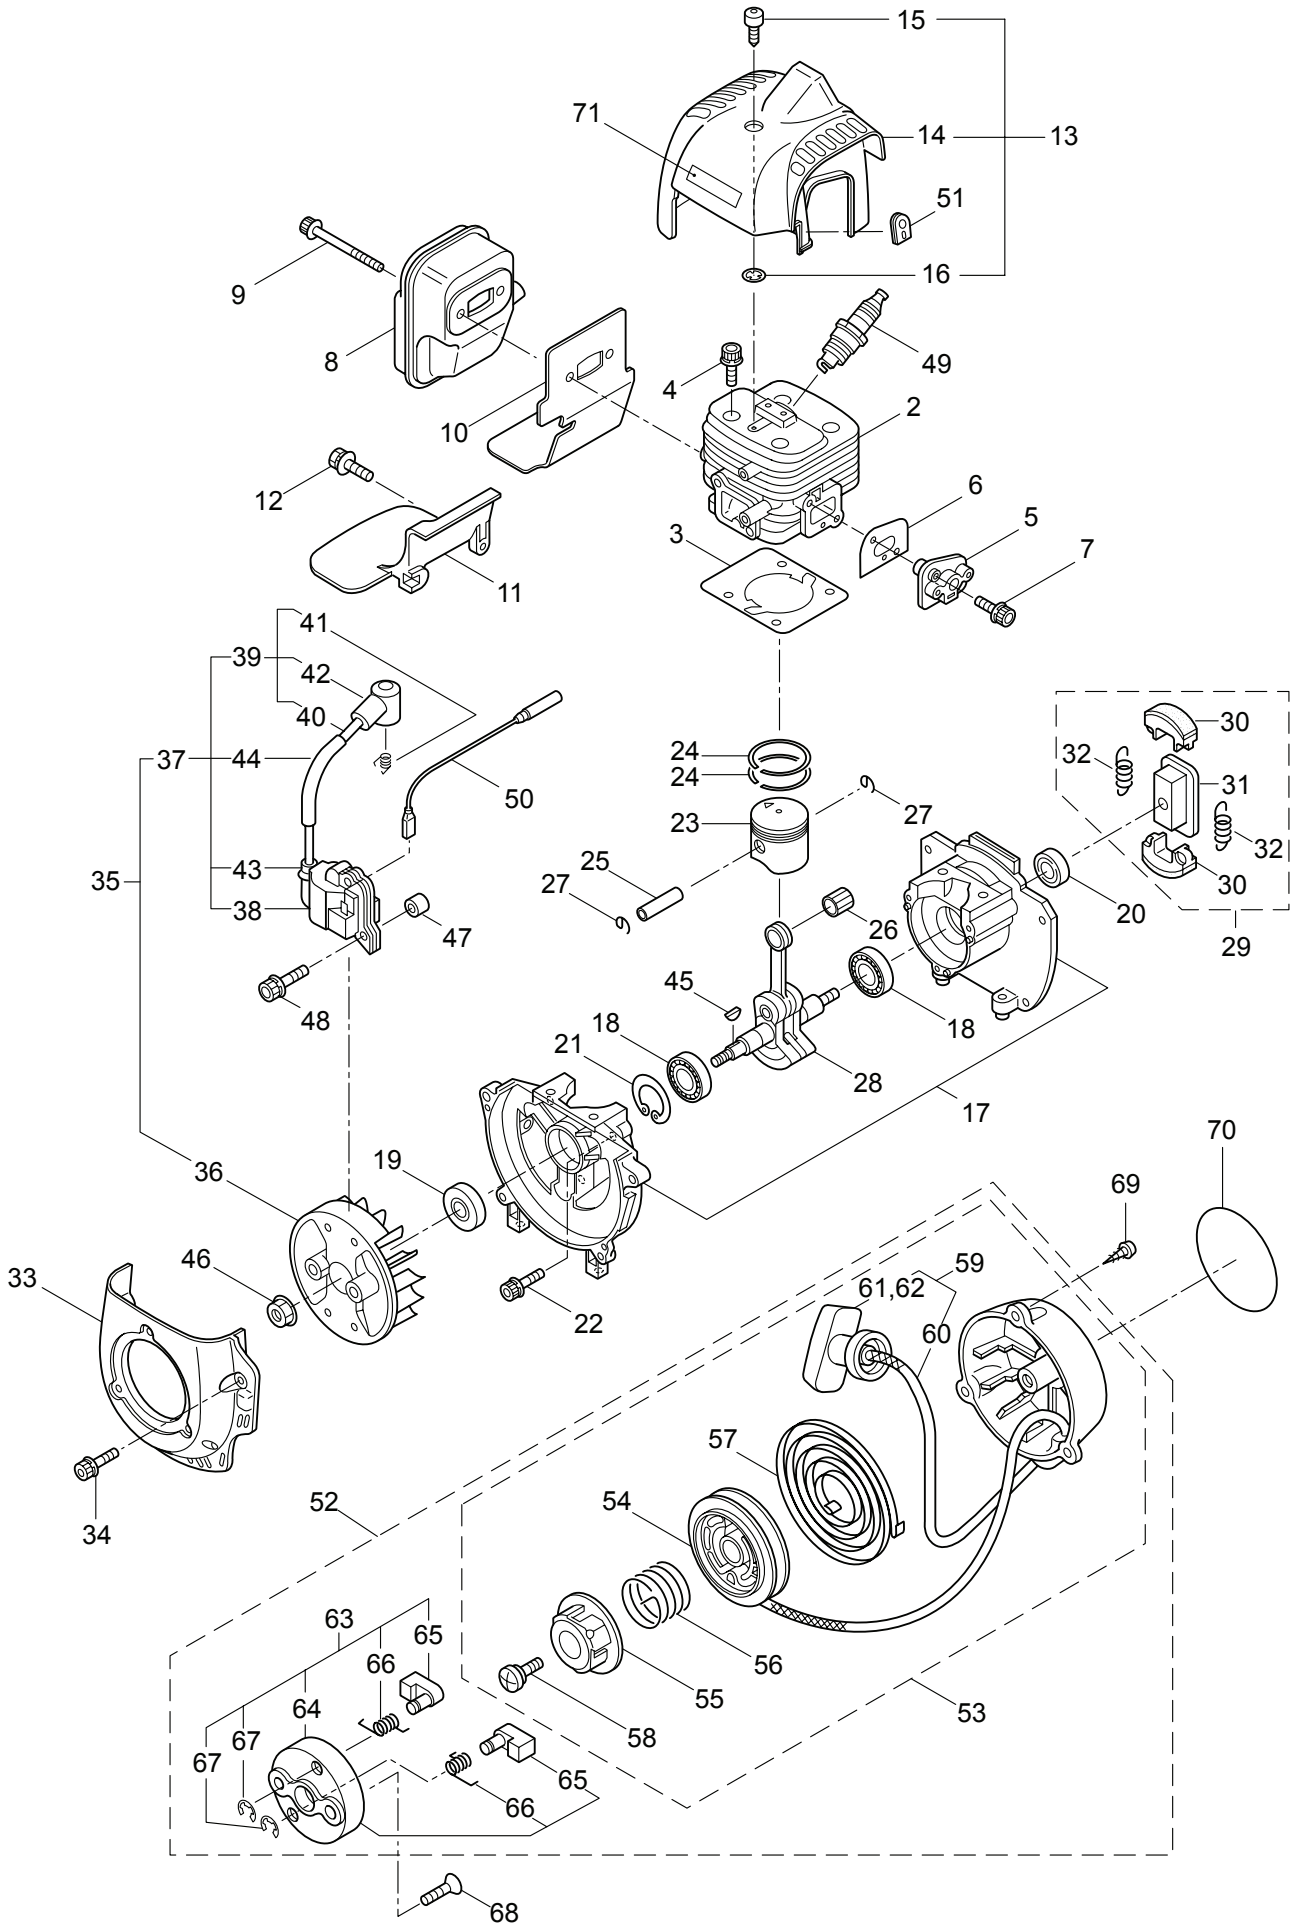

2. HT233DL-01 ENGINE

Ref. No.	Part No.	Part Name	Q'ty	Remarks
2-1	859209	Engine	1	CE230/69
2-2	286309	Cylinder	1	
2-3	286074	Gasket	1	
2-4	261250	Cap Screw	4	M5x20
2-5	265802	Insulator	1	New gasket required
2-6	267049	Gasket	1	
2-7	265924	Cap Screw	2	M5x25
2-8	289442	Muffler Ass'y	1	
2-9	266402	Cap Screw	2	M5x55
2-10	288506	Gasket	1	
2-11	288505	Under Cover	1	
2-12	267191	Cap Screw	1	M5x16
2-13	289464	Top Cover Ass'y	1	Incl.14-16
2-14	289402	Top Cover	1	
2-15	286399	Knob	1	M5
2-16	286270	Washer	1	M5
2-17	288537	Crankcase	1	
2-18	280488	Bearing	2	PPL 6001
2-19	261492	Oil Seal	1	ISCD12287
2-20	261386	Oil Seal	1	ISCD12227
2-21	055185	Snap Ring	1	#28
2-22	261246	Cap Screw	3	M5x25
2-23	268032	Piston	1	
2-24	282177	Piston Ring	2	
2-25	261036	Piston Pin	1	
2-26	263957	Bearing, Needle	1	KTV81112EG01 B2
2-27	261576	Clip,Piston	2	
2-28	288511	Crankshaft/Conn.Rod Ass'y	1	
2-29	280404	Clutch Ass'y	1	Incl.30-32
2-30	280568	Clutch Shoe	2	(2)required
2-31	280569	Clutch Boss	1	
2-32	280570	Spring	2	(2)required
2-33	288508	Fan Cover	1	
2-34	261250	Cap Screw	4	M5x20
2-35	271998	Magneto Ass'y	1	Incl.36-44
2-36	288515	Rotor/Fan	1	
2-37	271999	Ignition Coil Ass'y	1	Incl.38-44
2-38	272026	Coil	1	
2-39	272000	Spark Plug Wire Ass'y	1	Incl.40-42
2-40	289485	Spark Plug Wire	1	
2-41	283270	Connector	1	
2-42	272001	Plug Boot	1	
2-43	283271	Cap	1	
2-44	289486	Insulator	1	
2-45	261076	Woodruff Key	1	3x10