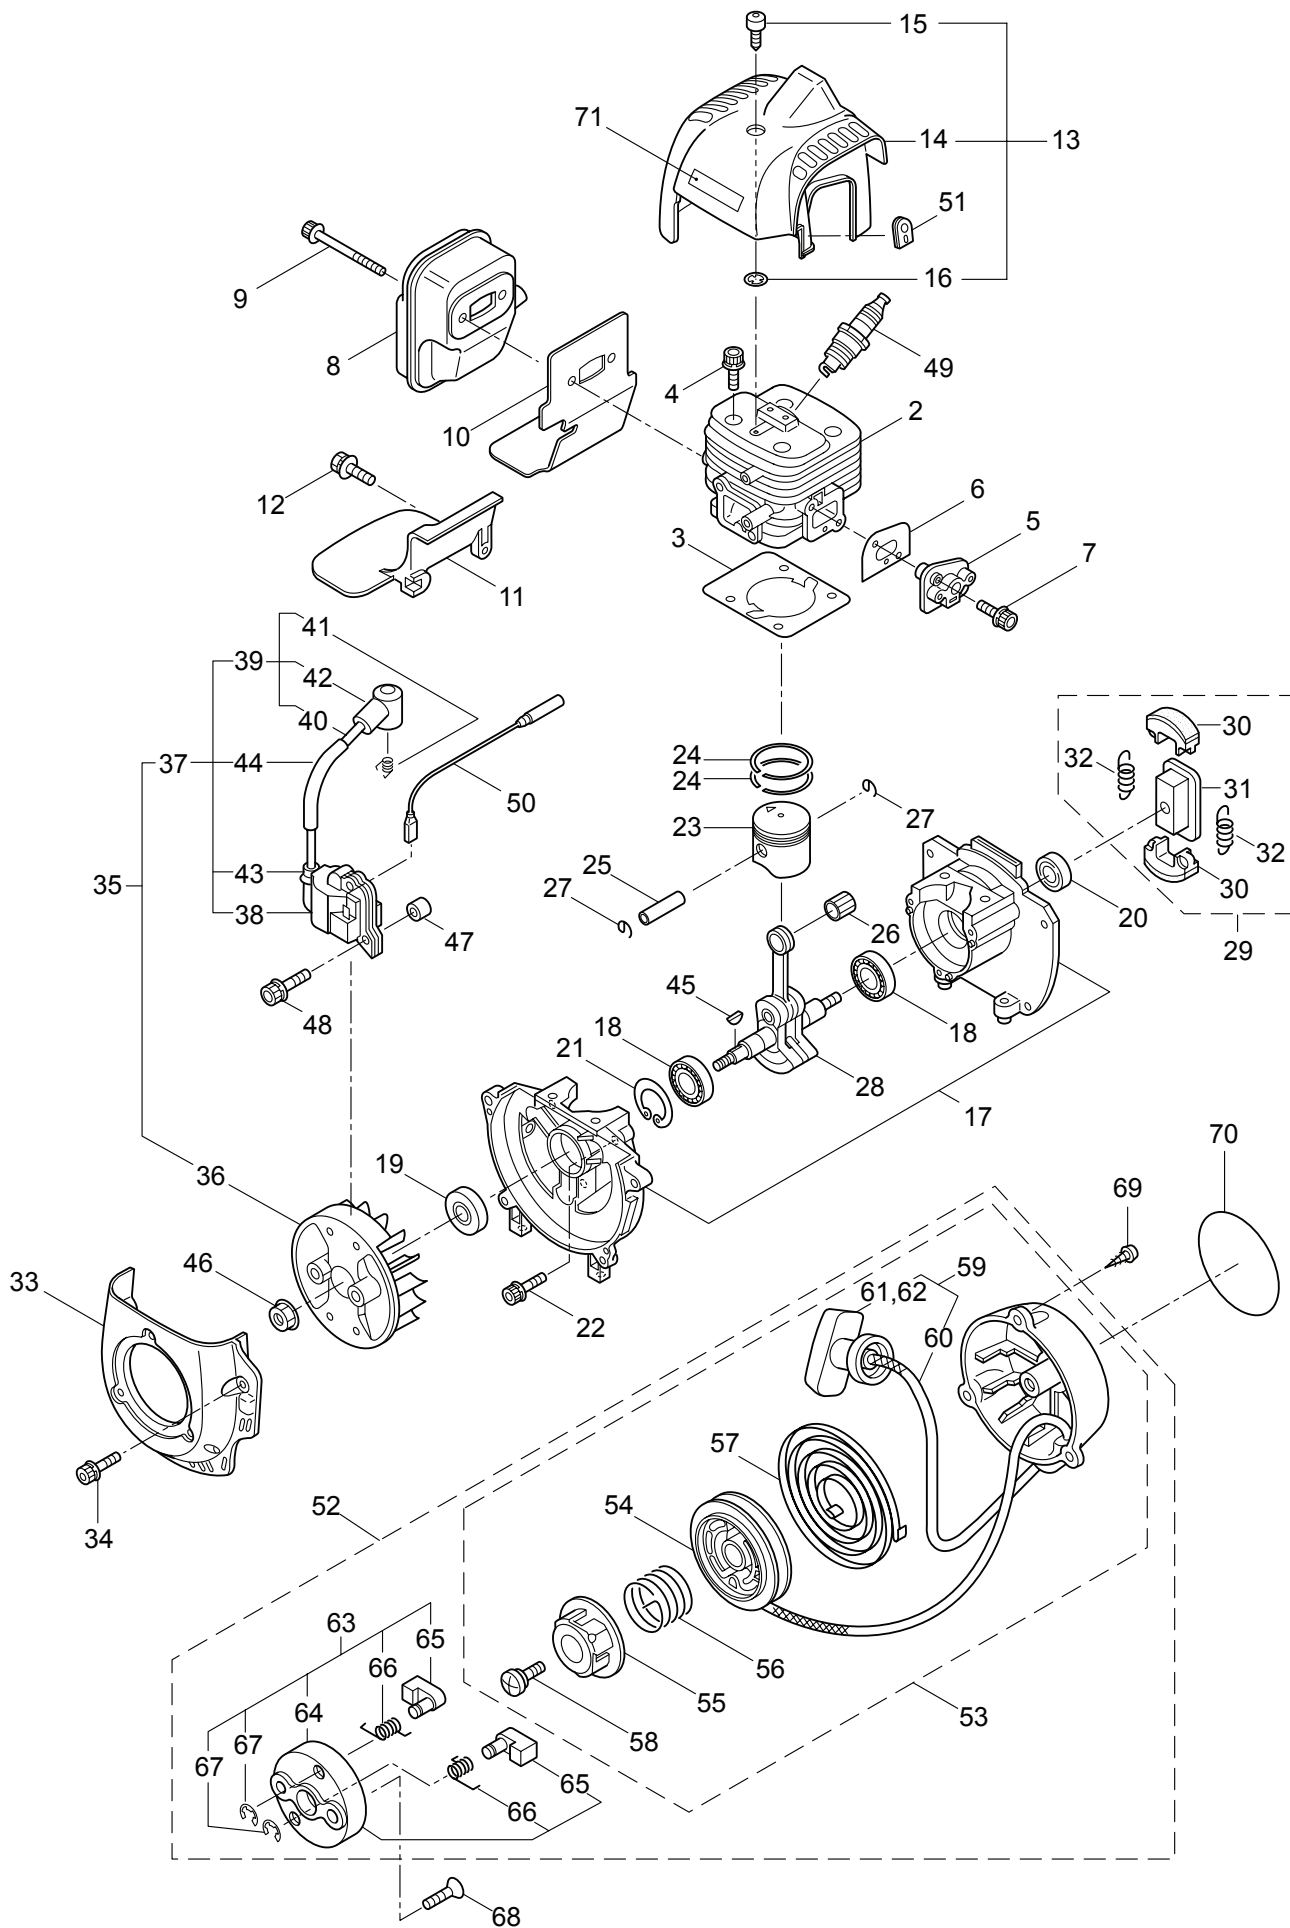

1. HT233DL-01  
MAIN BODY

Ref. No.	Part No.	Part Name	Q'ty	Remarks
1-46	269433	Label	1	107dB
1-47	271914	Rod Ass'y	2	
1-48	271918	Upper Case	1	
1-49	271919	Pinion	1	
1-50	271920	Plate	1	
1-51	270021	Drum	1	
1-52	271921	Bearing	1	
1-53	580767	Bearing	1	#6001 2RS
1-54	991937	Grease Nipple	1	M6
1-55	271923	Lower Case	1	
1-56	271924	Plate	1	
1-57	270423	Bearing	1	
1-58	271925	Bearing	1	
1-59	271926	Crank Comp.	1	
1-60	271927	Felt	1	
1-61	271910	Screw	3	
1-62	266960	Label	1	
1-63	266957	Label	1	

2. HT233DL-01  
ENGINE

Ref. No.	Part No.	Part Name	Q'ty	Remarks
2-46	261417	Nut,Rotor	1	M8
2-47	280381	Spacer	2	
2-48	261256	Cap Screw	2	M4x25
2-49	288264	Spark Plug	1	NGK BPMP8Y
2-50	261772	Lead	1	
2-51	283140	Grommet	1	
2-52	283171	Recoil Starter Ass'y	1	Incl.53-67
2-53	283172	Starter Ass'y	1	Incl.54-62
2-54	286363	Reel	1	
2-55	286364	Cam Plate	1	
2-56	283290	Spring	1	
2-57	280931	Spiral Spring	1	
2-58	267213	Screw	1	
2-59	283291	Rope Ass'y	1	Incl.60-62
2-60	283292	Starter Rope	1	
2-61	261725	Starter Grip	1	
2-62	283293	Rope Stopper	1	
2-63	283173	Starter Pulley Ass'y	1	Incl.64-67
2-64	283294	Starter Pulley	1	
2-65	280936	Ratchet	2	
2-66	283295	Spring	2	
2-67	020299	E-Ring	2	#4
2-68	264535	Screw	2	M6x20
2-69	280144	Tapping Screw	3	
2-70	271963	Label	1	HT233DL
2-71	266959	Label	1	Caution