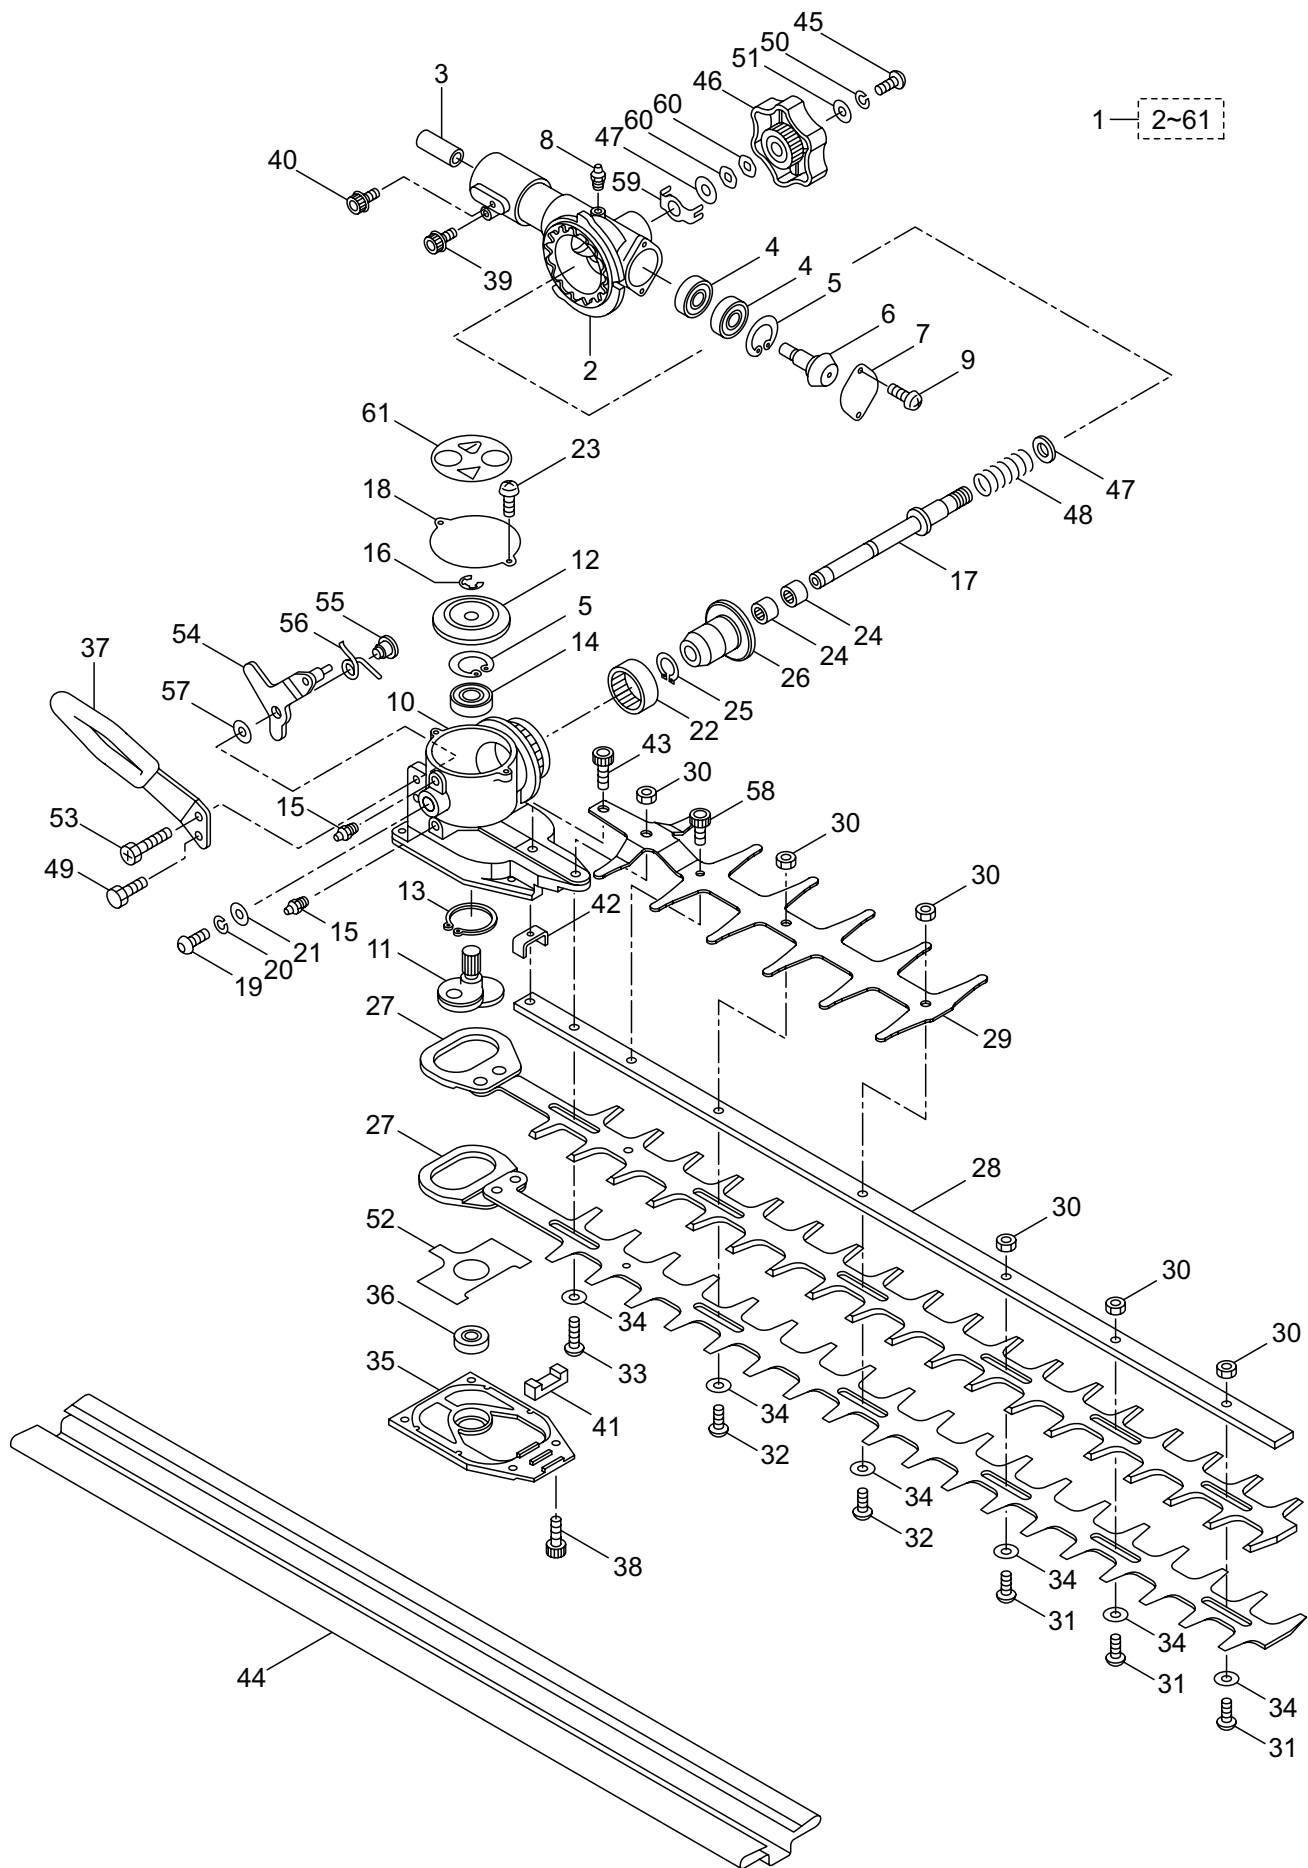

2. AHT2630D
GEARCASE

Ref. No.	Part No.	Part Name	Q'ty	Remarks
2-46	407337	Knob	1	
2-47	407338	Washer	2	
2-48	407339	Spring	1	
2-49	631770	Screw	1	M6x12
2-50	631749	Spring Washer	1	M6
2-51	582436	Washer	1	M6
2-52	407340	Plate	1	
2-53	407341	Bolt	1	M6x25
2-54	407342	Lever	1	
2-55	407343	Bush	1	
2-56	407344	Spring	1	
2-57	646471	Washer	1	
2-58	407345	Bolt	1	M5x8
2-59	407347	Plate	1	
2-60	407348	Washer, Wave	2	
2-61	407349	Label	1