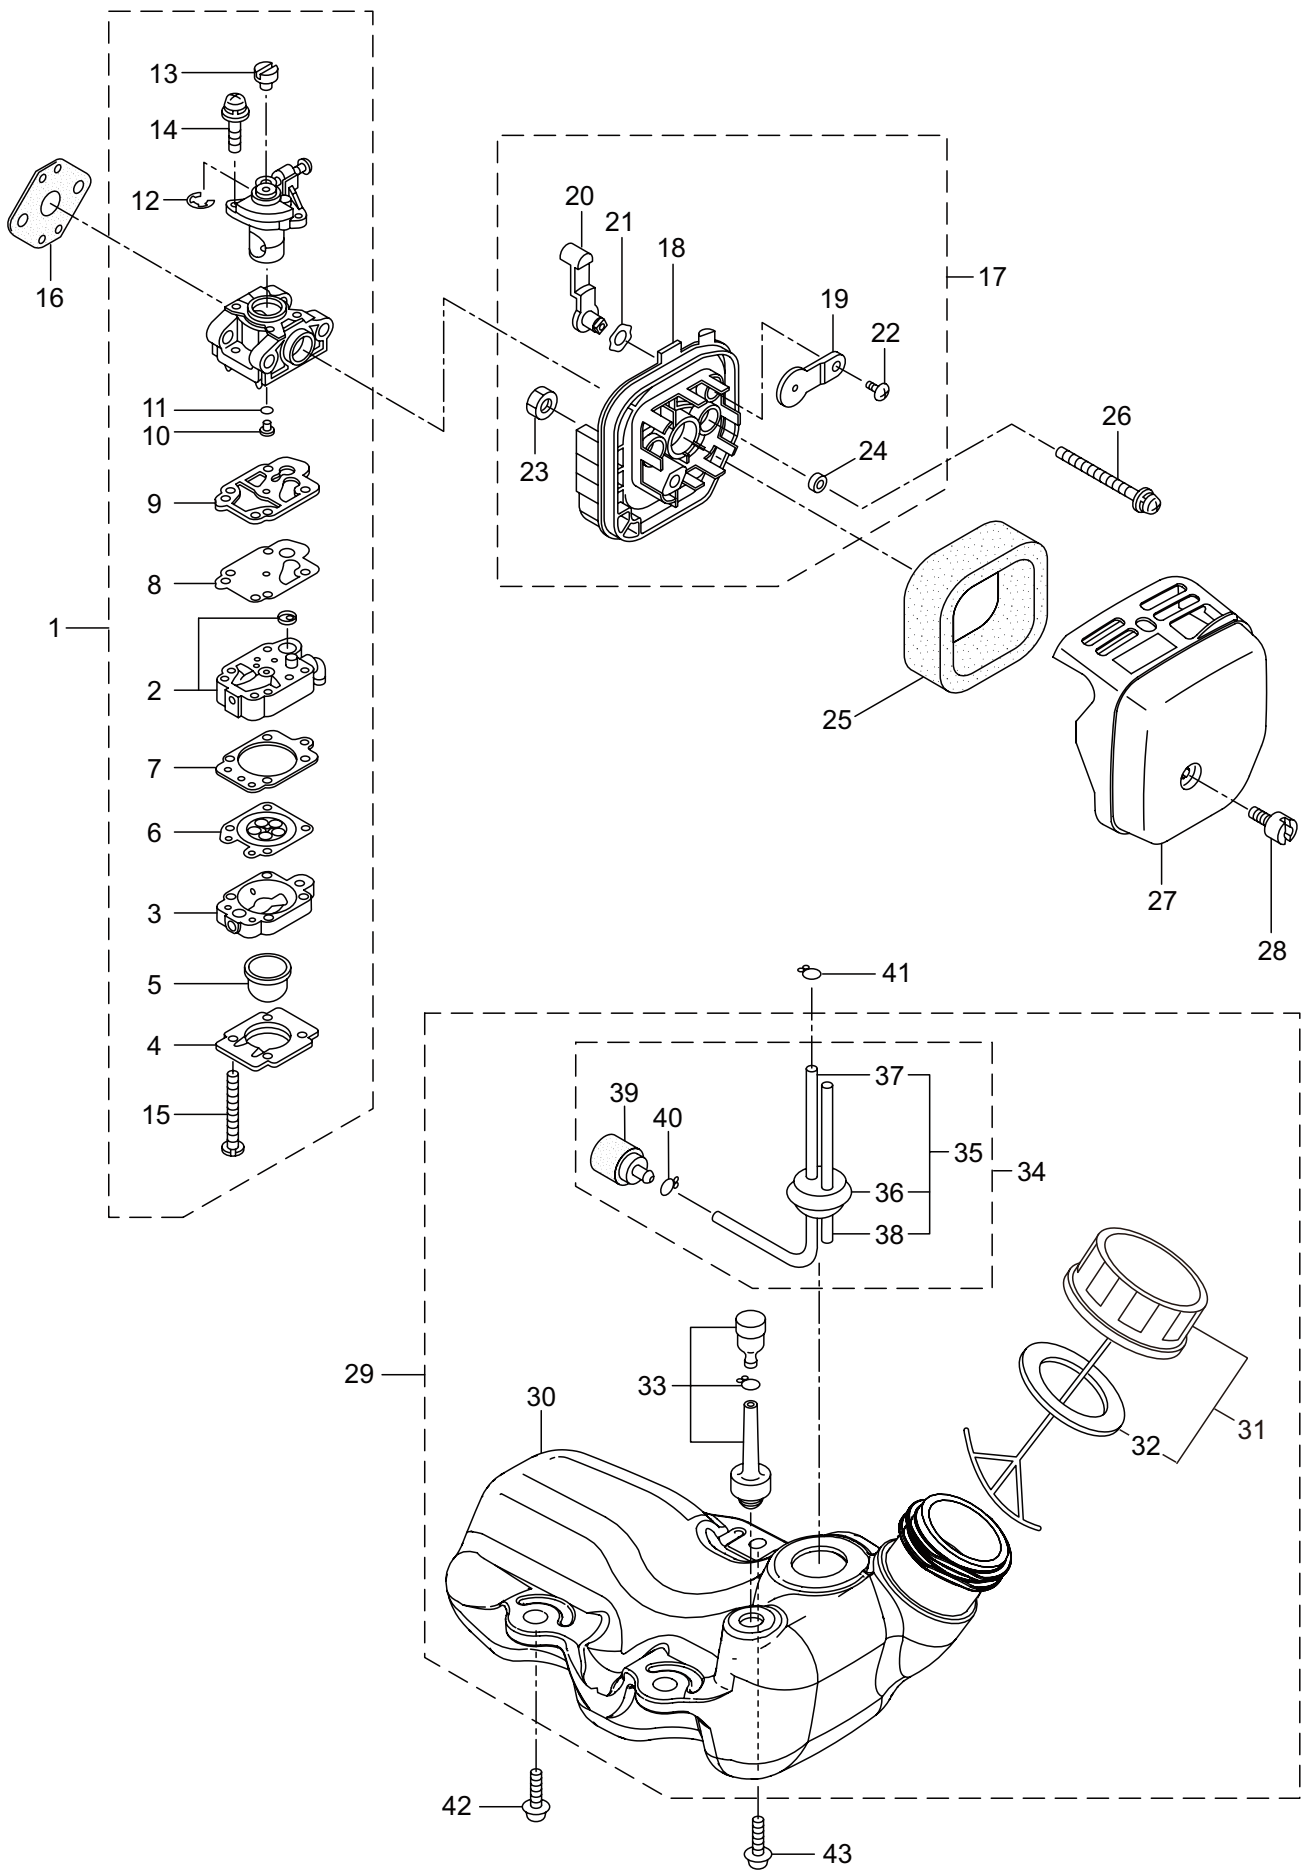

4. AHT2630D
CARBURETOR, FUEL TANK

Ref. No.	Part No.	Part Name	Q'ty	Remarks
4-1	276328	Carburetor Ass'y	1	Incl.2-15
4-2	281597	Pump Body	1	
4-3	262991	Purge Body	1	
4-4	262992	Cover Plate	1	
4-5	261874	Primer Bulb	1	
4-6	283905	Diaphragm, Meterring	1	
4-7	262993	Gasket	1	
4-8	262994	Diaphragm,Fuel Pump	1	
4-9	282576	Gasket	1	
4-10	285030	Main Jet	1	
4-11	261871	O-Ring	1	
4-12	261876	E-Ring	1	
4-13	261658	Swivel	1	
4-14	264682	Screw	2	
4-15	262996	Screw	4	
4-16	261864	Gasket	1	
4-17	289048	Case Ass'y	1	Incl.18-24
4-18	269050	Case Body	1	
4-19	289019	Valve	1	
4-20	284803	Lever	1	
4-21	284816	Washer	1	6.4x11x0.15
4-22	269032	Screw	1	
4-23	126993	Nut	1	M5
4-24	269051	Sleeve	2	
4-25	269030	Element	1	
4-26	281777	Screw	2	M5x55
4-27	269580	Cleaner Cover	1	
4-28	269031	Screw	1	M5x12
4-29	276310	Fuel Tank Ass'y	1	Incl.30-40
4-30	273467	Fuel Tank	1	
4-31	275306	Fuel Tank Cap Ass'y	1	Incl.32
4-32	274875	Gasket	1	
4-33	261696	Breather Ass'y	1	
4-34	265752	Fuel Pipe Pick-up Ass'y	1	Incl.35-40
4-35	264031	Fuel Pipe Ass'y	1	Incl.36-38
4-36	261115	Grommet	1	
4-37	261690	Fuel Pipe	1	160L
4-38	263038	Return Pipe	1	3x6x85L
4-39	264653	Filter Ass'y	1	
4-40	261117	Clip	1	
4-41	261117	Clip	1	
4-42	269828	Screw	2	M5x16
4-43	281208	Screw	1	M5x16