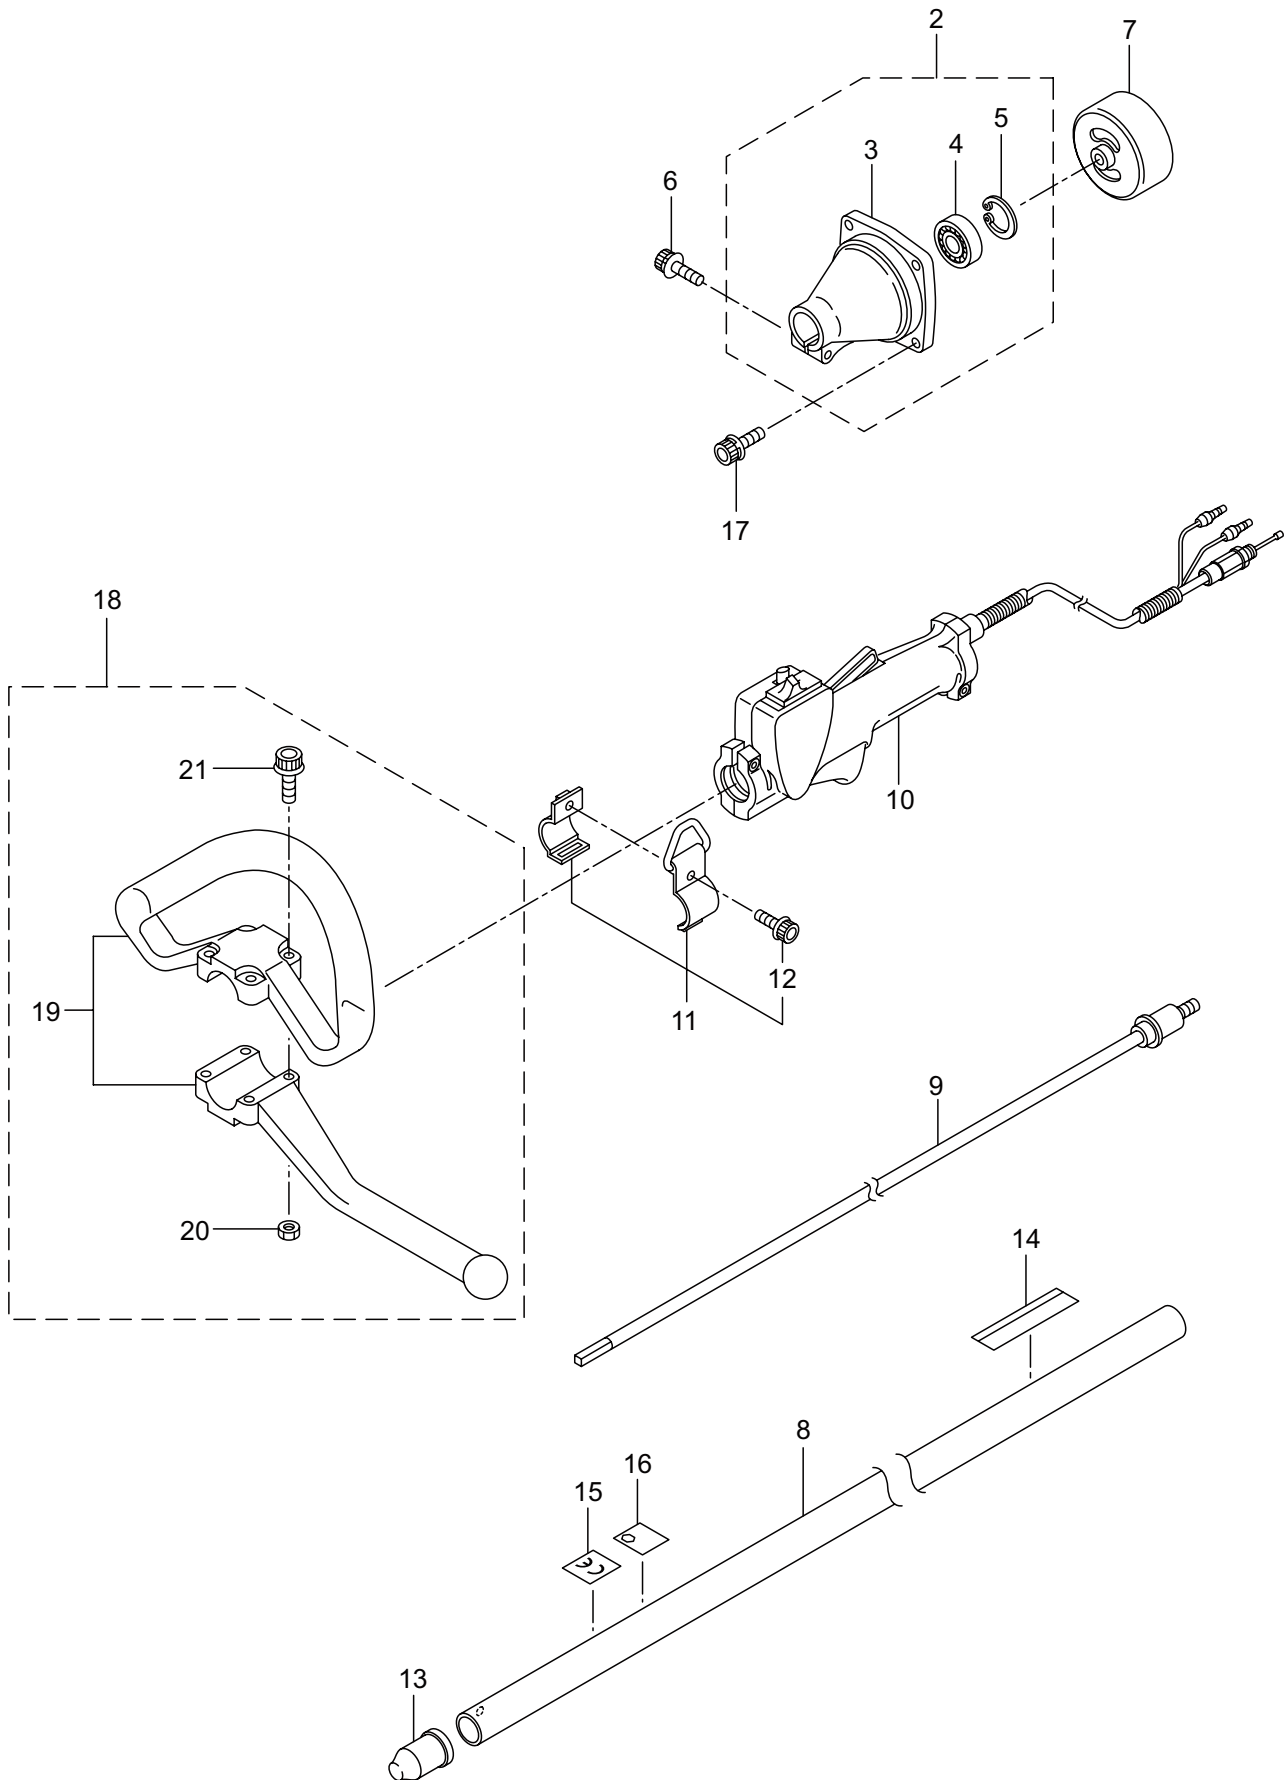

PARTS LIST

AHT2630D

CONTENTS

1. MAIN BODY	1 ~ 2
2. GEARCASE	3 ~ 6
3. ENGINE	7 ~ 10
4. CARBURETOR, FUEL TANK	11 ~ 12
5. ACCESSORIES	13 ~ 14

2016. 12.

MARUYAMA

P/N 524180-2

1. AHT2630D
MAIN BODY

Ref. No.	Part No.	Part Name	Q'ty	Remarks
1-1	364567	AHT2630D	1	
1-2	219602	Clutch Case Ass'y	1	Incl.3-5
1-3	219465	Clutch Case	1	
1-4	016405	Bearing	1	#6200ZZ
1-5	013825	Snap Ring	1	#30
1-6	261246	Cap Screw	1	M5x25
1-7	229091	Clutch Drum	1	
1-8	224124	Driveshaft Tube	1	
1-9	224094	Driveshaft Ass'y	1	
1-10	235078	Throttle Trigger	1	
1-11	215533	Hanging Bracket Ass'y	1	Incl.12
1-12	261762	Cap Screw	1	M5x14
1-13	215350	Cap	1	
1-14	238134	Label	1	AHT2630D
1-15	237626	Label	1	CE
1-16	231468	Label	1	108dBA
1-17	261250	Cap Screw	4	M5x20
1-18	231955	Loop Handle Ass'y	1	Incl.19-21
1-19	225699	Loop Handle	1	
1-20	081027	Nut	4	M5
1-21	215608	Cap Screw	4	M5x30x16

2. AHT2630D
GEARCASE

Ref. No.	Part No.	Part Name	Q'ty	Remarks
2-46	407337	Knob	1	
2-47	407338	Washer	2	
2-48	407339	Spring	1	
2-49	631770	Screw	1	M6x12
2-50	631749	Spring Washer	1	M6
2-51	582436	Washer	1	M6
2-52	407340	Plate	1	
2-53	407341	Bolt	1	M6x25
2-54	407342	Lever	1	
2-55	407343	Bush	1	
2-56	407344	Spring	1	
2-57	646471	Washer	1	
2-58	407345	Bolt	1	M5x8
2-59	407347	Plate	1	
2-60	407348	Washer, Wave	2	
2-61	407349	Label	1	