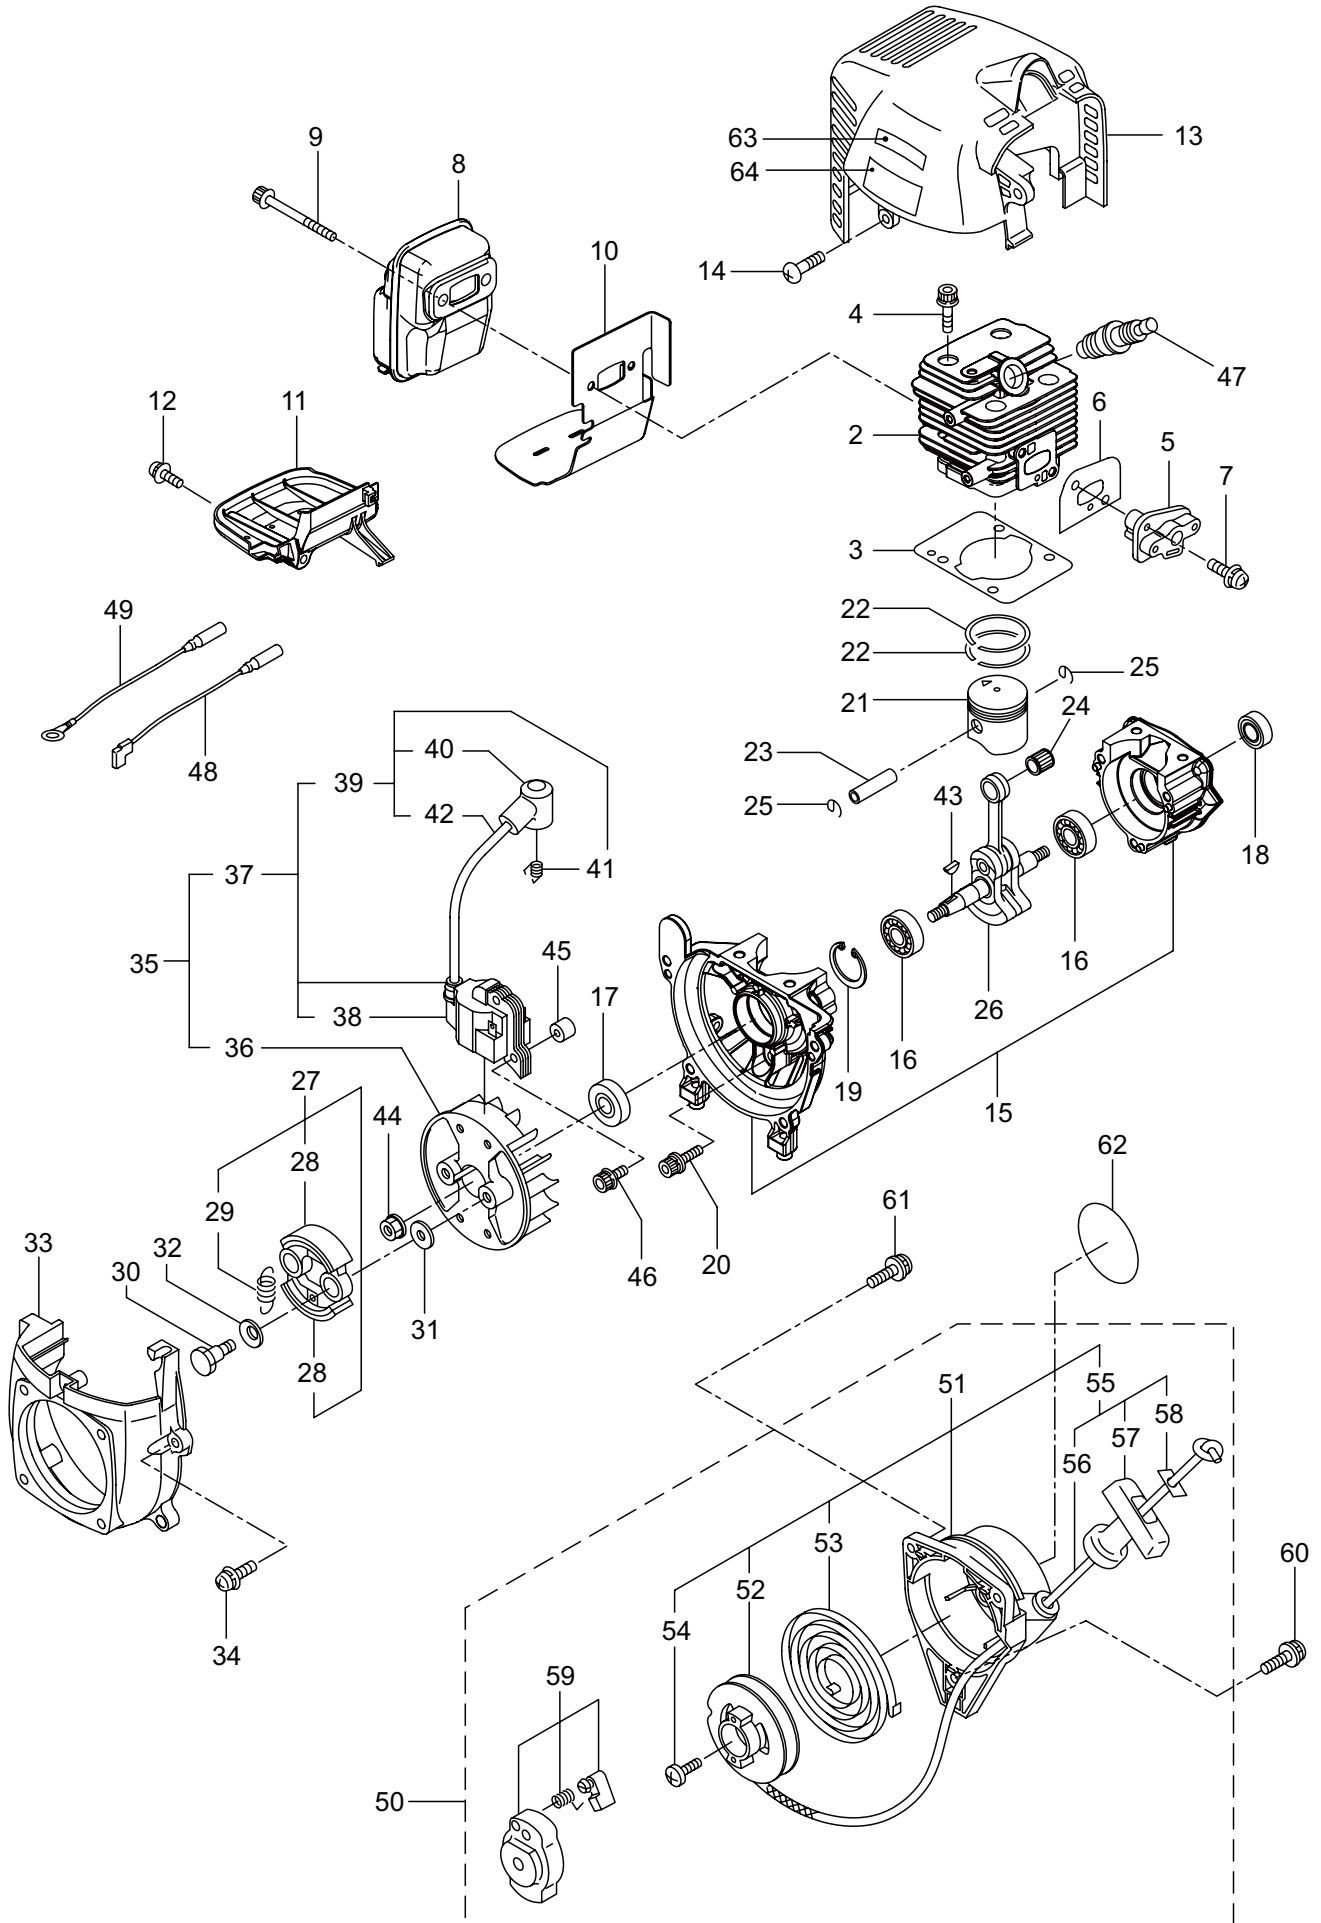

3. AHT2630D ENGINE

Ref. No.	Part No.	Part Name	Q'ty	Remarks
3-1	859839	Engine	1	EE262/01
3-2	273153	Cylinder	1	
3-3	282330	Gasket	1	
3-4	261250	Cap Screw	4	M5x20
3-5	282579	Insulator	1	
3-6	267049	Gasket	1	
3-7	269826	Screw	2	M5x25
3-8	276315	Muffler Ass'y	1	
3-9	266402	Cap Screw	2	M5x55
3-10	273147	Gasket	1	
3-11	273618	Under Cover	1	
3-12	269827	Screw	1	M5x16
3-13	276319	Top Cover	1	
3-14	280144	Tapping Screw	1	
3-15	273673	Crankcase	1	
3-16	280488	Bearing	2	PPL 6001
3-17	261492	Oil Seal	1	ISCD12287
3-18	261386	Oil Seal	1	ISCD12227
3-19	055185	Snap Ring	1	#28
3-20	261612	Cap Screw	3	M5x30
3-21	273155	Piston	1	
3-22	261496	Piston Ring	2	(2)Required
3-23	261497	Piston Pin	1	
3-24	261037	Bearing,Needle	1	KBK8x11x11.8x1
3-25	261576	Clip,Piston	2	
3-26	282323	Crankshaft/Conn.Rod Ass'y	1	
3-27	269168	Clutch Ass'y	1	Incl.28,29
3-28	269169	Clutch Shoe	2	(2)required
3-29	269173	Spring, Clutch	1	
3-30	269647	Clutch Bolt	2	
3-31	269175	Washer	2	6.1x15x1.6
3-32	261777	Wave Washer	2	
3-33	283386	Fan Cover	1	
3-34	269831	Screw	4	M5x20
3-35	282692	Magneto Ass'y	1	Incl.36-42
3-36	261356	Rotor/Fan	1	
3-37	282693	Ignition Coil Ass'y	1	Incl.38-42
3-38	267401	Coil	1	
3-39	282694	Spark Plug Wire Ass'y	1	Incl.40-42
3-40	261074	Plug Boot	1	
3-41	261075	Connector	1	
3-42	282695	Spark Plug Wire	1	
3-43	261076	Woodruff Key	1	3x10
3-44	261417	Nut,Rotor	1	M8
3-45	280381	Spacer	2