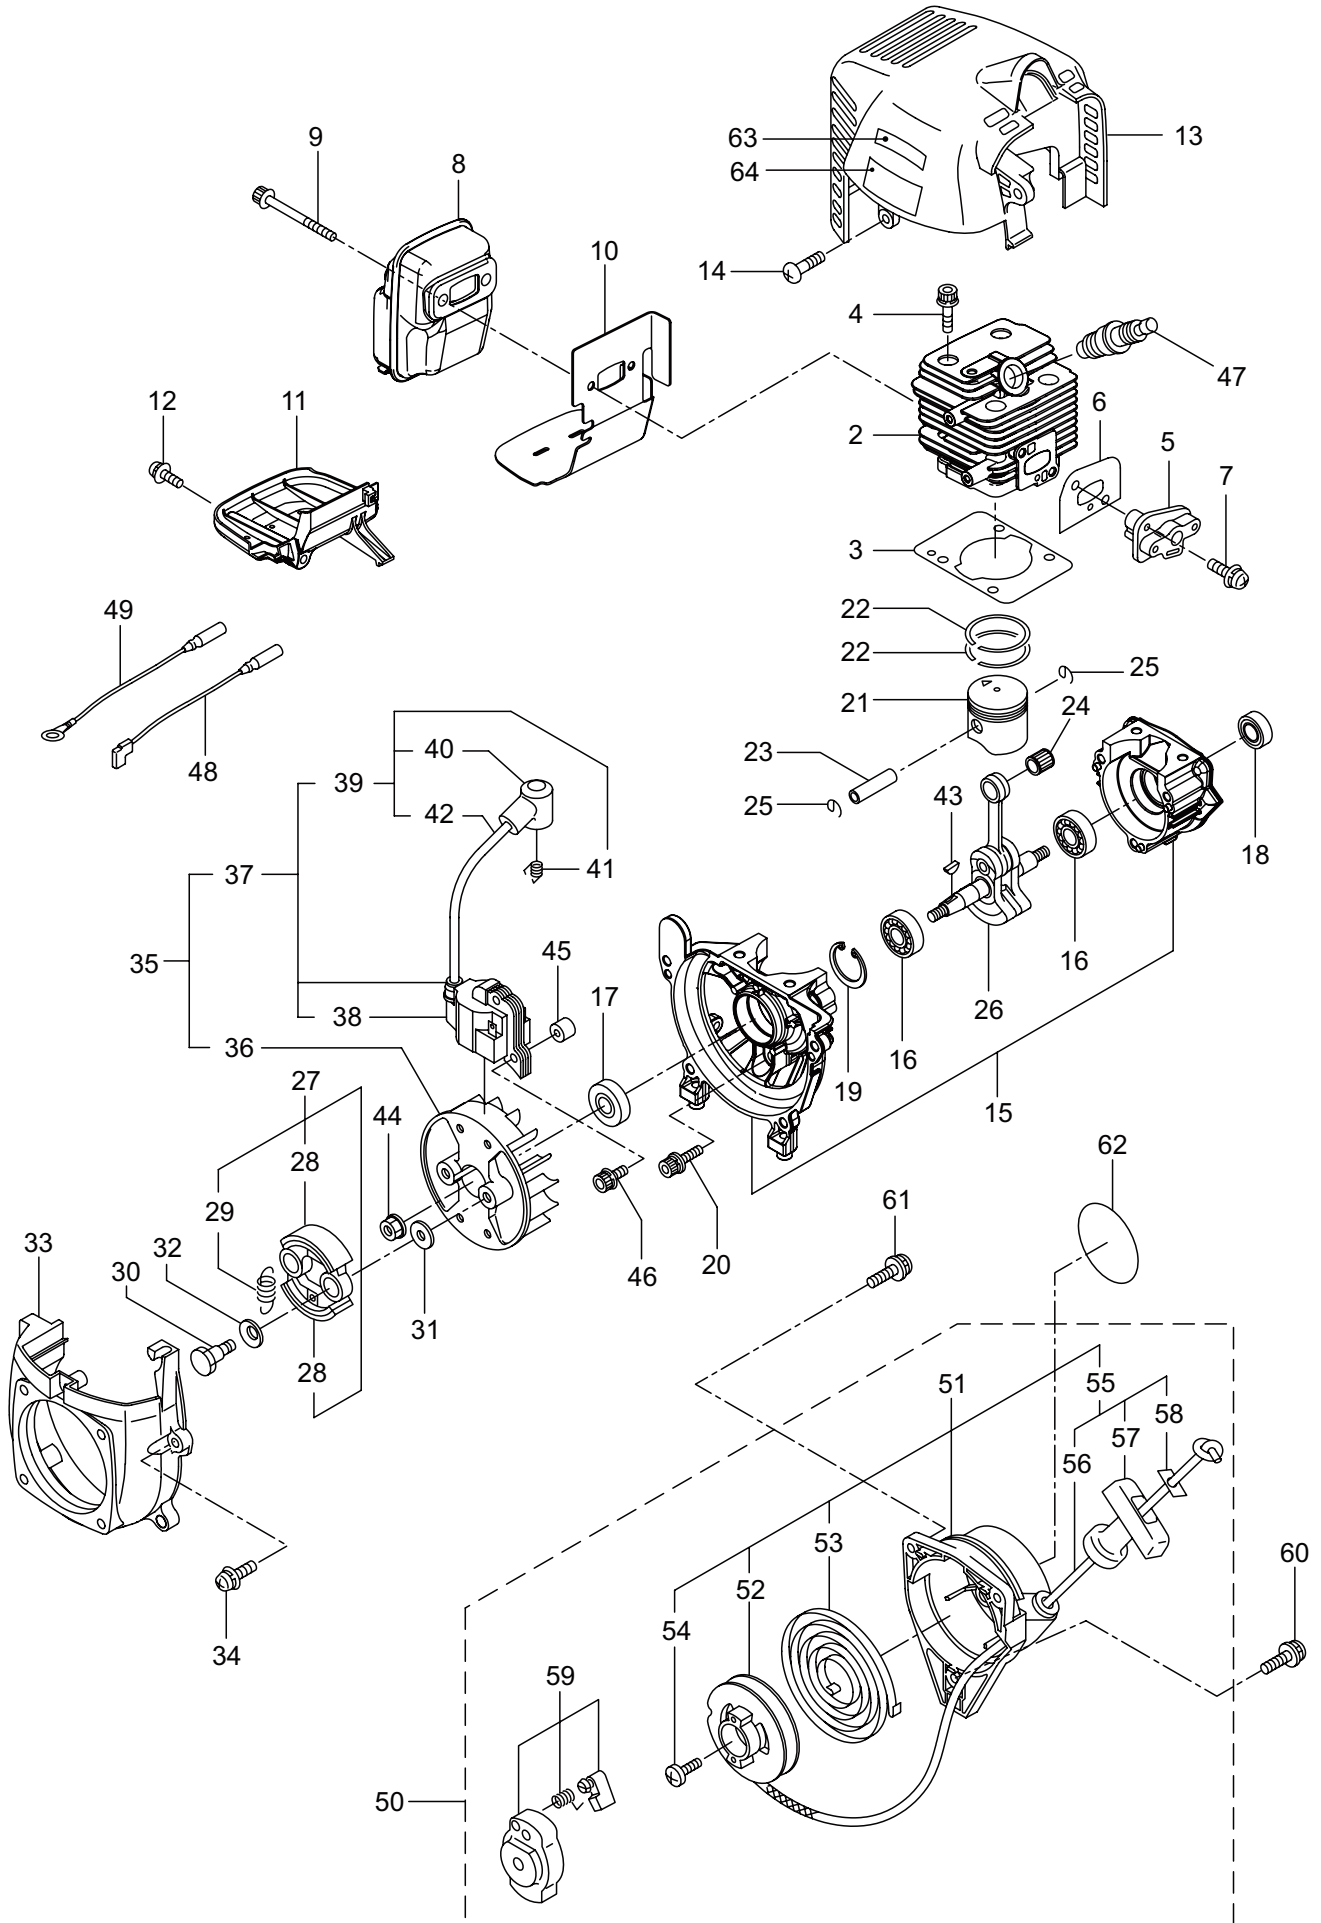

2. AHT2630D
GEARCASE

Ref. No.	Part No.	Part Name	Q'ty	Remarks
2-46	407337	Knob	1	
2-47	407338	Washer	2	
2-48	407339	Spring	1	
2-49	631770	Screw	1	M6x12
2-50	631749	Spring Washer	1	M6
2-51	582436	Washer	1	M6
2-52	407340	Plate	1	
2-53	407341	Bolt	1	M6x25
2-54	407342	Lever	1	
2-55	407343	Bush	1	
2-56	407344	Spring	1	
2-57	646471	Washer	1	
2-58	407345	Bolt	1	M5x8
2-59	407347	Plate	1	
2-60	407348	Washer, Wave	2	
2-61	407349	Label	1	

3. AHT2630D ENGINE

Ref. No.	Part No.	Part Name	Q'ty	Remarks
3-46	261256	Cap Screw	2	M4x25
3-47	288264	Spark Plug	1	BPMR8Y
3-48	267492	Lead	1	130L
3-49	282880	Wire, Lead	1	
3-50	288684	Recoil Starter Ass'y	1	Incl.51-59
3-51	288685	Starter Ass'y	1	Incl.52-58
3-52	288967	Reel	1	
3-53	288968	Spiral Spring	1	
3-54	262922	Screw	1	
3-55	288969	Starter Rope Ass'y	1	Incl.56-58
3-56	288970	Starter Rope	1	
3-57	261725	Starter Grip	1	
3-58	283511	Rope Stopper	1	
3-59	288971	Starter Pawl Ass'y	1	
3-60	269833	Screw	1	M4x16
3-61	280489	Screw	2	M4x20
3-62	276312	Label	1	
3-63	284587	Label	1	
3-64	286122	Label	1	MARUYAMA