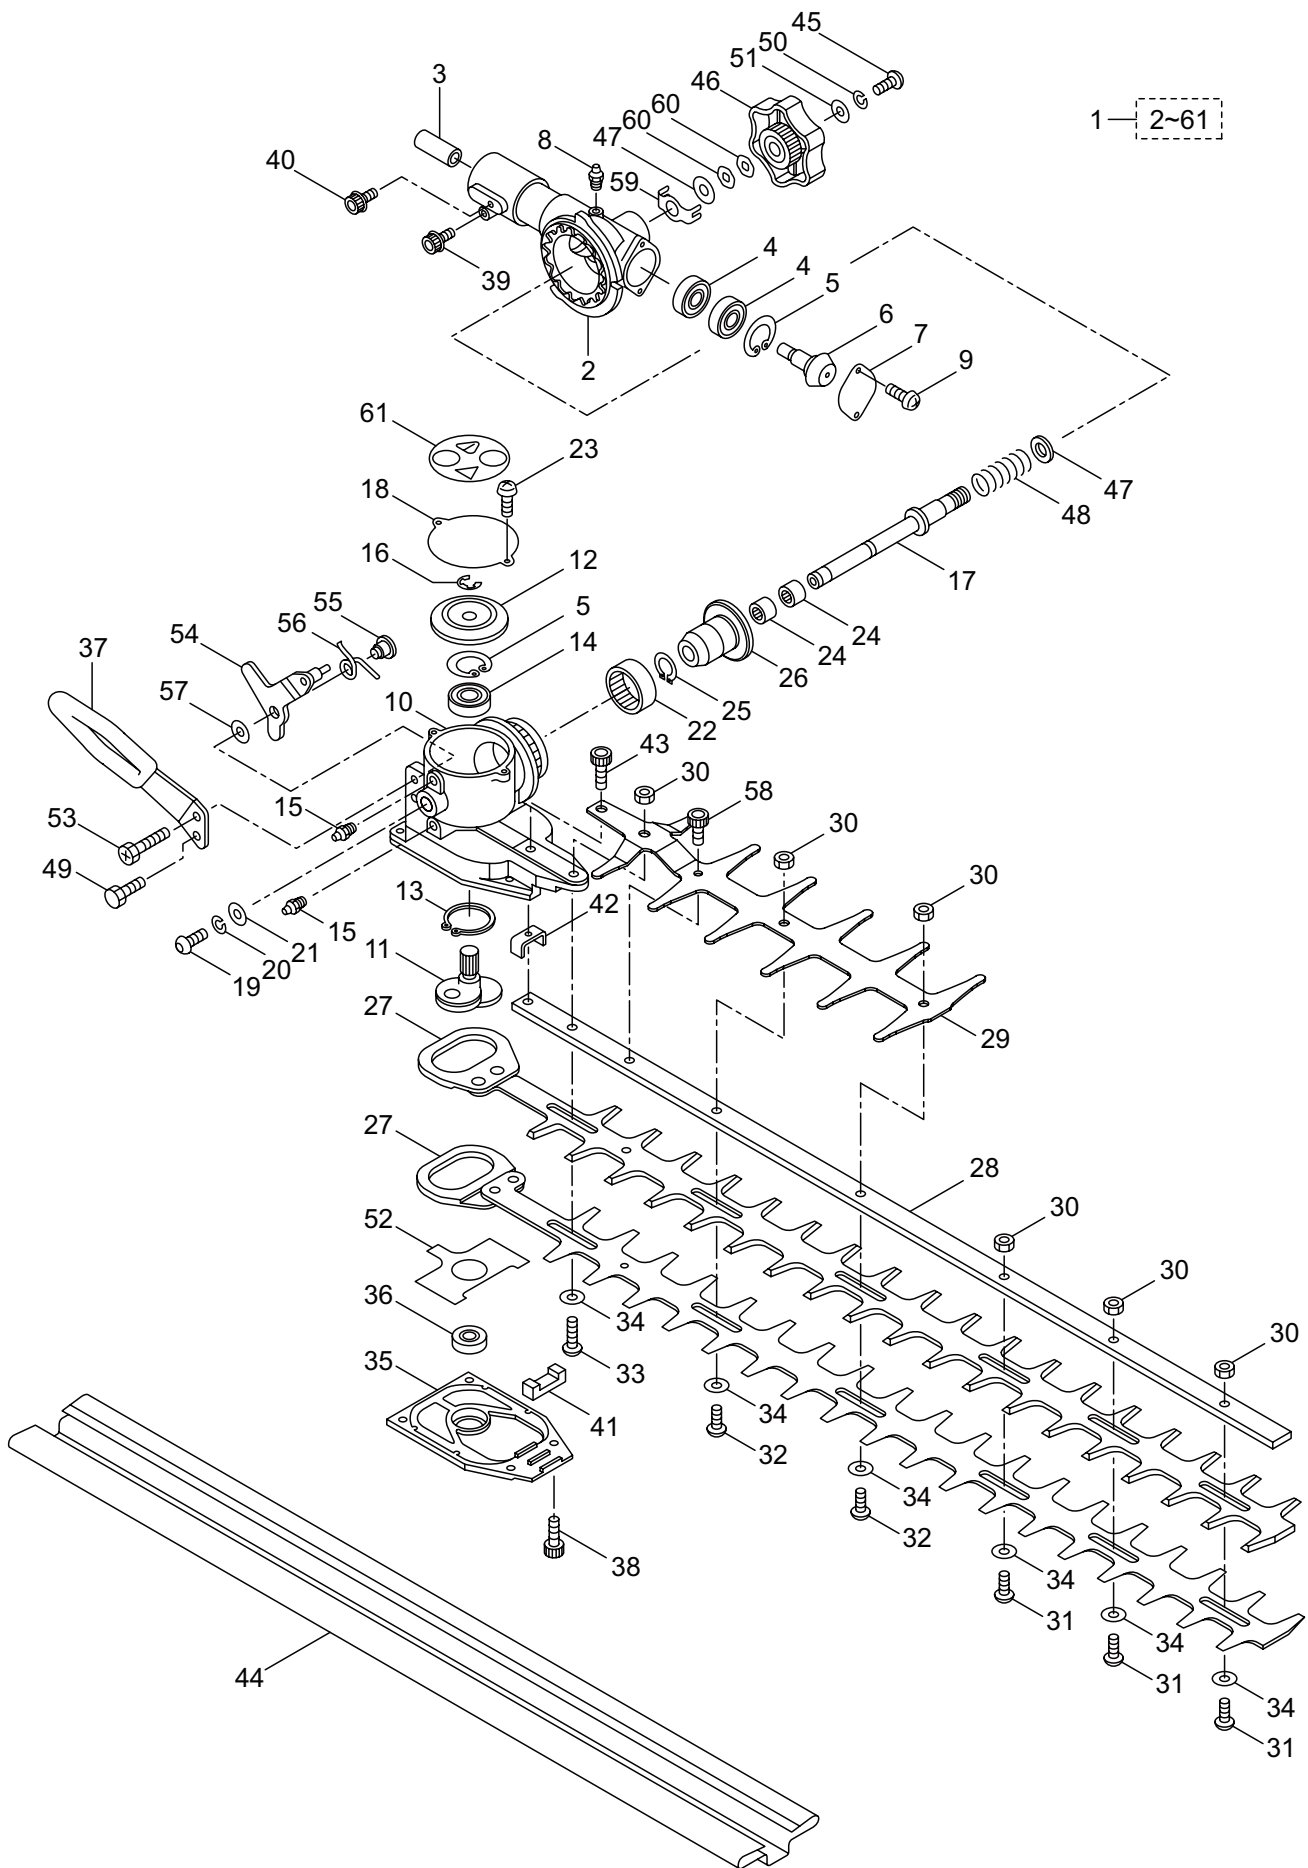

2. AHT2630D
GEARCASE

Ref. No.	Part No.	Part Name	Q'ty	Remarks
2-1	237090	Trimmer Ass'y	1	Incl.2-61
2-2	407312	Joint Case	1	
2-3	631779	Joint	1	
2-4	407313	Bearing	2	
2-5	631757	Snap Ring	2	RTW26
2-6	407314	Bevel Gear	1	
2-7	407315	Cover	1	
2-8	580766	Grease Nipple	1	M6
2-9	631753	Screw	2	M4x8
2-10	407316	Gearcase	1	
2-11	407317	Crankshaft	1	
2-12	407318	Bevel Gear	1	
2-13	631759	Snap Ring	1	STW28
2-14	582443	Bearing	1	#6000 2RS
2-15	580766	Grease Nipple	2	M6
2-16	631755	Snap Ring	1	ETW6
2-17	407319	Shaft	1	
2-18	407320	Cover	1	
2-19	407321	Screw	1	M6x16
2-20	631749	Spring Washer	1	M6
2-21	582436	Washer	1	M6
2-22	407322	Bearing	1	
2-23	631753	Screw	2	M4x8
2-24	407323	Bearing	2	
2-25	407324	Snap Ring	1	
2-26	407325	Bevel Gear	1	
2-27	407326	Blade	2	
2-28	407327	Guide Plate	1	
2-29	237226	Blade Guard	1	
2-30	580764	U-Nut	6	M6
2-31	631765	Screw	3	L17
2-32	631764	Screw	2	L19
2-33	407328	Screw	1	L26
2-34	991913	Washer	6	
2-35	407329	Low Case	1	
2-36	631771	Bearing	1	#608 2RS
2-37	407330	Handle	1	
2-38	407331	Bolt	4	M5x14
2-39	631778	Cap Screw	1	M5x25
2-40	631777	Cap Screw	1	M5x12
2-41	407332	Felt	1	
2-42	407333	Plate	1	
2-43	407334	Bolt	1	M5x16
2-44	407335	Cover of Blade	1	
2-45	407336	Screw	1	M6x12