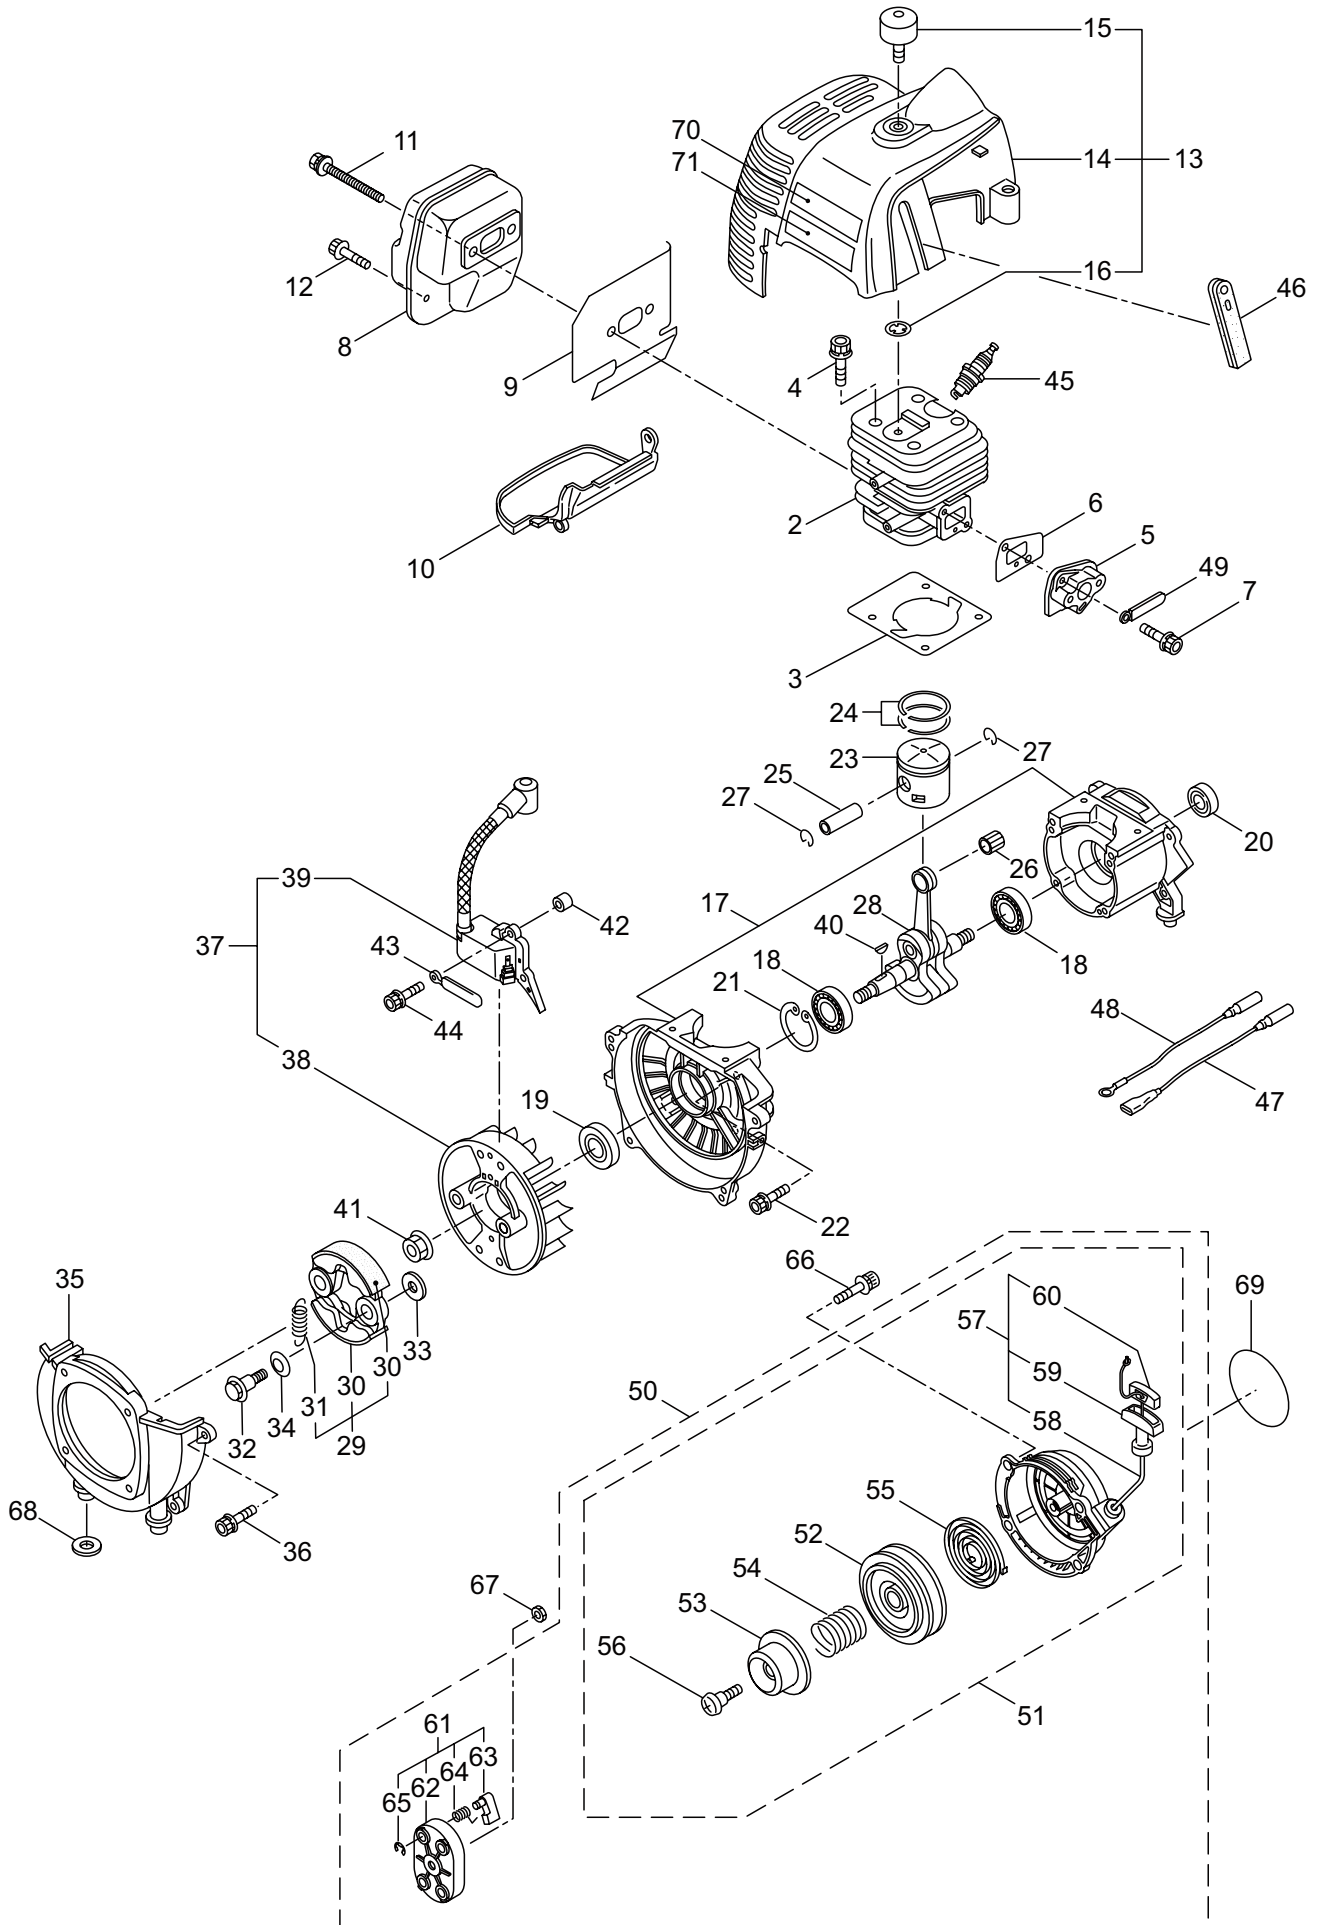

3. MC4321BK ENGINE

Ref. No.	Part No.	Part Name	Q'ty	Remarks
3-1	858933	Engine	1	CE420/06
3-2	279099	Cylinder	1	New gasket required
3-3	279101	Gasket	1	
3-4	261246	Cap Screw	4	M5x25
3-5	285778	Insulator	1	New gasket required
3-6	285779	Gasket	1	
3-7	265924	Cap Screw	2	M5x25
3-8	288334	Muffler Comp	1	
3-9	285783	Gasket	1	
3-10	285784	Under Cover	1	
3-11	266713	Cap Screw	2	M5x60
3-12	283315	Screw	1	M5x12W-12
3-13	286891	Top Cover Ass'y	1	Incl.14-16
3-14	285786	Top Cover	1	
3-15	285843	Knob	1	
3-16	286362	Washer	1	M6
3-17	288200	Crankcase	1	
3-18	262658	Bearing	2	#6202C3
3-19	262660	Oil Seal	1	TC15357
3-20	262565	Oil Seal	1	ISCD15257
3-21	012380	Snap Ring	1	#35
3-22	261612	Cap Screw	4	M5x30
3-23	285795	Piston	1	
3-24	262476	Piston Ring	2	(2)Required
3-25	262749	Piston Pin	1	
3-26	262659	Bearing,Needle	1	KTV111414EG01B2
3-27	262479	Clip,Piston Pin	2	
3-28	285797	Crankshaft/Conn.Rod Ass'y	1	
3-29	282743	Clutch Ass'y	1	Incl.30,31
3-30	282624	Clutch Shoe	2	(2)required
3-31	263617	Spring,Clutch	1	2.3-44.8L
3-32	283671	Cap Screw	2	M8x1.25
3-33	262683	Washer	2	8x22xt1.2
3-34	262682	Wave Washer	2	
3-35	282285	Fan Cover	1	
3-36	261250	Cap Screw	4	M5x20
3-37	287597	Magneto Ass'y	1	Incl.38,39
3-38	286207	Rotor/Fan	1	
3-39	287598	Ignition Coil Ass'y	1	
3-40	261076	Woodruff Key	1	3x10
3-41	262731	Nut,Rotor	1	M10
3-42	280381	Spacer	2	
3-43	287714	Clamp	1	
3-44	261256	Cap Screw	2	M4x25
3-45	262483	Spark Plug	1	NGK BPMR6Y