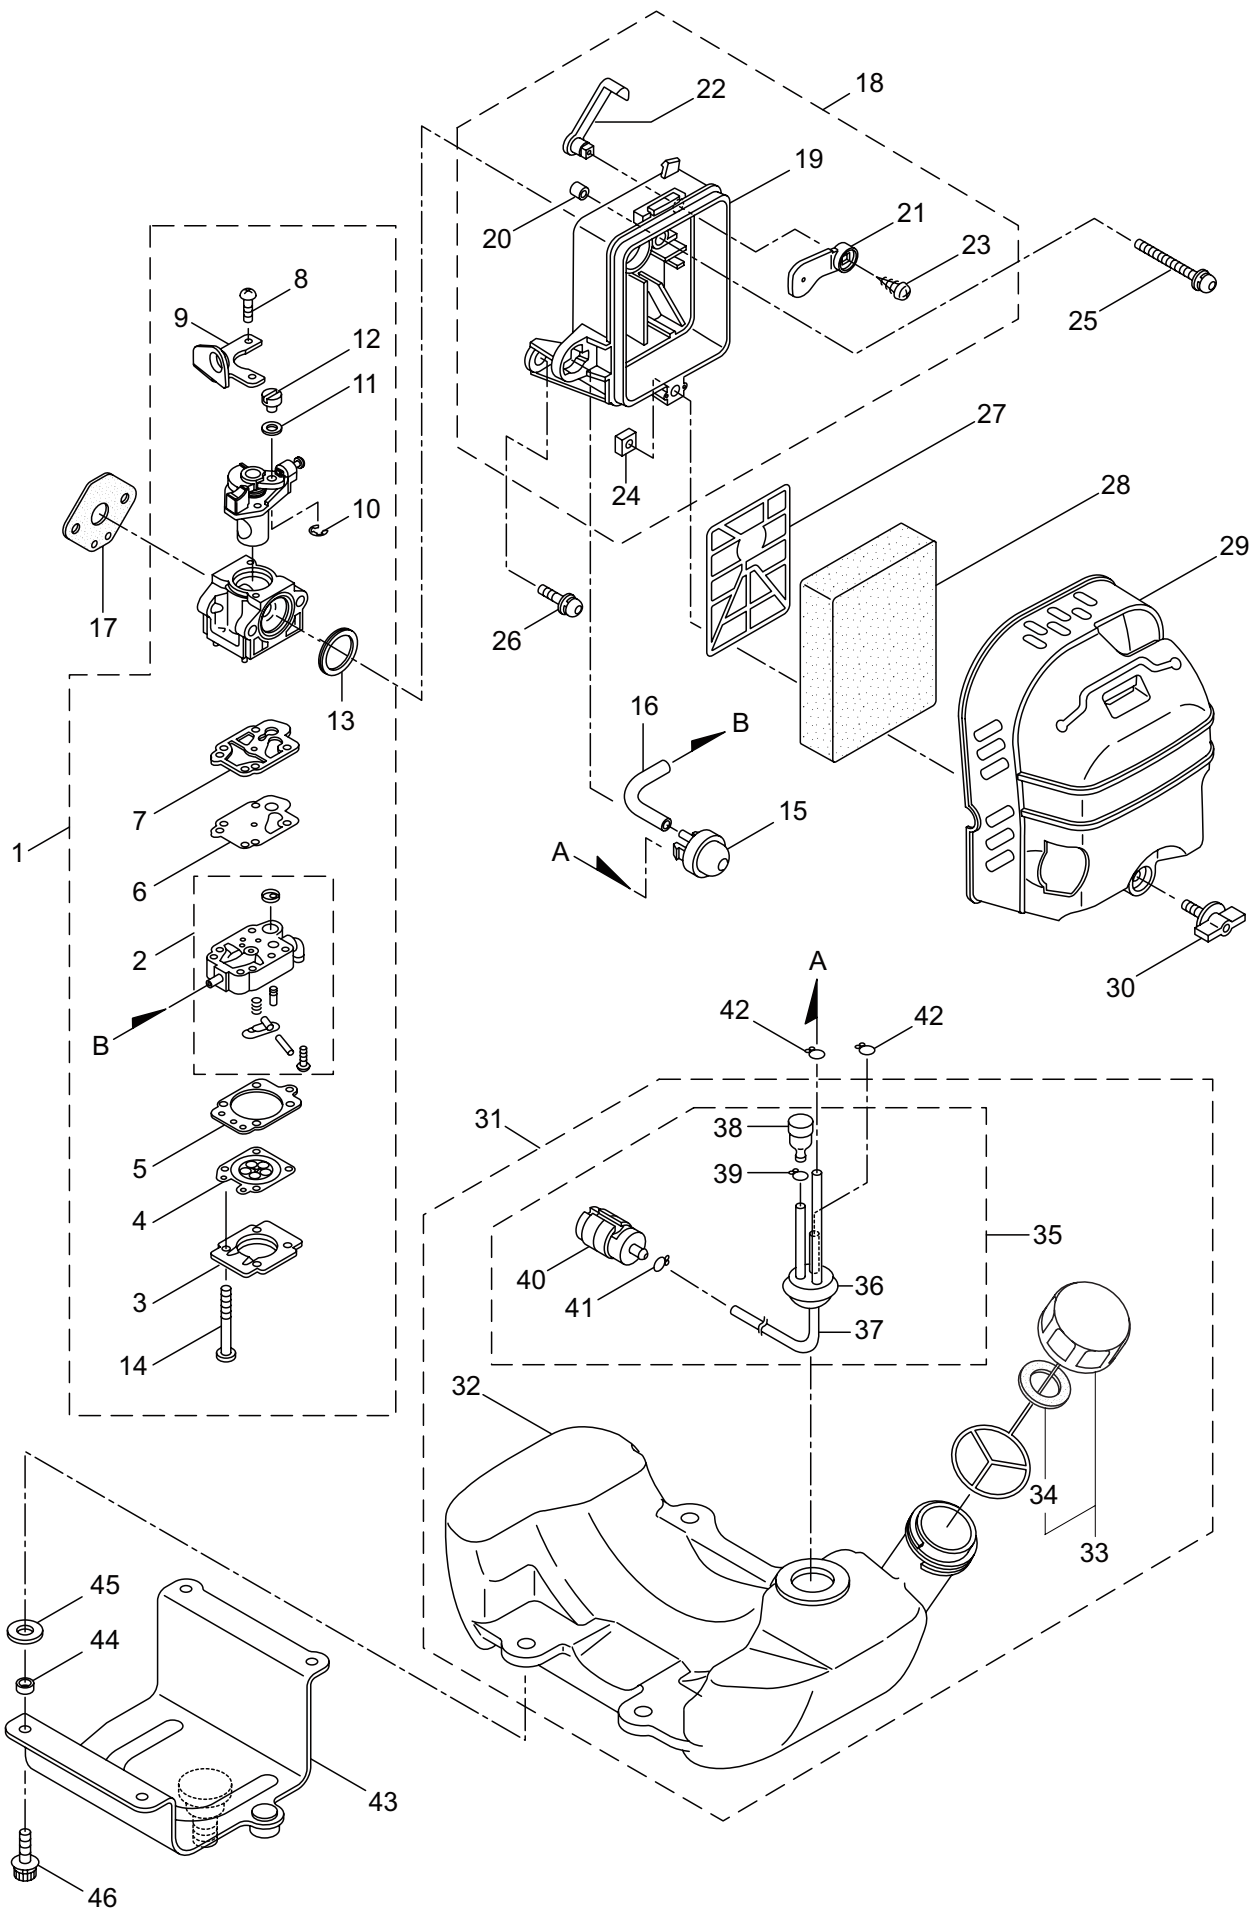

4. MC4321BK
CARBURETOR, FUEL TANK

Ref. No.	Part No.	Part Name	Q'ty	Remarks
4-1	288364	Carburetor Ass'y	1	Incl.2-14 New Gasket required
4-2	283124	Pump Body	1	
4-3	263726	Cover Plate	1	
4-4	283905	Diaphragm, Meterring	1	
4-5	263727	Gasket	1	
4-6	262994	Diaphragm,Fuel Pump	1	
4-7	282576	Gasket	1	
4-8	261875	Screw	2	
4-9	264677	Bracket	1	
4-10	261876	E-Ring	1	
4-11	264678	Washer	1	
4-12	261658	Swivel	1	
4-13	261657	Packing	1	
4-14	263737	Screw	4	
4-15	282299	Pump	1	
4-16	282512	Fuel Pipe	1	
4-17	282301	Gasket	1	
4-18	282302	Case Ass'y	1	Incl.19-24
4-19	282303	Case Body	1	
4-20	282484	Sleeve	3	
4-21	282304	Valve	1	
4-22	282305	Lever	1	
4-23	269032	Screw	1	
4-24	269423	Nut	1	
4-25	261814	Cap Screw	2	M5x50
4-26	264807	Cap Screw	1	M5x16
4-27	282481	Plate	1	
4-28	282306	Element	1	
4-29	285814	Cleaner Cover	1	
4-30	281438	Knob	1	
4-31	286893	Fuel Tank Ass'y	1	Incl.32-41
4-32	286067	Fuel Tank	1	
4-33	275306	Fuel Tank Cap Ass'y	1	Incl.34
4-34	274875	Gasket	1	
4-35	286794	Fuel Pipe Pick-up Ass'y	1	Incl.36-41
4-36	268065	Grommet	1	
4-37	262649	Fuel Pipe	1	
4-38	261590	Breather	1	
4-39	261117	Clip	1	
4-40	267328	Fuel Filter Ass'y	1	
4-41	261117	Clip	1	
4-42	261117	Clip	2	
4-43	287270	Bracket	1	
4-44	288592	Sleeve	4	
4-45	285735	Packing	4	
4-46	261250	Cap Screw	4	M5x20