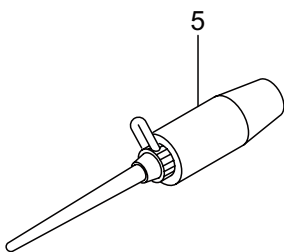

5. MC4321BK
ACCESSORIES

Ref. No.	Part No.	Part Name	Q'ty	Remarks
5-1	210418	Box Spanner	1	13x19x(+)
5-2	219431	Wrench	1	3mm
5-3	219432	Wrench	1	4mm
5-4	219433	Wrench	1	5mm
5-5	211337	Grease Tube	1	
5-6	220548	Band	3	
5-7	237661	Instruction Manual	1	GB/IT/FR
5-8	237662	Instruction Manual	1	ES/PT/DE
5-9	237663	Instruction Manual	1	GR/PL/RO
5-10	238195	Instruction Manual	1	NL/HR
5-11	524031	Parts List	1	MC4321BK
5-12	054756	Double-ended Wrench	1	10x13