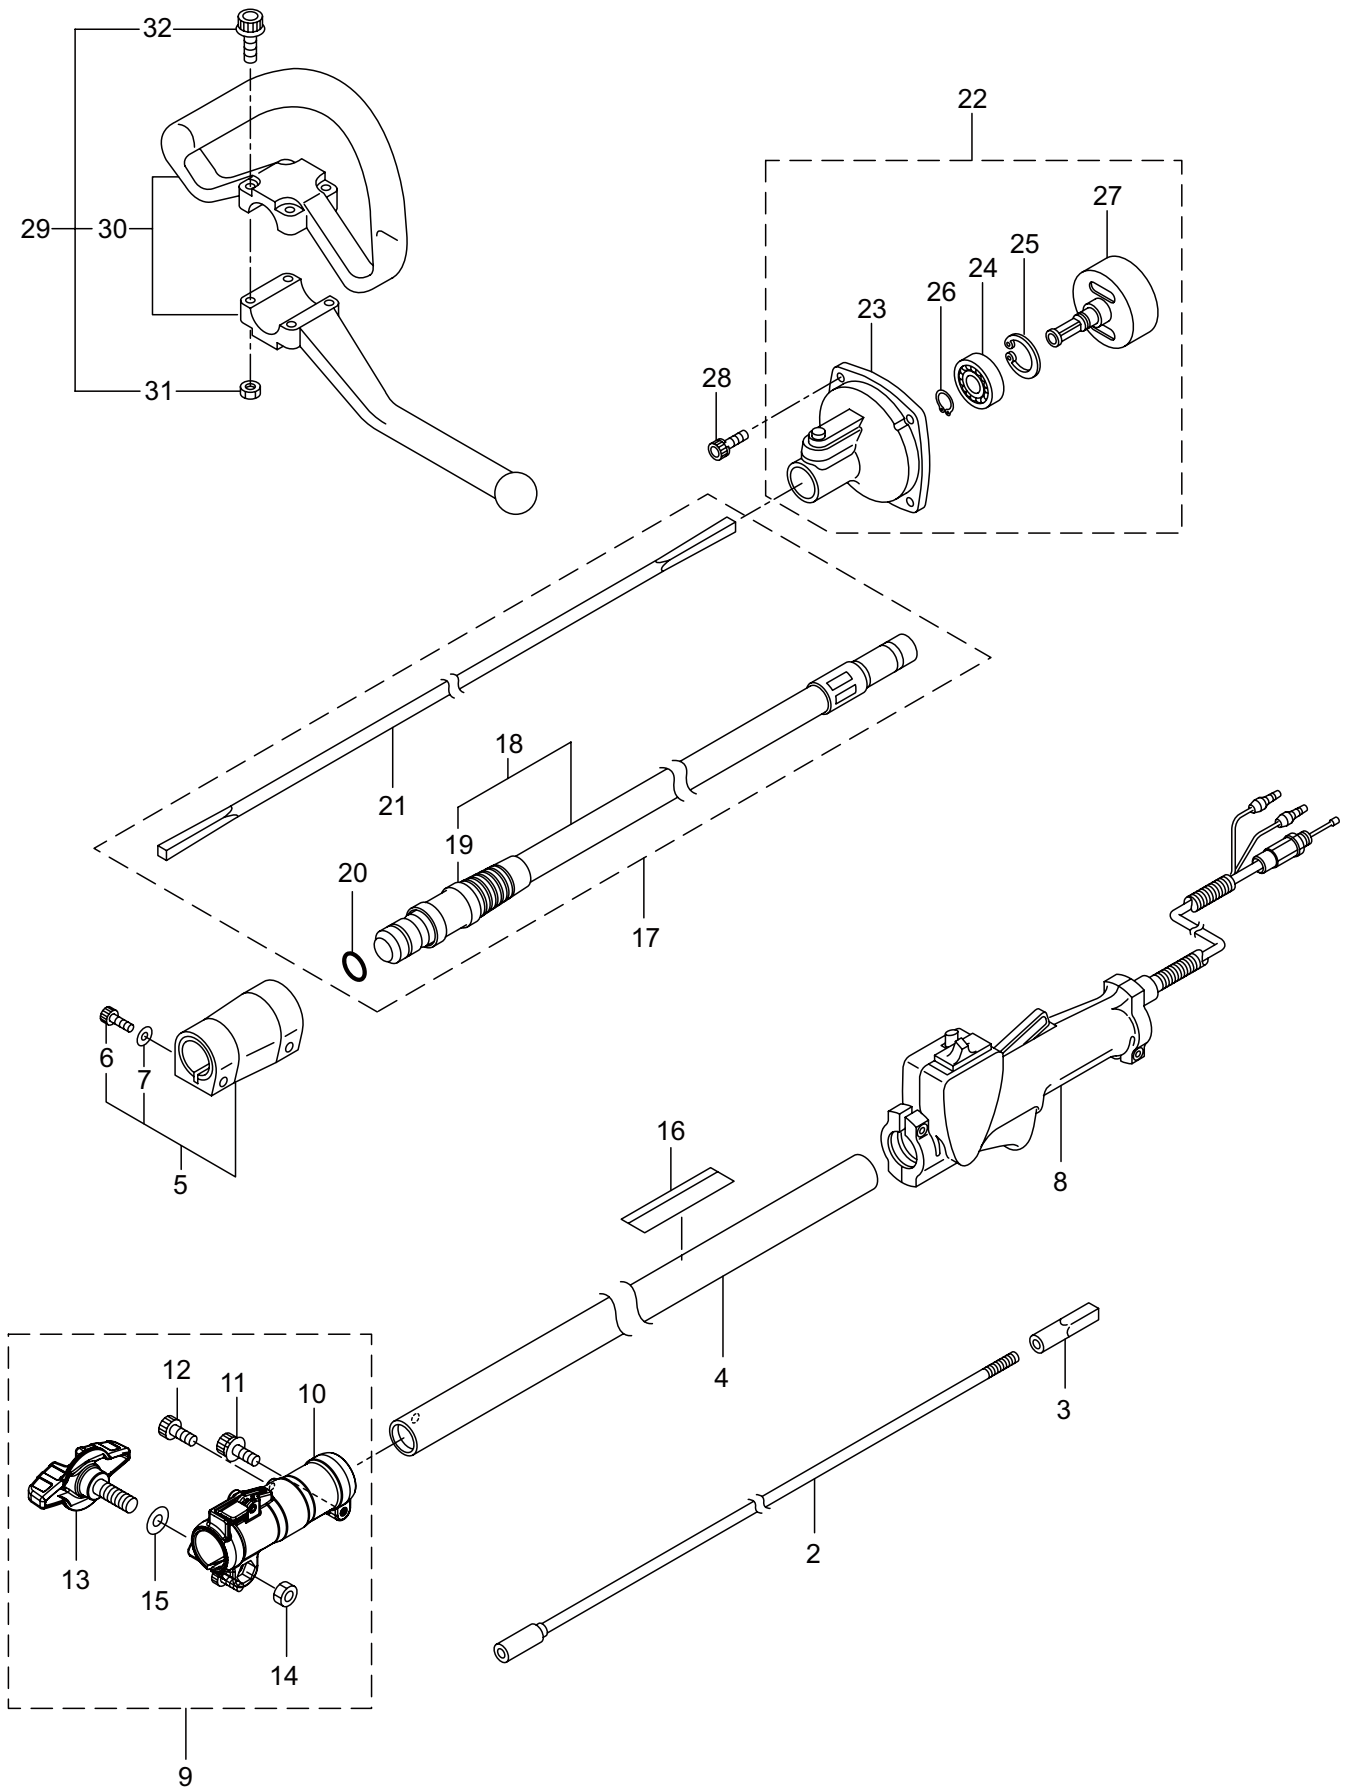

PARTS LIST

MC4321BK

CONTENTS

1. MAIN BODY	1 ~ 2
2. SUPPORT FRAME	3 ~ 4
3. ENGINE	5 ~ 8
4. CARBURETOR, FUEL TANK	9 ~ 10
5. ACCESSORIES	11 ~ 12

2018. 01.

MARUYAMA

P/N 524031-4

1. MC4321BK
MAIN BODY

Ref. No.	Part No.	Part Name	Q'ty	Remarks
1-1	364508	MC4321BK	1	
1-2	237321	Driveshaft Ass'y	1	
1-3	216924	Adapter	1	
1-4	237322	Driveshaft Tube	1	
1-5	214365	Joint Pipe Ass'y	1	Incl.6,7
1-6	087786	Cap Screw	2	M5x25
1-7	012487	Washer	1	M5
1-8	237656	Throttle Trigger	1	
1-9	237165	Joint Pipe Ass'y	1	Incl.10-15
1-10	237166	Joint Pipe	1	
1-11	261246	Cap Screw	1	M5x25
1-12	283139	Bolt	1	M5x12
1-13	236962	Knob	1	M8x26
1-14	126990	Nut	1	M8
1-15	550131	Washer	1	M8
1-16	237657	Label	1	MC4321BK
1-17	223700	Outer Ass'y	1	Incl.18-21
1-18	223701	Outer	1	Incl.10
1-19	215885	Cover	1	
1-20	011338	O-Ring	1	P18
1-21	223690	Inner Shaft	1	
1-22	222416	Clutch Case Ass'y	1	Incl.23-27
1-23	222085	Clutch Case	1	
1-24	222442	Bearing	1	#6202 2RS
1-25	012380	Snap Ring	1	#35
1-26	550118	Snap Ring	1	WR15
1-27	220336	Clutch Drum	1	
1-28	219113	Cap Screw	4	M6x20
1-29	231955	Loop Handle Ass'y	1	Incl.30-32
1-30	225699	Loop Handle	1	
1-31	081027	Nut	4	M5
1-32	215608	Cap Screw	4	M5x30x16

2. MC4321BK
SUPPORT FRAME

Ref. No.	Part No.	Part Name	Q'ty	Remarks
2-1	084020	Nut	1	M12
2-2	224730	Support Frame	1	
2-3	232316	Turn Bracket Ass'y	1	
2-4	211644	Bearing Case	1	
2-5	220619	Bearing	1	#6001UU
2-6	092578	Bolt	3	M5x10
2-7	231946	Spring	3	
2-8	231947	Spring Holder	3	
2-9	228250	Bolt	3	M5x12
2-10	231948	Washer	3	5.2x16xt1
2-11	215230	Nut	3	M5
2-12	271144	Screw	3	
2-13	223704	Cap Screw	1	M6x12
2-14	219959	Nut	1	M6
2-15	226490	Pad	1	
2-16	215230	Nut	4	M5