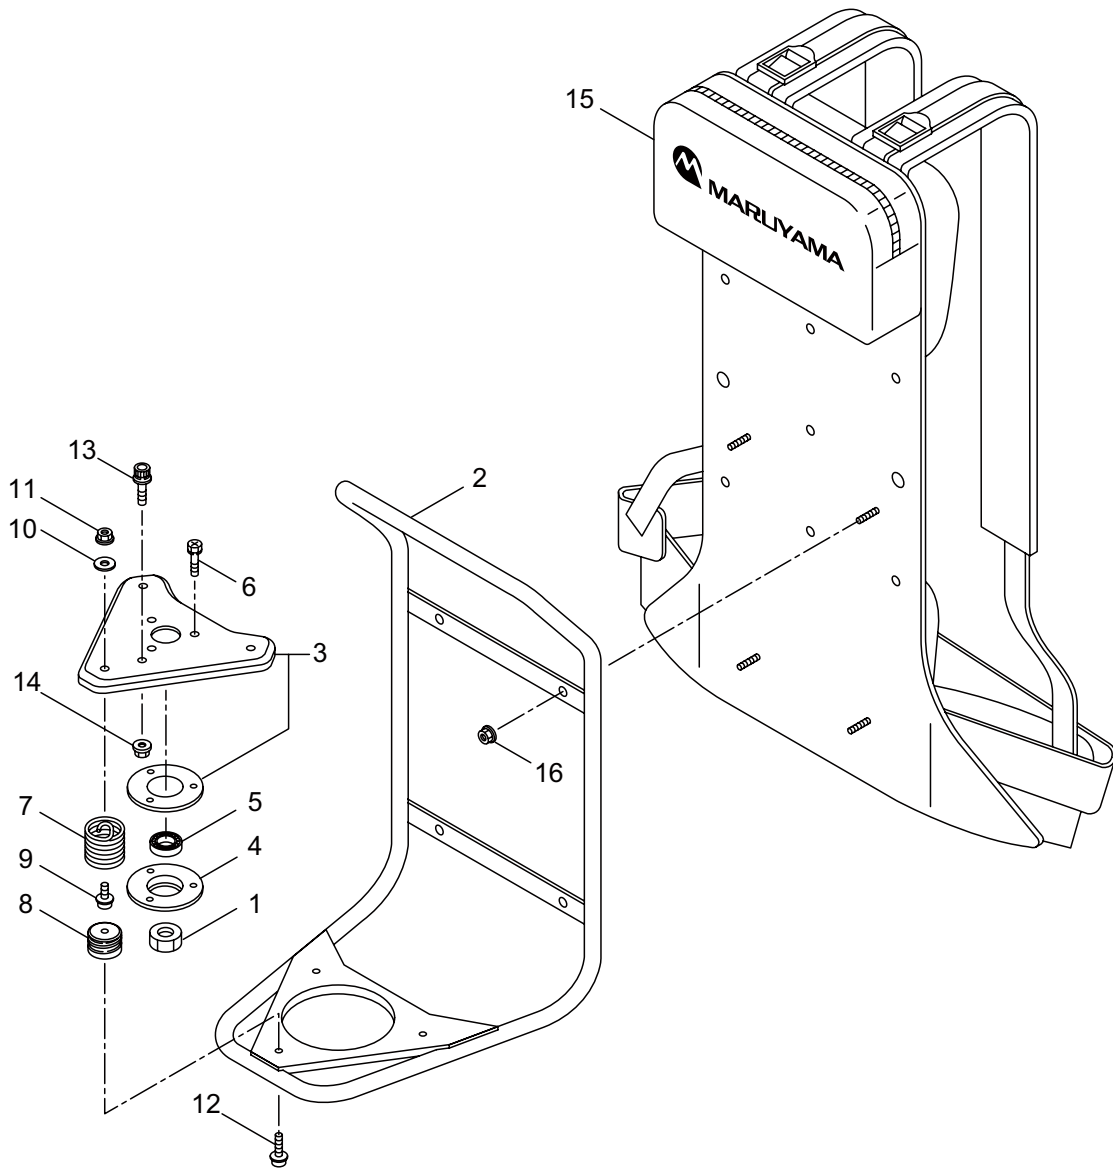

PARTS LIST

MC4321BK

CONTENTS

1. MAIN BODY	1 ~ 2
2. SUPPORT FRAME	3 ~ 4
3. ENGINE	5 ~ 8
4. CARBURETOR, FUEL TANK	9 ~ 10
5. ACCESSORIES	11 ~ 12

2018. 01.

MARUYAMA

P/N 524031-4

1. MC4321BK
MAIN BODY

Ref. No.	Part No.	Part Name	Q'ty	Remarks
1-1	364508	MC4321BK	1	
1-2	237321	Driveshaft Ass'y	1	
1-3	216924	Adapter	1	
1-4	237322	Driveshaft Tube	1	
1-5	214365	Joint Pipe Ass'y	1	Incl.6,7
1-6	087786	Cap Screw	2	M5x25
1-7	012487	Washer	1	M5
1-8	237656	Throttle Trigger	1	
1-9	237165	Joint Pipe Ass'y	1	Incl.10-15
1-10	237166	Joint Pipe	1	
1-11	261246	Cap Screw	1	M5x25
1-12	283139	Bolt	1	M5x12
1-13	236962	Knob	1	M8x26
1-14	126990	Nut	1	M8
1-15	550131	Washer	1	M8
1-16	237657	Label	1	MC4321BK
1-17	223700	Outer Ass'y	1	Incl.18-21
1-18	223701	Outer	1	Incl.10
1-19	215885	Cover	1	
1-20	011338	O-Ring	1	P18
1-21	223690	Inner Shaft	1	
1-22	222416	Clutch Case Ass'y	1	Incl.23-27
1-23	222085	Clutch Case	1	
1-24	222442	Bearing	1	#6202 2RS
1-25	012380	Snap Ring	1	#35
1-26	550118	Snap Ring	1	WR15
1-27	220336	Clutch Drum	1	
1-28	219113	Cap Screw	4	M6x20
1-29	231955	Loop Handle Ass'y	1	Incl.30-32
1-30	225699	Loop Handle	1	
1-31	081027	Nut	4	M5
1-32	215608	Cap Screw	4	M5x30x16

2. MC4321BK
SUPPORT FRAME

Ref. No.	Part No.	Part Name	Q'ty	Remarks
2-1	084020	Nut	1	M12
2-2	224730	Support Frame	1	
2-3	232316	Turn Bracket Ass'y	1	
2-4	211644	Bearing Case	1	
2-5	220619	Bearing	1	#6001UU
2-6	092578	Bolt	3	M5x10
2-7	231946	Spring	3	
2-8	231947	Spring Holder	3	
2-9	228250	Bolt	3	M5x12
2-10	231948	Washer	3	5.2x16xt1
2-11	215230	Nut	3	M5
2-12	271144	Screw	3	
2-13	223704	Cap Screw	1	M6x12
2-14	219959	Nut	1	M6
2-15	226490	Pad	1	
2-16	215230	Nut	4	M5