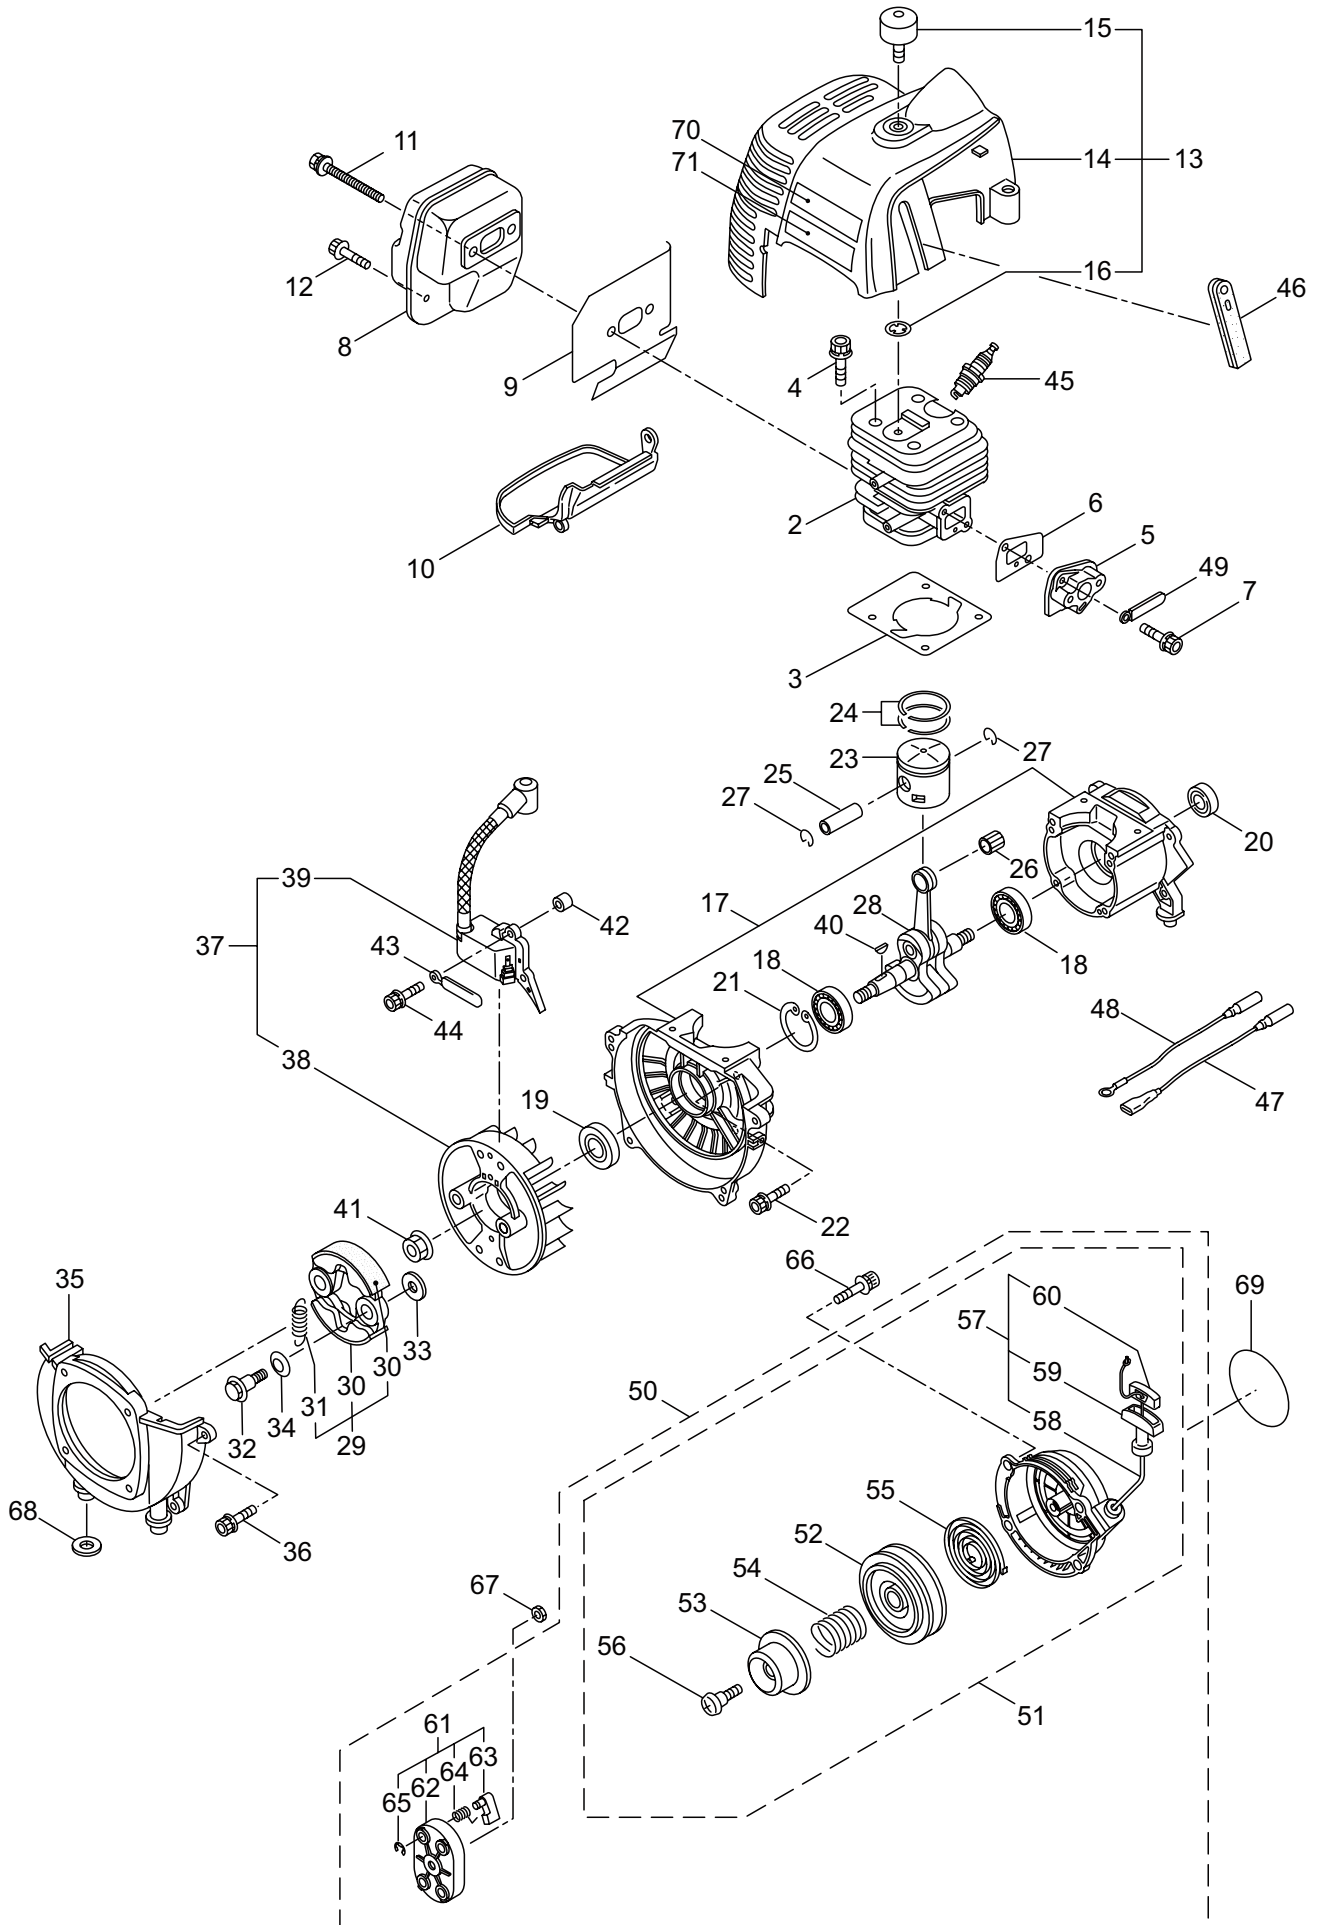

3. MC4321BK ENGINE

Ref. No.	Part No.	Part Name	Q'ty	Remarks
3-46	286988	Grommet	1	
3-47	288416	Wire, Lead	1	
3-48	282087	Lead	1	
3-49	264588	Clamp	1	
3-50	285809	Recoil Starter Ass'y	1	Incl.51-65
3-51	285810	Starter Ass'y	1	Incl.52-60
3-52	286291	Reel	1	
3-53	286292	Cam Plate	1	
3-54	286293	Damper Spring	1	
3-55	280995	Spiral Spring	1	
3-56	286295	Set Screw	1	
3-57	286296	Starter Rope Ass'y	1	Incl.58-60
3-58	286297	Starter Rope	1	3.8x1000
3-59	262633	Starter Grip	1	
3-60	262981	Cap	1	
3-61	285679	Starter Pulley Ass'y	1	Incl.62-65
3-62	285680	Starter Pulley	1	
3-63	285681	Pawl	2	
3-64	285682	Return Spring	2	
3-65	262638	E-Ring	2	
3-66	268940	Screw	4	M5x18
3-67	285736	Nut	1	M8
3-68	285735	Packing	4	
3-69	287142	Label	1	REVERSE2/CE420
3-70	265694	Label	1	
3-71	262714	Label	1	MARUYAMA