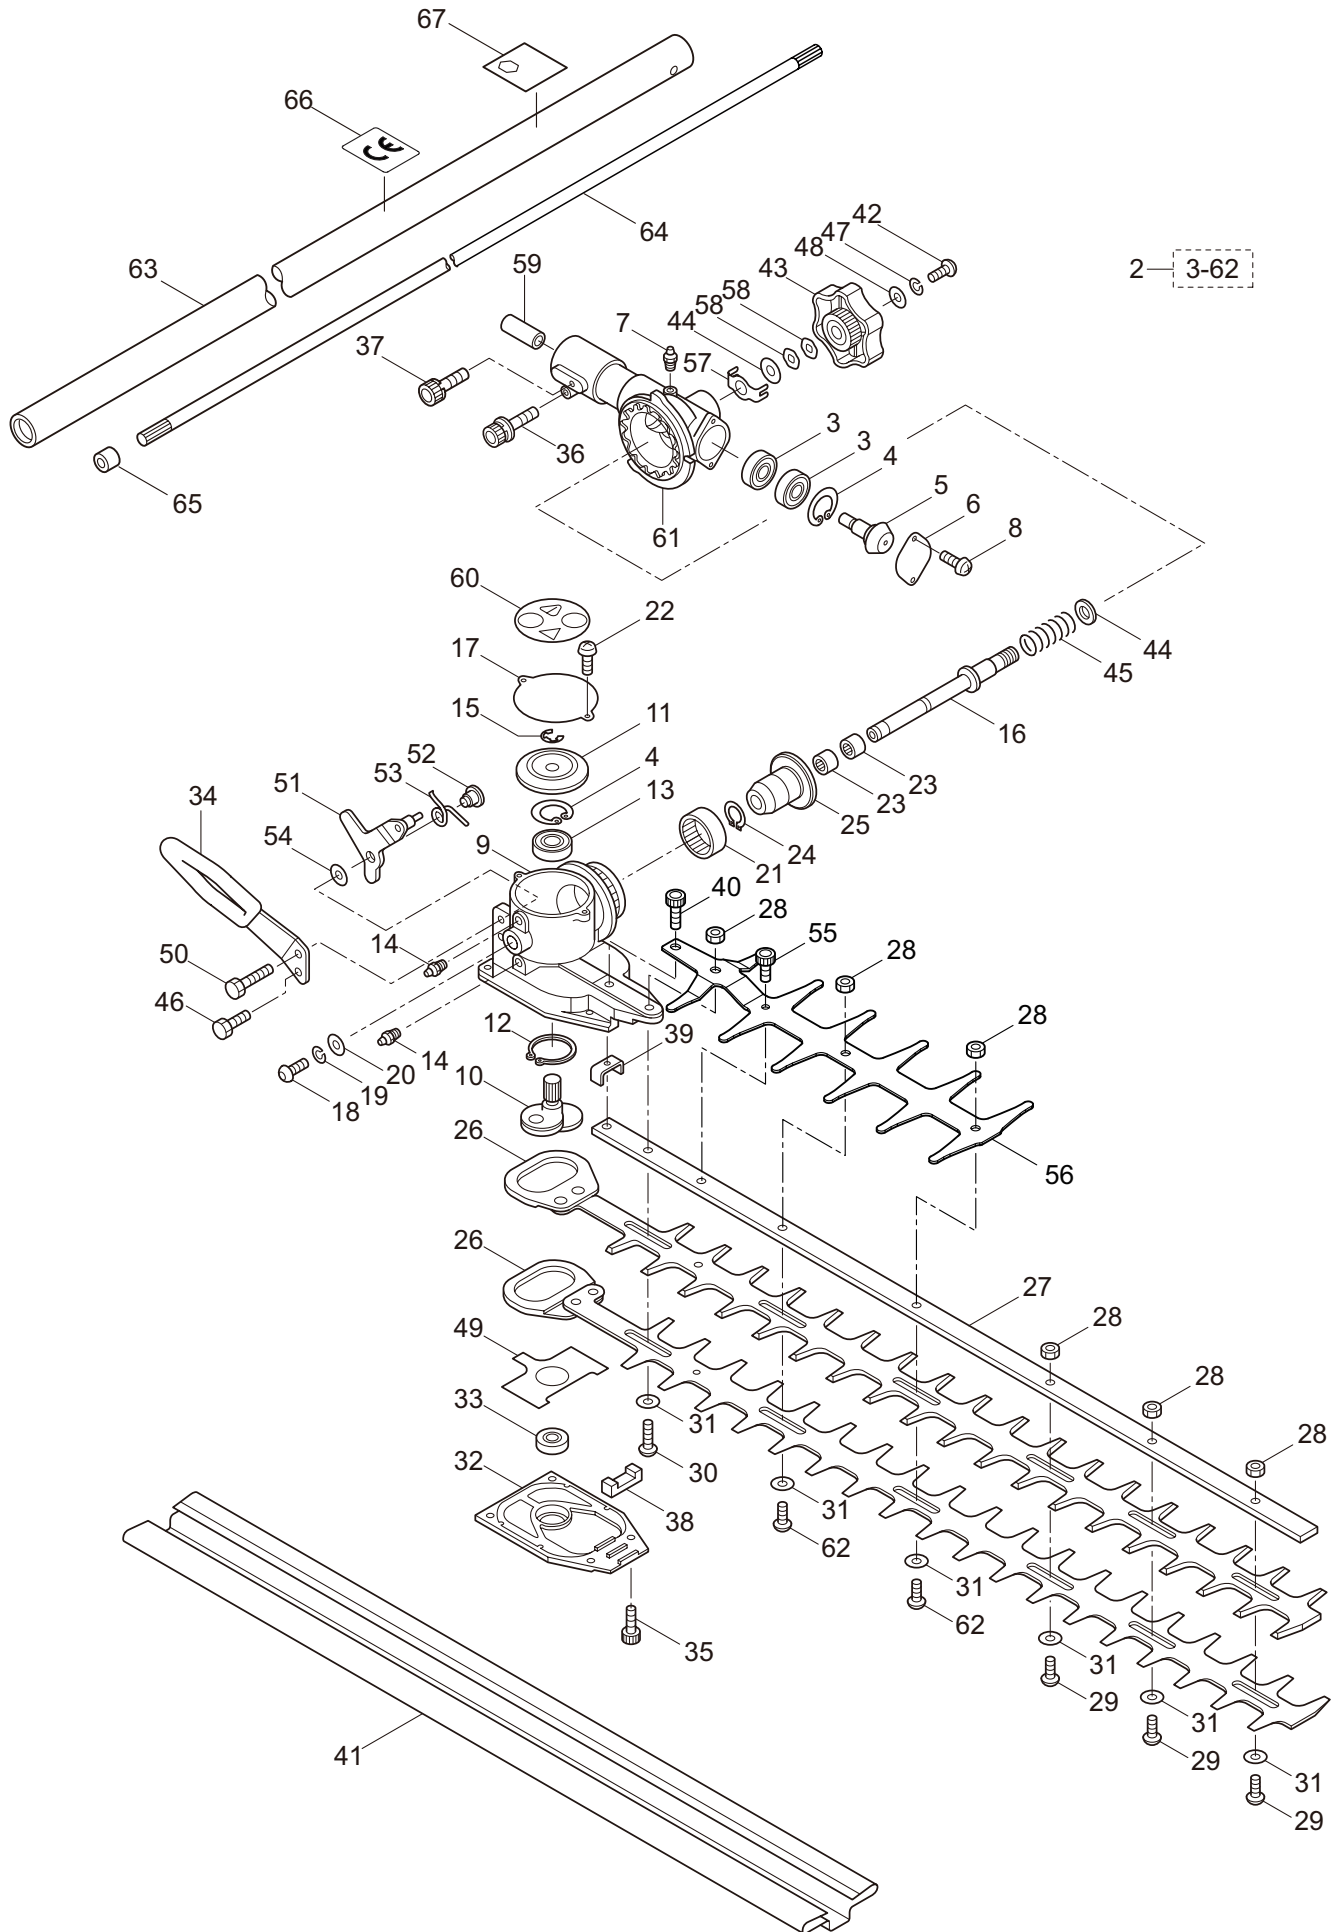

# PARTS LIST

### CONTENTS

1. MAIN BODY .....	1 ~ 4
2. ACCESSORIES .....	5 ~ 6

2016. 01.

**MARUYAMA**

P/N 524073-1

1. MCA-HTS(24)  
MAIN BODY

Ref. No.	Part No.	Part Name	Q'ty	Remarks
1-1	364519	MCA-HTS(24)	1	
1-2	237090	Trimmer Ass'y	1	Incl.3-62
1-3	407313	Bearing	2	
1-4	631757	Snap Ring	2	RTW26
1-5	407314	Bevel Gear	1	
1-6	407315	Cover	1	
1-7	580766	Grease Nipple	1	M6
1-8	631753	Screw	2	M4x8
1-9	407316	Gearcase	1	
1-10	407317	Crankshaft	1	
1-11	407318	Bevel Gear	1	
1-12	631759	Snap Ring	1	STW28
1-13	582443	Bearing	1	#6000 2RS
1-14	580766	Grease Nipple	2	M6
1-15	631755	Snap Ring	1	ETW6
1-16	407319	Shaft	1	
1-17	407320	Cover	1	
1-18	407321	Screw	1	M6x16
1-19	631749	Spring Washer	1	M6
1-20	582436	Washer	1	M6
1-21	407322	Bearing	1	
1-22	631753	Screw	2	M4x8
1-23	407323	Bearing	2	
1-24	407324	Snap Ring	1	
1-25	407325	Bevel Gear	1	
1-26	407326	Blade	2	
1-27	407327	Guide Plate	1	
1-28	580764	U-Nut	6	M6
1-29	631765	Screw	3	L17
1-30	407328	Screw	1	L26
1-31	991913	Washer	6	
1-32	407329	Low Case	1	
1-33	631771	Bearing	1	#608 2RS
1-34	407330	Handle	1	
1-35	407331	Bolt	4	M5x14
1-36	631778	Cap Screw	1	M5x25
1-37	631777	Cap Screw	1	M5x12
1-38	407332	Felt	1	
1-39	407333	Plate	1	
1-40	407334	Bolt	1	M5x16
1-41	407335	Cover of Blade	1	
1-42	407336	Screw	1	M6x12
1-43	407337	Knob	1	
1-44	407338	Washer	2	
1-45	407339	Spring	1	

1. MCA-HTS(24)  
MAIN BODY

Ref. No.	Part No.	Part Name	Q'ty	Remarks
1-46	631770	Screw	1	M6x12
1-47	631749	Spring Washer	1	M6
1-48	582436	Washer	1	M6
1-49	407340	Plate	1	
1-50	407341	Bolt	1	M6x25
1-51	407342	Lever	1	
1-52	407343	Bush	1	
1-53	407344	Spring	1	
1-54	646471	Washer	1	
1-55	407345	Bolt	1	M5x8
1-56	237226	Blade Guard	1	
1-57	407347	Plate	1	
1-58	407348	Washer, Wave	2	
1-59	631779	Joint	1	
1-60	407349	Label	1	
1-61	407312	Joint Case	1	
1-62	631764	Screw	2	L19
1-63	237688	Driveshaft Tube	1	
1-64	236843	Driveshaft	1	758L
1-65	216079	Stopper	1	
1-66	237626	Label	1	CE
1-67	231264	Label	1	111dBA