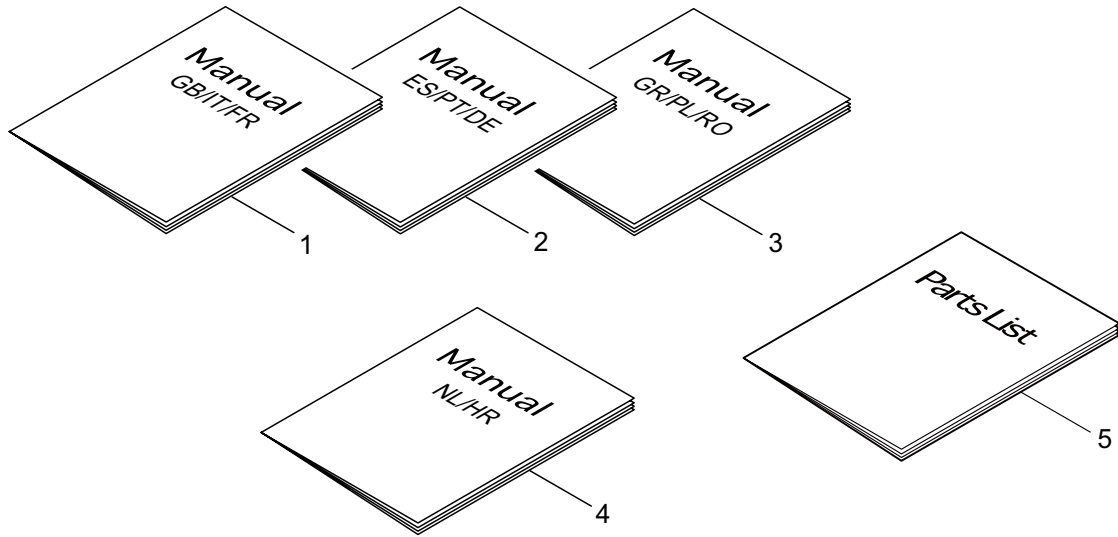

2. MCA-HTS(24)
ACCESSORIES

Ref. No.	Part No.	Part Name	Q'ty	Remarks
2-1	237742	Instruction Manual	1	GB/IT/FR
2-2	237743	Instruction Manual	1	ES/PT/DE
2-3	237744	Instruction Manual	1	GR/PL/RO
2-4	238194	Instruction Manual	1	NL/HR
2-5	524073	Parts List	1	MCA-HTS(24)