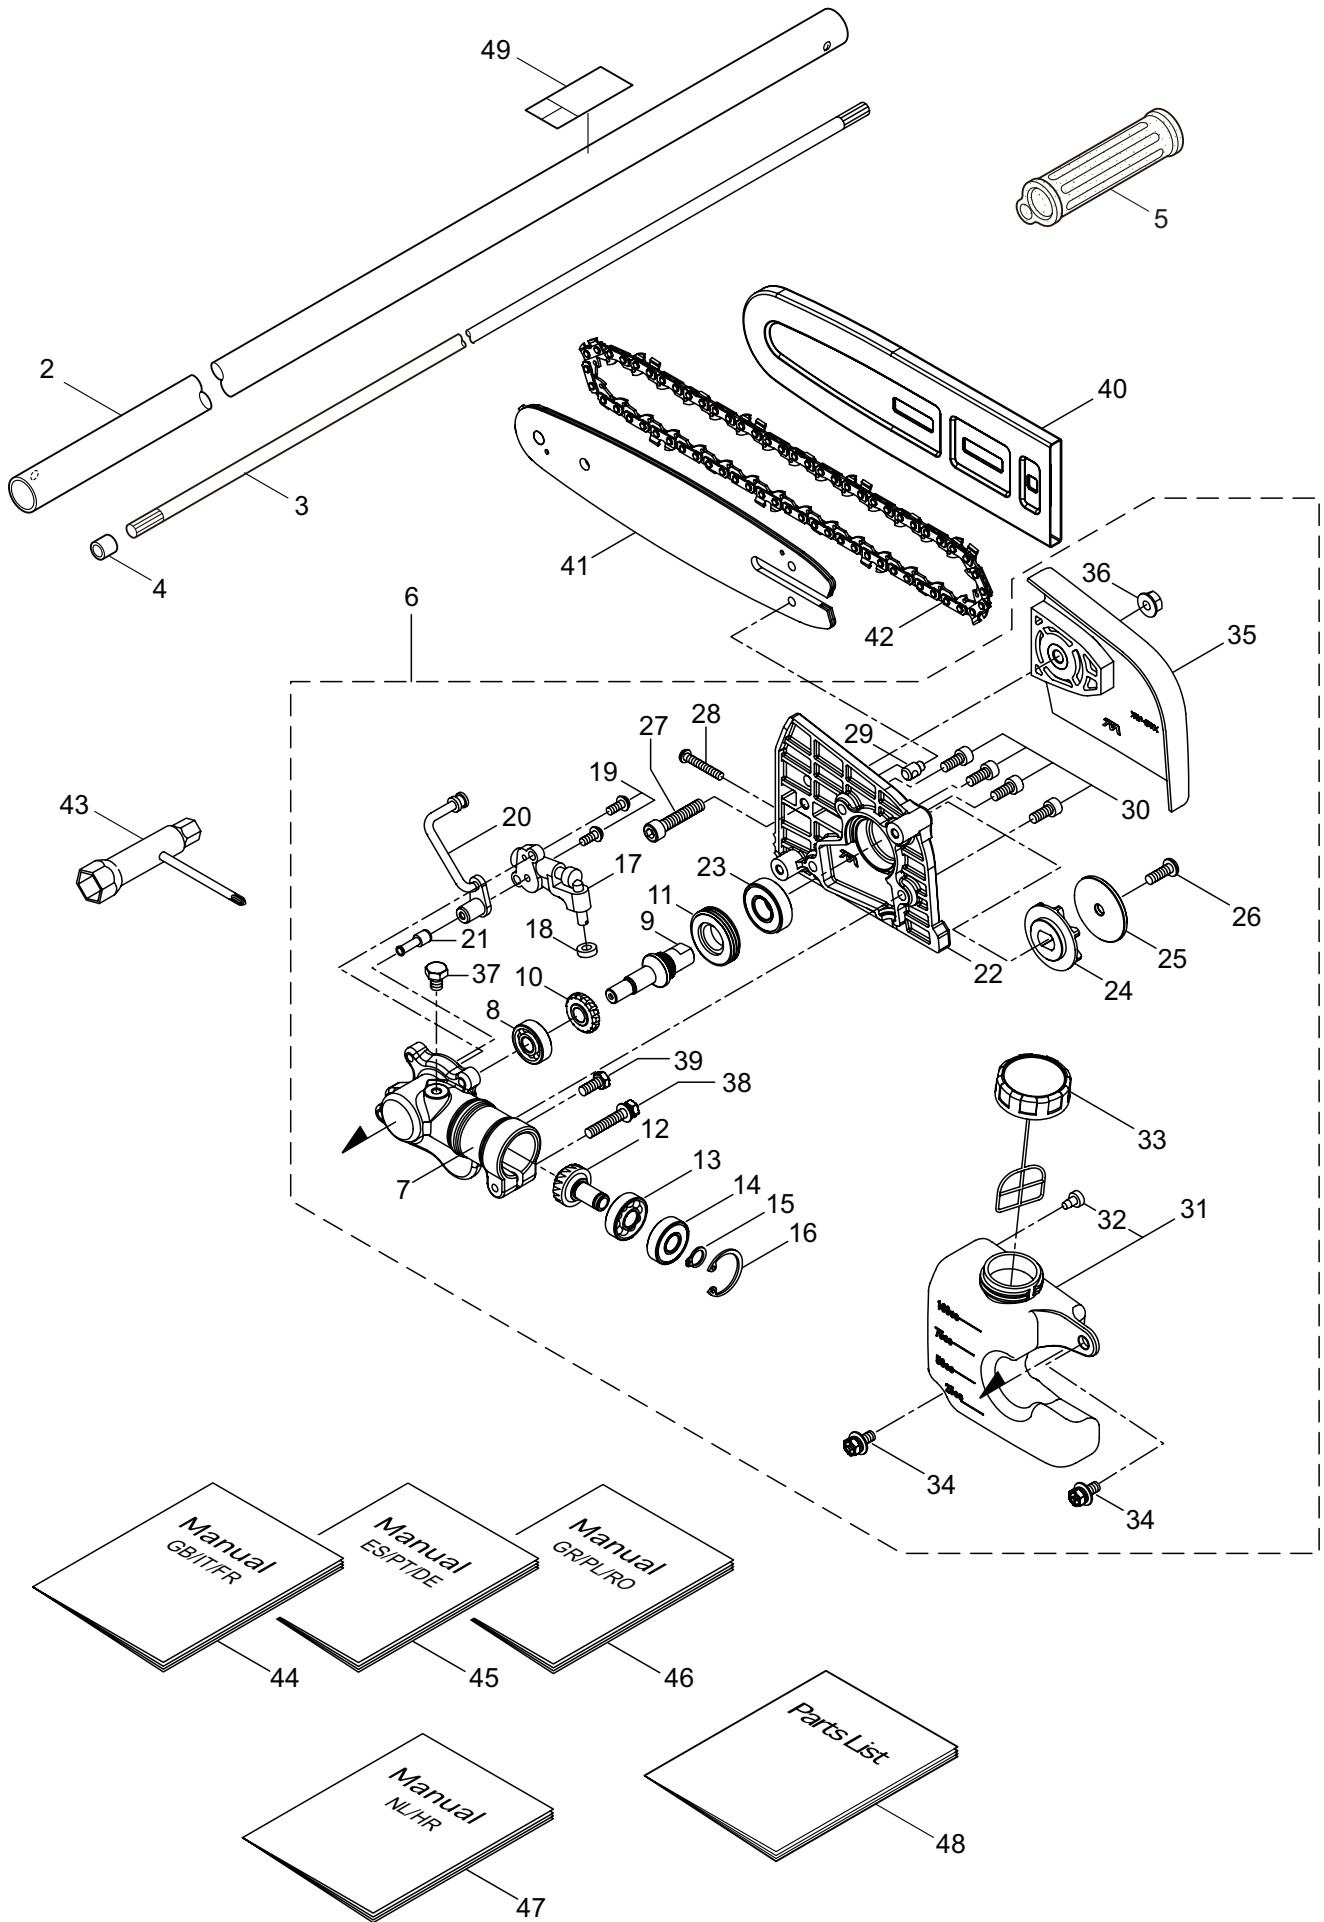

PARTS LIST

MCA-PL(10)

CONTENTS

1. MCA-PL(10)	1 ~ 4
---------------------	-------

2016. 01.

P/N 524070-1

1. MCA-PL(10)

Ref. No.	Part No.	Part Name	Q'ty	Remarks
1-1	364518	MCA-PL(10)	1	
1-2	237695	Driveshaft Tube Ass'y	1	1500L
1-3	237696	Driveshaft	1	1536L
1-4	216079	Stopper	1	
1-5	215532	Shaft Grip	1	
1-6	234082	Pruner Head Ass'y	1	Incl.7-39
1-7	231855	Gearcase A	1	
1-8	227990	Bearing	1	#608
1-9	231856	Gear Shaft	1	
1-10	231857	Gear	1	
1-11	231858	Worm Wheel	1	
1-12	231859	Pinion Shaft	1	
1-13	227992	Bearing	1	#609
1-14	227993	Bearing	1	#609Z
1-15	228477	Snap Ring	1	#9
1-16	140270	Snap Ring	1	#24
1-17	231860	Oil Pump	1	
1-18	231861	Seal	1	
1-19	231862	Screw	2	
1-20	231863	Pipe, Oil	1	
1-21	231864	Strainer	1	
1-22	234084	Gearcase B	1	
1-23	227991	Bearing	1	#6001DDU
1-24	231866	Sprocket	1	
1-25	231867	Washer	1	
1-26	231868	Bolt	1	M6x15
1-27	125588	Bolt	1	M6x30
1-28	234085	Screw	1	M4x30
1-29	231870	Adjuster	1	
1-30	231871	Bolt	4	M5x12
1-31	234086	Oil Tank Ass'y	1	Incl.32
1-32	231873	Breather	1	
1-33	231874	Tank Cap Ass'y	1	
1-34	092580	Bolt	2	M5x12
1-35	231875	Chain Cover Comp	1	
1-36	126756	Nut	1	M6
1-37	089819	Bolt	1	M6x8
1-38	261246	Cap Screw	1	M5x25
1-39	215993	Cap Screw	1	M5x10
1-40	234087	Chain Cover	1	
1-41	234088	Guide Bar	1	
1-42	289536	Chain	1	
1-43	219968	Box Spanner	1	10x19x(-)
1-44	237732	Instruction Manual	1	GB/IT/FR
1-45	237733	Instruction Manual	1	ES/PT/DE

1. MCA-PL(10)

Ref. No.	Part No.	Part Name	Q'ty	Remarks
1-46	237734	Instruction Manual	1	GR/PL/RO
1-47	238192	Instruction Manual	1	NL/HR
1-48	524070	Parts List	1	MCA-PL(10)
1-49	231895	Label	1	