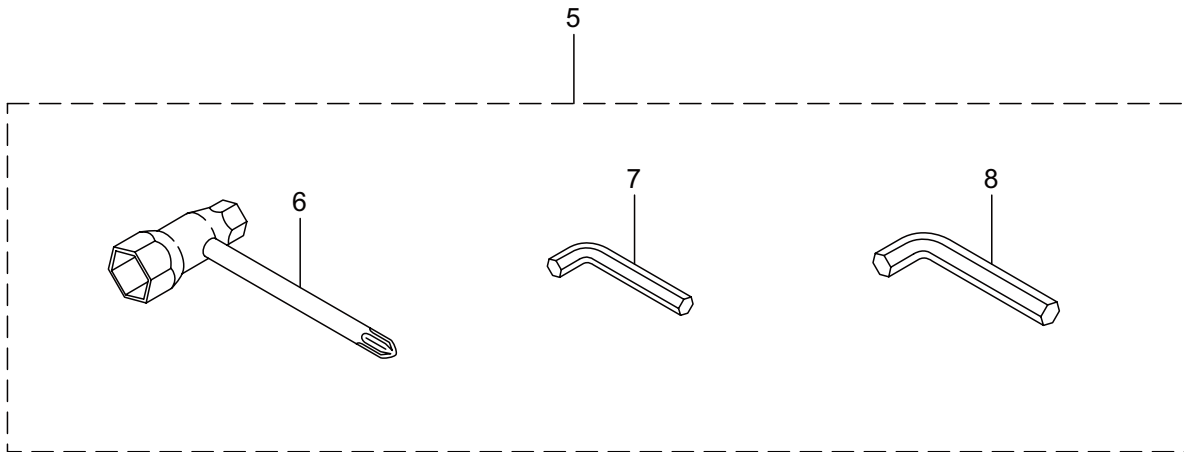

4. HT237D
ACCESSORIES

Ref. No.	Part No.	Part Name	Q'ty	Remarks
4-1	278278	Instruction Manual	1	GB/ES/PT
4-2	278279	Instruction Manual	1	FR/DE/IT
4-3	278280	Instruction Manual	1	RU/PL/RO
4-4	524392	Parts List	1	HT237D
4-5	264606	Tool Set	1	Incl.6-8
4-6	264607	Box Spanner	1	10x19x(+)
4-7	219431	Wrench	1	3mm
4-8	219432	Wrench	1	4mm