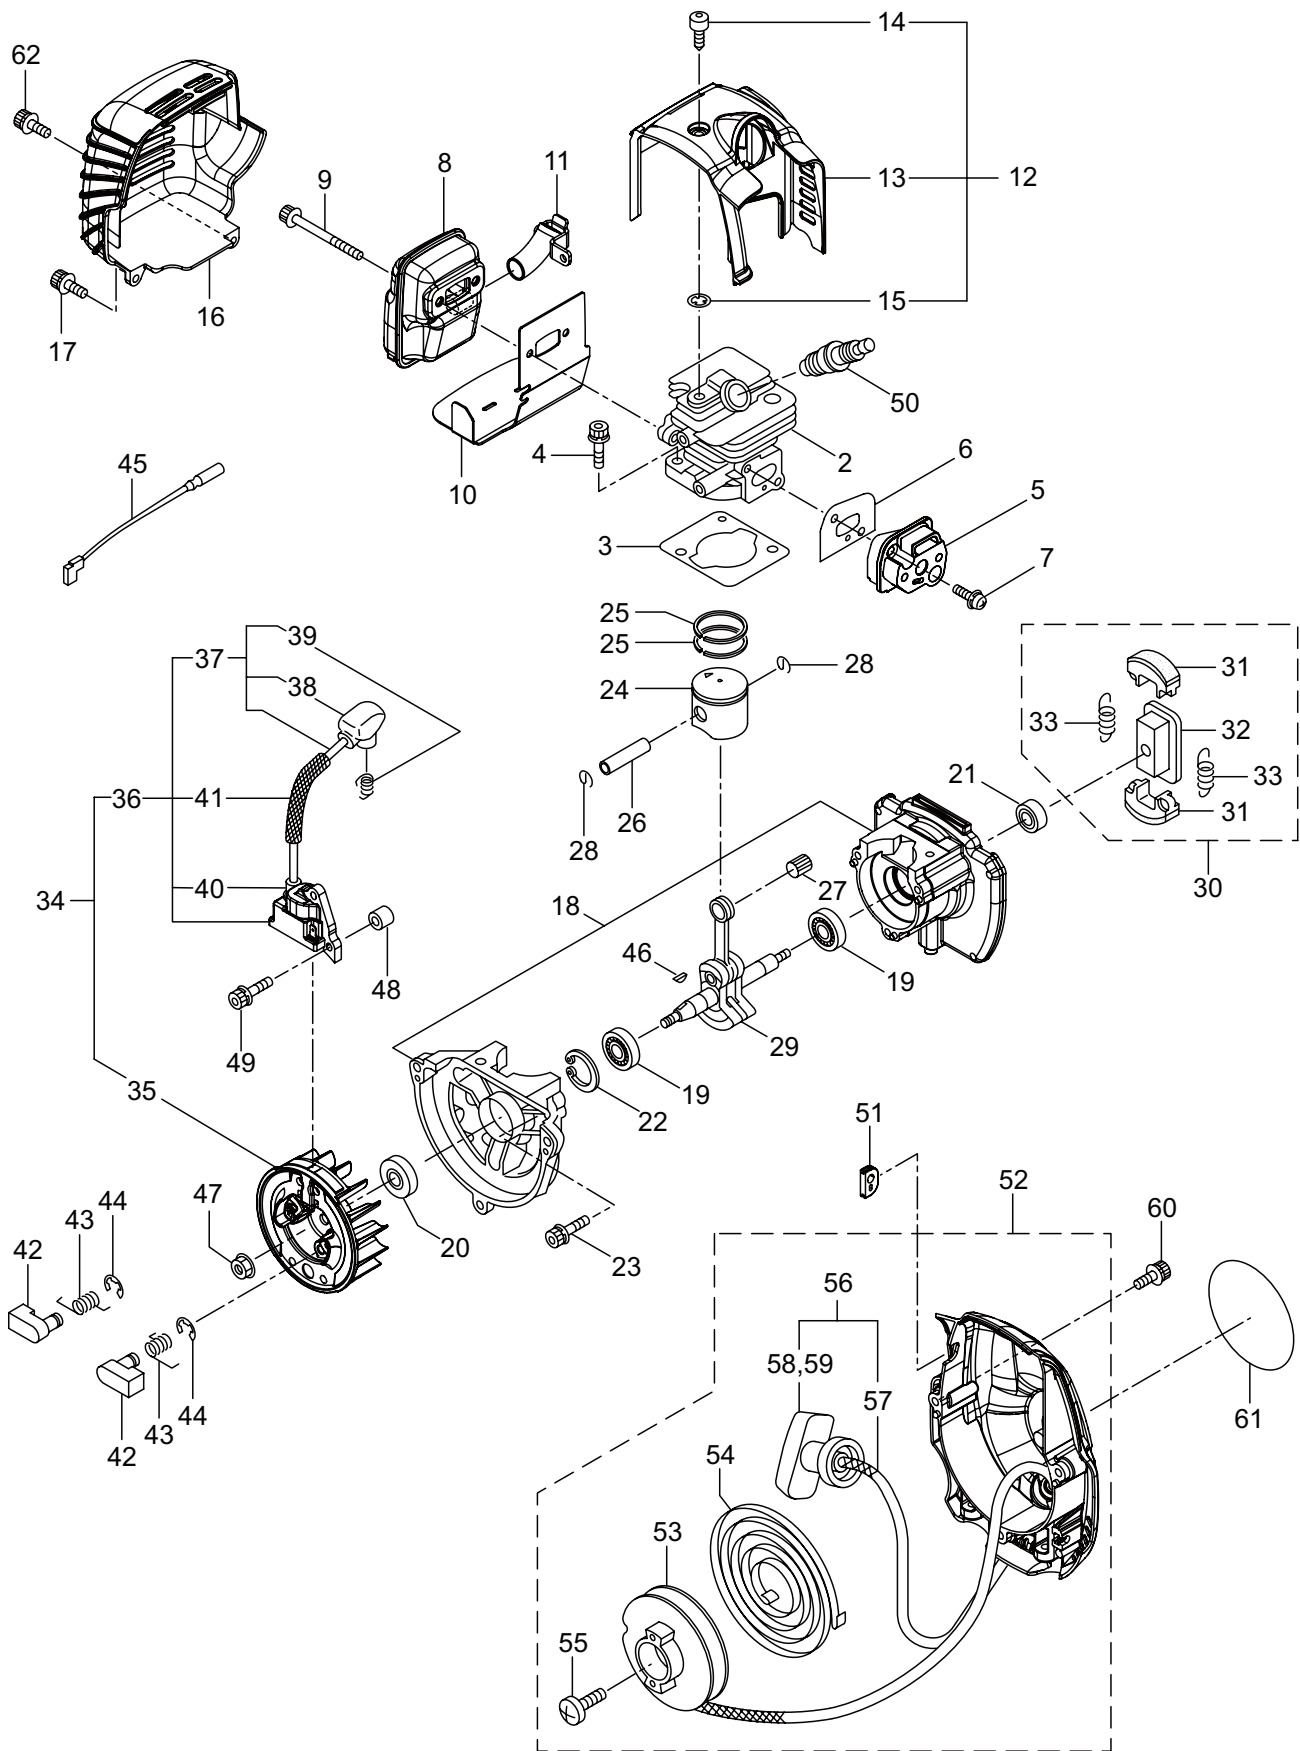

2. HT237D ENGINE

Ref. No.	Part No.	Part Name	Q'ty	Remarks
2-1	875089	Engine	1	HE232/01
2-2	278641	Cylinder	1	
2-3	289643	Gasket	1	
2-4	267290	Cap Screw	2	M5x20
2-5	272744	Insulator	1	New gasket required
2-6	267049	Gasket	1	
2-7	265924	Cap Screw	2	M5x25
2-8	278263	Muffler Comp	1	
2-9	266402	Cap Screw	2	M5x55
2-10	278273	Gasket	1	
2-11	278264	Tail Pipe Comp	1	
2-12	278288	Cylinder Cover Ass'y	1	Incl.13-15
2-13	277793	Cylinder Cover	1	
2-14	286399	Knob	1	M5
2-15	286270	Washer	1	M5
2-16	278210	Muffler Cover Comp	1	
2-17	261607	Cap Screw	1	M5x16
2-18	278208	Crankcase	1	
2-19	261181	Bearing	2	#6000C3
2-20	262712	Oil Seal	1	TC10267
2-21	262713	Oil Seal	1	TC10207
2-22	054676	Snap Ring	1	#26
2-23	261246	Cap Screw	3	M5x25
2-24	272204	Piston	1	
2-25	264891	Piston Ring	2	(2)required
2-26	261036	Piston Pin	1	
2-27	288520	Bearing, Needle	1	
2-28	261576	Clip,Piston	2	
2-29	283155	Shaft Comp	1	
2-30	280404	Clutch Ass'y	1	Incl.31-33
2-31	280568	Clutch Shoe	2	(2)required
2-32	280569	Clutch Boss	1	
2-33	280570	Spring	2	(2)required
2-34	278161	Magneto Ass'y	1	Incl.35-41
2-35	278176	Rotor/Fan	1	
2-36	278293	Ignition Coil Ass'y	1	Incl.37-41
2-37	278367	Spark Plug Wire Ass'y	1	Incl.38,39
2-38	282292	Plug Boot	1	
2-39	261075	Connector	1	
2-40	261072	Cap	1	
2-41	280080	Insulator	1	
2-42	280936	Ratchet	2	
2-43	285552	Spring	2	
2-44	020299	E-Ring	2	#4
2-45	267492	Lead	1	130L