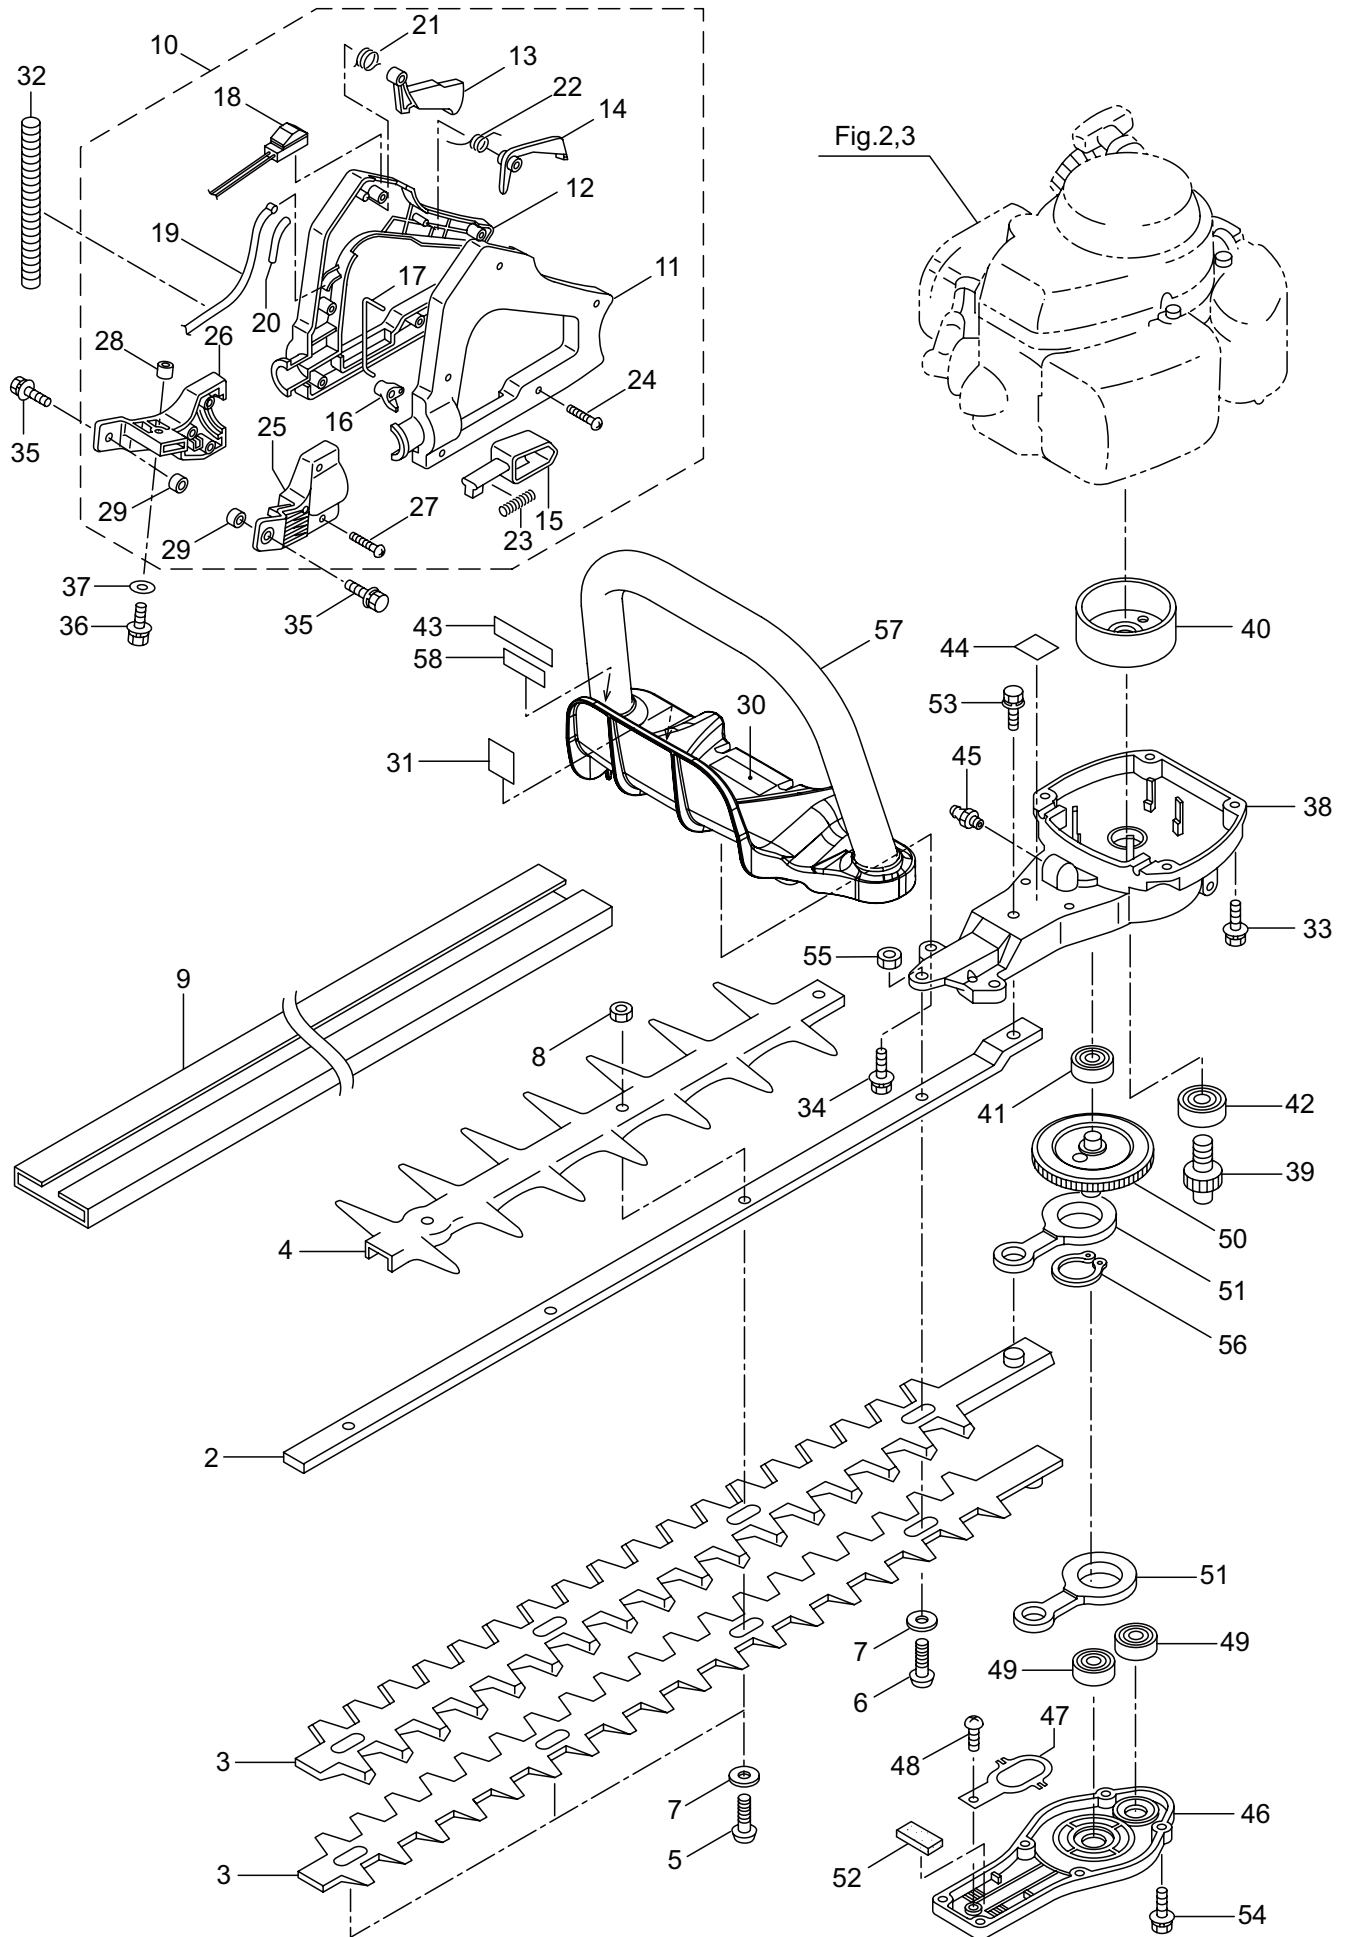

PARTS LIST

HT237D

CONTENTS

1. MAIN BODY	1 ~ 4
2. ENGINE	5 ~ 8
3. CARBURETOR, RECOIL STARTER	9 ~ 10
4. ACCESSORIES	11 ~ 12

2017. 11.

MARUYAMA

P/N 524392-3

1. HT237D
MAIN BODY

1. HT237D
MAIN BODY

Fig.2,3

Ref. No.	Part No.	Part Name	Q'ty	Remarks
1-46	271223	Lower Case	1	
1-47	271224	Plate	1	
1-48	991924	Screw	1	M3x5
1-49	270423	Bearing	2	
1-50	270552	Crank Comp	1	
1-51	271225	Rod Ass'y	2	
1-52	271227	Felt	1	
1-53	271895	Screw	1	
1-54	271910	Screw	6	
1-55	991941	U-Nut	1	M6
1-56	580777	Snap Ring	1	#26
1-57	278303	Front Handle Ass'y	1	
1-58	266957	Label	1	

2. HT237D ENGINE

Ref. No.	Part No.	Part Name	Q'ty	Remarks
2-46	261076	Woodruff Key	1	3x10
2-47	261077	Nut,Rotor	1	M6
2-48	280381	Spacer	2	
2-49	278831	Cap Screw	2	M4x20
2-50	288264	Spark Plug	1	BPMR8Y
2-51	278294	Grommet	1	
2-52	278207	Starter Ass'y	1	Incl.53-59
2-53	278693	Pulley	1	
2-54	280931	Spiral Spring	1	
2-55	262922	Screw	1	
2-56	283291	Rope Ass'y	1	Incl.57-59
2-57	283292	Starter Rope	1	
2-58	261725	Starter Grip	1	
2-59	283293	Rope Stopper	1	
2-60	267290	Cap Screw	3	M5x20
2-61	278300	Label	1	
2-62	267191	Cap Screw	1	M5x16