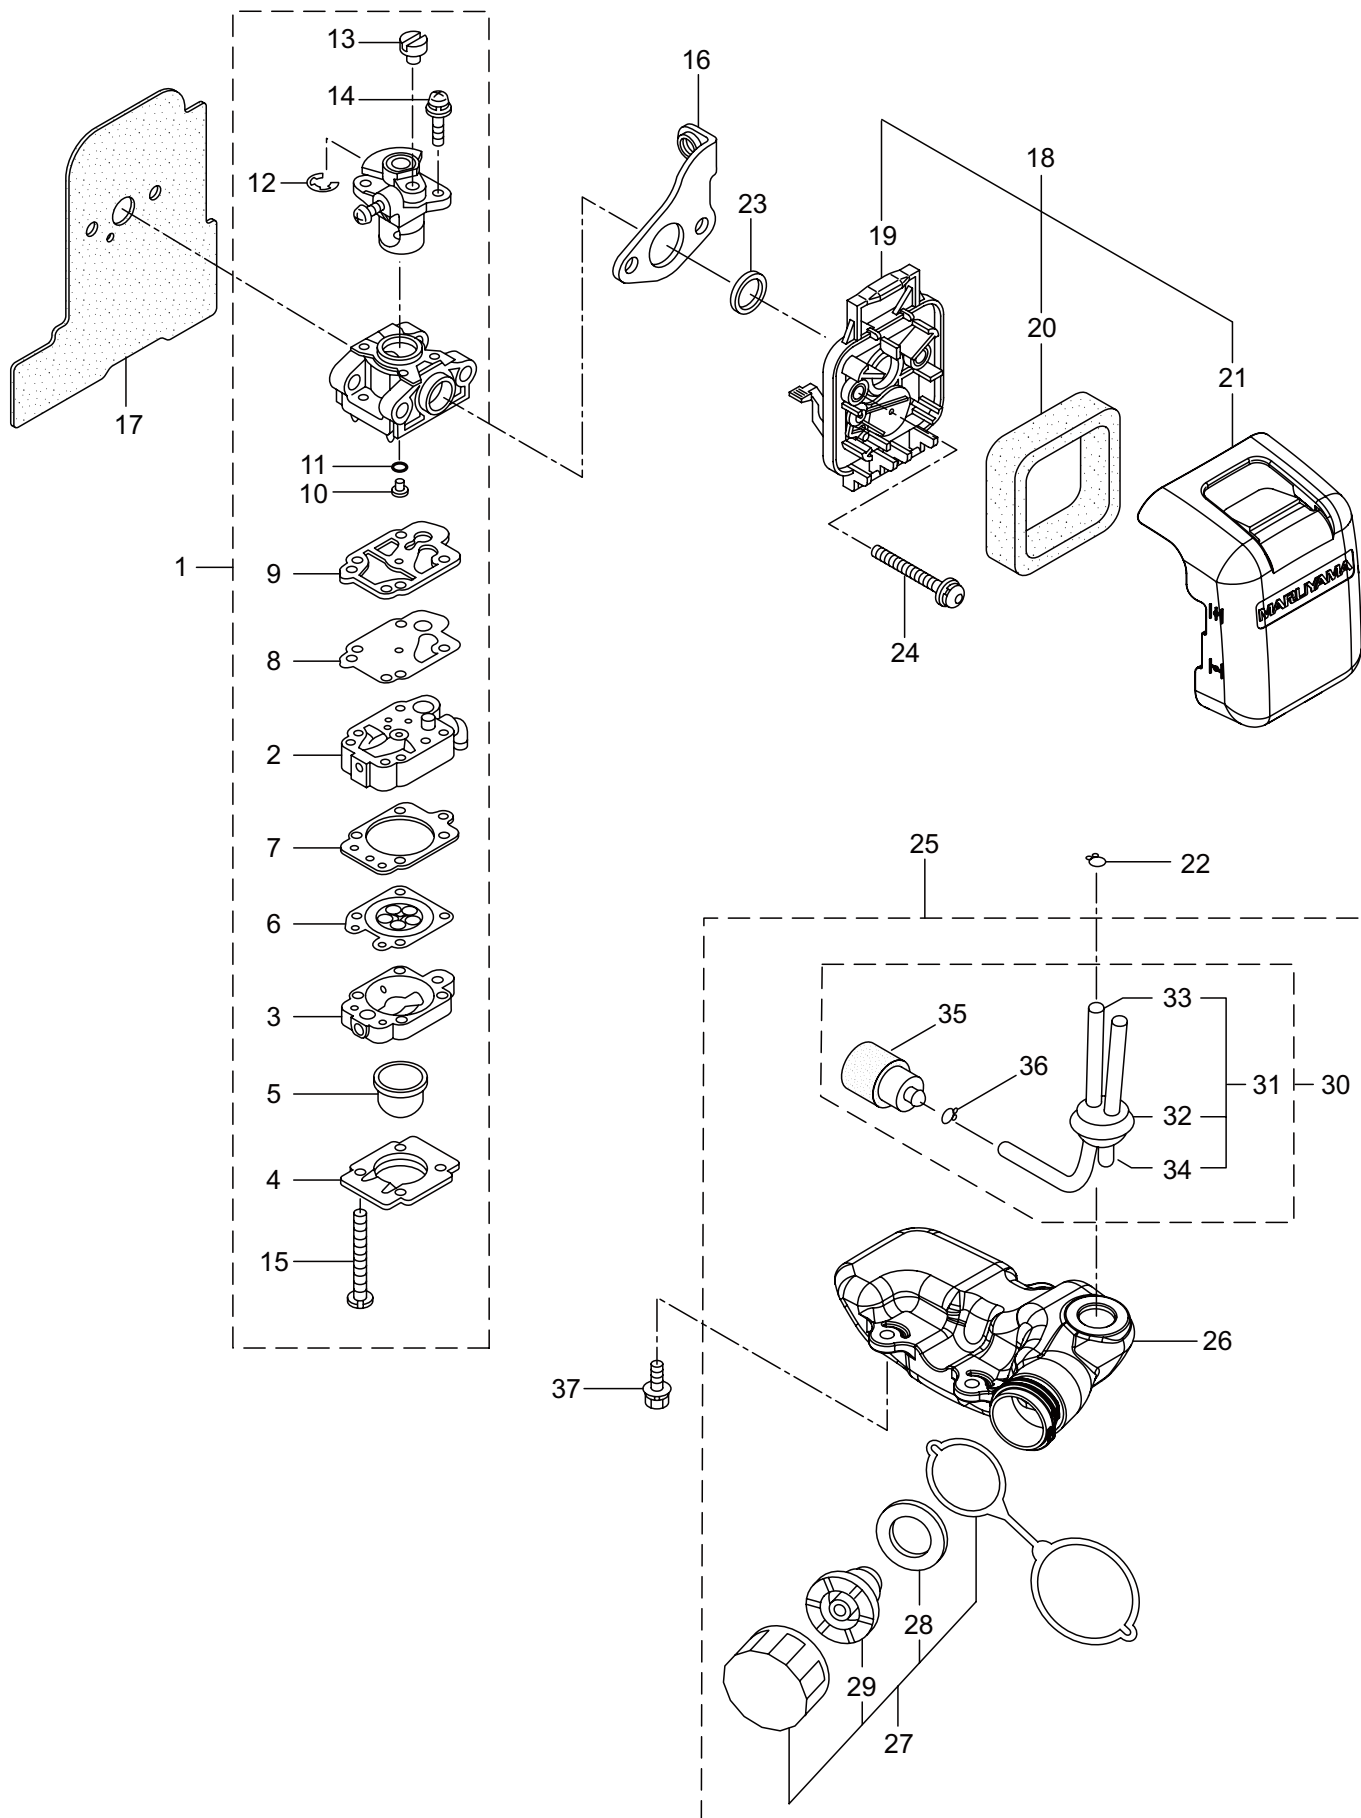

3. HT237D CARBURETOR, FUEL TANK

Ref. No.	Part No.	Part Name	Q'ty	Remarks
3-1	278297	Carburetor Ass'y	1	Incl.2-15
3-2	268499	Pump Body	1	
3-3	262991	Purge Body	1	
3-4	262992	Cover Plate	1	
3-5	261874	Primer Bulb	1	
3-6	283905	Diaphragm, Meterring	1	
3-7	262993	Gasket	1	
3-8	262994	Diaphragm,Fuel Pump	1	
3-9	282576	Gasket	1	
3-10	289396	Main Jet	1	
3-11	261871	O-Ring	1	
3-12	261876	E-Ring	1	
3-13	261658	Swivel	1	
3-14	264682	Screw	2	
3-15	262996	Screw	4	
3-16	268535	Stay	1	
3-17	278750	Gasket	1	
3-18	278090	Cleaner Ass'y	1	Incl.19-21
3-19	265576	Housing	1	
3-20	264695	Filter	1	
3-21	278760	Cleaner Cover	1	
3-22	261117	Clip	1	
3-23	268963	Gasket	1	19.4x14.8xt3.5
3-24	280102	Screw	2	M5x65
3-25	278209	Fuel Tank Ass'y	1	Incl.26-36
3-26	277791	Fuel Tank	1	
3-27	283438	Tank Cap Ass'y	1	Incl.28,29
3-28	283727	Gasket	1	
3-29	283764	Breather Ass'y	1	
3-30	265752	Fuel Pipe Pick-up Ass'y	1	Incl.31-36
3-31	264031	Fuel Pipe Ass'y	1	Incl.32-34
3-32	261115	Grommet	1	
3-33	261690	Fuel Pipe	1	160L
3-34	263038	Return Pipe	1	3x6x85L
3-35	264653	Filter Ass'y	1	
3-36	261117	Clip	1	
3-37	269690	Cap Screw	3	M5x18