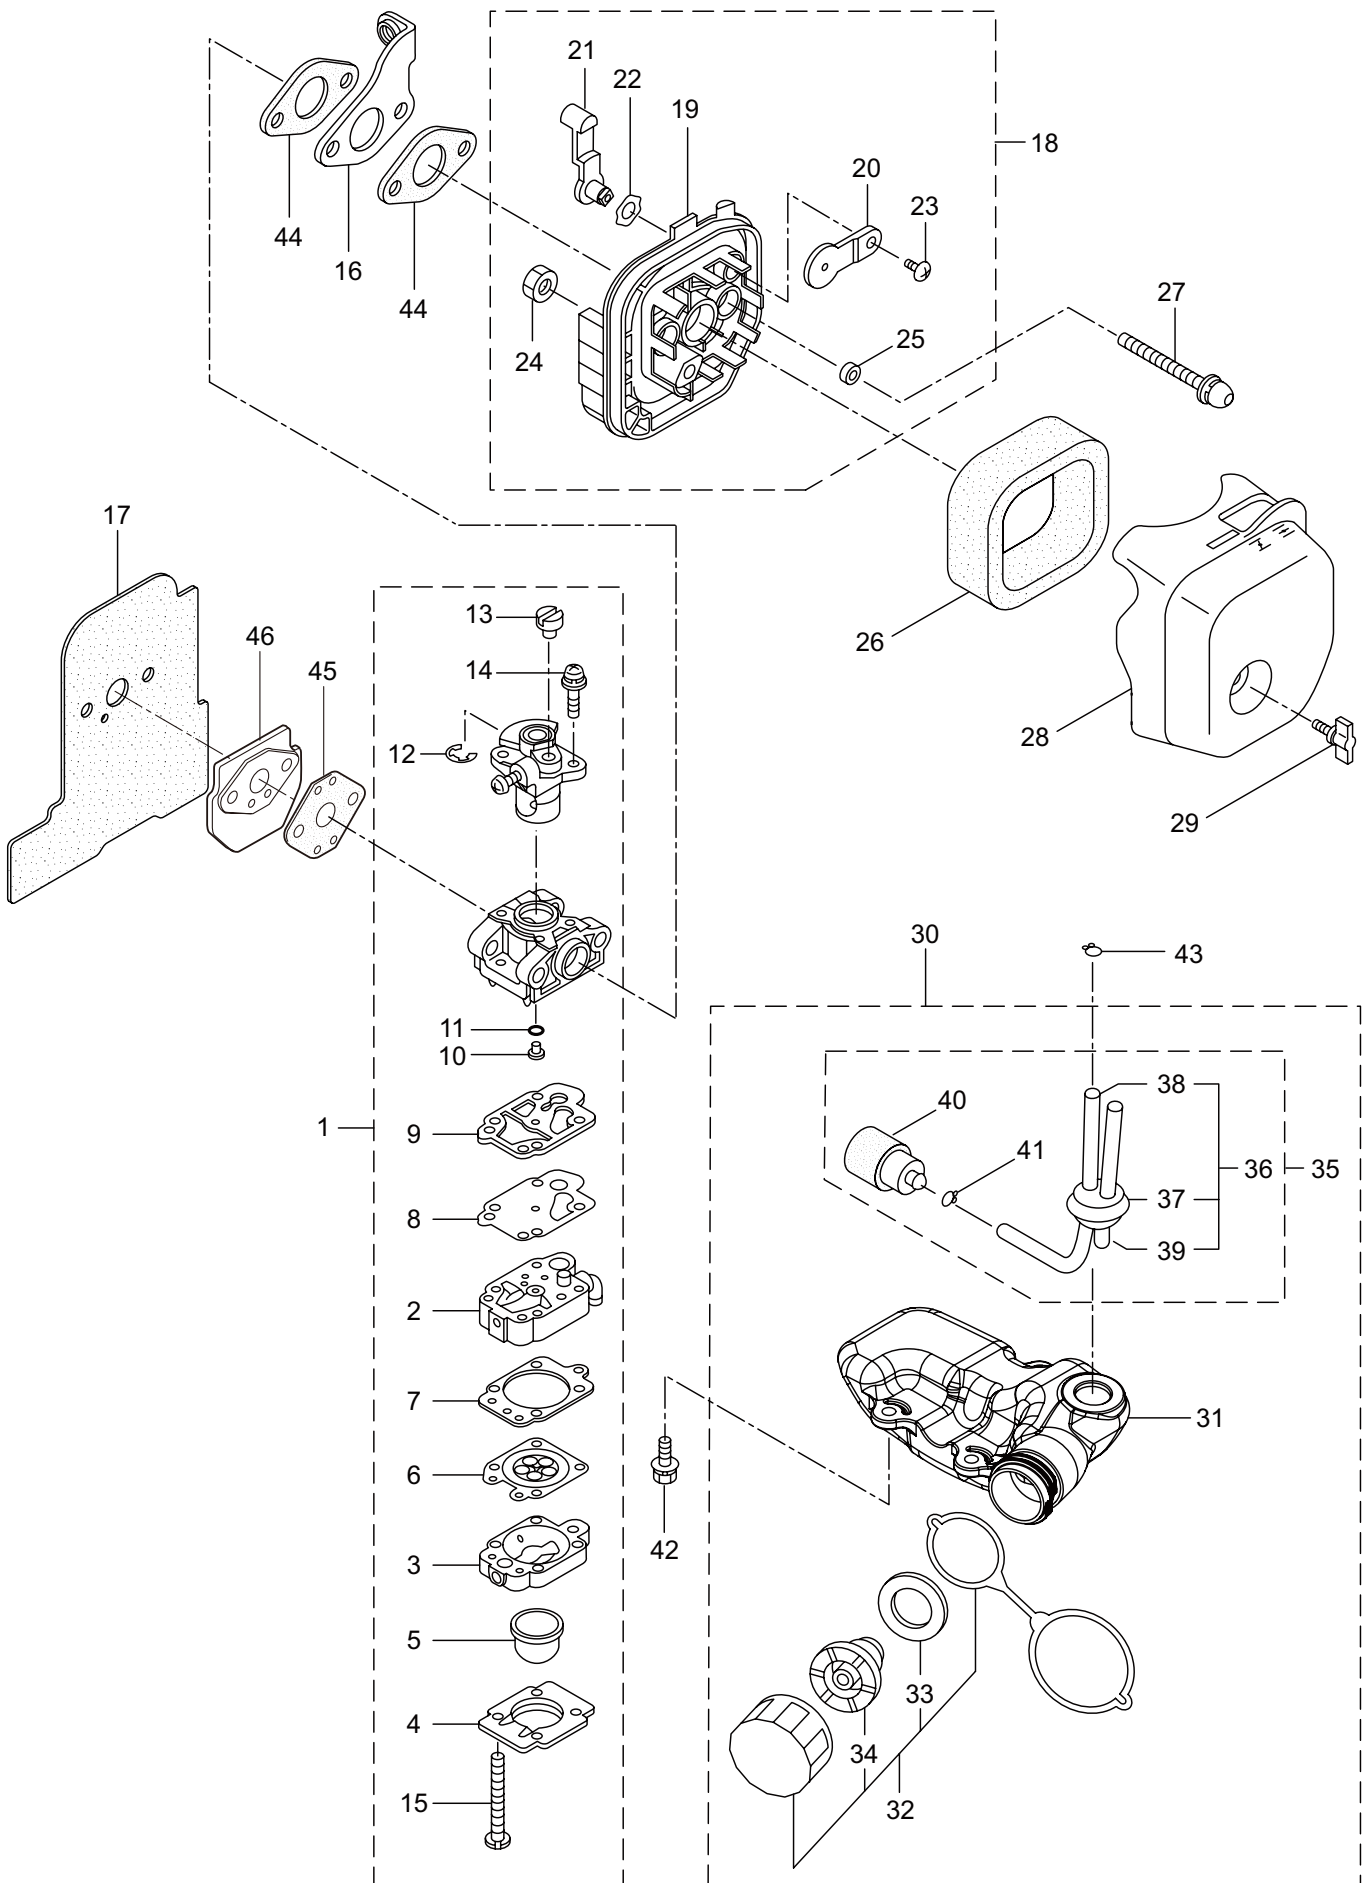

3. HT238D
CARBURETOR, FUEL TANK

Ref. No.	Part No.	Part Name	Q'ty	Remarks
3-1	278297	Carburetor Ass'y	1	Incl.2-15
3-2	268499	Pump Body	1	
3-3	262991	Purge Body	1	
3-4	262992	Cover Plate	1	
3-5	261874	Primer Bulb	1	
3-6	283905	Diaphragm, Meterring	1	
3-7	262993	Gasket	1	
3-8	262994	Diaphragm,Fuel Pump	1	
3-9	282576	Gasket	1	
3-10	289396	Main Jet	1	
3-11	261871	O-Ring	1	
3-12	261876	E-Ring	1	
3-13	261658	Swivel	1	
3-14	264682	Screw	2	
3-15	262996	Screw	4	
3-16	283773	Stay	1	
3-17	278750	Gasket	1	
3-18	289048	Case Ass'y	1	Incl.19-25
3-19	269050	Case Body	1	
3-20	289019	Valve	1	
3-21	284803	Lever	1	
3-22	284816	Washer	1	6.4x11x0.15
3-23	269032	Screw	1	
3-24	126993	Nut	1	M5
3-25	269051	Sleeve	2	
3-26	269030	Element	1	
3-27	280102	Screw	2	M5x65
3-28	283772	Cleaner Cover	1	
3-29	281438	Knob	1	
3-30	278209	Fuel Tank Ass'y	1	Incl.31-41
3-31	277791	Fuel Tank	1	
3-32	283438	Tank Cap Ass'y	1	Incl.33,34
3-33	283727	Gasket	1	
3-34	283764	Breather Ass'y	1	
3-35	265752	Fuel Pipe Pick-up Ass'y	1	Incl.36-41
3-36	264031	Fuel Pipe Ass'y	1	Incl.37-39
3-37	261115	Grommet	1	
3-38	261690	Fuel Pipe	1	160L
3-39	263038	Return Pipe	1	3x6x85L
3-40	264653	Filter Ass'y	1	
3-41	261117	Clip	1	
3-42	269690	Cap Screw	3	M5x18
3-43	261117	Clip	1	
3-44	283771	Gasket	2	
3-45	261864	Gasket	1	
3-46	269981	Divider	1