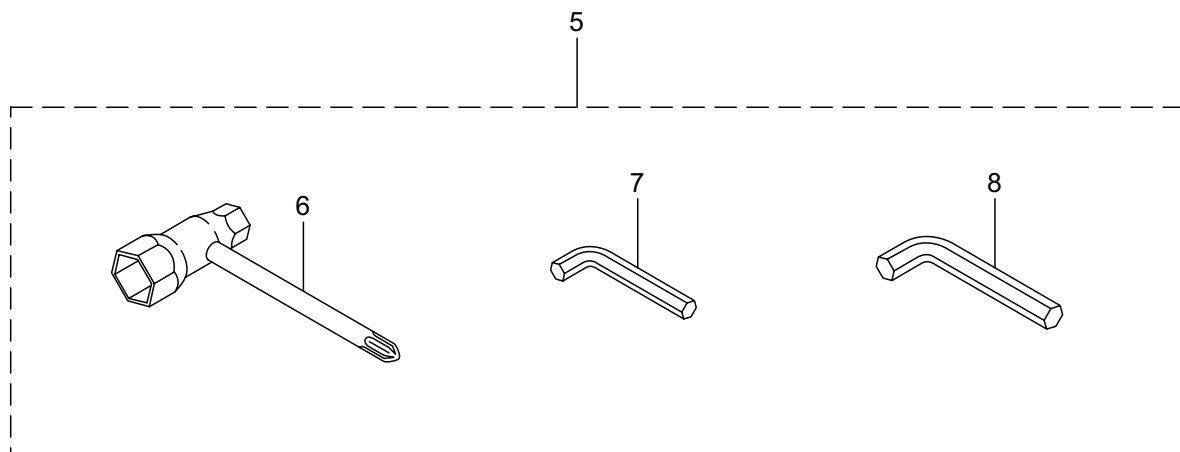

4. HT238D
ACCESSORIES

Ref. No.	Part No.	Part Name	Q'ty	Remarks
4-1	278278	Instruction Manual	1	GB/ES/PT
4-2	278279	Instruction Manual	1	FR/DE/IT
4-3	278280	Instruction Manual	1	RU/PL/RO
4-4	524393	Parts List	1	HT238D
4-5	264606	Tool Set	1	Incl.6-8
4-6	264607	Box Spanner	1	10x19x(+)
4-7	219431	Wrench	1	3mm
4-8	219432	Wrench	1	4mm