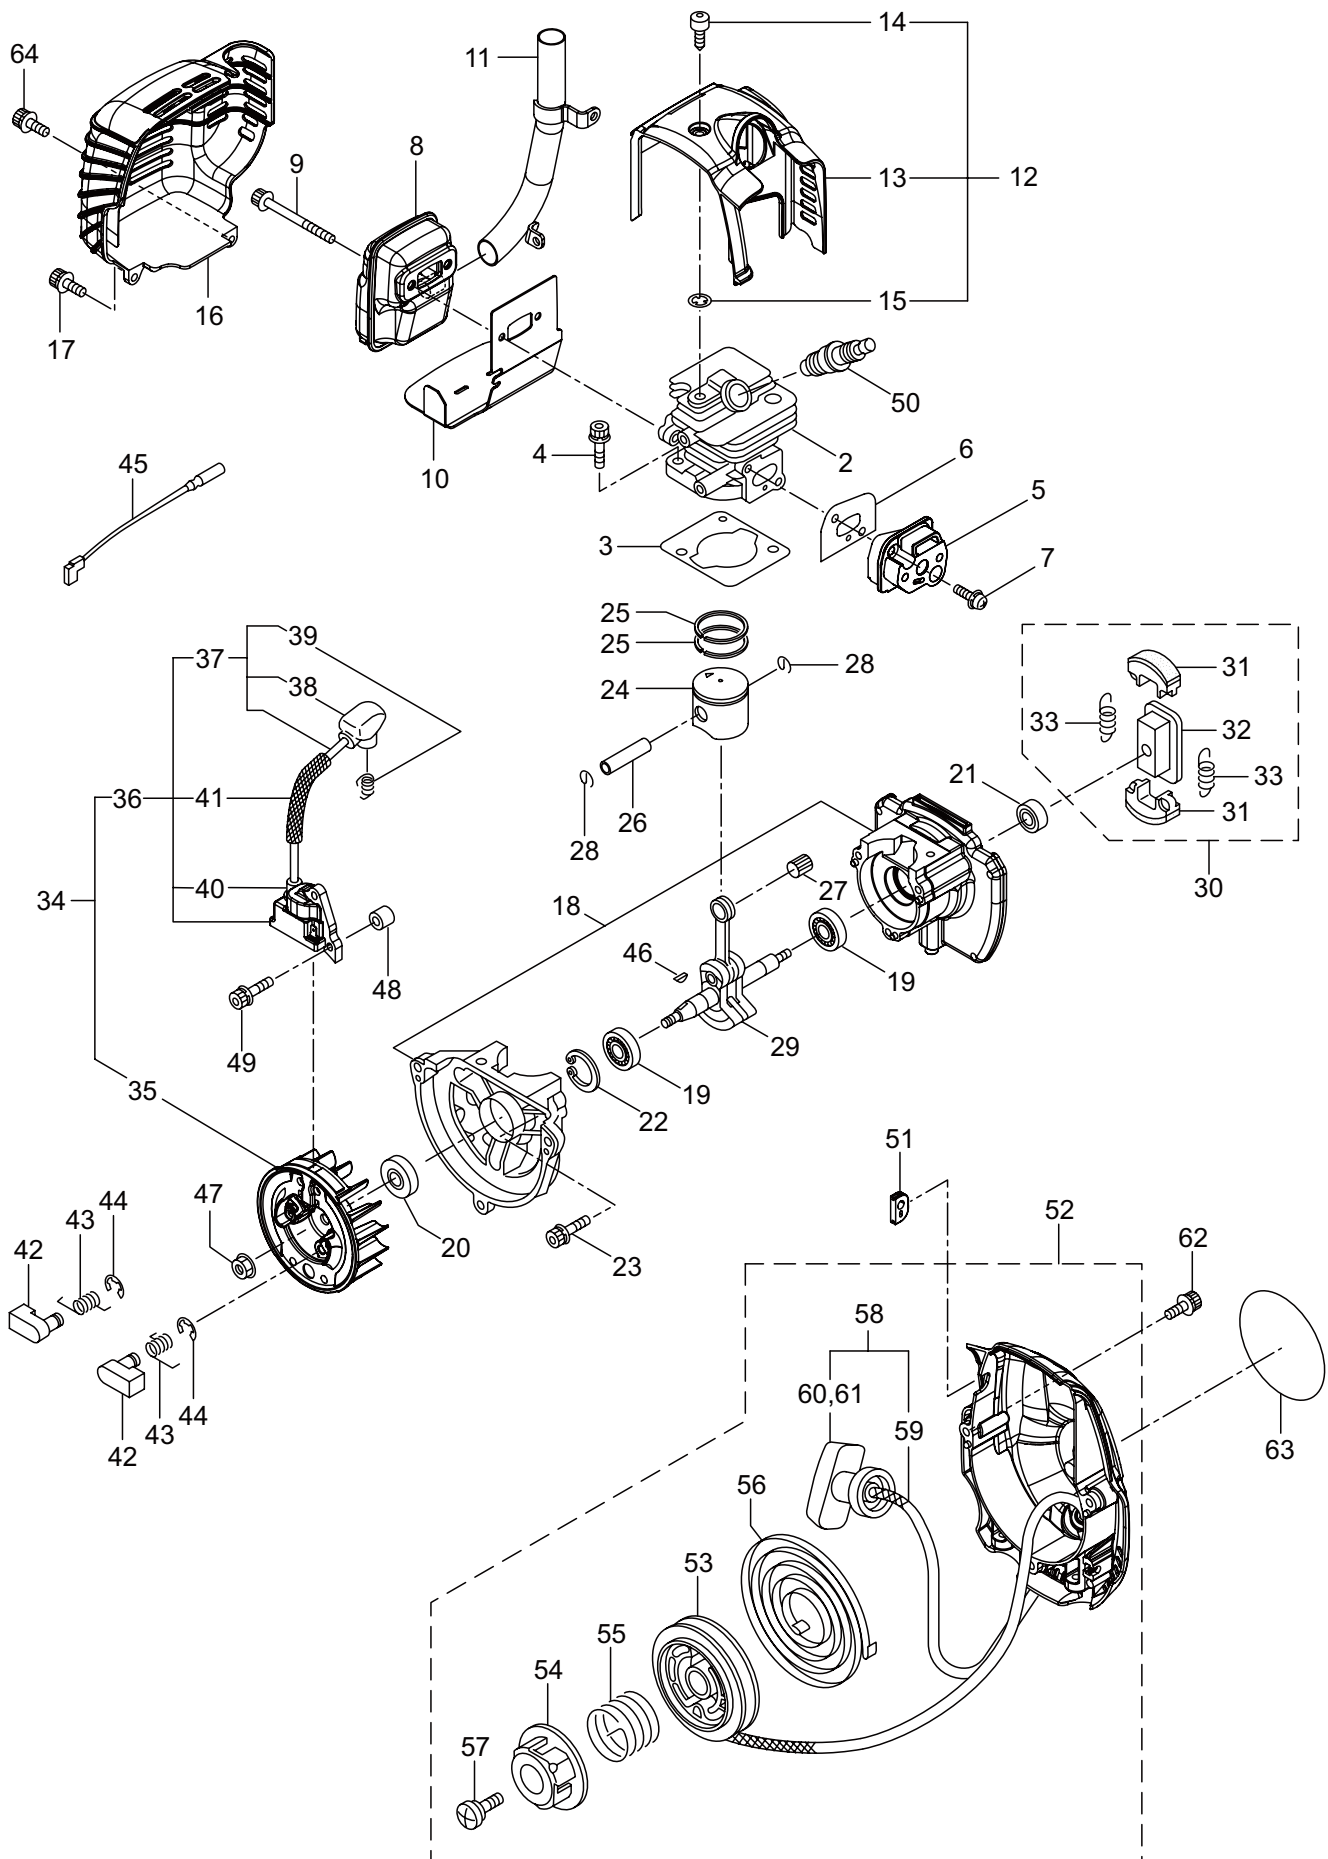

2. HT238D ENGINE

Ref. No.	Part No.	Part Name	Q'ty	Remarks
2-1	875090	Engine	1	HE232/02
2-2	278641	Cylinder	1	
2-3	289643	Gasket	1	
2-4	267290	Cap Screw	2	M5x20
2-5	272744	Insulator	1	New gasket required
2-6	267049	Gasket	1	
2-7	265924	Cap Screw	2	M5x25
2-8	278263	Muffler Comp	1	
2-9	266402	Cap Screw	2	M5x55
2-10	278273	Gasket	1	
2-11	278265	Tail Pipe Comp	1	
2-12	278288	Cylinder Cover Ass'y	1	Incl.13-15
2-13	277793	Cylinder Cover	1	
2-14	286399	Knob	1	M5
2-15	286270	Washer	1	M5
2-16	278272	Muffler Cover Comp	1	
2-17	261607	Cap Screw	1	M5x16
2-18	278208	Crankcase	1	
2-19	261181	Bearing	2	#6000C3
2-20	262712	Oil Seal	1	TC10267
2-21	262713	Oil Seal	1	TC10207
2-22	054676	Snap Ring	1	#26
2-23	261246	Cap Screw	3	M5x25
2-24	272204	Piston	1	
2-25	264891	Piston Ring	2	(2)required
2-26	261036	Piston Pin	1	
2-27	288520	Bearing, Needle	1	
2-28	261576	Clip,Piston	2	
2-29	283155	Shaft Comp	1	
2-30	280404	Clutch Ass'y	1	Incl.31-33
2-31	280568	Clutch Shoe	2	(2)required
2-32	280569	Clutch Boss	1	
2-33	280570	Spring	2	(2)required
2-34	278161	Magneto Ass'y	1	Incl.35-41
2-35	278176	Rotor/Fan	1	
2-36	278293	Ignition Coil Ass'y	1	Incl.37-41
2-37	278367	Spark Plug Wire Ass'y	1	Incl.38,39
2-38	282292	Plug Boot	1	
2-39	261075	Connector	1	
2-40	261072	Cap	1	
2-41	280080	Insulator	1	
2-42	280936	Ratchet	2	
2-43	280553	Spring	2	
2-44	020299	E-Ring	2	#4
2-45	267492	Lead	1