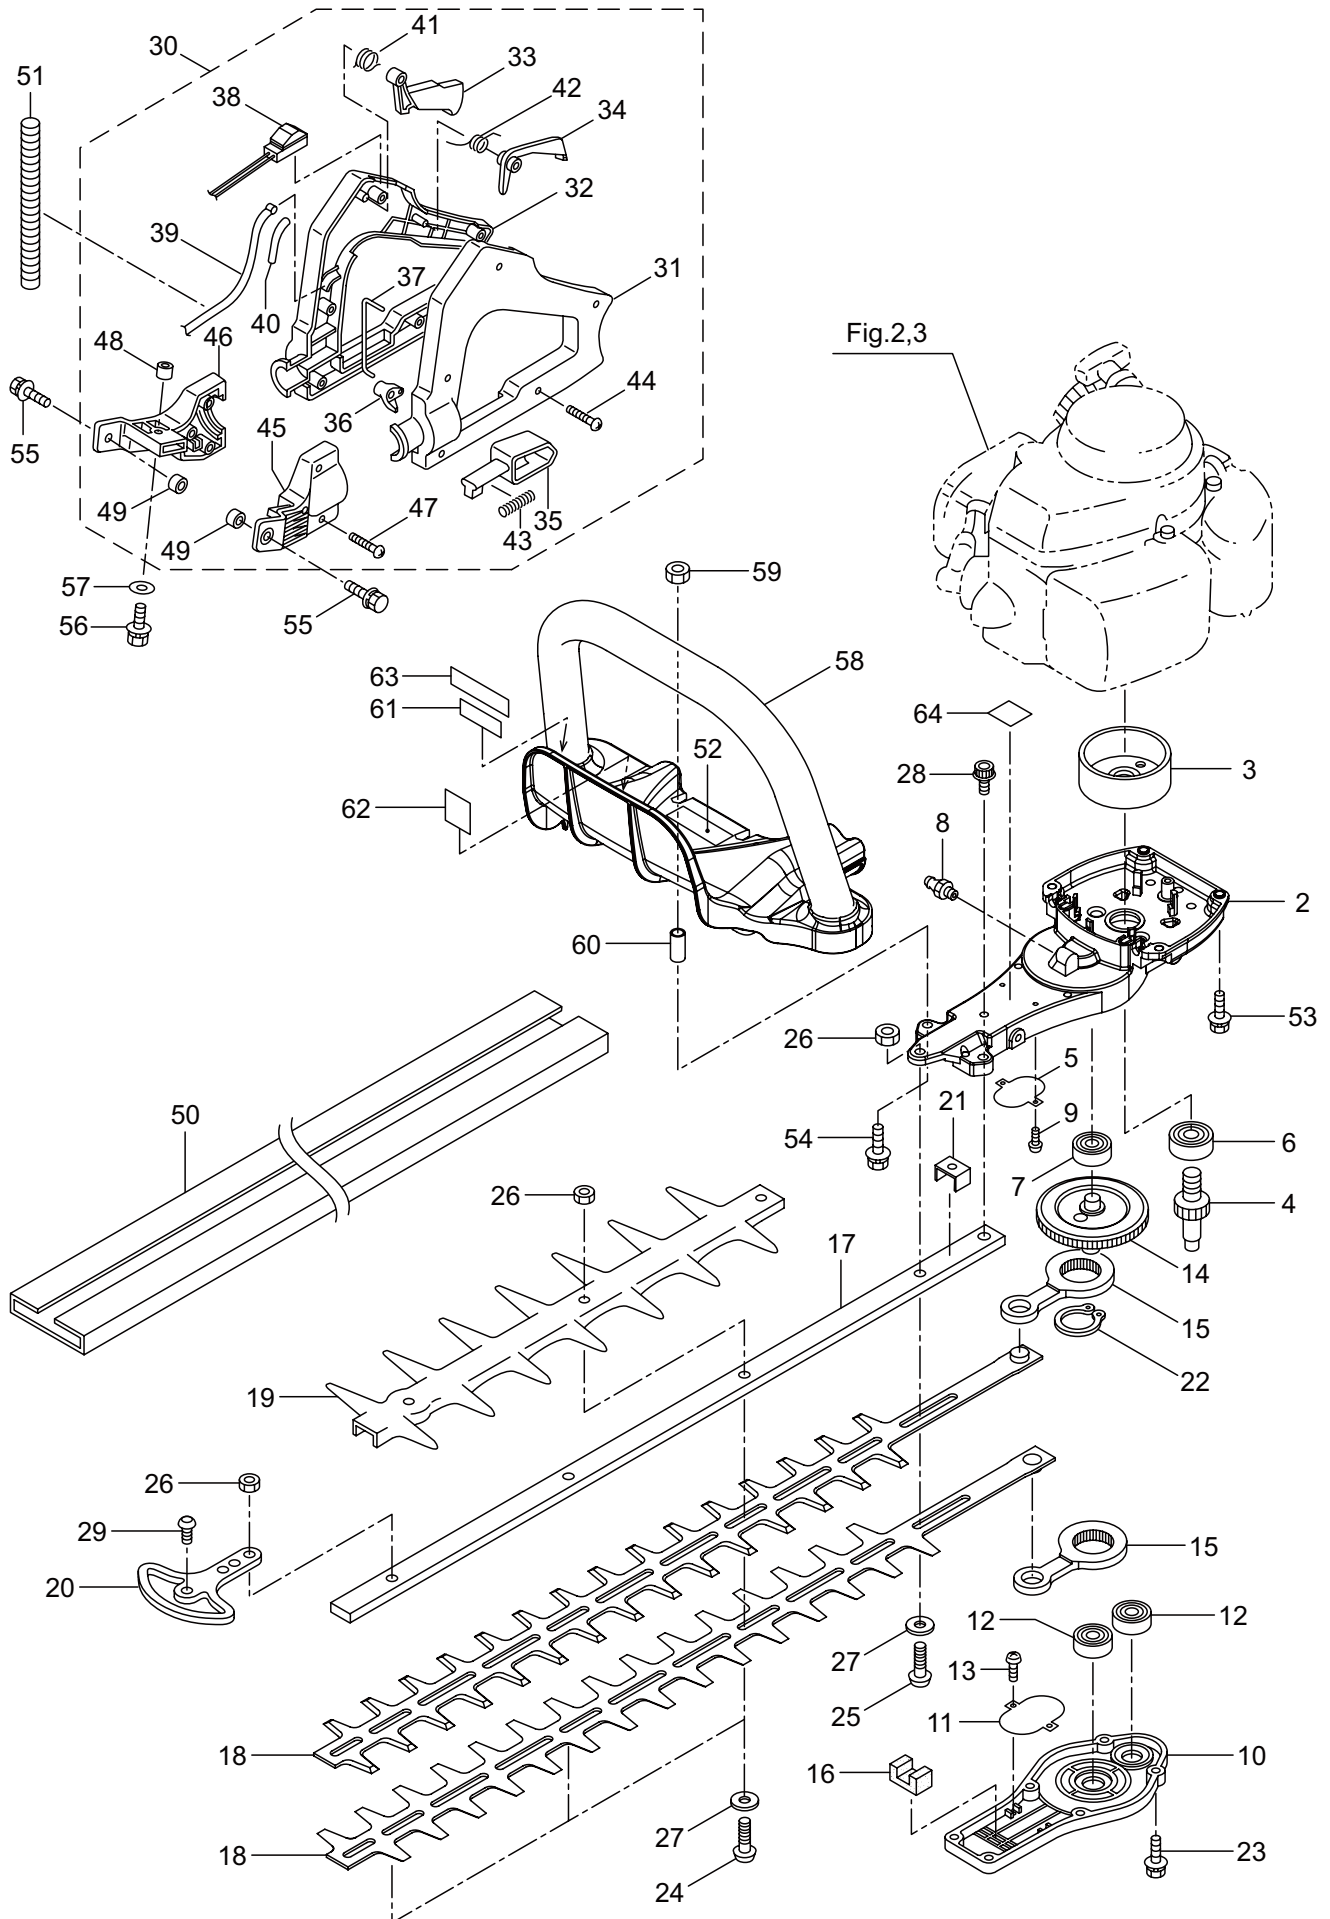

## CONTENTS

1. MAIN BODY .....	1 ~ 4
2. ENGINE .....	5 ~ 8
3. CARBURETOR, RECOIL STARTER .....	9 ~ 10
4. ACCESSORIES .....	11 ~ 12

2017. 11.

P/N 524393-1

1. HT238D  
MAIN BODY

Ref. No.	Part No.	Part Name	Q'ty	Remarks
1-1	362427	HT238D	1	
1-2	278704	Upper Case	1	
1-3	270021	Drum	1	
1-4	271473	Pinion	1	
1-5	271474	Plate	1	
1-6	580767	Bearing	1	#6001 2RS
1-7	270423	Bearing	1	
1-8	991937	Grease Nipple	1	M6
1-9	991924	Screw	2	M3x5
1-10	271475	Lower Case	1	
1-11	271474	Plate	1	
1-12	270423	Bearing	2	
1-13	991924	Screw	2	M3x5
1-14	271465	Crank Comp	1	
1-15	271466	Rod	2	
1-16	270567	Felt	1	
1-17	271467	Guide Plate	1	
1-18	278703	Blade	2	
1-19	274877	Blade Guard	1	
1-20	278720	Chip Guard	1	
1-21	270757	Plate	1	
1-22	580777	Snap Ring	1	#26
1-23	271910	Screw	6	
1-24	991914	Screw	3	
1-25	271229	Screw	1	
1-26	991941	U-Nut	4	M6
1-27	991913	Washer	4	
1-28	272282	Screw	1	
1-29	278721	Screw	1	
1-30	271396	Rear Handle Ass'y	1	Incl.31-49
1-31	271278	Rear Handle (L)	1	
1-32	271279	Rear Handle (R)	1	
1-33	271280	Lever,Throttle	1	
1-34	271281	Stop Lever	1	
1-35	271282	Lock Lever	1	
1-36	271283	Lock Lever Stopper	1	
1-37	271284	Rod	1	
1-38	271285	Switch	1	
1-39	271398	Cable Comp	1	
1-40	271287	Spacer	1	
1-41	271288	Spring	1	
1-42	271289	Spring	1	
1-43	270400	Spring	1	
1-44	271276	Screw	5	
1-45	271274	Handle Stay (L)	1	

## 2. HT238D ENGINE

Ref. No.	Part No.	Part Name	Q'ty	Remarks
2-46	261076	Woodruff Key	1	3x10
2-47	261077	Nut,Rotor	1	M6
2-48	280381	Spacer	2	
2-49	278831	Cap Screw	2	M4x20
2-50	288264	Spark Plug	1	BPMR8Y
2-51	278294	Grommet	1	
2-52	278177	Starter Ass'y	1	Incl.53-61
2-53	286363	Reel	1	
2-54	286364	Cam Plate	1	
2-55	283290	Spring	1	
2-56	280931	Spiral Spring	1	
2-57	267213	Screw	1	
2-58	283291	Rope Ass'y	1	Incl.59-61
2-59	283292	Starter Rope	1	
2-60	261725	Starter Grip	1	
2-61	283293	Rope Stopper	1	
2-62	267290	Cap Screw	3	M5x20
2-63	278323	Label	1	
2-64	267191	Cap Screw	1	M5x16