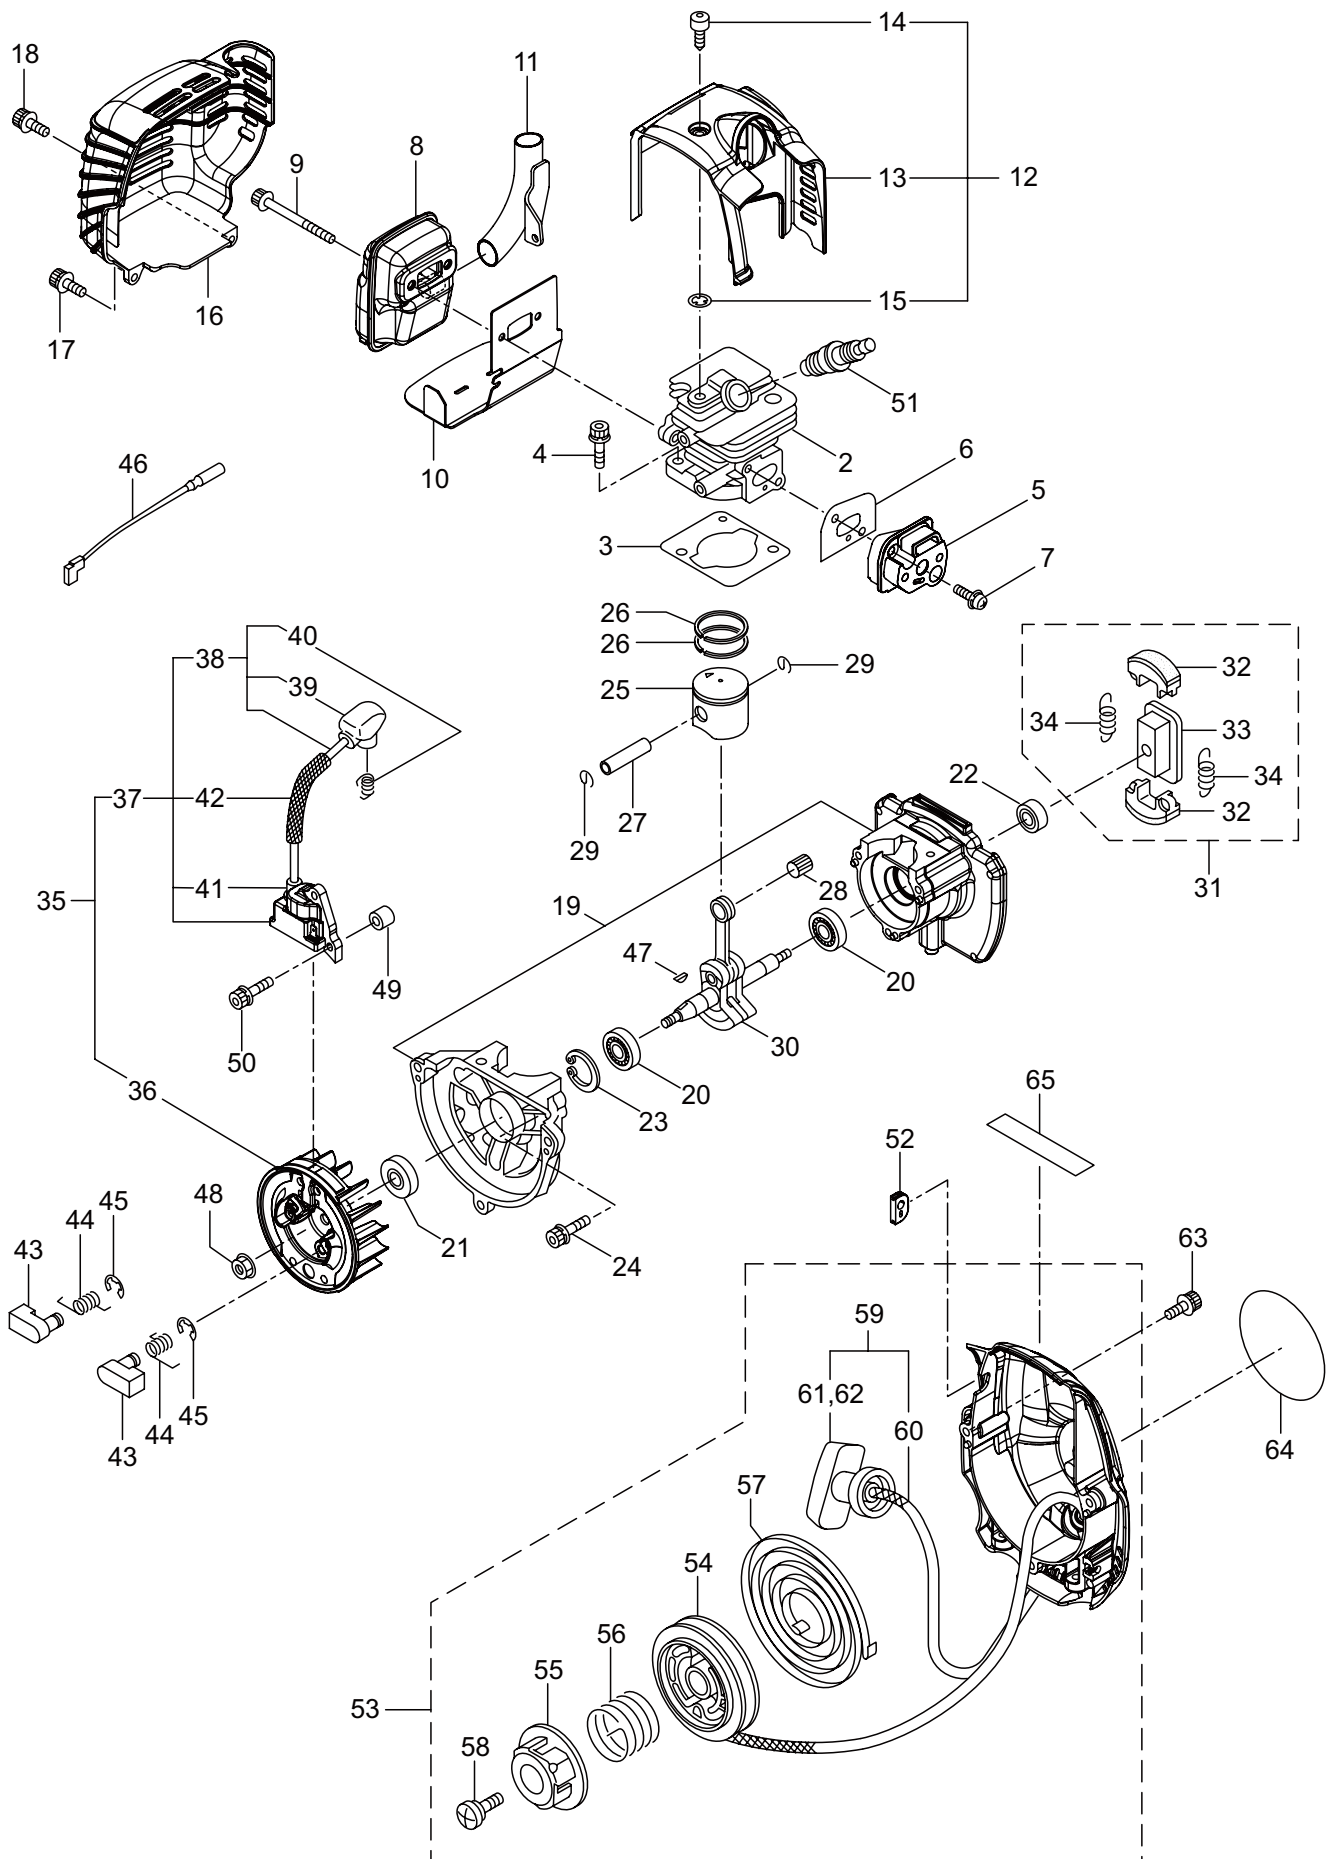

2. HT238P ENGINE

Ref. No.	Part No.	Part Name	Q'ty	Remarks
2-1	875158	Engine	1	HE232/05
2-2	278641	Cylinder	1	
2-3	289643	Gasket	1	
2-4	267290	Cap Screw	2	M5x20
2-5	272744	Insulator	1	New gasket required
2-6	267049	Gasket	1	
2-7	265924	Cap Screw	2	M5x25
2-8	278263	Muffler Comp	1	
2-9	266402	Cap Screw	2	M5x55
2-10	278273	Gasket	1	
2-11	278987	Tail Pipe Comp	1	
2-12	278288	Cylinder Cover Ass'y	1	Incl.13-15
2-13	277793	Cylinder Cover	1	
2-14	286399	Knob	1	M5
2-15	286270	Washer	1	M5
2-16	278272	Muffler Cover Comp	1	
2-17	261607	Cap Screw	1	M5x16
2-18	267191	Cap Screw	1	M5x16
2-19	278208	Crankcase	1	
2-20	261181	Bearing	2	#6000C3
2-21	262712	Oil Seal	1	TC10267
2-22	262713	Oil Seal	1	TC10207
2-23	054676	Snap Ring	1	#26
2-24	261246	Cap Screw	3	M5x25
2-25	272204	Piston	1	
2-26	264891	Piston Ring	2	(2)required
2-27	261036	Piston Pin	1	
2-28	288520	Bearing, Needle	1	
2-29	261576	Clip,Piston	2	
2-30	283155	Shaft Comp	1	
2-31	280404	Clutch Ass'y	1	Incl.32-34
2-32	280568	Clutch Shoe	2	(2)required
2-33	280569	Clutch Boss	1	
2-34	280570	Spring	2	(2)required
2-35	278161	Magneto Ass'y	1	Incl.36-42
2-36	278176	Rotor/Fan	1	
2-37	278293	Ignition Coil Ass'y	1	Incl.38-42
2-38	278367	Spark Plug Wire Ass'y	1	Incl.39,40
2-39	282292	Plug Boot	1	
2-40	261075	Connector	1	
2-41	261072	Cap	1	
2-42	280080	Insulator	1	
2-43	280936	Ratchet	2	
2-44	280553	Spring	2	
2-45	020299	E-Ring	2	#4