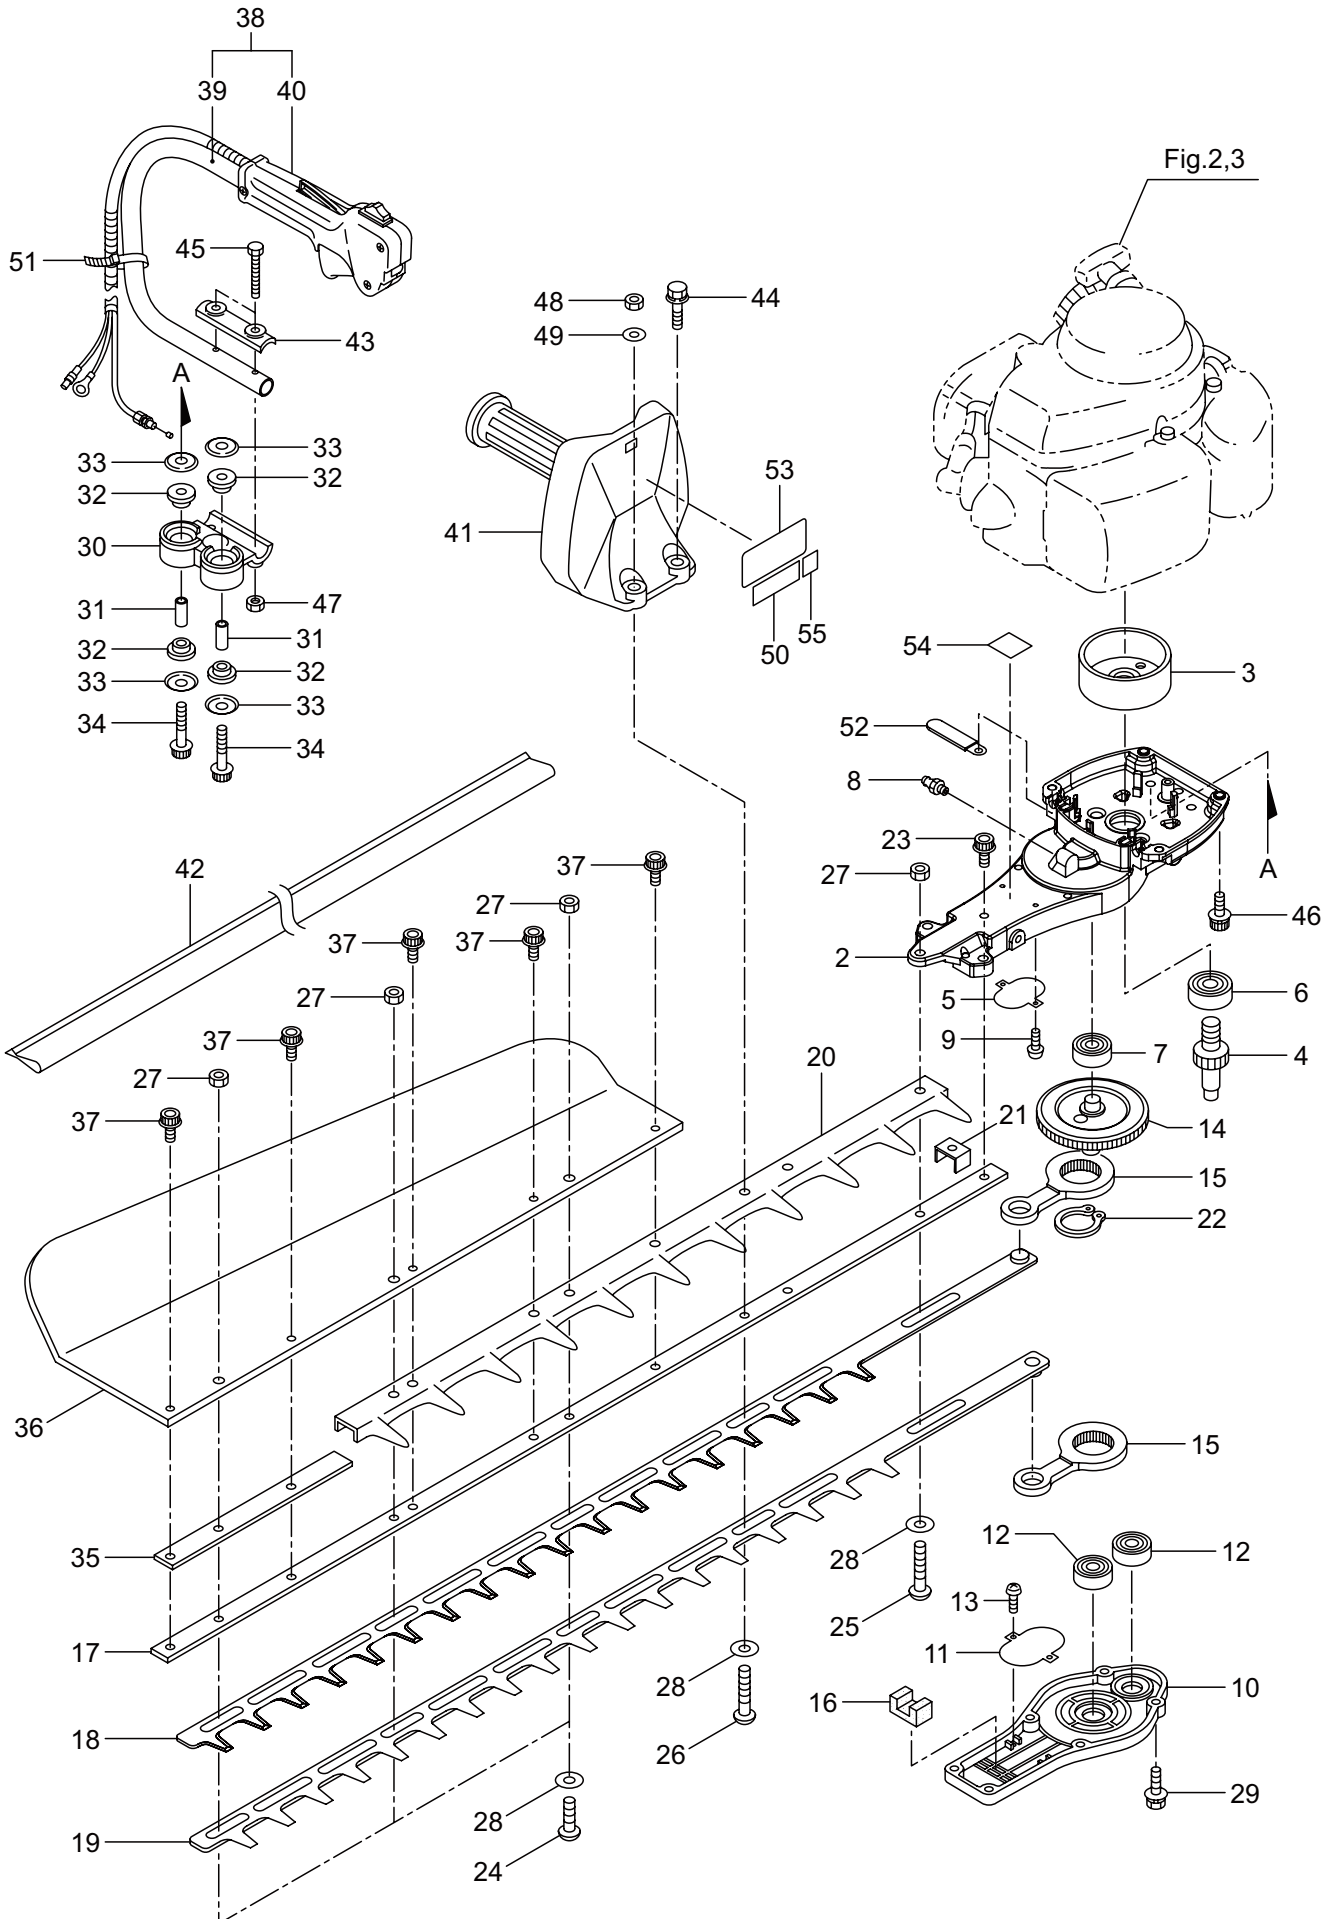

PARTS LIST

HT238P

CONTENTS

1. MAIN BODY	1 ~ 4
2. ENGINE	5 ~ 8
3. CARBURETOR, FUEL TANK	9 ~ 10
4. ACCESSORIES	11 ~ 12

2017. 11.

P/N 524562

1. HT238P
MAIN BODY

Ref. No.	Part No.	Part Name	Q'ty	Remarks
1-1	362440	HT238P	1	
1-2	279077	Upper Case	1	
1-3	270021	Drum	1	
1-4	271473	Pinion	1	
1-5	271474	Plate	1	
1-6	580767	Bearing	1	#6001 2RS
1-7	270423	Bearing	1	
1-8	991937	Grease Nipple	1	M6
1-9	991924	Screw	2	M3x5
1-10	271475	Lower Case	1	
1-11	271474	Plate	1	
1-12	270423	Bearing	2	
1-13	991924	Screw	2	M3x5
1-14	271465	Crank Comp	1	
1-15	271466	Rod	2	
1-16	270567	Felt	1	
1-17	279079	Guide Plate	1	
1-18	279080	Upper Blade	1	
1-19	279081	Lower Blade	1	
1-20	279082	Blade Guide	1	
1-21	270757	Plate	1	
1-22	580777	Snap Ring	1	#26
1-23	272282	Screw	1	
1-24	991914	Screw	3	
1-25	271229	Screw	1	
1-26	279083	Screw	1	
1-27	991941	U-Nut	4	M6
1-28	991913	Washer	5	
1-29	271910	Screw	6	
1-30	577136	Handle Bracket	1	
1-31	274288	Spacer	2	
1-32	274289	Cushion	4	
1-33	274290	Washer	4	
1-34	274291	Screw	2	
1-35	279084	Spacer	1	
1-36	274526	Plate	1	
1-37	279085	Screw	5	
1-38	274240	Left Handle Ass'y	1	Incl.39,40
1-39	274241	Left Handle	1	
1-40	274242	Throttle Trigger	1	
1-41	270090	Right Handle Ass'y	1	
1-42	270070	Cover of Blade	1	
1-43	577133	Handle Fitting	1	
1-44	270151	Bolt	1	M6x20
1-45	580796	Bolt	2	M5x30

1. HT238P
MAIN BODY

Ref. No.	Part No.	Part Name	Q'ty	Remarks
1-46	271908	Screw	4	
1-47	991938	Nut	2	M5
1-48	991941	U-Nut	1	M6
1-49	991964	Washer	1	
1-50	270566	Label	1	
1-51	274299	Band	2	
1-52	274300	Clamp	1	
1-53	266957	Label	1	
1-54	266960	Label	1	
1-55	287394	Label	1	109dB