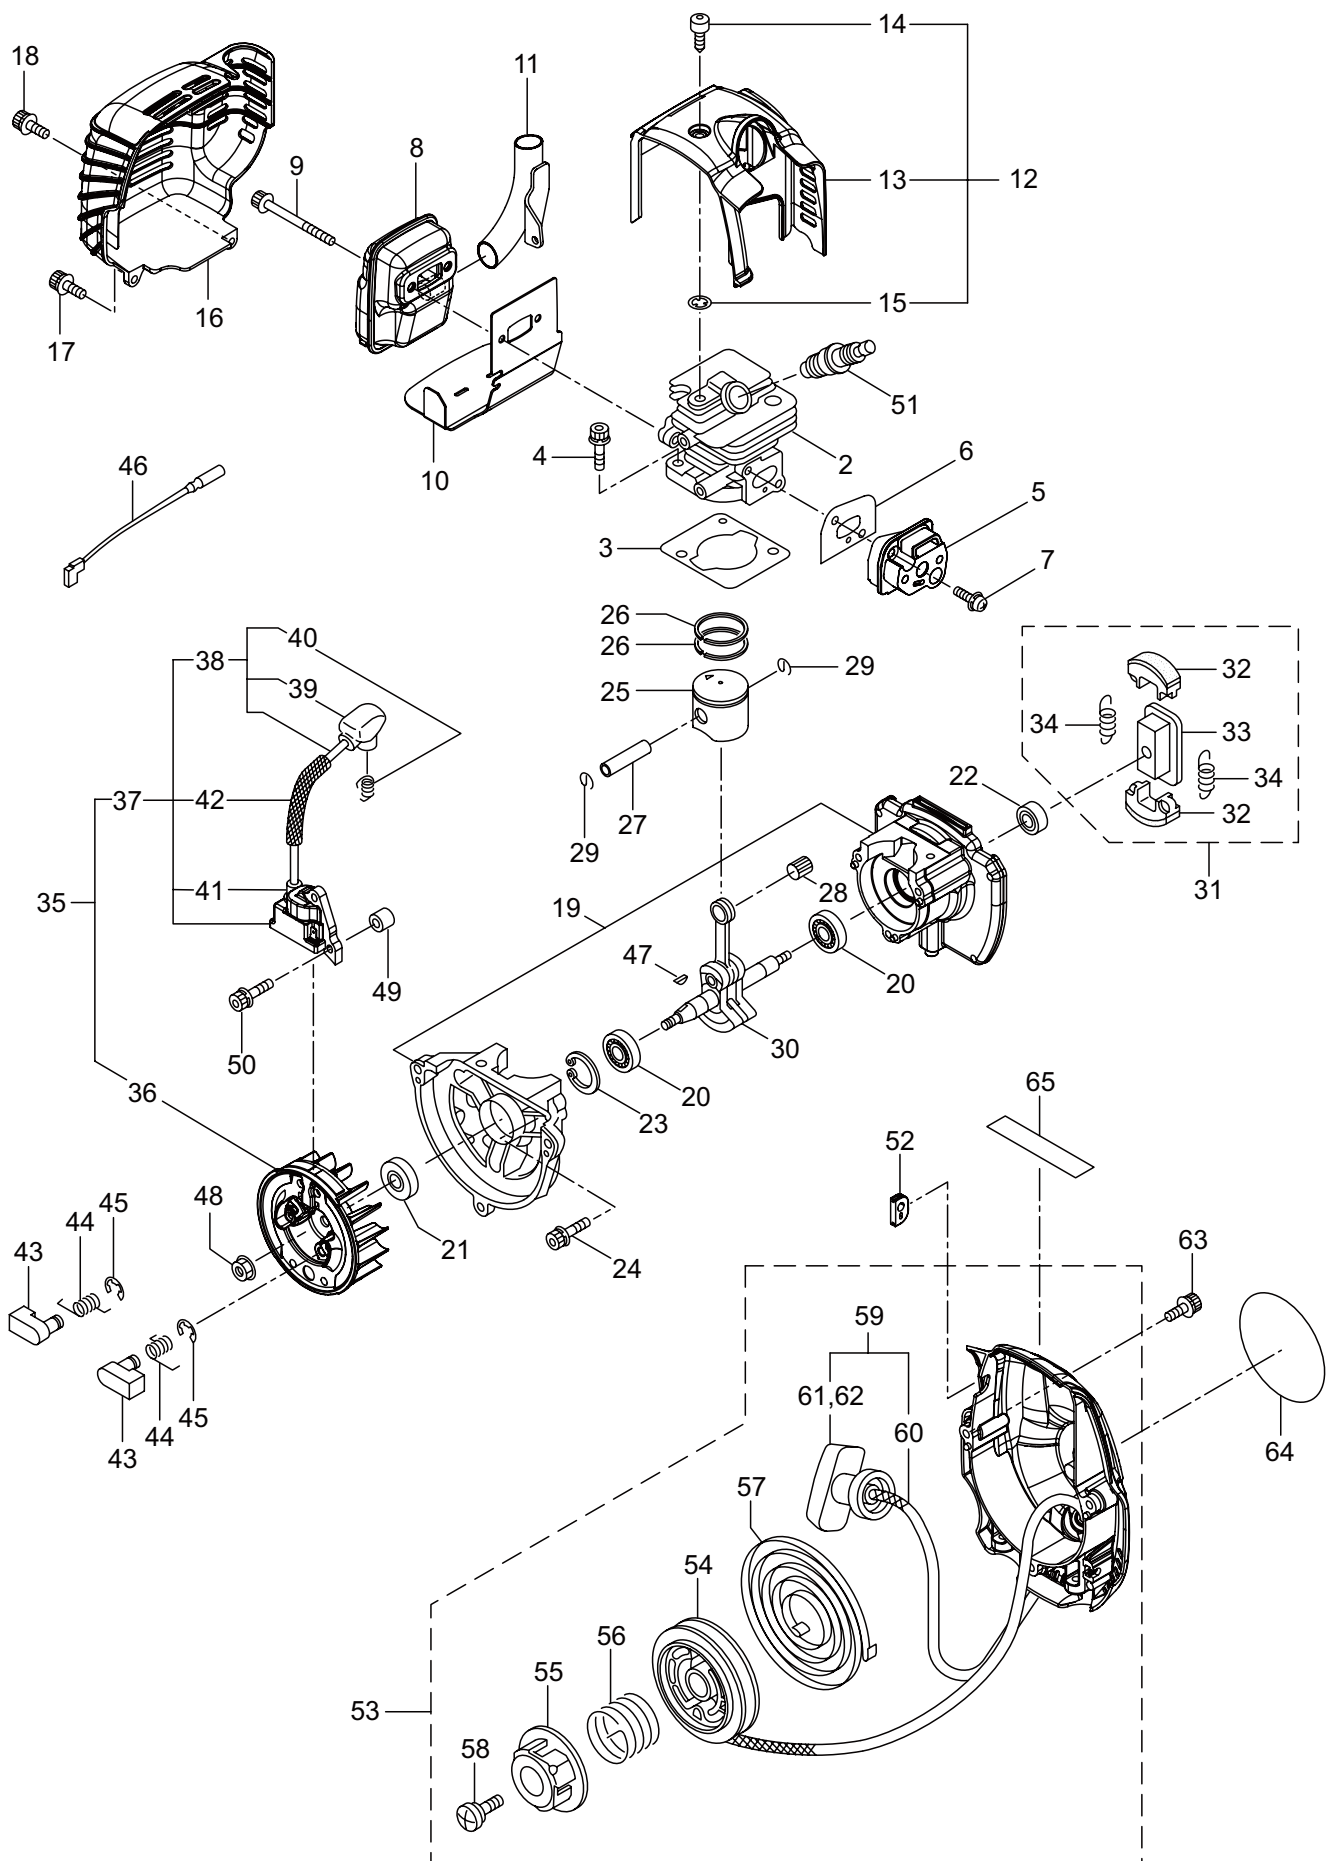

2. HT238P
ENGINE

Ref. No.	Part No.	Part Name	Q'ty	Remarks
2-46	267492	Lead	1	130L
2-47	261076	Woodruff Key	1	3x10
2-48	261077	Nut,Rotor	1	M6
2-49	280381	Spacer	2	
2-50	278831	Cap Screw	2	M4x20
2-51	288264	Spark Plug	1	BPMR8Y
2-52	278294	Grommet	1	
2-53	278177	Starter Ass'y	1	Incl.54-62
2-54	286363	Reel	1	
2-55	286364	Cam Plate	1	
2-56	283290	Spring	1	
2-57	280931	Spiral Spring	1	
2-58	267213	Screw	1	
2-59	283291	Rope Ass'y	1	Incl.60-62
2-60	283292	Starter Rope	1	
2-61	261725	Starter Grip	1	
2-62	283293	Rope Stopper	1	
2-63	267290	Cap Screw	3	M5x20
2-64	278991	Label	1	HT238P
2-65	266959	Label	1	Caution