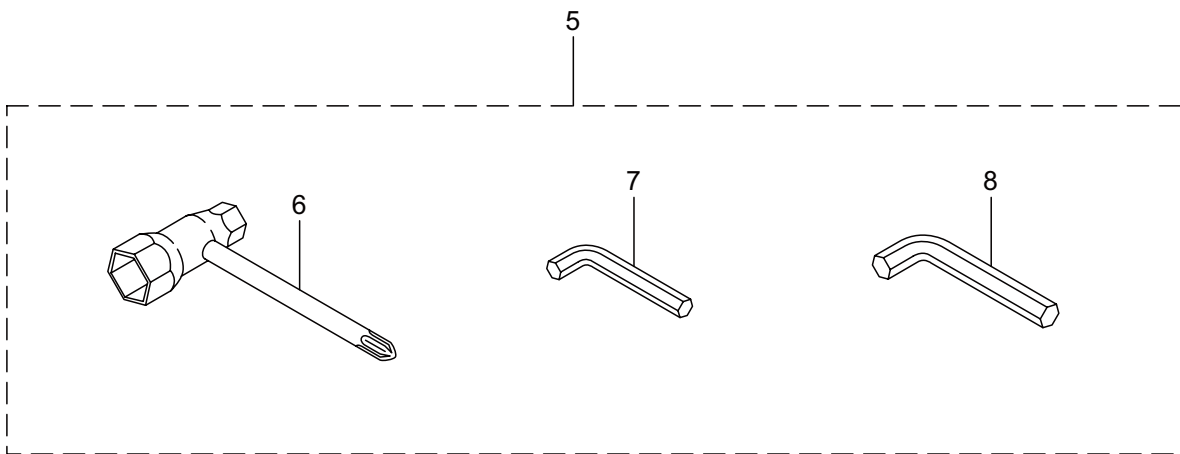

4. HT238P
ACCESSORIES

Ref. No.	Part No.	Part Name	Q'ty	Remarks
4-1	278995	Instruction Manual	1	GB/ES/PT HT238P
4-2	278996	Instruction Manual	1	FR/DE/IT HT238P
4-3	278997	Instruction Manual	1	RU/PL/RO HT238P
4-4	524562	Parts List	1	HT238P
4-5	264606	Tool Set	1	Incl.6-8
4-6	264607	Box Spanner	1	10x19x(+)
4-7	219431	Wrench	1	3mm
4-8	219432	Wrench	1	4mm