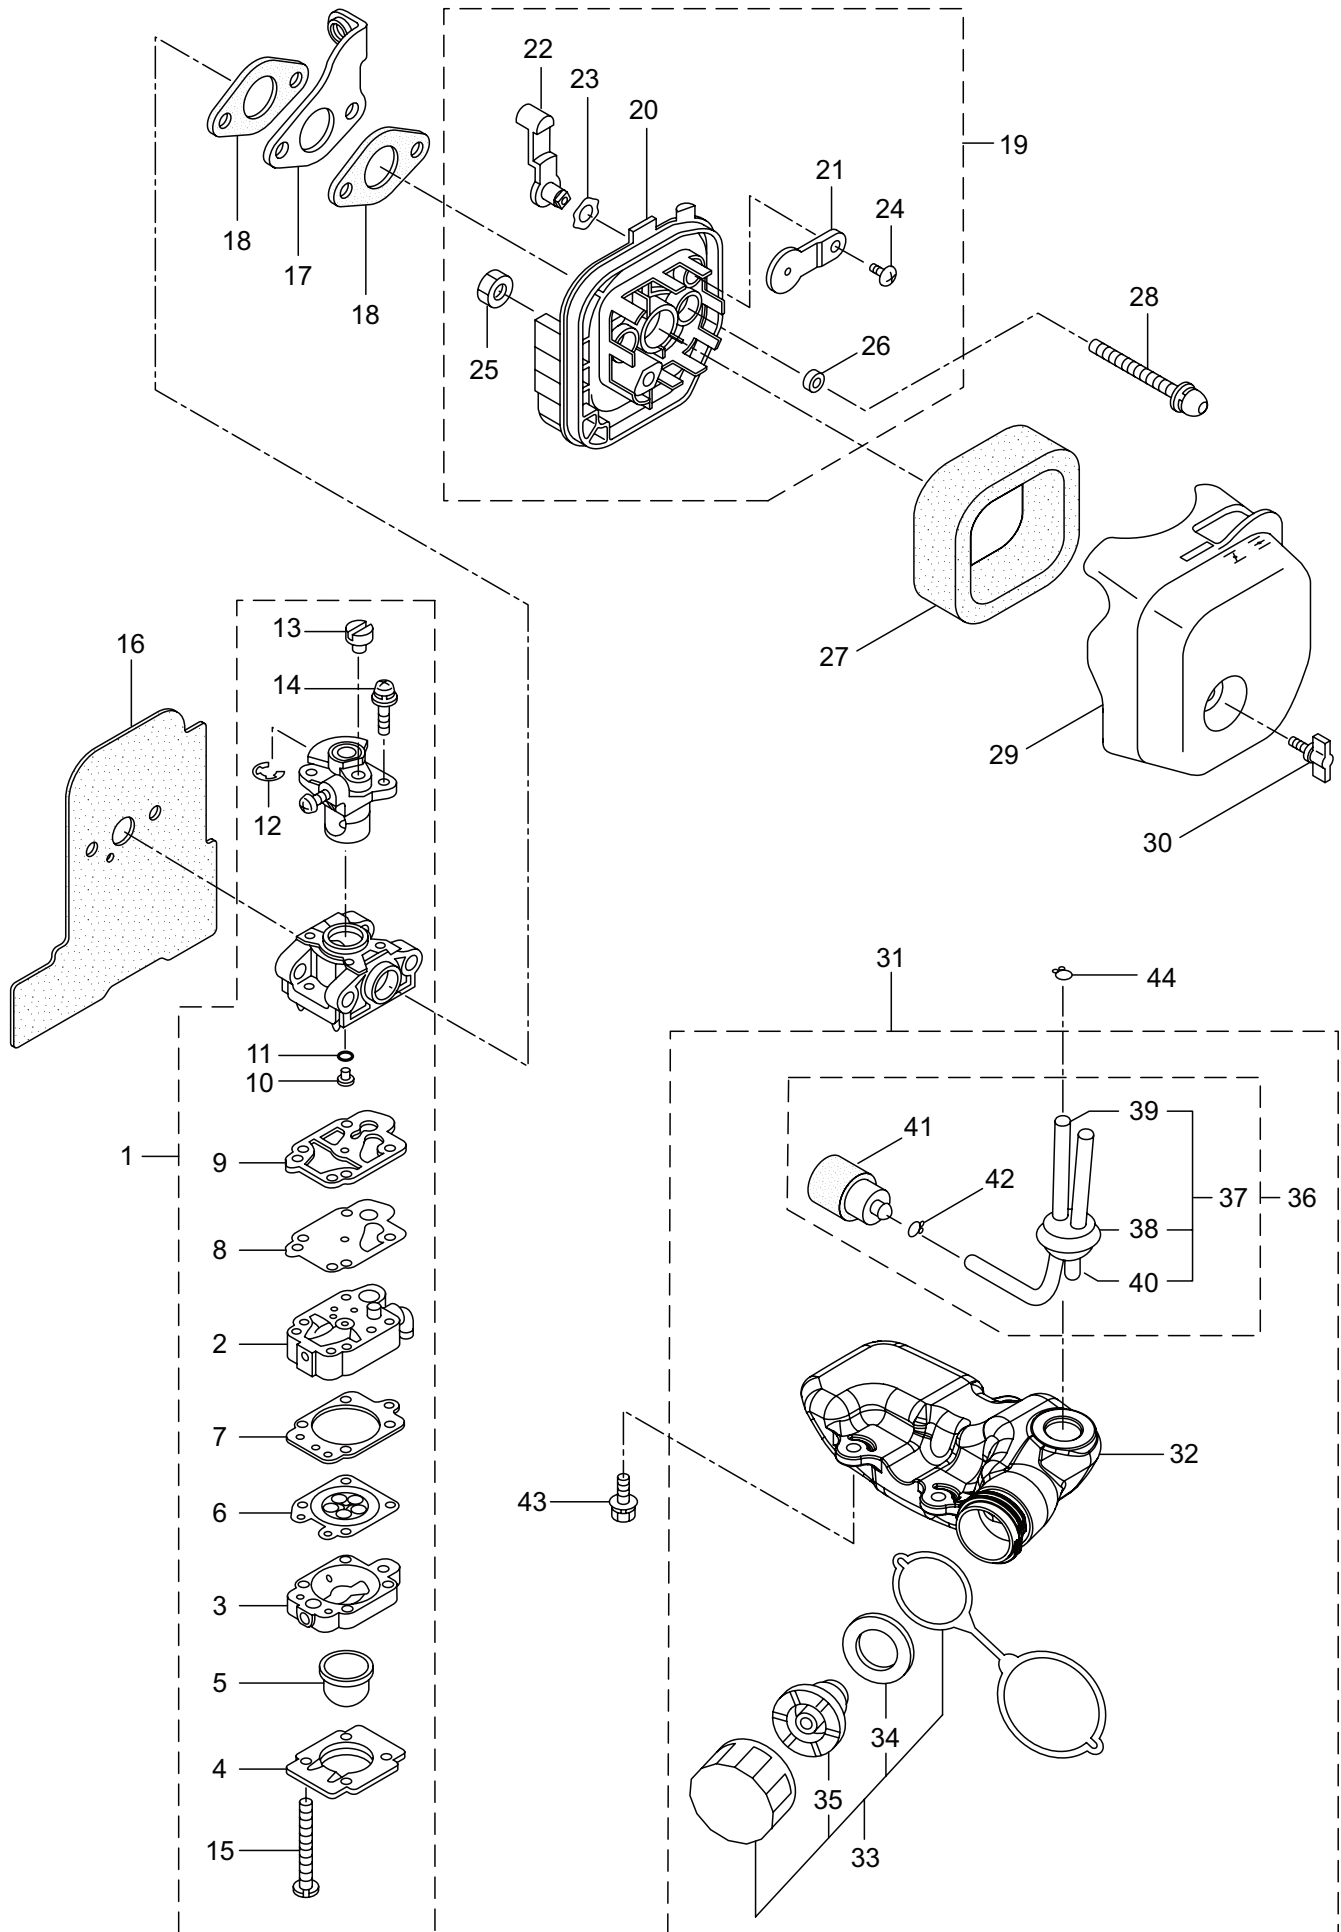

3. HT238P
CARBURETOR, FUEL TANK

Ref. No.	Part No.	Part Name	Q'ty	Remarks
3-1	278297	Carburetor Ass'y	1	Incl.2-15
3-2	268499	Pump Body	1	
3-3	262991	Purge Body	1	
3-4	262992	Cover Plate	1	
3-5	261874	Primer Bulb	1	
3-6	283905	Diaphragm, Meterring	1	
3-7	262993	Gasket	1	
3-8	262994	Diaphragm,Fuel Pump	1	
3-9	282576	Gasket	1	
3-10	289396	Main Jet	1	
3-11	261871	O-Ring	1	
3-12	261876	E-Ring	1	
3-13	261658	Swivel	1	
3-14	264682	Screw	2	
3-15	262996	Screw	4	
3-16	278750	Gasket	1	
3-17	283773	Stay	1	
3-18	283771	Gasket	2	
3-19	289048	Case Ass'y	1	Incl.20-26
3-20	269050	Case Body	1	
3-21	289019	Valve	1	
3-22	284803	Lever	1	
3-23	284816	Washer	1	6.4x11x0.15
3-24	269032	Screw	1	
3-25	126993	Nut	1	M5
3-26	269051	Sleeve	2	
3-27	269030	Element	1	
3-28	264016	Cap Screw	2	M5x60
3-29	283772	Cleaner Cover	1	
3-30	281438	Knob	1	
3-31	278209	Fuel Tank Ass'y	1	Incl.32-42
3-32	277791	Fuel Tank	1	
3-33	283438	Tank Cap Ass'y	1	Incl.34,35
3-34	283727	Gasket	1	
3-35	283764	Breather Ass'y	1	
3-36	265752	Fuel Pipe Pick-up Ass'y	1	Incl.37-42
3-37	264031	Fuel Pipe Ass'y	1	Incl.38-40
3-38	261115	Grommet	1	
3-39	261690	Fuel Pipe	1	160L
3-40	263038	Return Pipe	1	3x6x85L
3-41	264653	Filter Ass'y	1	
3-42	261117	Clip	1	
3-43	269690	Cap Screw	3	M5x18
3-44	261117	Clip	1