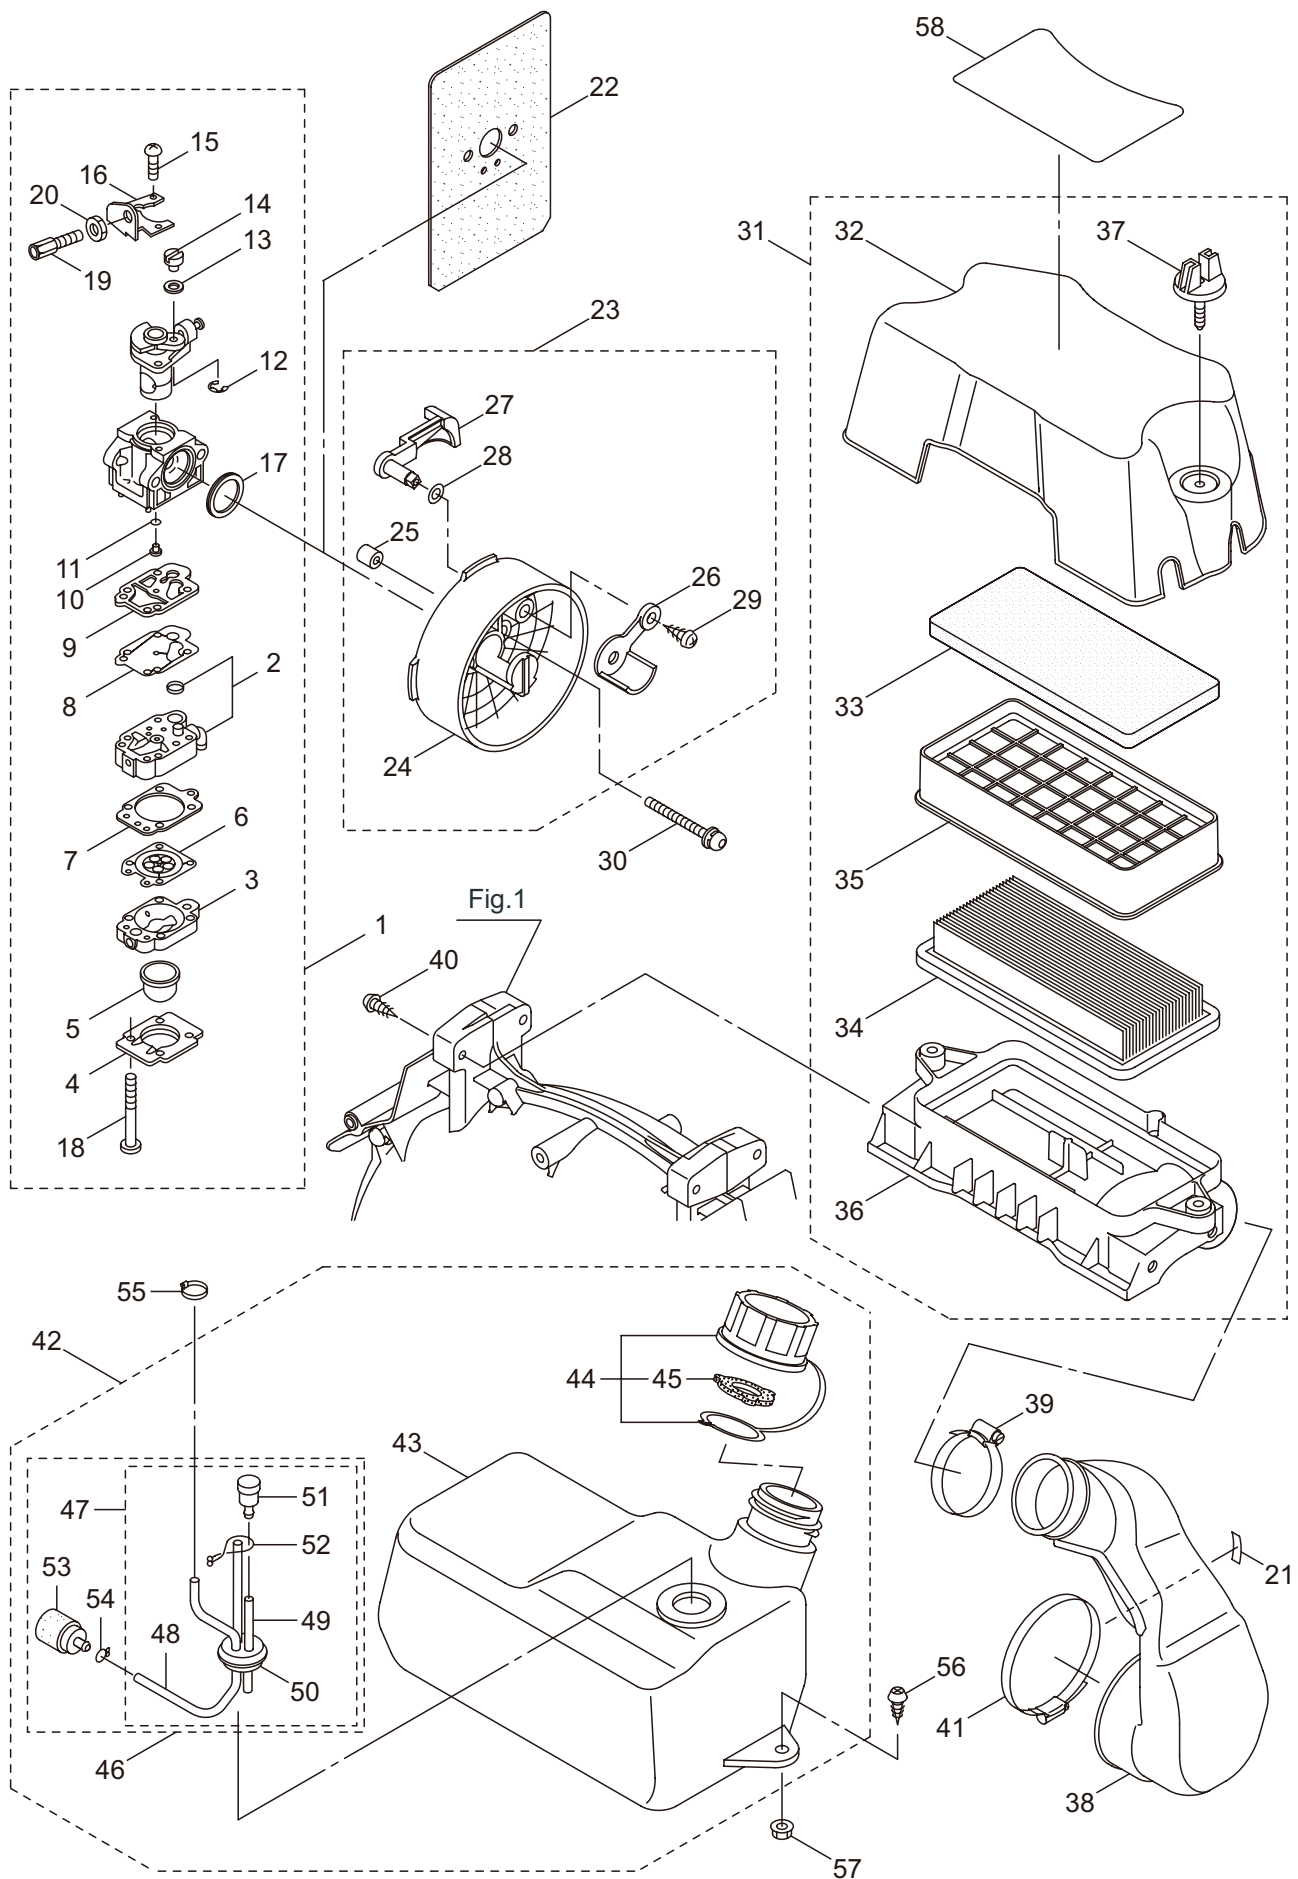

3. BL9000
ENGINE (CARBURETOR, FUEL TANK)

Ref. No.	Part No.	Part Name	Q'ty	Remarks
3-1	276045	Carburetor Ass'y	1	Incl.2-20
3-2	263739	Pump Body	1	
3-3	262991	Purge Body	1	
3-4	262992	Cover Plate	1	
3-5	261874	Primer Bulb	1	
3-6	283905	Diaphragm, Meterring	1	
3-7	262993	Gasket	1	
3-8	262994	Diaphragm,Fuel Pump	1	
3-9	282576	Gasket	1	
3-10	286900	Jet	1	
3-11	261871	O-Ring	1	
3-12	261876	E-Ring	1	
3-13	264678	Washer	1	
3-14	261658	Swivel	1	
3-15	261875	Screw	1	
3-16	264677	Bracket	4	
3-17	261657	Packing	1	
3-18	262996	Screw	4	
3-19	261877	Adapter	1	
3-20	261878	Nut	1	
3-21	277762	Label	1	
3-22	276134	Gasket	1	
3-23	276150	Case Ass'y	1	Incl.24-29
3-24	276151	Case Body	1	
3-25	277830	Sleeve	2	
3-26	276152	Valve	1	
3-27	276153	Lever	1	
3-28	284816	Washer	1	6.4x11x0.15
3-29	269032	Screw	1	
3-30	274106	Cap Screw	2	M5x55
3-31	276463	Air Cleaner Box Ass'y	1	Incl.32-37
3-32	276155	Air Cleaner Box Cover	1	
3-33	276143	Element	1	
3-34	276139	Air Cleaner	1	
3-35	276157	Air Cleaner Case	1	
3-36	276159	Air Cleaner Box Ass'y	1	
3-37	276999	Knob Bolt	1	
3-38	276161	Intake Pipe	1	
3-39	277547	Clump Ass'y	1	#55
3-40	123194	Tapping Screw	4	M6x18
3-41	277548	Clump Ass'y	1	#90
3-42	276351	Tank Ass'y	1	Incl.43-54
3-43	275903	Fuel Tank	1	
3-44	131319	Tank Cap Ass'y	1	Incl.45
3-45	287058	Gasket	1