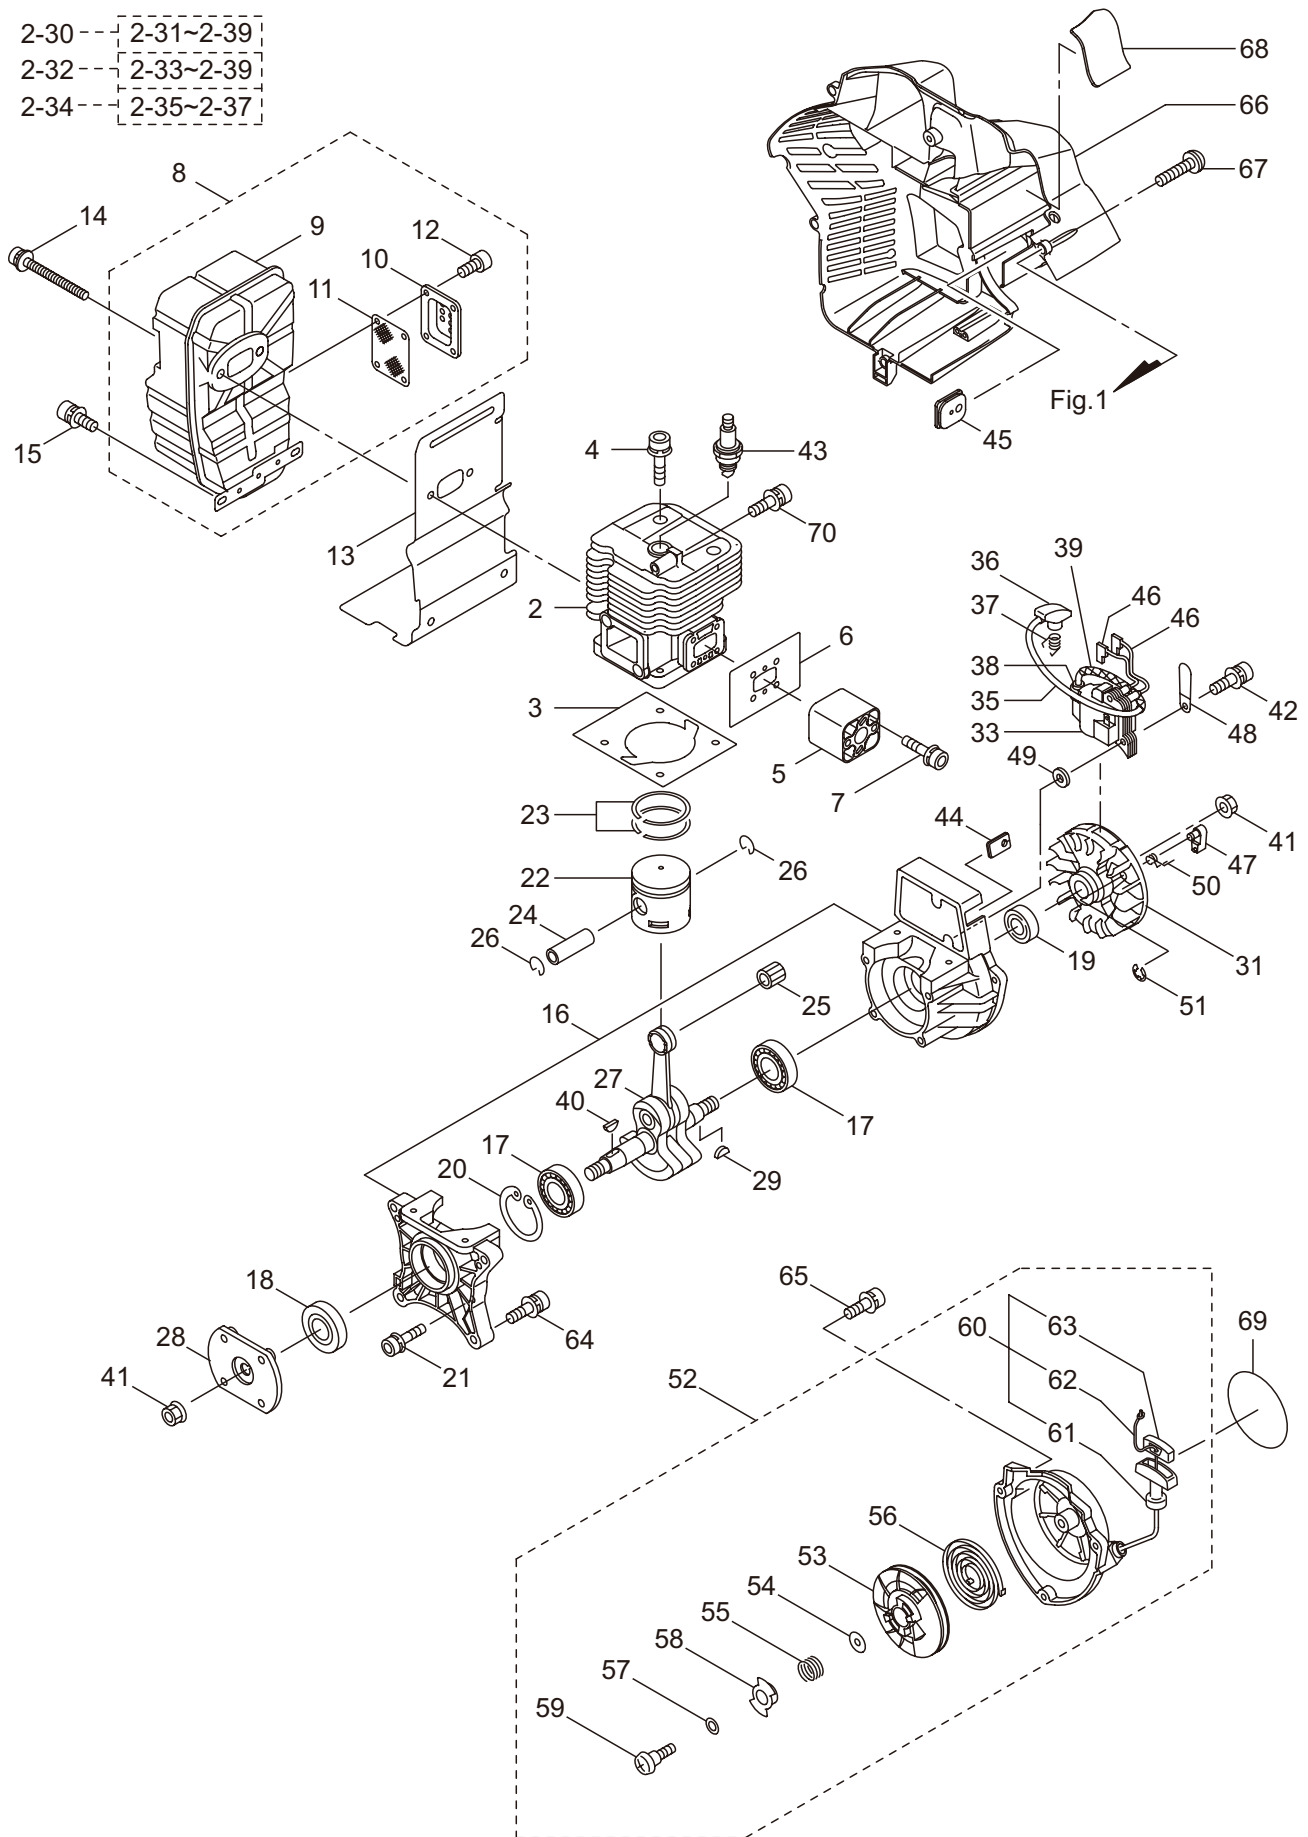

2. BL9000 ENGINE (CYLINDER, CRANKCASE)

2-30	2-31~2-39
2-32	2-33~2-39
2-34	2-35~2-37