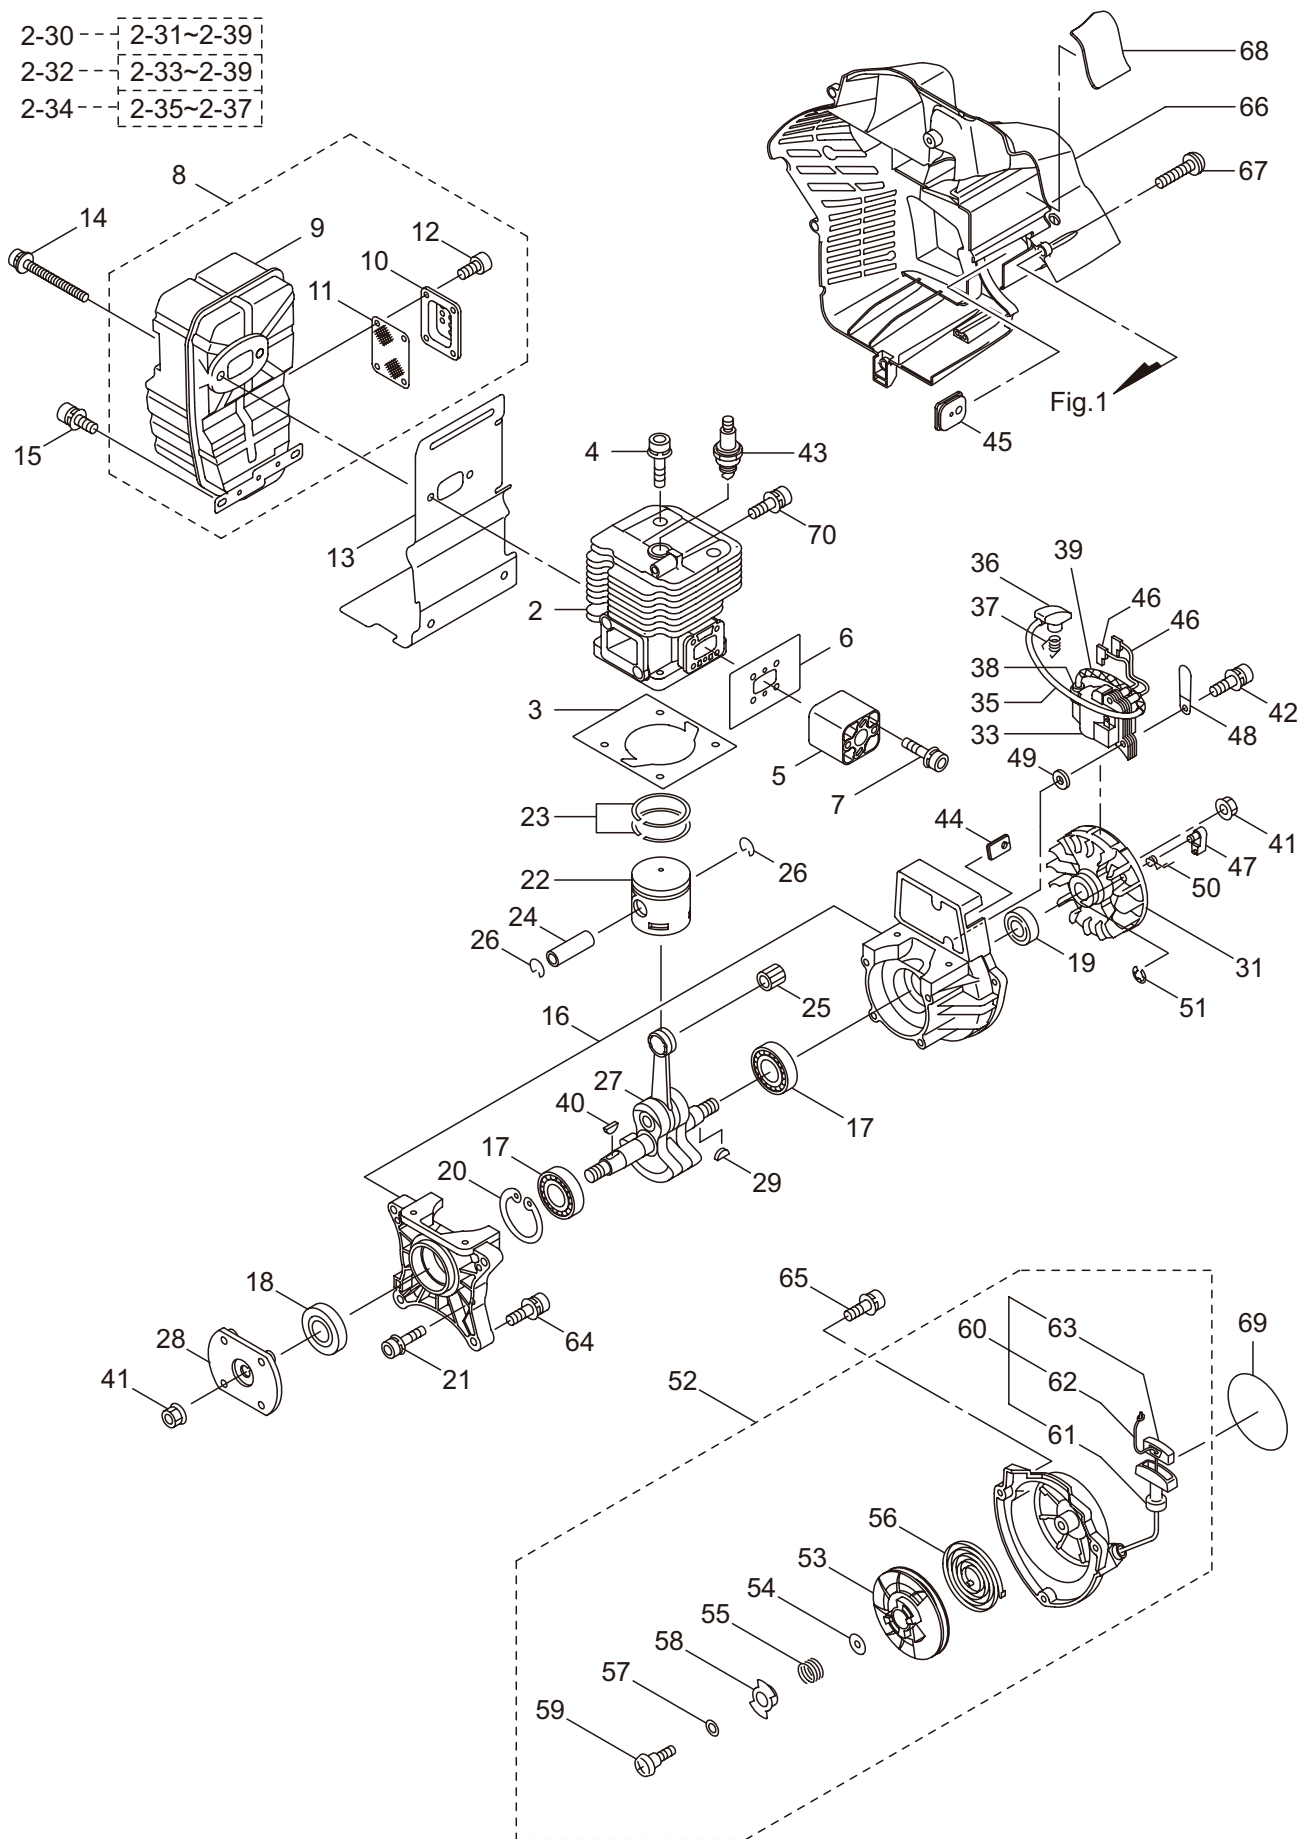

2. BL9000 ENGINE (CYLINDER, CRANKCASE)

2-30	2-31~2-39
2-32	2-33~2-39
2-34	2-35~2-37

Ref. No.	Part No.	Part Name	Q'ty	Remarks
2-46	281864	Lead	2	
2-47	276133	Ratchet	2	
2-48	277770	Clamp	1	
2-49	289481	Spacer	2	
2-50	262637	Return Spring	2	
2-51	262638	E-Ring	2	
2-52	276130	Recoil Starter Ass'y	1	Incl.53-63
2-53	276035	Reel	1	
2-54	276036	Washer	1	
2-55	276037	Spring	1	
2-56	276038	Spiral Spring	1	
2-57	276039	Washer	1	
2-58	276040	Plate	1	
2-59	276041	Screw	1	
2-60	276042	Rope Ass'y	1	Incl.61-63
2-61	276043	Starter Rope	1	
2-62	262633	Starter Grip	1	
2-63	262981	Cap	1	
2-64	275877	Cap Screw	4	M6X25
2-65	268940	Screw	3	M5x18
2-66	276163	Top Cover	1	
2-67	131523	Tapping Screw	5	M5x20
2-68	277462	Grommet	1	
2-69	275979	Label	1	
2-70	264223	Cap Screw	1	M5x40