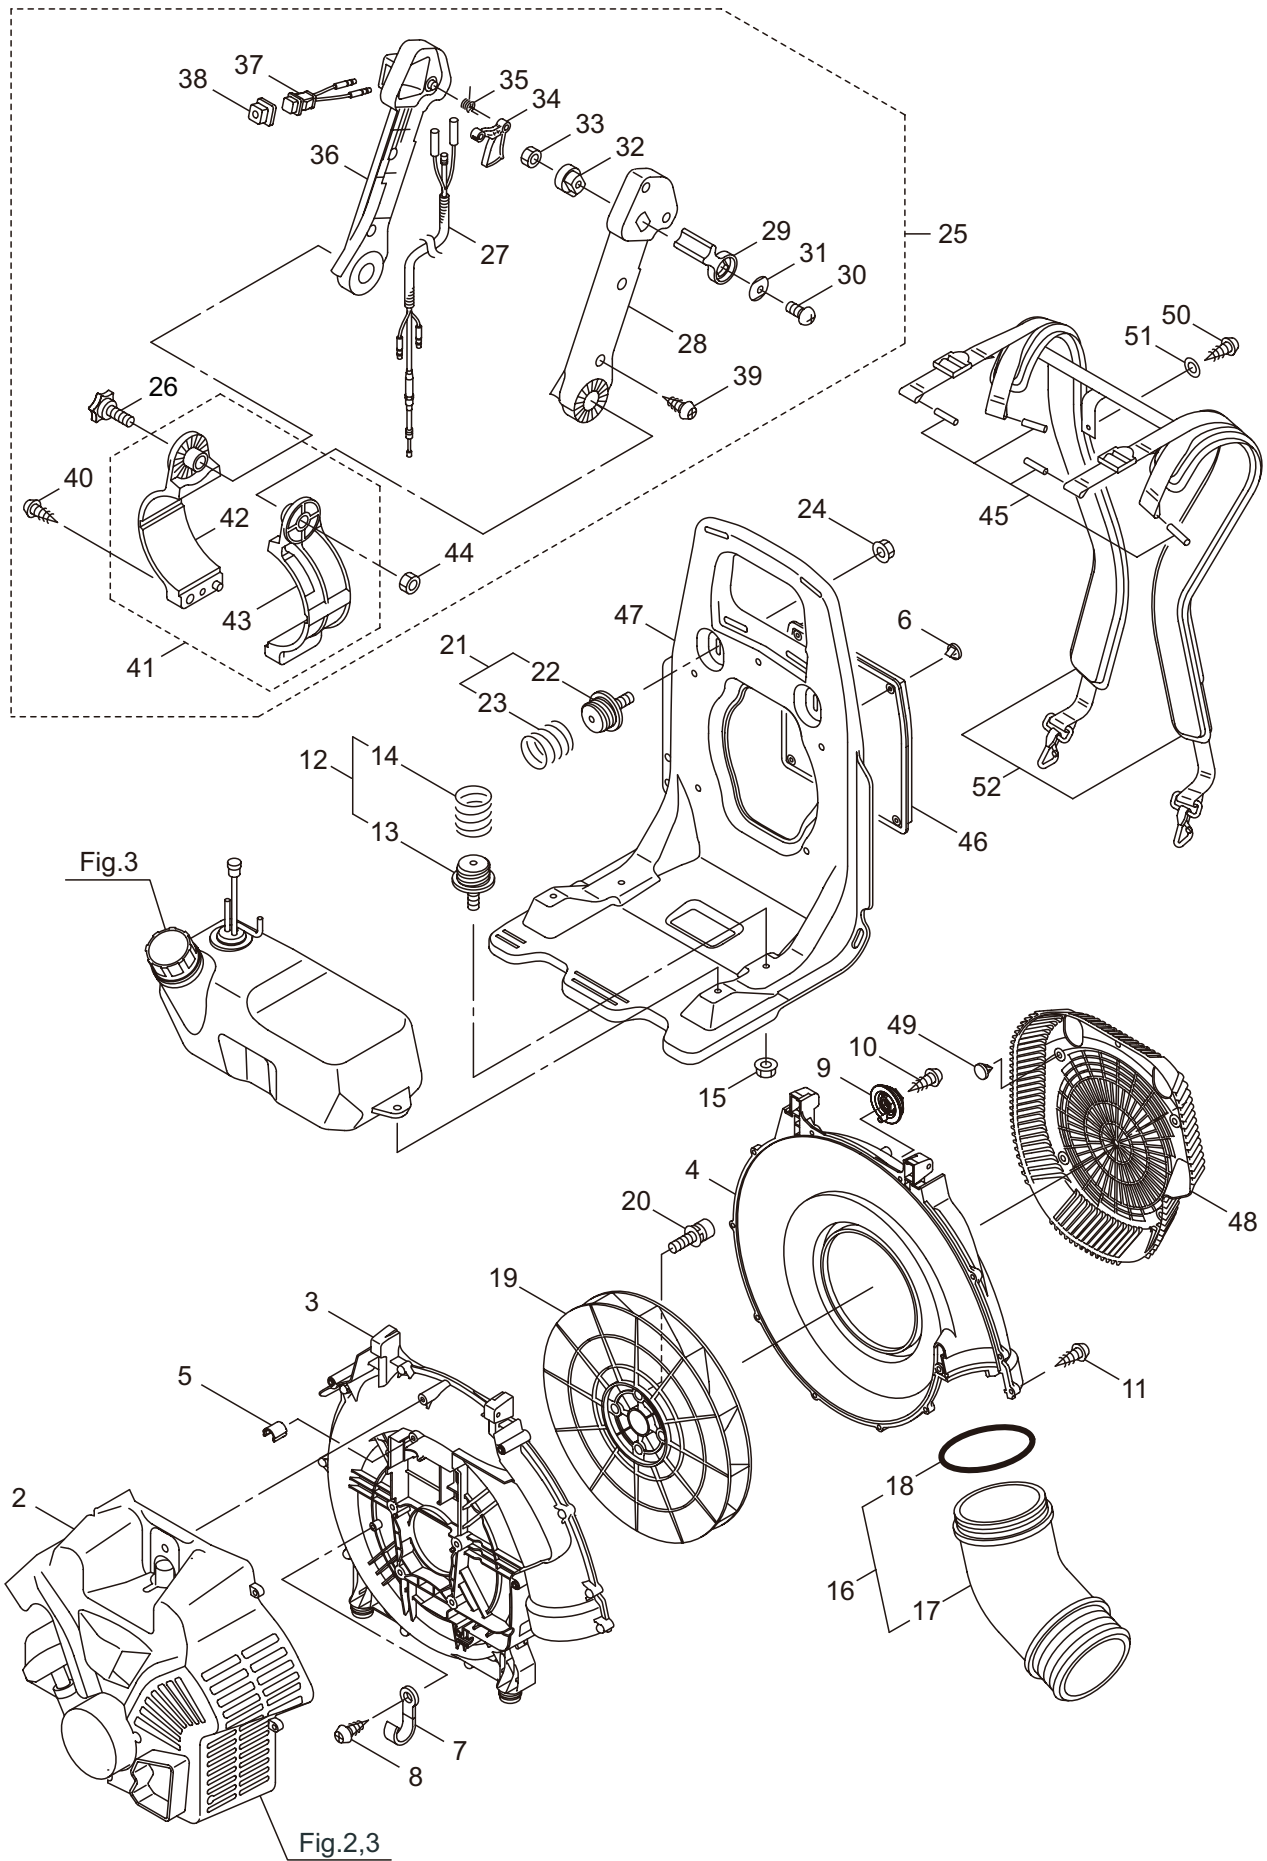

PARTS LIST

BL9000

CONTENTS

1. FRAME & BLOWER	1 ~ 4
2. ENGINE (CYLINDER, CRANKCASE)	5 ~ 8
3. ENGINE (CARBURETOR, FUEL TANK).....	9 ~ 12
4. ACCESSORIES, OPTIONAL PARTS	13 ~ 14

2017. 01.

P/N 524388

1. BL9000
 FRAME & BLOWER

Ref. No.	Part No.	Part Name	Q'ty	Remarks
1-1	395857	BL9000	1	
1-2	276019	Engine	1	CE800/01
1-3	275864	Fan Case (E)	1	
1-4	275868	Fan Case (S)	1	
1-5	276361	Collar	1	
1-6	100749	Fastener	4	#7
1-7	109051	Clamp	1	
1-8	082697	Tapping Screw	1	M5x10
1-9	275966	Plug B	2	
1-10	131523	Tapping Screw	2	M5x20
1-11	130420	Tapping Screw	12	M5x25
1-12	275964	Buffer	2	Incl.13,14
1-13	275965	Plug A Comp	2	
1-14	275967	Spring	2	2.9-50L
1-15	127228	Nut	2	M6
1-16	275870	Flexible Pipe Ass'y	1	Incl.17,18
1-17	275871	Elbow Pipe	1	
1-18	275873	O-Ring	1	V95
1-19	275874	Fan	1	
1-20	275877	Cap Screw	4	M6X25
1-21	275964	Buffer	2	Incl.22,23
1-22	275965	Plug A Comp	2	
1-23	275967	Spring	2	2.9-50L
1-24	127228	Nut	2	M6
1-25	275878	Throttle Ass'y	1	Incl.26-44
1-26	276459	Knob Bolt	1	M6x40
1-27	276297	Throttle Wire Ass'y	1	
1-28	275881	Throttle Case A	1	
1-29	272721	Lever	1	
1-30	273211	Screw	1	5x18
1-31	272724	Spring Washer	1	
1-32	275883	Link	1	
1-33	230662	Nut	1	M5
1-34	275885	Lever	1	
1-35	275887	Spring	1	
1-36	275888	Throttle Case B	1	
1-37	275890	Stop Switch	1	
1-38	222138	Cover, Switch	1	
1-39	235679	Screw	4	
1-40	131523	Tapping Screw	1	M5x20
1-41	275891	Band Ass'y	1	Incl.42,43
1-42	275892	Band (A)	1	
1-43	275894	Band (B)	1	
1-44	127298	Nut	1	M6
1-45	125717	Pin	4	