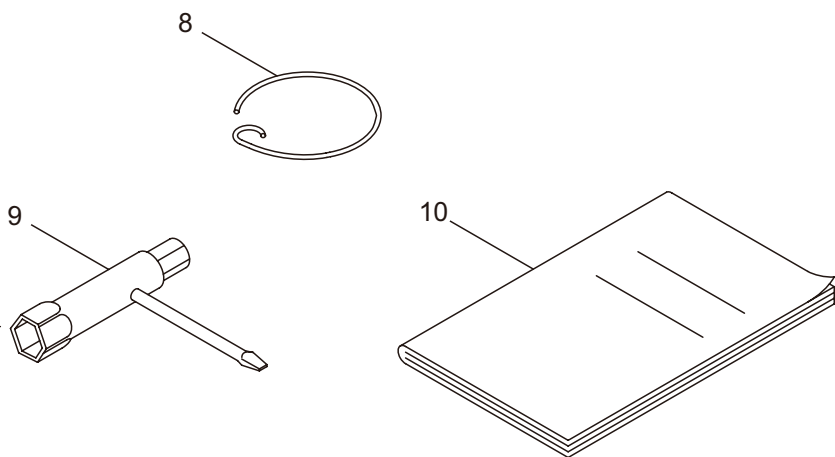

4. BL9000
ACCESSORIES, OPTIONAL PARTS

Ref. No.	Part No.	Part Name	Q'ty	Remarks
4-1	275906	Flexible Pipe	1	
4-2	275908	Pipe Ass'y	1	Incl.3-6
4-3	275909	Flexible Pipe	1	
4-4	275914	Straight Blow Pipe	1	
4-5	275916	Blow Pipe	1	
4-6	276352	Blow Pipe	1	
4-7	130208	Clamp Ass'y	2	#105
4-8	128924	Clamp	2	
4-9	288652	Combi Box Spanner	1	13x19 L=190
4-10	276173	Instruction Manual	1	BL9000
4-11	278009	Blow Pipe	1