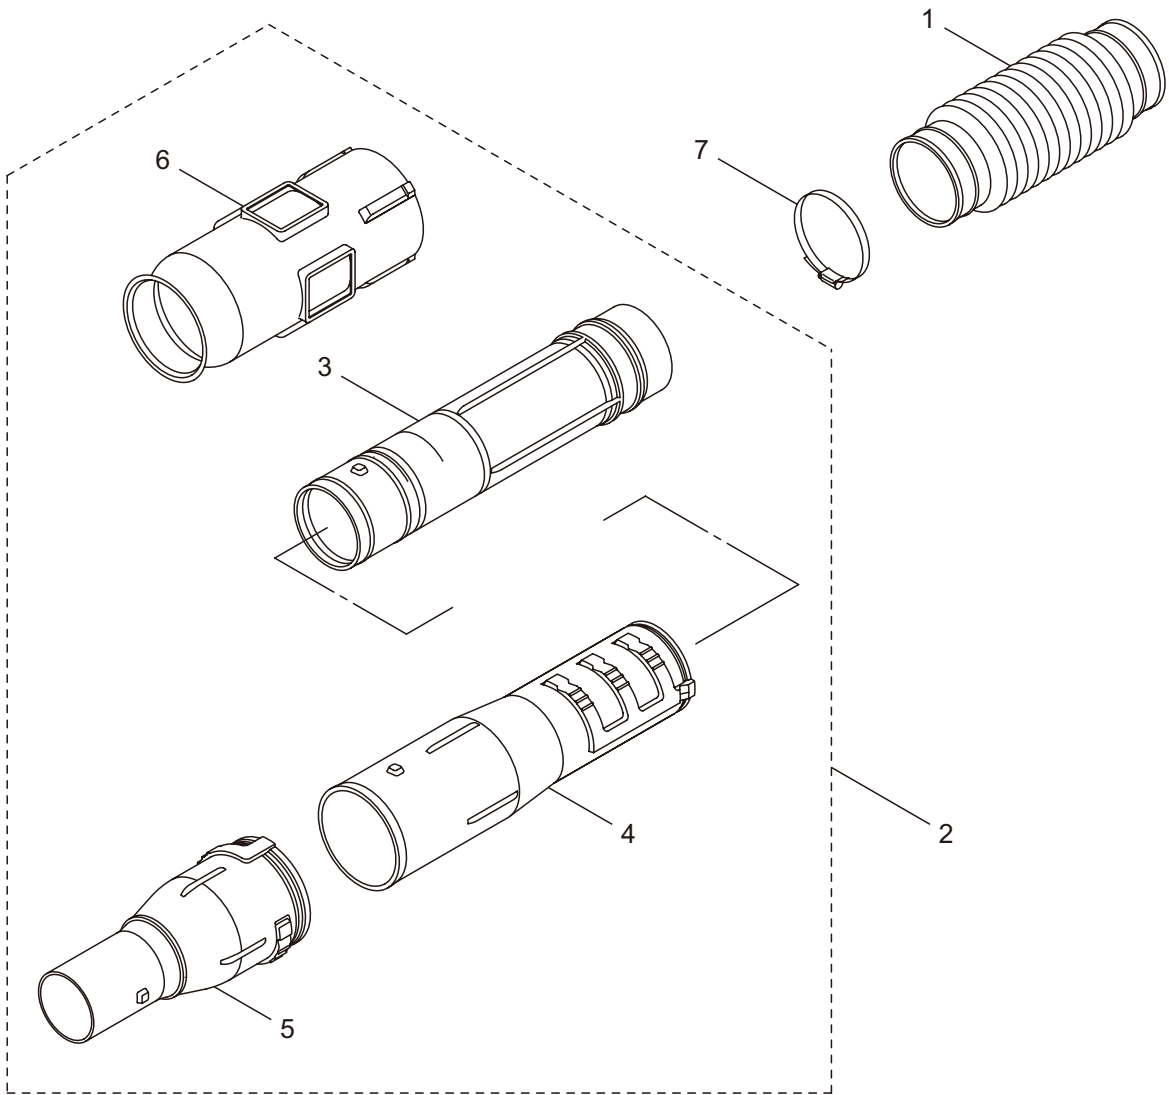

4. BL9000
ACCESSORIES, OPTIONAL PARTS

Ref. No.	Part No.	Part Name	Q'ty	Remarks
4-1	275906	Flexible Pipe	1	
4-2	275908	Pipe Ass'y	1	Incl.3-6
4-3	275909	Flexible Pipe	1	
4-4	275914	Straight Blow Pipe	1	
4-5	275916	Blow Pipe	1	
4-6	276352	Blow Pipe	1	
4-7	130208	Clamp Ass'y	2	#105
4-8	128924	Clamp	2	
4-9	288652	Combi Box Spanner	1	13x19 L=190
4-10	276173	Instruction Manual	1	BL9000
4-11	278009	Blow Pipe	1